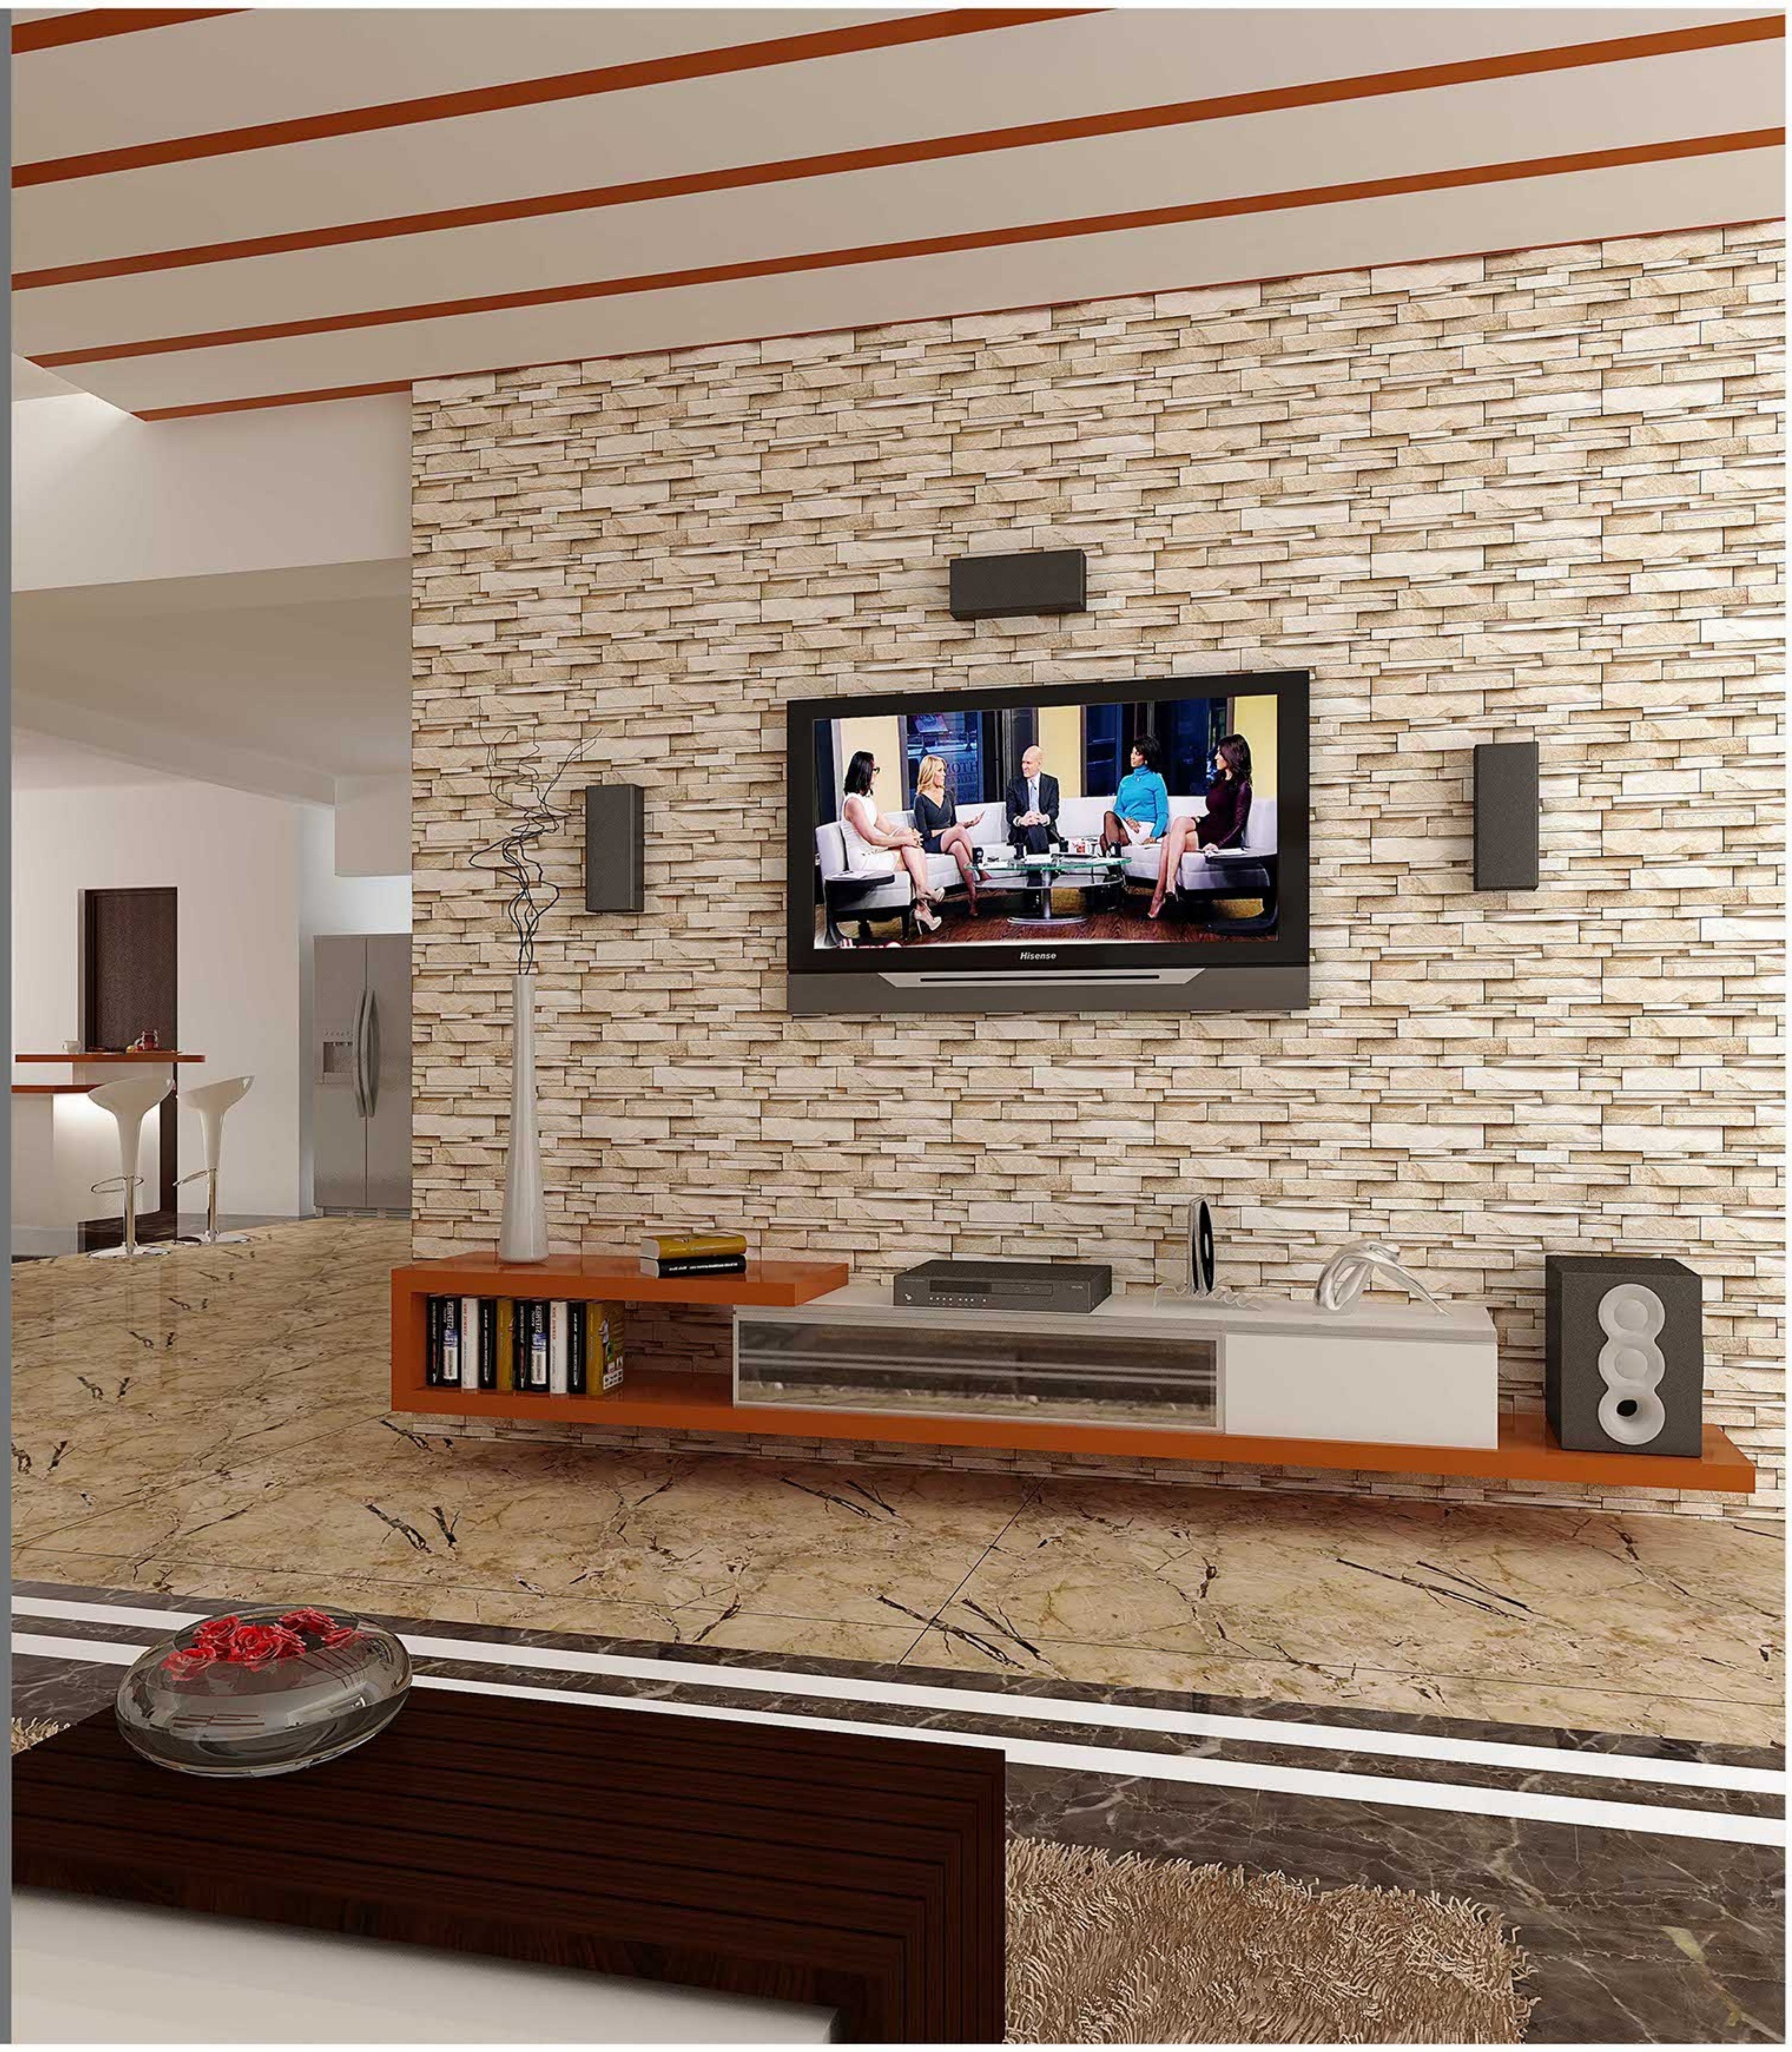

waterproof

Bedroom

Bathroom

Kitchen

Livingroom

ARARAT -013