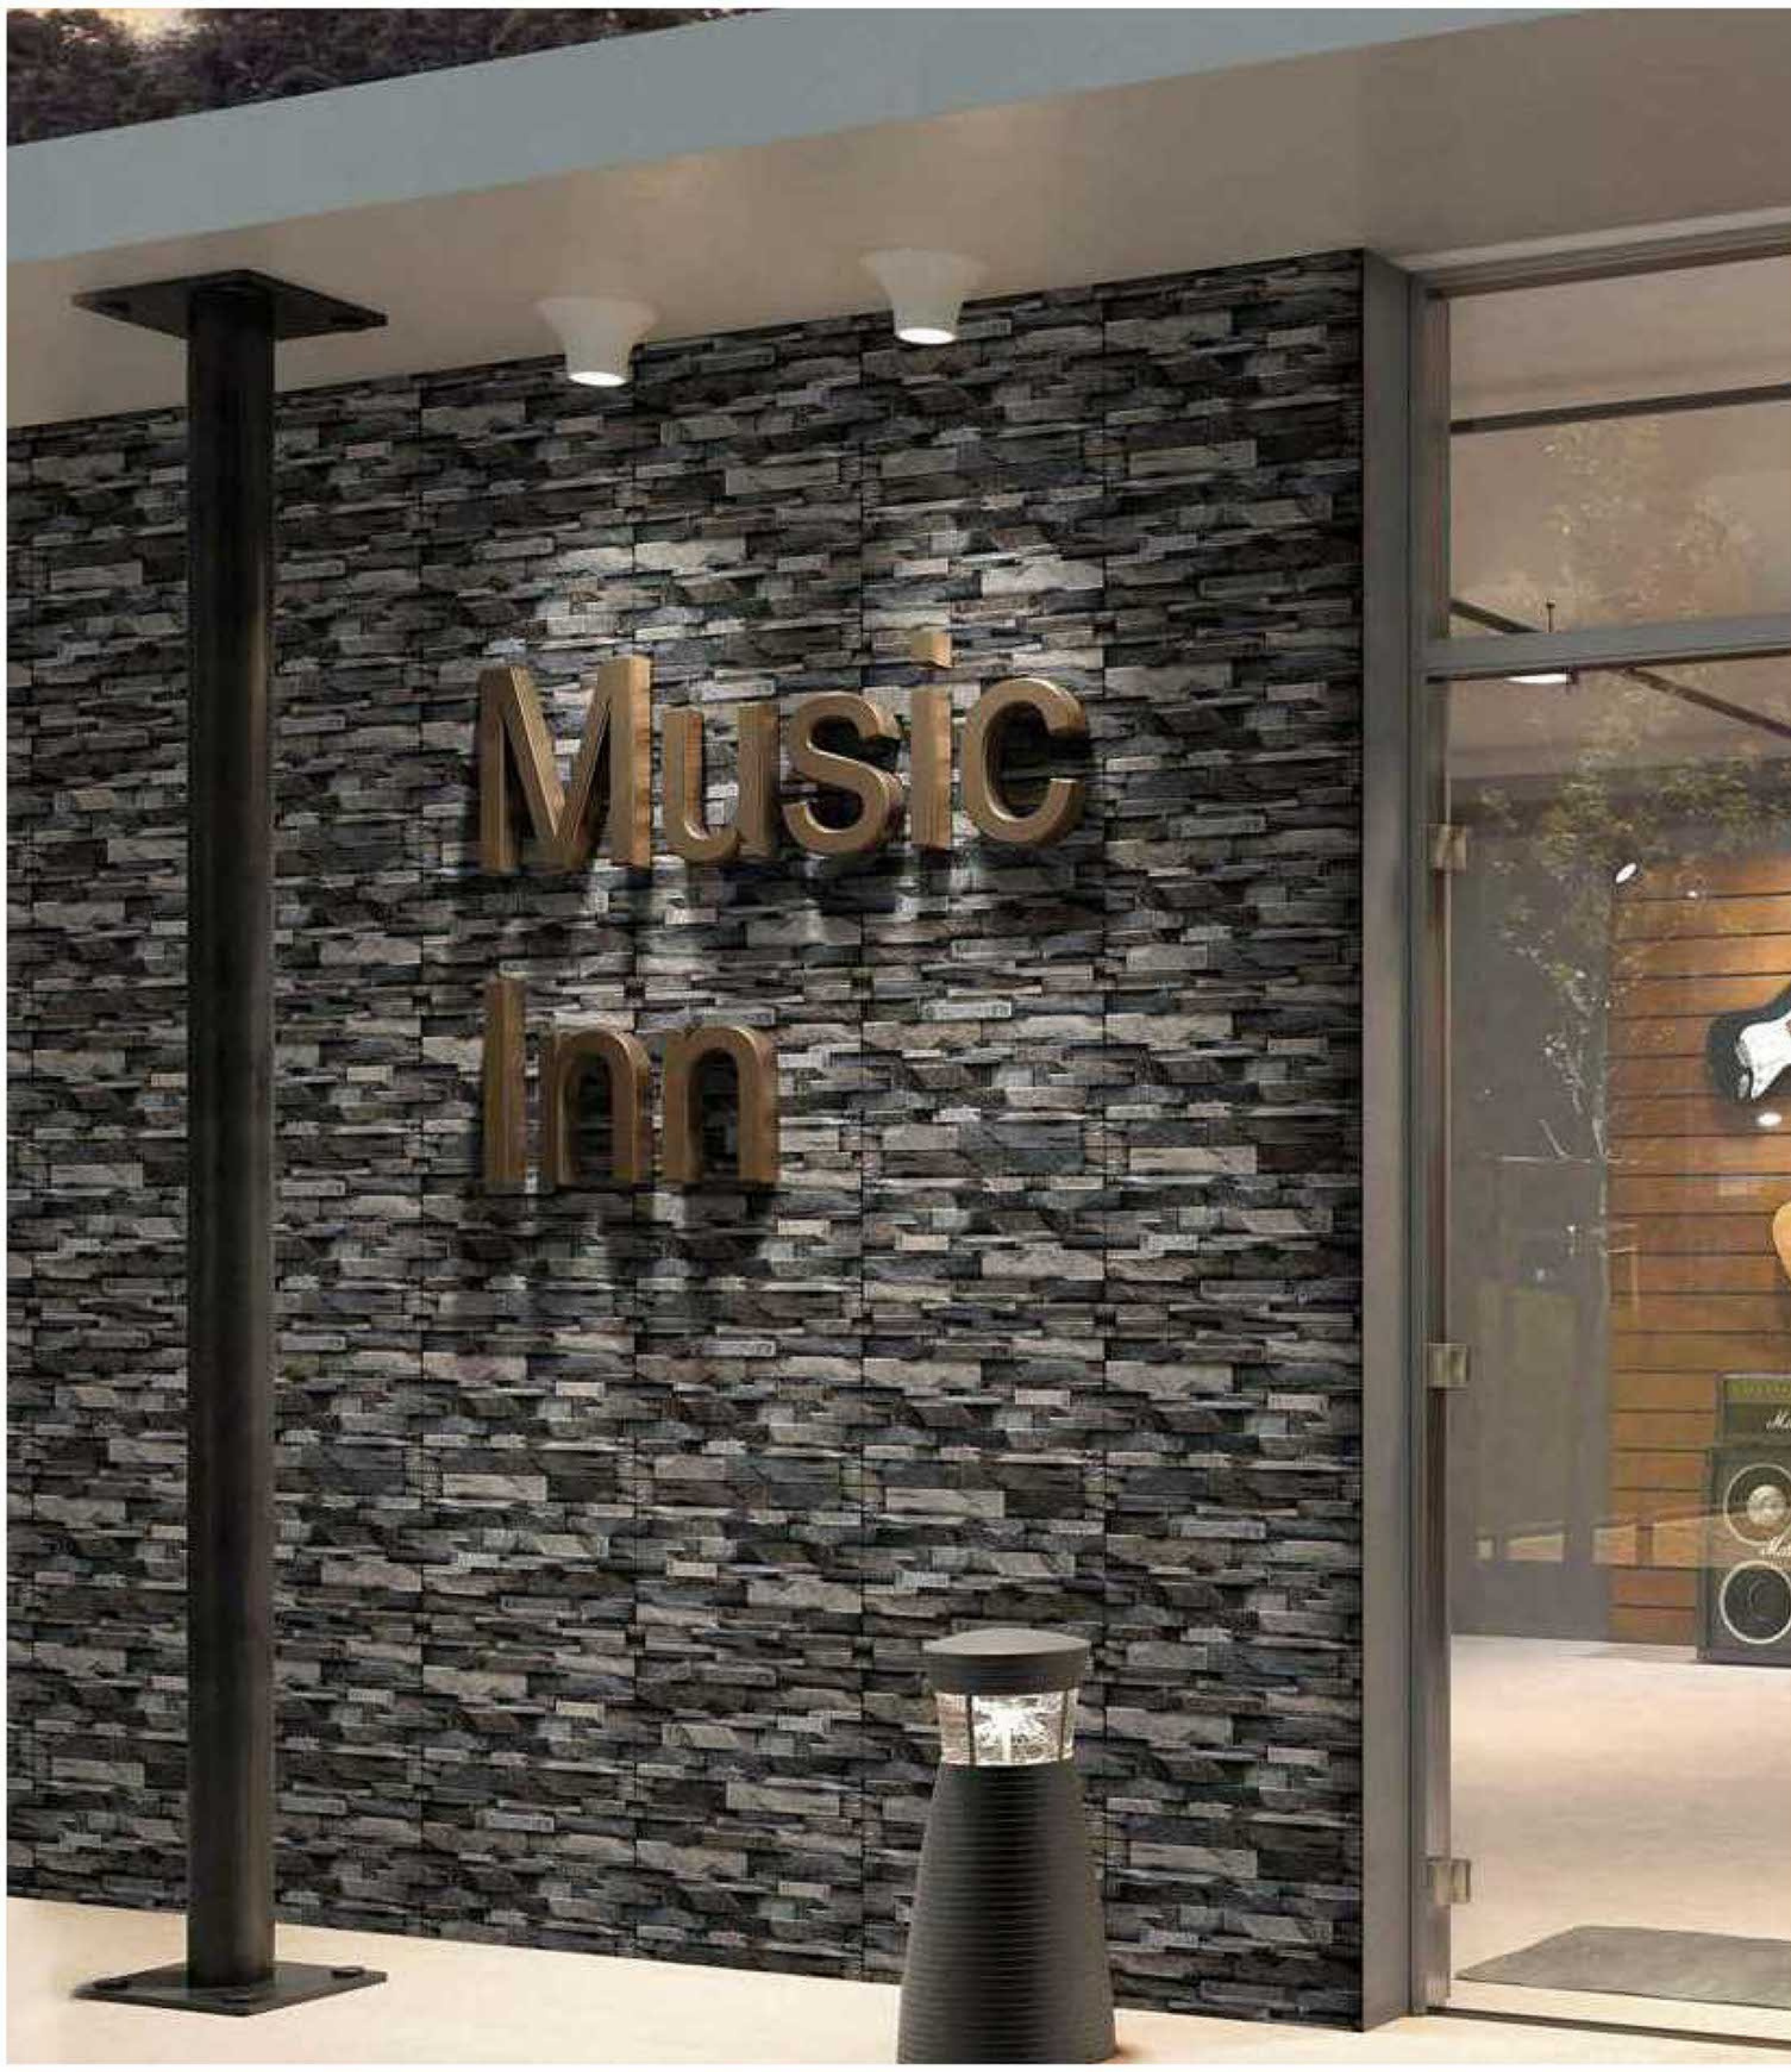

300X450MM
ELEVATION

ARARAT
...series

waterproof

Bedroom

Bathroom

Kitchen

Livingroom

ARARAT -001