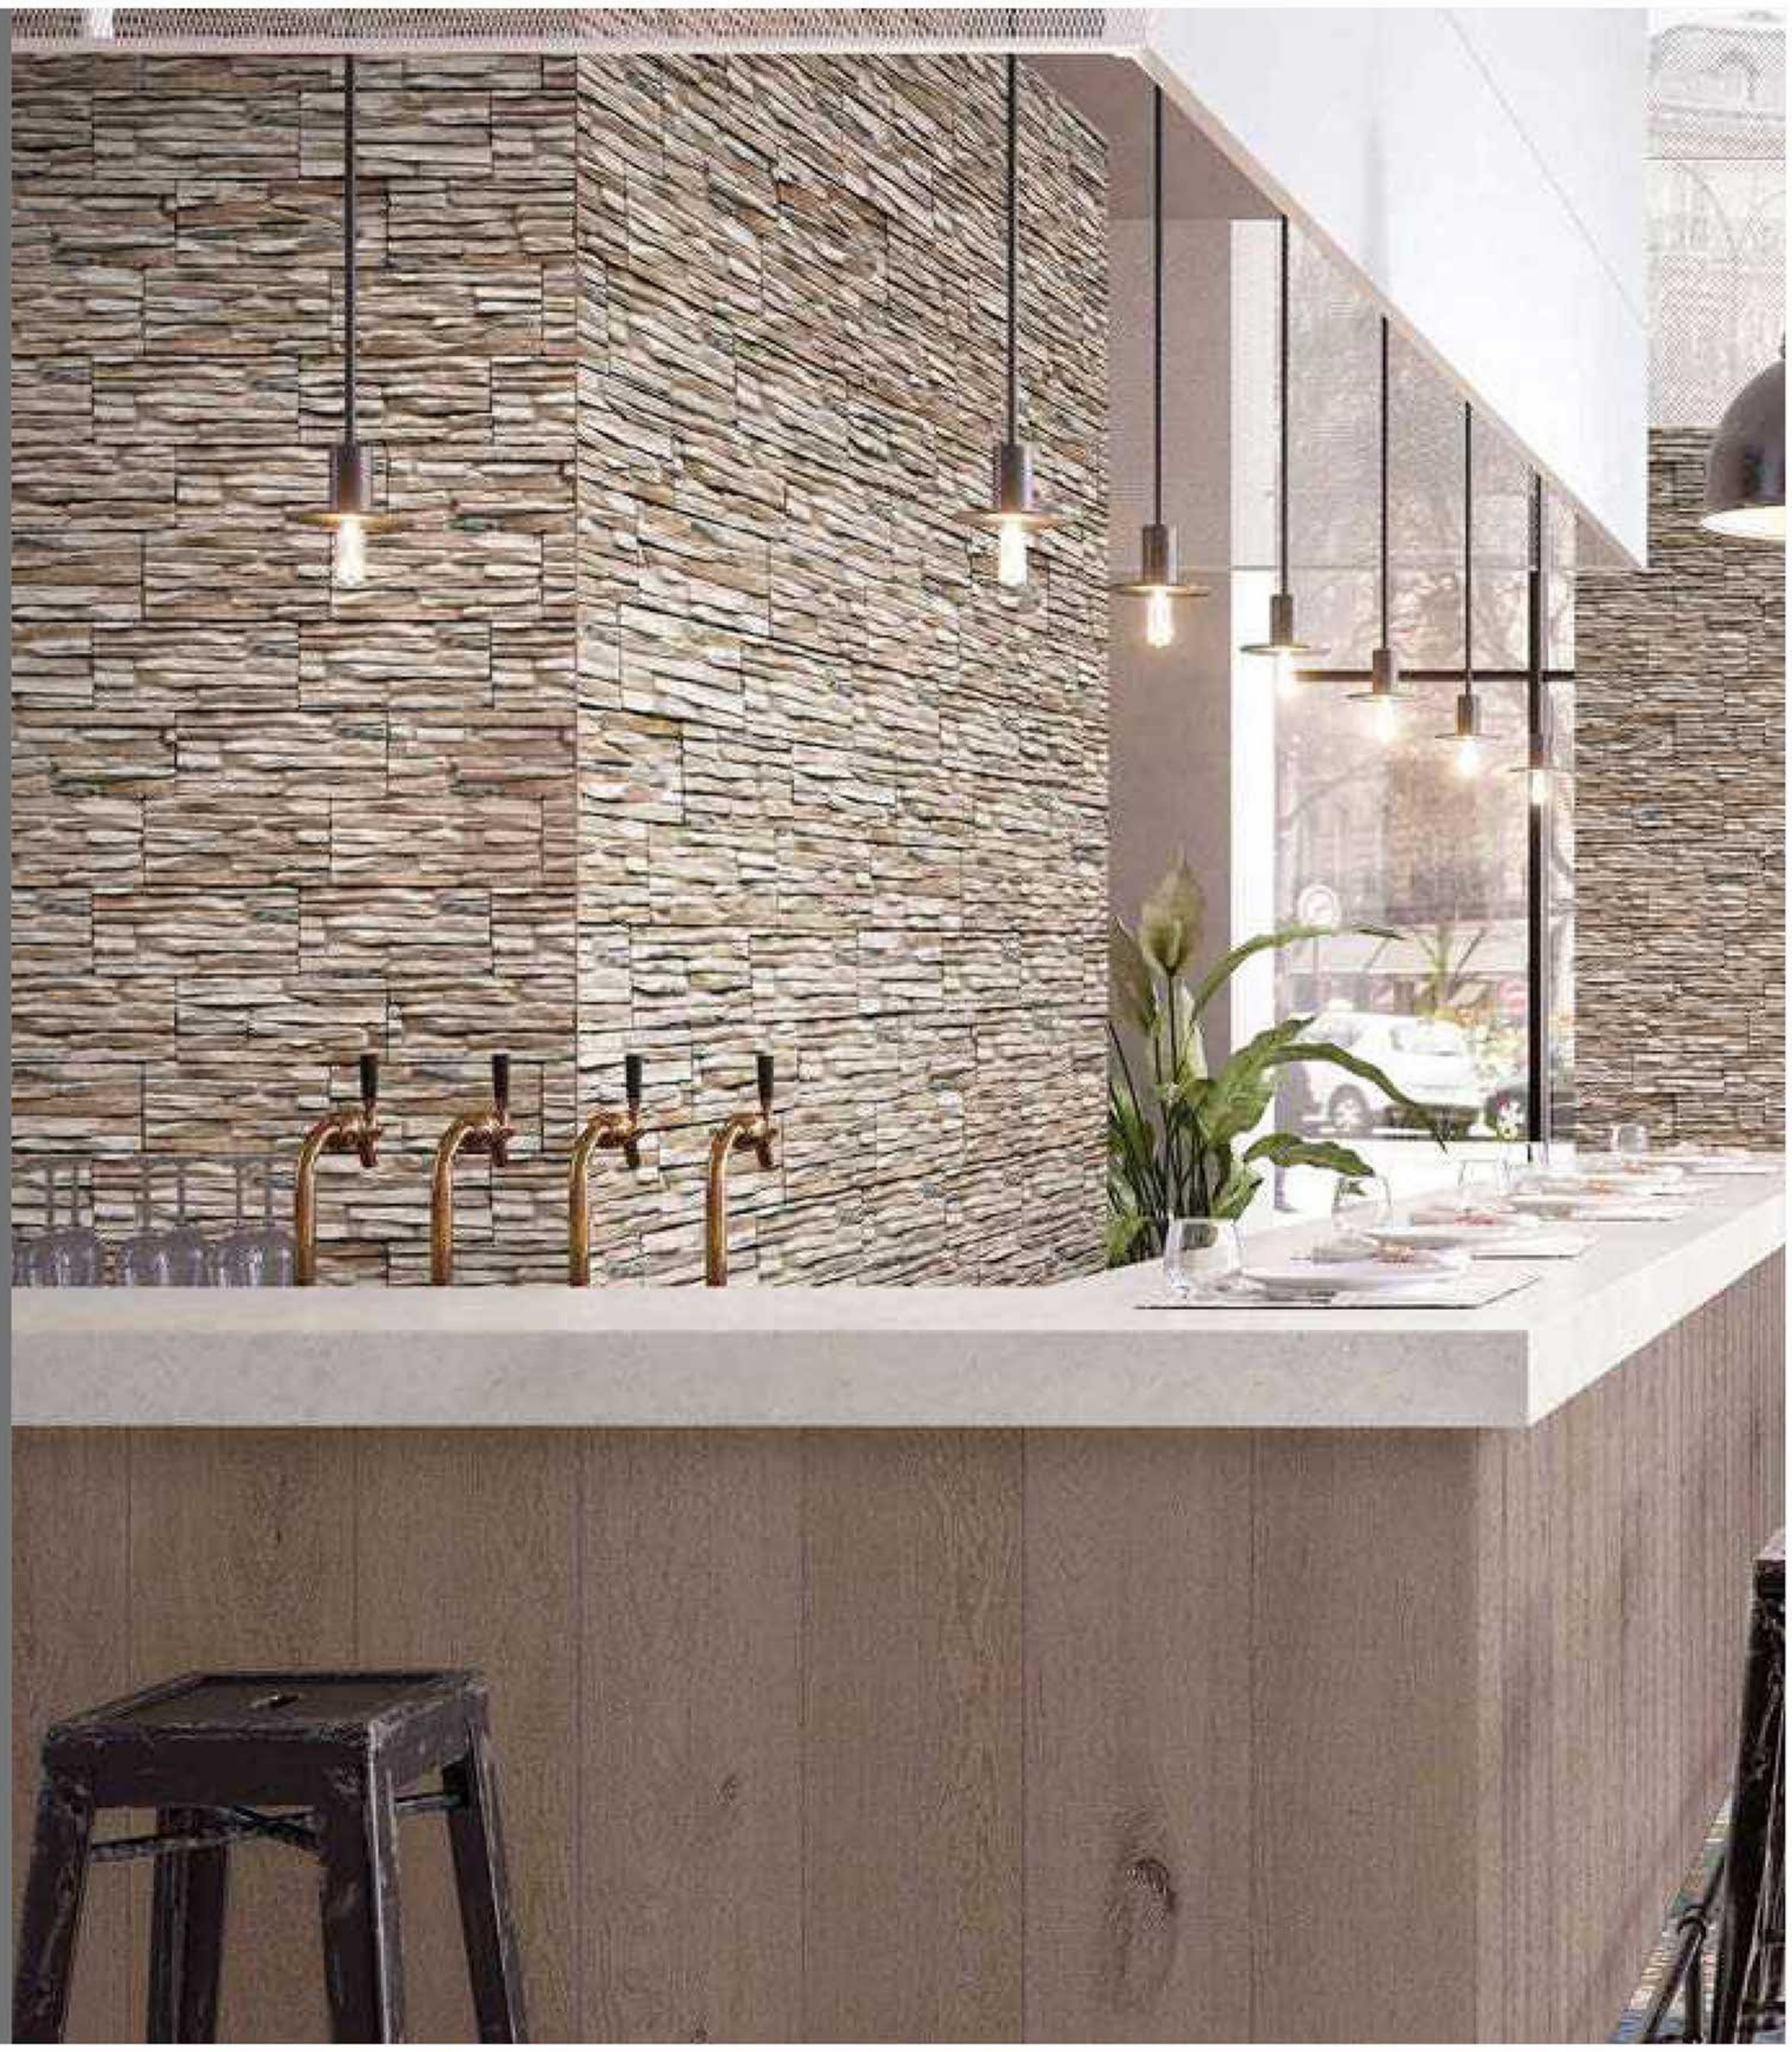

300X450MM
ELEVATION

ELBRUS
series

waterproof

Bedroom

Bathroom

Kitchen

Livingroom

BLBRUS - 019