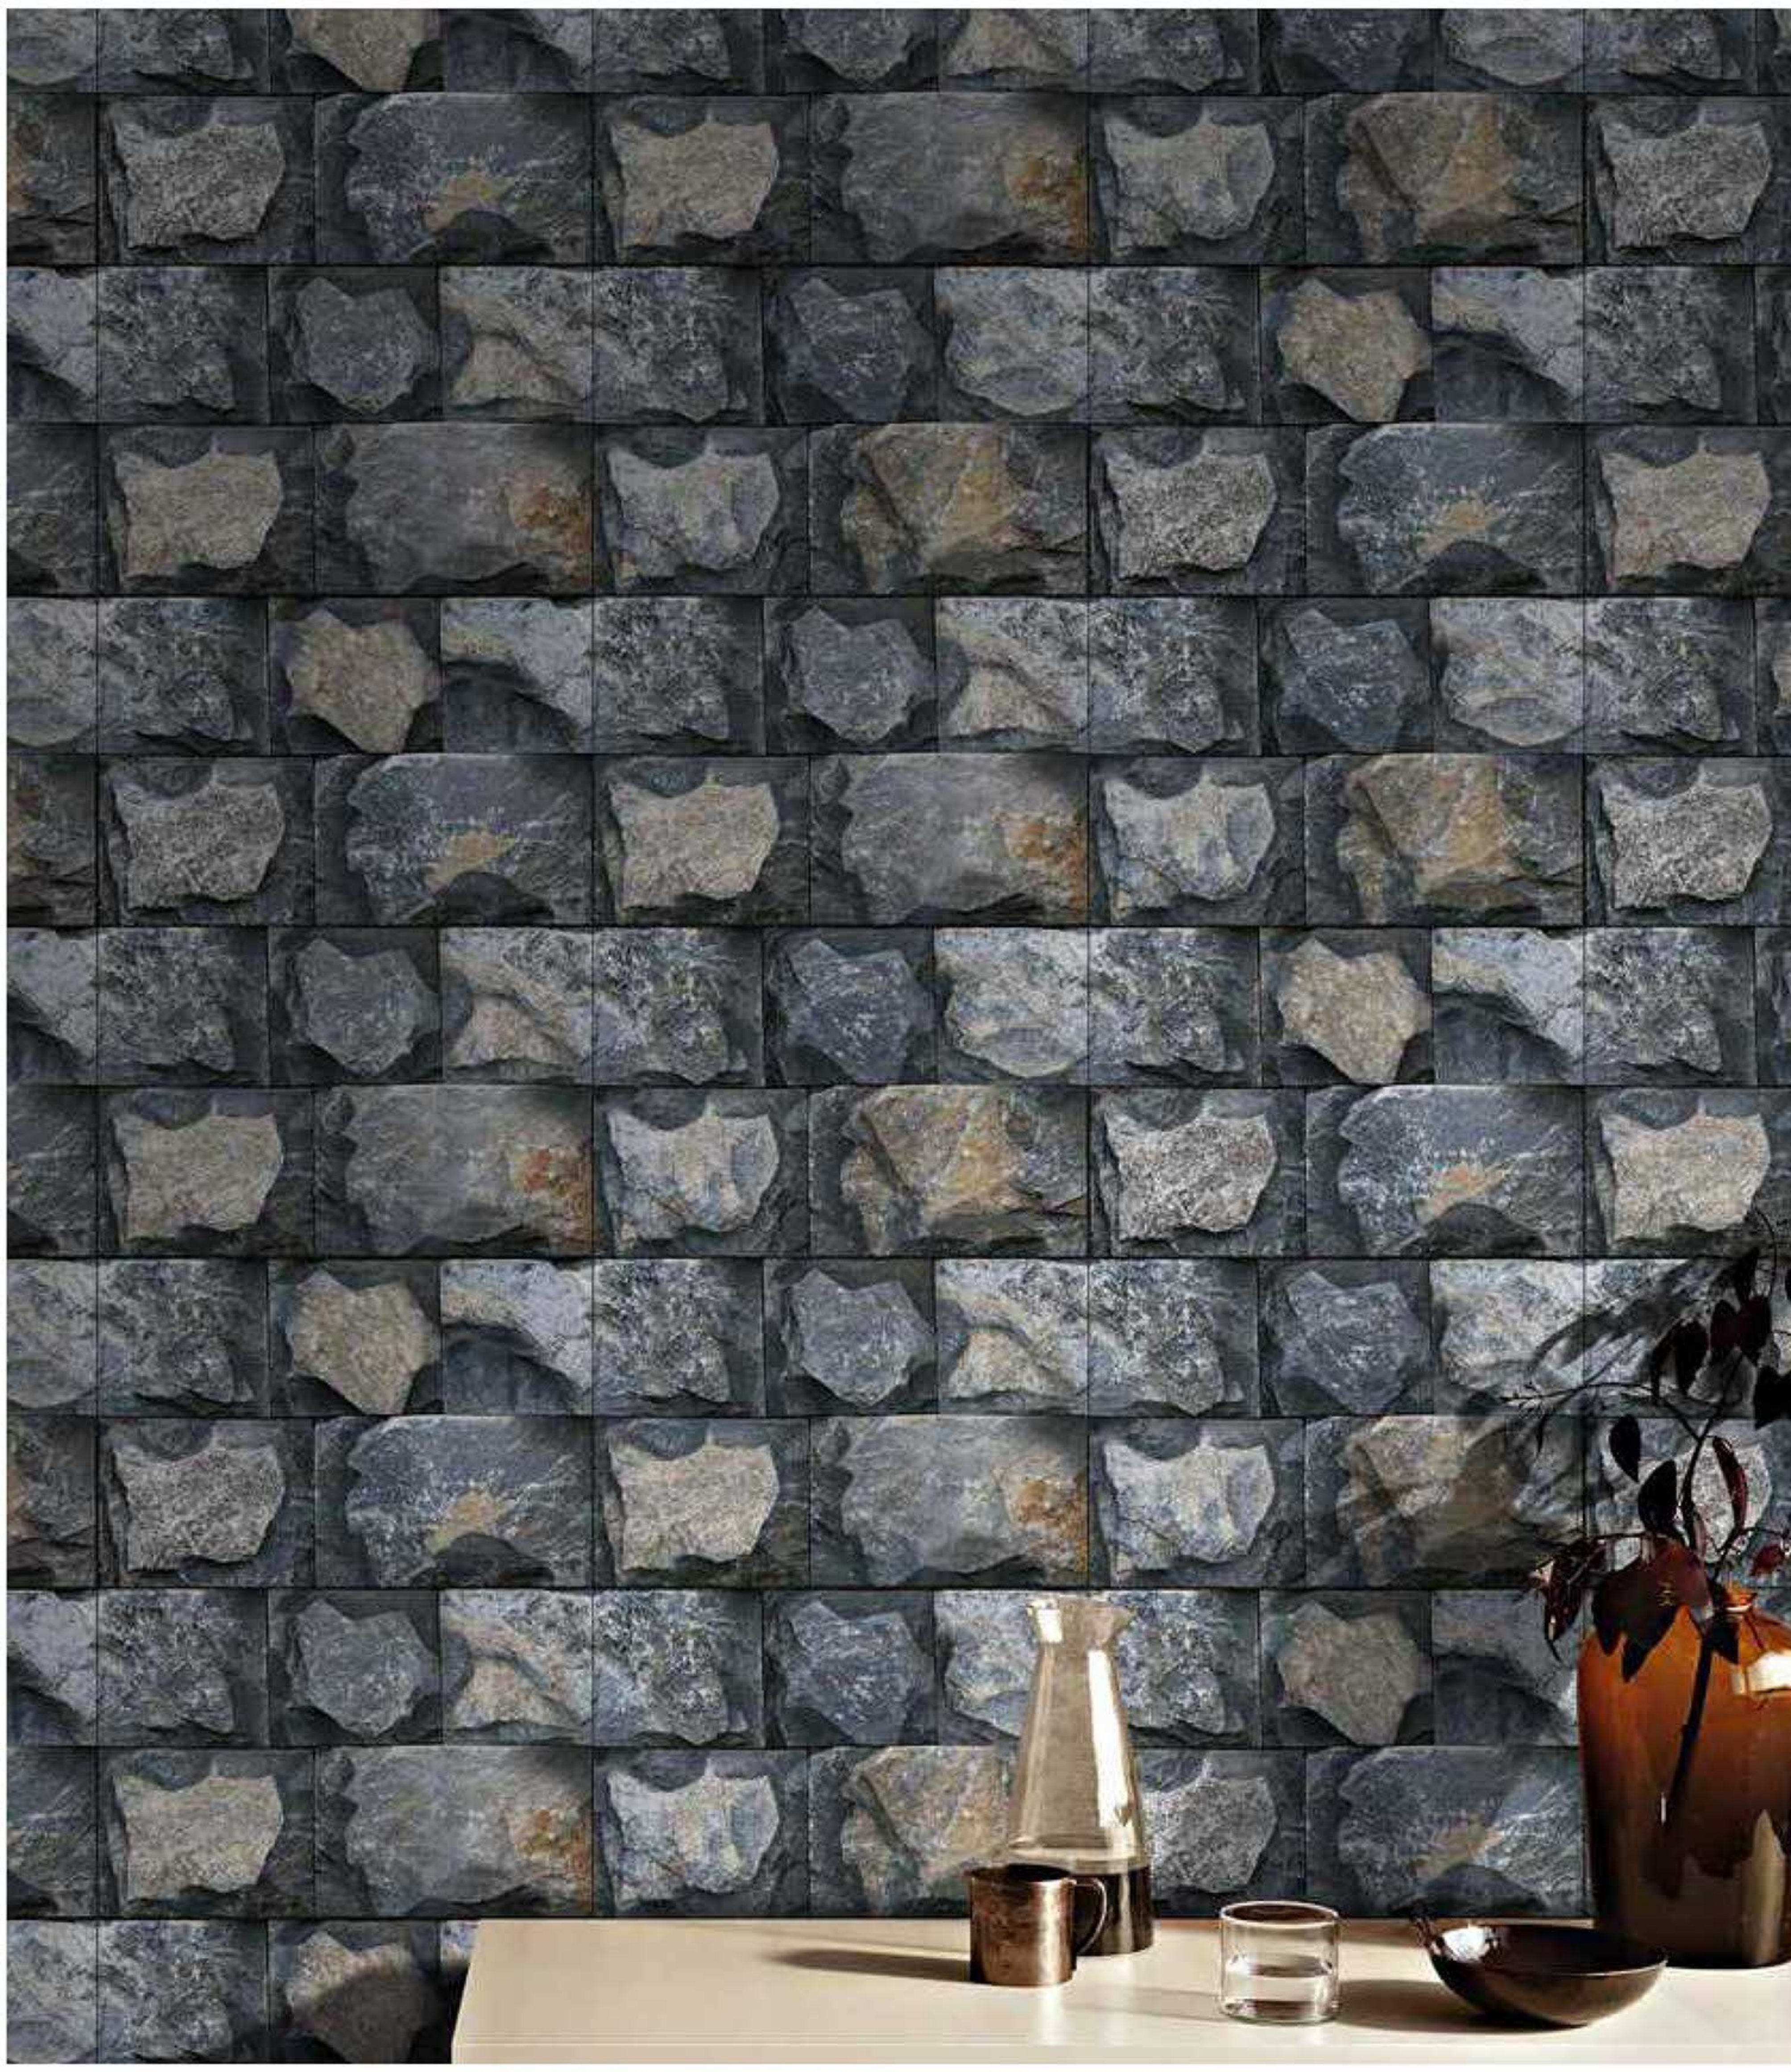

300X450MM
ELEVATION

CARMEL
COLLECTION

waterproof

Bedroom

Bathroom

Kitchen

Livingroom

CARMEL - 004