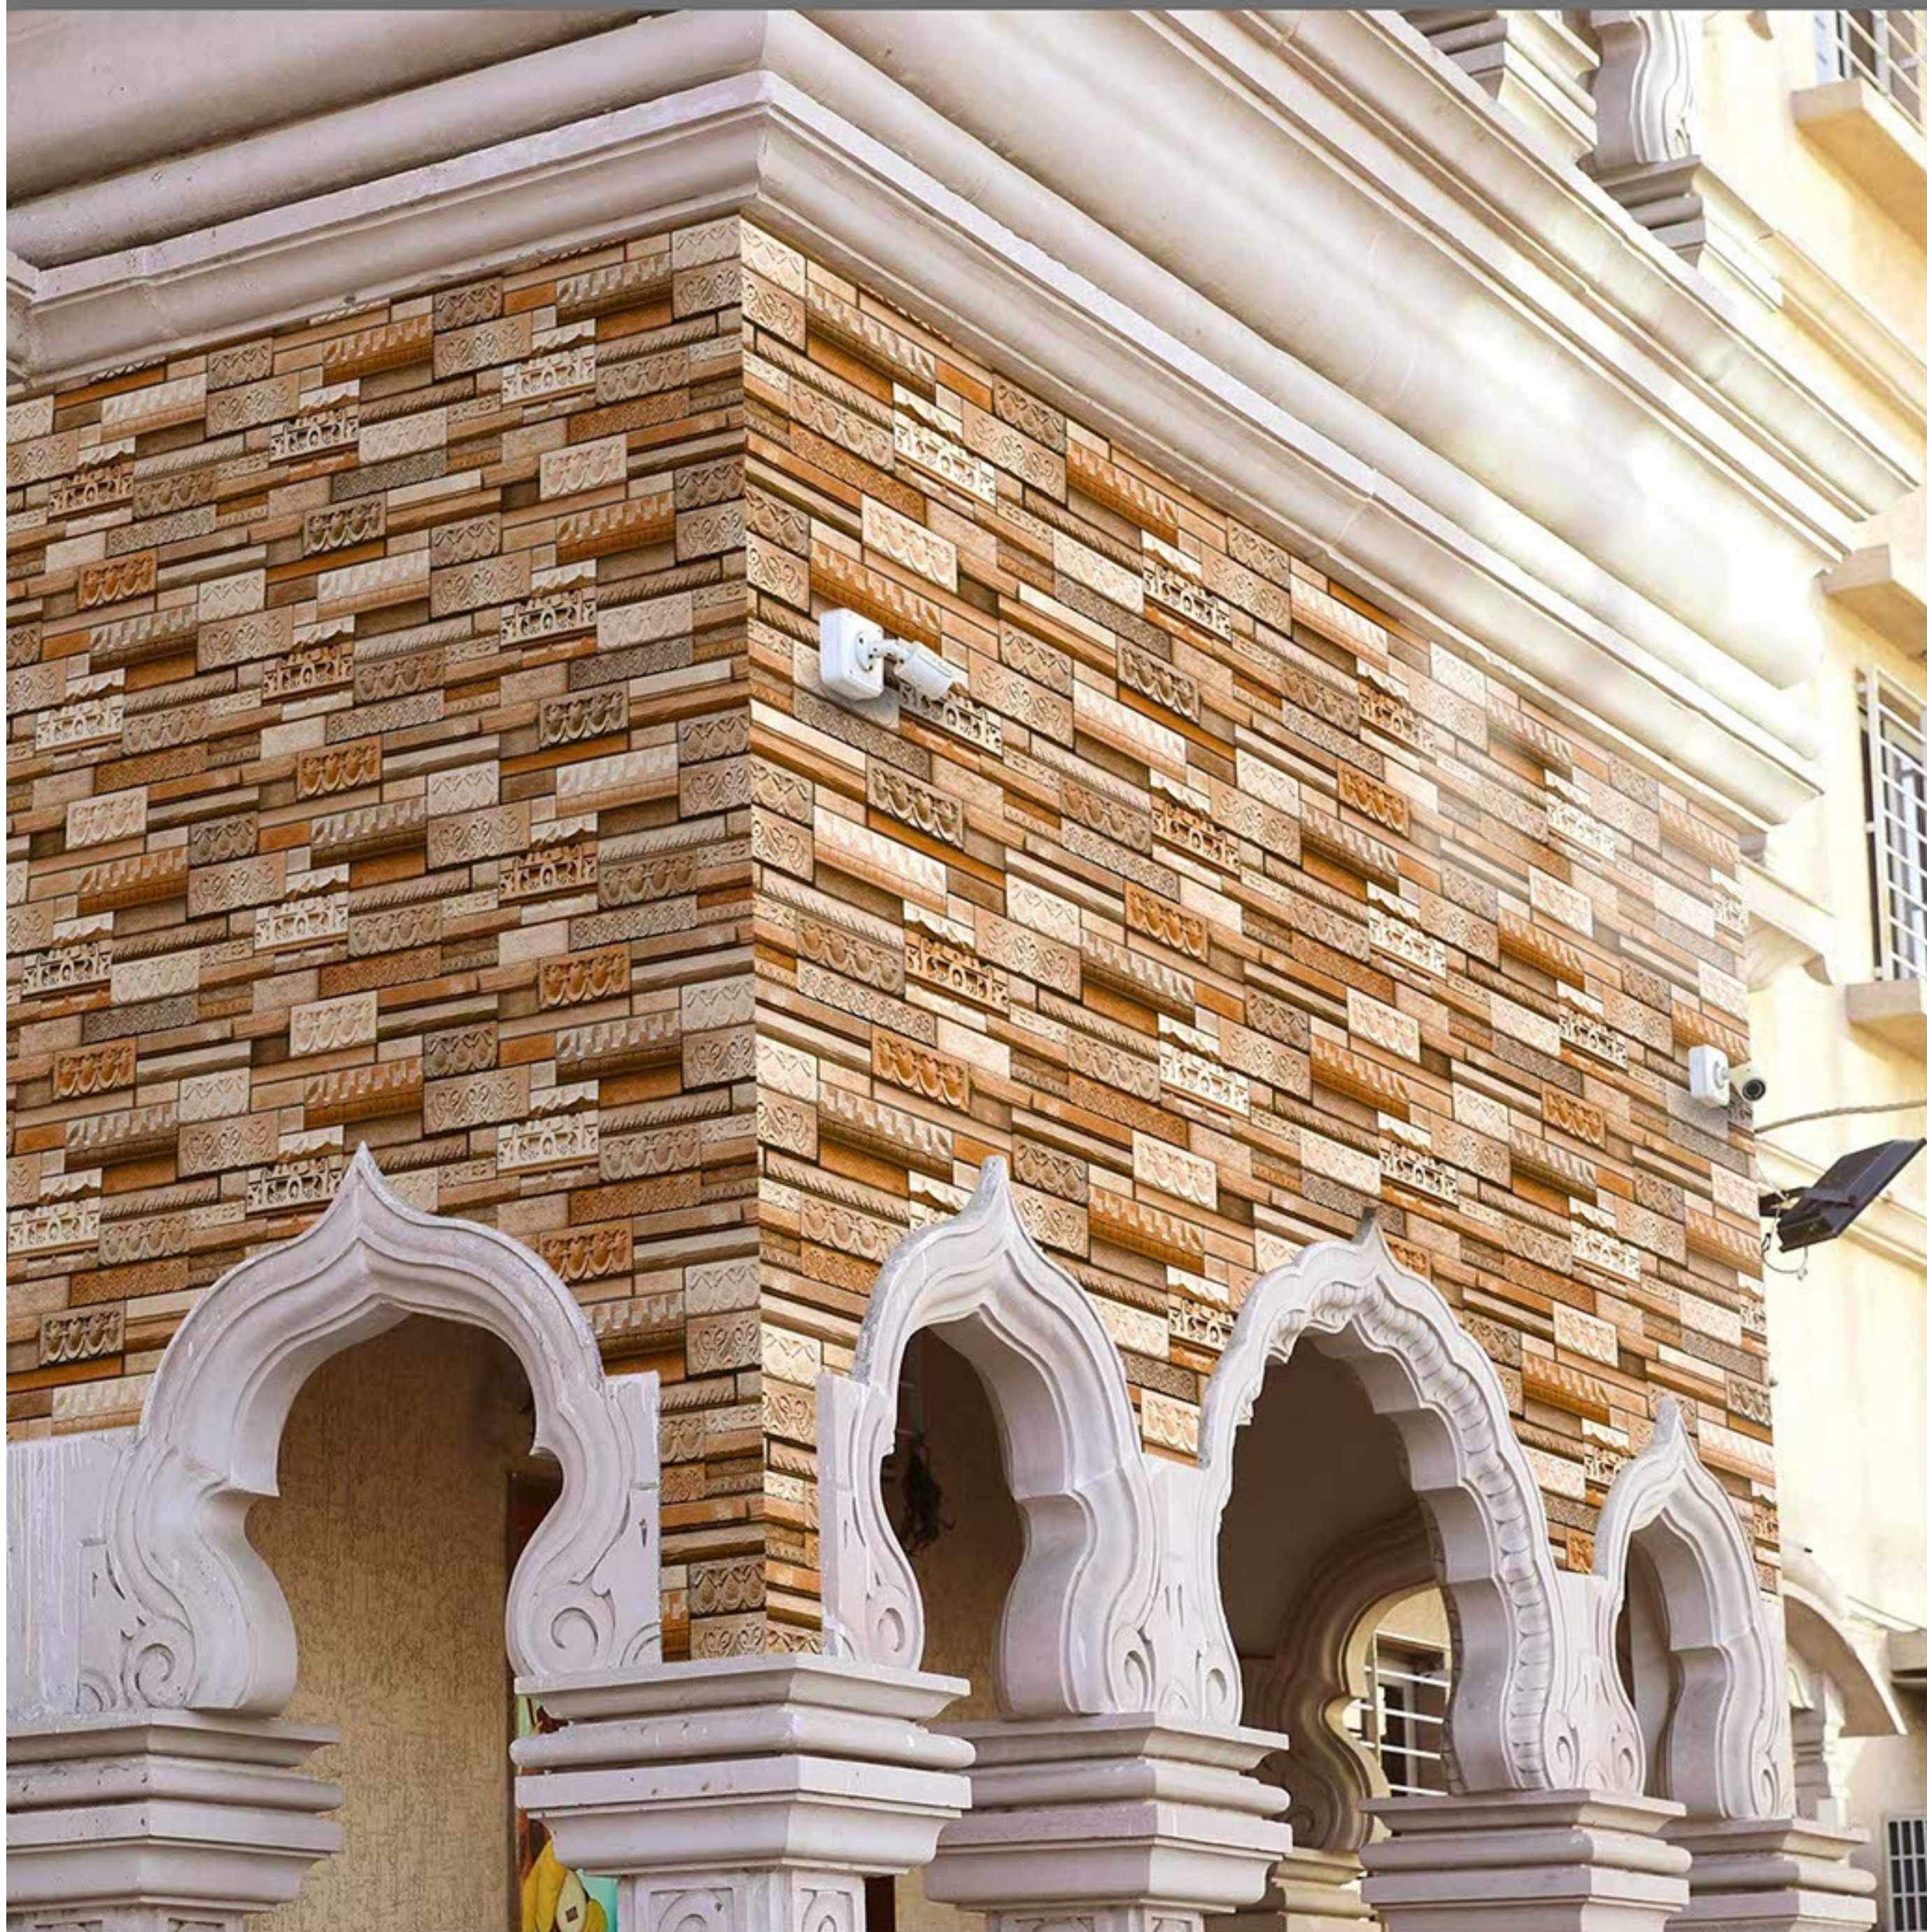

Random design

Use 3mm Space

High Definition

Digital tech.

Wall Tiles

300X450MM | MATT

NATURAL TILES

TALGAR 002