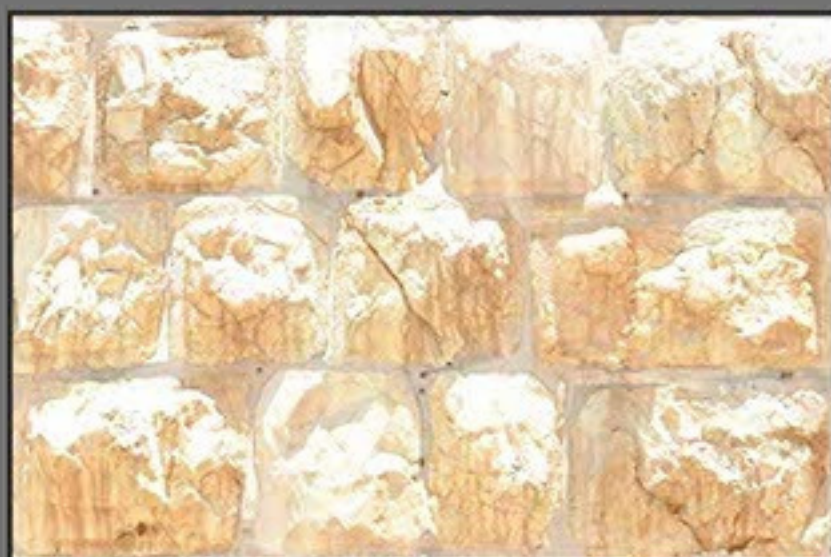

Random design

Use 3mm Space

High Definition

Digital tech.

Wall Tiles

300X450MM | MATT
NATURAL TILES

JIMARA 003