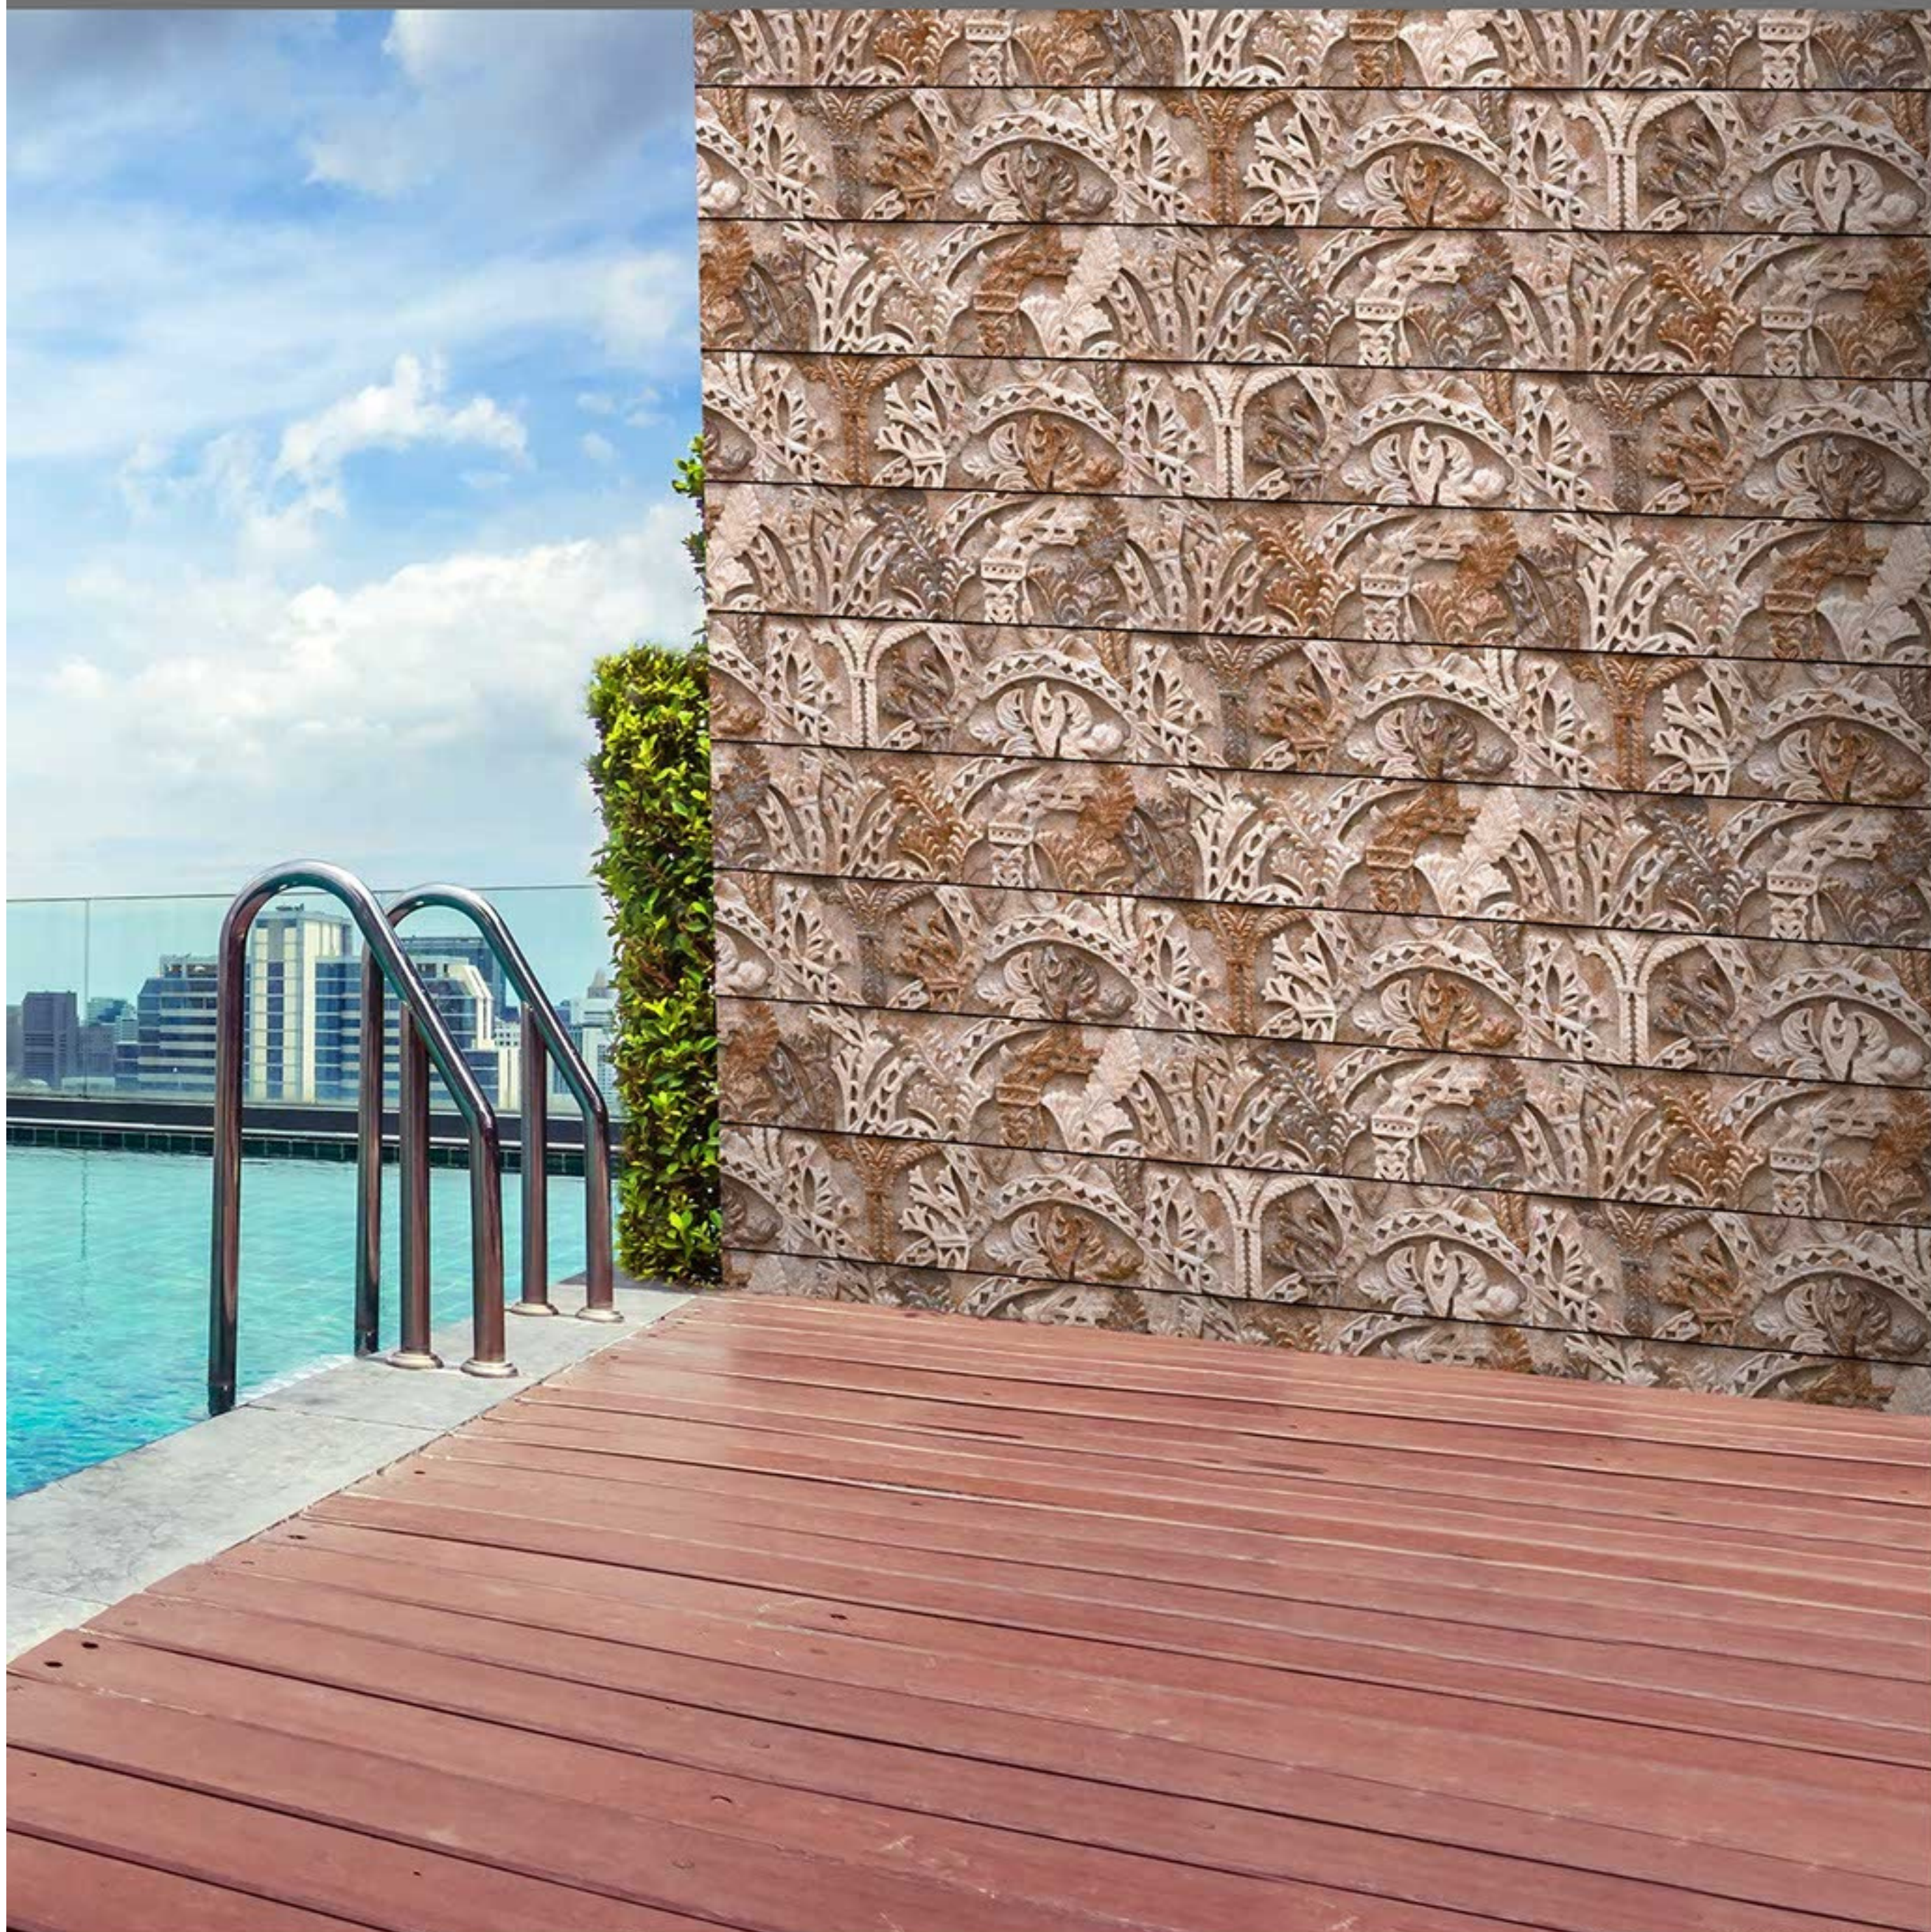

Use 3mm Space

High Definition

Digital tech.

Wall Tiles

300X450MM | MATT

NATURAL TILES

MATT

WALSH 010