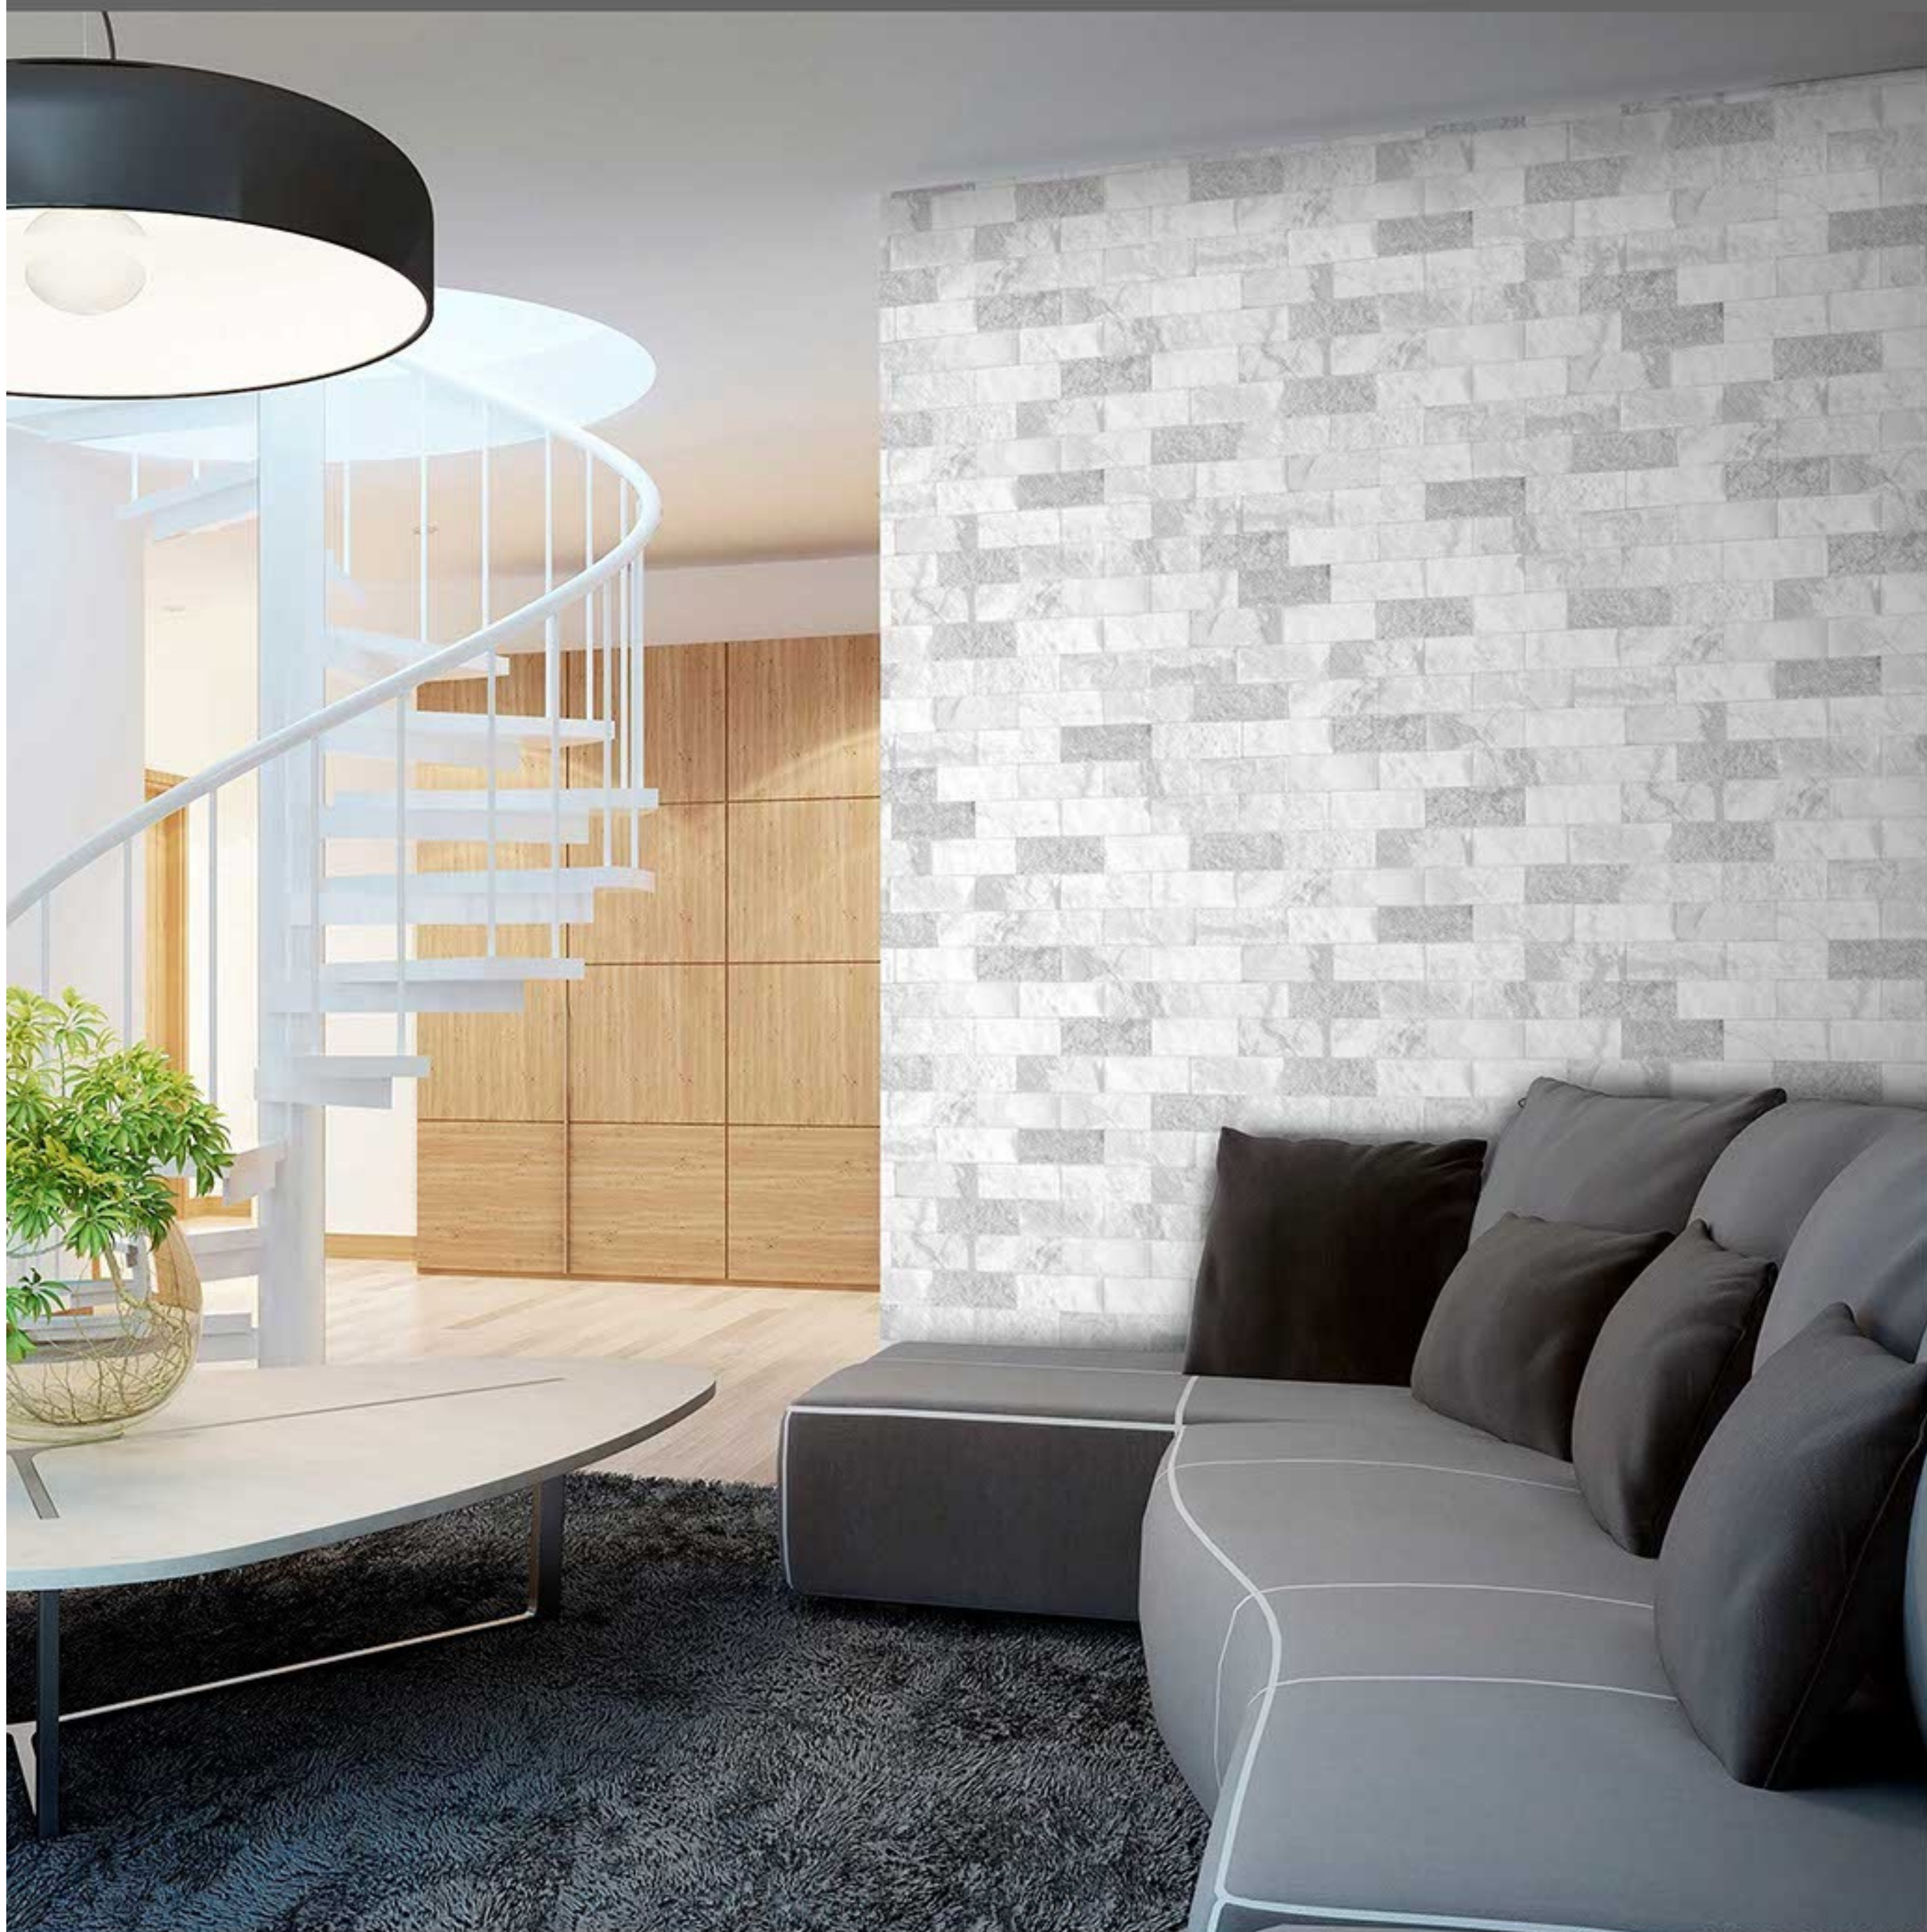

Random design

Use 3mm Space

High Definition

Digital tech.

Wall Tiles

300X450MM | MATT  
NATURAL TILES

ANDES 008

Random design