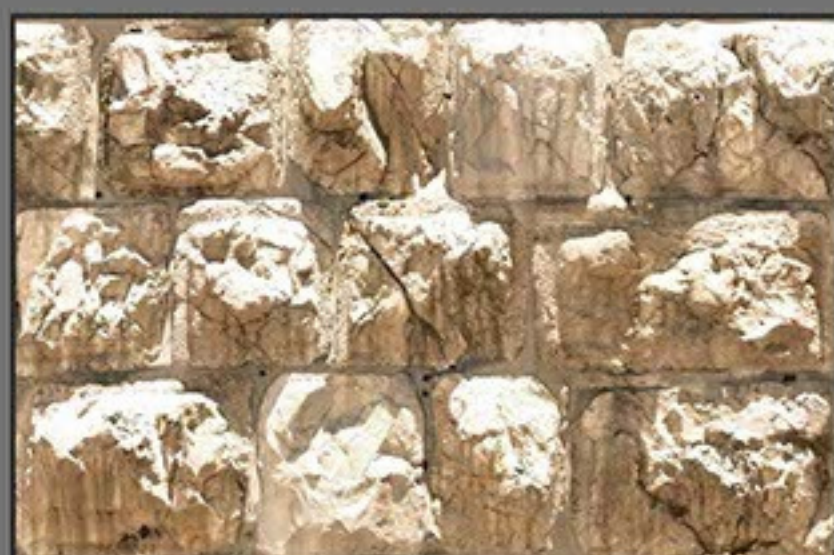

Random design

Use 3mm Space

High Definition

Digital tech.

Wall Tiles

300X450MM
NATURAL TILES

MATT

JIMARA 014