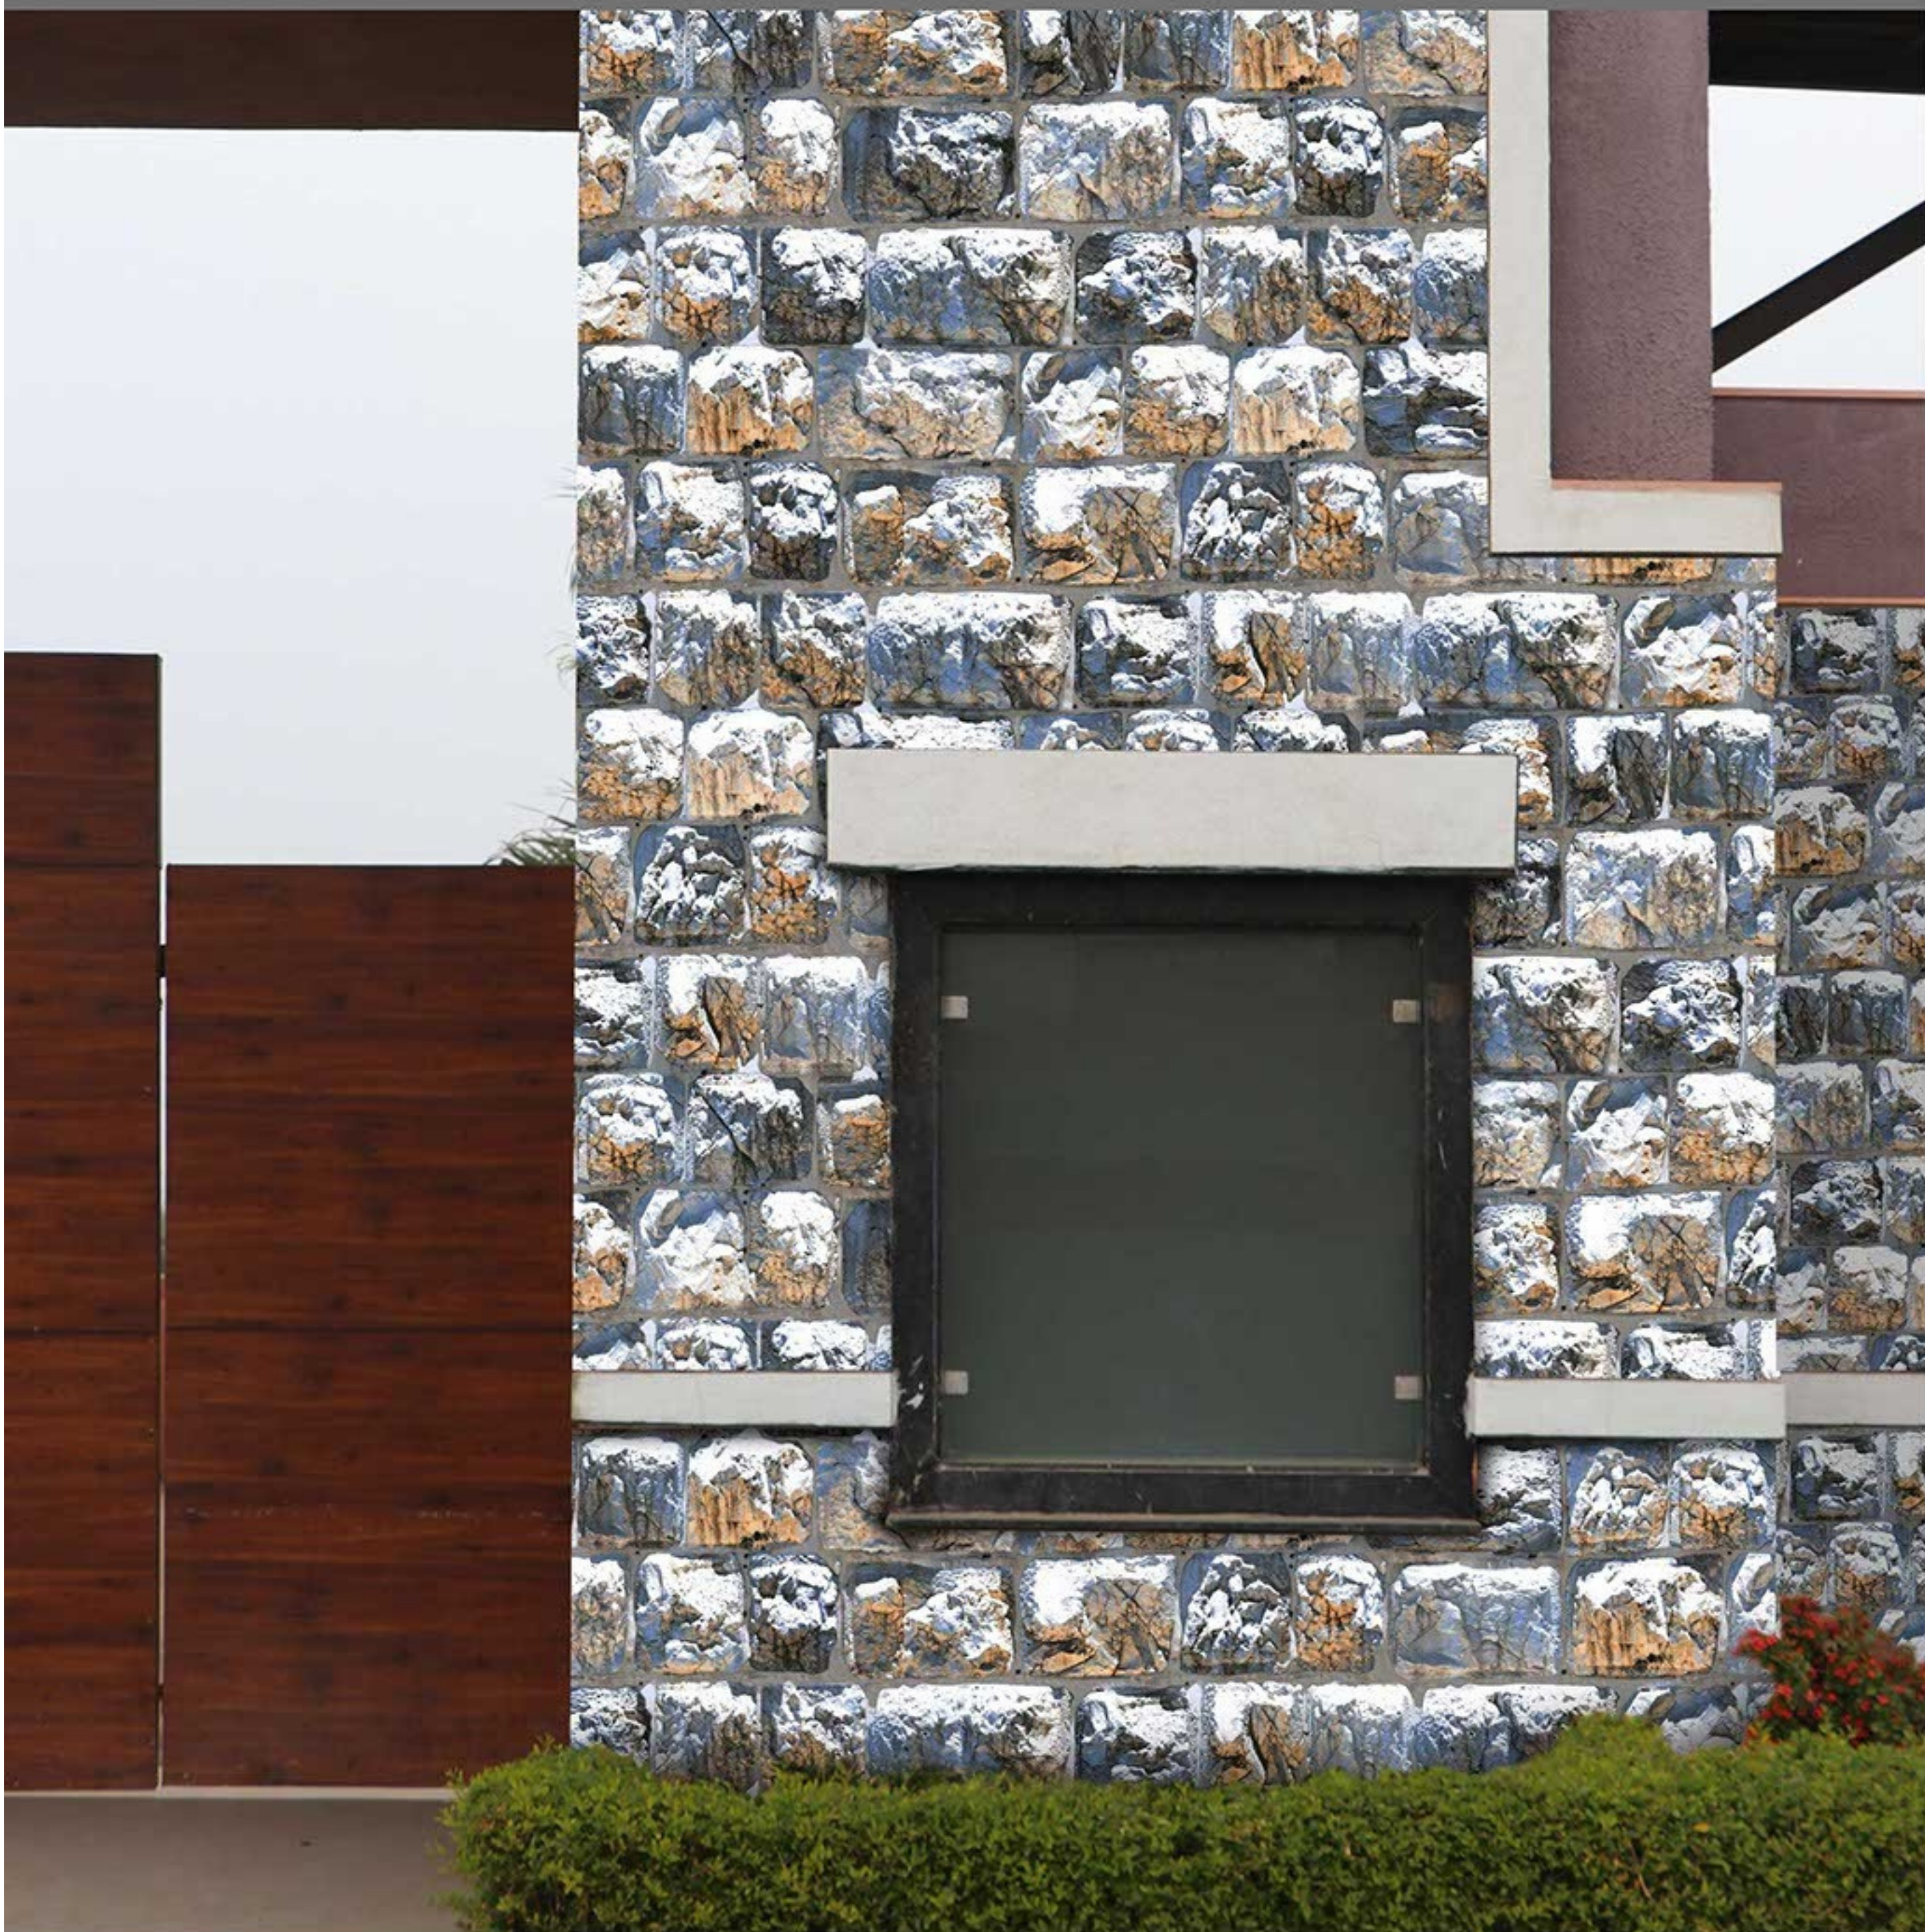

Random design

Use 3mm Space

High Definition

Digital tech.

Wall Tiles

300X450MM
NATURAL TILES

MATT

JIMARA 006