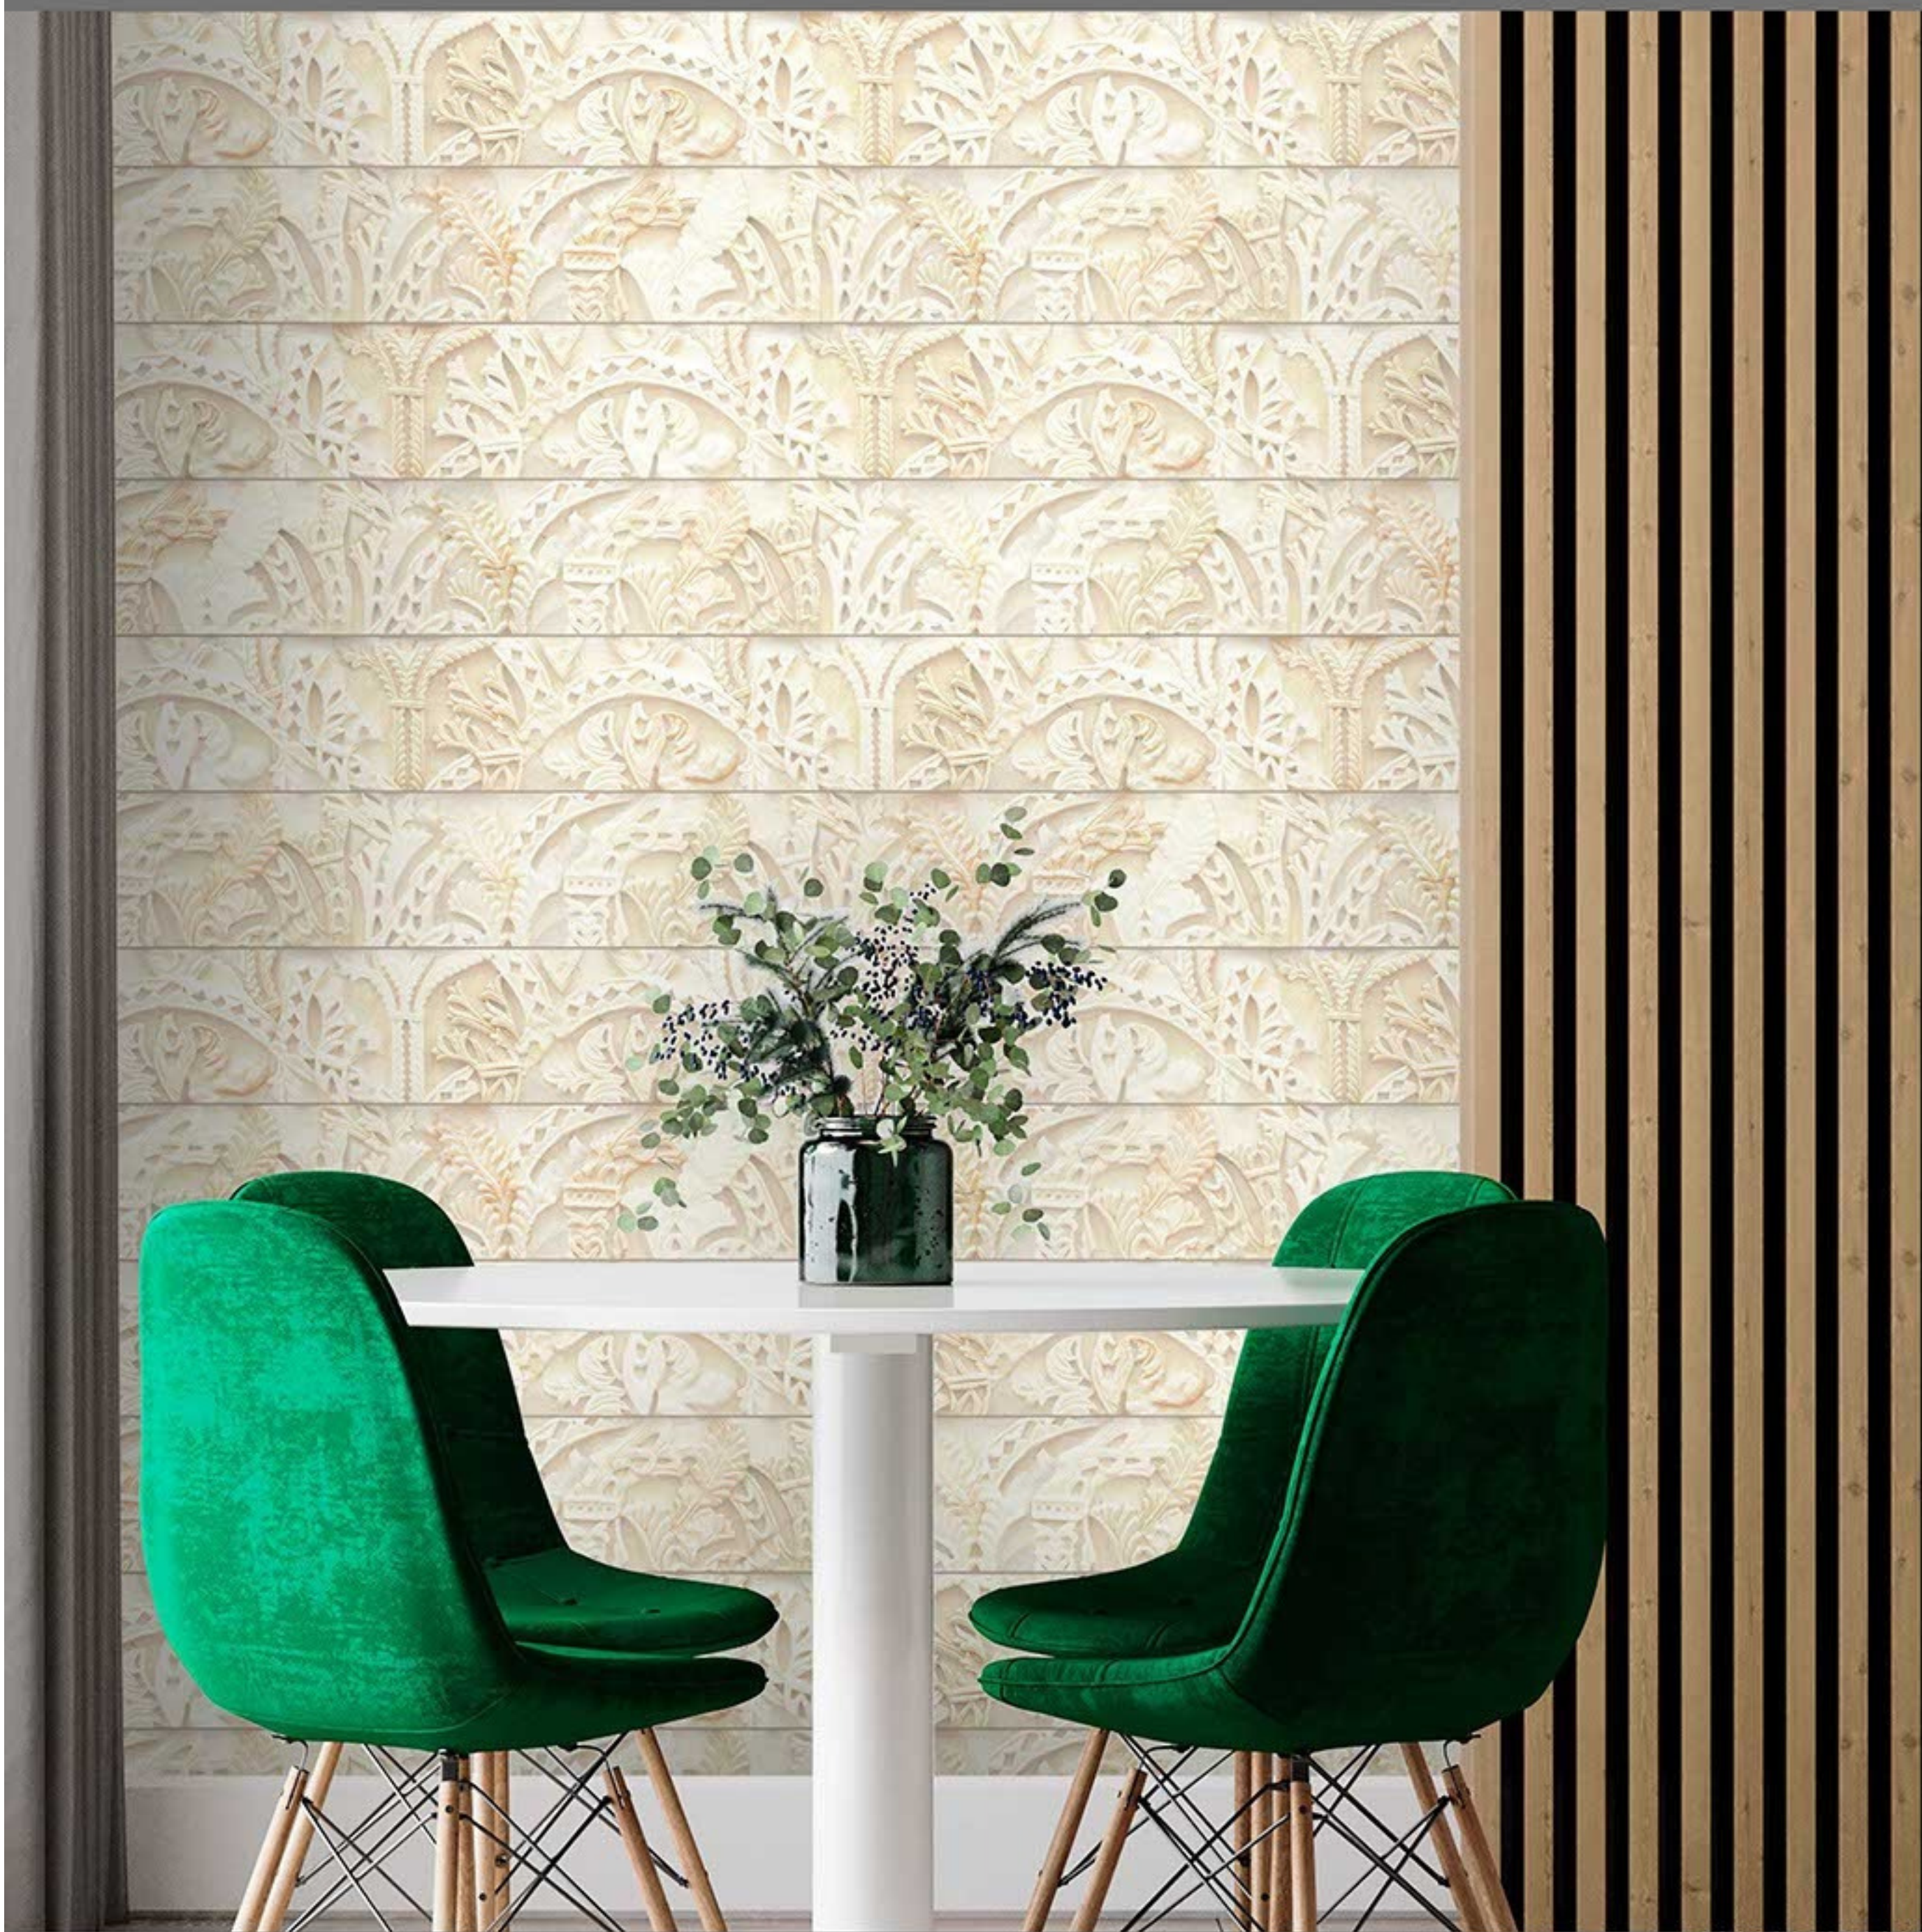

Random design

Use 3mm Space

High Definition

Digital tech.

Wall Tiles

300X450MM | MATT  
NATURAL TILES

WALSH 004

Random design