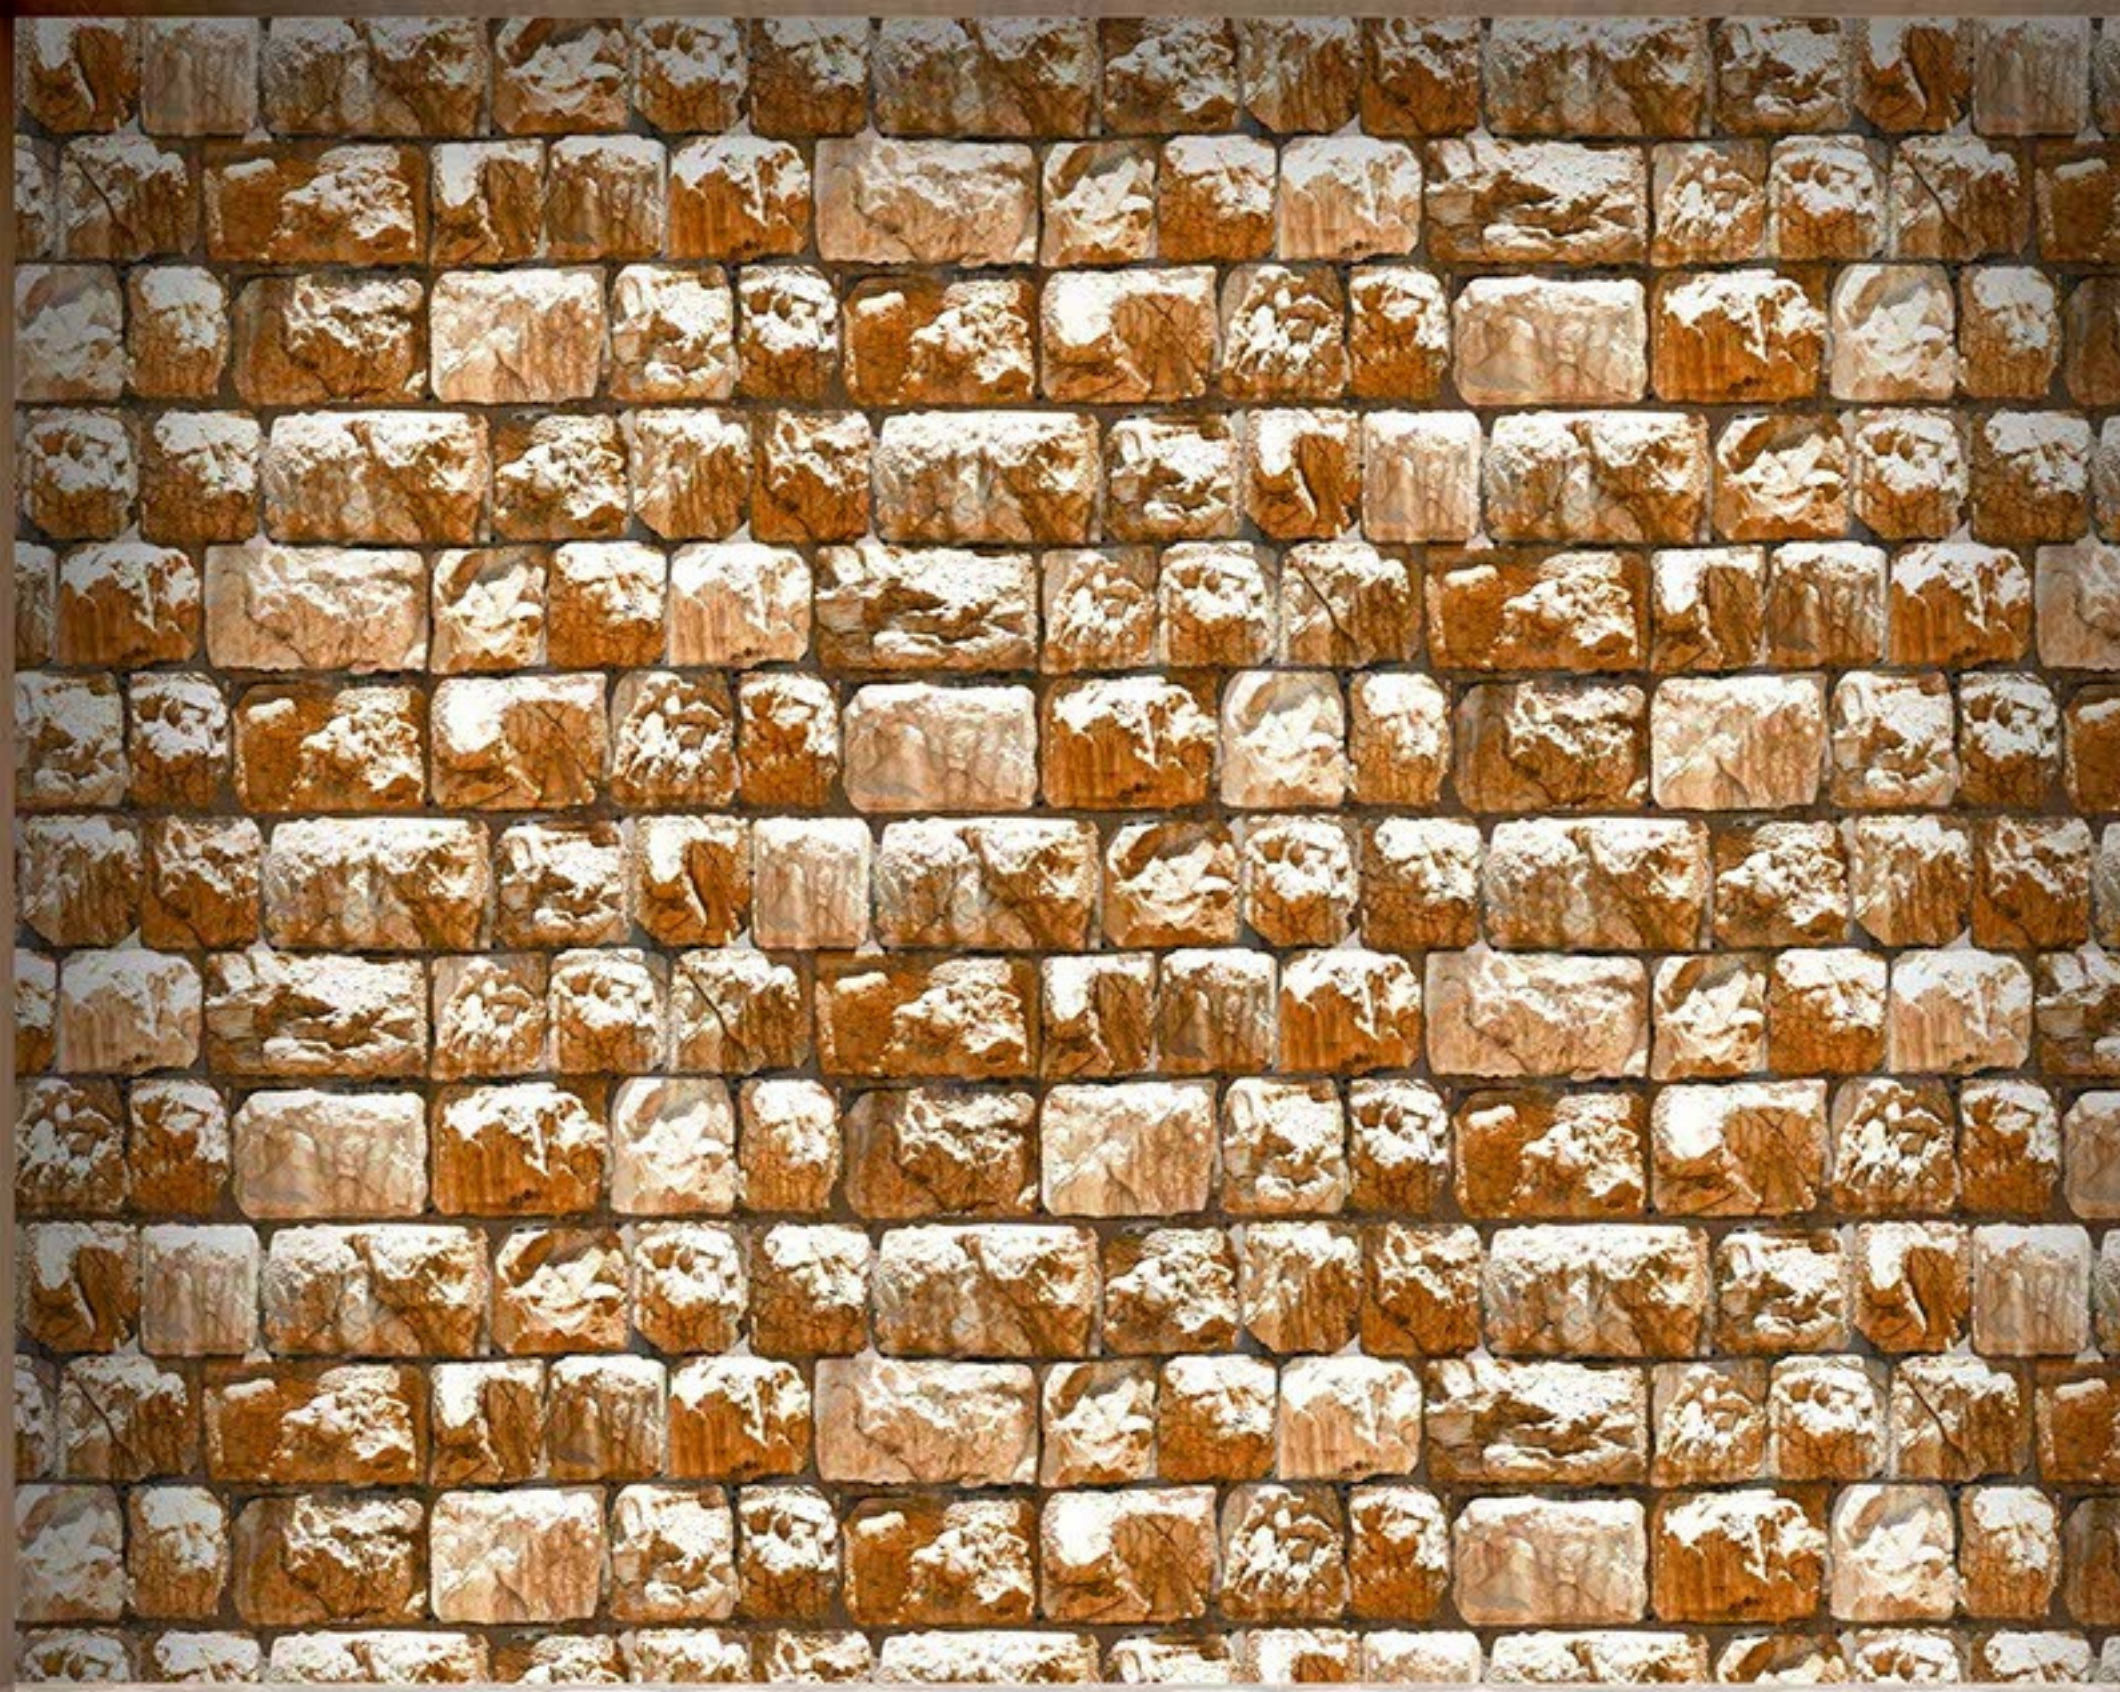

High Definition

Digital tech.

Wall Tiles

300X450MM | MATT  
NATURAL TILES

JIMARA 002

Random design

Use 3mm Space

High Definition