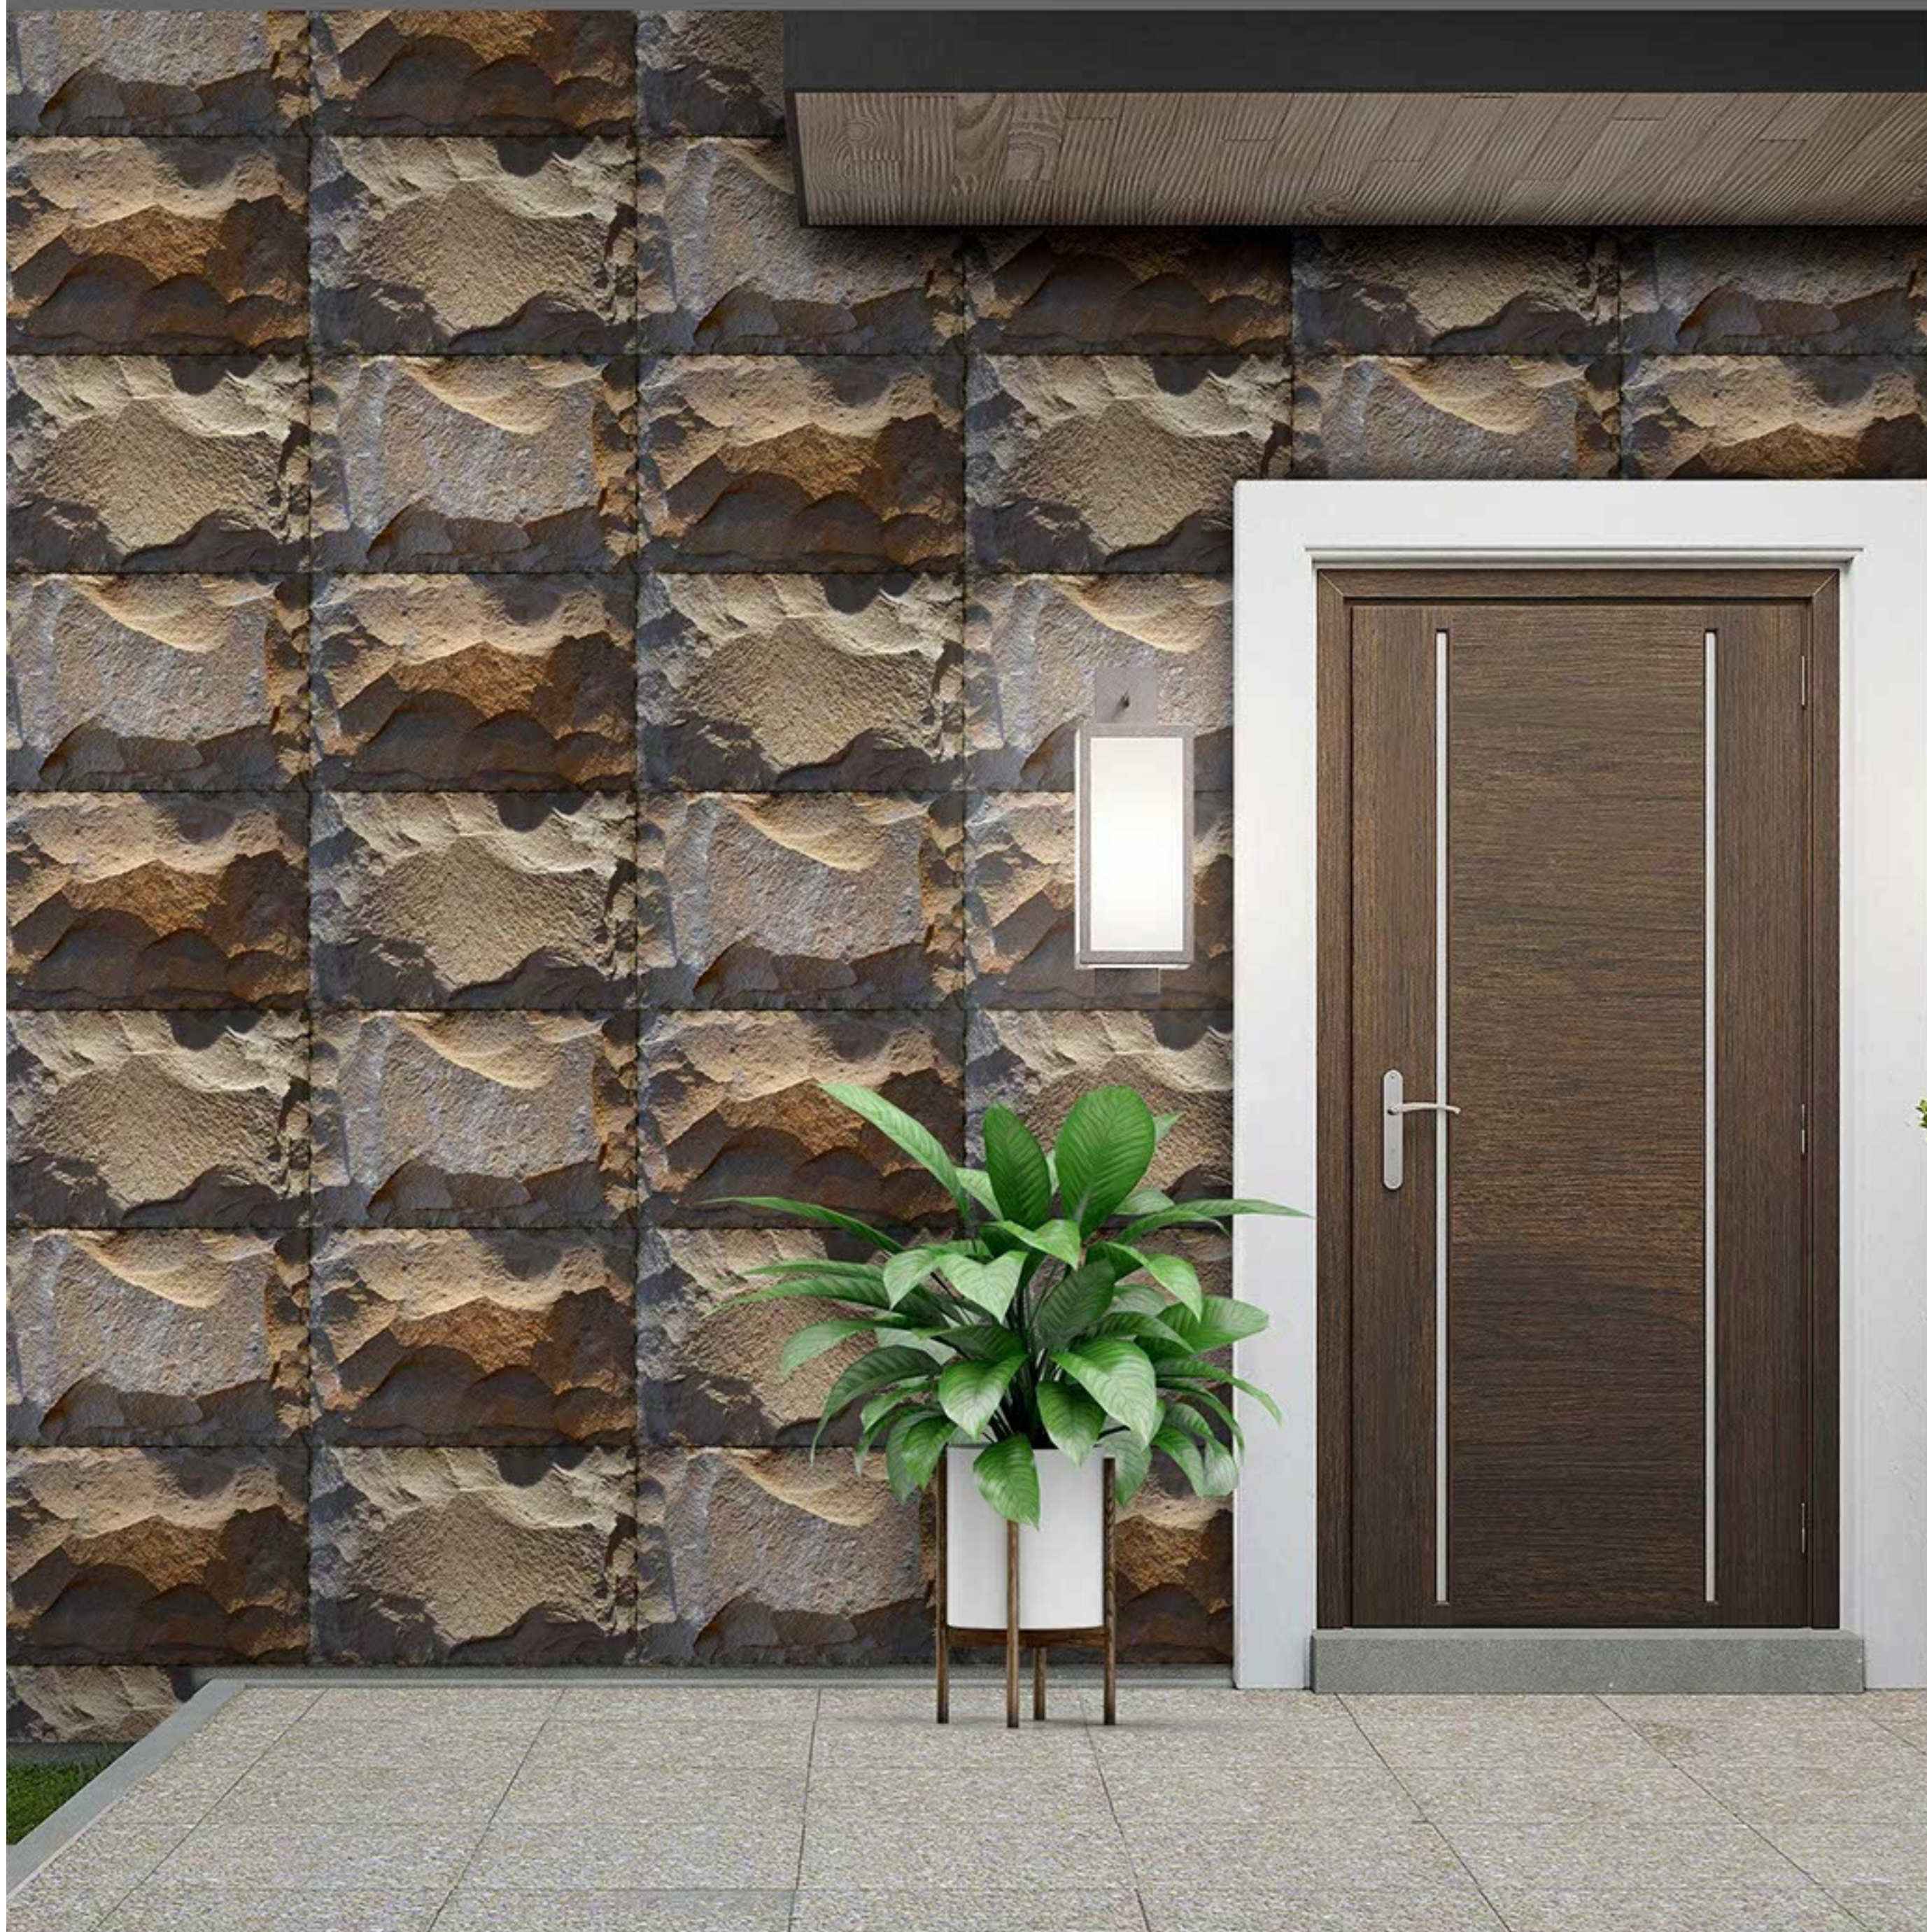

Use 3mm Space

High Definition

Digital tech.

Wall Tiles

300X450MM | MATT  
NATURAL TILES

KANGTO 002

Random design

Use 3mm Space