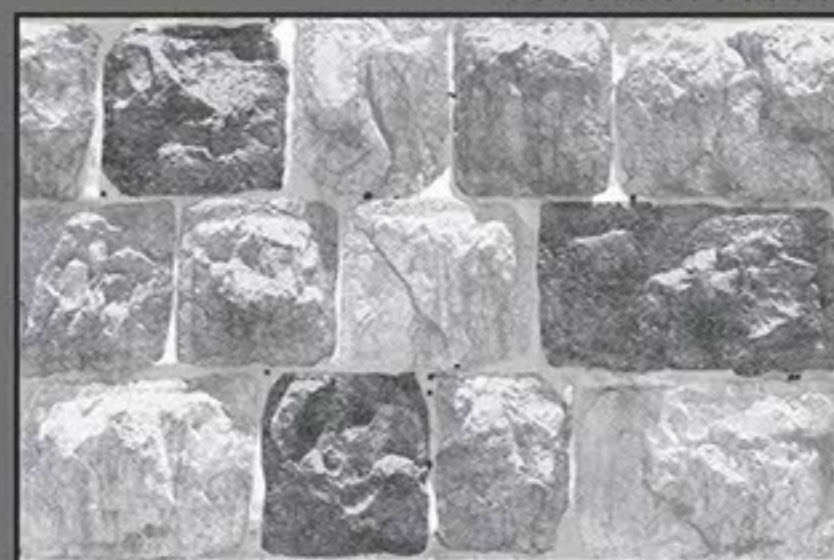

Random design

Use 3mm Space

High Definition

Digital tech.

Wall Tiles

300X450MM
NATURAL TILES

MATT

JIMARA 011