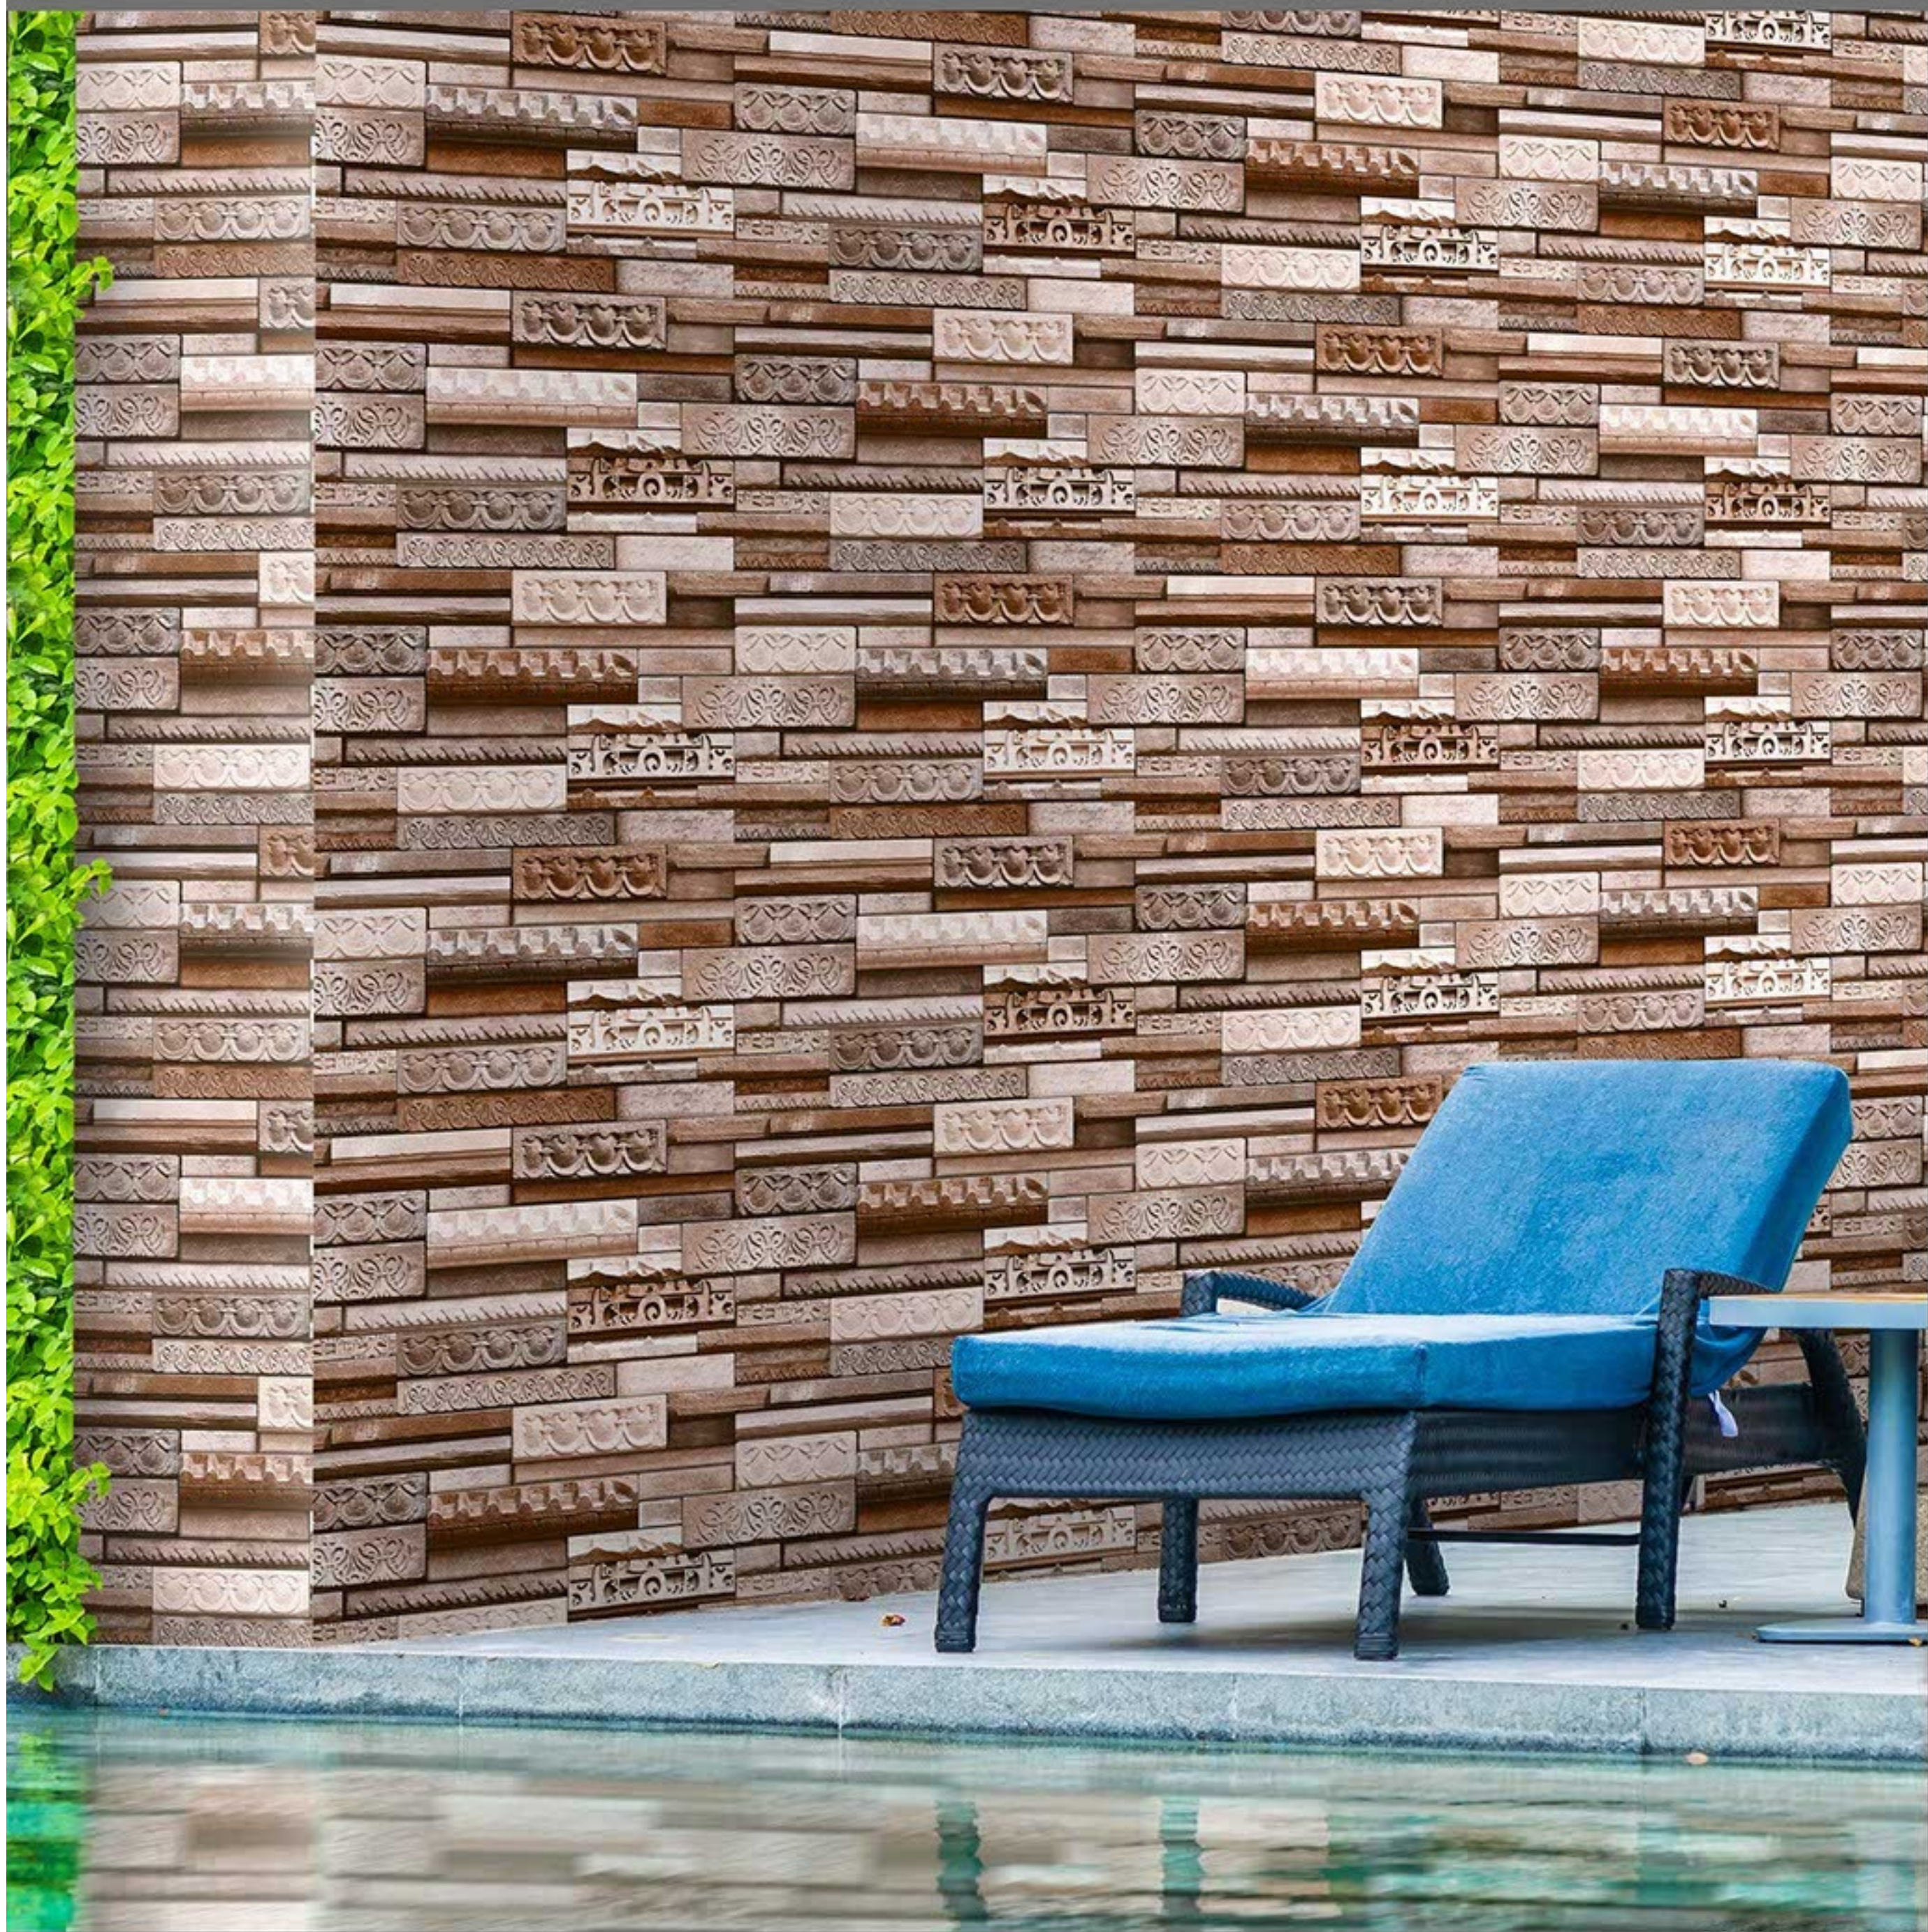

Random design

Use 3mm Space

High Definition

Digital tech.

Wall Tiles

300X450MM | MATT  
NATURAL TILES

TALGAR 003

Random design