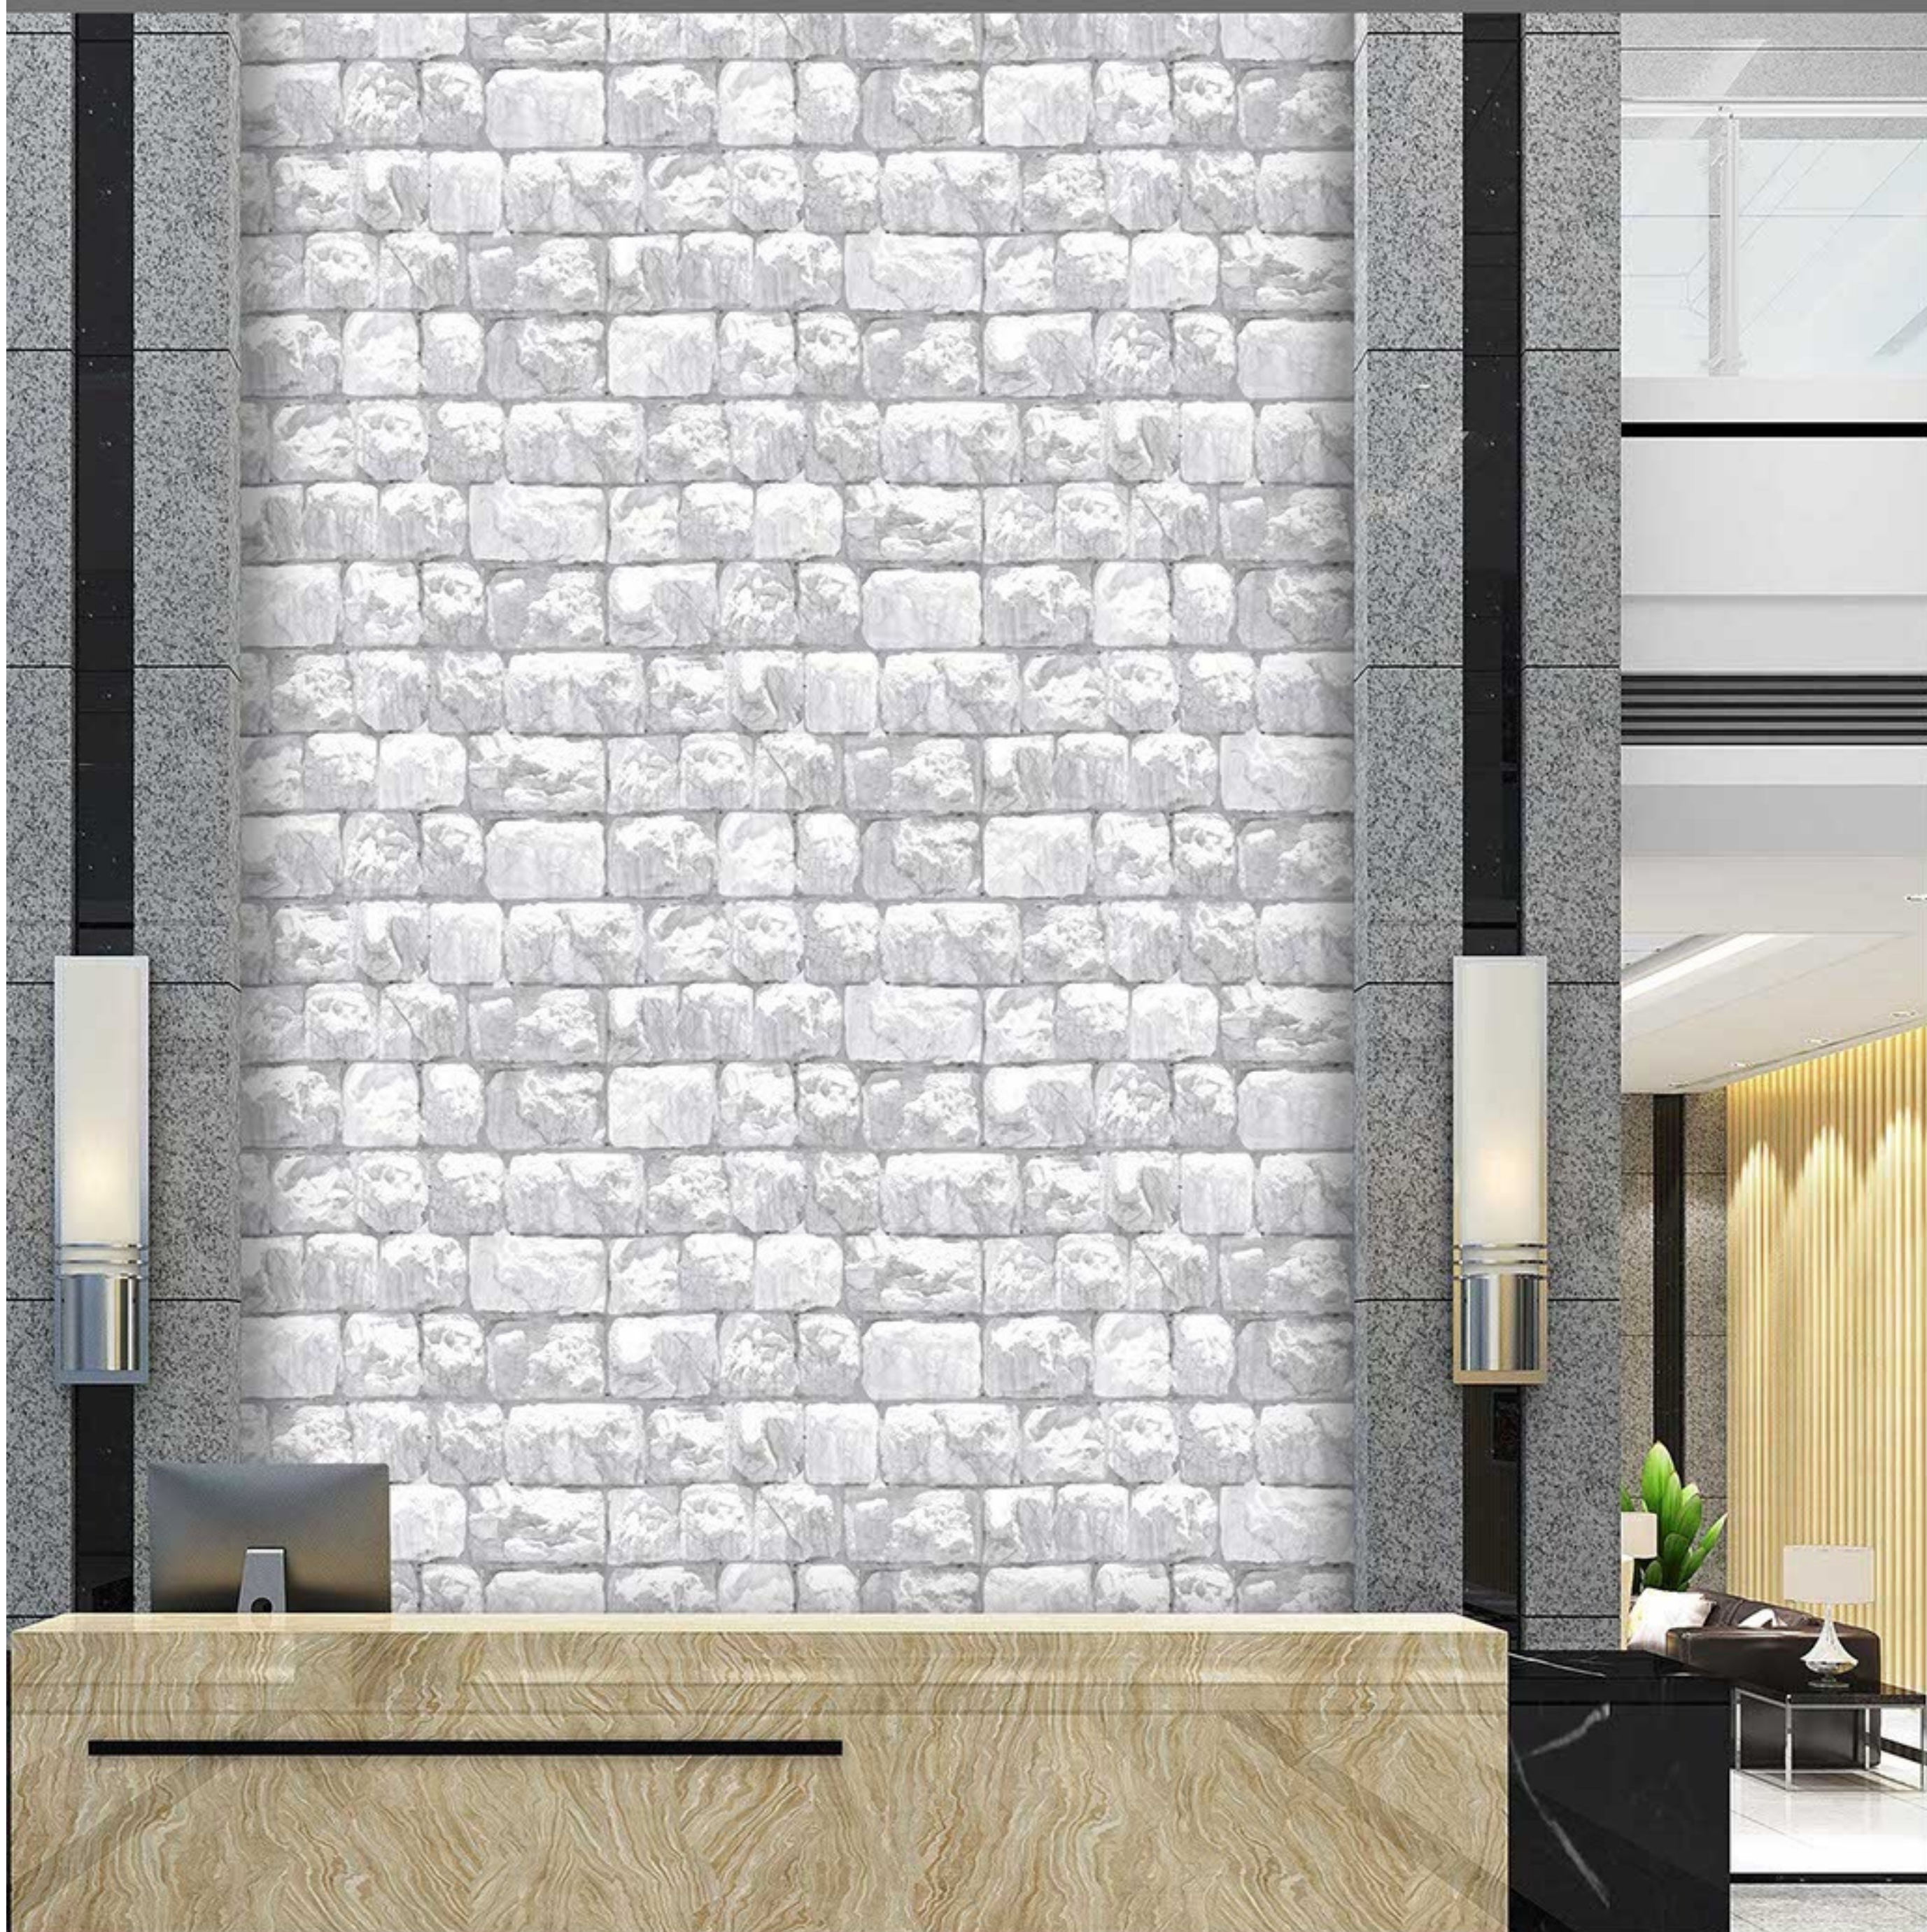

Random design

Use 3mm Space

High Definition

Digital tech.

Wall Tiles

300X450MM | MATT

NATURAL TILES

JIMARA 008