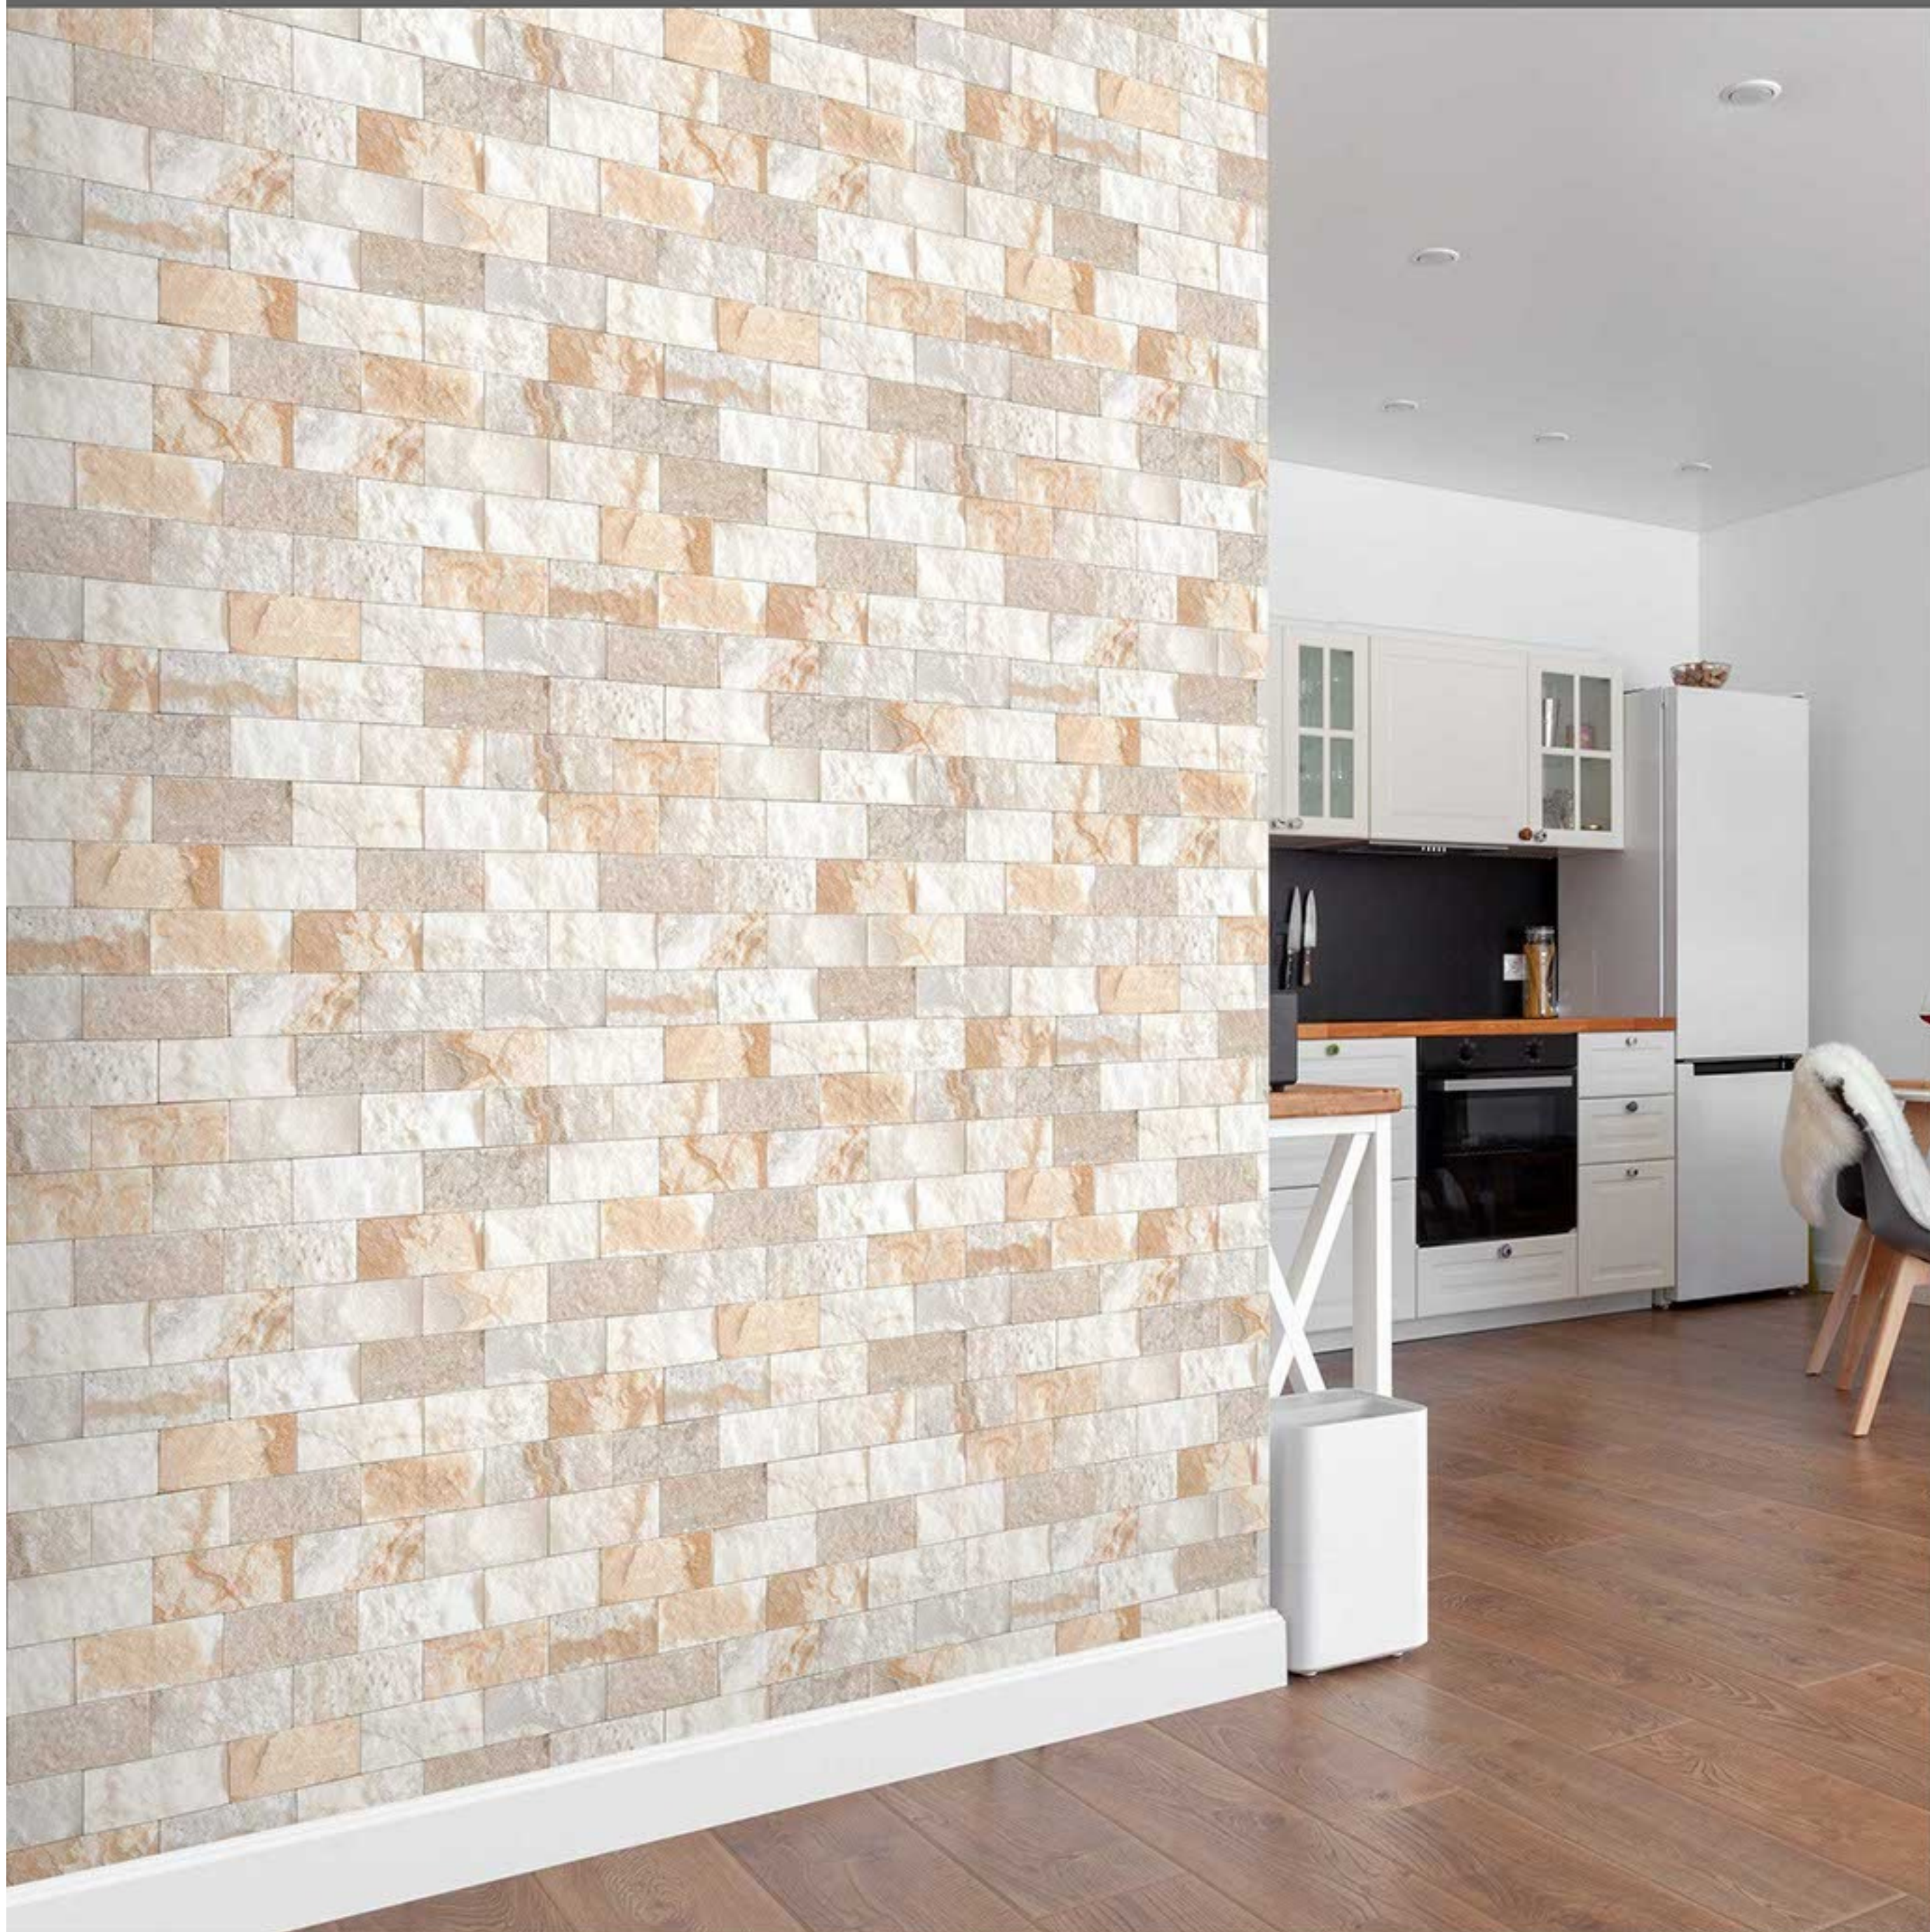

Use 3mm Space

High Definition

Digital tech.

Wall Tiles

300X450MM  
NATURAL TILES

MATT

ANDES 009

Random design