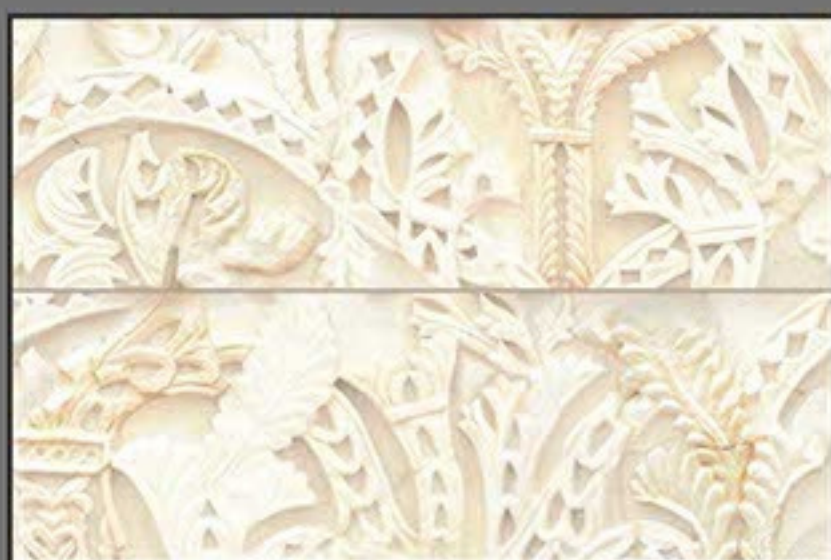

Random design

Use 3mm Space

High Definition

Digital tech.

Wall Tiles

300X450MM | MATT  
NATURAL TILES

WALSH 004

Random design