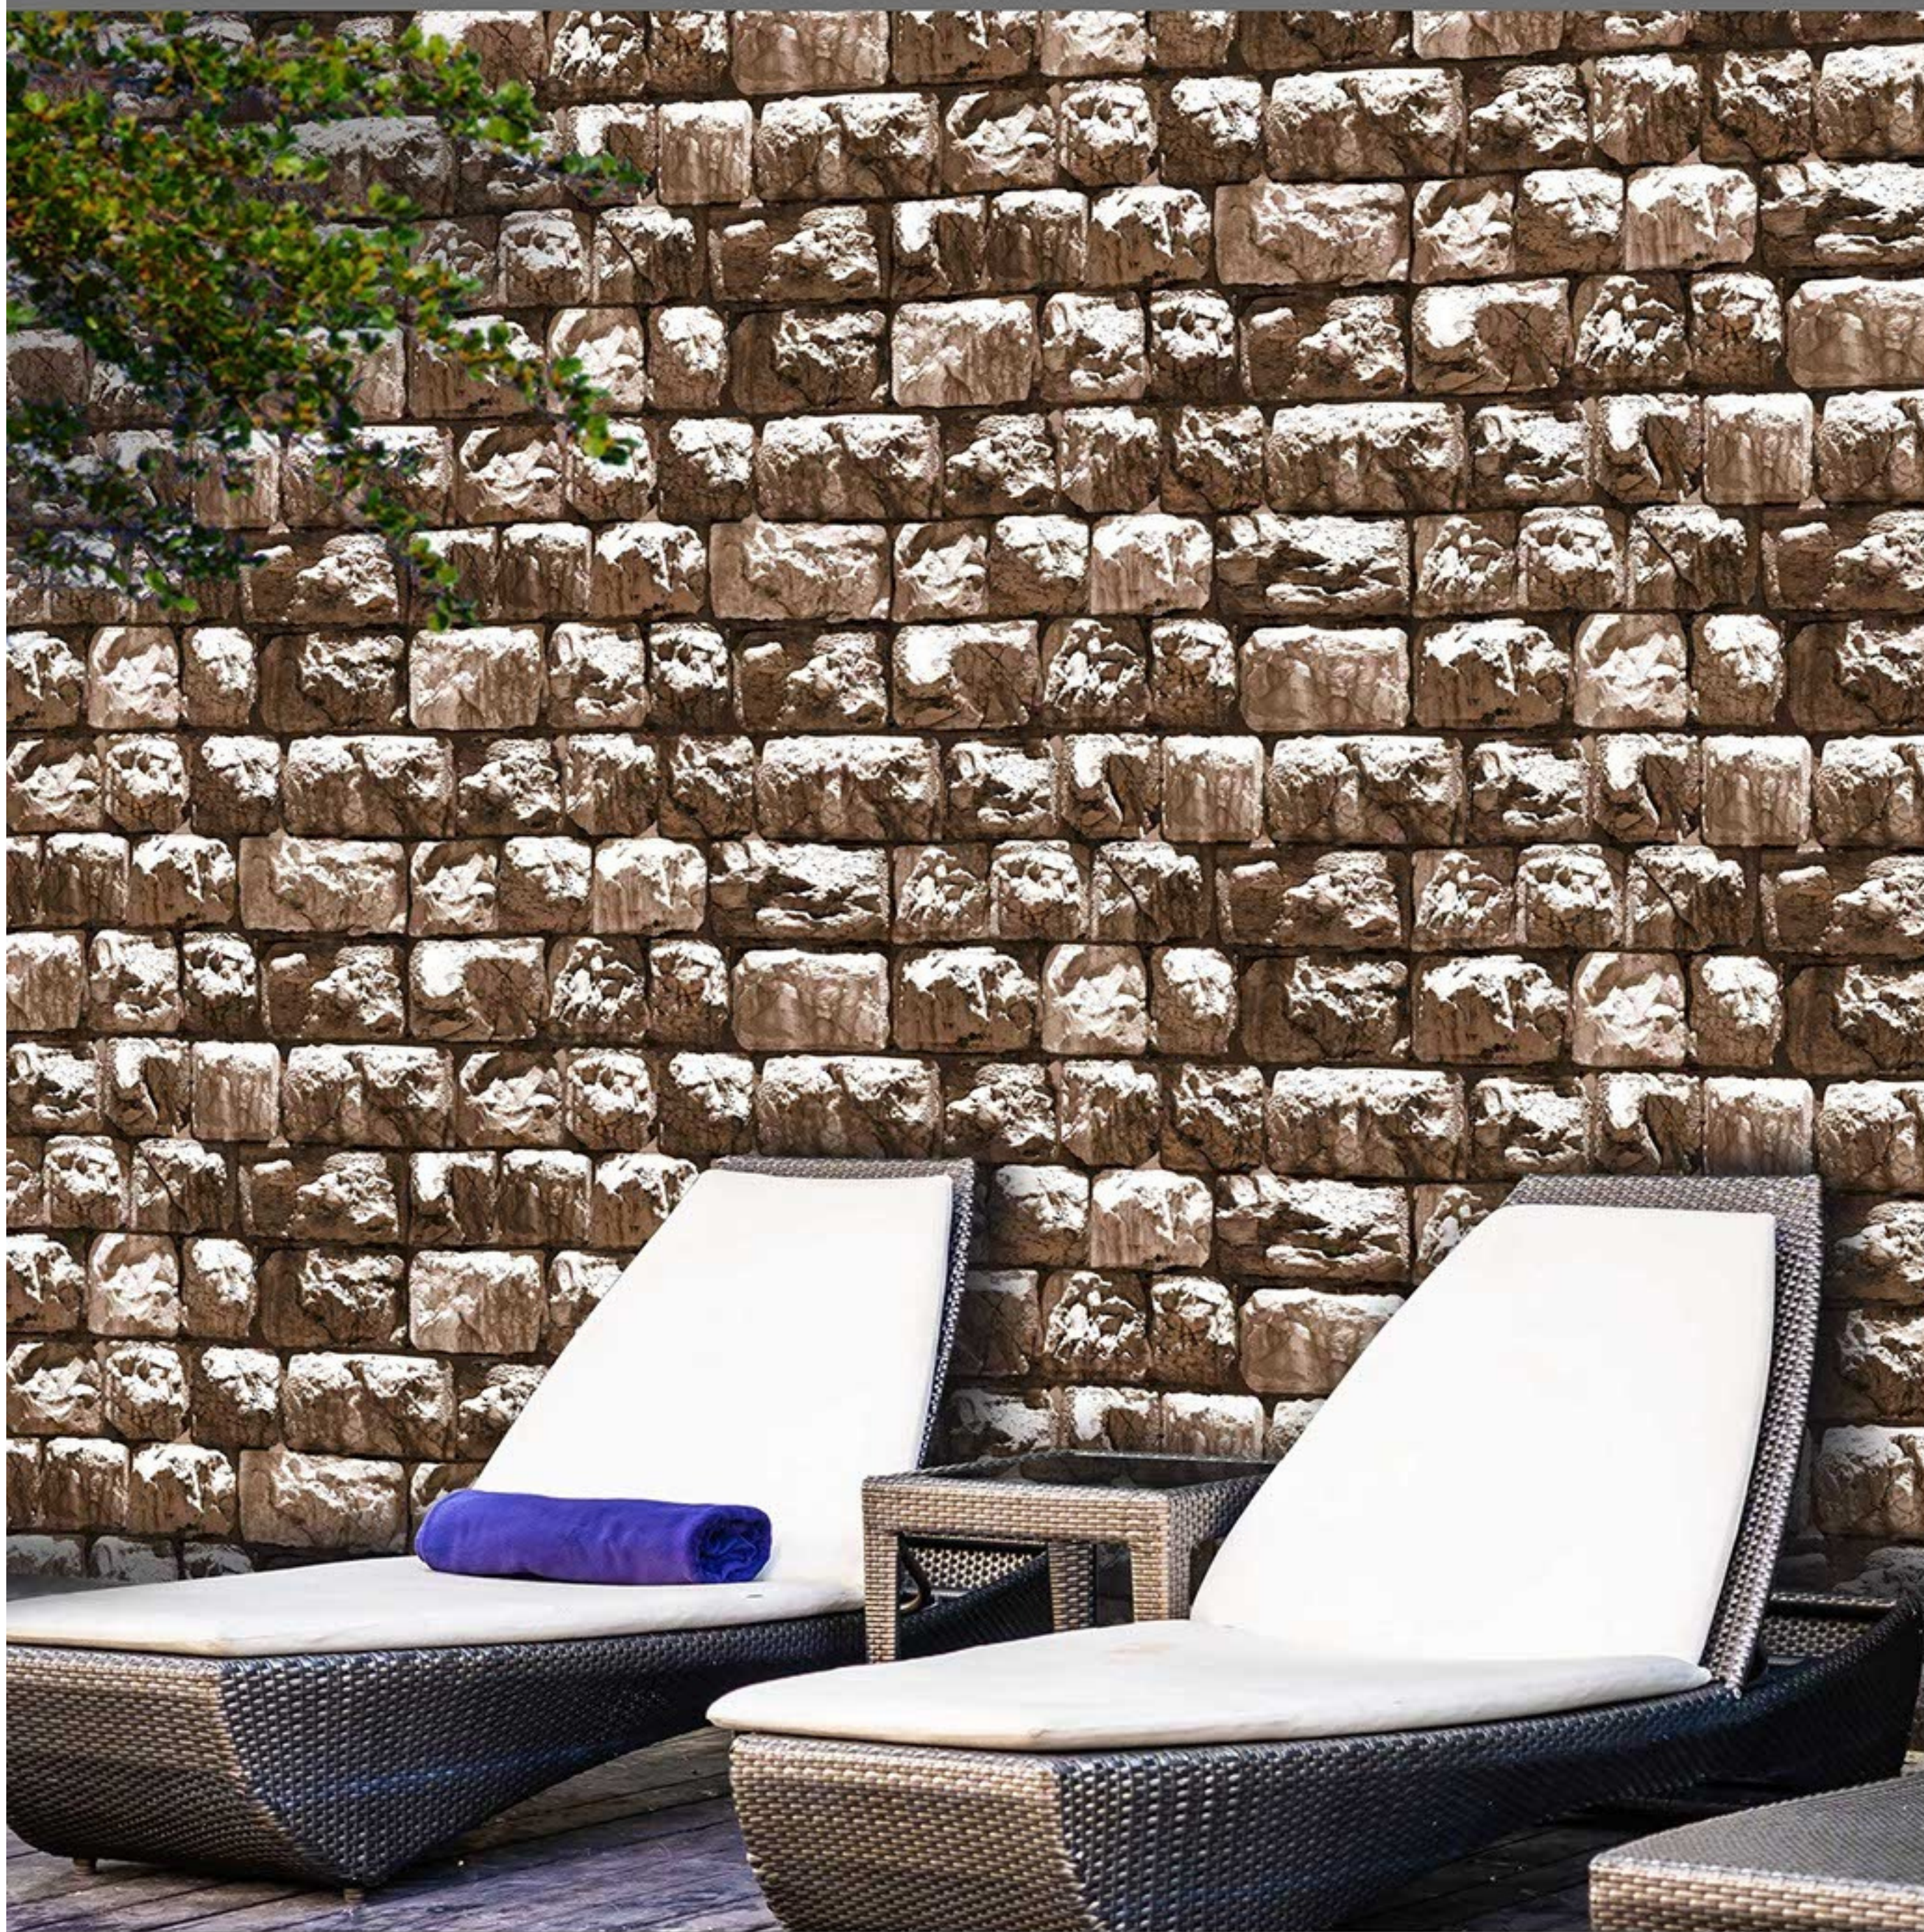

MATT

JIMARA 011

Random design

Use 3mm Space

High Definition

Digital tech.

Wall Tiles

300X450MM | MATT  
NATURAL TILES