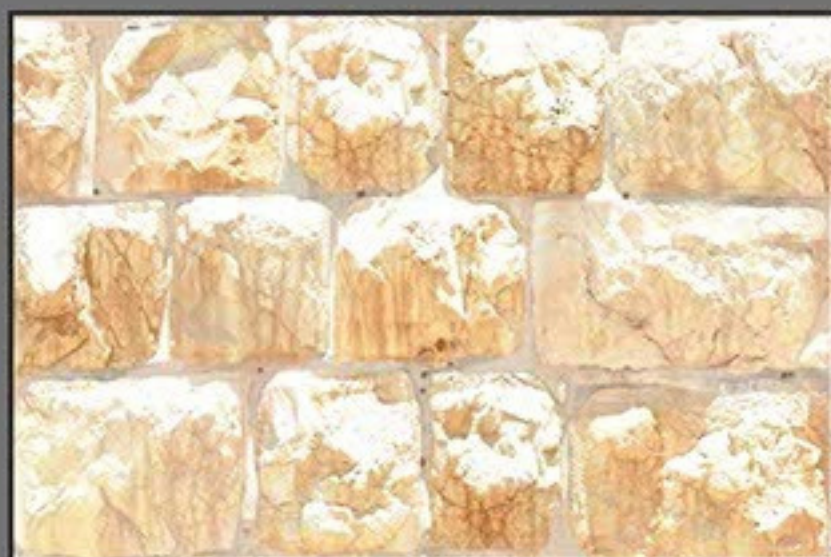

Random design

Use 3mm Space

High Definition

Digital tech.

Wall Tiles

300X450MM | MATT
NATURAL TILES

JIMARA 003