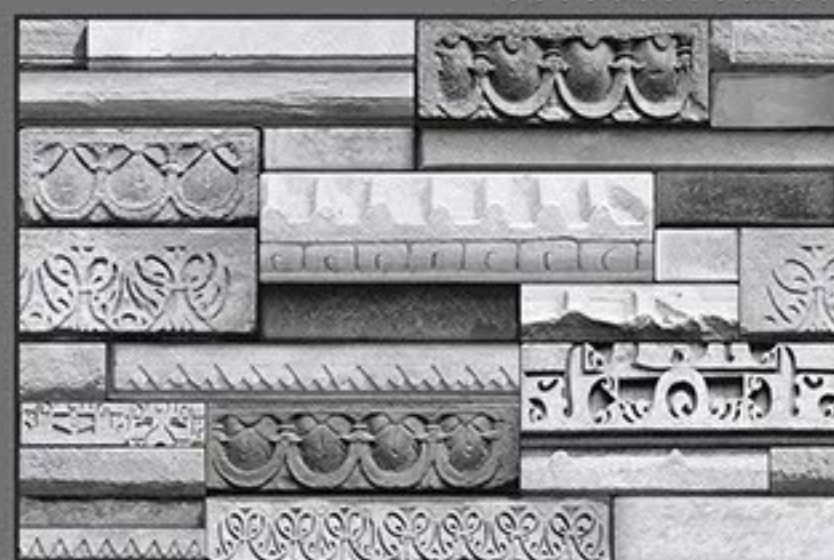

Use 3mm Space

High Definition

Digital tech.

Wall Tiles

300X450MM  
NATURAL TILES

MATT

TALGAR 005

Random design