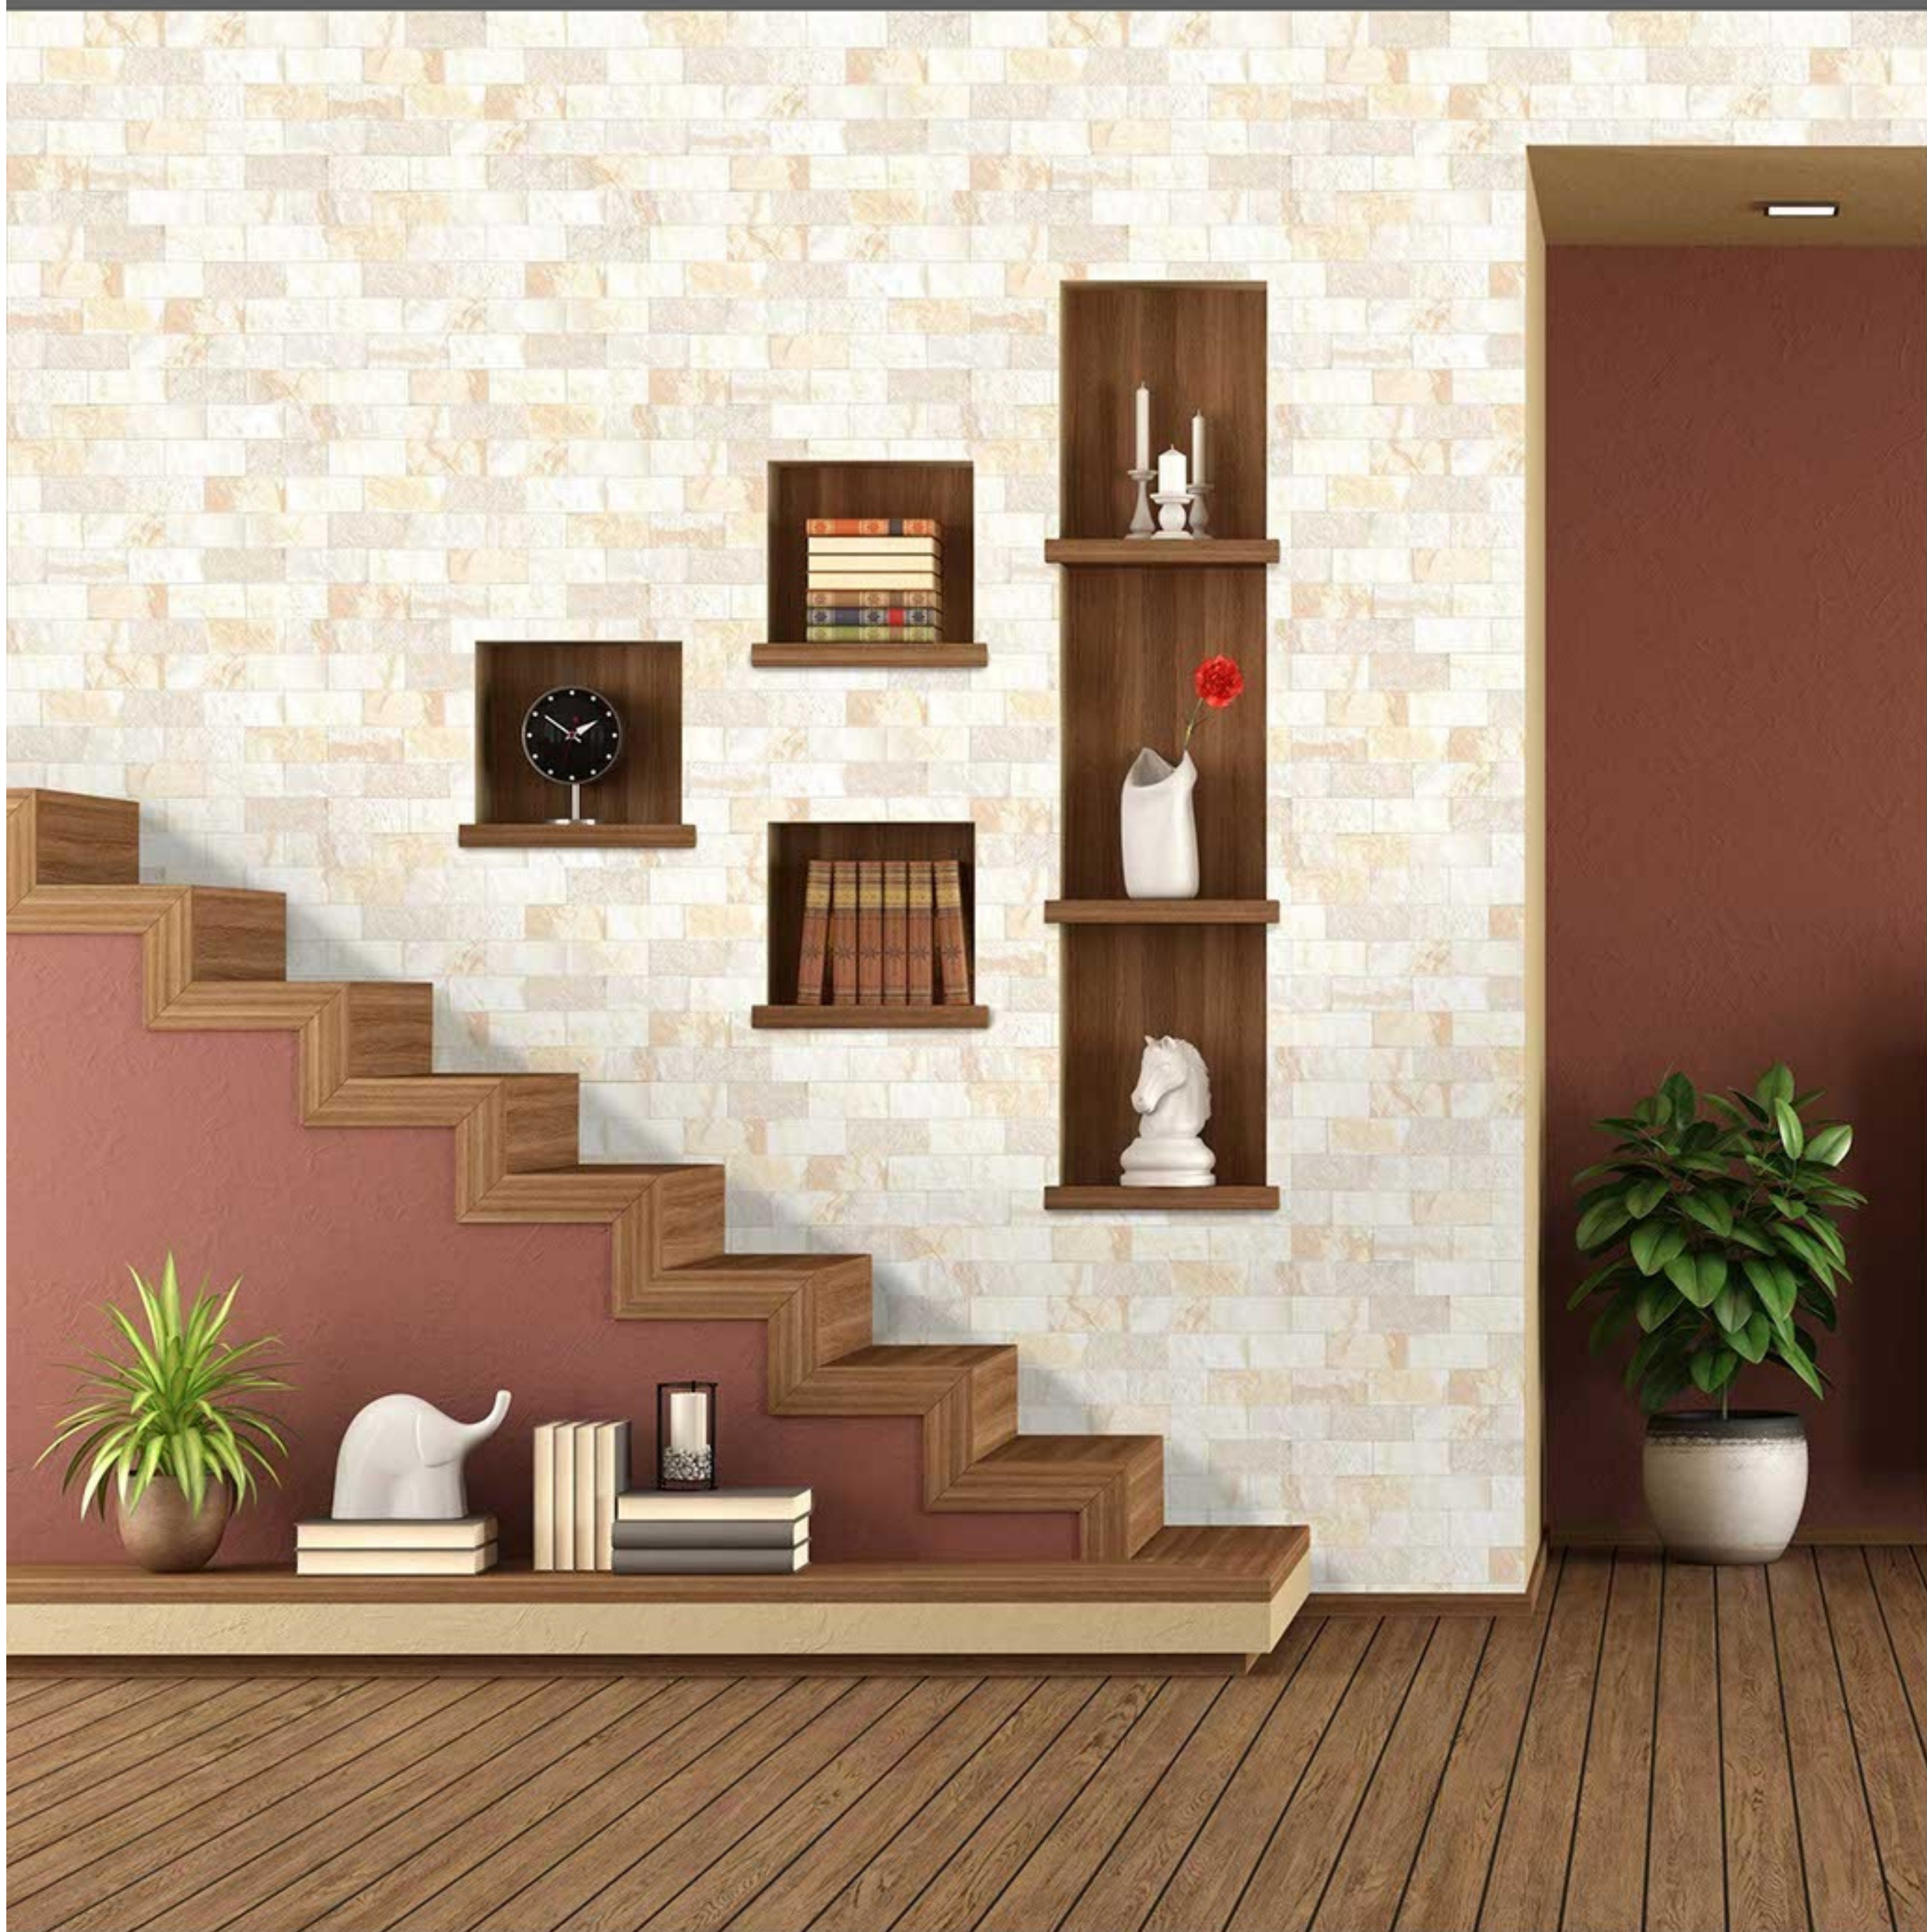

ANDES 004

Random design

Use 3mm Space

High Definition

Digital tech.

Wall Tiles

300X450MM | MATT

NATURAL TILES