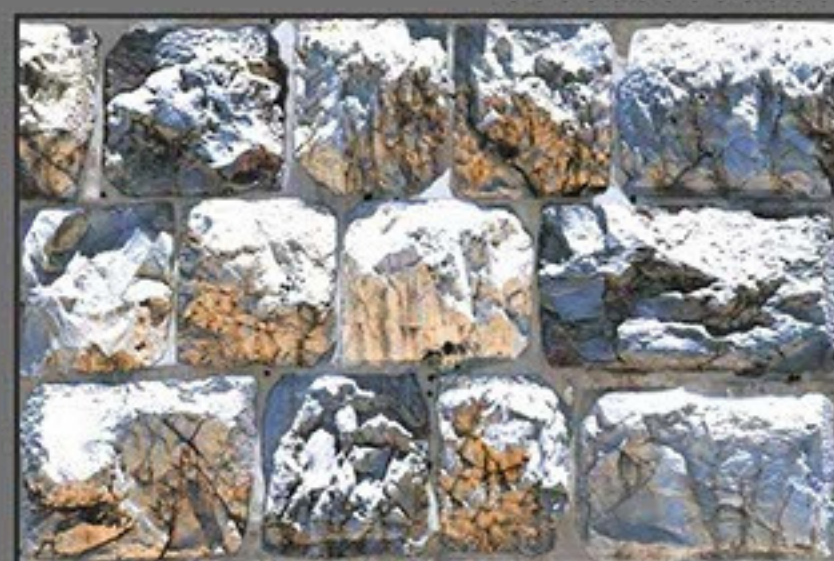

Random design

Use 3mm Space

High Definition

Digital tech.

Wall Tiles

300X450MM
NATURAL TILES

MATT

JIMARA 006