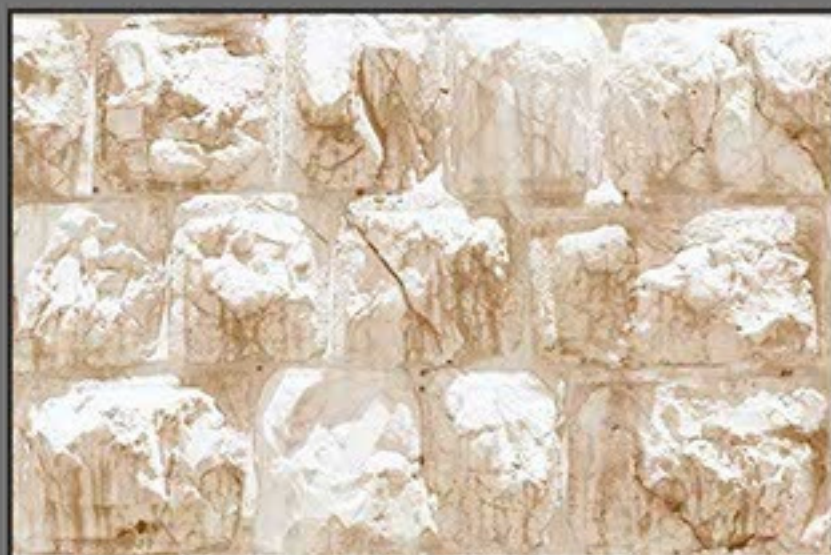

JIMARA 012

Random design

Use 3mm Space

High Definition

Digital tech.

Wall Tiles

300X450MM | MATT  
NATURAL TILES

JIMARA 013