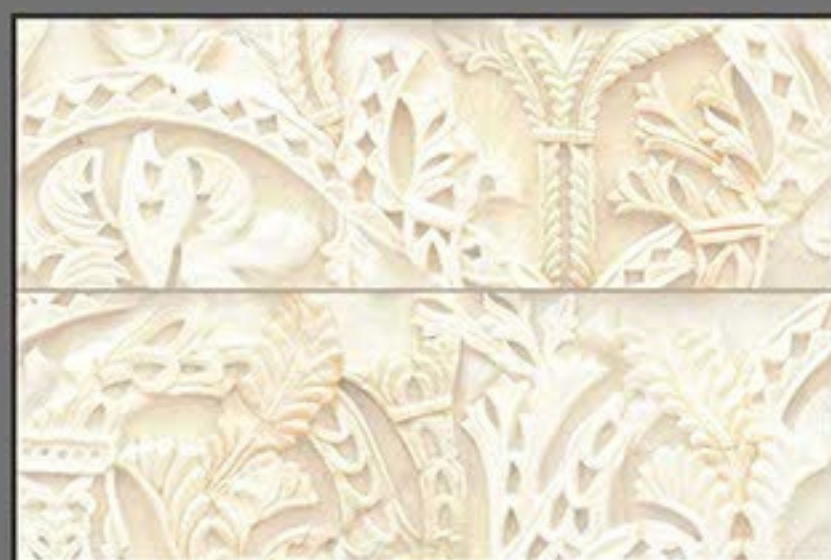

Random design

Use 3mm Space

High Definition

Digital tech.

Wall Tiles

300X450MM | MATT  
NATURAL TILES

WALSH 004

Random design