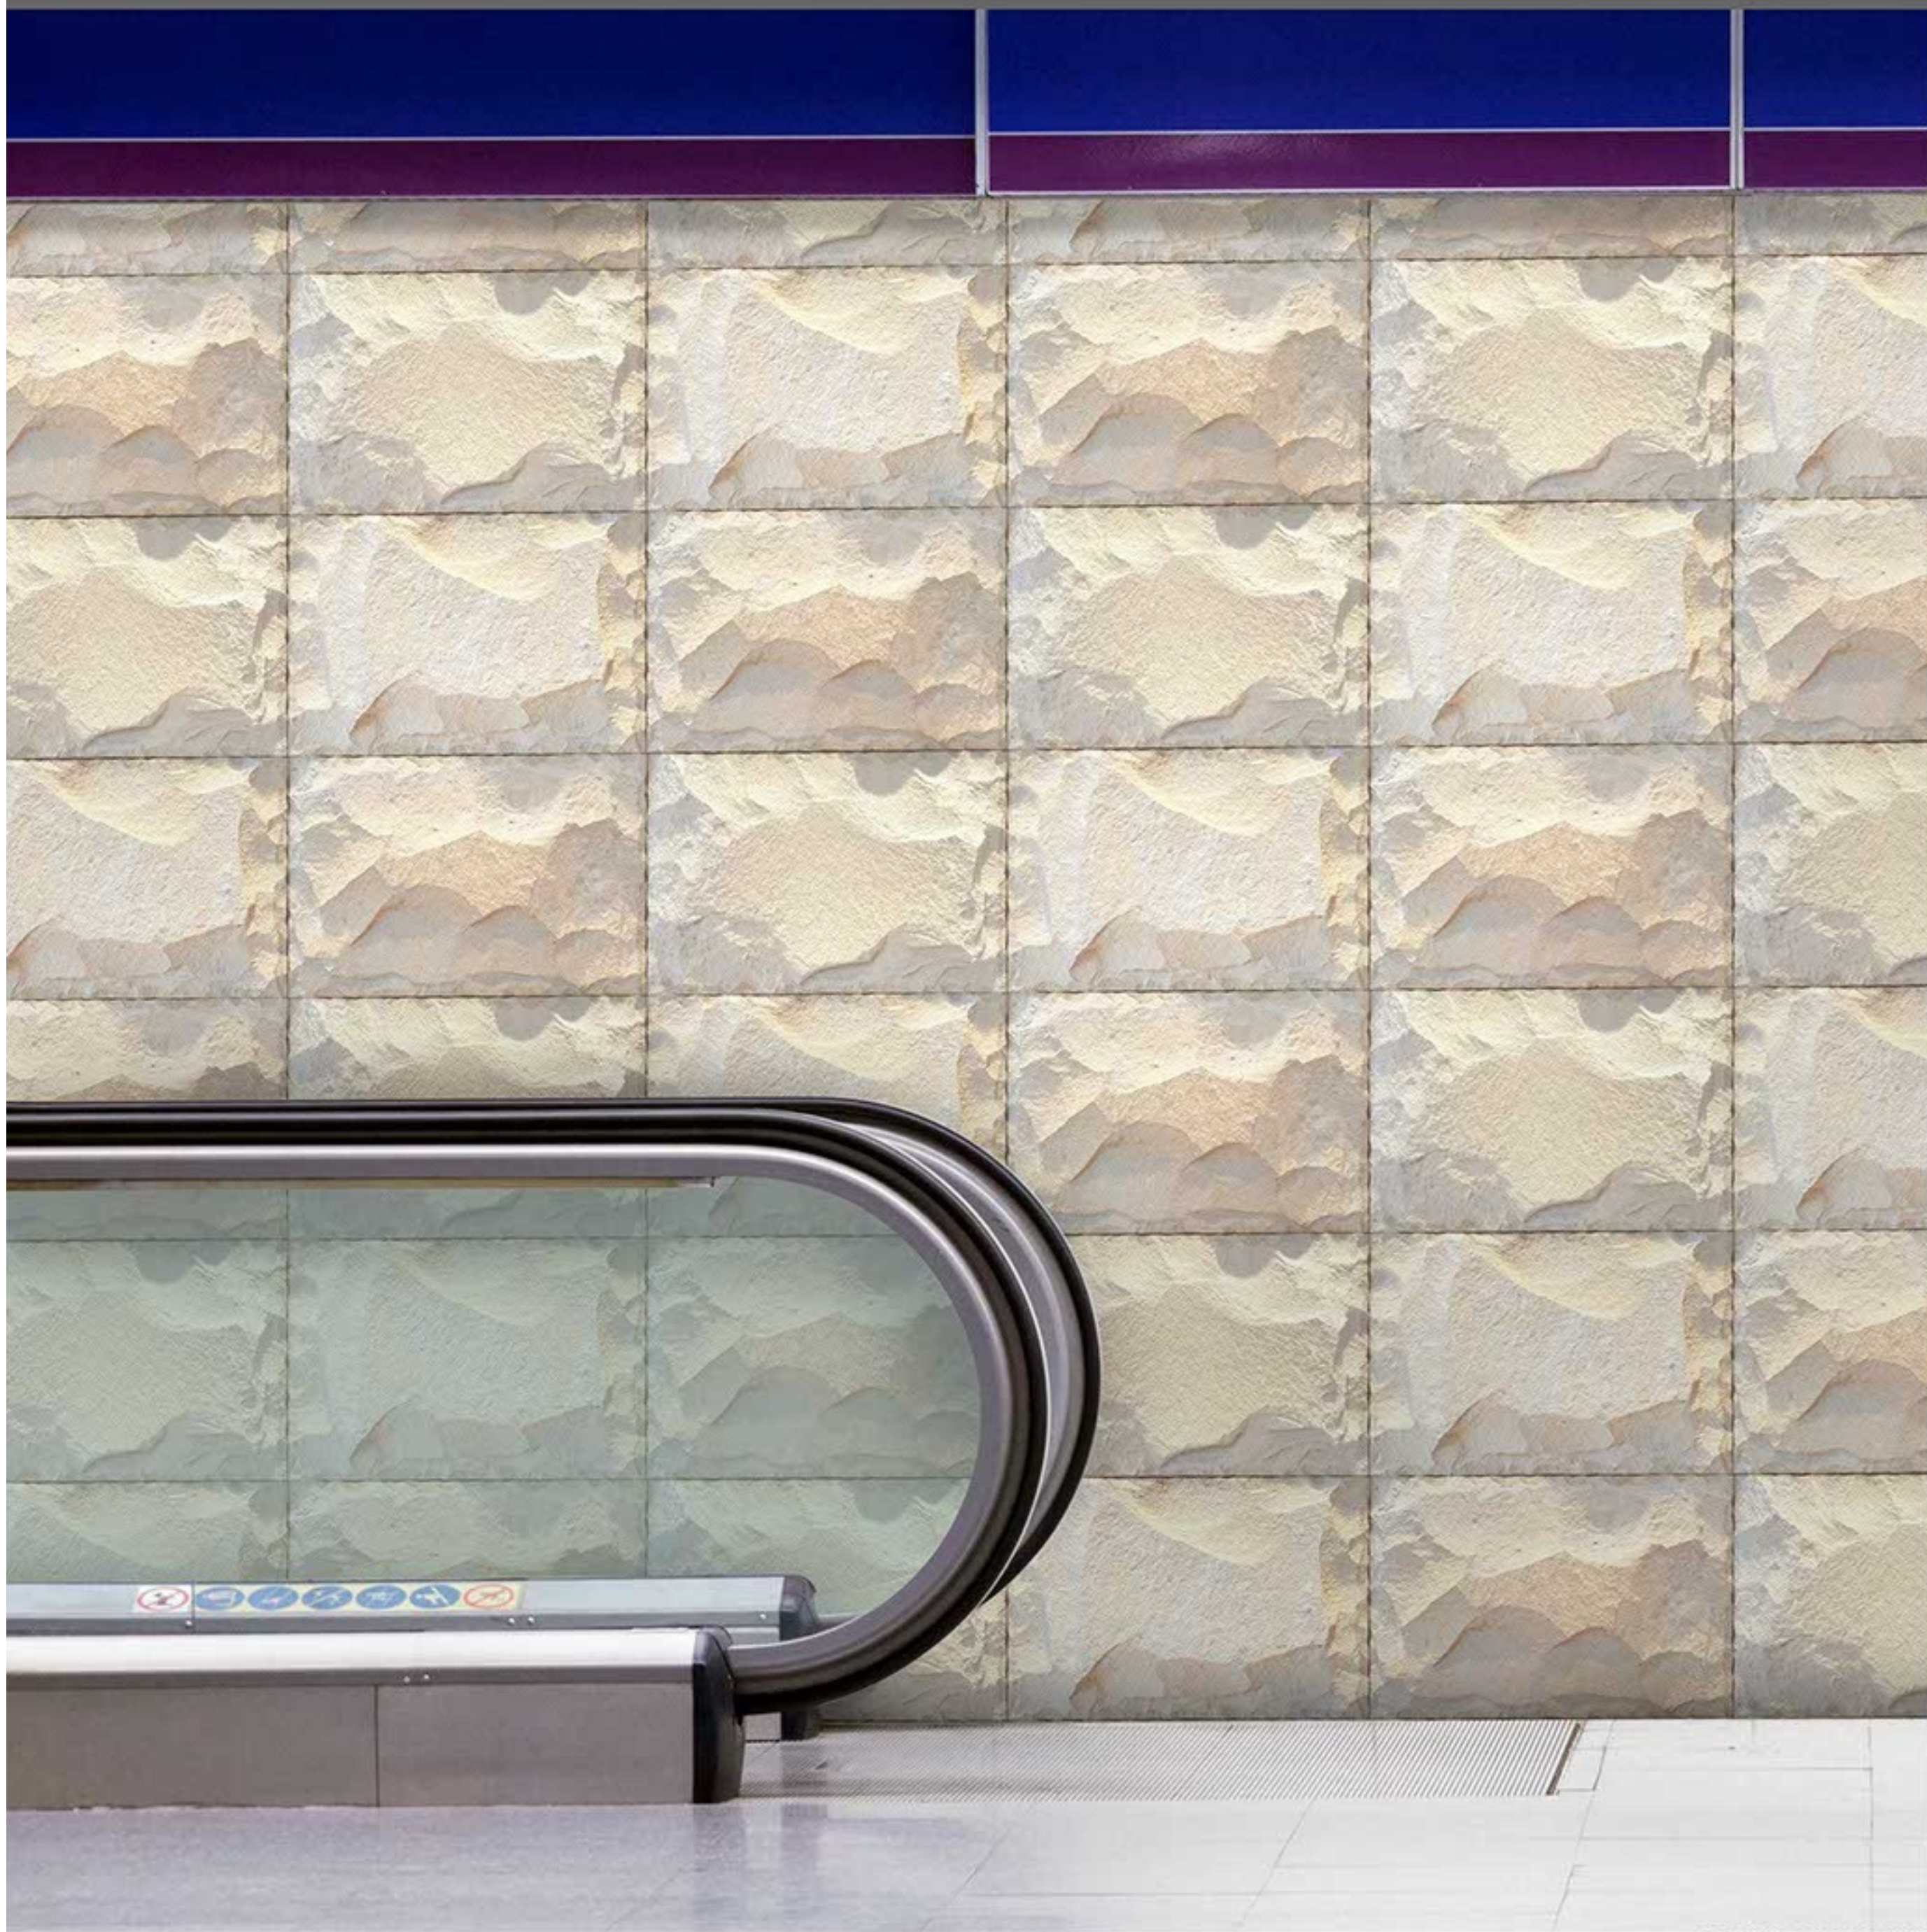

Use 3mm Space

High Definition

Digital tech.

Wall Tiles

300X450MM  
NATURAL TILES

MATT

KANGTO 005

Random design