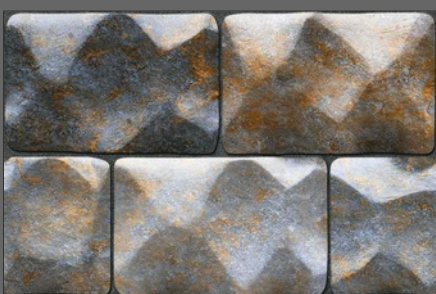

Random design

Use 3mm Space

High Definition

Digital tech.

Wall Tiles

300X450MM | MATT
NATURAL TILES

GISTOLA-006

Random design