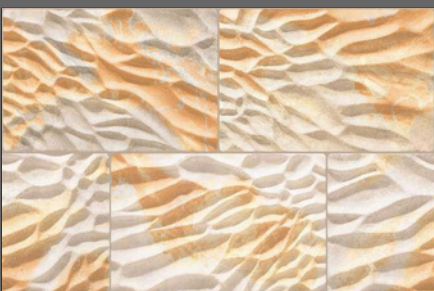

Random design

Use 3mm Space

High Definition

Digital tech.

Wall Tiles

300X450MM
NATURAL TILES

MATT

DOM-009