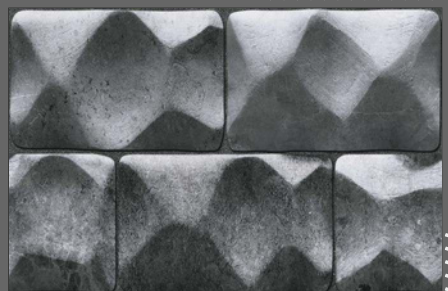

GISTOLA-003

Random design

Use 3mm Space

High Definition

Digital tech.

Wall Tiles

300X450MM | MATT
NATURAL TILES

GISTOLA-004