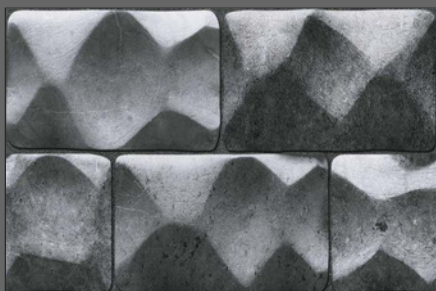

GISTOLA-003

Random design

Use 3mm Space

High Definition

Digital tech.

Wall Tiles

300X450MM | MATT
NATURAL TILES

GISTOLA-004