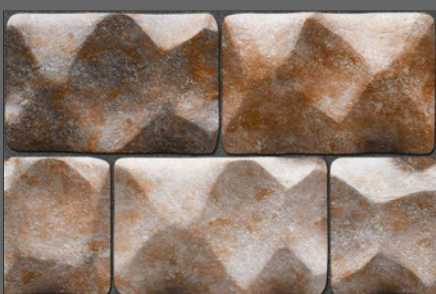

Random design

Use 3mm Space

High Definition

Digital tech.

Wall Tiles

300X450MM
NATURAL TILES

MATT

GISTOLA-005