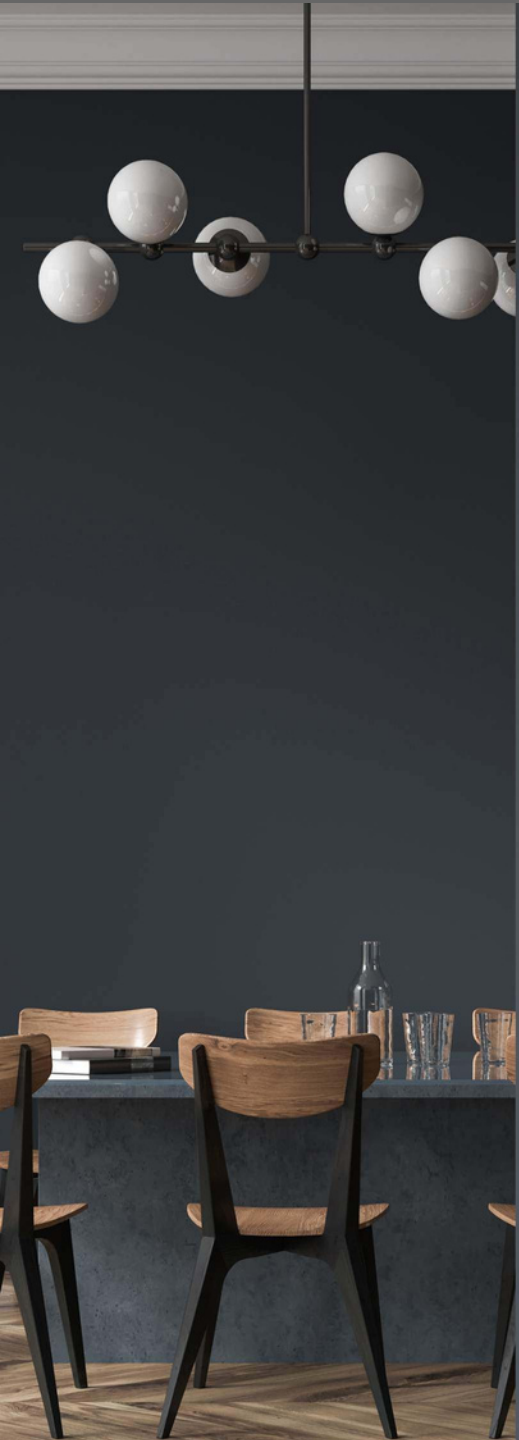

Random design

Use 3mm Space

High Definition

Digital tech.

Wall Tiles

300X450MM | MATT
NATURAL TILES

TRIKORA-010