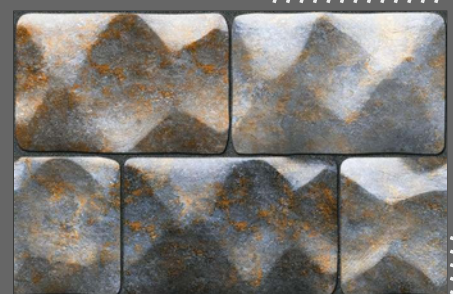

Random design

Use 3mm Space

High Definition

Digital tech.

Wall Tiles

300X450MM | MATT
NATURAL TILES

GISTOLA-006

Random design