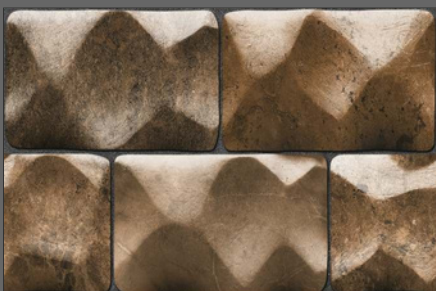

Random design

Use 3mm Space

High Definition

Digital tech.

Wall Tiles

300X450MM | MATT
NATURAL TILES

GISTOLA-001