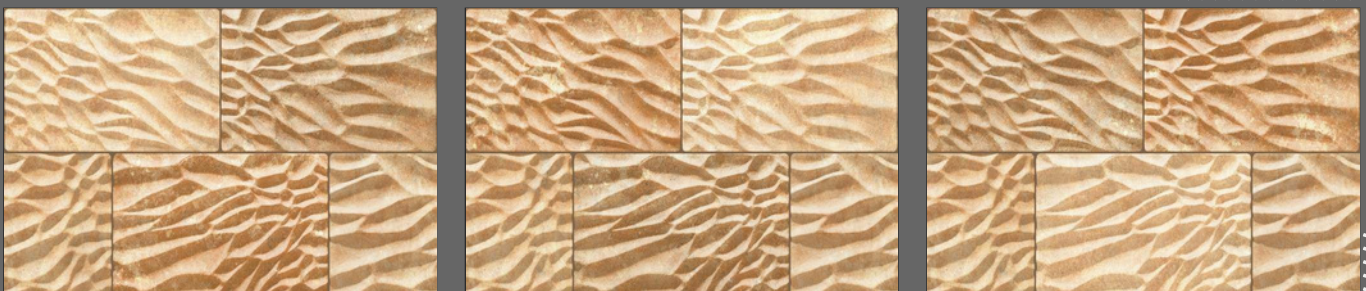

Use 3mm Space

High Definition

Digital tech.

Wall Tiles

300X450MM | MATT
NATURAL TILES

DOM-002

Random design

Use 3mm Space