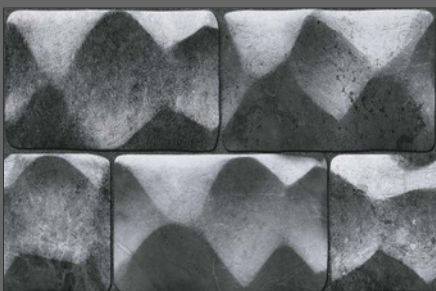

GISTOLA-003

Random design

Use 3mm Space

High Definition

Digital tech.

Wall Tiles

300X450MM | MATT
NATURAL TILES

GISTOLA-004