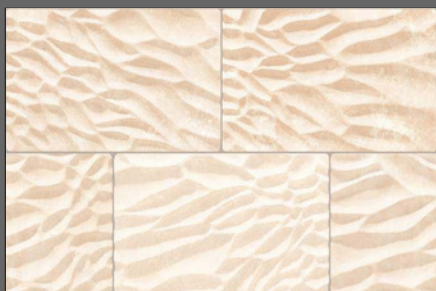

High Definition

Digital tech.

Wall Tiles

300X450MM
NATURAL TILES

MATT

DOM-003

Random design

Use 3mm Space