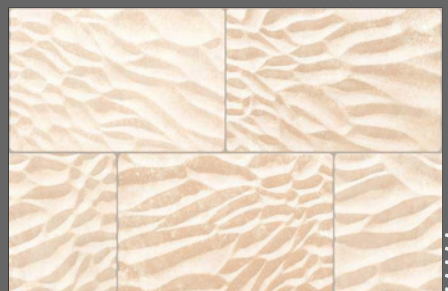

High Definition

Digital tech.

Wall Tiles

300X450MM
NATURAL TILES

MATT

DOM-003

Random design

Use 3mm Space