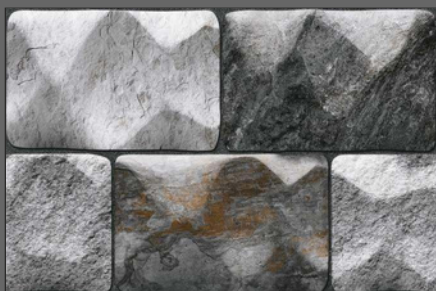

Random design

Use 3mm Space

High Definition

Digital tech.

Wall Tiles

300X450MM | MATT
NATURAL TILES

GISTOLA-010