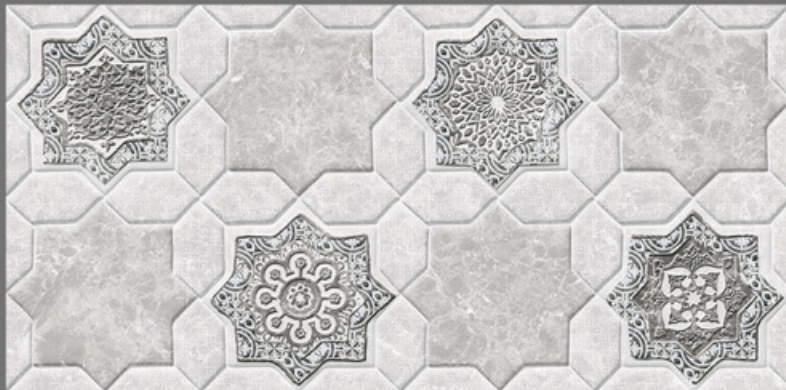

300X600MM | GLOSSY FINISH

Bedroom

Bathroom

Kitchen

Livingroom

Elevation

21363-HL6