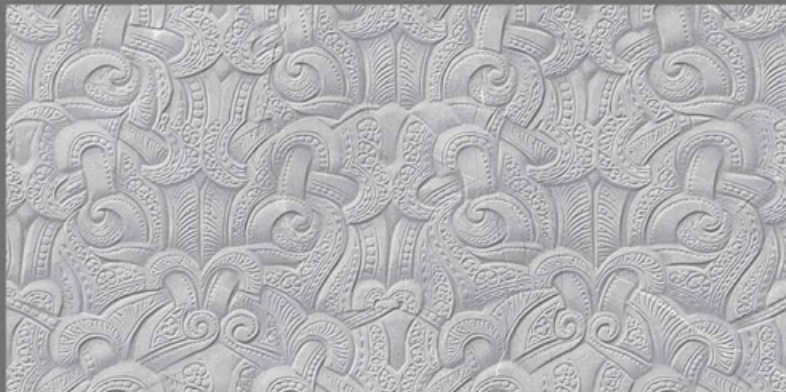

300X600MM | GLOSSY FINISH

Bedroom

Bathroom

Kitchen

Livingroom

Elevation

21206-HL1