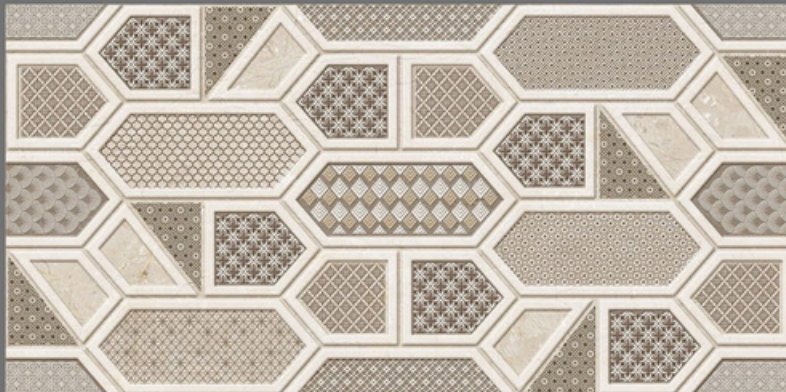

300X600MM | GLOSSY FINISH

21318-HL4