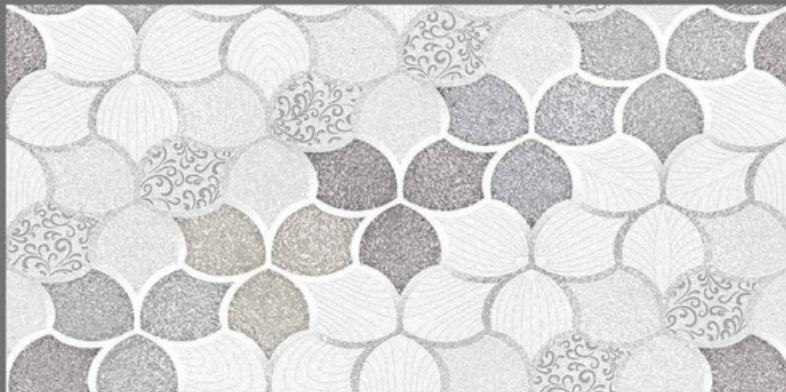

Kitchen

Livingroom

Elevation

21301-L

21301-HL1

21301-D

WALL TILES | 30x60cm

GLOSSY