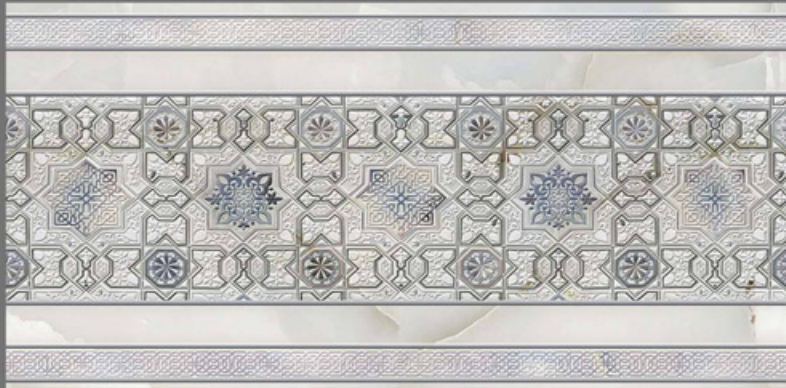

300X600MM | GLOSSY FINISH

21043-HL3