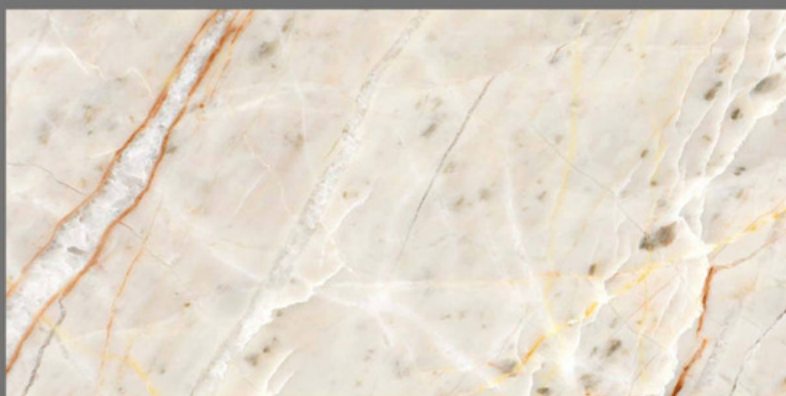

300X600MM | GLOSSY FINISH

Bedroom

Bathroom

Kitchen

Livingroom

Elevation

21306-D