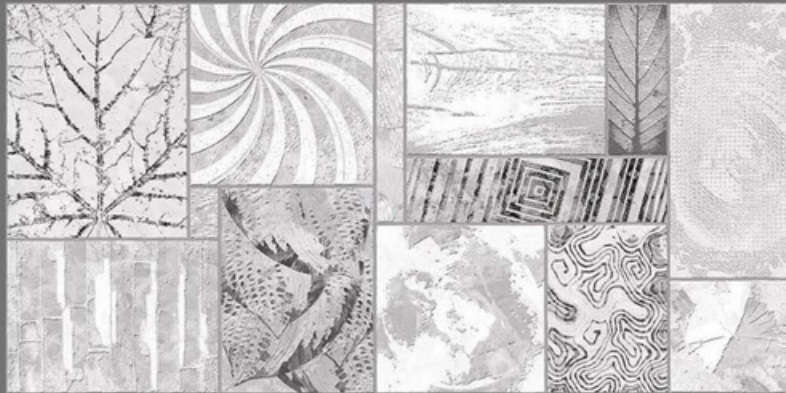

300X600MM | GLOSSY FINISH

21224-HL2