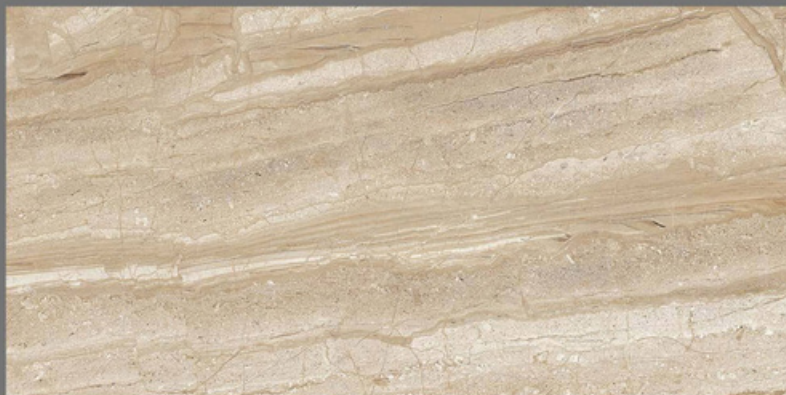

300X600MM | GLOSSY FINISH

21045-D