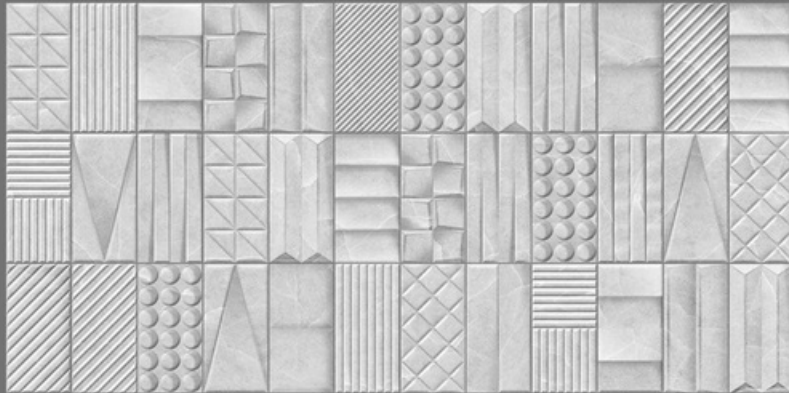

300X600MM | GLOSSY FINISH

21603 HL1