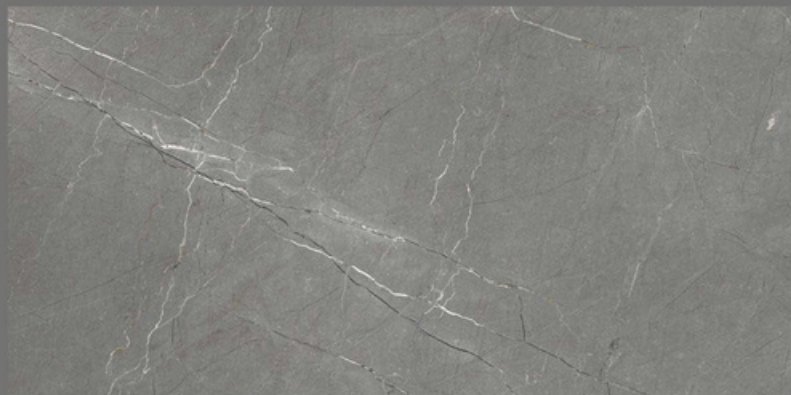

300X600MM | GLOSSY FINISH

21623-D