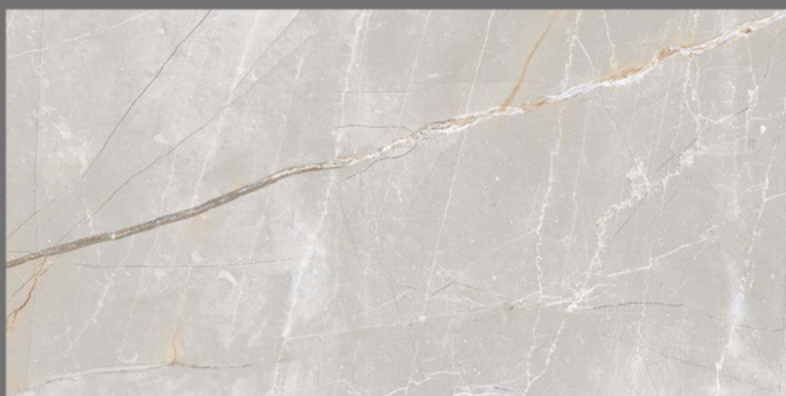

300X600MM | GLOSSY FINISH

21976-D