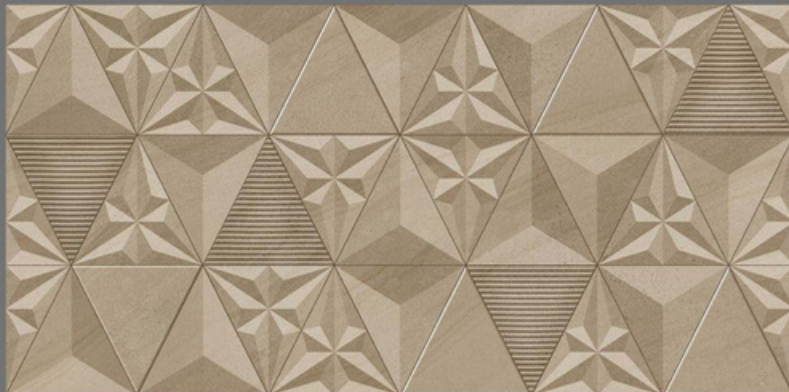

300X600MM | GLOSSY FINISH

Bedroom

Bathroom

Kitchen

Livingroom

Elevation

21908-HL1