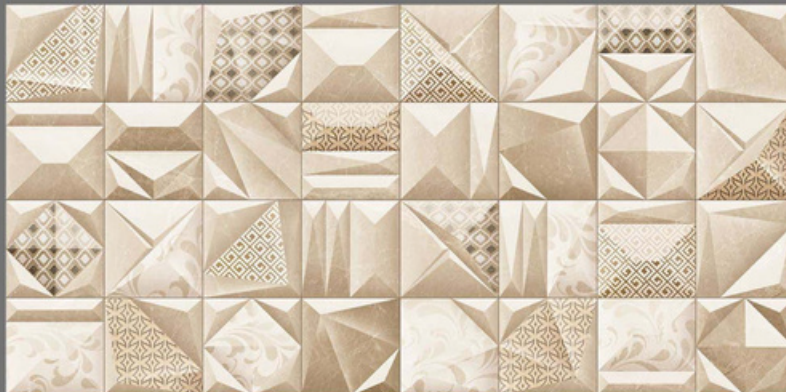

Wall Tiles

EXCLUSIVE COLLECTION

300X600MM | GLOSSY FINISH

21901-L

21901-HL1

21901-D

WALL TILES | 30x60cm

GLOSSY