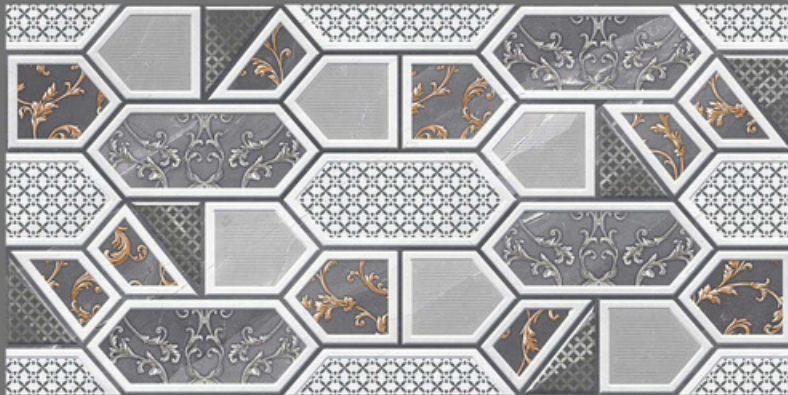

Wall Tiles

EXCLUSIVE COLLECTION

300X600MM | GLOSSY FINISH

21612-L

21612-HL1

21612-D

WALL TILES | 30x60cm

GLOSSY