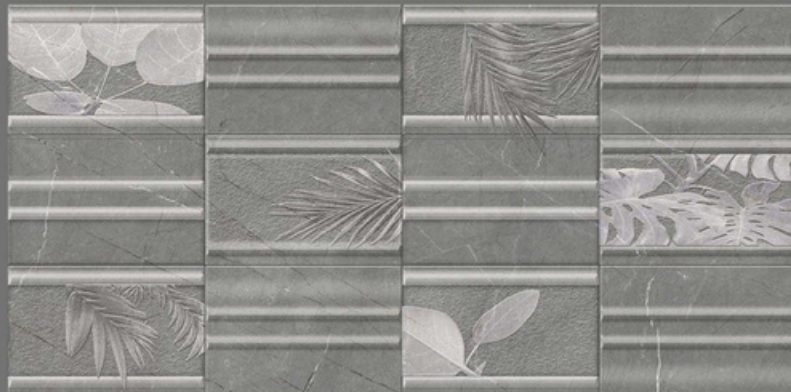

300X600MM | GLOSSY FINISH

21623-HL3