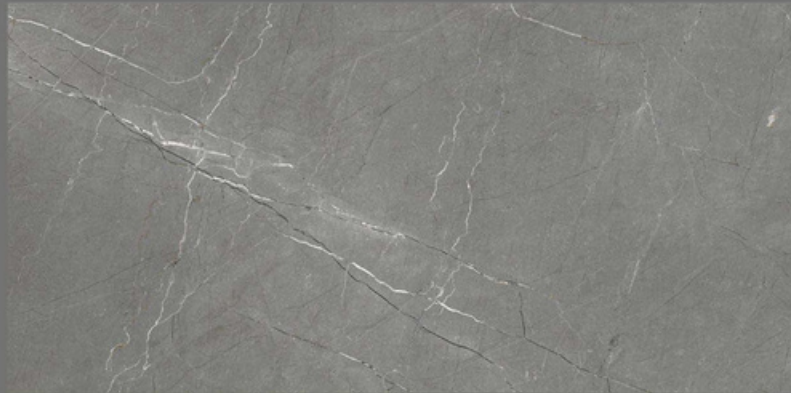

300X600MM | GLOSSY FINISH

21623-D