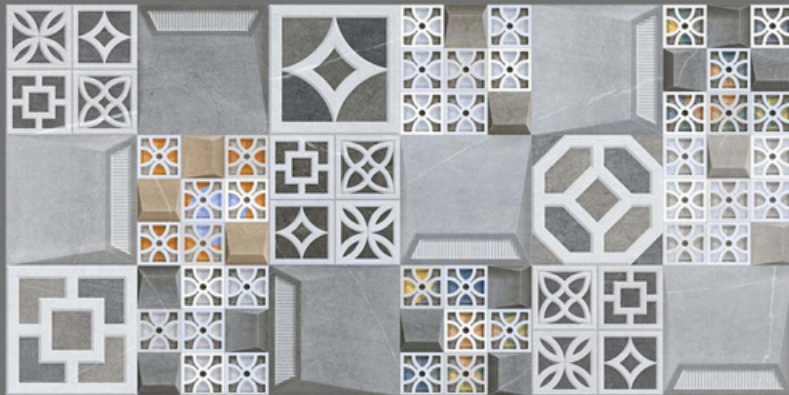

High Definition

Digital tech.

Wall Tiles

EXCLUSIVE COLLECTION

300X600MM | GLOSSY FINISH

21950-L

21950-HL1

(R) ●