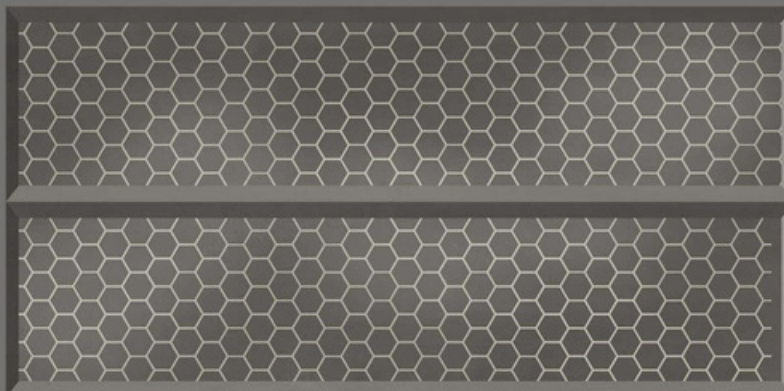

Use 3mm Space

High Definition

Digital tech.

Wall Tiles

EXCLUSIVE COLLECTION

300X600MM | GLOSSY FINISH

21835-L

21835-HL2