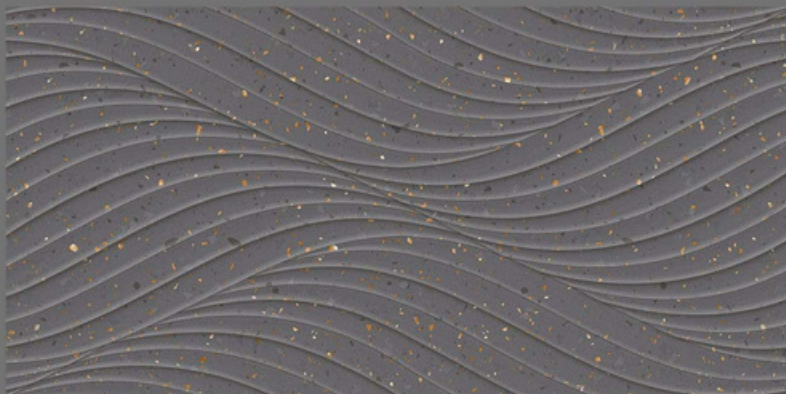

300X600MM | GLOSSY FINISH

Bedroom

Bathroom

Kitchen

Livingroom

Elevation

21613-HL1