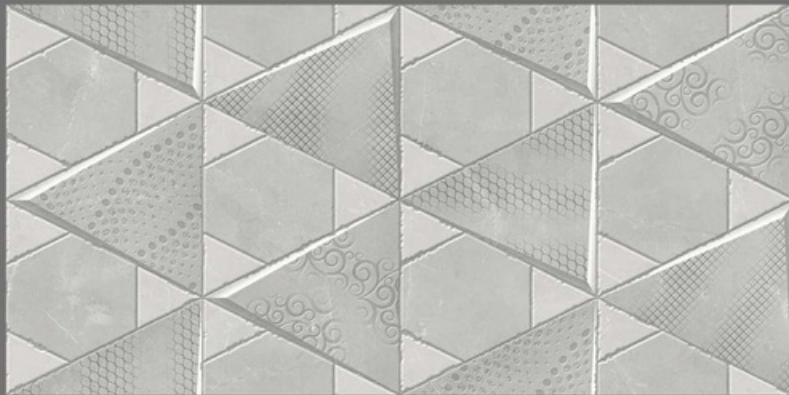

Digital tech.

Wall Tiles

EXCLUSIVE COLLECTION

300X600MM | GLOSSY FINISH

21906-L

21906-HL1

21906-D

WALL TILES | 30x60cm