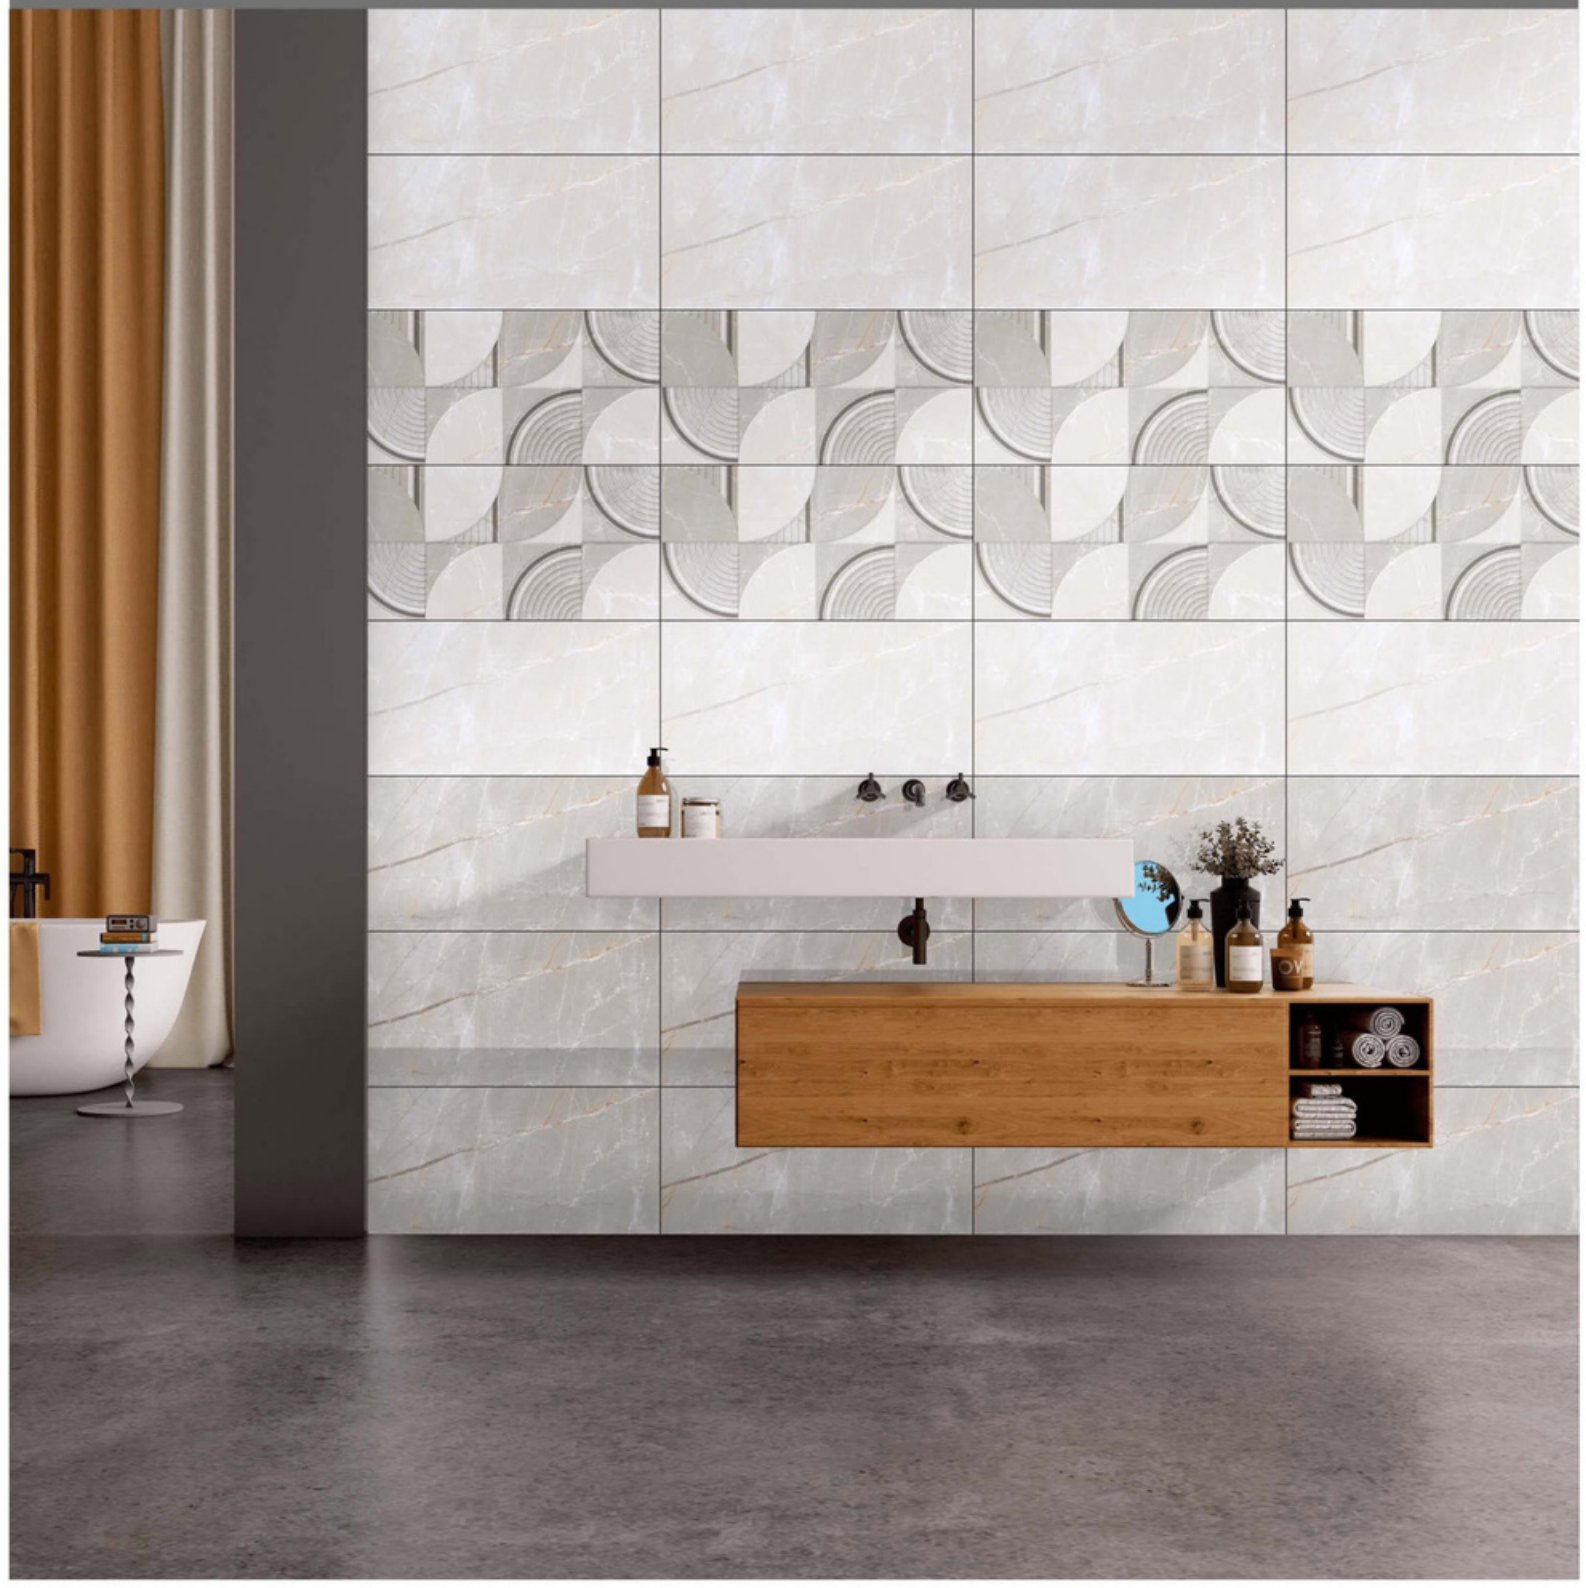

21976-L

21976-HL1

21976-D

WALL TILES | 30x60cm

GLOSSY

Random design

Use 3mm Space

High Definition

Digital tech.

Wall Tiles

EXCLUSIVE COLLECTION

300X600MM | GLOSSY FINISH

22008-L

22008-HL1

22008-L

WALL TILES | 30x60cm