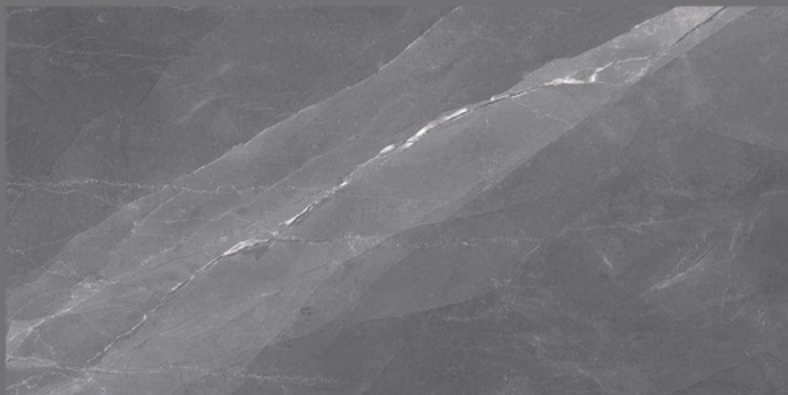

300X600MM | GLOSSY FINISH

21612-D