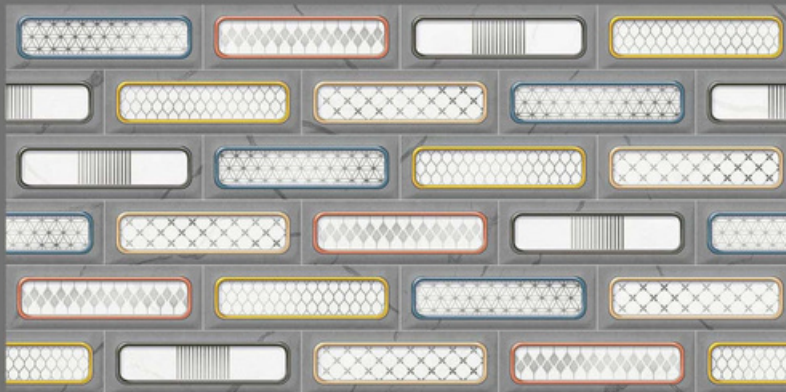

300X600MM | GLOSSY FINISH

21605-HL1