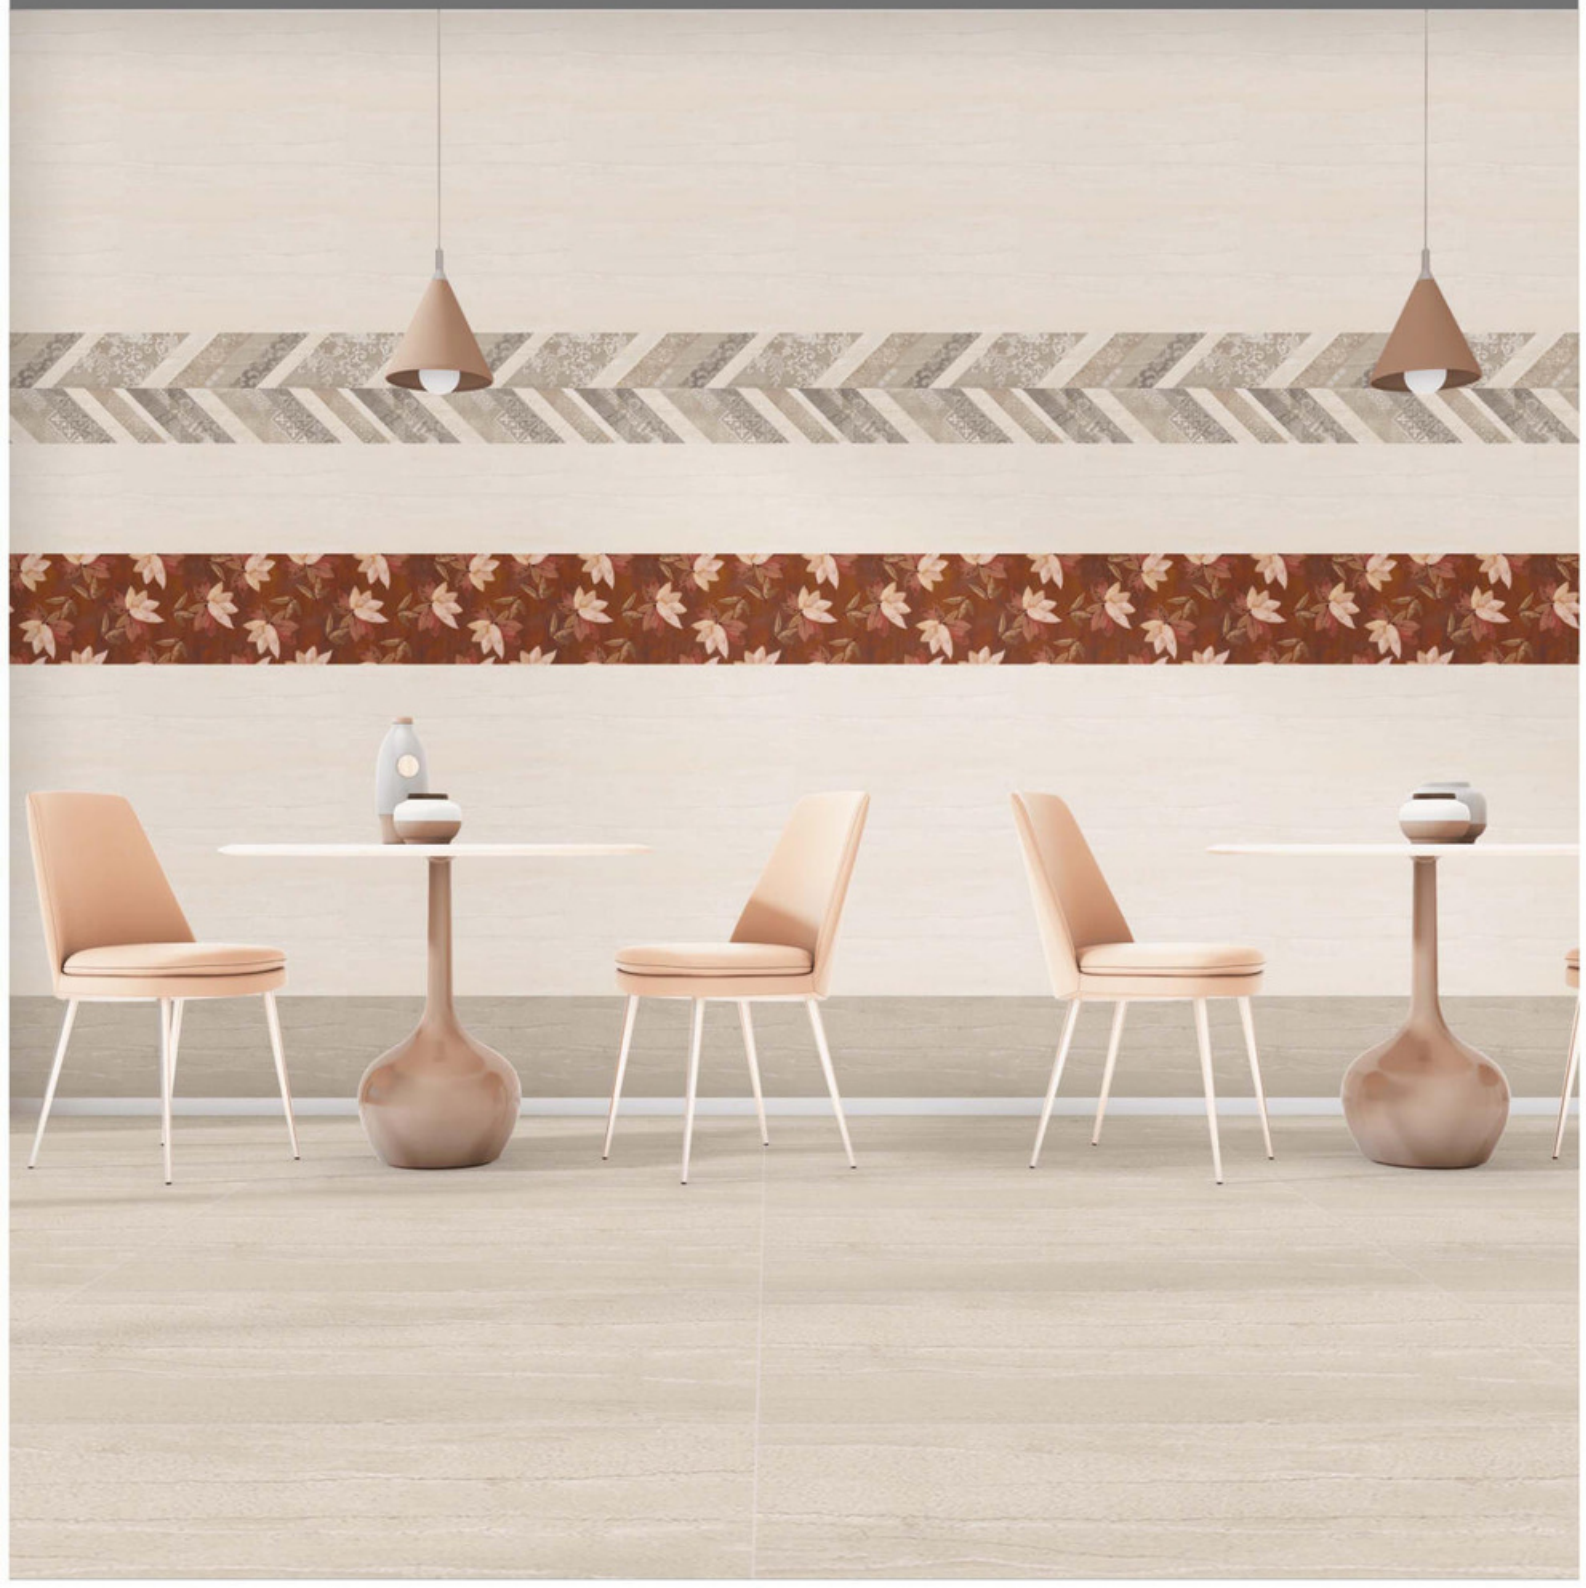

WALL TILES | 30x60cm

MATT

Random design

Use 3mm Space

High Definition

Digital tech.

Wall Tiles

EXCLUSIVE COLLECTION