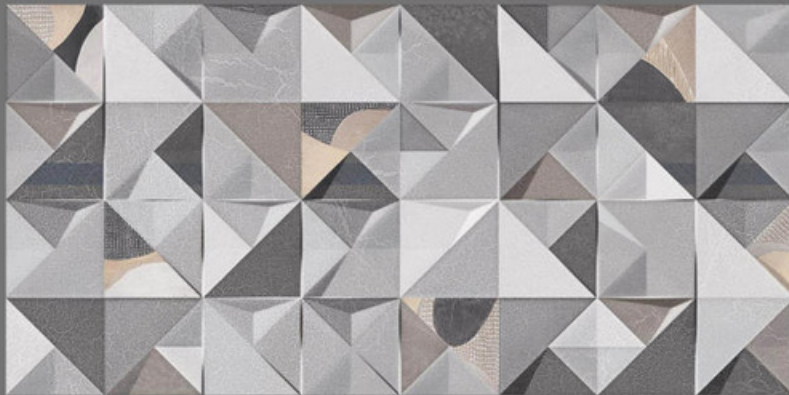

High Definition

Digital tech.

Wall Tiles

300X600MM | MATT FINISH

31518-D

31518-HL1

31518-D

WALL TILES | 30x60cm