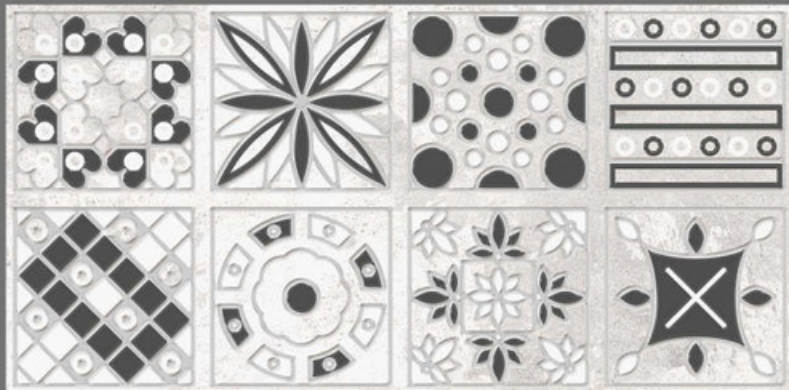

Kitchen

Livingroom

Elevation

31213-HL1

31213-HL2

WALL TILES | 30x60cm

MATT

Random design