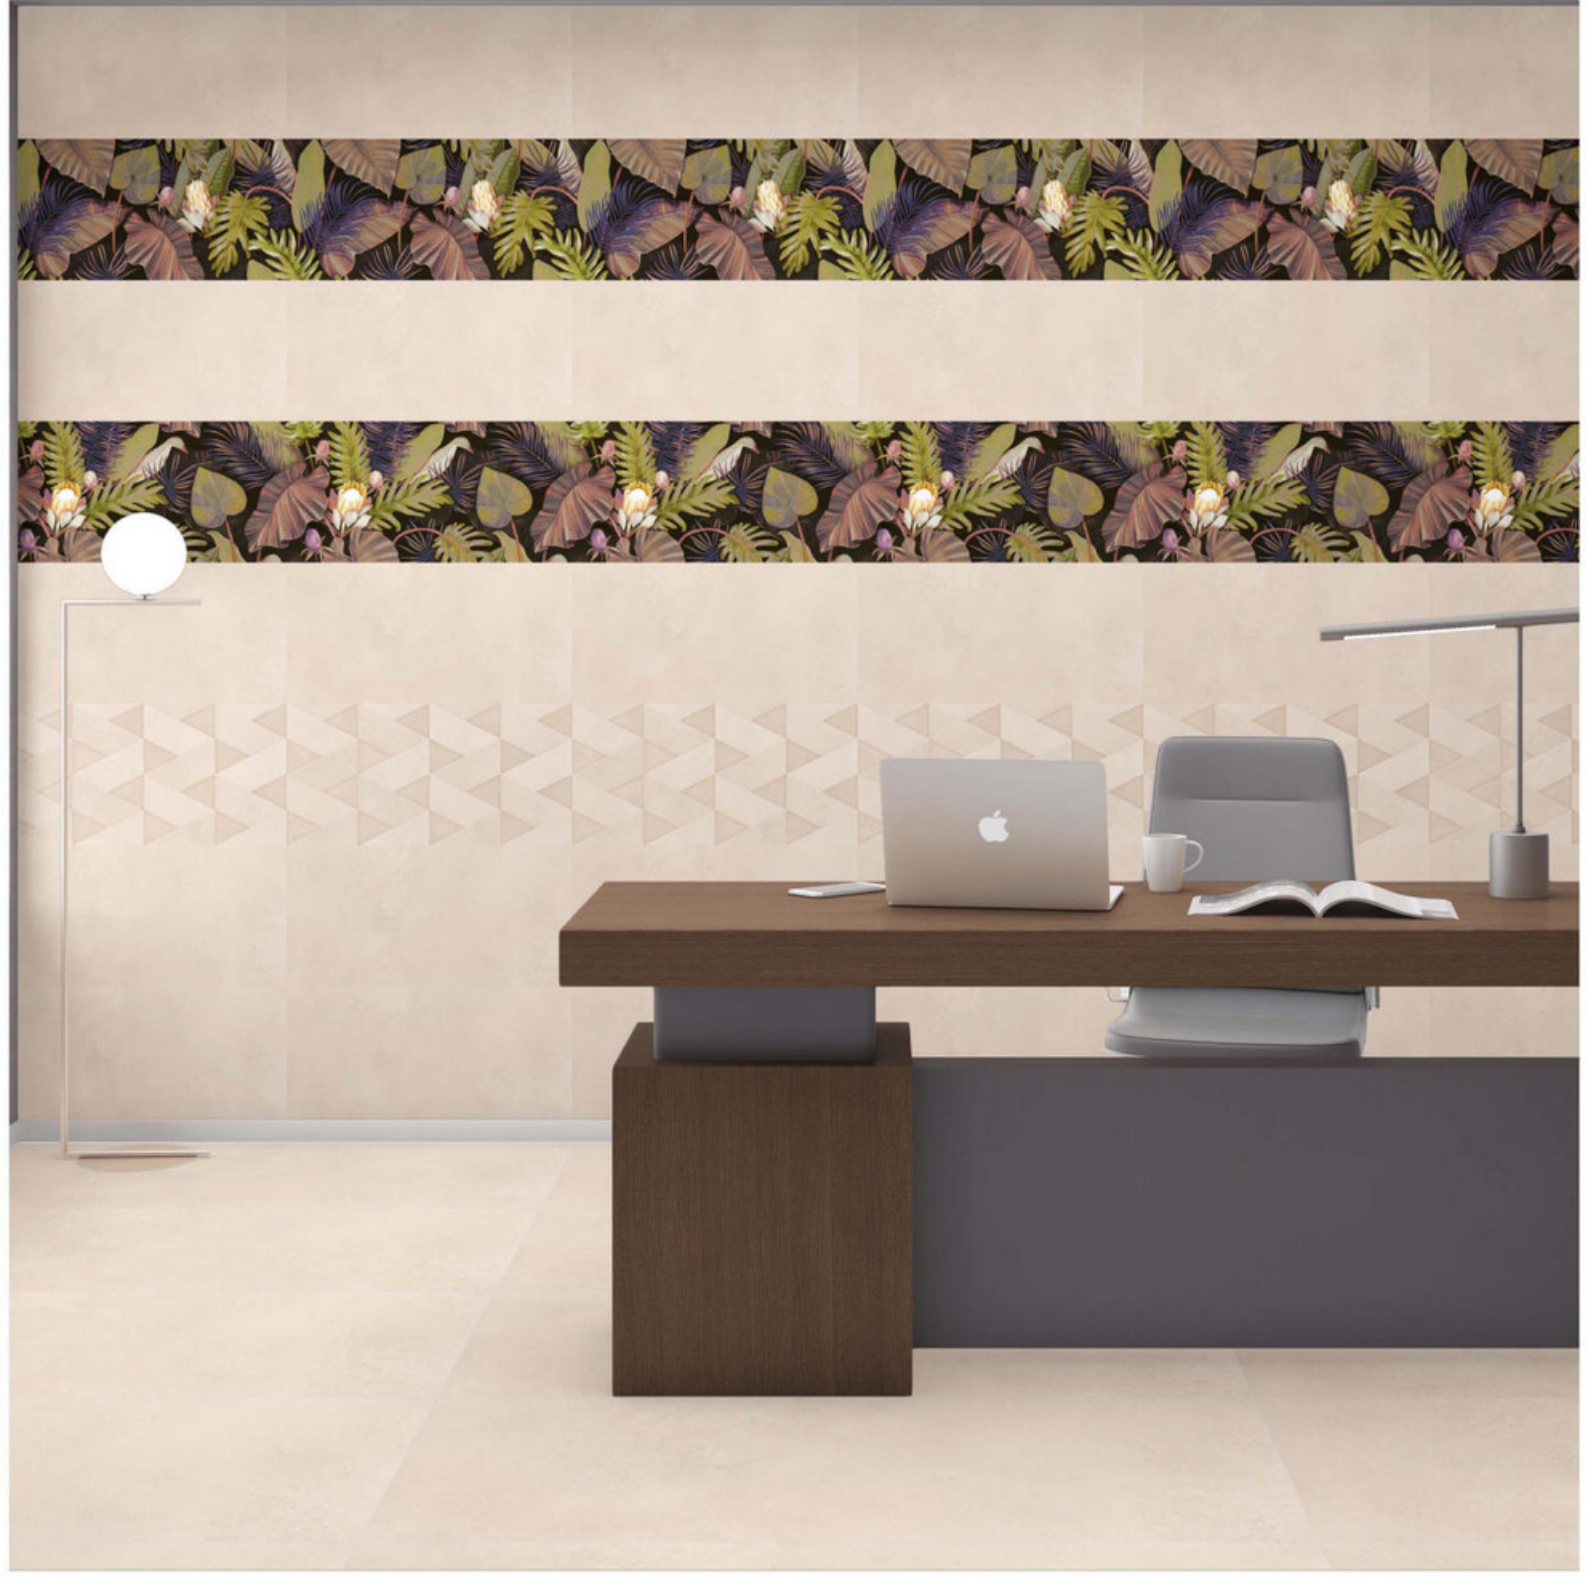

WALL TILES | 30x60cm

MATT

Random design

Use 3mm Space

High Definition

Digital tech.

Wall Tiles

EXCLUSIVE COLLECTION