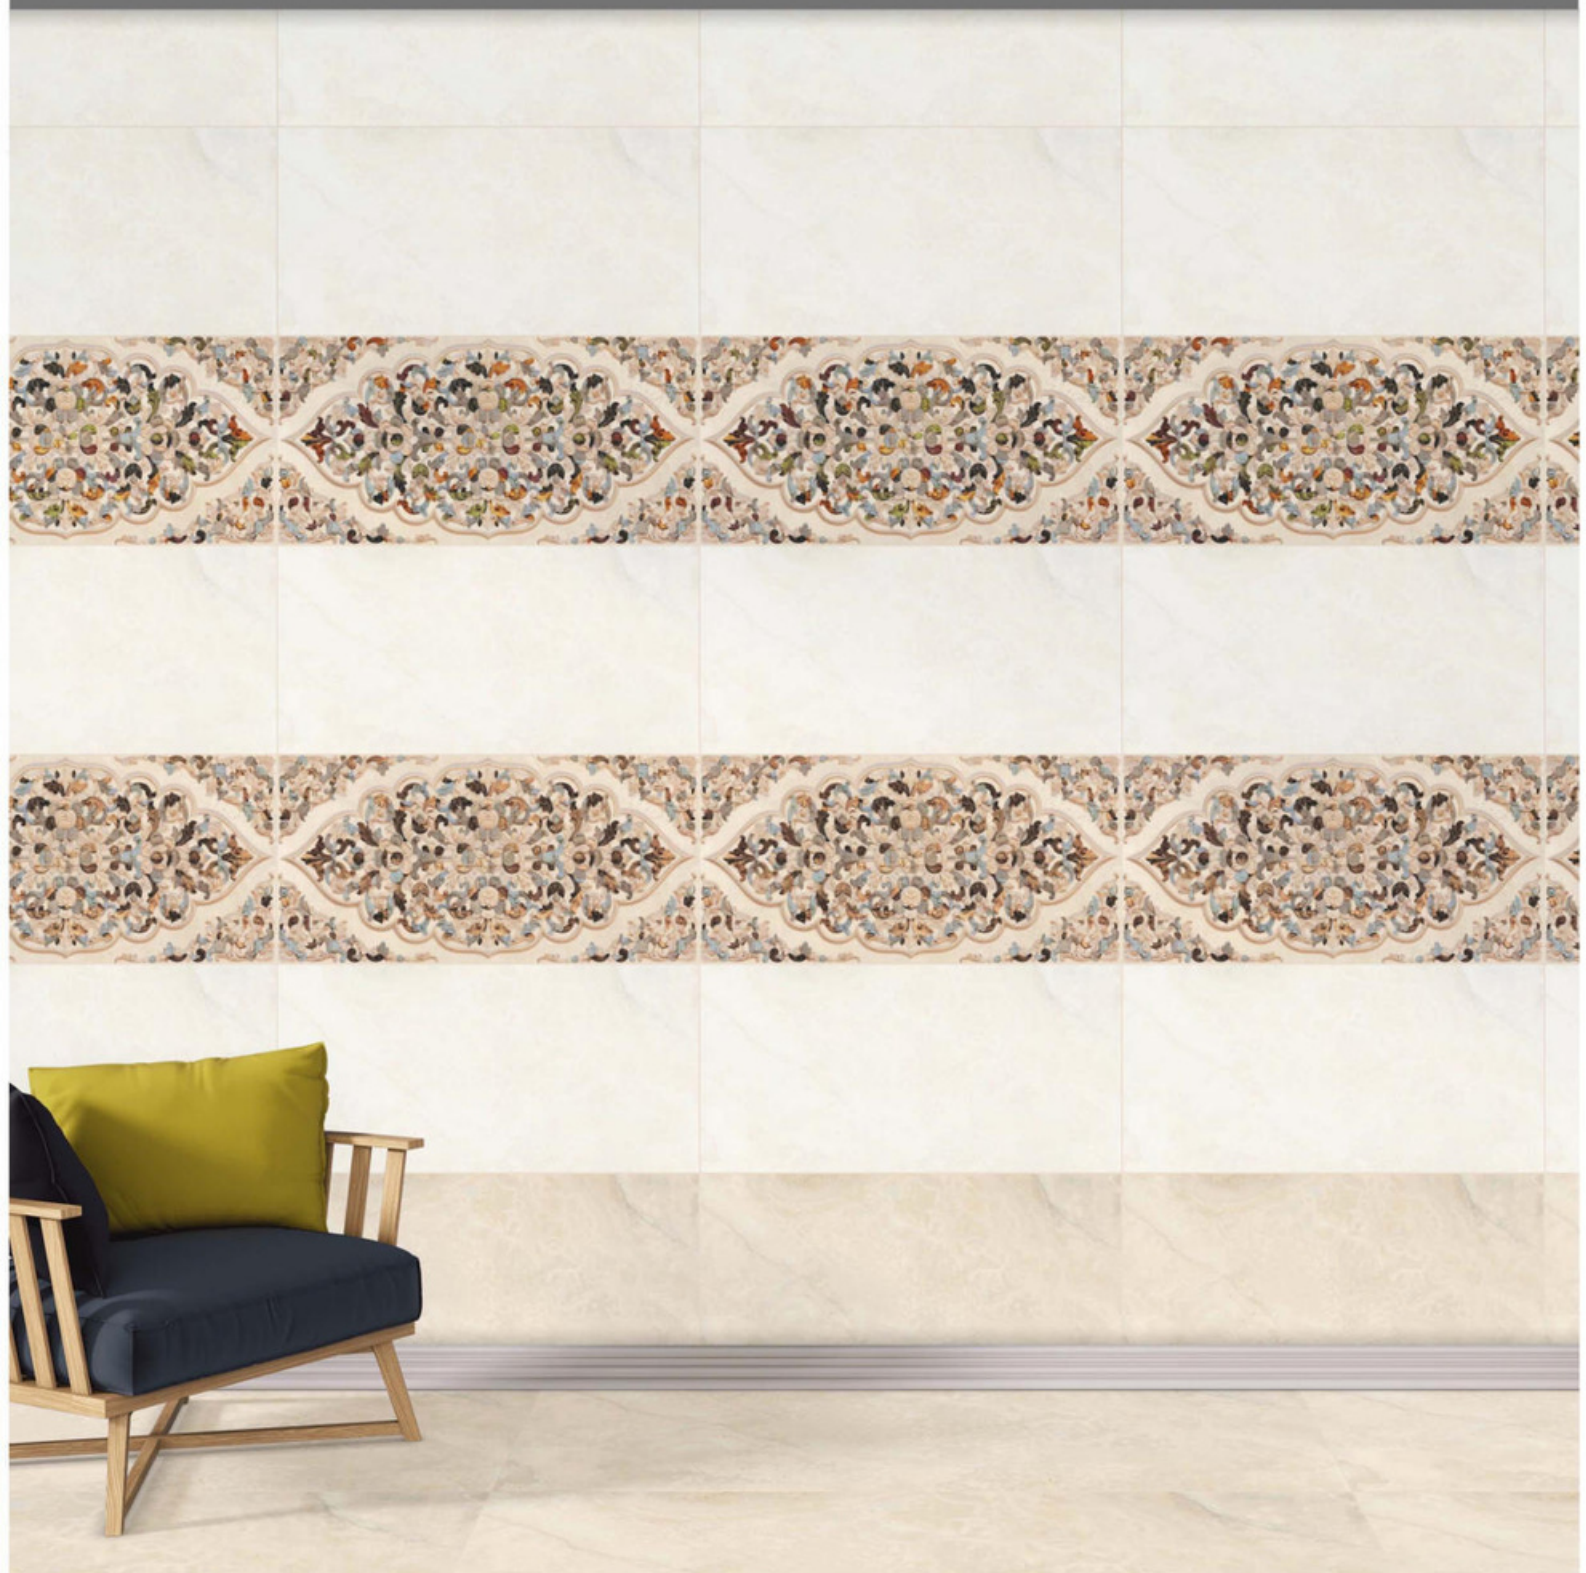

WALL TILES | 30x60cm

MATT

Random design

Use 3mm Space

High Definition

Digital tech.

Wall Tiles