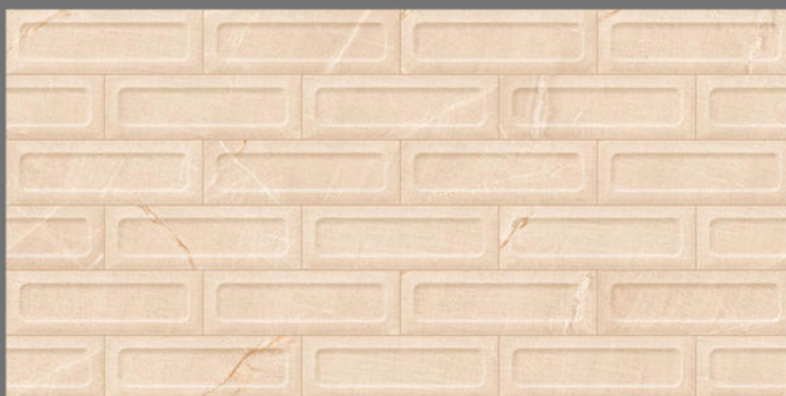

Wall Tiles

EXCLUSIVE COLLECTION

300X600MM | MATT FINISH

31446-D

31446-HL1

31446-HL2(P-105)

WALL TILES | 30x60cm

MATT