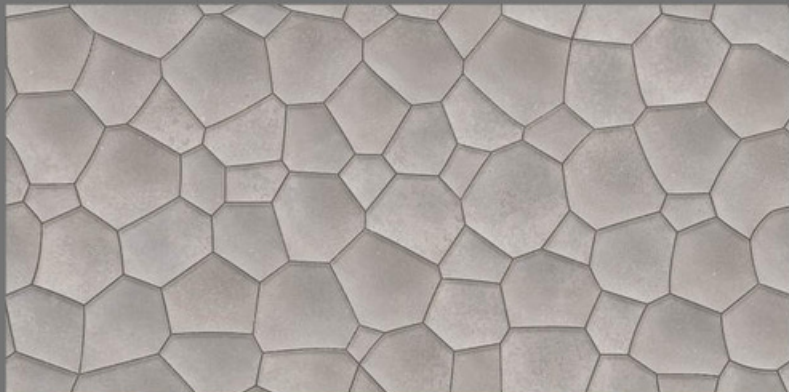

31511-D

31511-HL1

31511-D

WALL TILES | 30x60cm

MATT

Random design

Use 3mm Space

High Definition