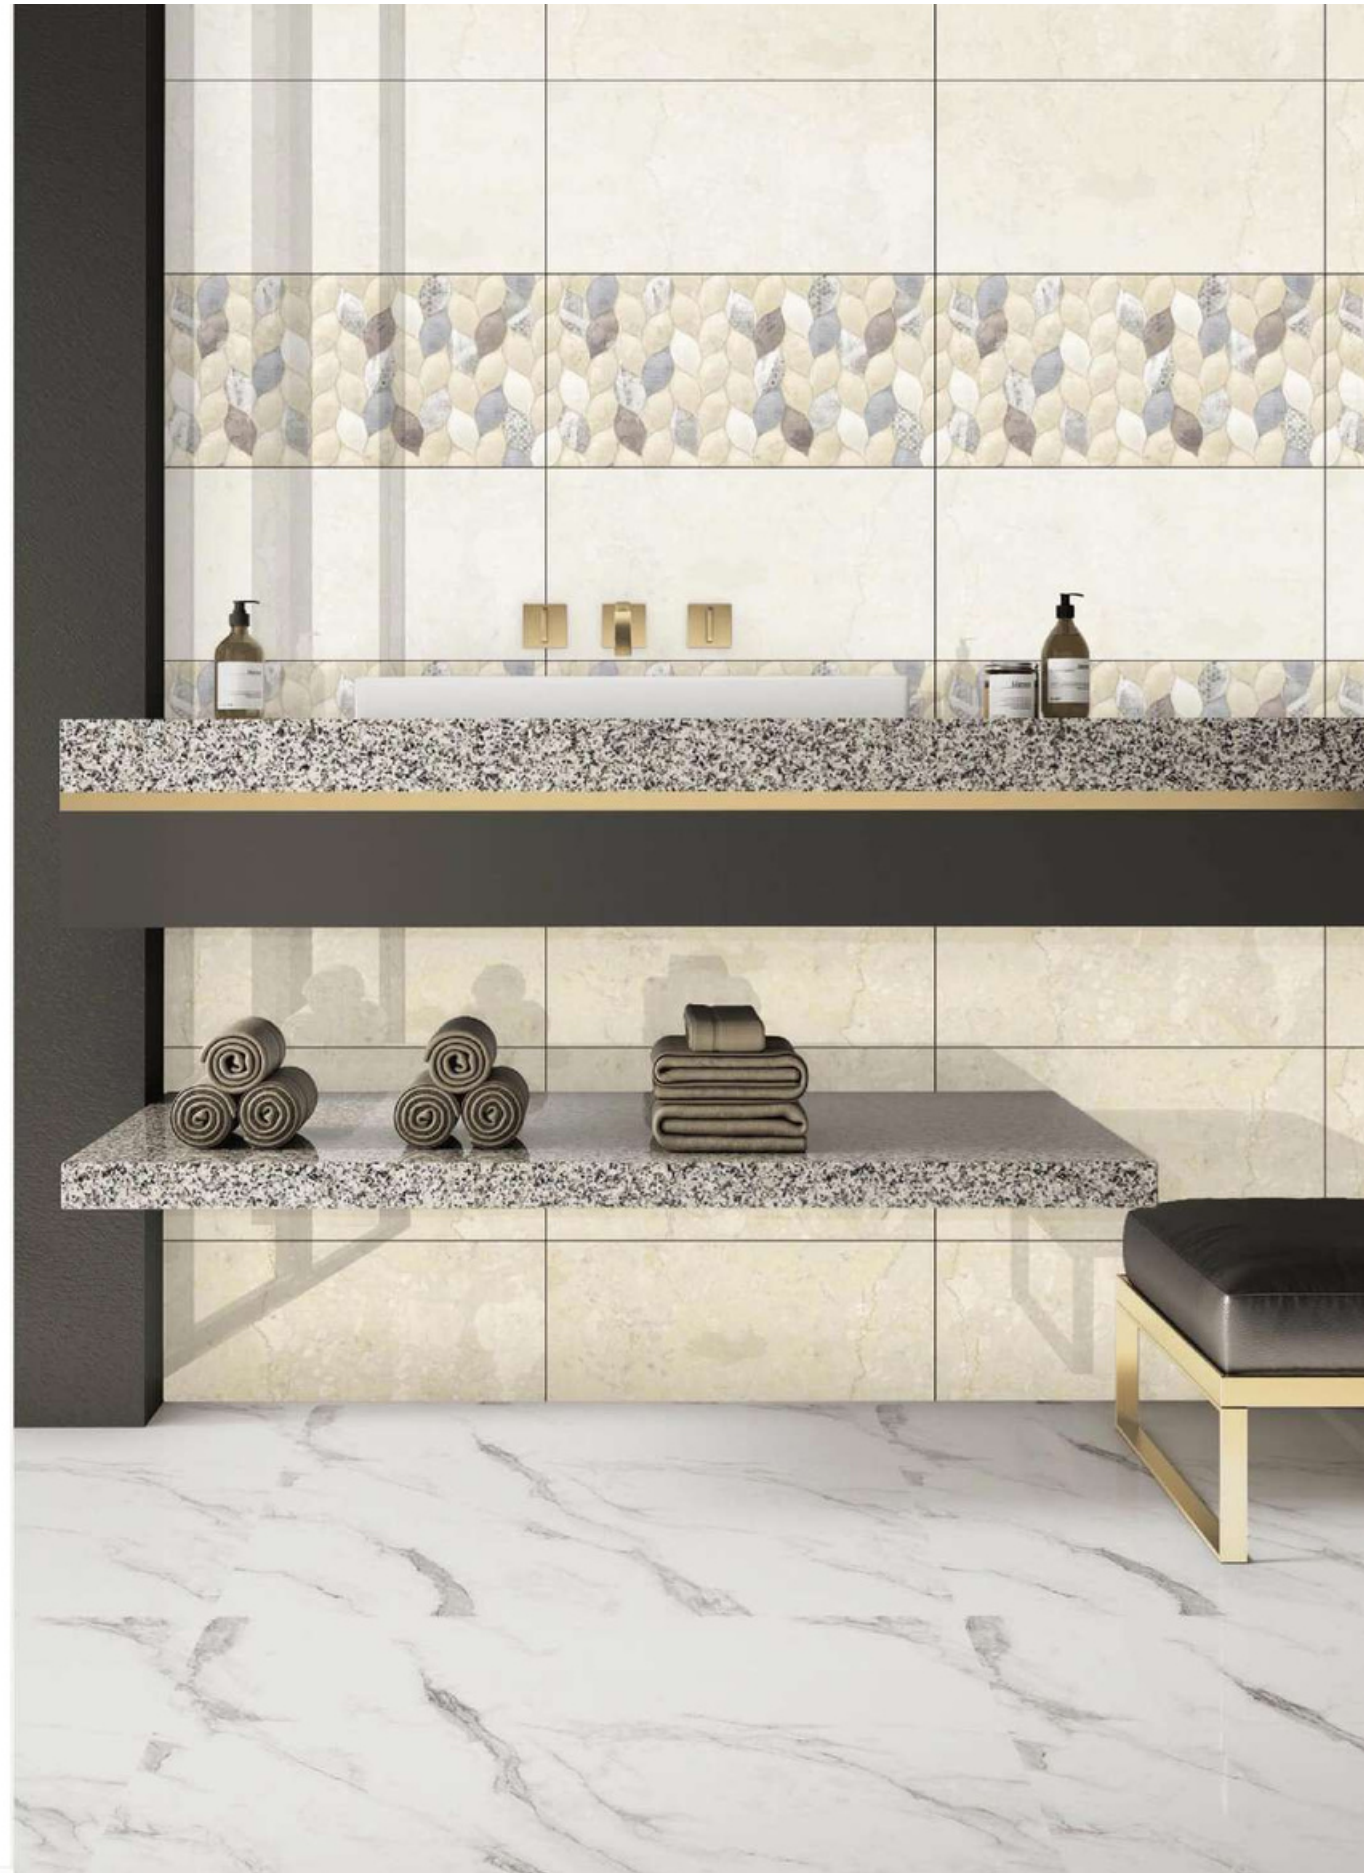

Random design

Use 3mm Space

High Definition

Digital tech.

Wall Tiles

300X600MM
WALL TILES | GLOSSY

21353 | L

21353 | HL1