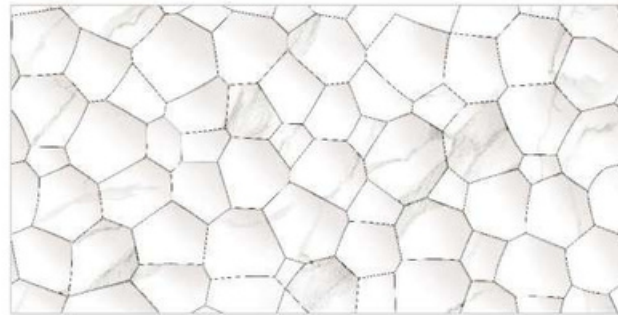

300X600MM
WALL TILES | **GLOSSY**

21329 | HL2

300X600MM
WALL TILES | **GLOSSY**