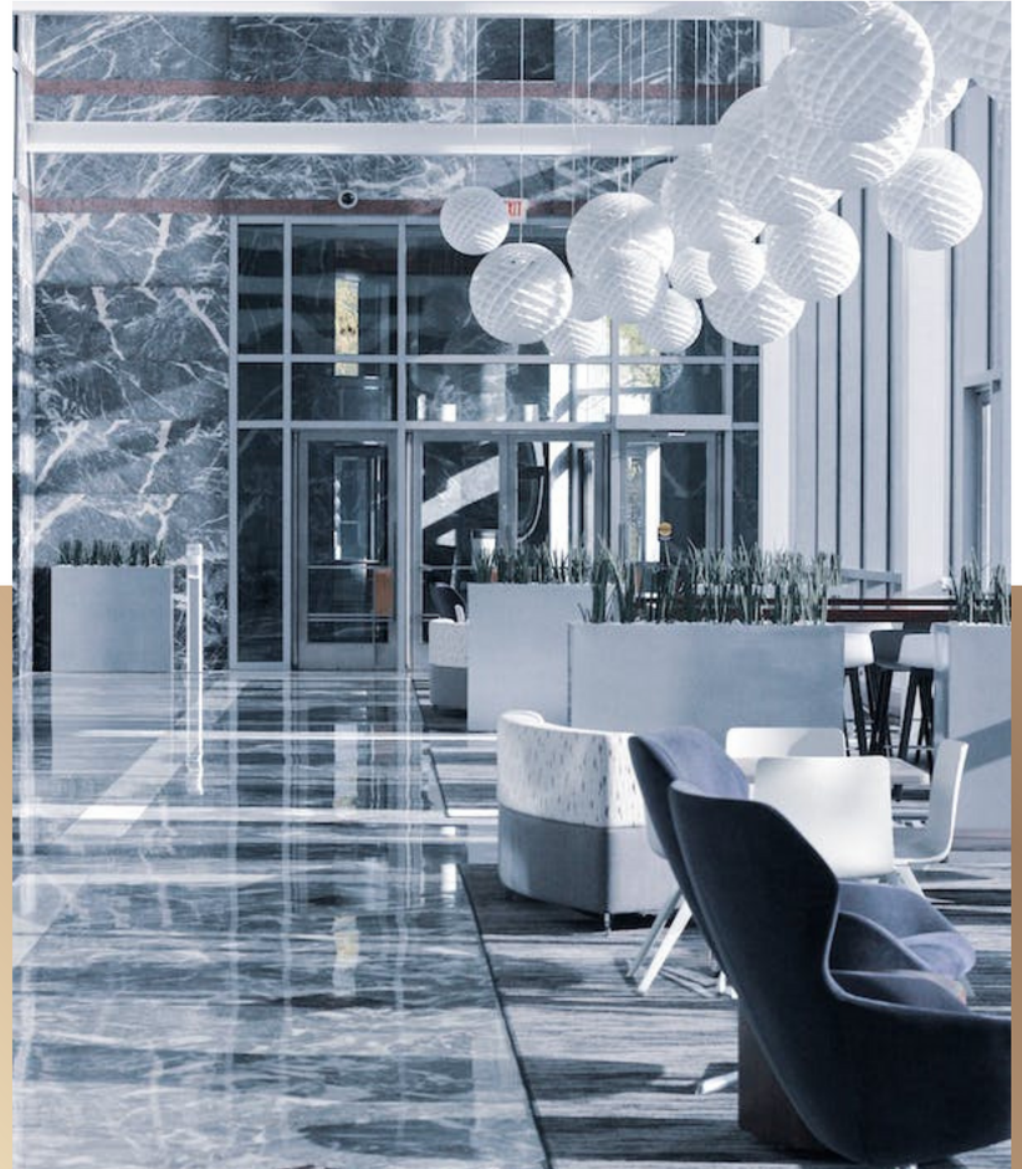

300X600MM
WALL TILES | GLOSSY

21612 | L

21612 | HL1

21612 | D

21612 | AF

Random design Use 3mm Space High Definition Digital tech. Wall Tiles

300X600MM
WALL TILES | GLOSSY

21615 | L