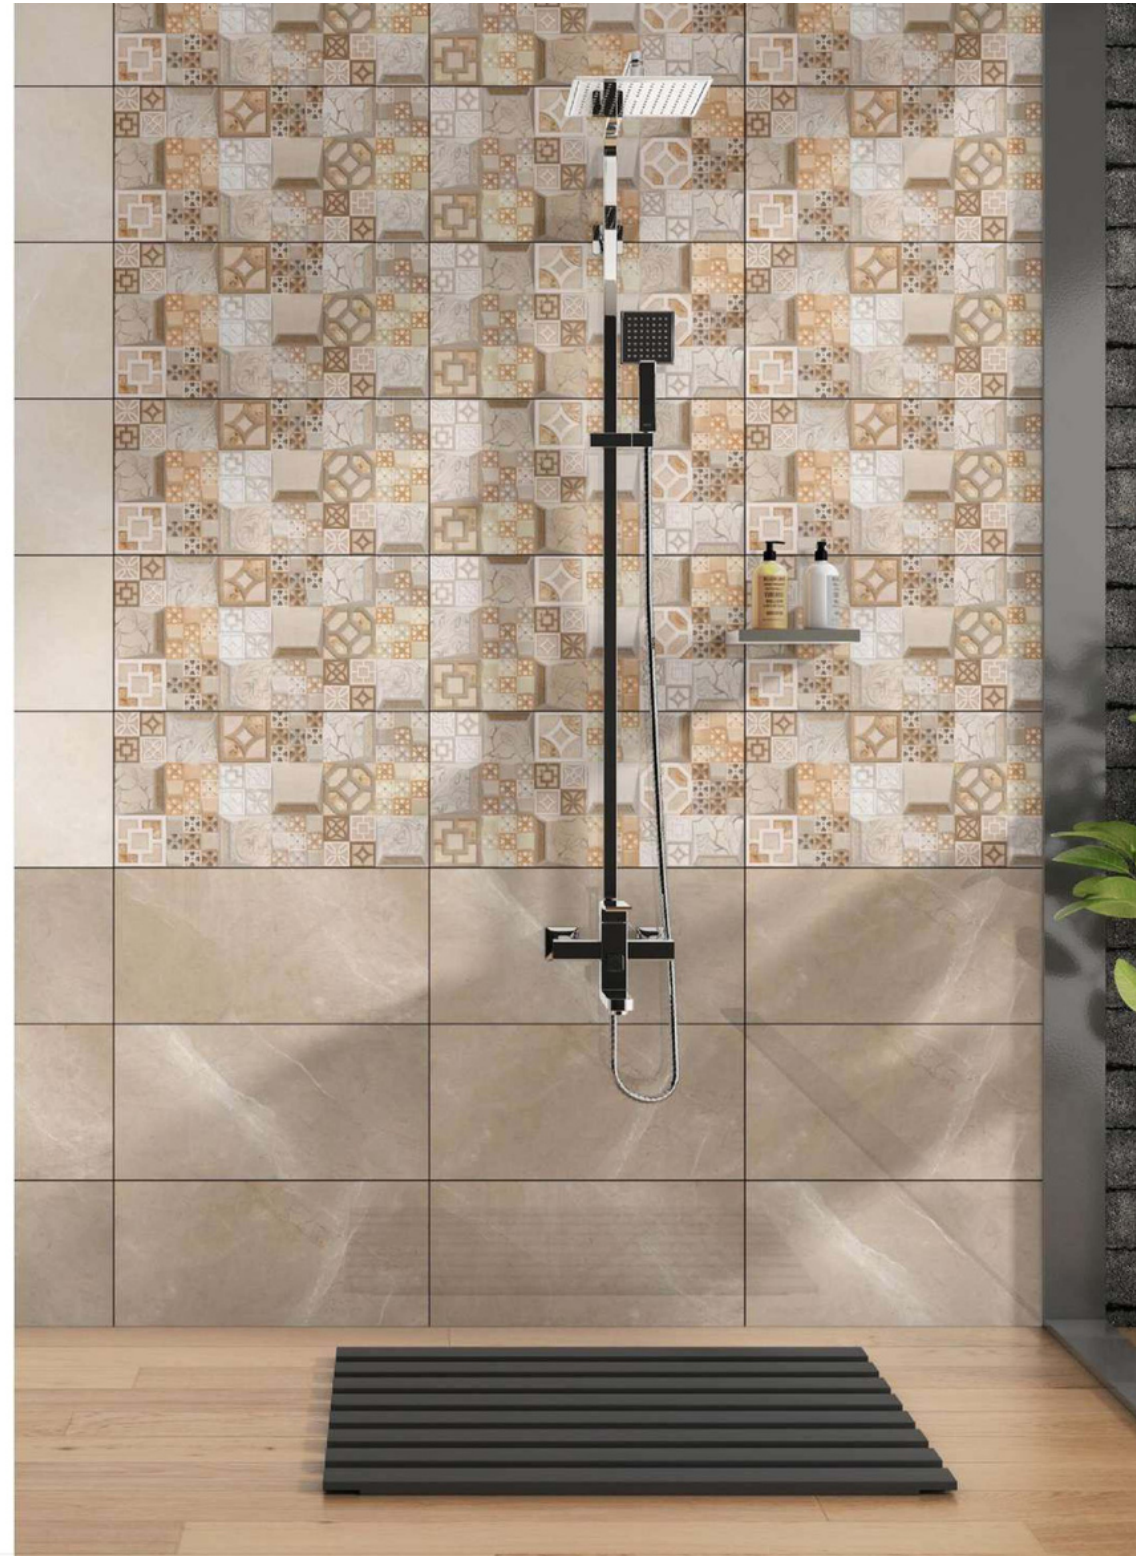

300X600MM
WALL TILES | GLOSSY

Random design

Use 3mm Space

High Definition

Digital tech.

Wall Tiles