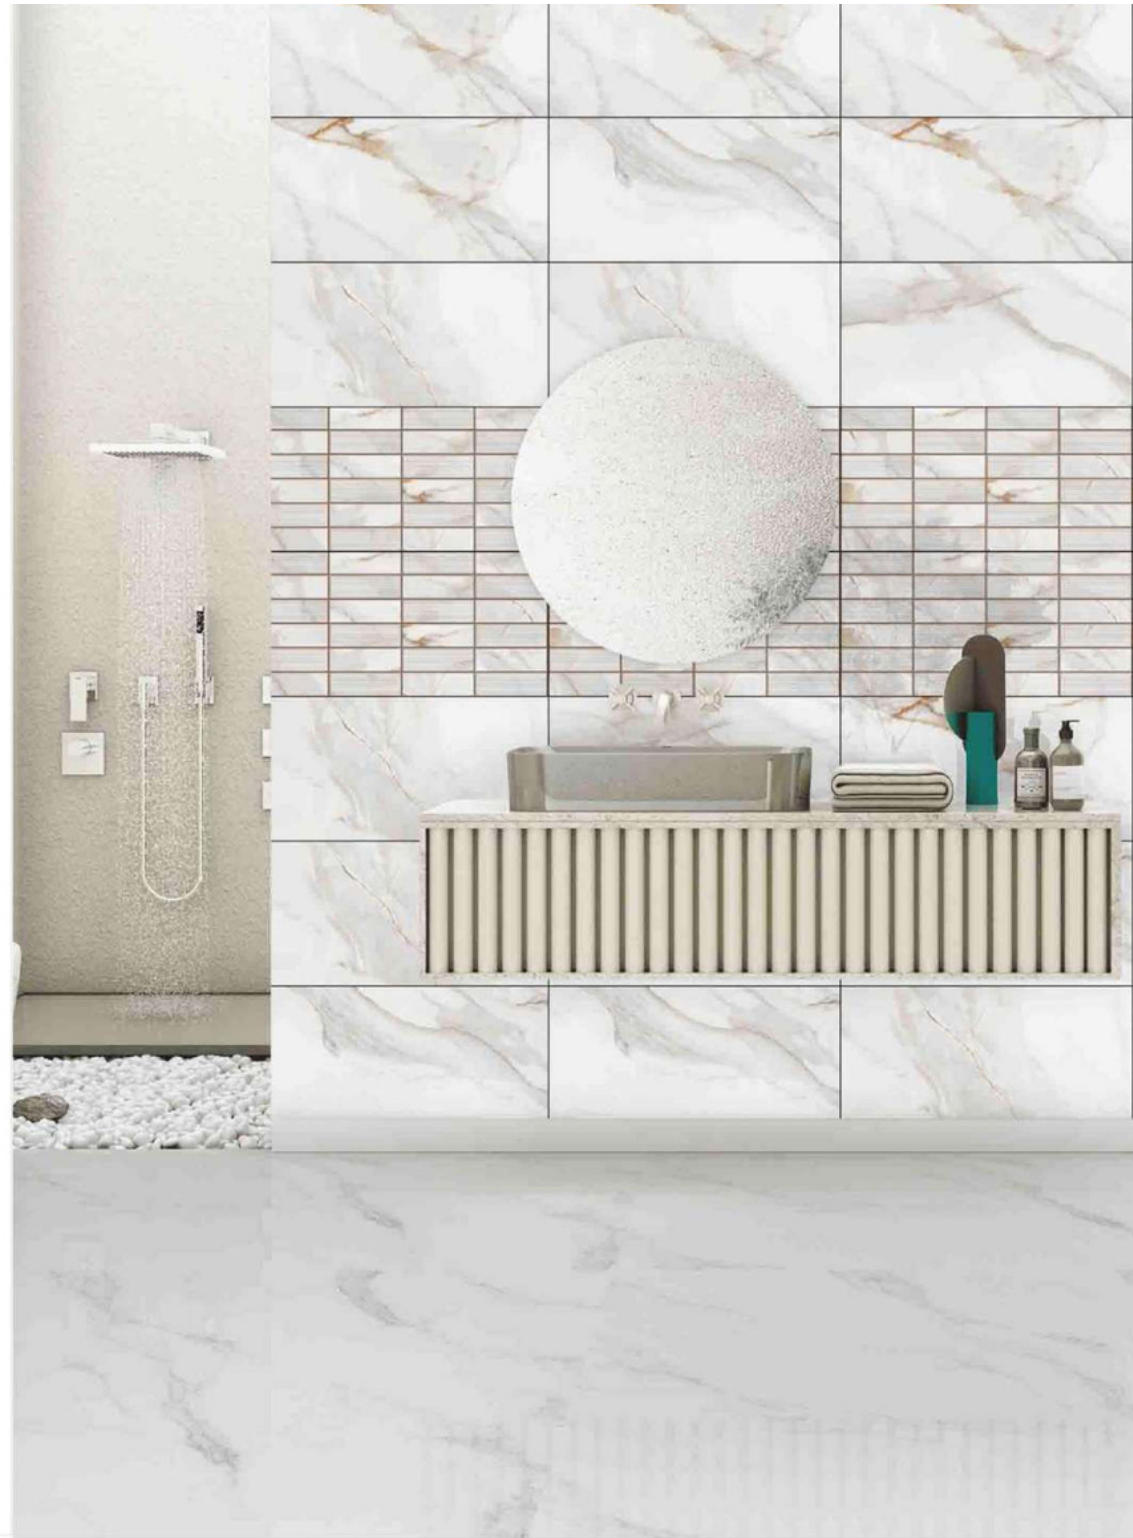

Use 3mm Space

High Definition

Digital tech.

Wall Tiles

300X600MM
WALL TILES | GLOSSY

21352 | L

21352 | NEW HL (P-56)

21352 | D