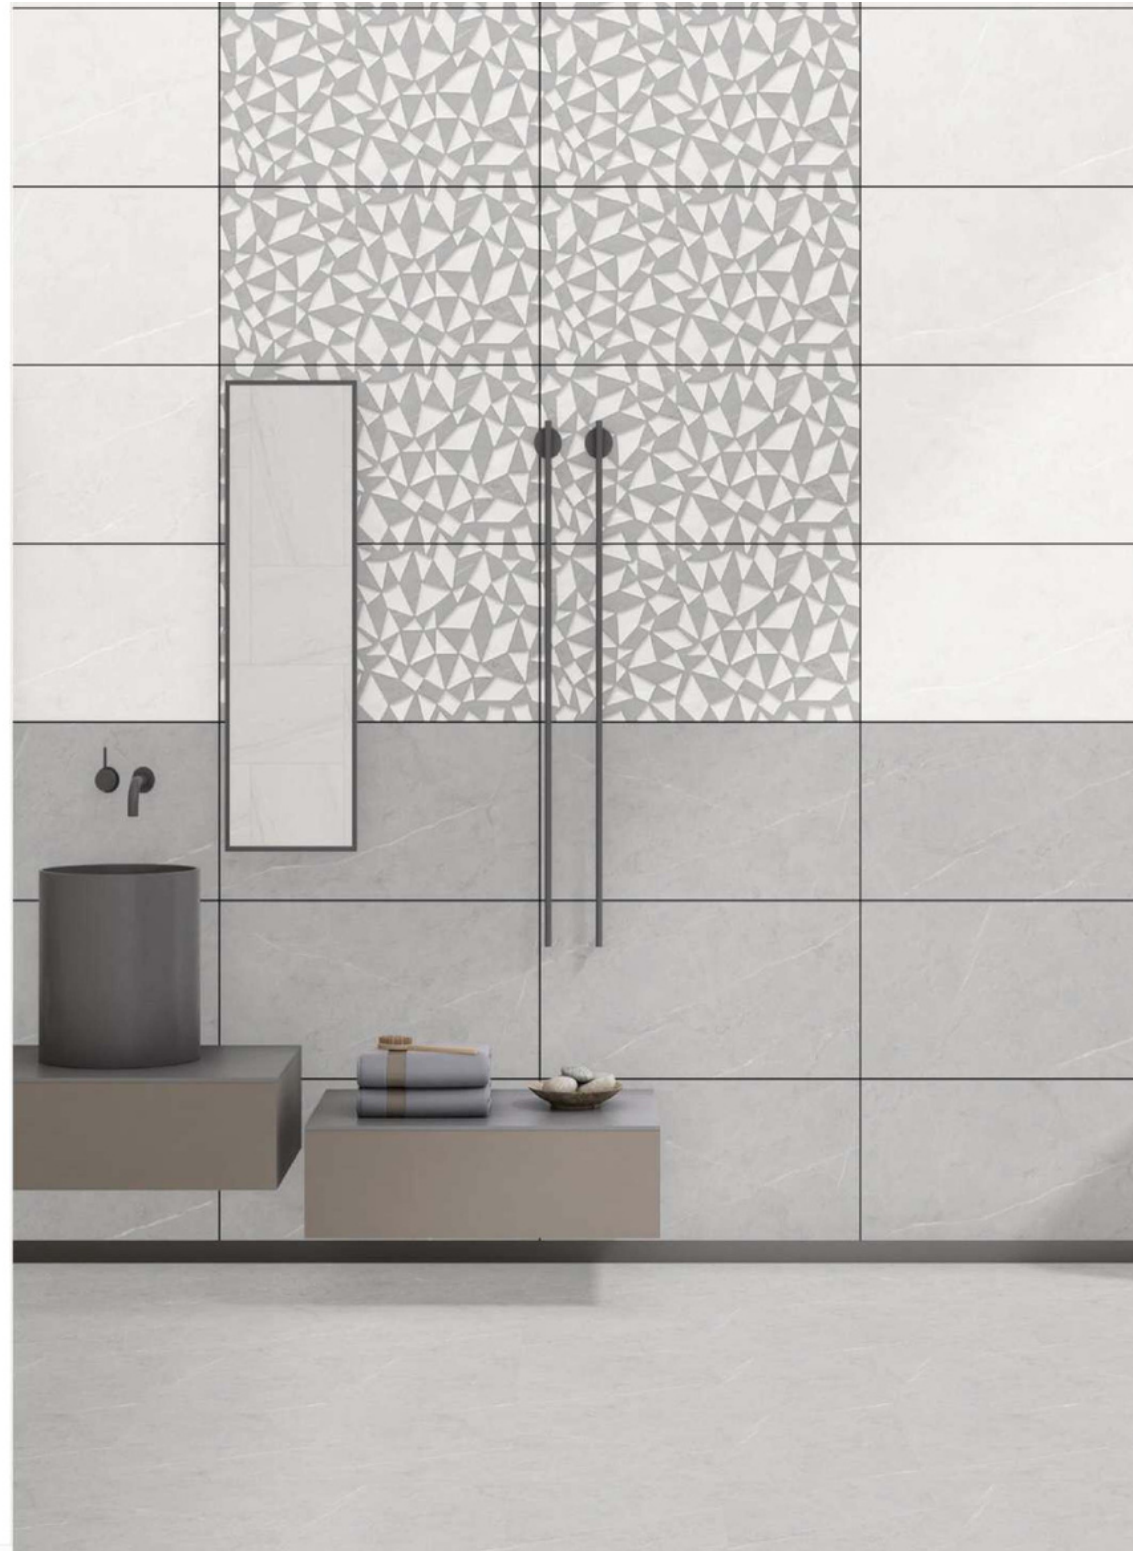

Use 3mm Space

High Definition

Digital tech.

Wall Tiles

300X600MM
WALL TILES | GLOSSY

21900 | D R1

21900 | HL1

21900 | D R2