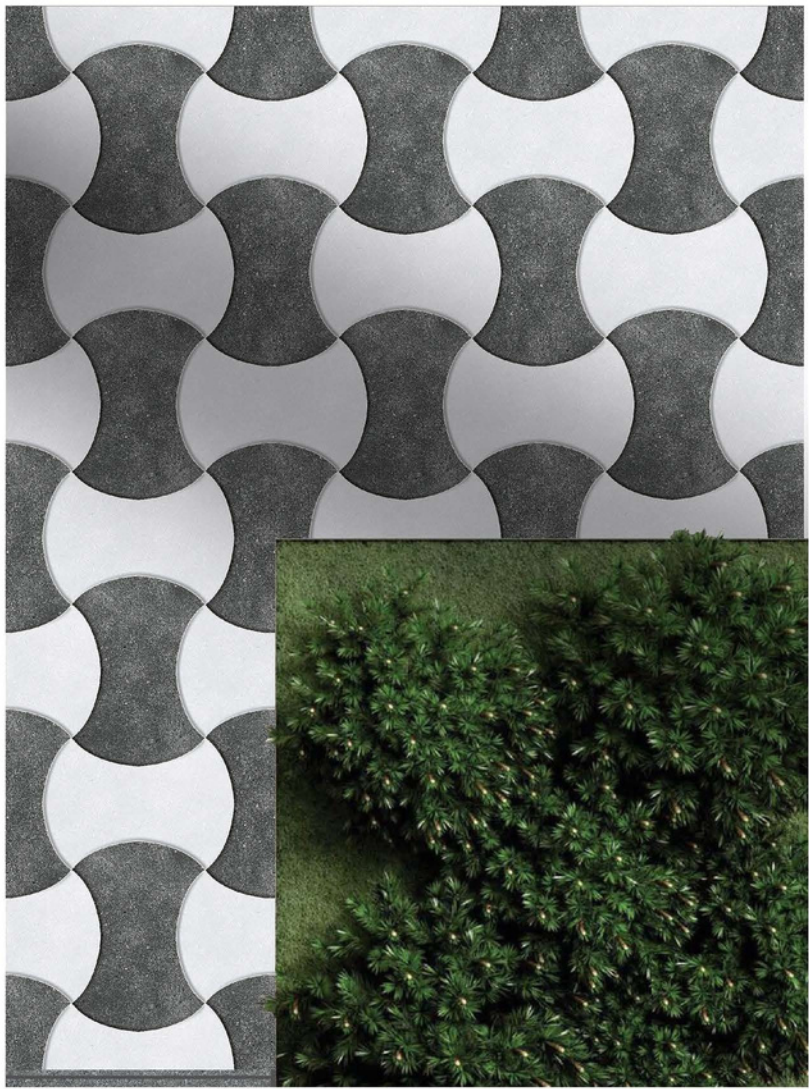

MAKER_062

MAKER_064-L

MAKER_061

MAKER_063

MAKER_064-D

| MAKER COLLECTION

SIZE : 400X400 MM
SURFACE : OUTDOOR

MAKER_065