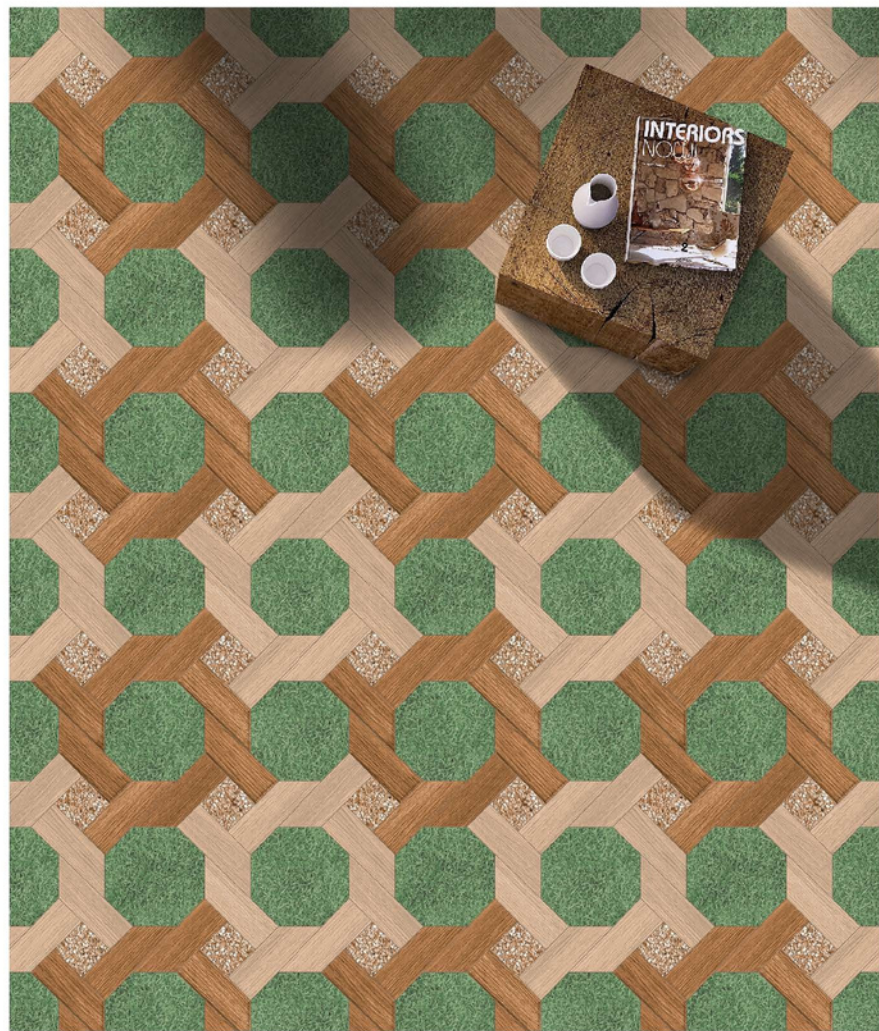

MAKER_135

MAKER_136

MAKER_137

MAKER_138

MAKER_139

MAKER_140

ROCK COLLECTION

SIZE : 400X400 MM
SURFACE : OUTDOOR