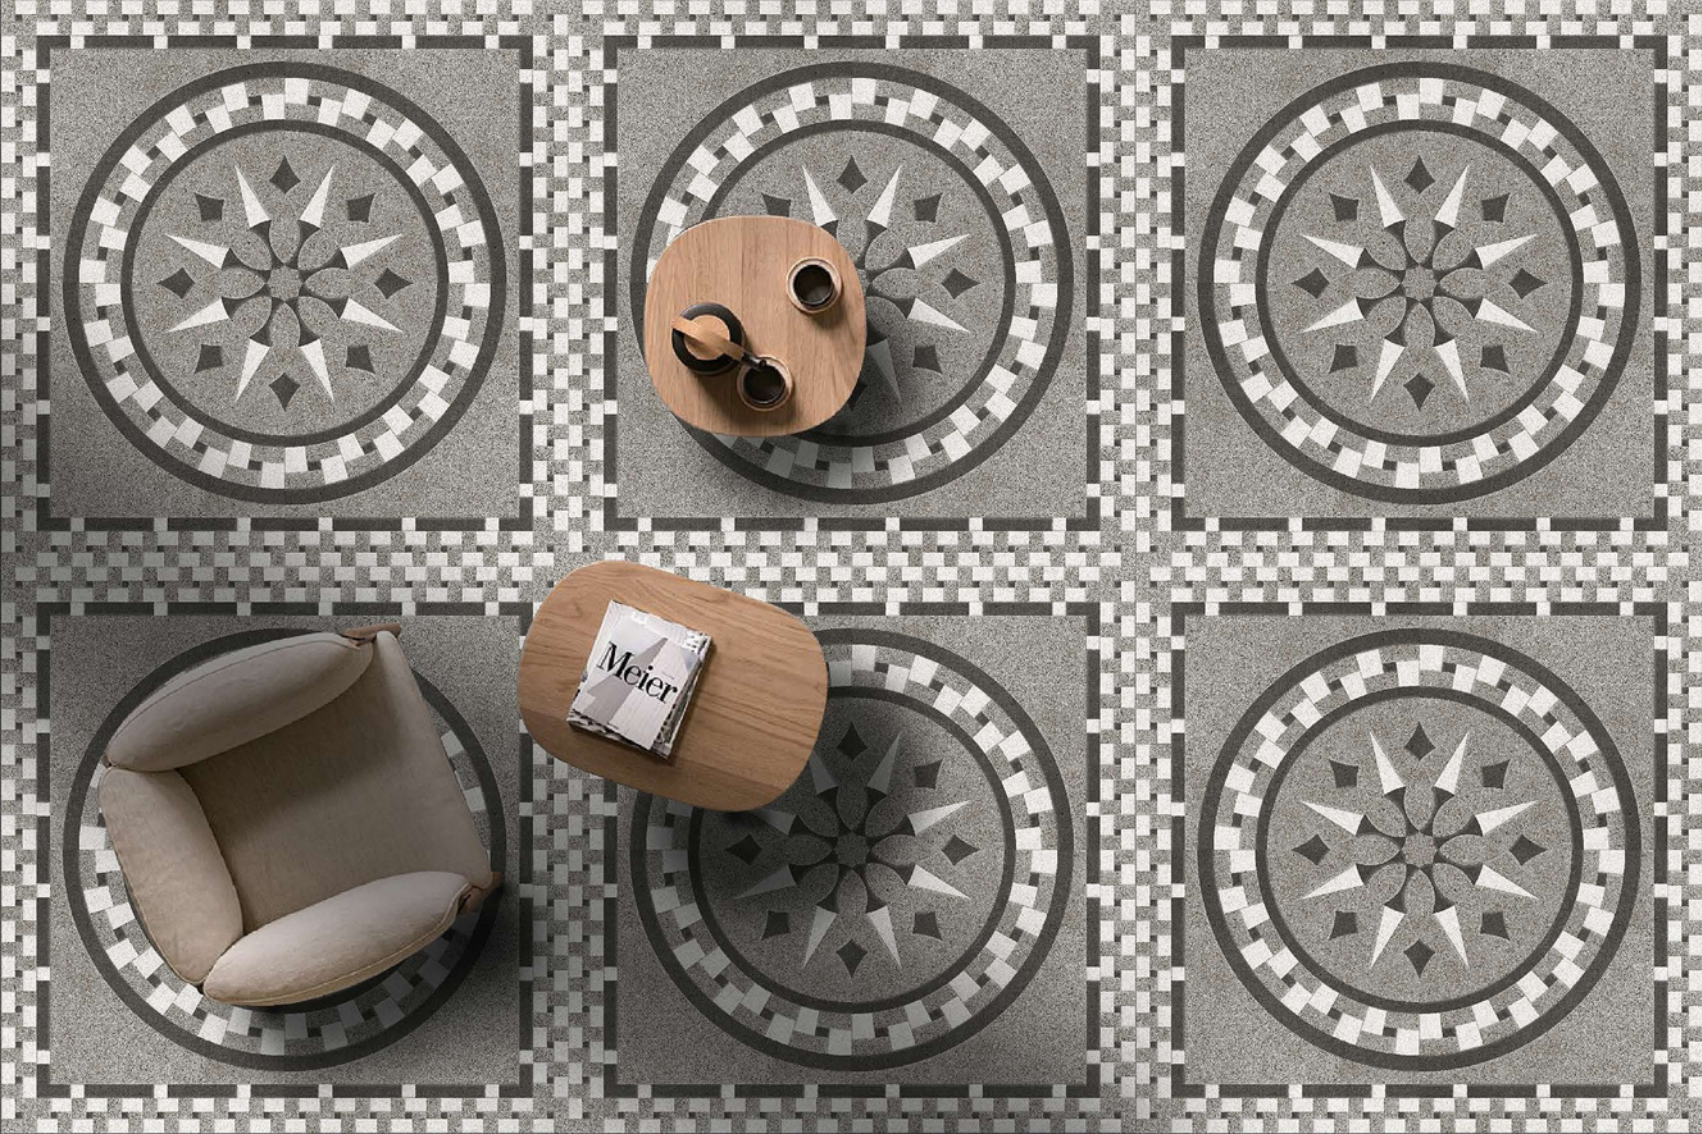

MAKER_073

MAKER_068-L

MAKER_072

MAKER_074

MAKER_068-D

| MAKER COLLECTION

SIZE : 400X400 MM
SURFACE : OUTDOOR

MAKER_075