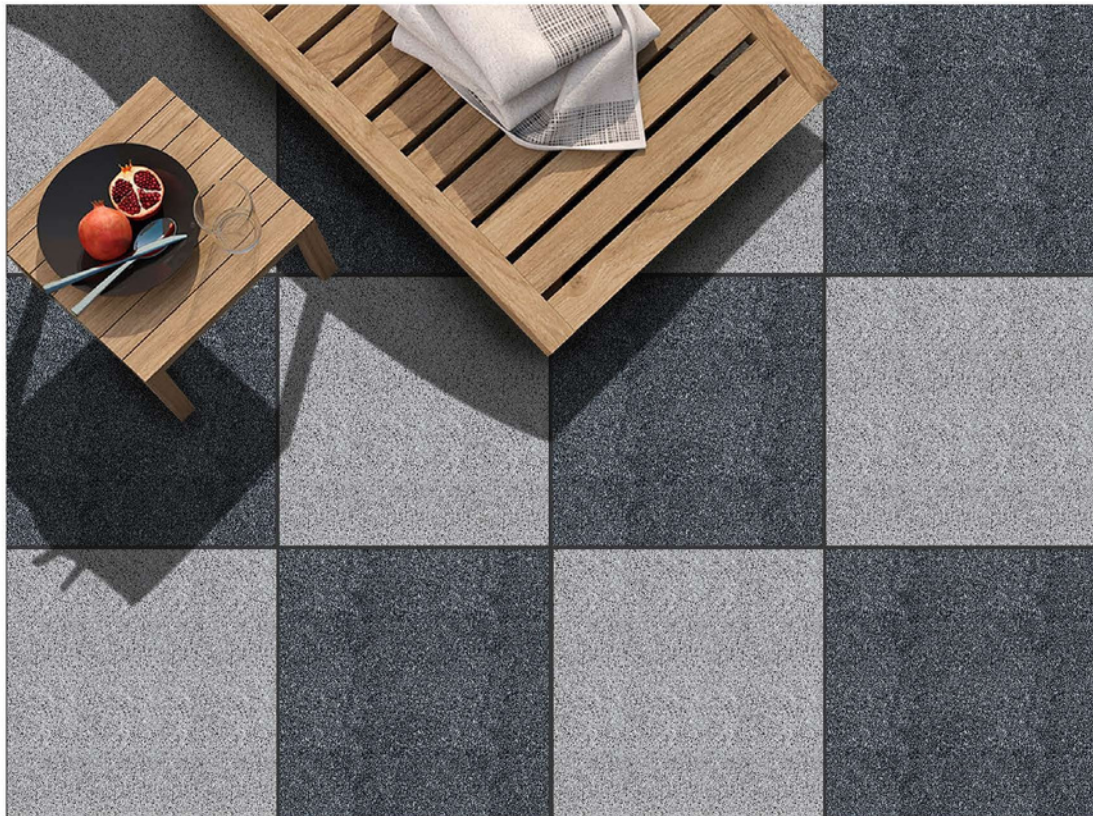

MAKER_033

MAKER COLLECTION

SIZE : 400X400 MM
SURFACE : OUTDOOR

MAKER_032

MAKER_035

| MAKER COLLECTION

SIZE : 400X400 MM
SURFACE : OUTDOOR

MAKER_036