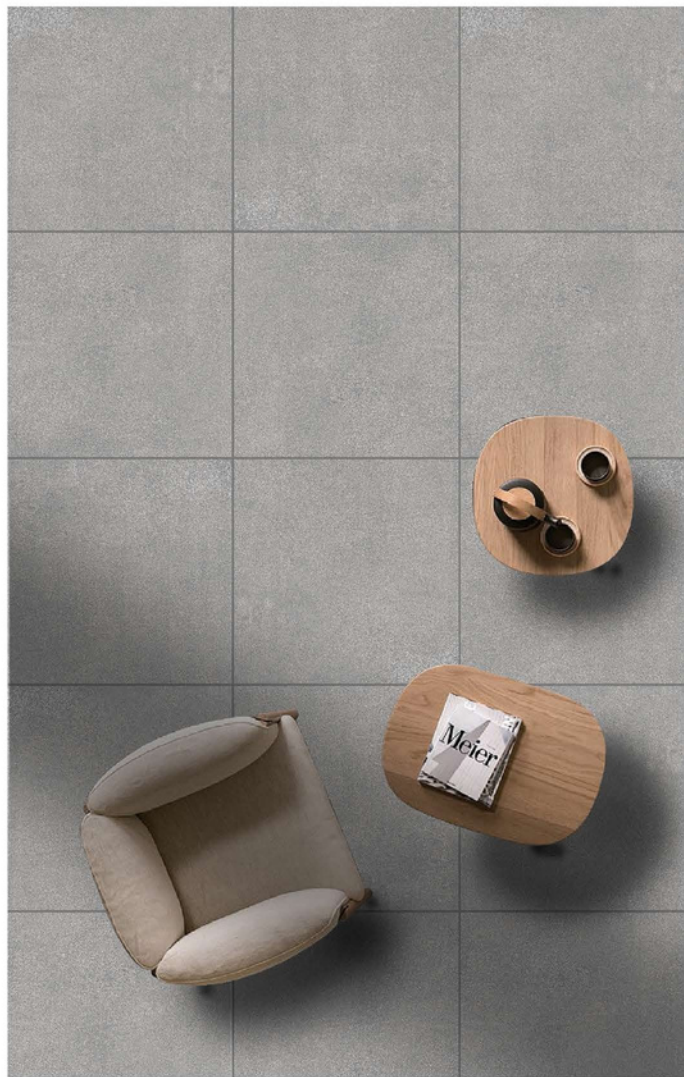

RUSTIC_039

Meier

| RUSTIC COLLECTION

SIZE : 400X400 MM
SURFACE : OUTDOOR

RUSTIC_040

RUSTIC_046

RUSTIC_045

RUSTIC_047