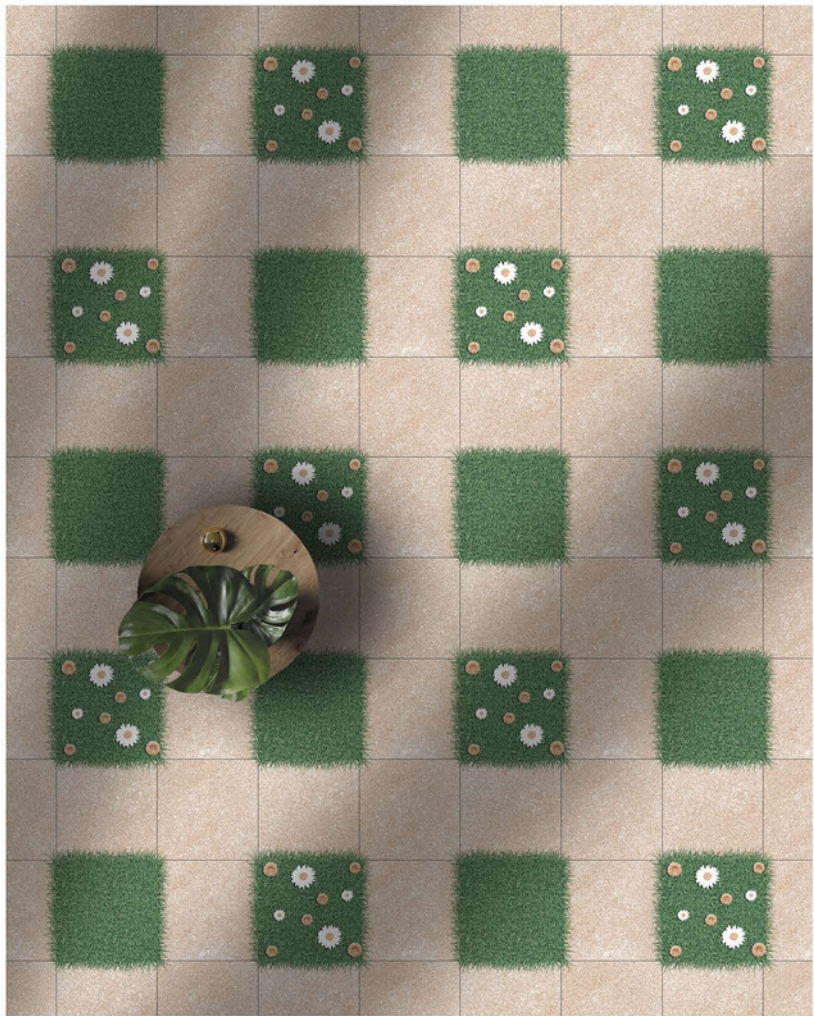

MAKER_123

MAKER_124

MAKER_125

MAKER_132

MAKER_133

MAKER_134

| MAKER COLLECTION

SIZE : 400X400 MM
SURFACE : OUTDOOR