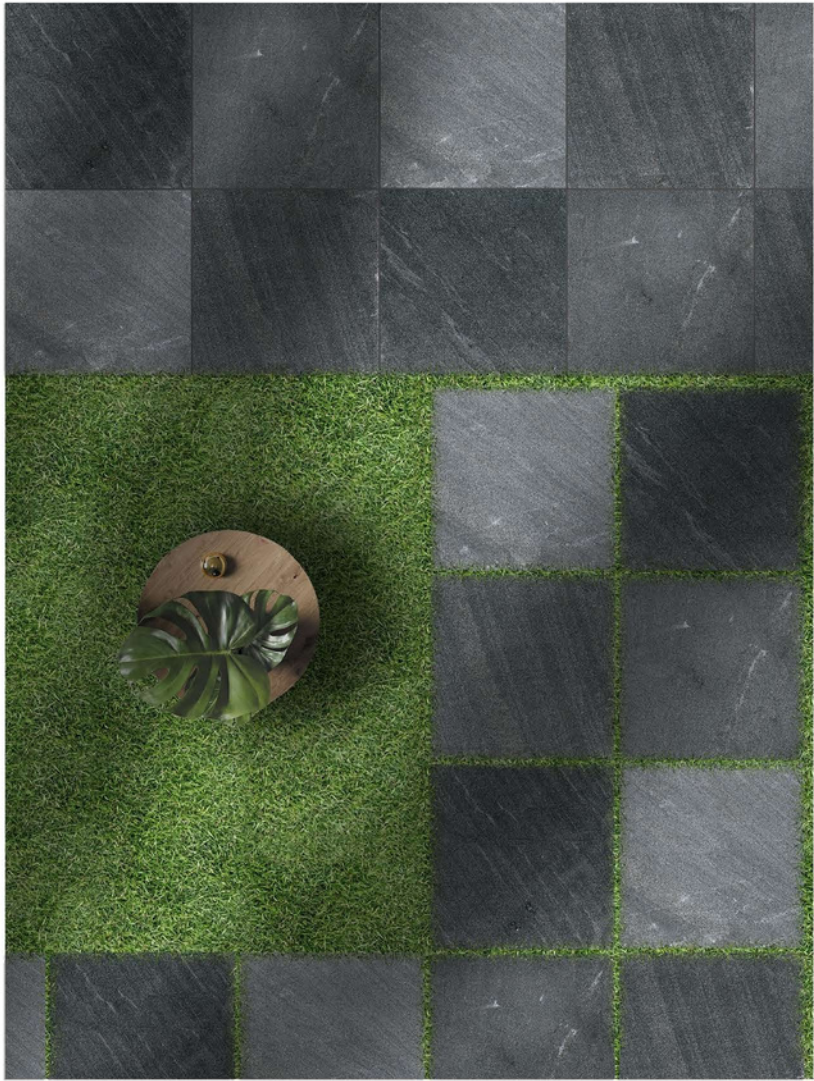

Safe Choice

Stone surface

| RUSTIC COLLECTION

SIZE : 400X400 MM
SURFACE : OUTDOOR

RUSTIC_014

RUSTIC_015

RUSTIC_016

ROCK_STONE SURFACE