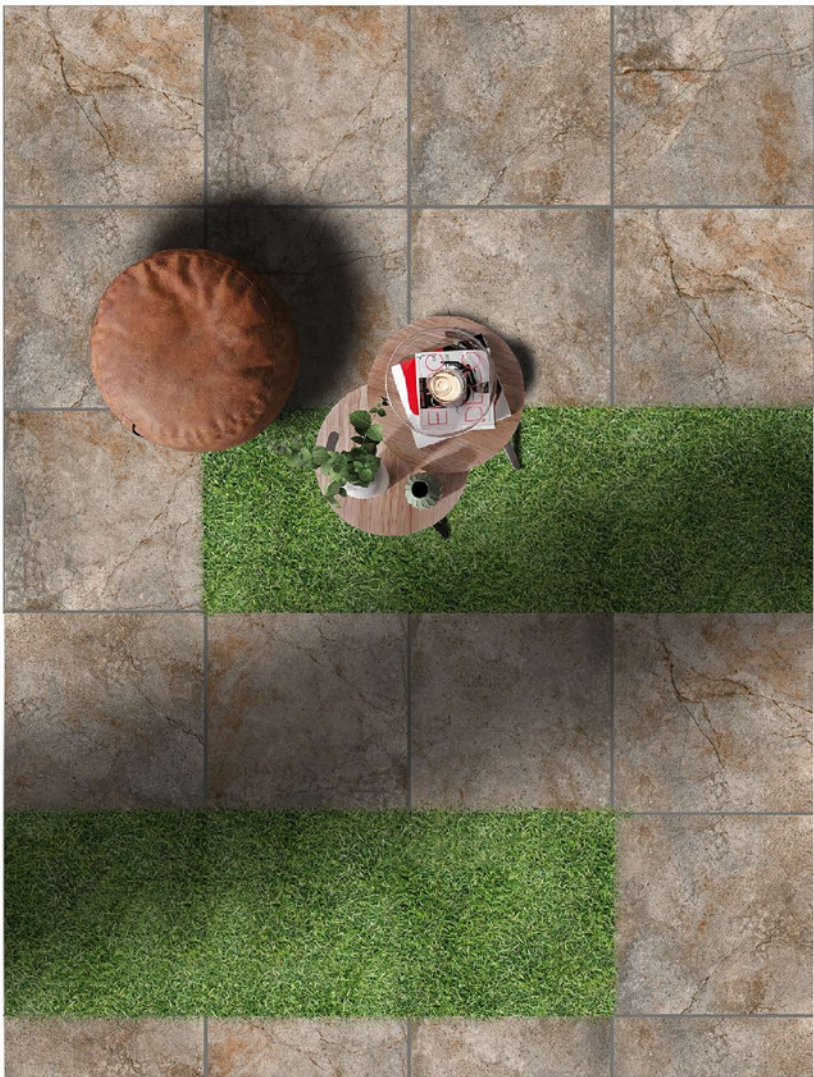

RUSTIC_039

Meier

| RUSTIC COLLECTION

SIZE : 400X400 MM
SURFACE : OUTDOOR

RUSTIC_040

RUSTIC_046

RUSTIC_045

RUSTIC_047