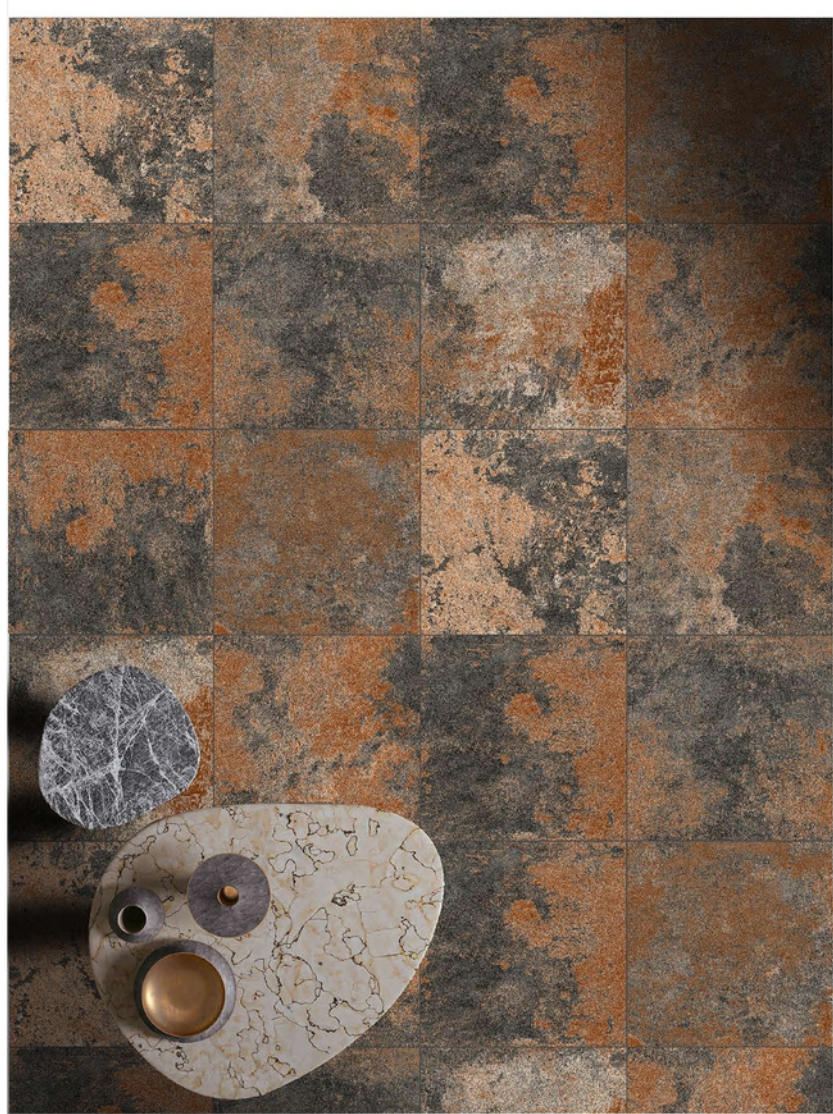

RUSTIC_048

RUSTIC_049

RUSTIC_050

RUSTIC_051

RUSTIC_052

RUSTIC_053

RUSTIC COLLECTION

SIZE : 400X400 MM
SURFACE : OUTDOOR