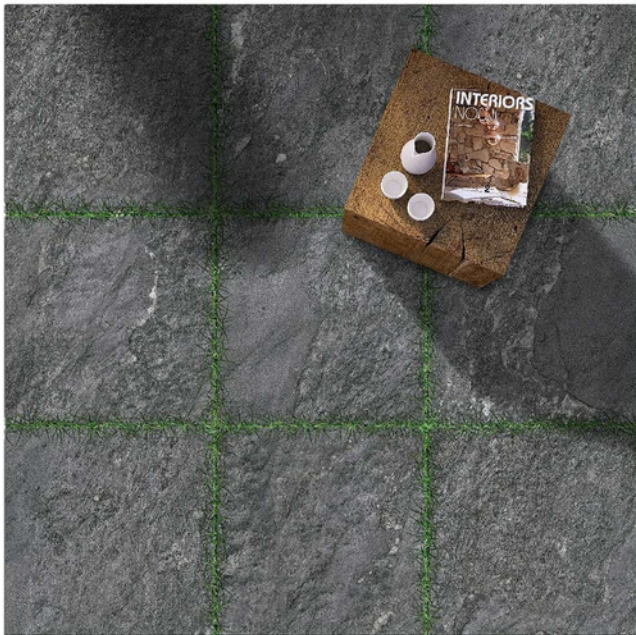

RUSTIC_022

RUSTIC_021

RUSTIC_023

RUSTIC_024

| RUSTIC COLLECTION

SIZE : 400X400 MM
SURFACE : OUTDOOR

RUSTIC_025

RUSTIC_026