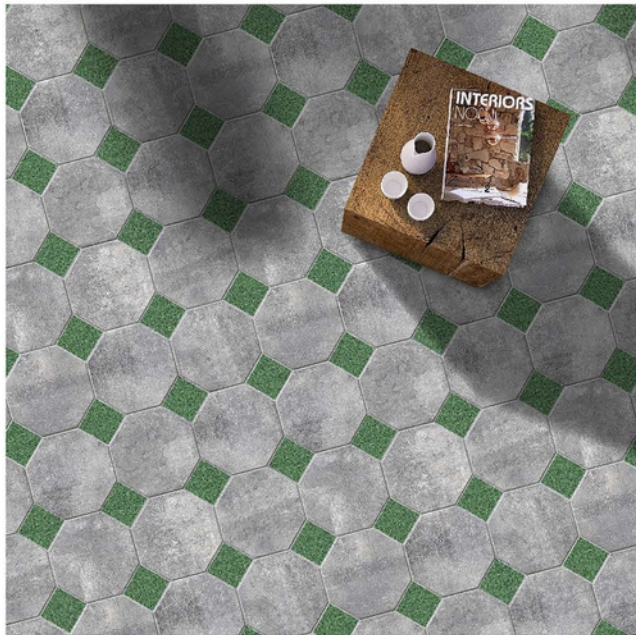

MAKER_108

MAKER_109

MAKER_111

MAKER_112

MAKER_113

| MAKER COLLECTION

SIZE : 400X400 MM
SURFACE : OUTDOOR

MAKER_116