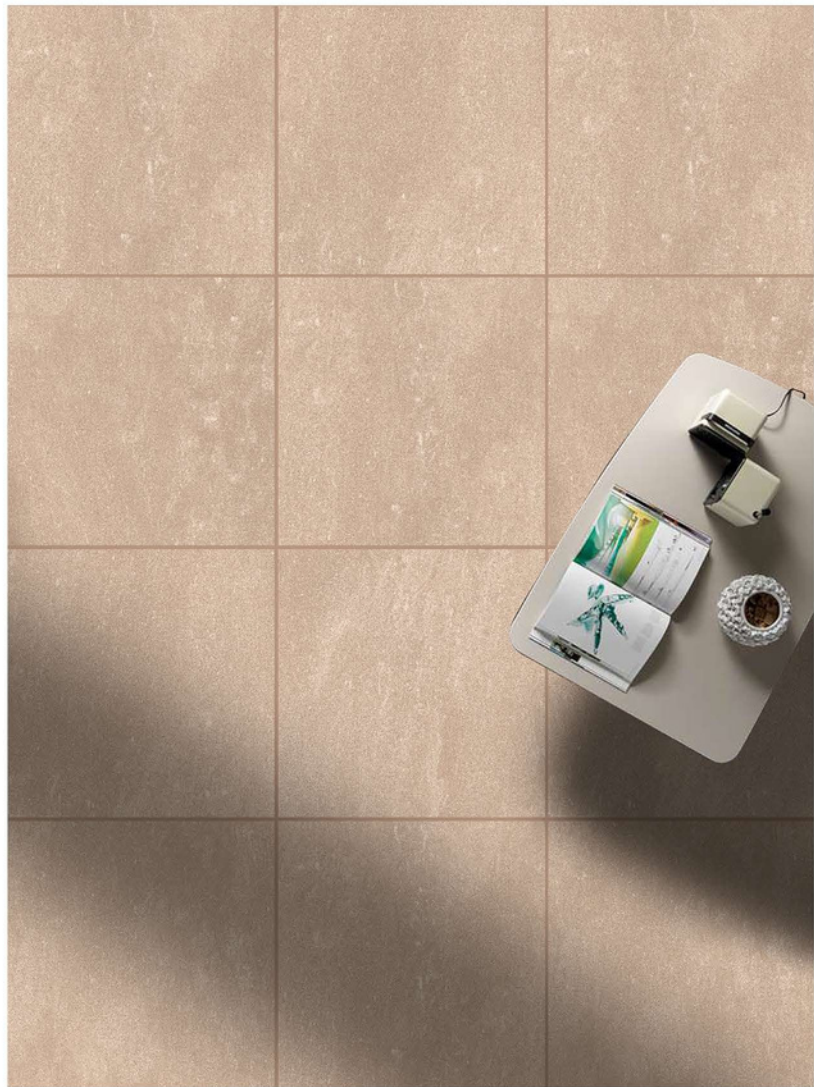

RUSTIC_027

RUSTIC_028

RUSTIC_029

| RUSTIC COLLECTION

SIZE : 400X400 MM
SURFACE : OUTDOOR

RUSTIC_030

RUSTIC_033

RUSTIC_031