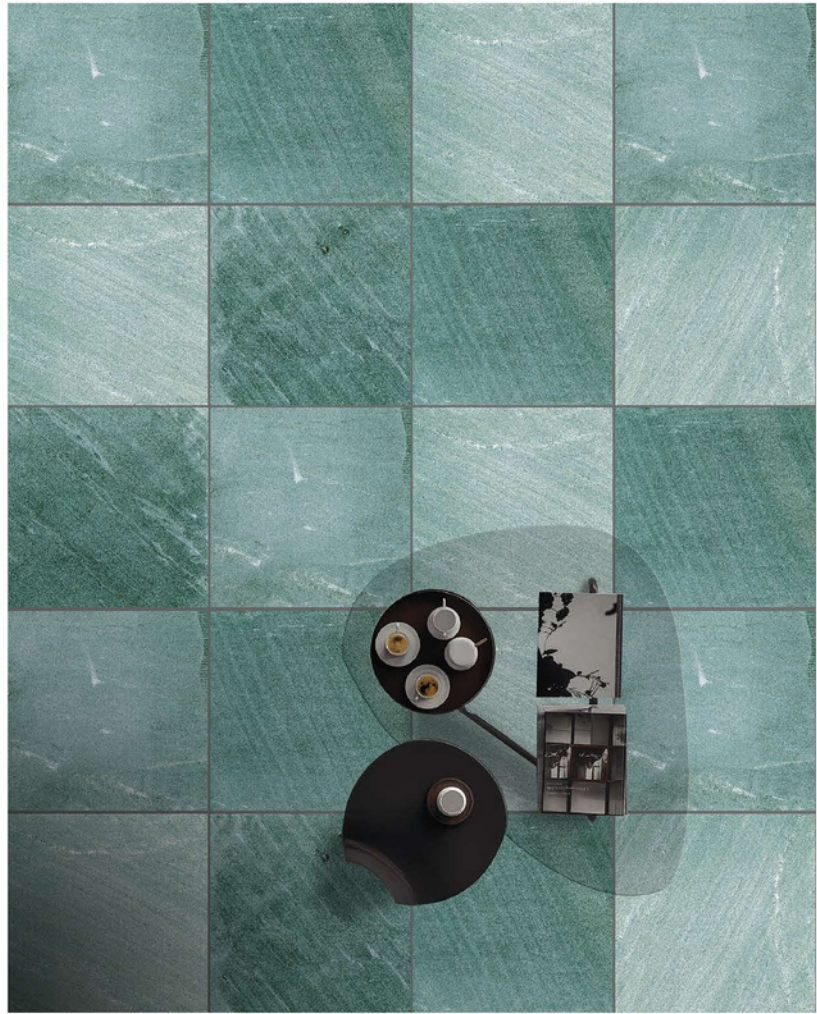

Safe Choice

Stone surface

| RUSTIC COLLECTION

SIZE : 400X400 MM
SURFACE : OUTDOOR

RUSTIC_014

RUSTIC_015

RUSTIC_016

ROCK_STONE SURFACE