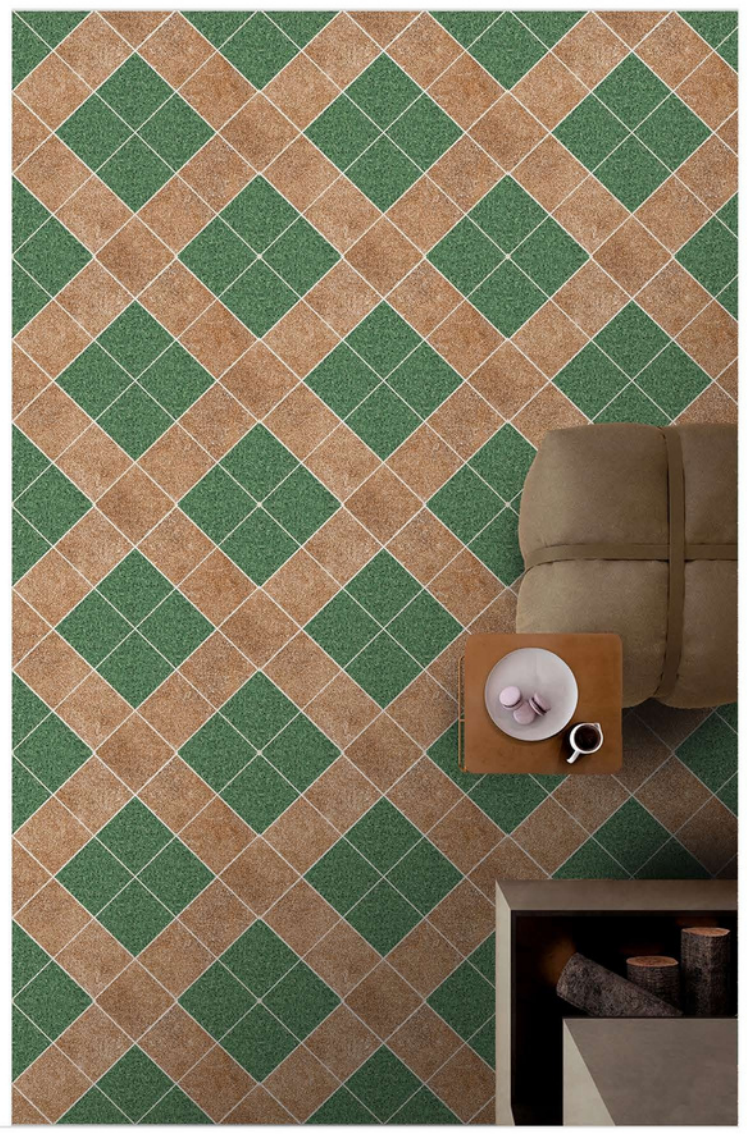

MAKER_076

MAKER_077

MAKER_079

MAKER_080

MAKER_081

| MAKER COLLECTION

SIZE : 400X400 MM
SURFACE : OUTDOOR

MAKER_083