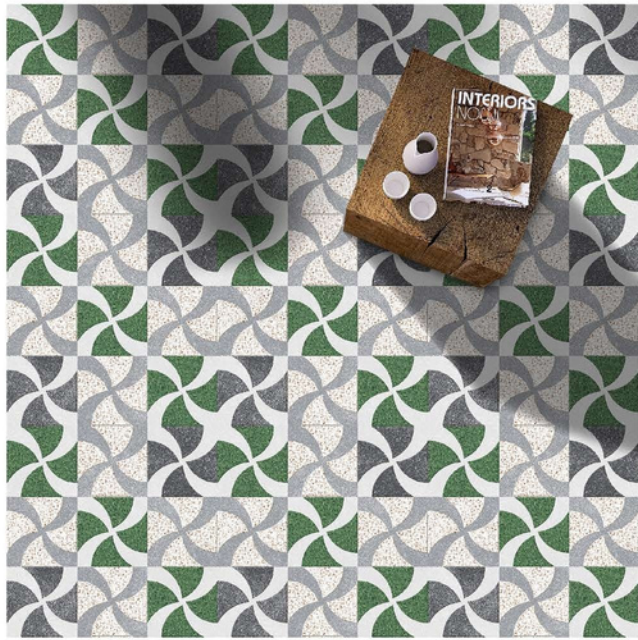

MAKER_095

MAKER_097

MAKER_094

MAKER_096

MAKER_098

| MAKER COLLECTION

SIZE : 400X400 MM
SURFACE : OUTDOOR

MAKER_099