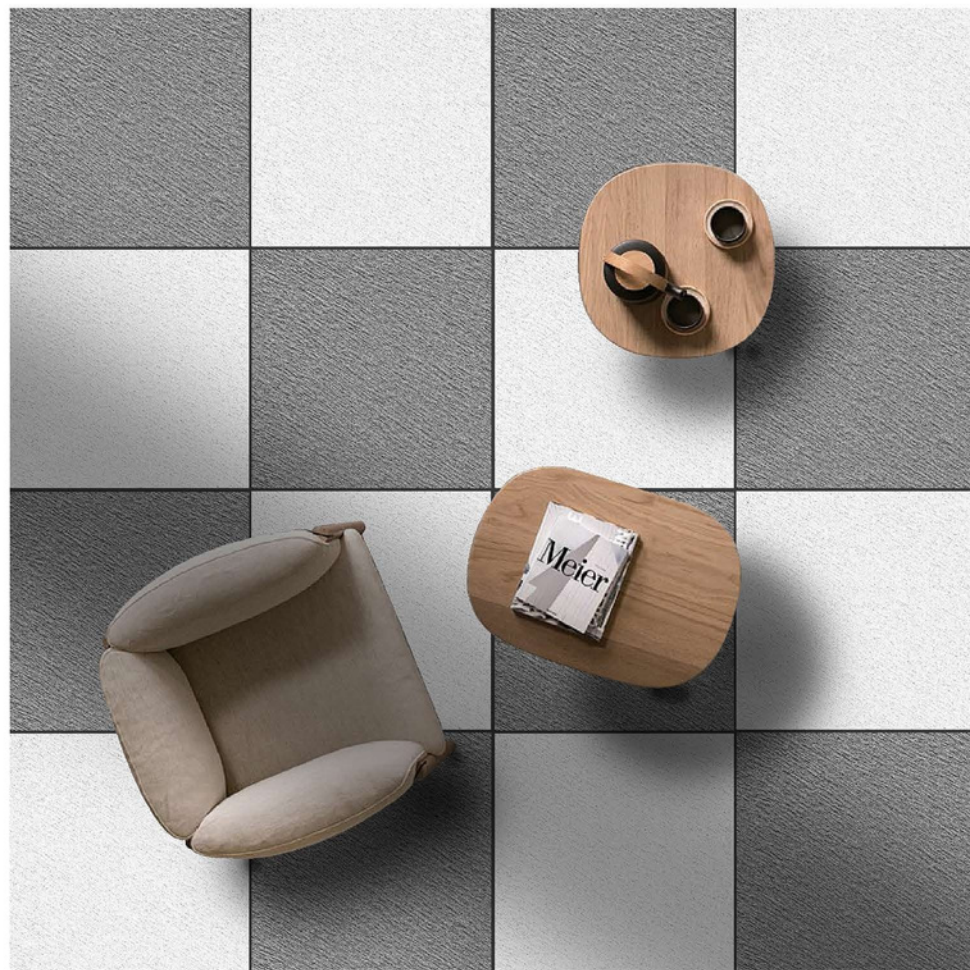

ROCK COLLECTION

SIZE : 400X400 MM
SURFACE : OUTDOOR