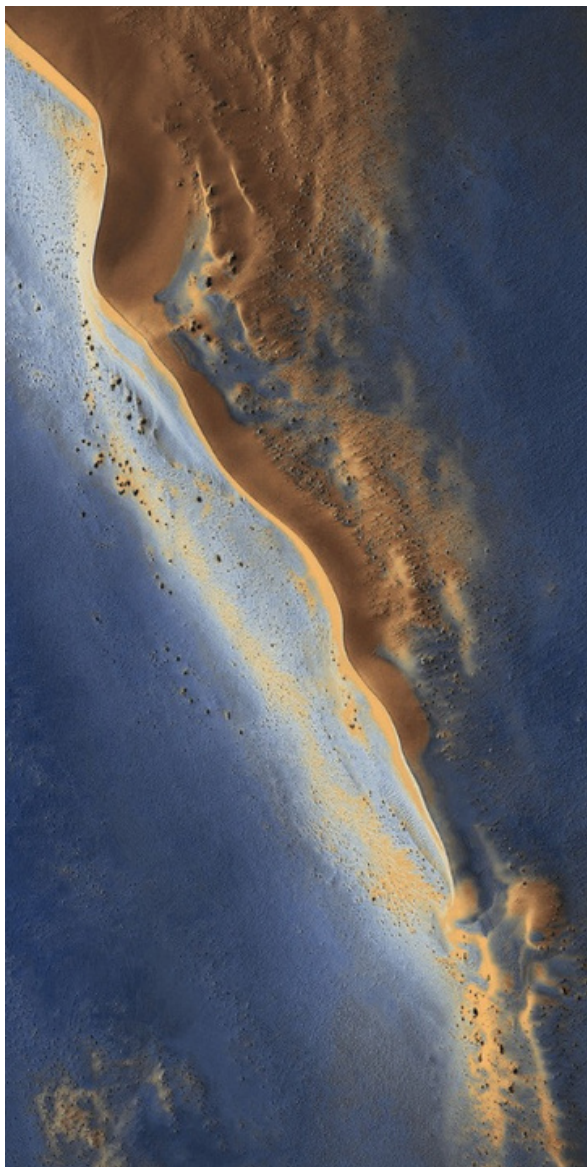

### **THICKNESS**

8.5 MM

---

### **FINISH**

HIGH GLOSSY

## **MUSK BLUE**

---