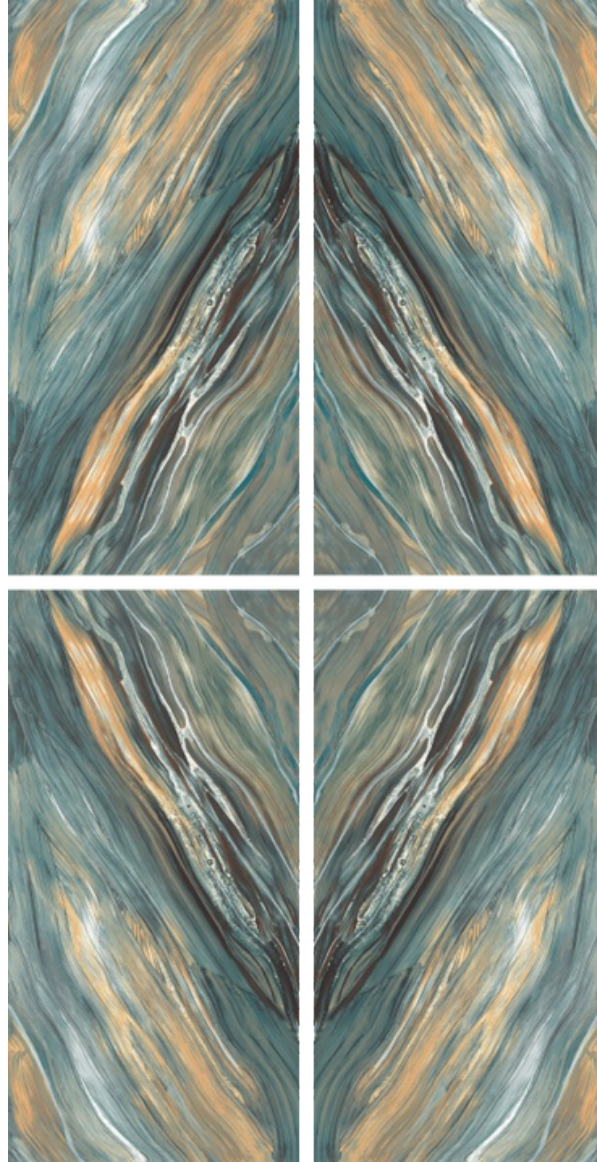

Size

**600X1200 MM**

Thickness

**8.5 mm**

**BOOK MATCH  
HIGH GLOSSY  
COLLECTION**

## **GALAXY GOLD**

---