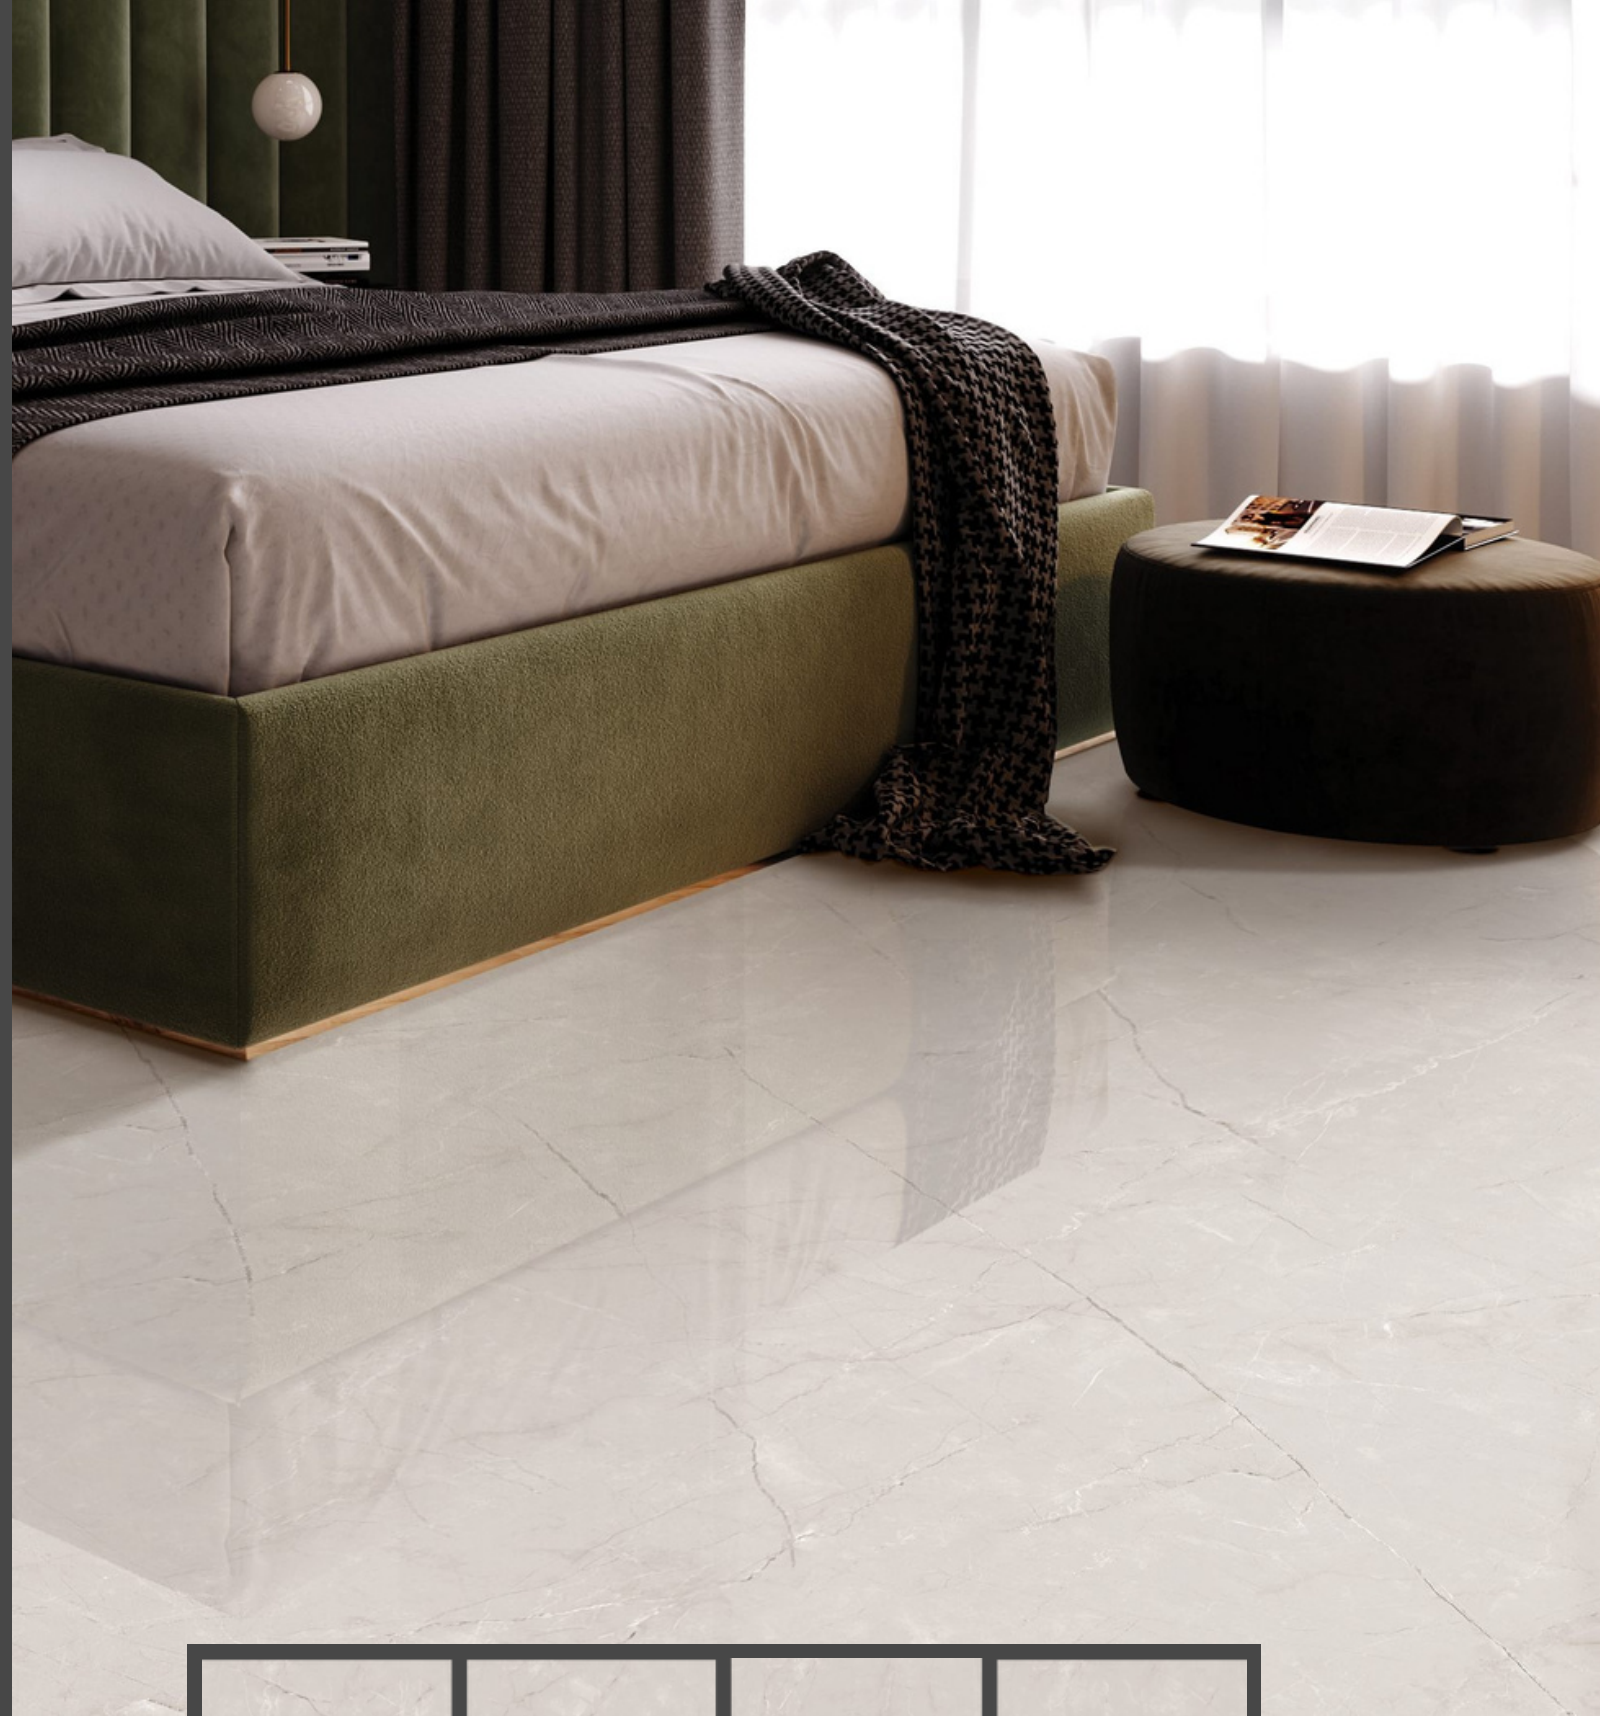

BOSCO GREY

600x1200mm

Glossy
Surface

Randoms