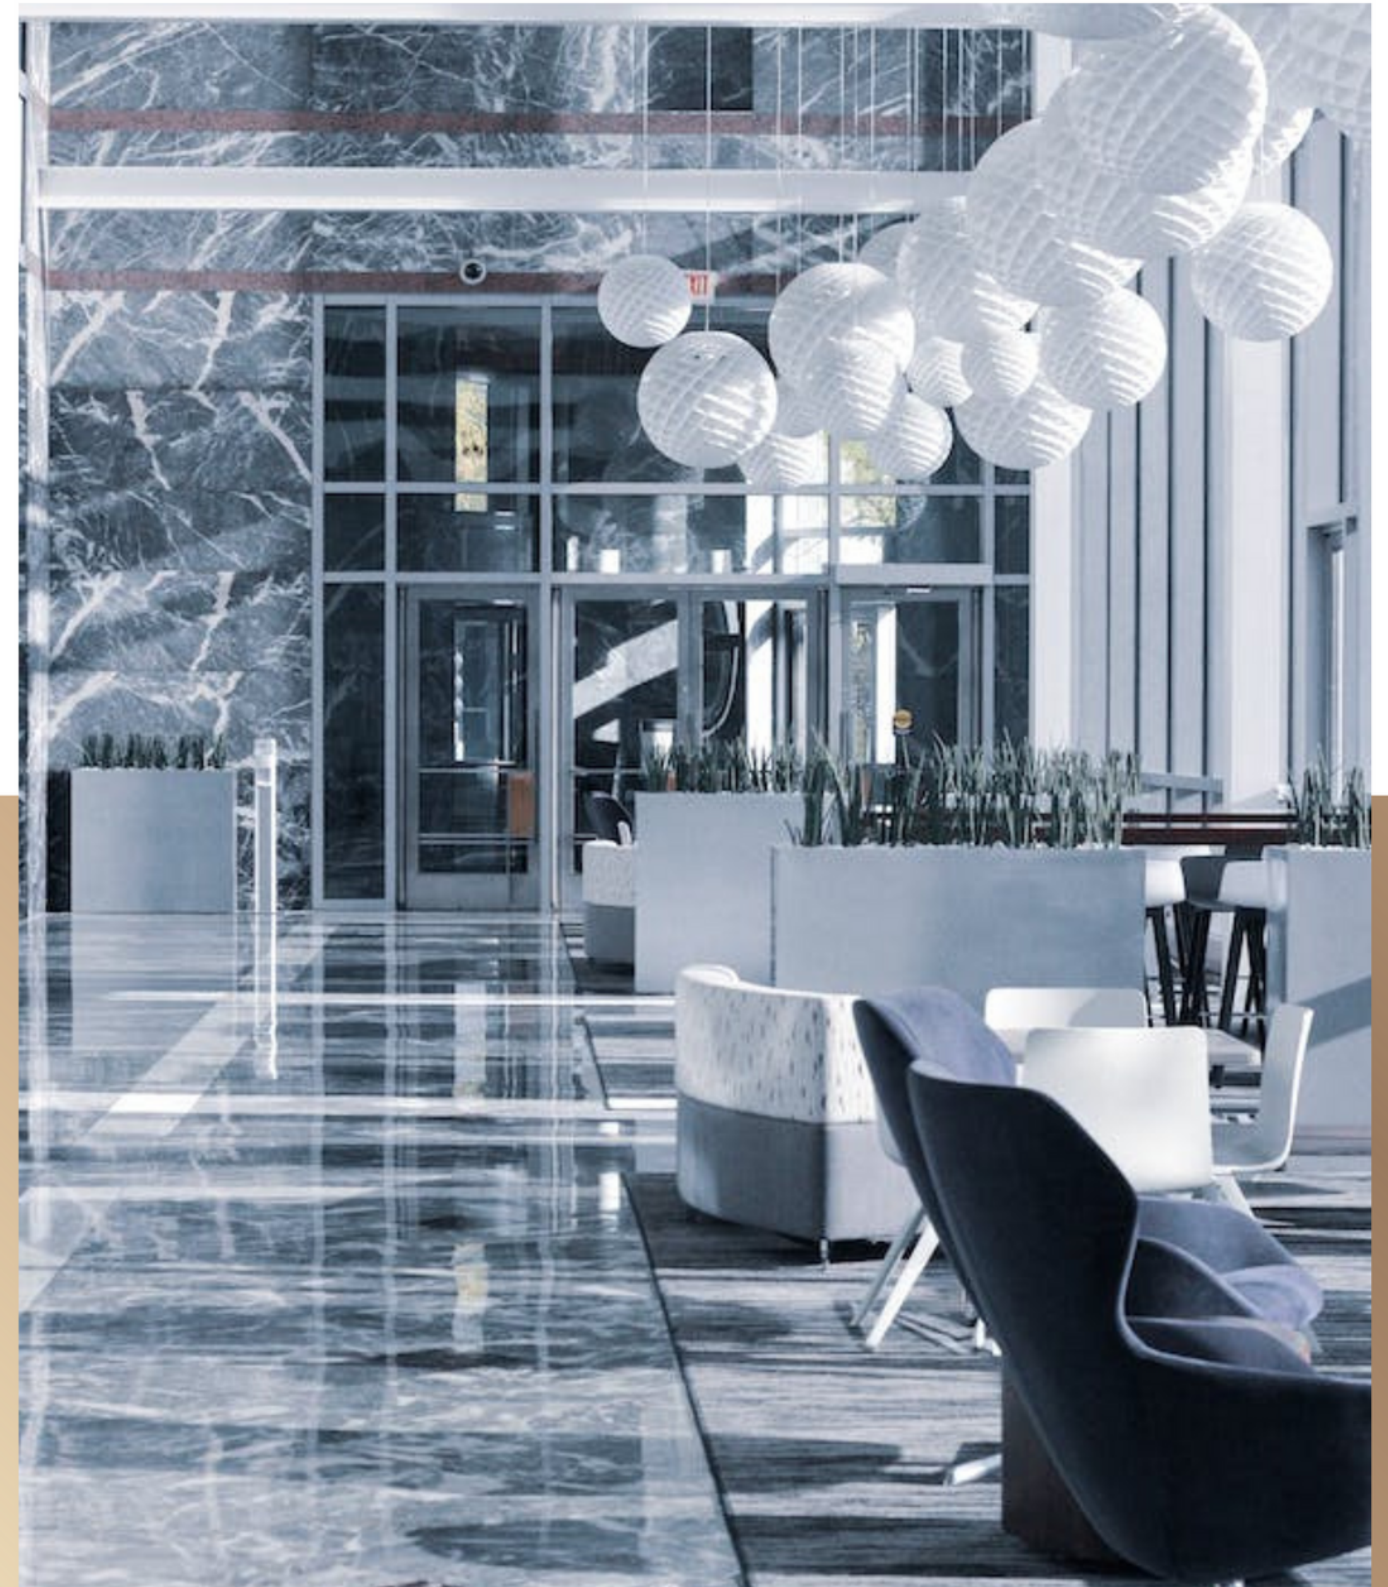

PALANCA CORPORATION

Exporter & Manufacturer of Premium Tiles

Based in Gujarat, India, we are a leading exporter and manufacturer of high-quality tiles. With a commitment to innovation, we've expanded our footprint to Angola, Mauritania, Iraq, Russia, Vietnam, and Guatemala. Our ethos revolves around ethical practices and a customer-centric approach. Our vision is to be a globally recognized industry leader, fostering enduring partnerships worldwide.