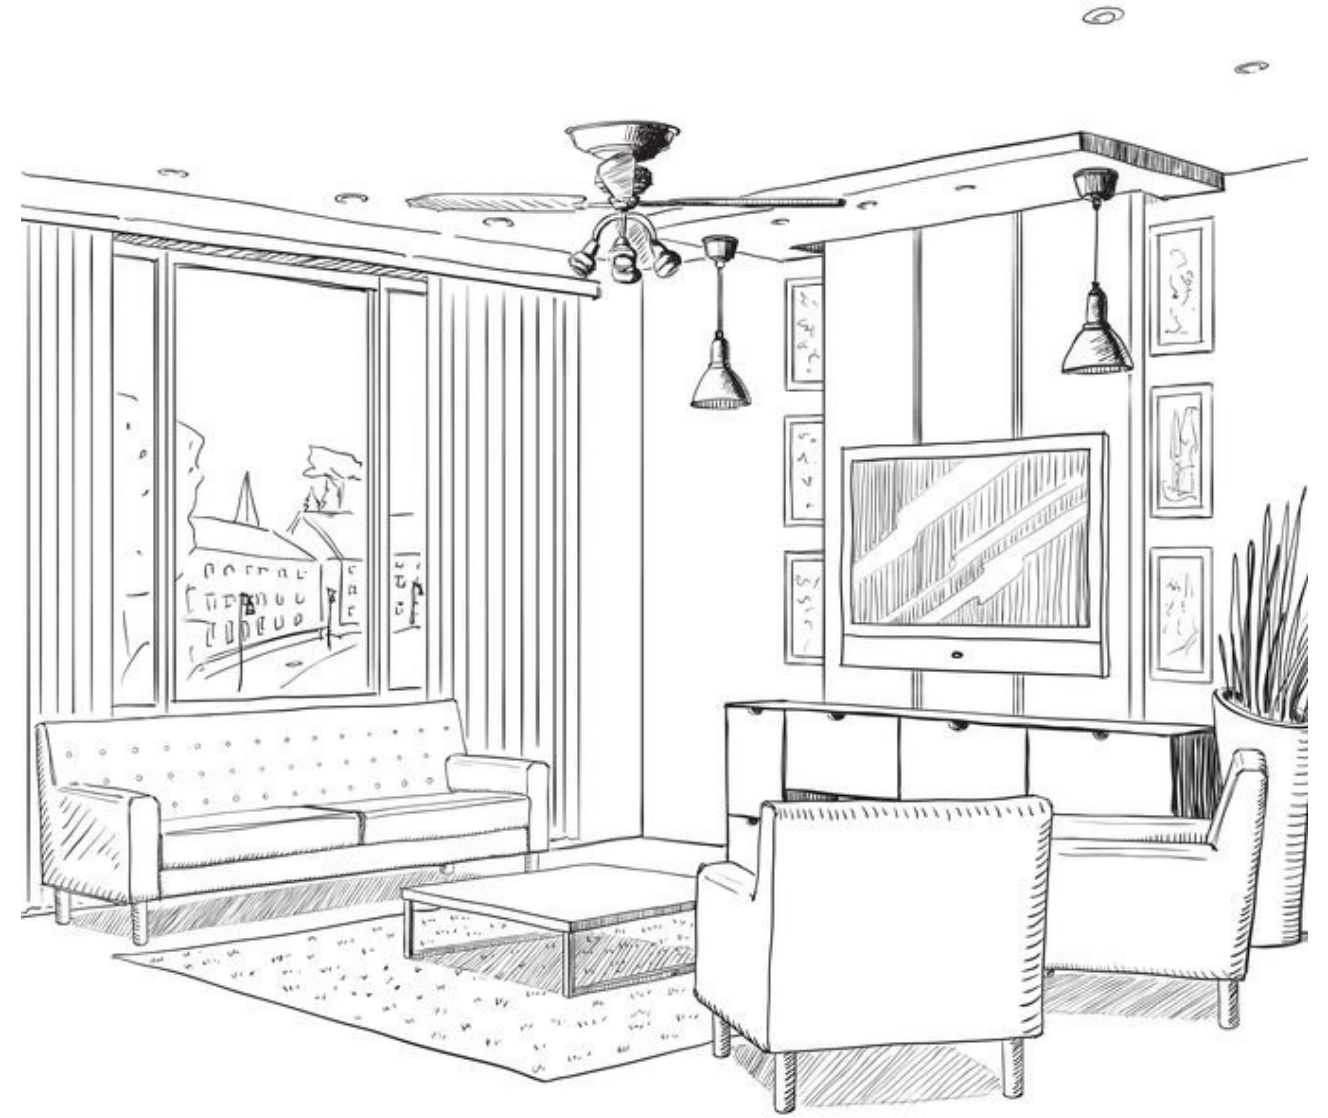

# DYNA IMPERIAL

600x1200mm

Glossy  
Surface

Randoms

**DYNA  
ROYA**

**L**  
4 Randoms

600x1200mm

Glossy  
Surface