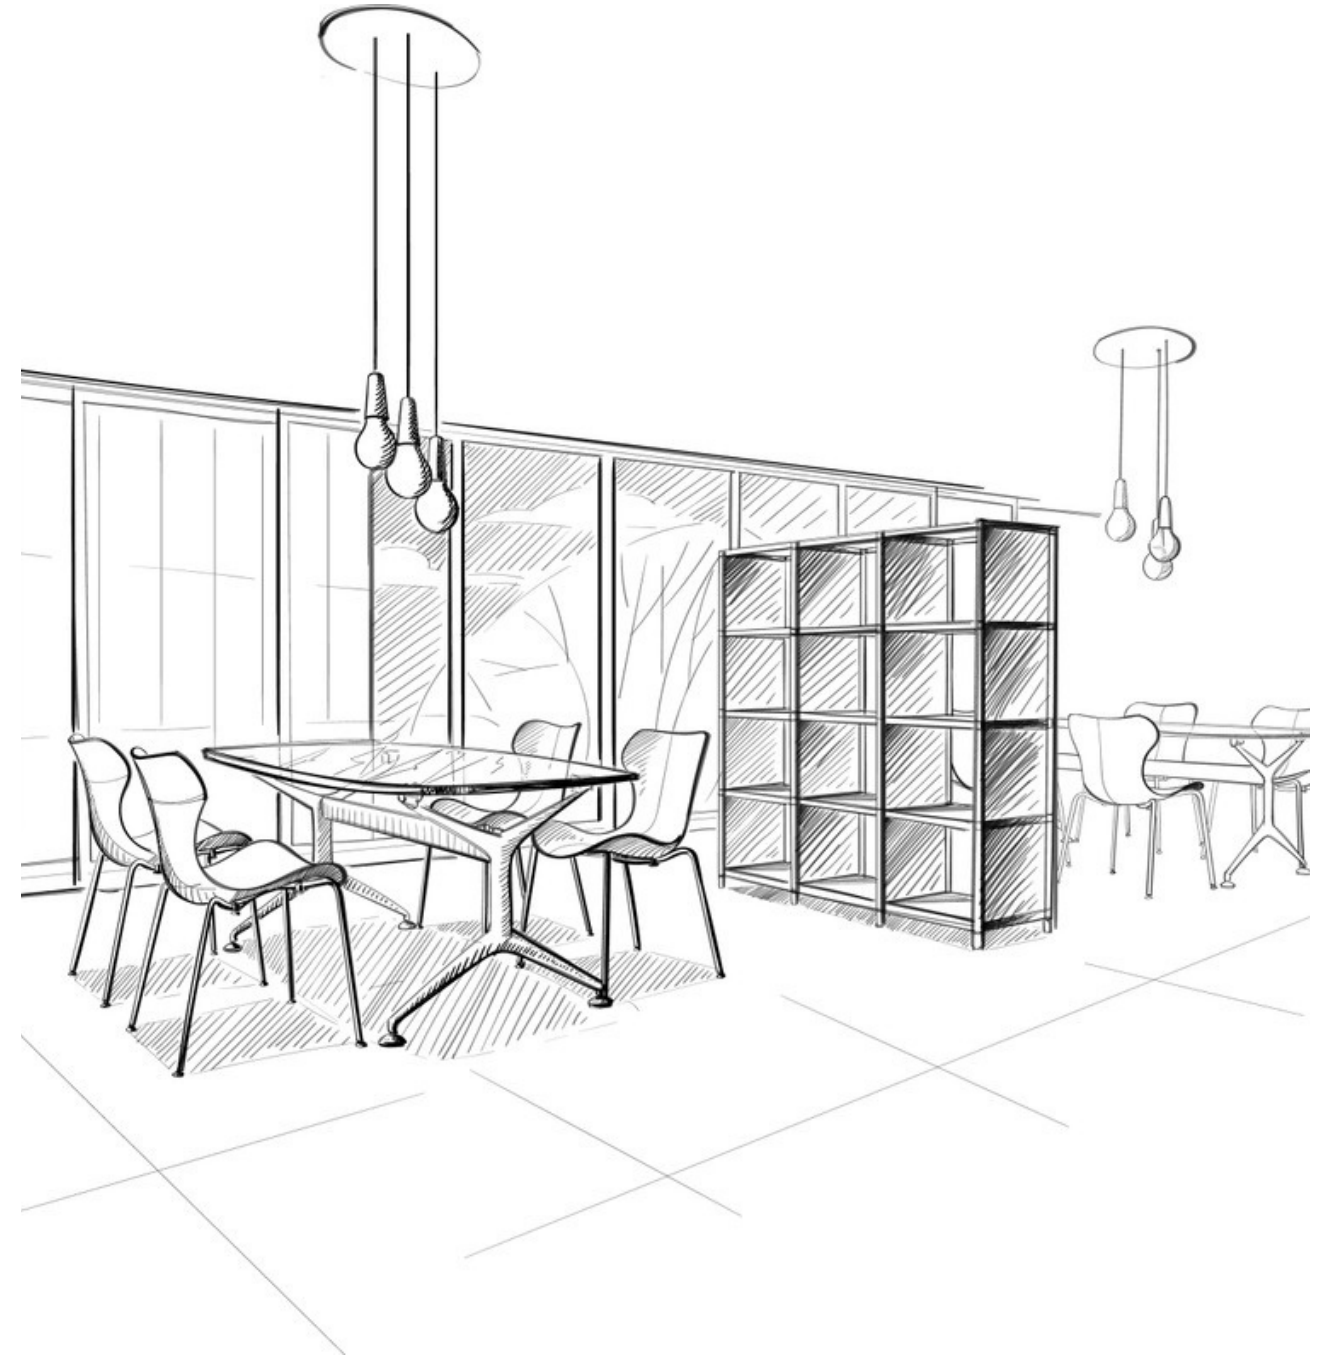

# PERLATO BEIGE

600x1200mm

Glossy  
Surface

Randoms

**PERLATO  
ROYAL**

4 Randoms

600x1200mm

Glossy  
Surface