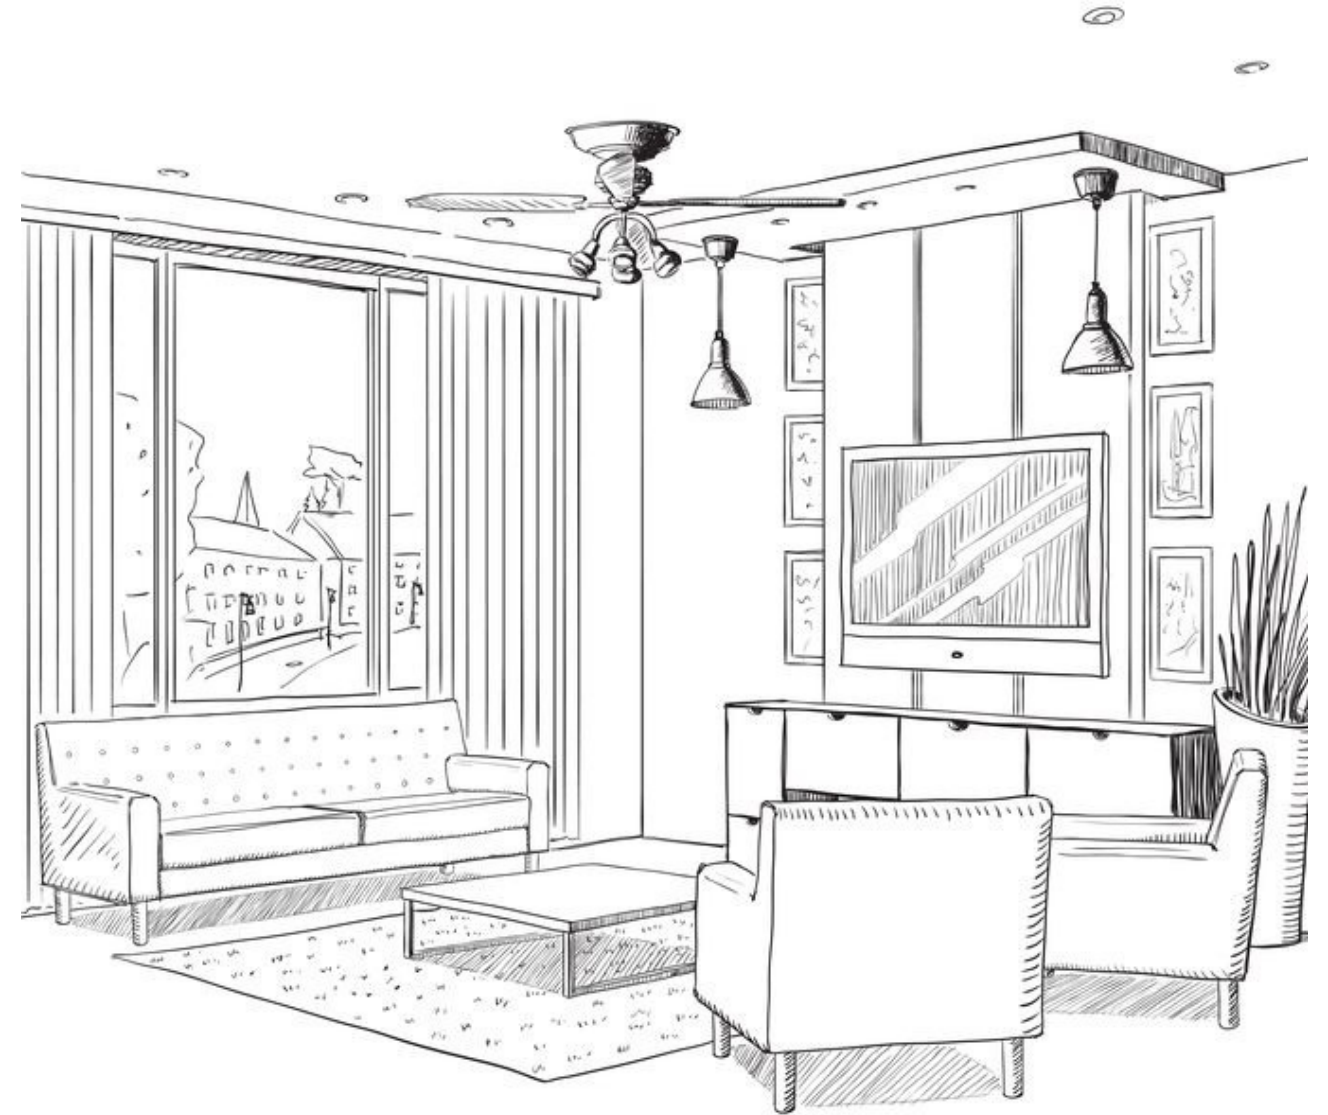

# FLORENCE GREY

600x1200mm

Glossy  
Surface

Randoms

**FLORENCE  
LIGHT**

4 Randoms

600x1200mm

Glossy  
Surface