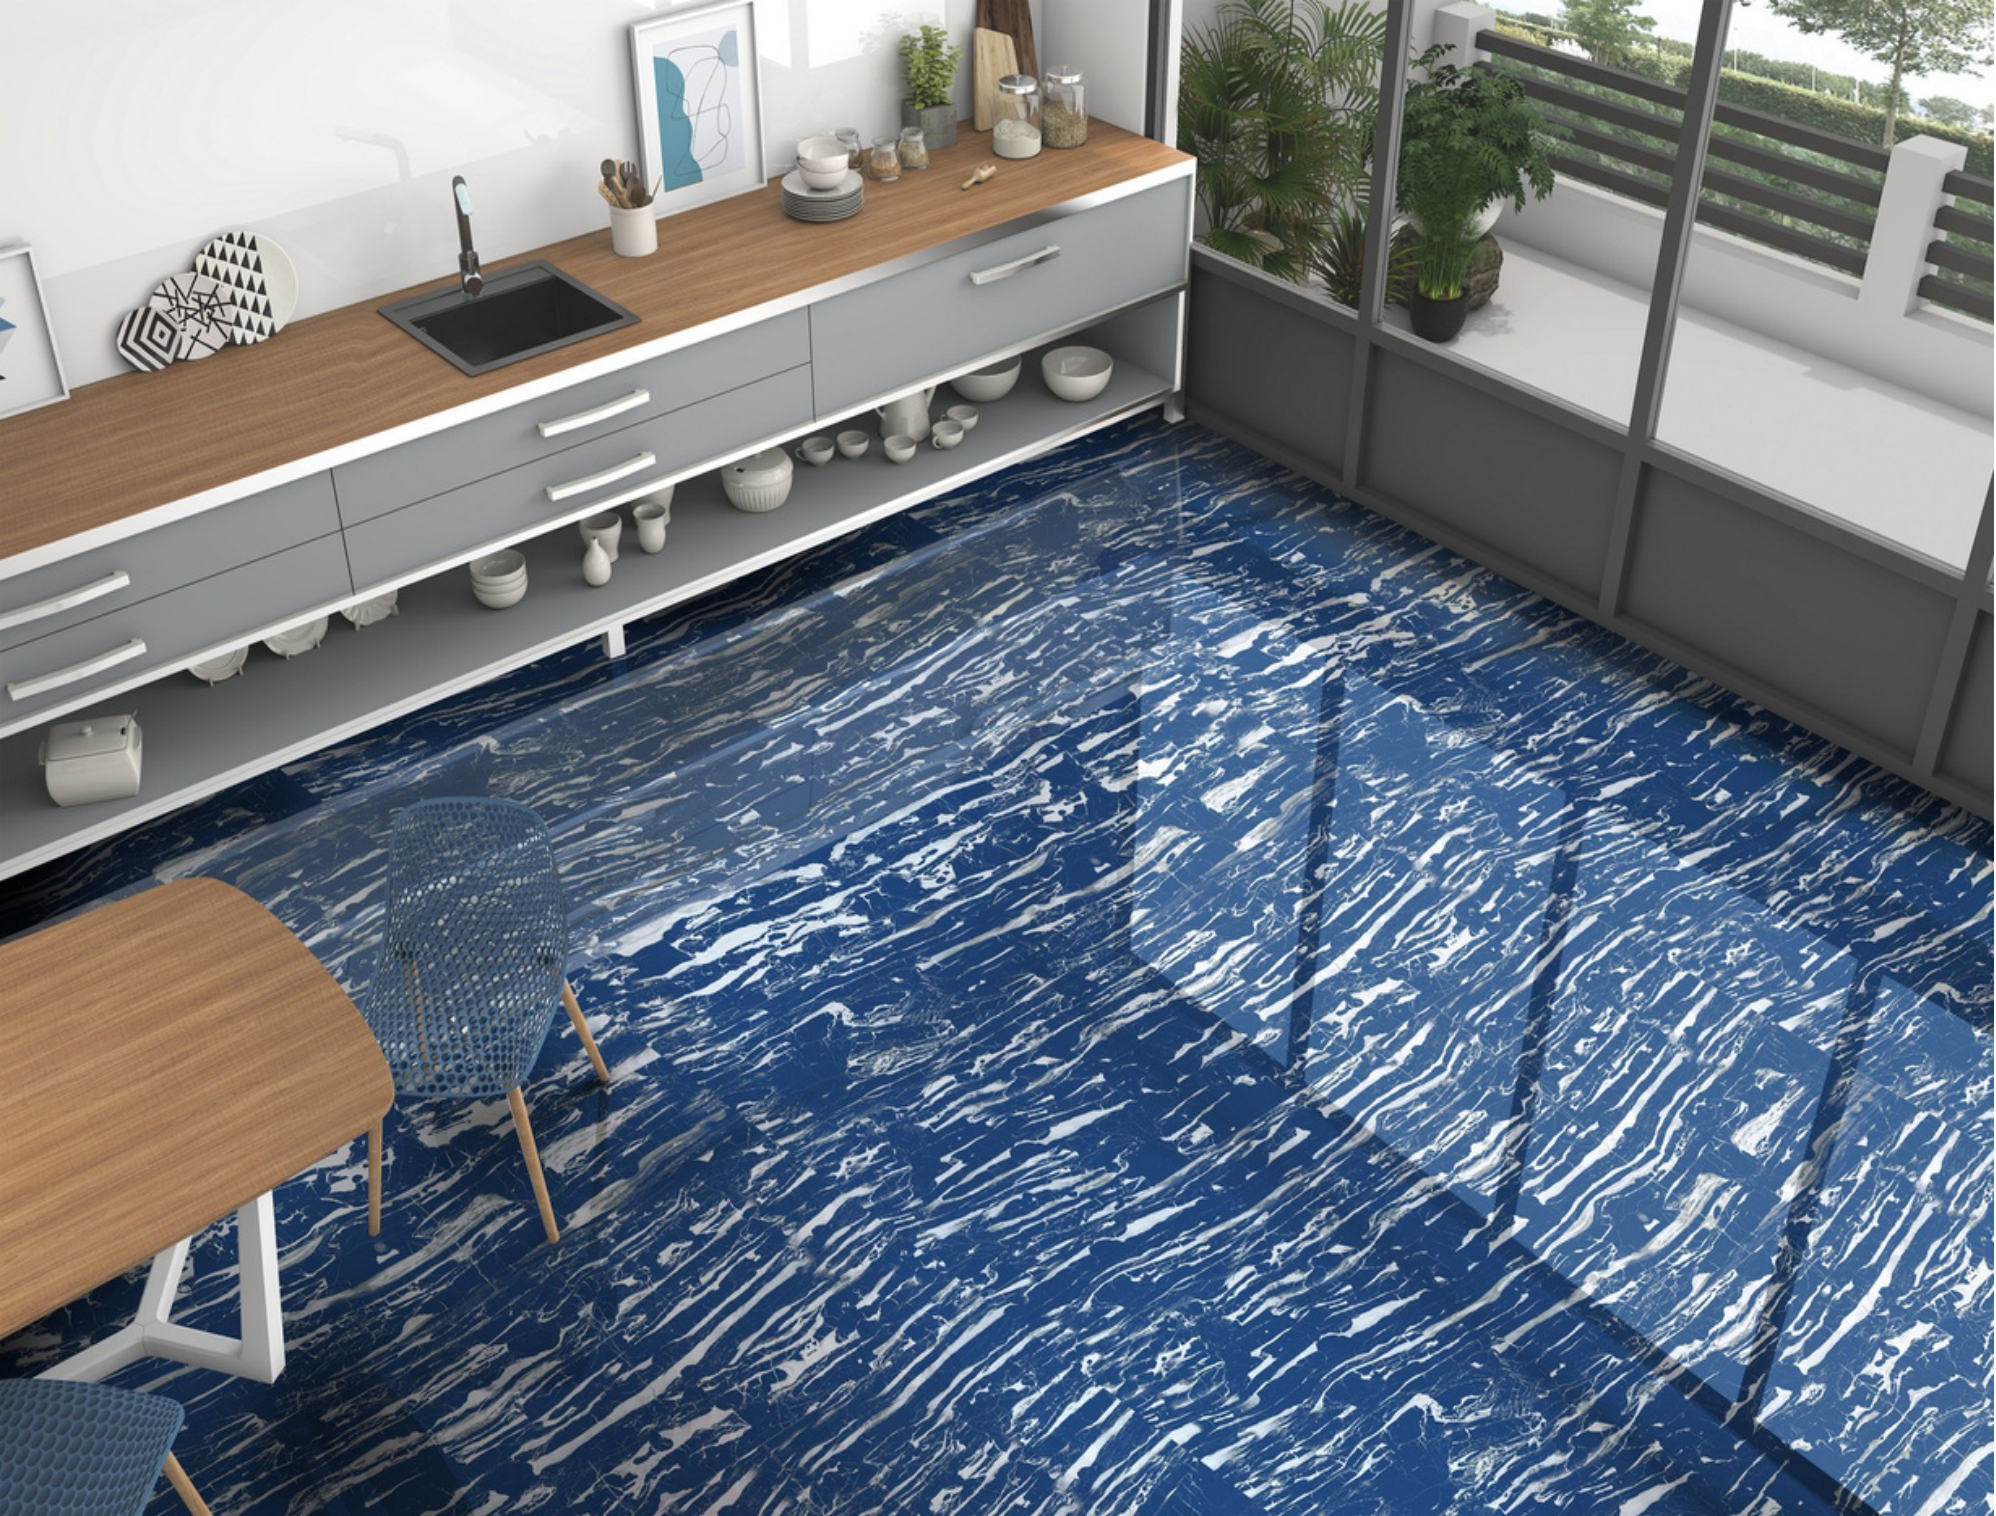

THICKNESS
8.5 MM

FINISH
High Glossy

RANDOM
3

Easy To
Clean

Heat
Resistant

Chemical
Resistant

Environment
Friendly

Stain
Resistant