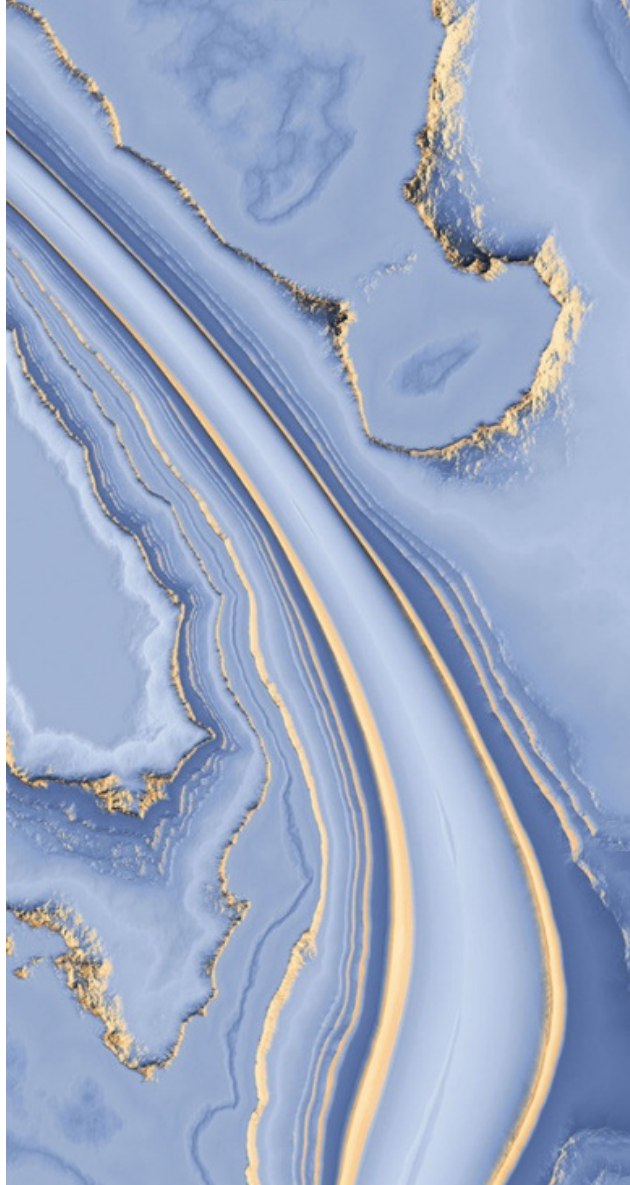

RANDOM
3

Easy To Clean

Heat Resistant

Chemical Resistant

Environment Friendly

Stain Resistant

JEWEL BLUE

SIZE
600 X 1200 MM