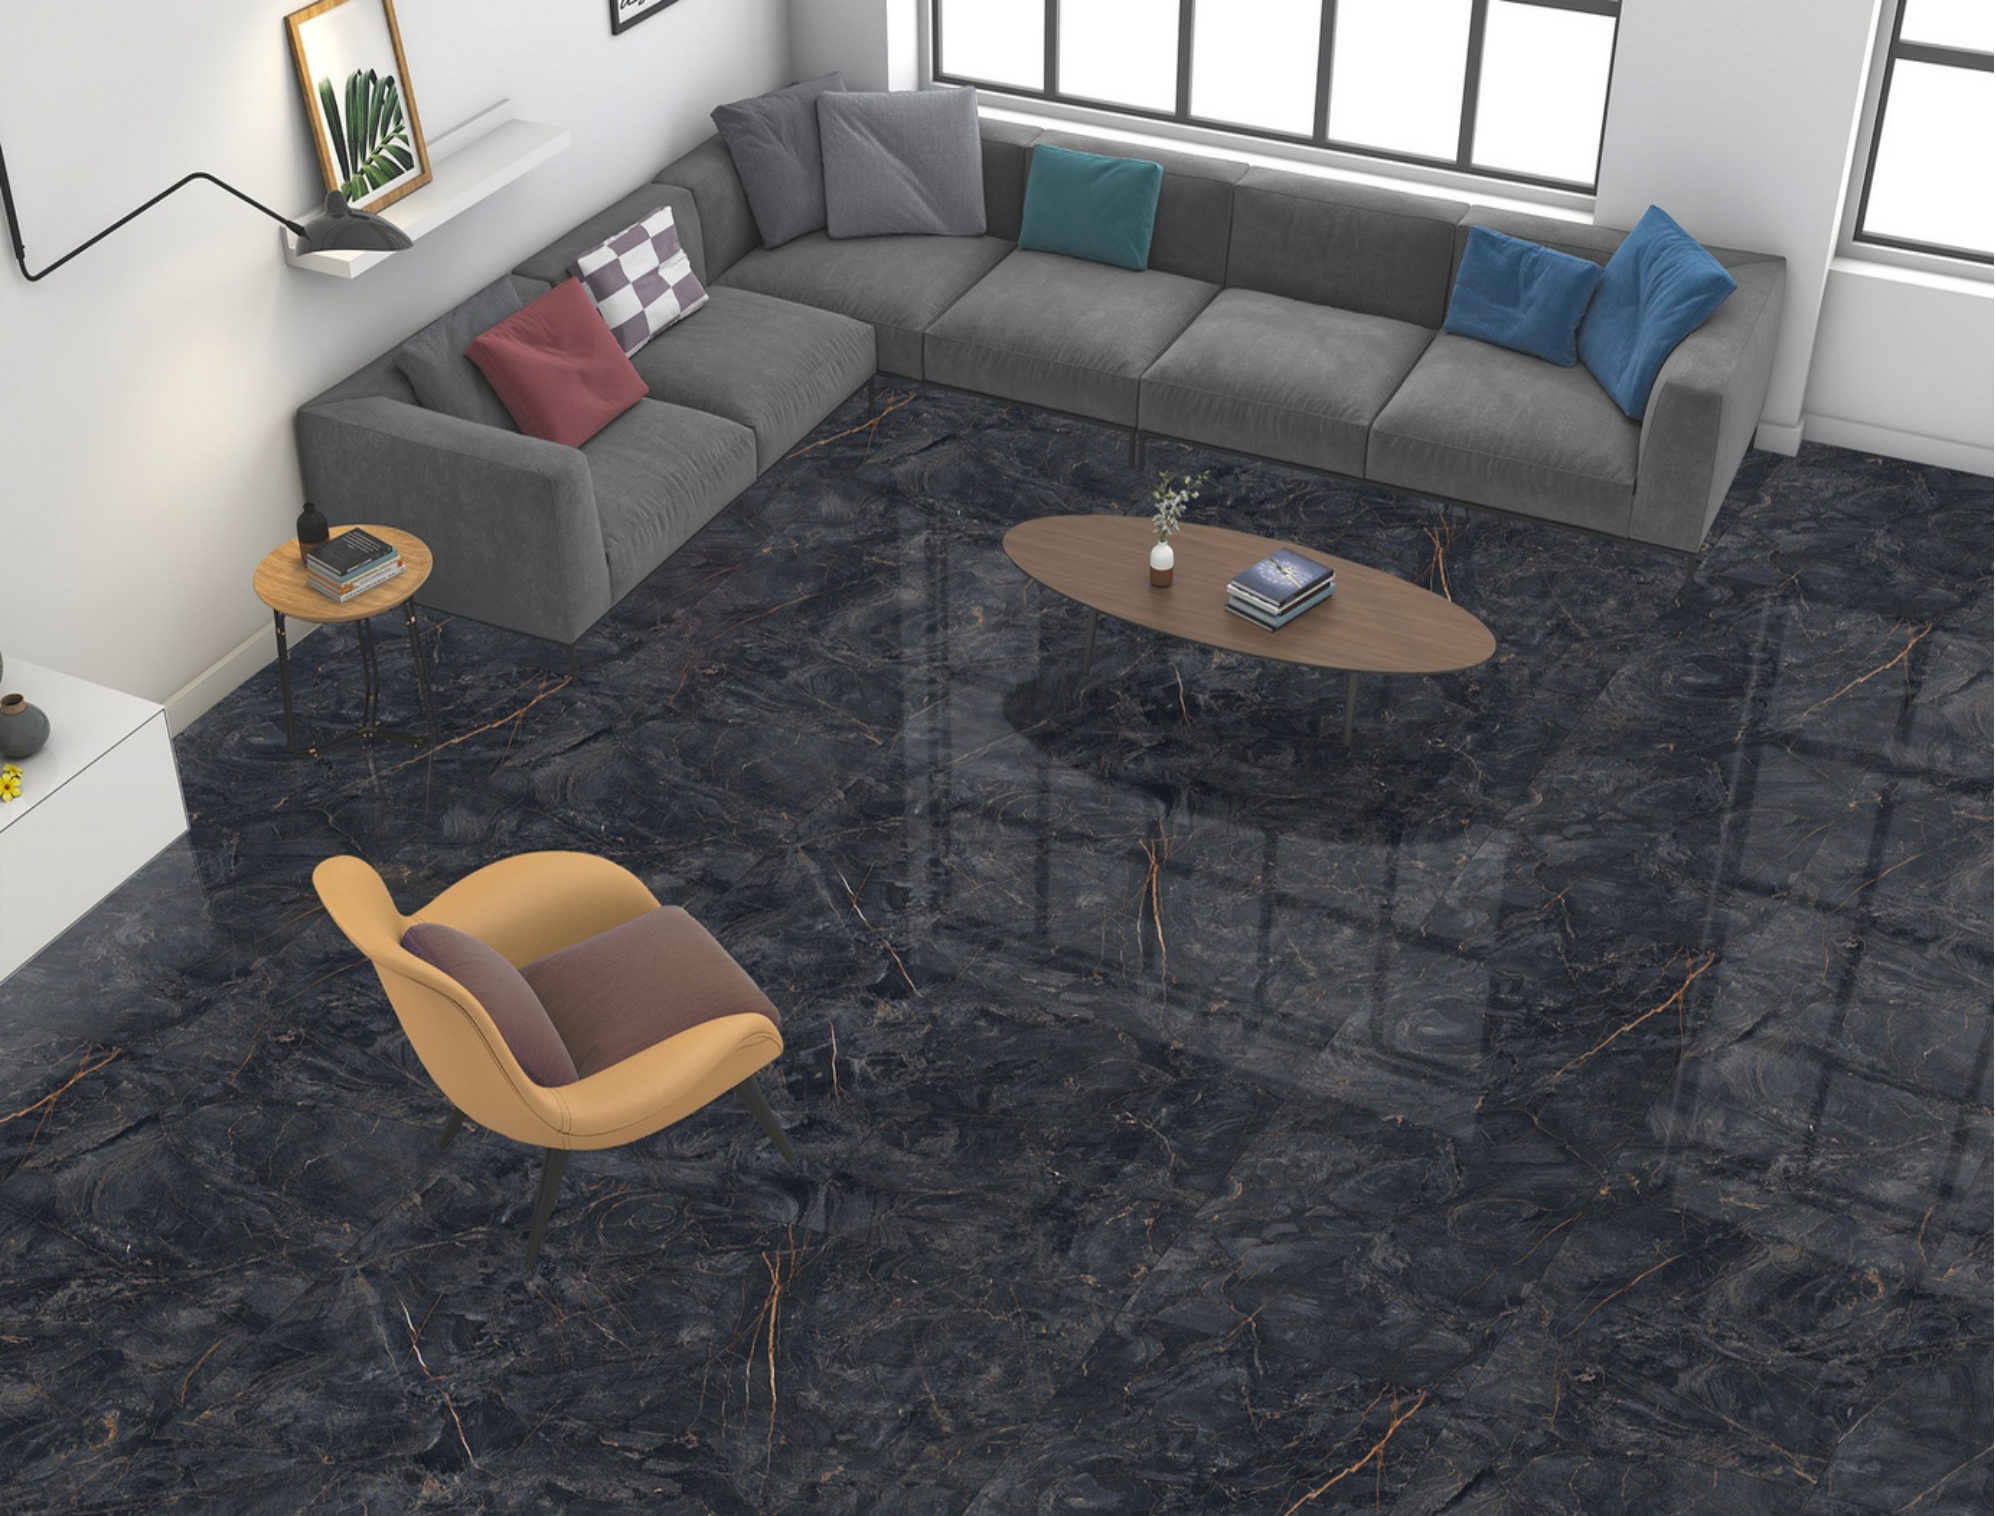

ASHFORD GOLD