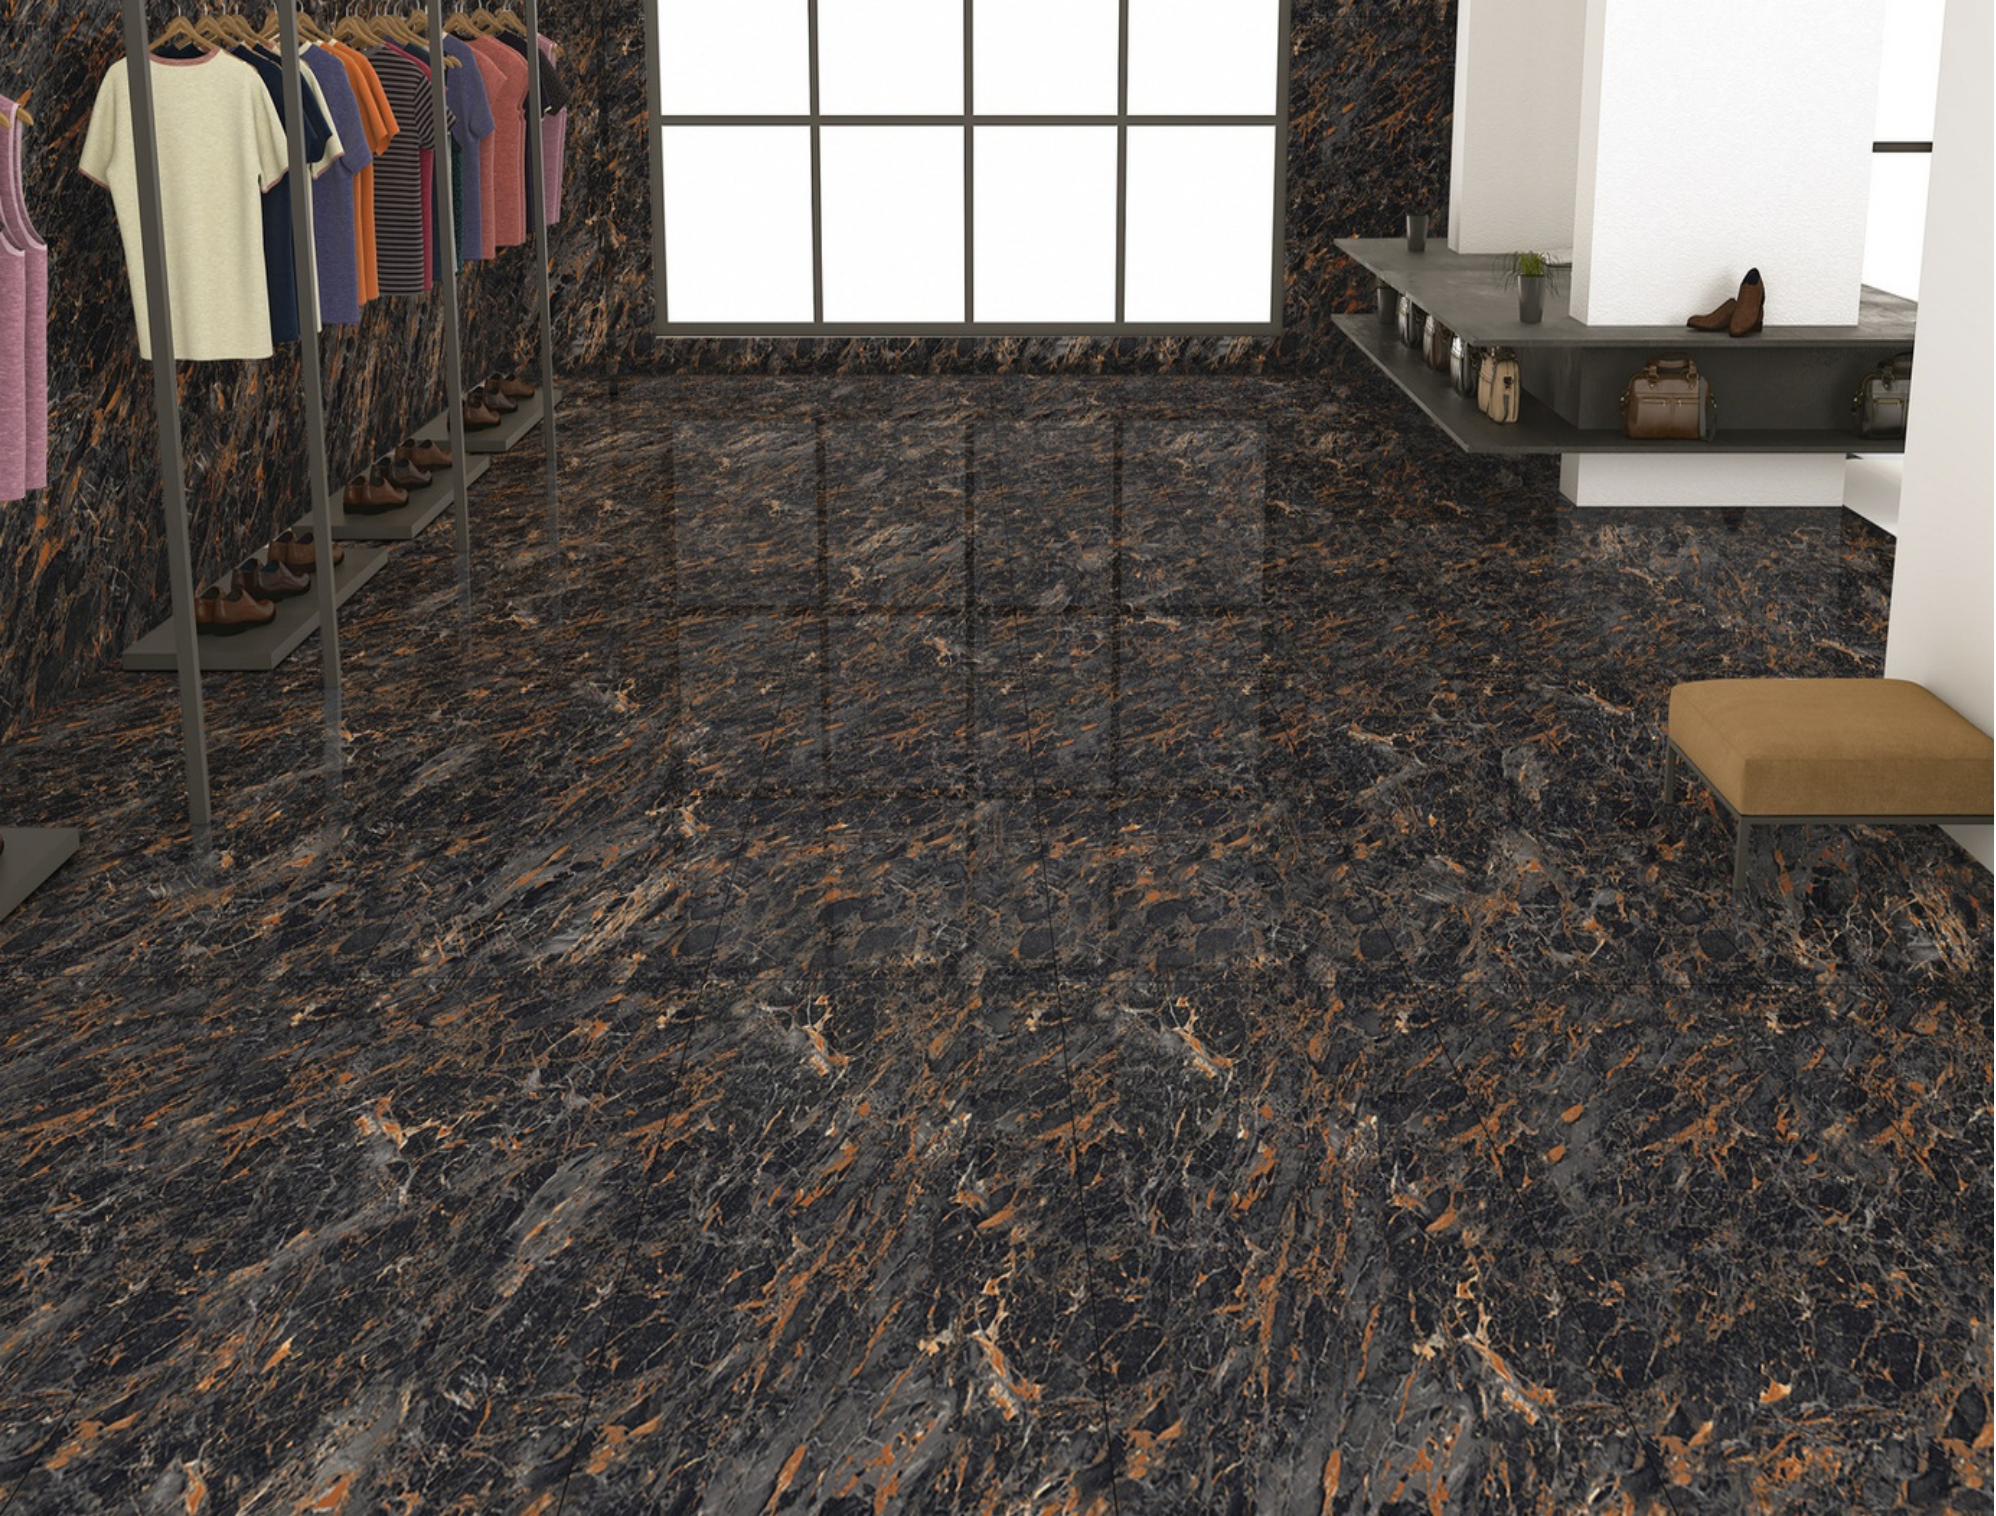

AMAZONITE BLACK