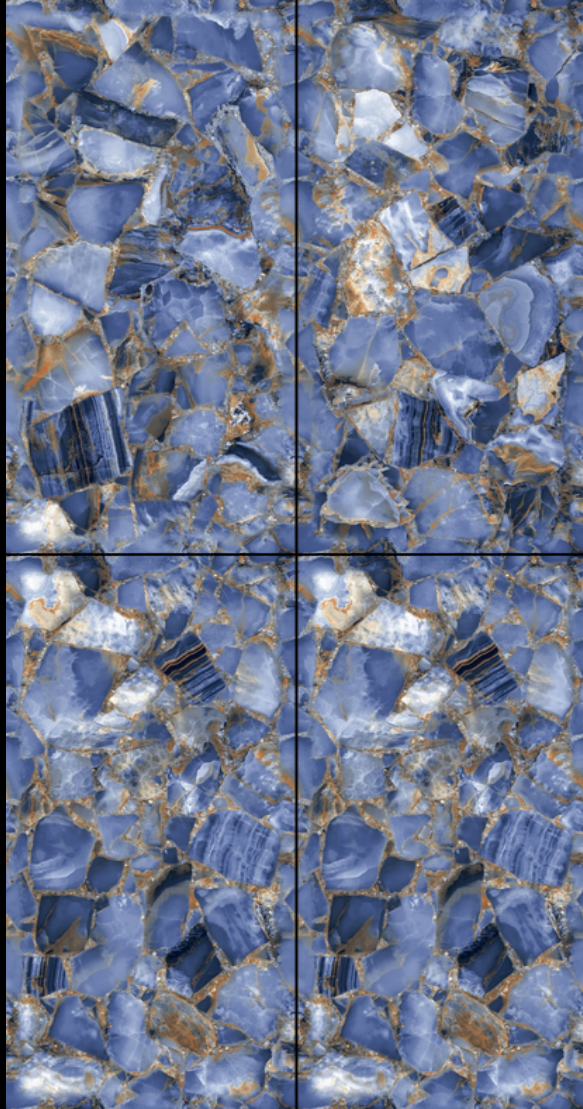

SEA STONE BLUE

SIZE

600X1200 MM

THICKNESS

8.5 MM

FINISH

HIGH GLOSSY

RANDOM

3