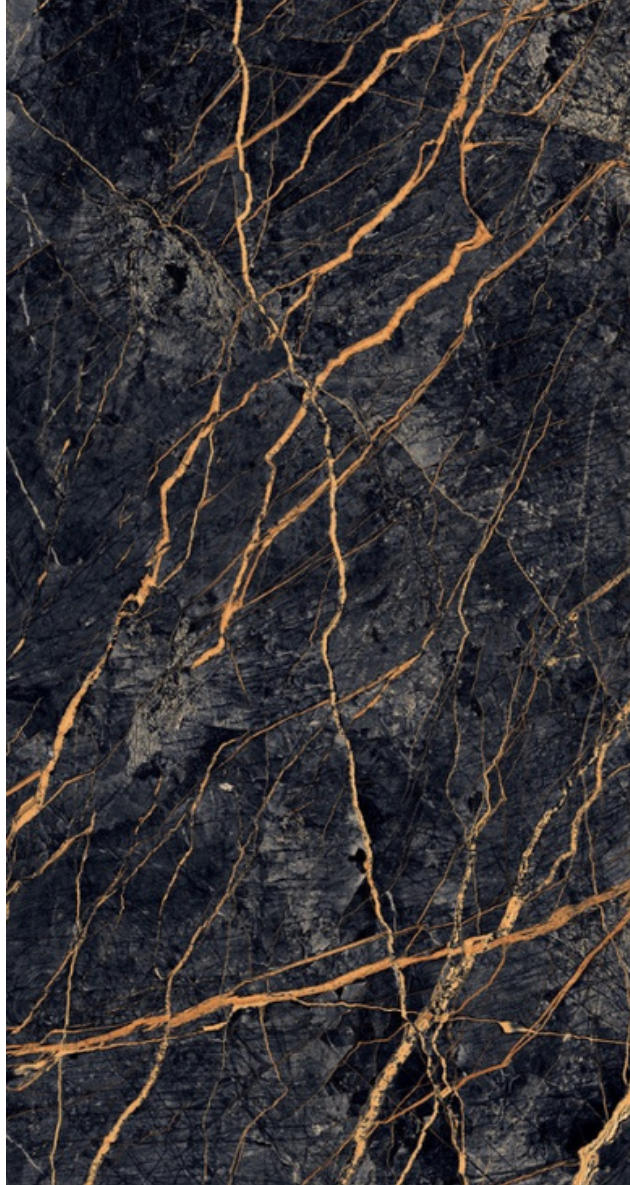

DOCATO BLACK

SIZE
600 X 1200 MM

THICKNESS
8.5 MM

FINISH
High Glossy

RANDOM
4

Easy To
Clean

Heat
Resistant

Chemical
Resistant

Environment
Friendly

Stain
Resistant