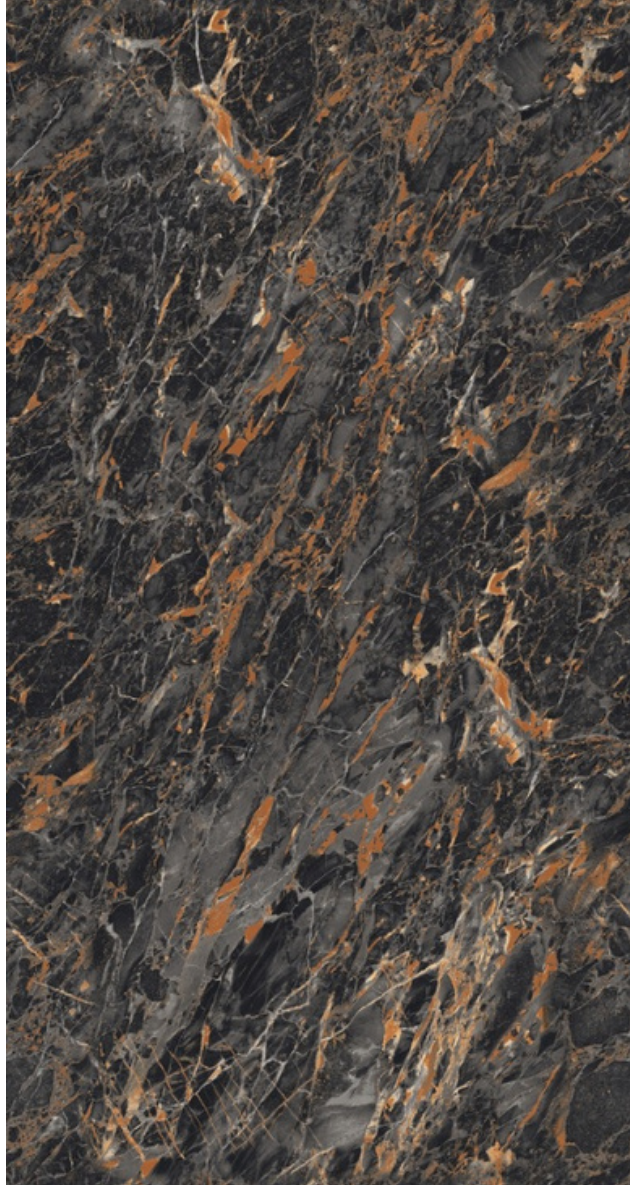

AMAZONITE BLACK

SIZE
600 X 1200 MM

THICKNESS
8.5 MM

FINISH
High Glossy

RANDOM
3

Easy To Clean

Heat Resistant

Chemical Resistant

Environment Friendly

Stain Resistant