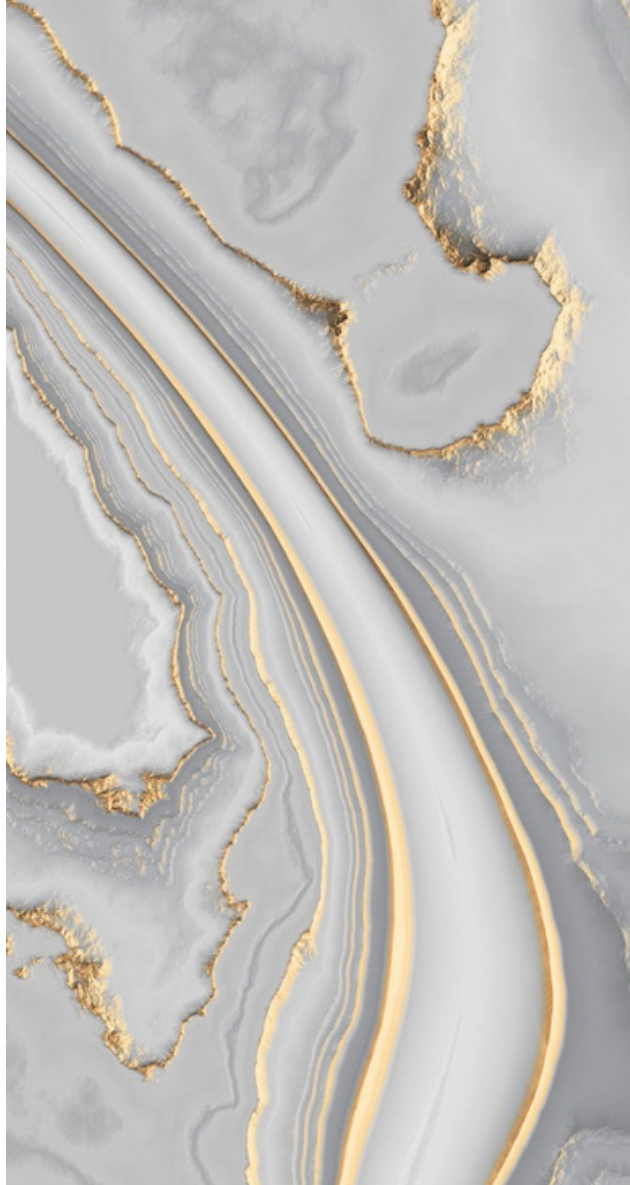

THICKNESS
8.5 MM

FINISH
High Glossy

RANDOM
3

Easy To Clean

Heat Resistant

Chemical Resistant

Environment Friendly

Stain Resistant