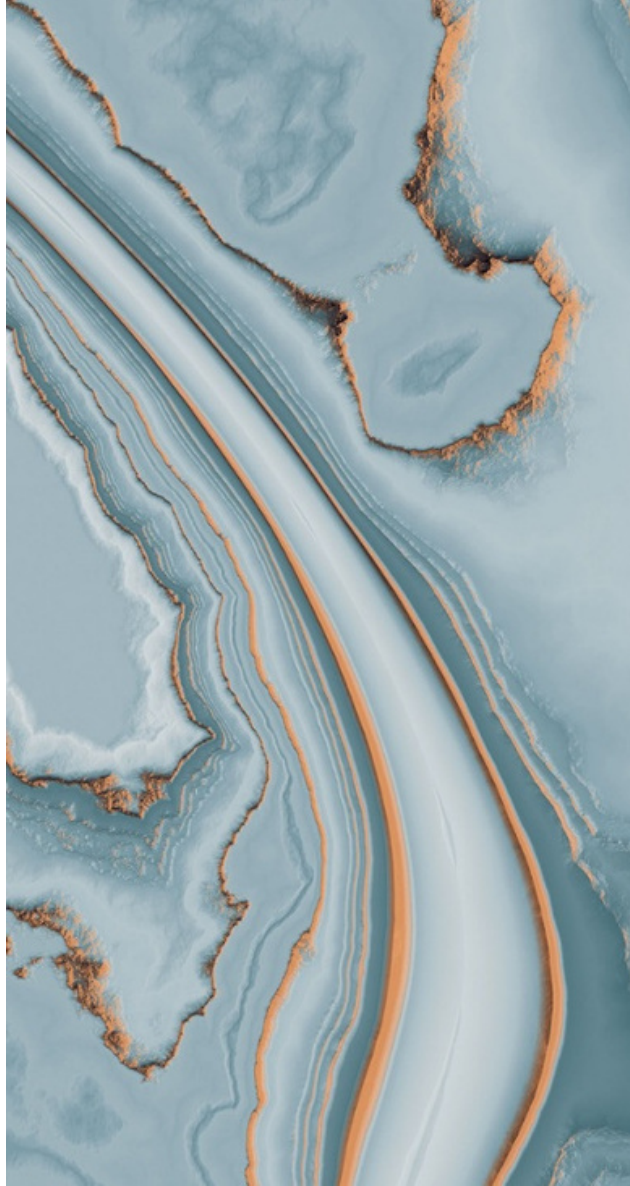

Chemical Resistant

Environment Friendly

Stain Resistant

JERIBA

JEWEL AQUA

SIZE
600 X 1200 MM

THICKNESS
8.5 MM

FINISH
High Glossy