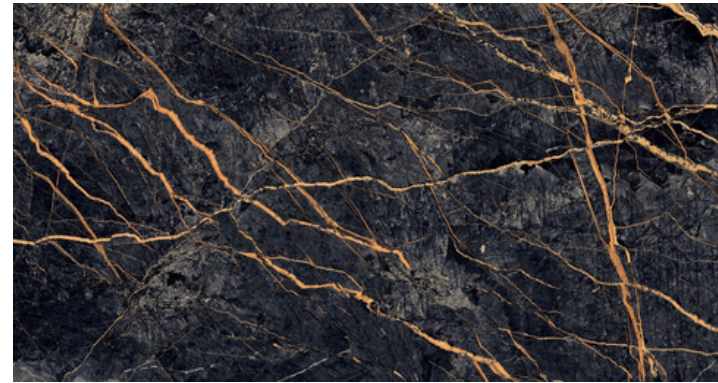

DOCATO BLACK

SIZE
600 X 1200 MM

THICKNESS
8.5 MM

FINISH
High Glossy

RANDOM
4

Easy To
Clean

Heat
Resistant

Chemical
Resistant

Environment
Friendly

Stain
Resistant