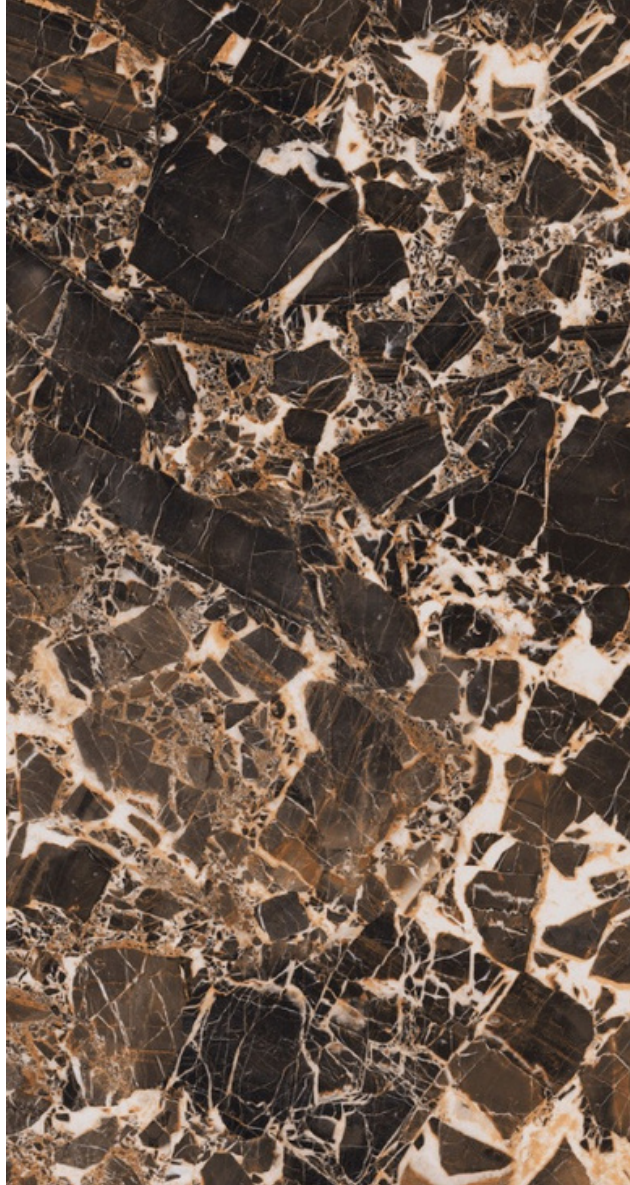

THICKNESS
8.5 MM

FINISH
High Glossy

RANDOM
3

Easy To Clean

Heat Resistant

Chemical Resistant

Environment Friendly

Stain Resistant