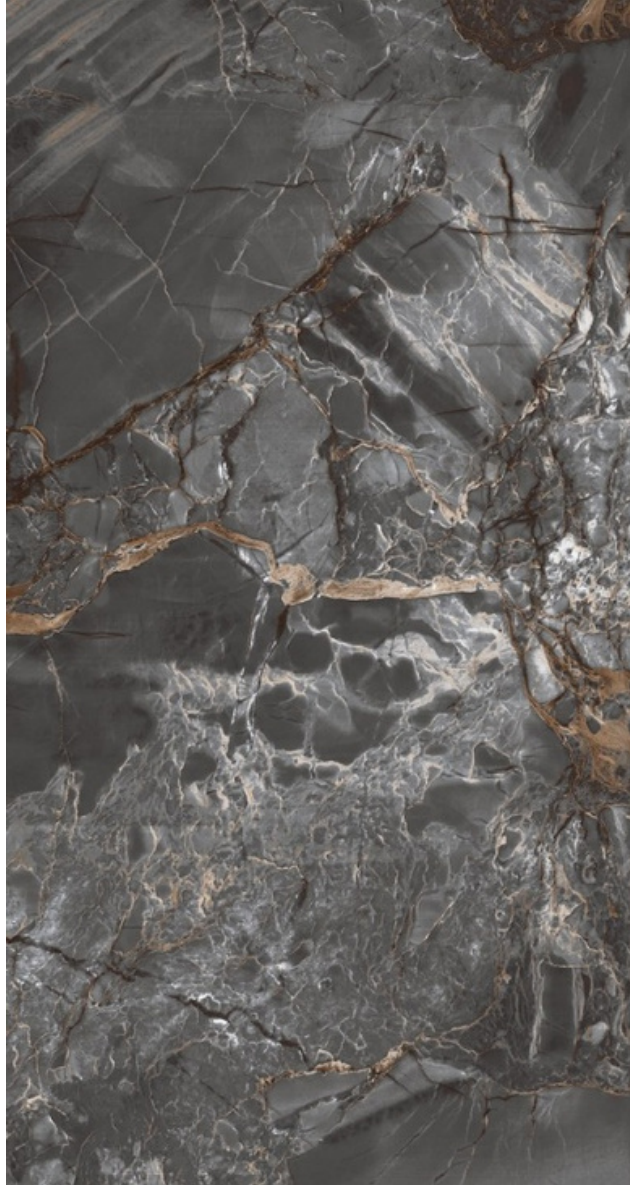

Heat Resistant

Chemical Resistant

Environment Friendly

Stain Resistant

ARISTO EBONY

SIZE
600 X 1200 MM

THICKNESS
8.5 MM

FINISH
High Glossy