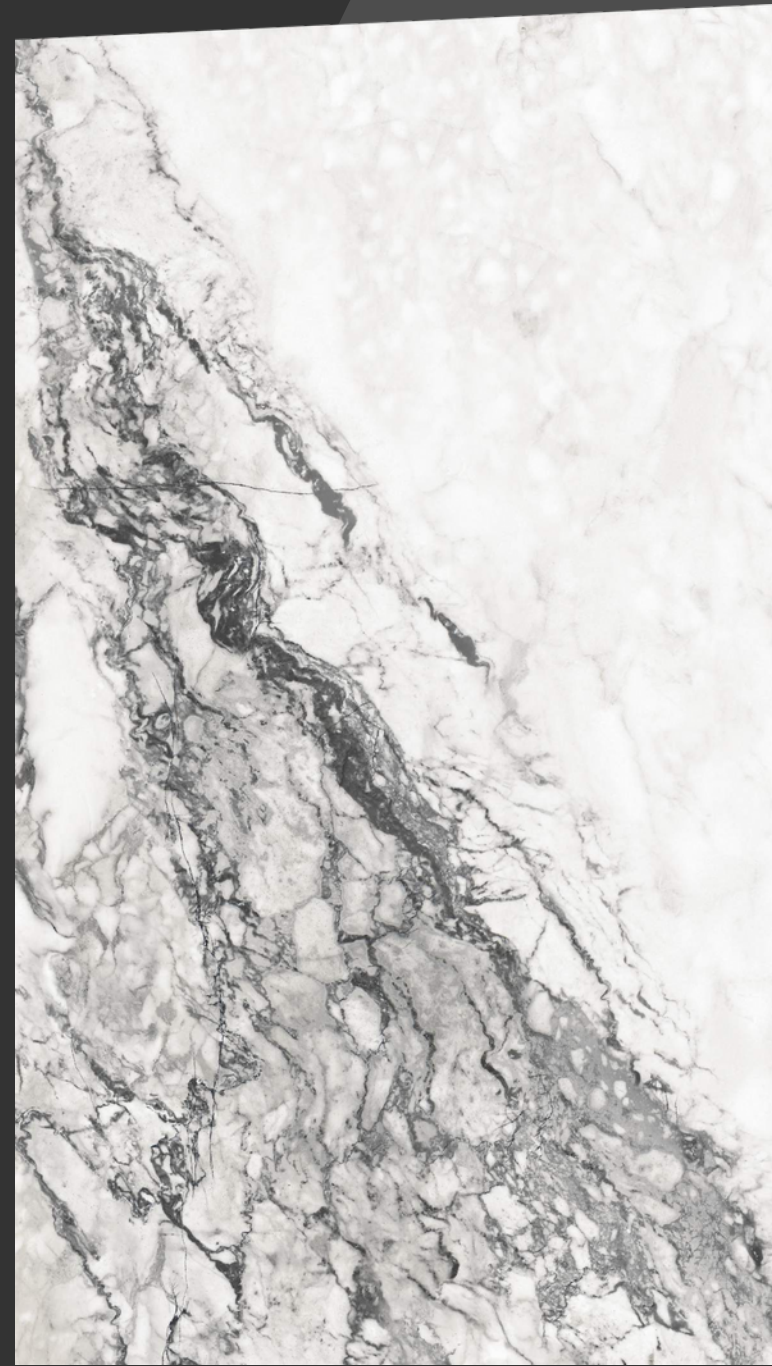

# HOLAND WHITE

600x1200mm

Glossy  
Surface

Randoms