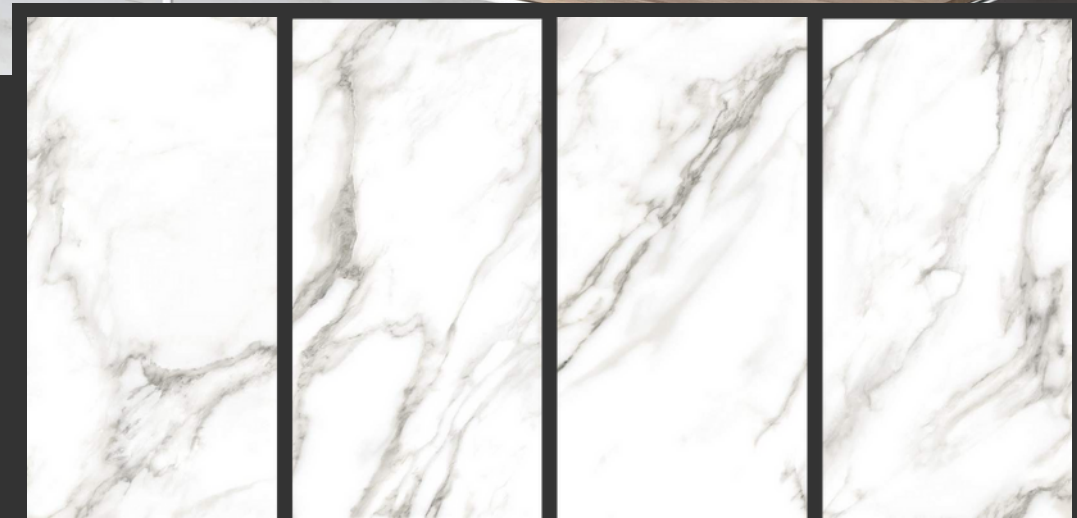

GLITZ WHITE

600x1200mm

Glossy
Surface

Randoms