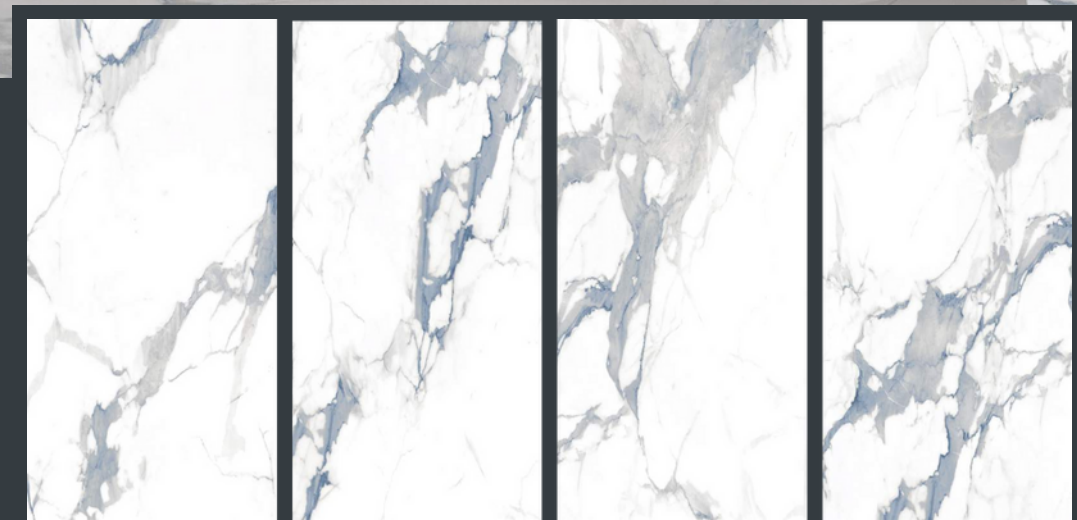

CARRARA BLUE

600x1200mm

Glossy
Surface

Randoms