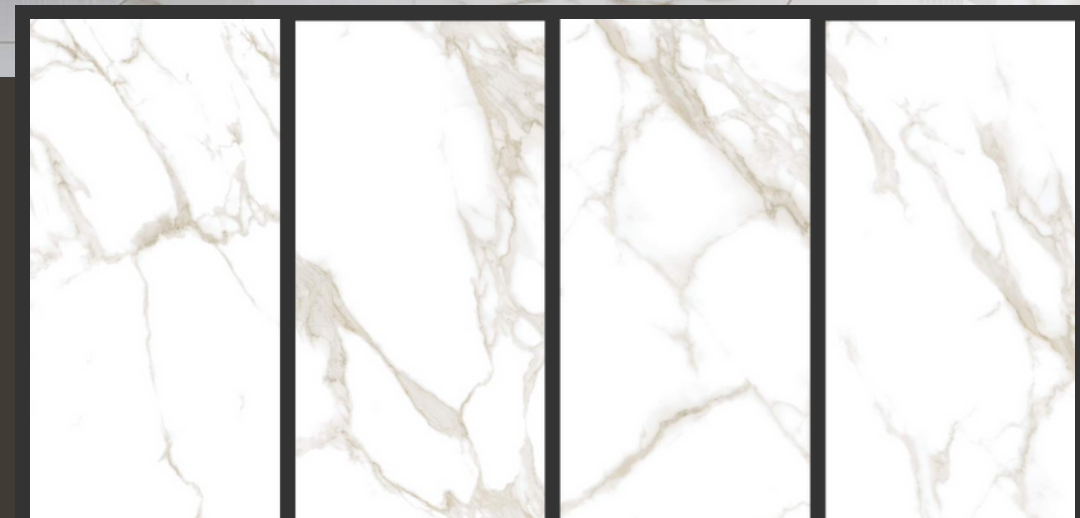

STATUARIO SUPREME

600x1200mm

Glossy
Surface

Randoms