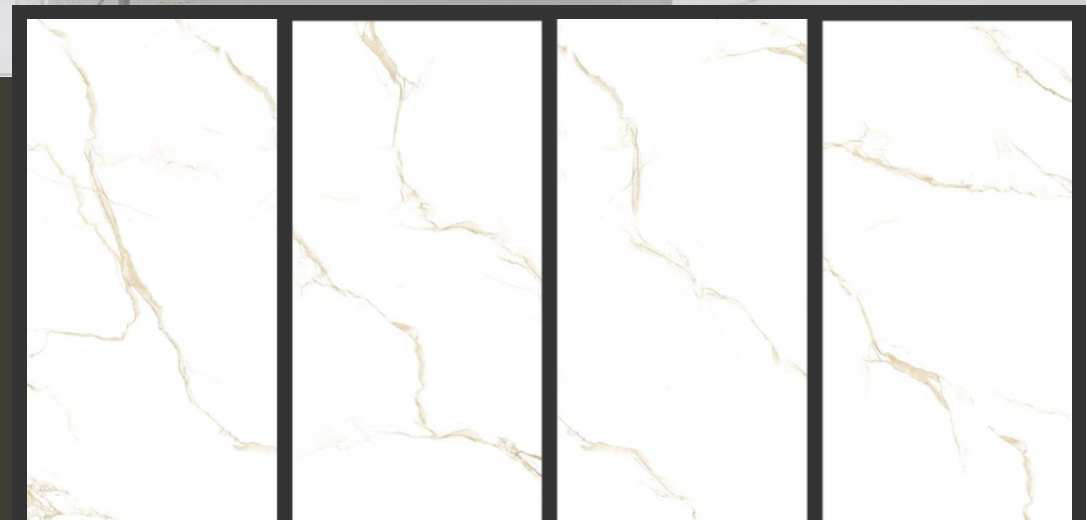

PLATINUM GOLD

600x1200mm

Glossy
Surface

Randoms