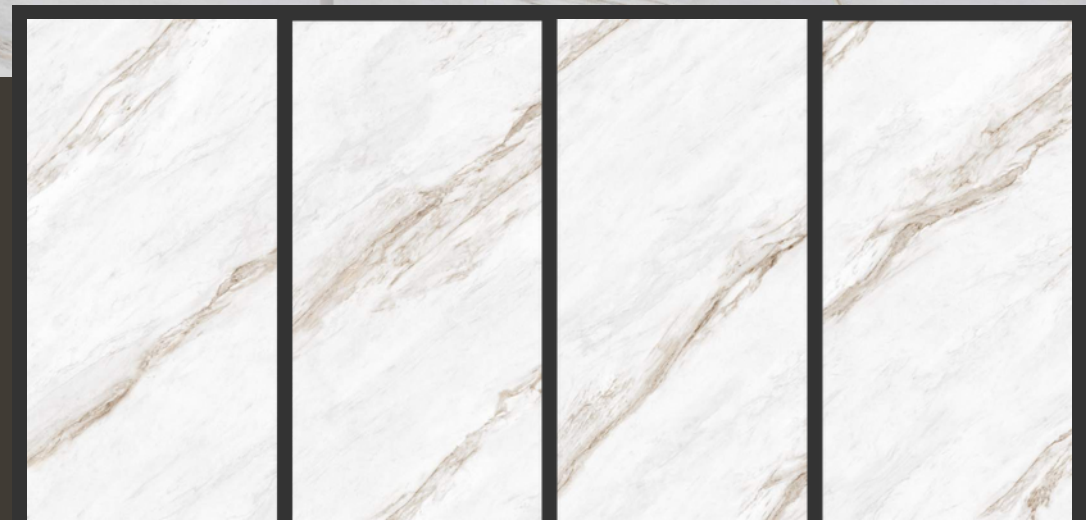

PALLISANDRO WHITE

600x1200mm

Glossy
Surface

Randoms