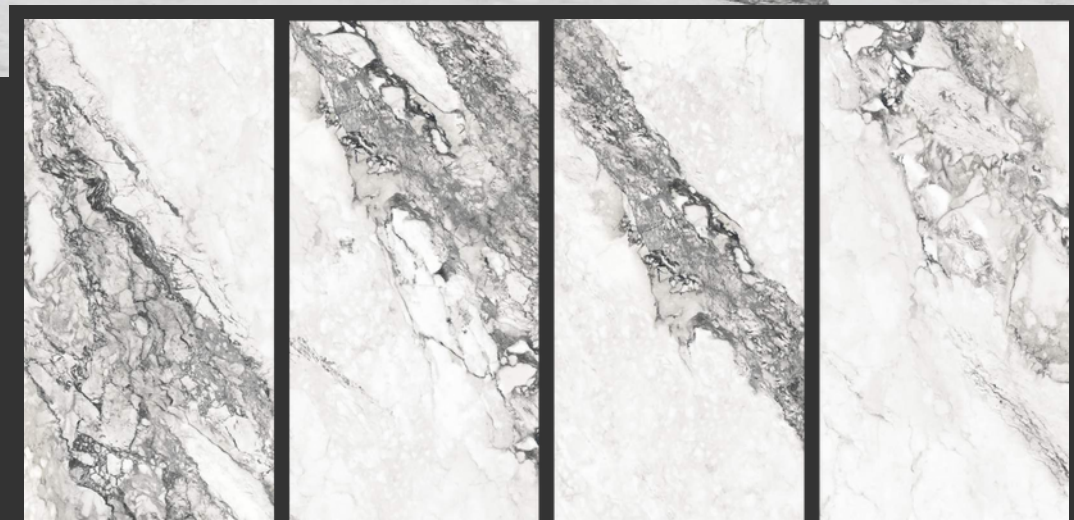

ILLUSION

600x1200mm

Glossy
Surface

Randoms