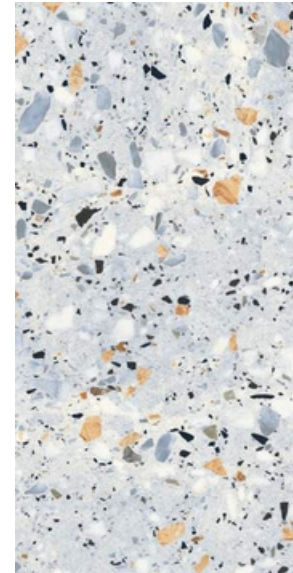

**TORREN
GRIS**

4 Randoms

600x1200mm

Terrazzo
o
Carving

**TORREN
MULTY**

4 Randoms

600x1200mm

Terrazzo
o
Carving