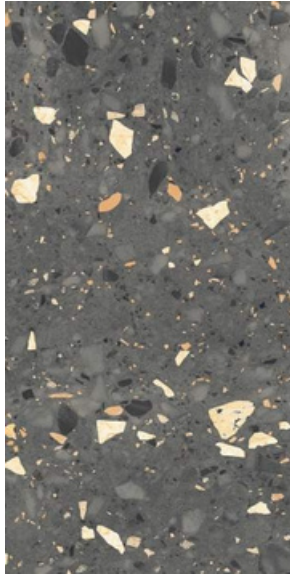

**TAFFY
TERRA
LIGHT**
4 Randoms

600x1200mm

Terrazz
o
Carving

Terrazzo
Collection

**TORREN
GREY**

600x1200mm

Terrazzo
o
Carving

Randoms