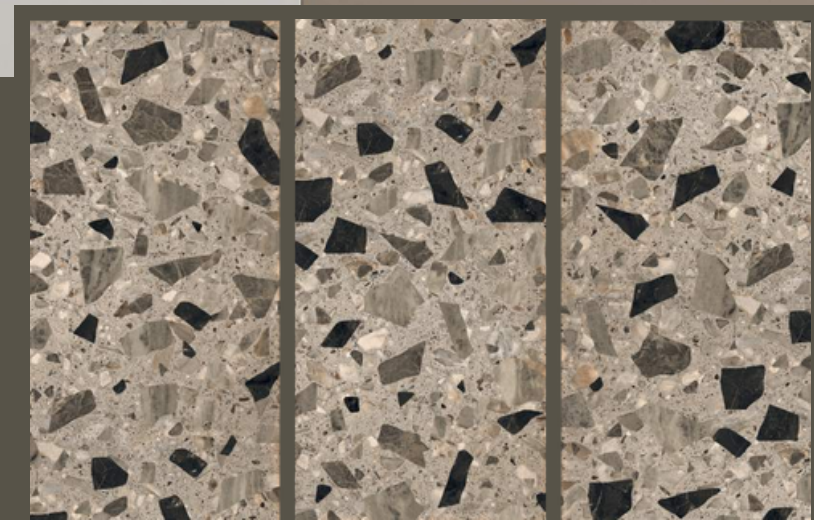

Terrazzo
Collection

CEPPO STONE BROWN

600x1200mm

Terrazzo
o
Carving

Randoms