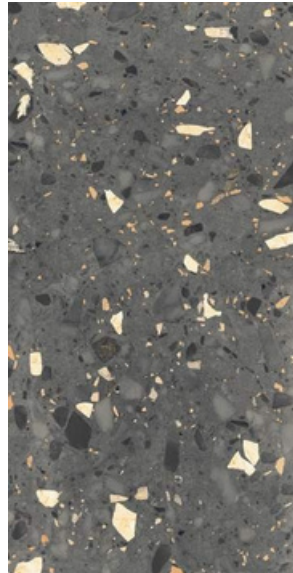

**TORREN
MULTY**

4 Randoms

600x1200mm

Terrazzo
o
Carving