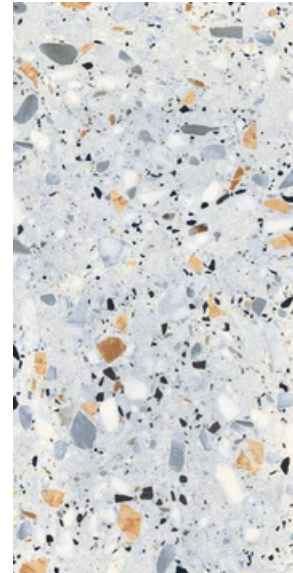

**TORREN
GRIS**

4 Randoms

600x1200mm

Terrazzo
o
Carving

**TORREN
MULTY**

4 Randoms

600x1200mm

Terrazzo
o
Carving