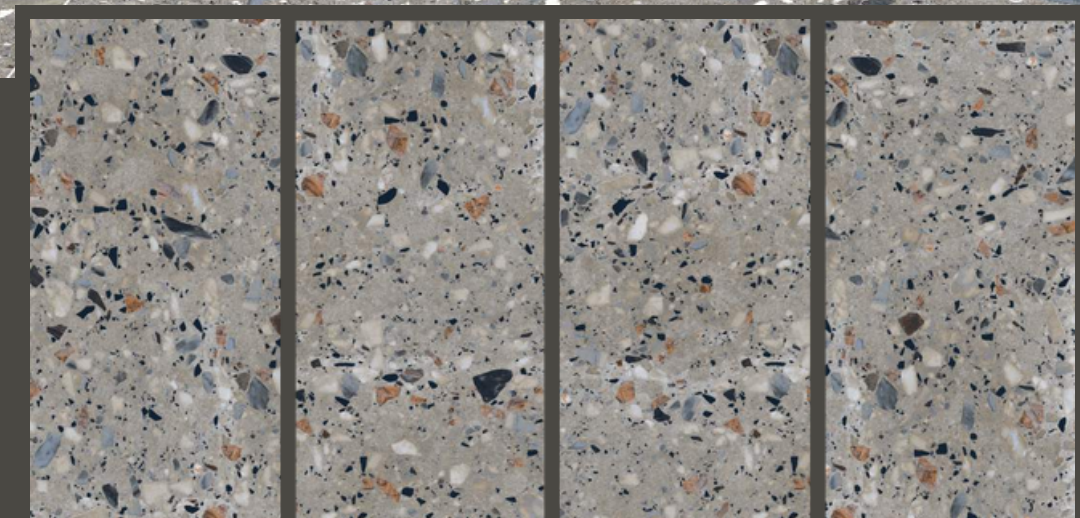

**TAFFY
TERRA
LIGHT**
4 Randoms

600x1200mm

Terrazz
o
Carving

Terrazzo
Collection

**TORREN
GREY**

600x1200mm

Terrazzo
o
Carving

Randoms