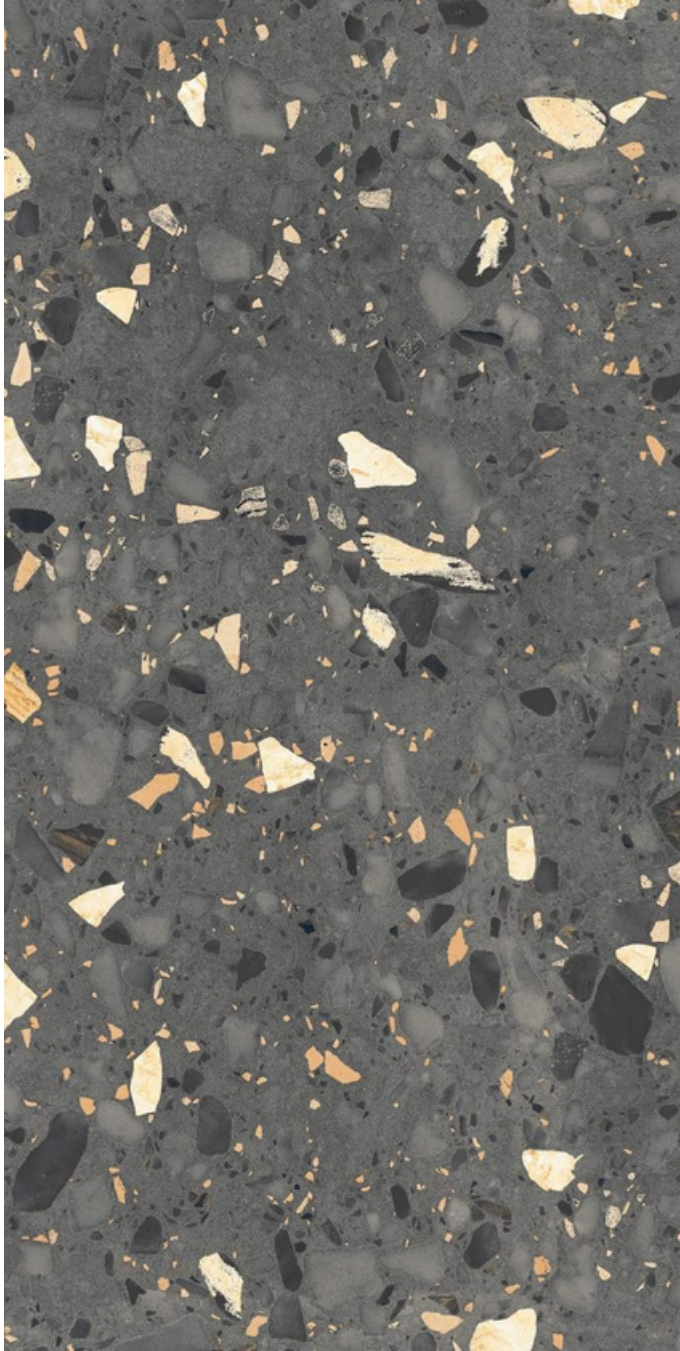

**TAFFY
TERRA
LIGHT**
4 Randoms

600x1200mm

Terrazz
o
Carving

Terrazzo
Collection

**TORREN
GREY**

600x1200mm

Terrazzo
o
Carving

Randoms