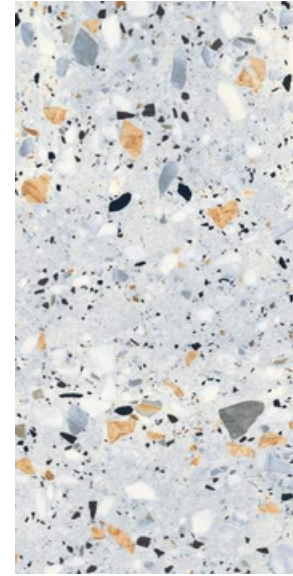

**TORREN
MULTY**

4 Randoms

600x1200mm

Terrazzo
o
Carving