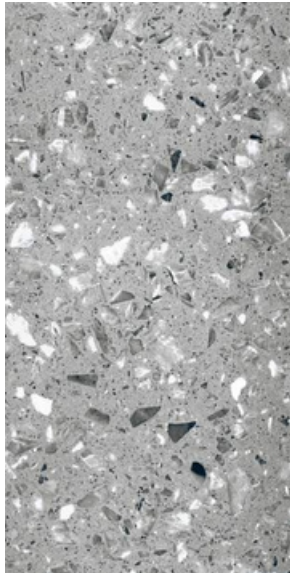

**CAFÉ TERRAZZO
NERO**

4 Randoms

600x1200mm

Terrazzo
o
Carving