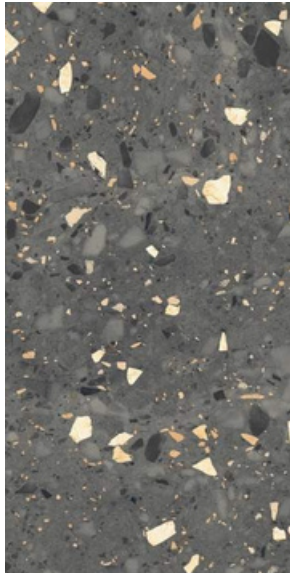

**TORREN
MULTY**

4 Randoms

600x1200mm

Terrazzo
o
Carving