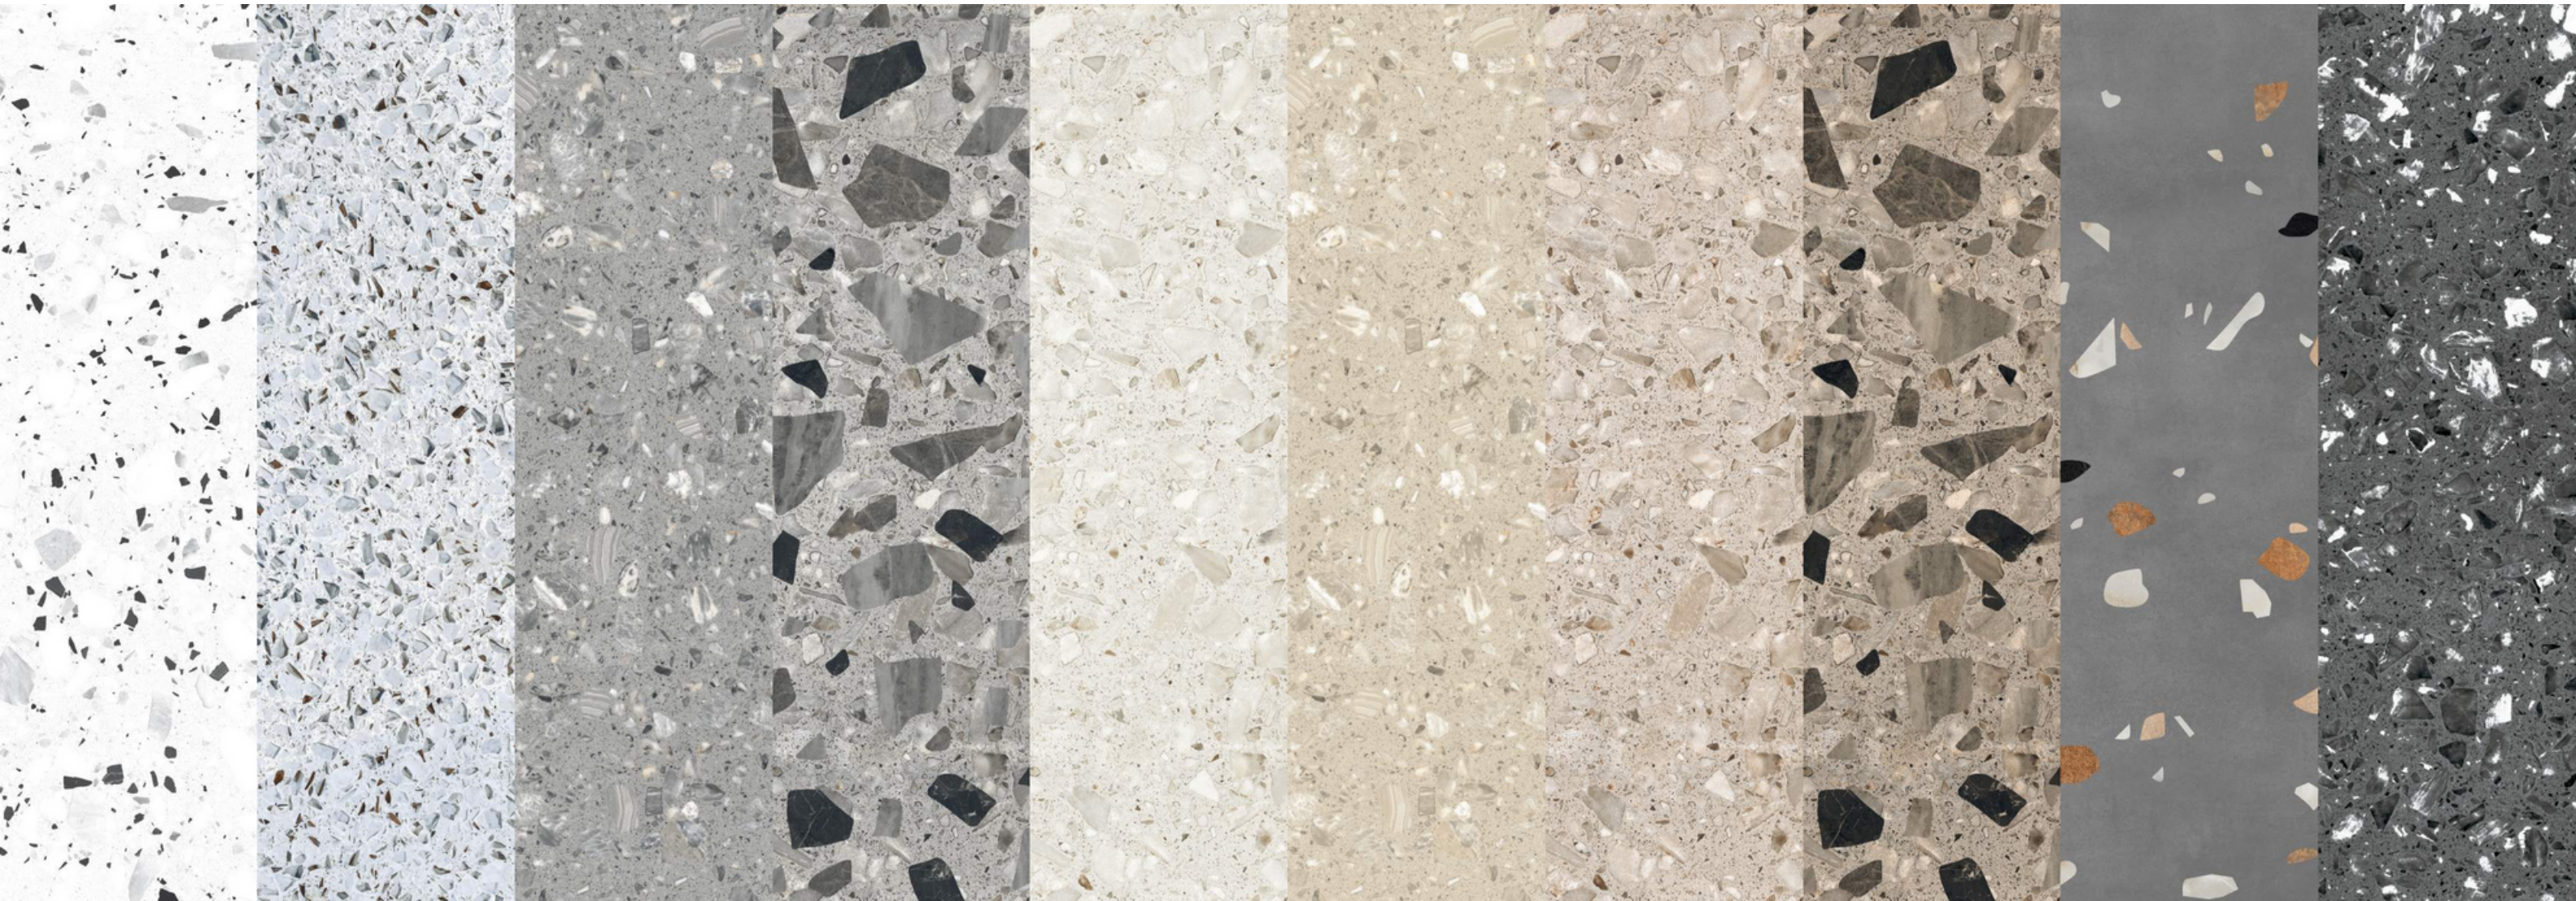

Terrazzo is a style with irregular patterns of chips spread over a surface. This collection consists of tiles that have patterns ranging from small, medium to large-sized chips, each inducing different aesthetic values.