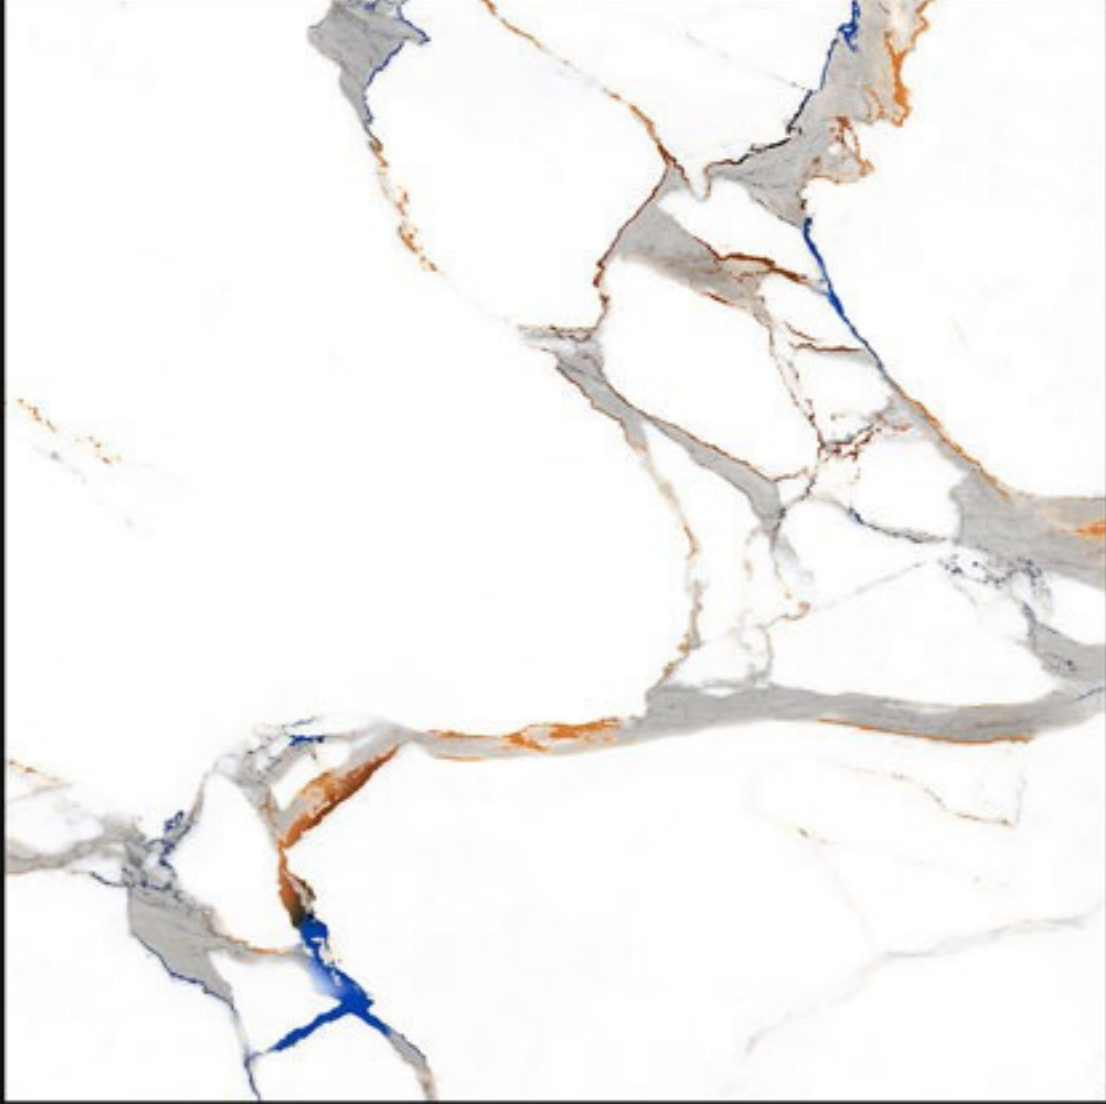

Finish:
Matt

Size:
600x600mm

Series:
Carving Series

CRV-189