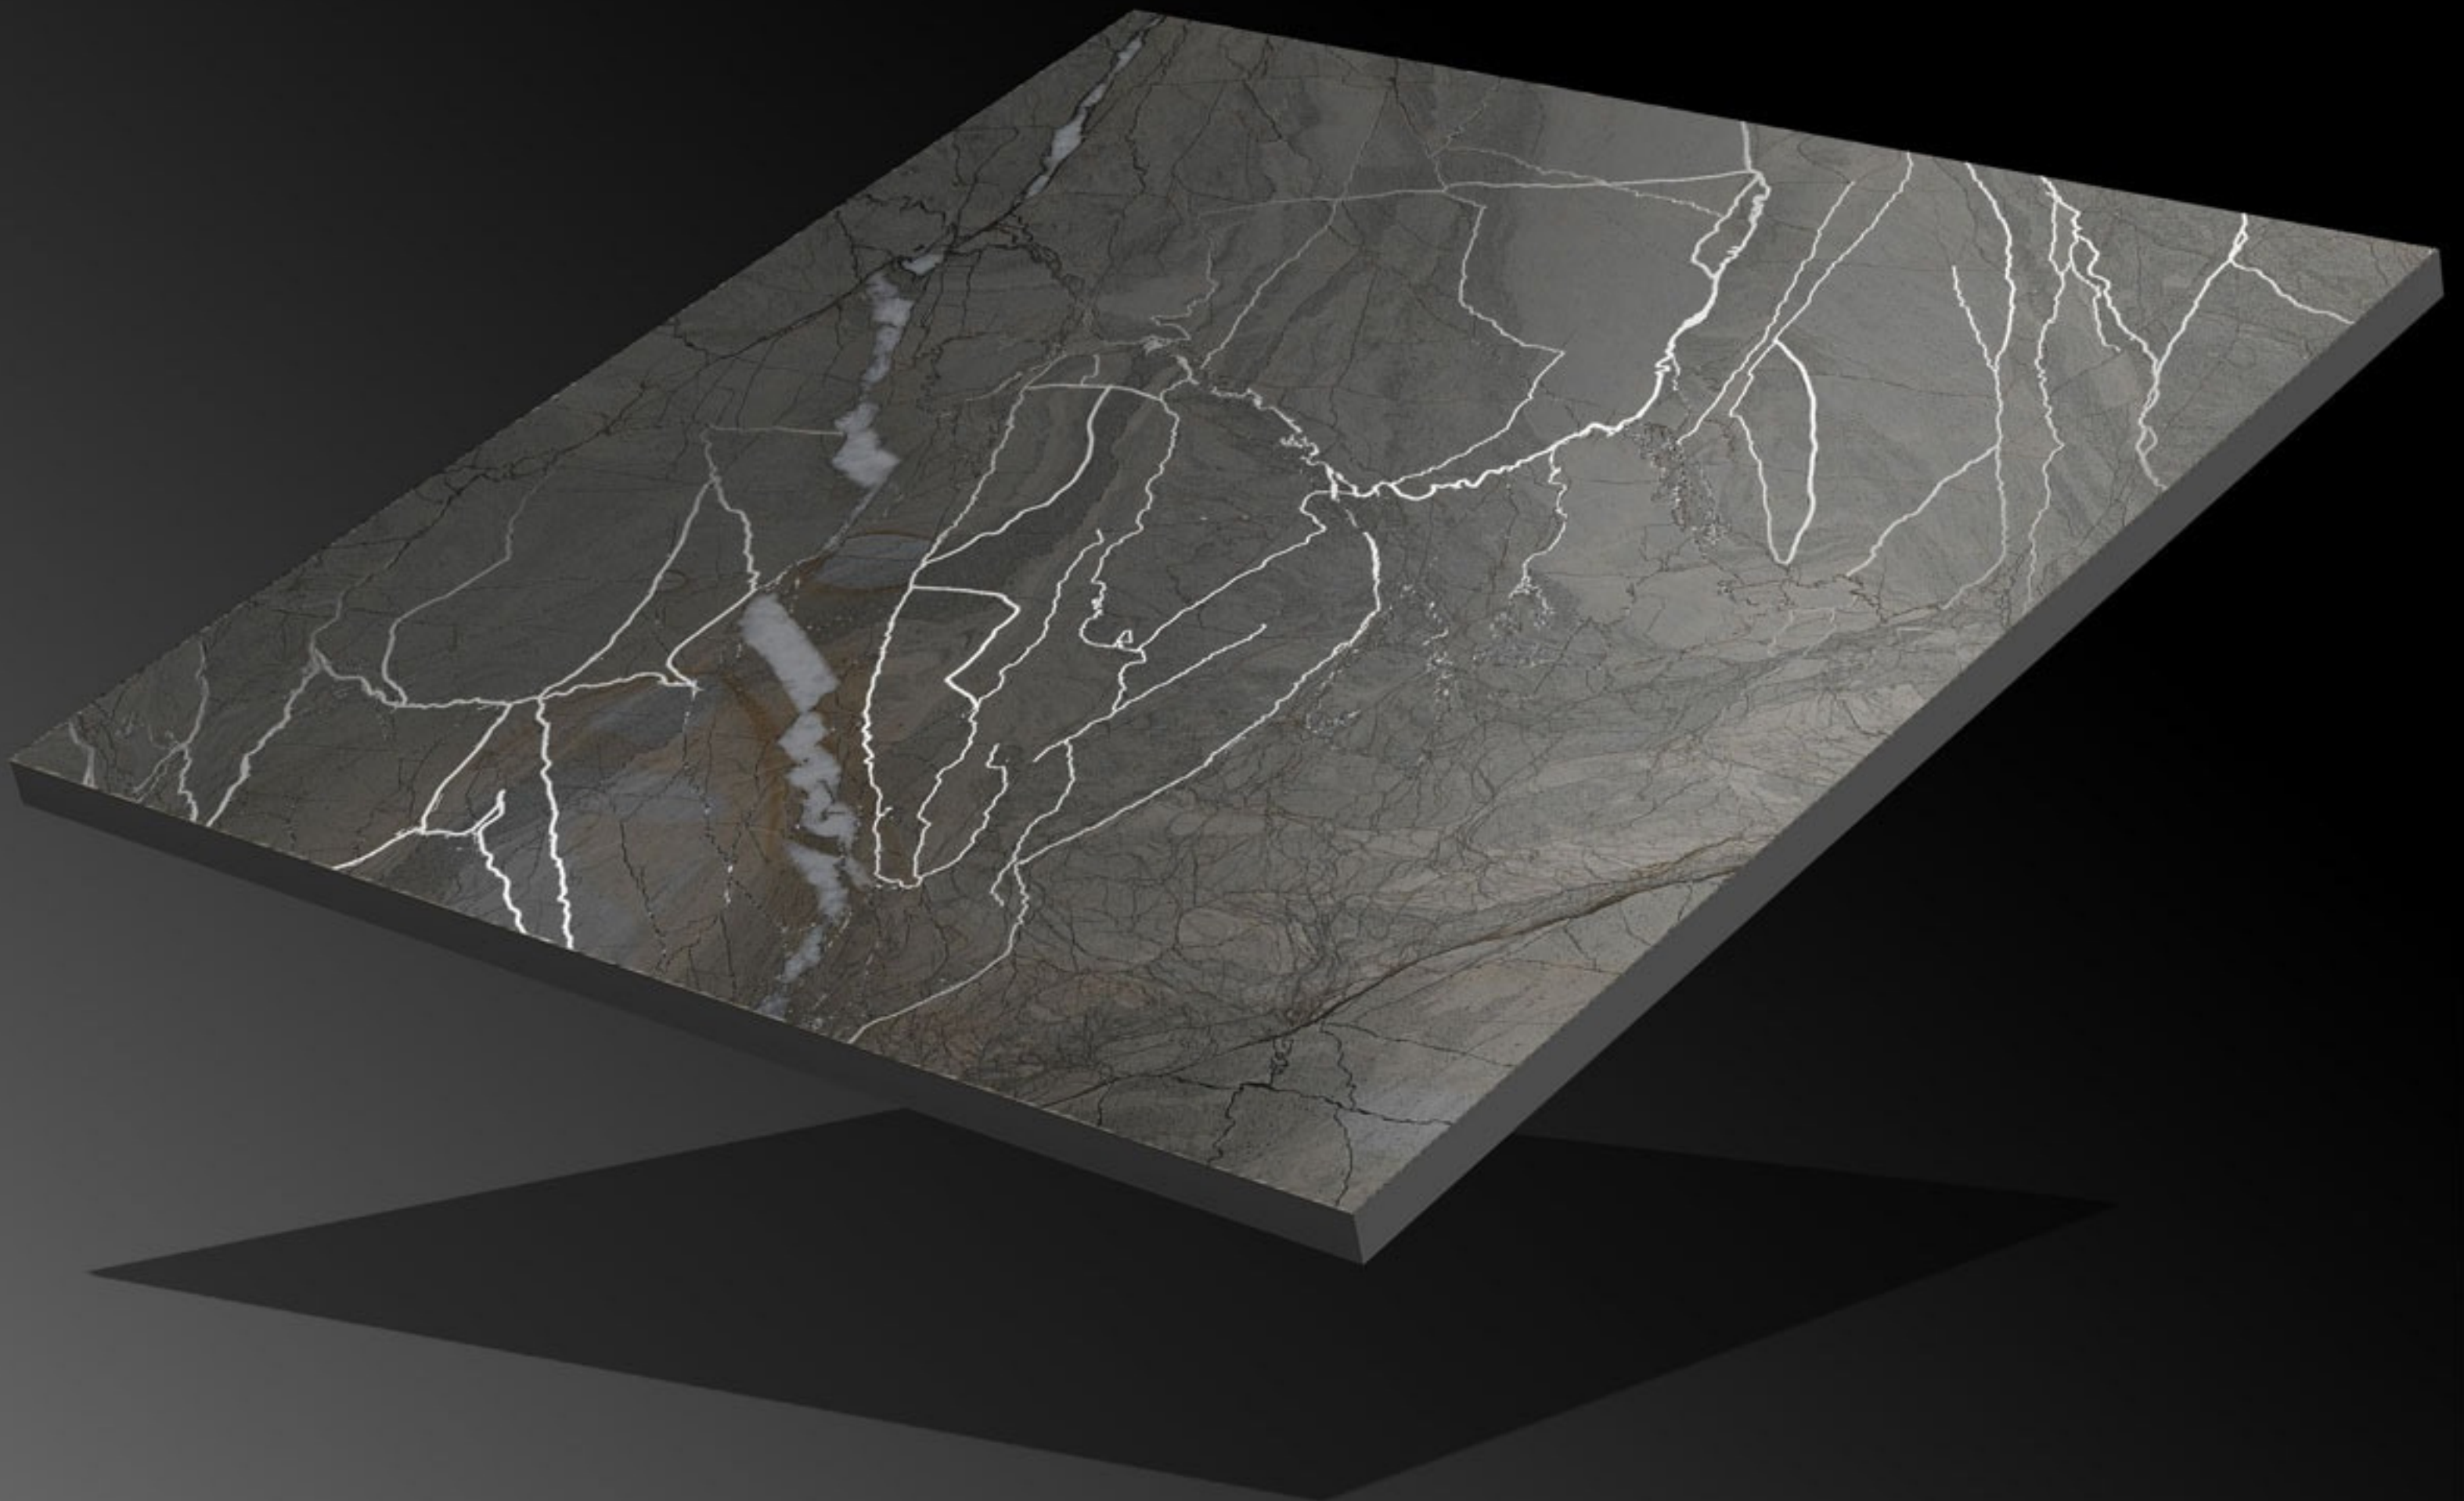

Finish:
Matt

Size:
600x600mm

Series:
Carving Series

CRV-149