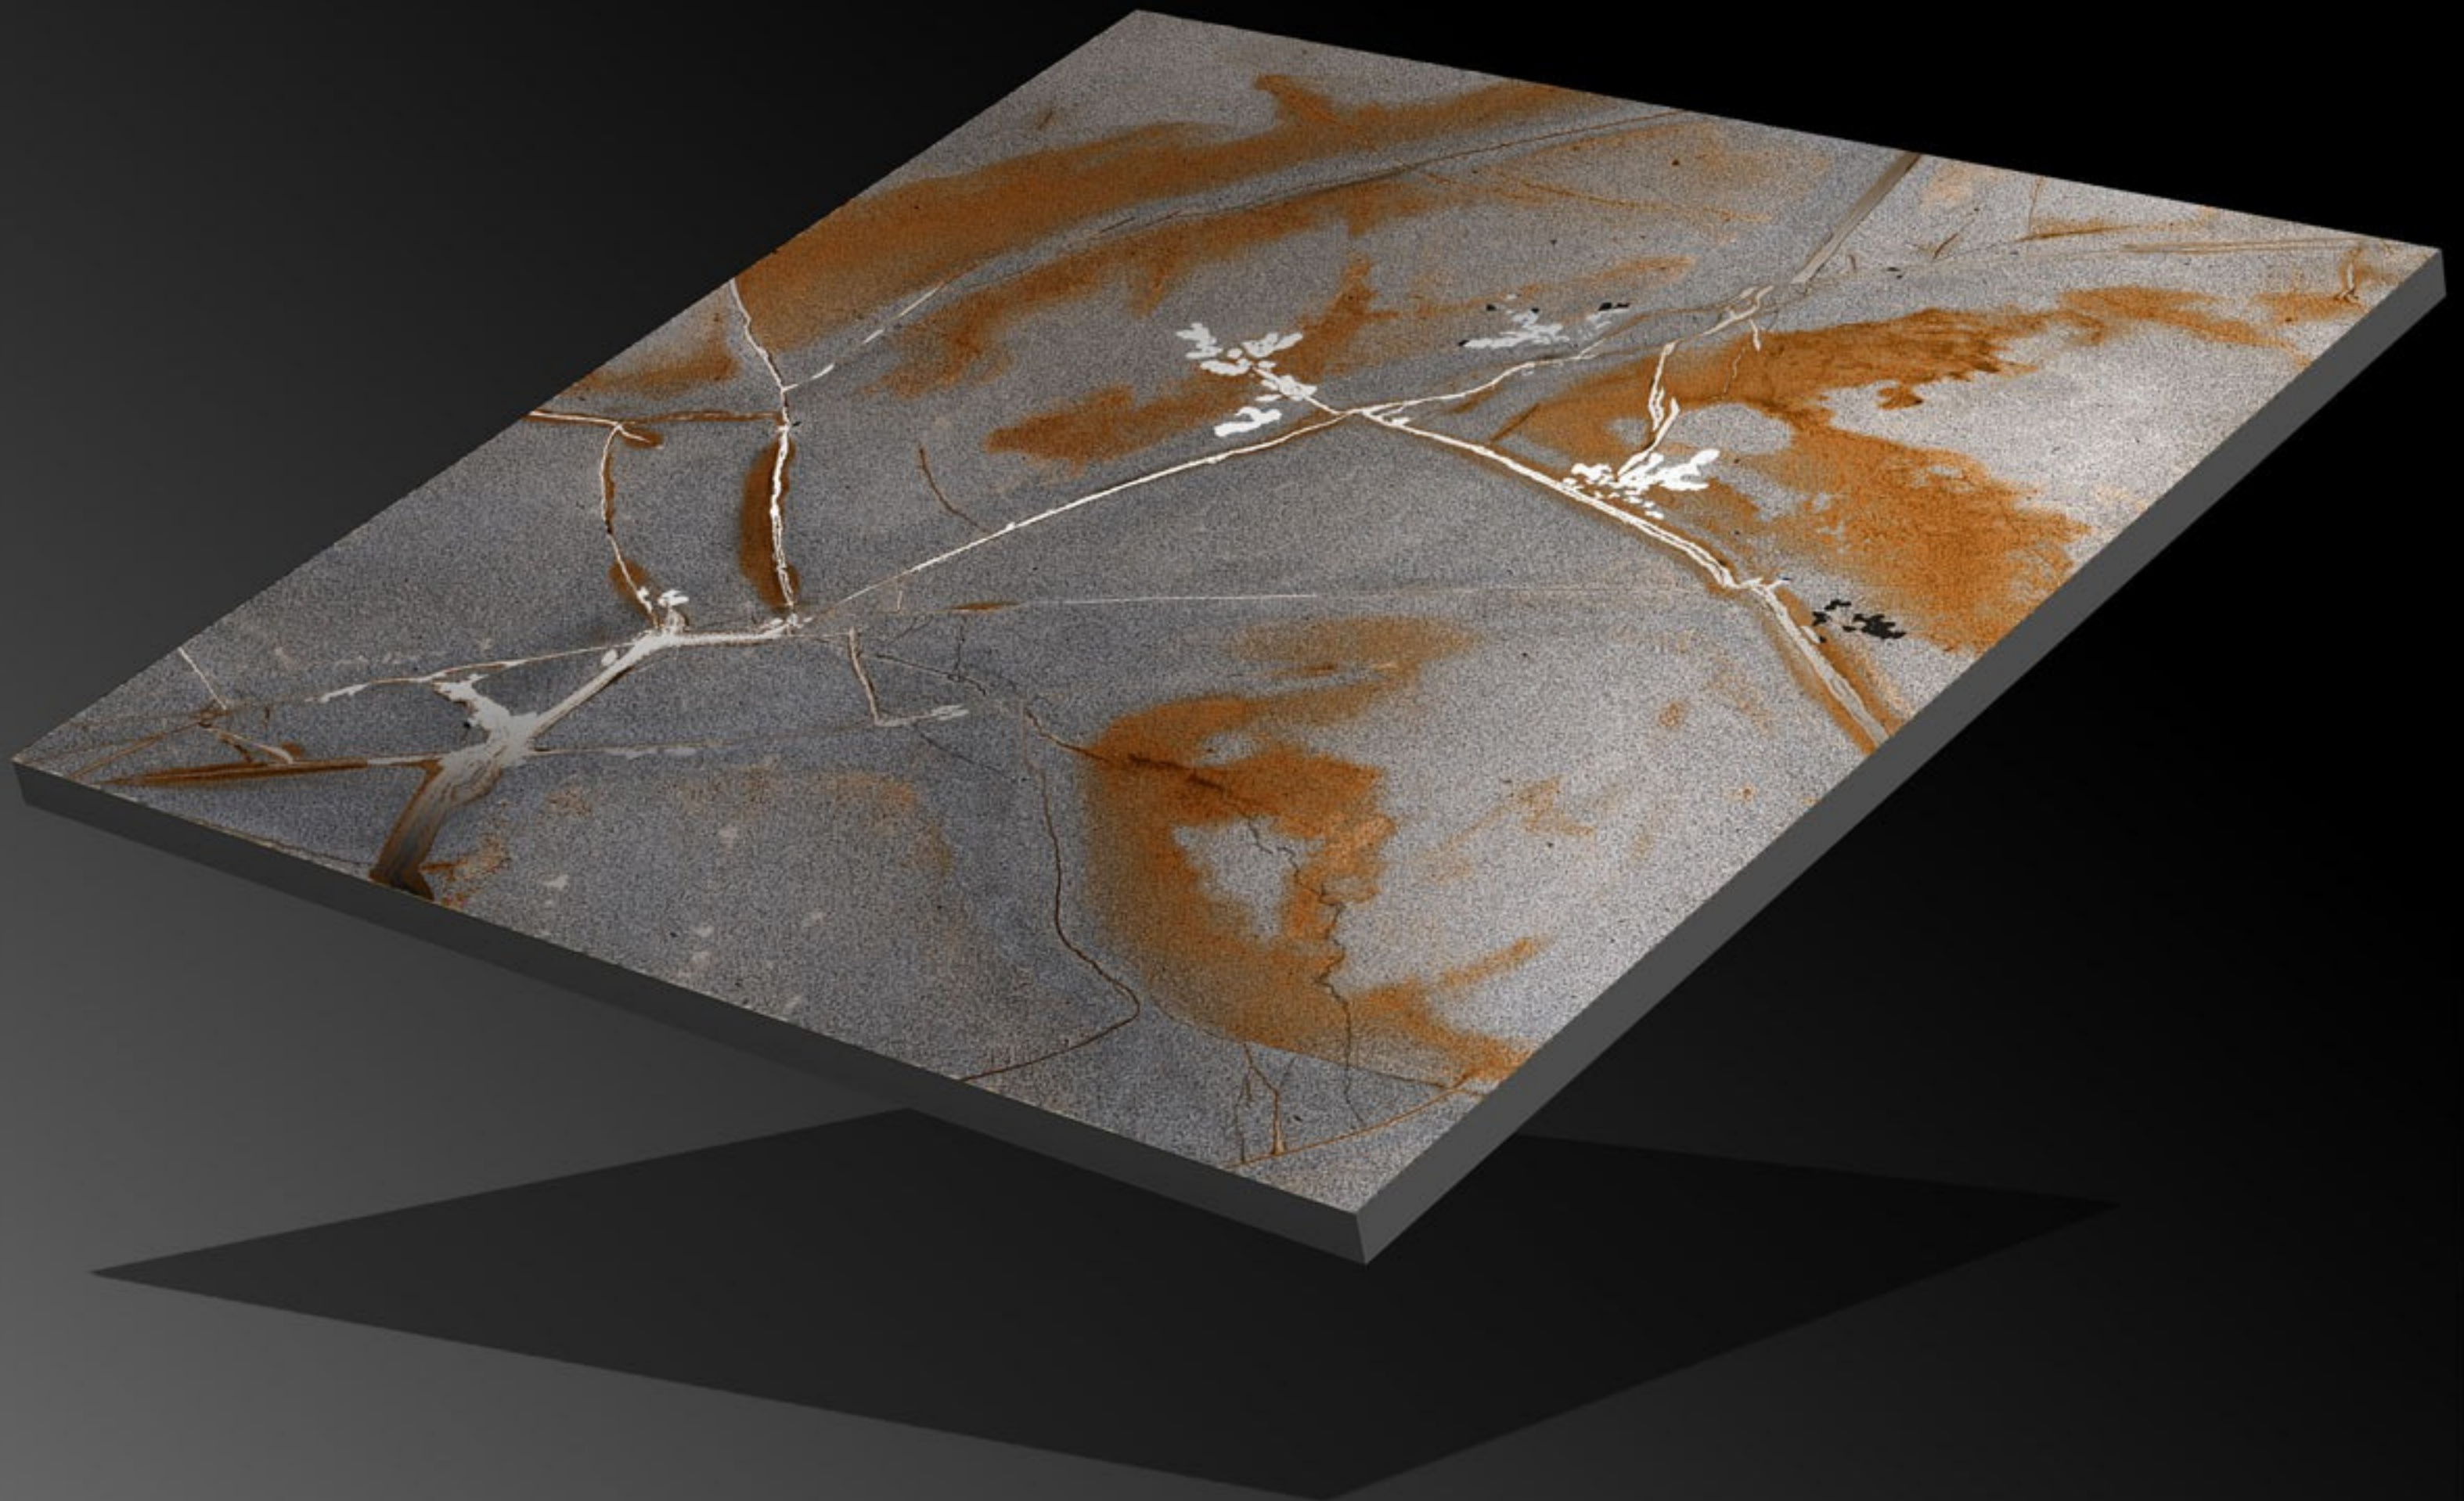

Finish:
Matt

Size:
600x600mm

Series:
Carving Series

CRV-154