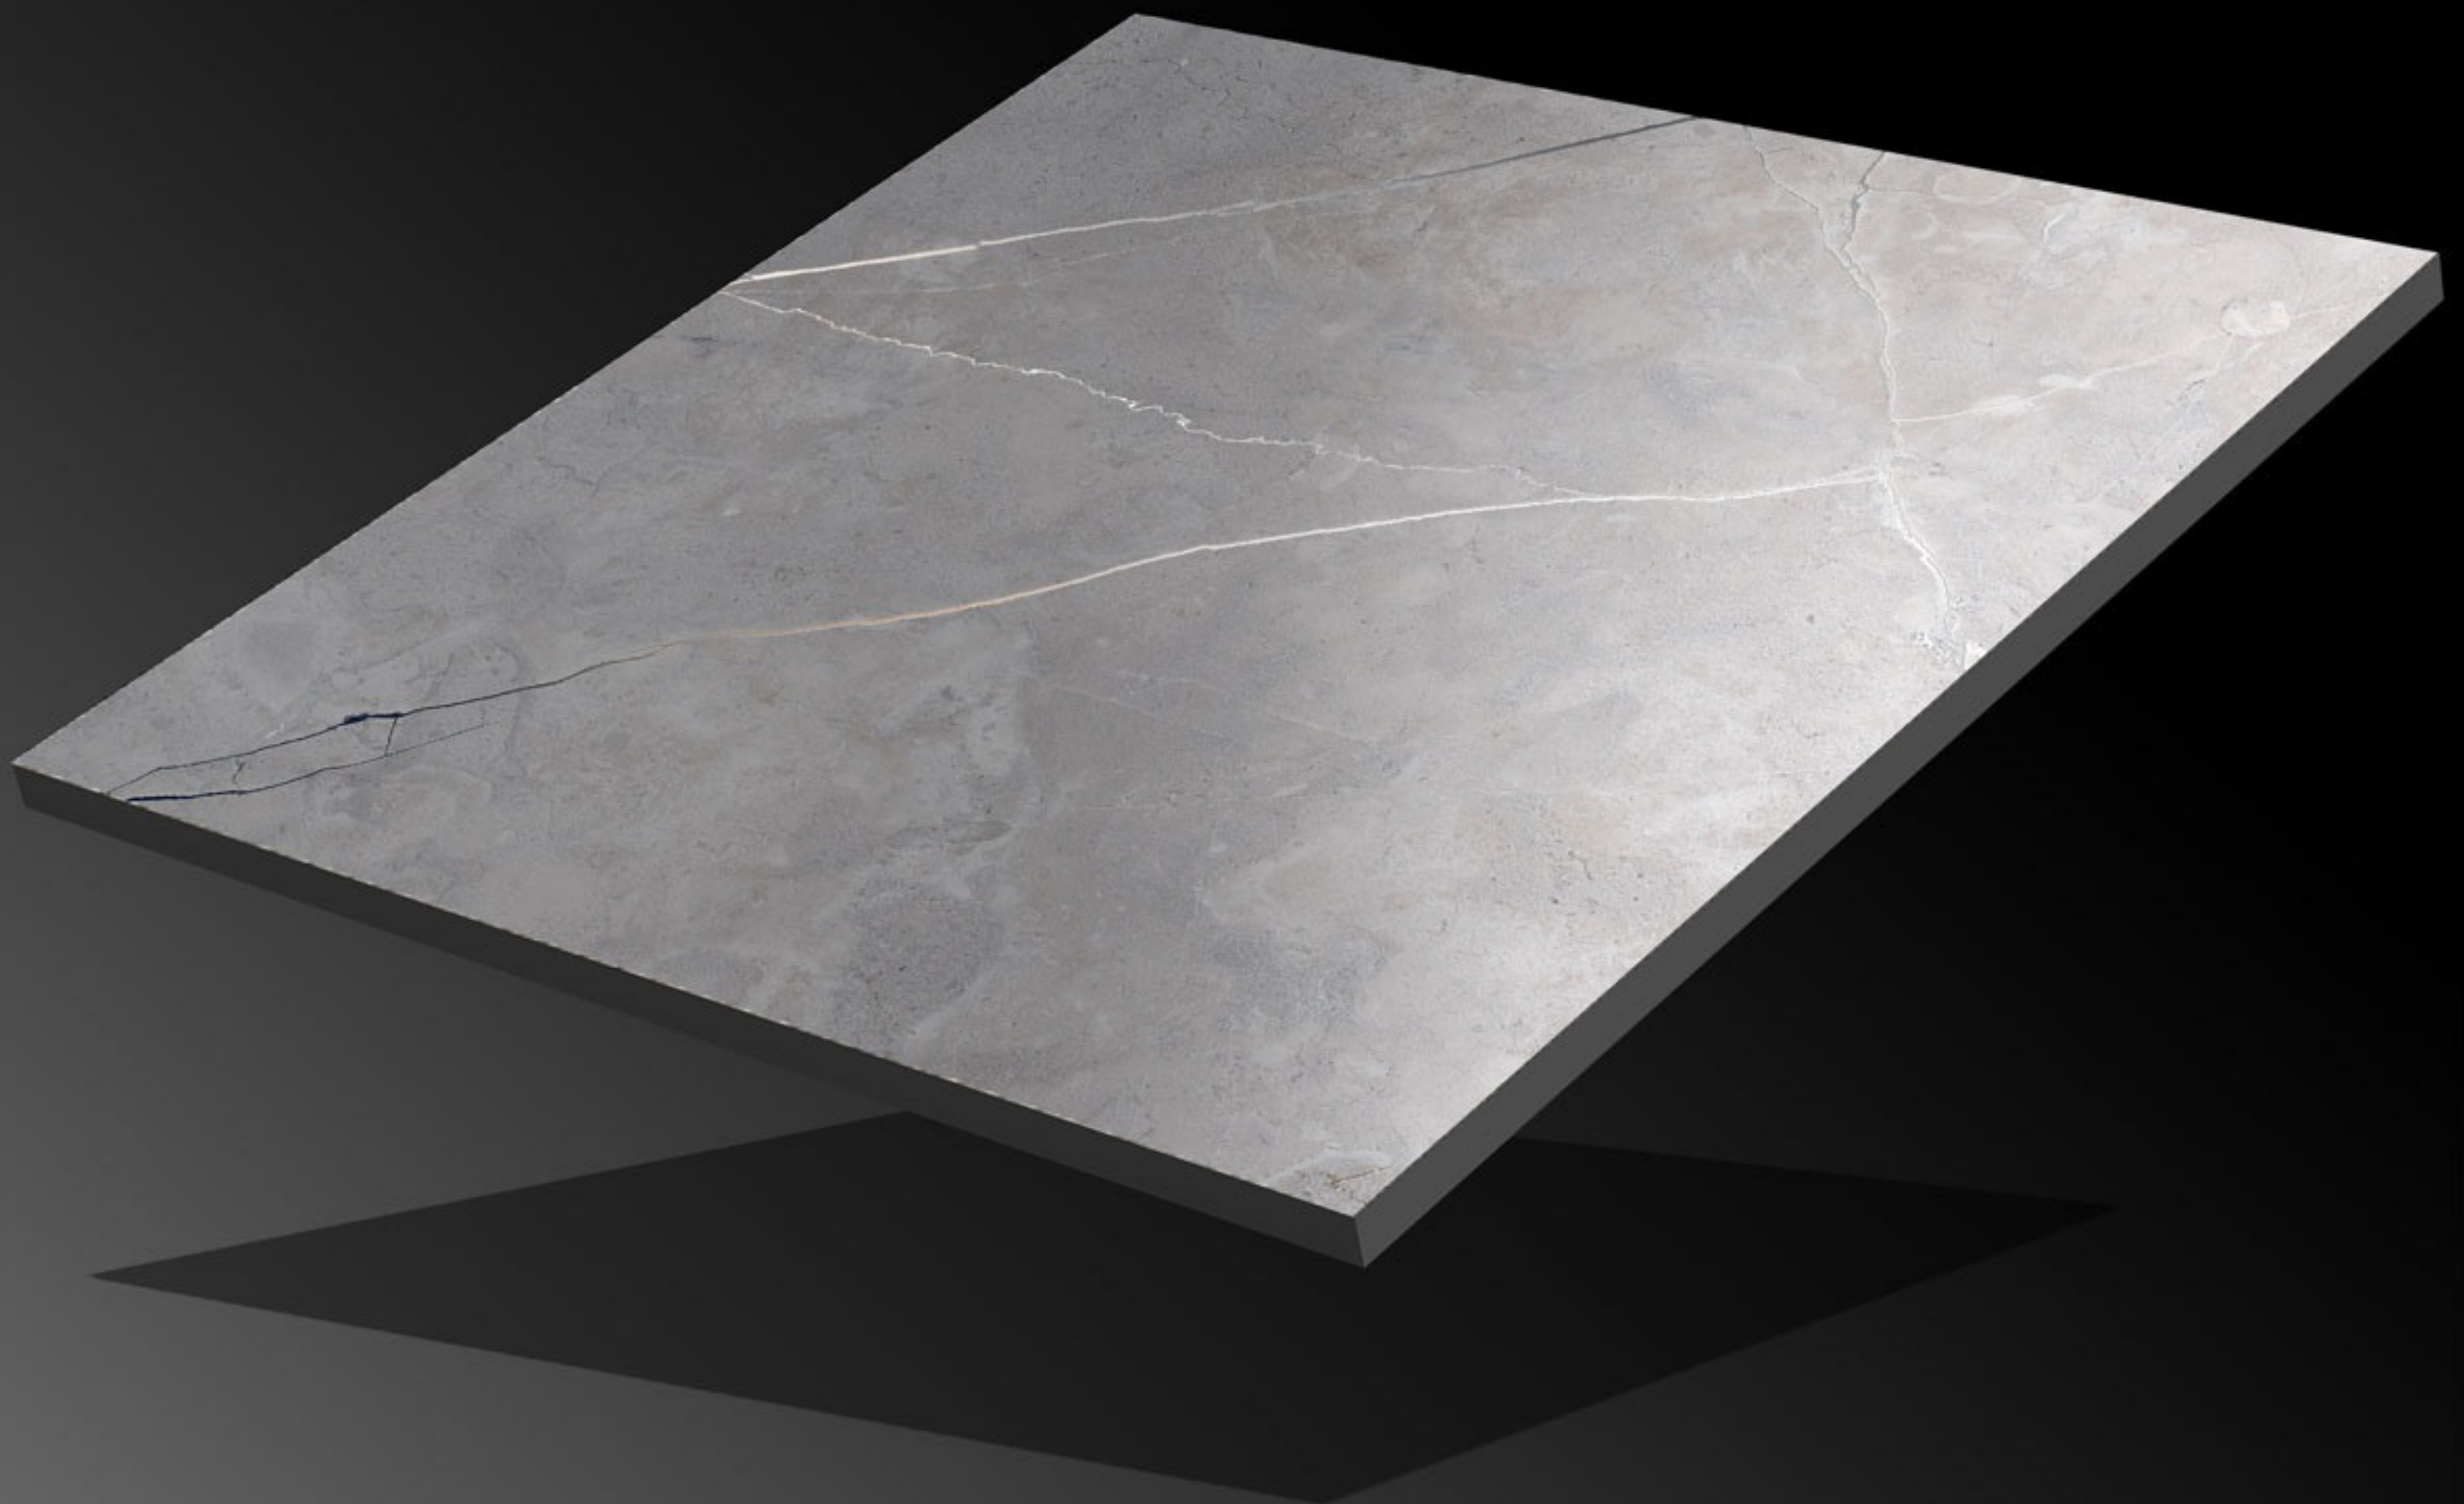

Finish:

Matt

Size:

600x600mm

Series:

Carving Series

CRV-190