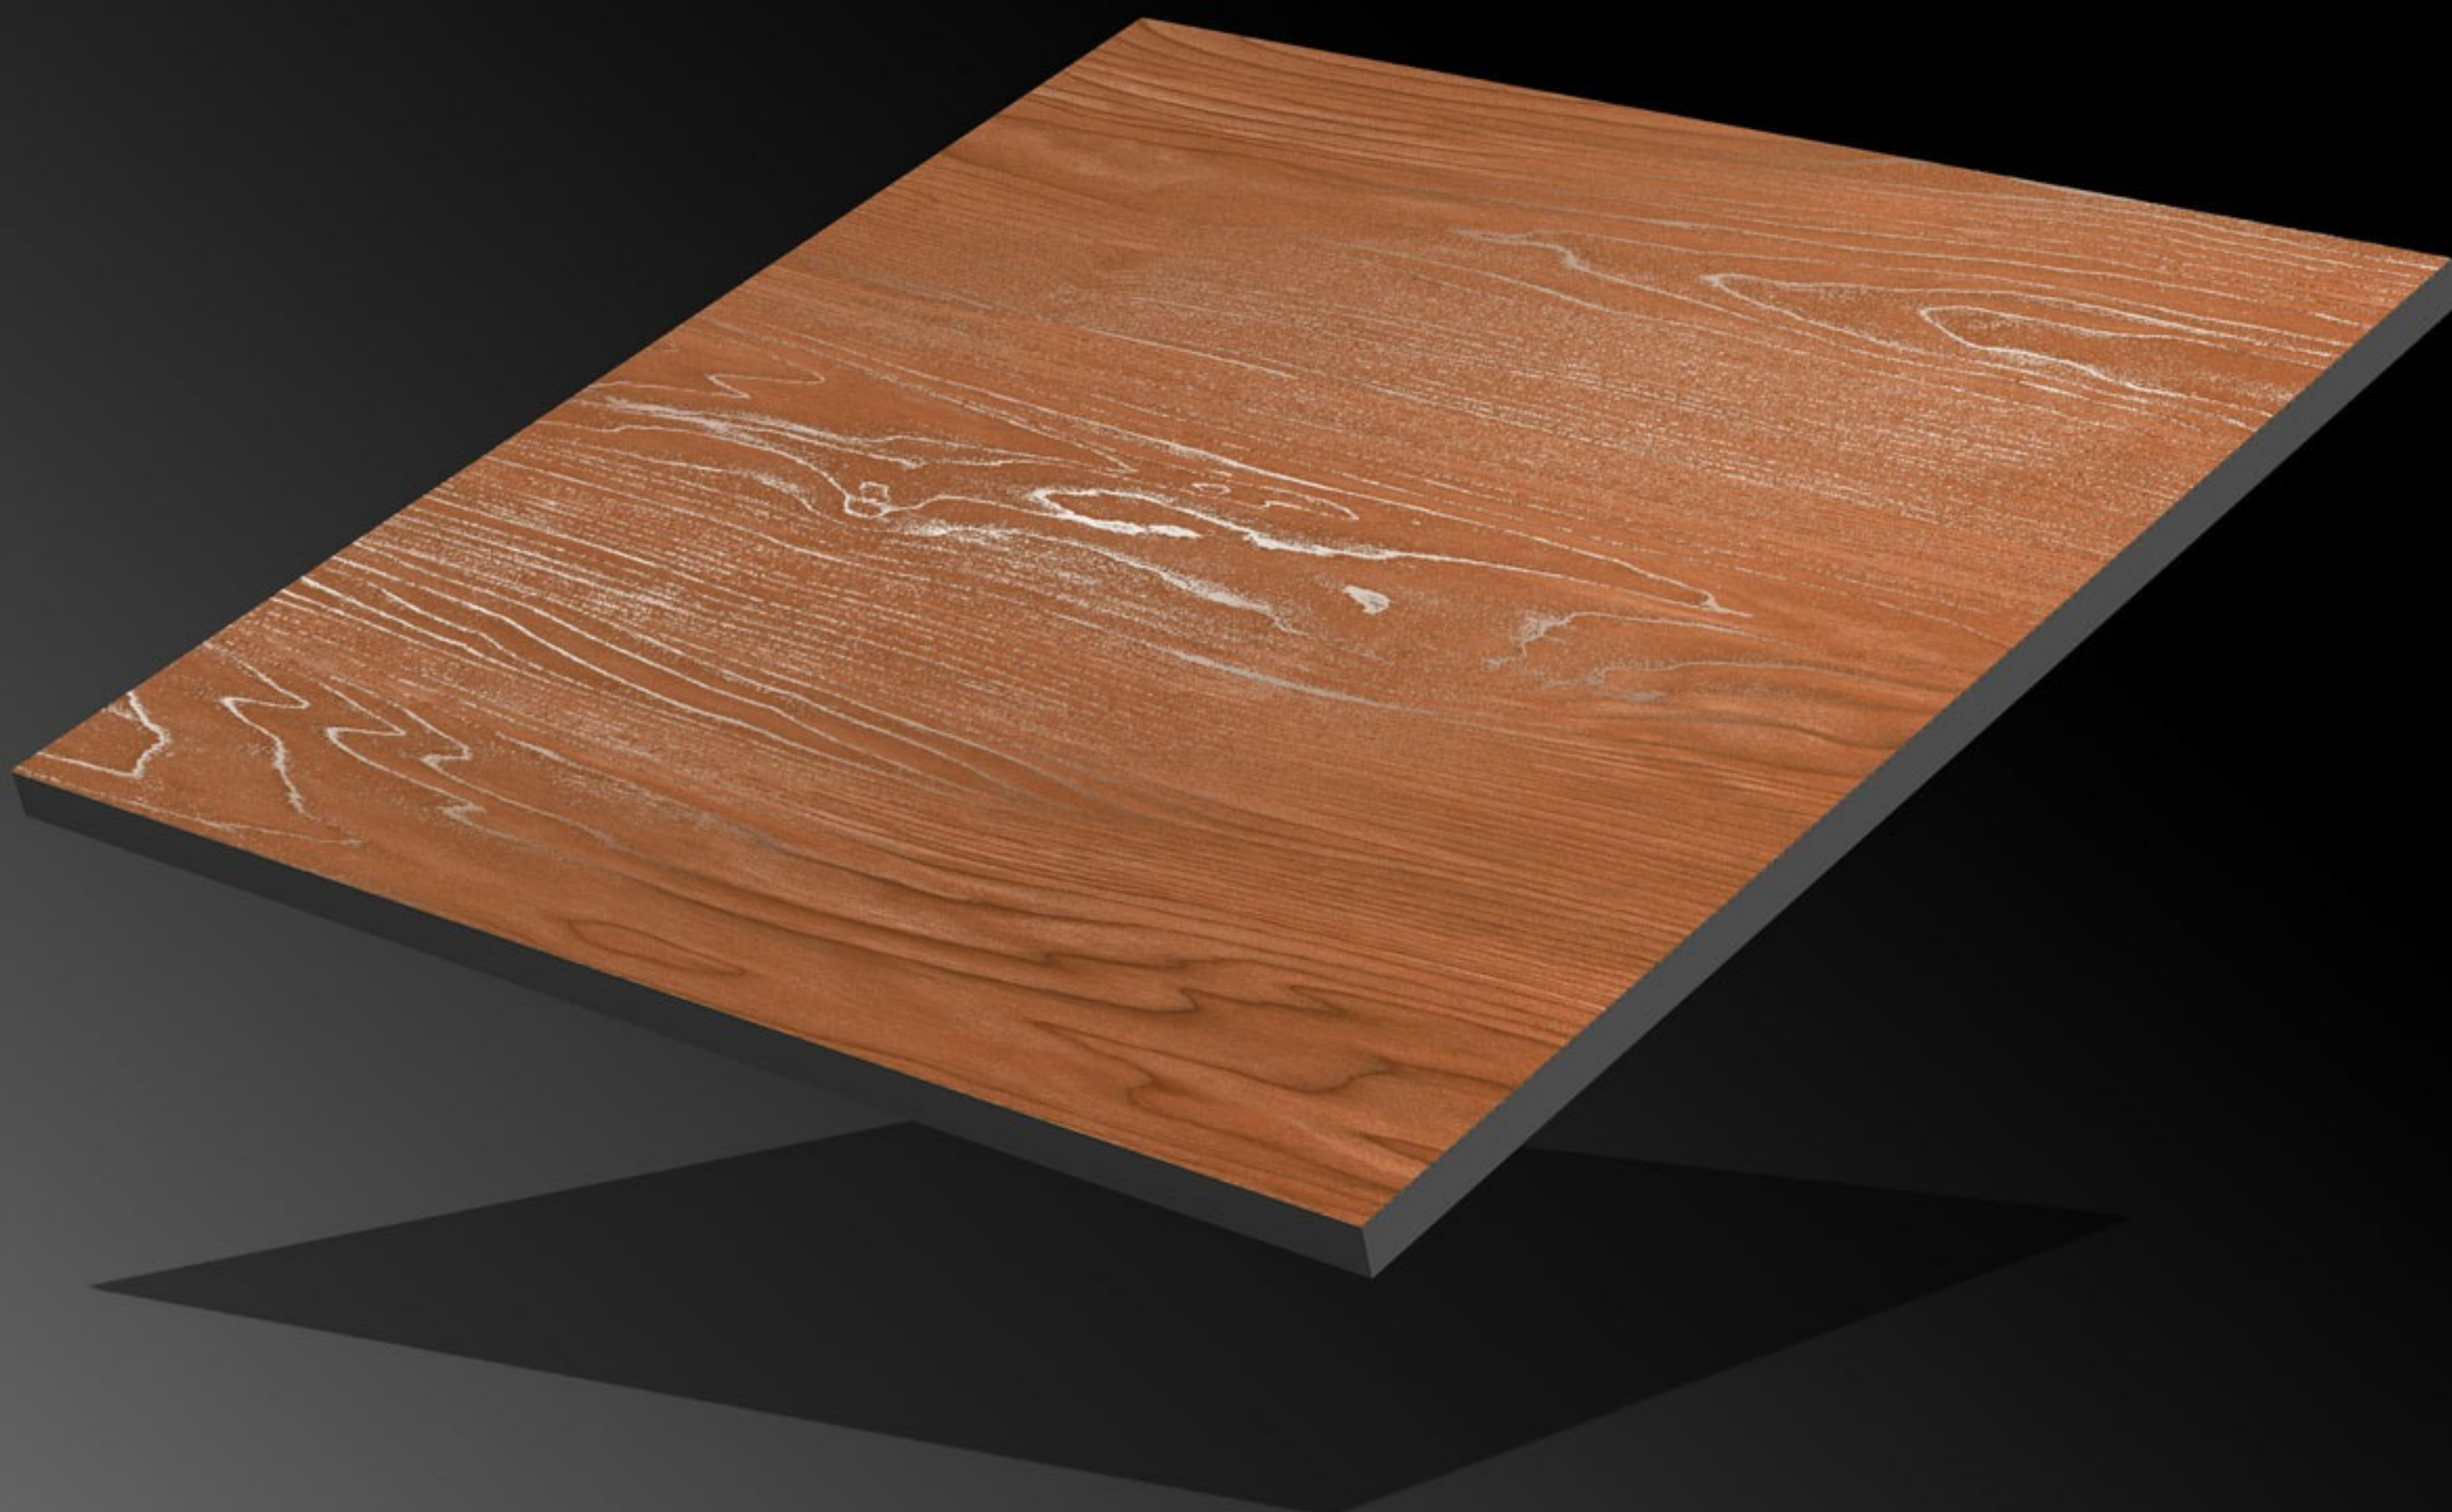

Finish:

Matt

Size:

600x600mm

Series:

Carving Series

CRV-182

Finish: