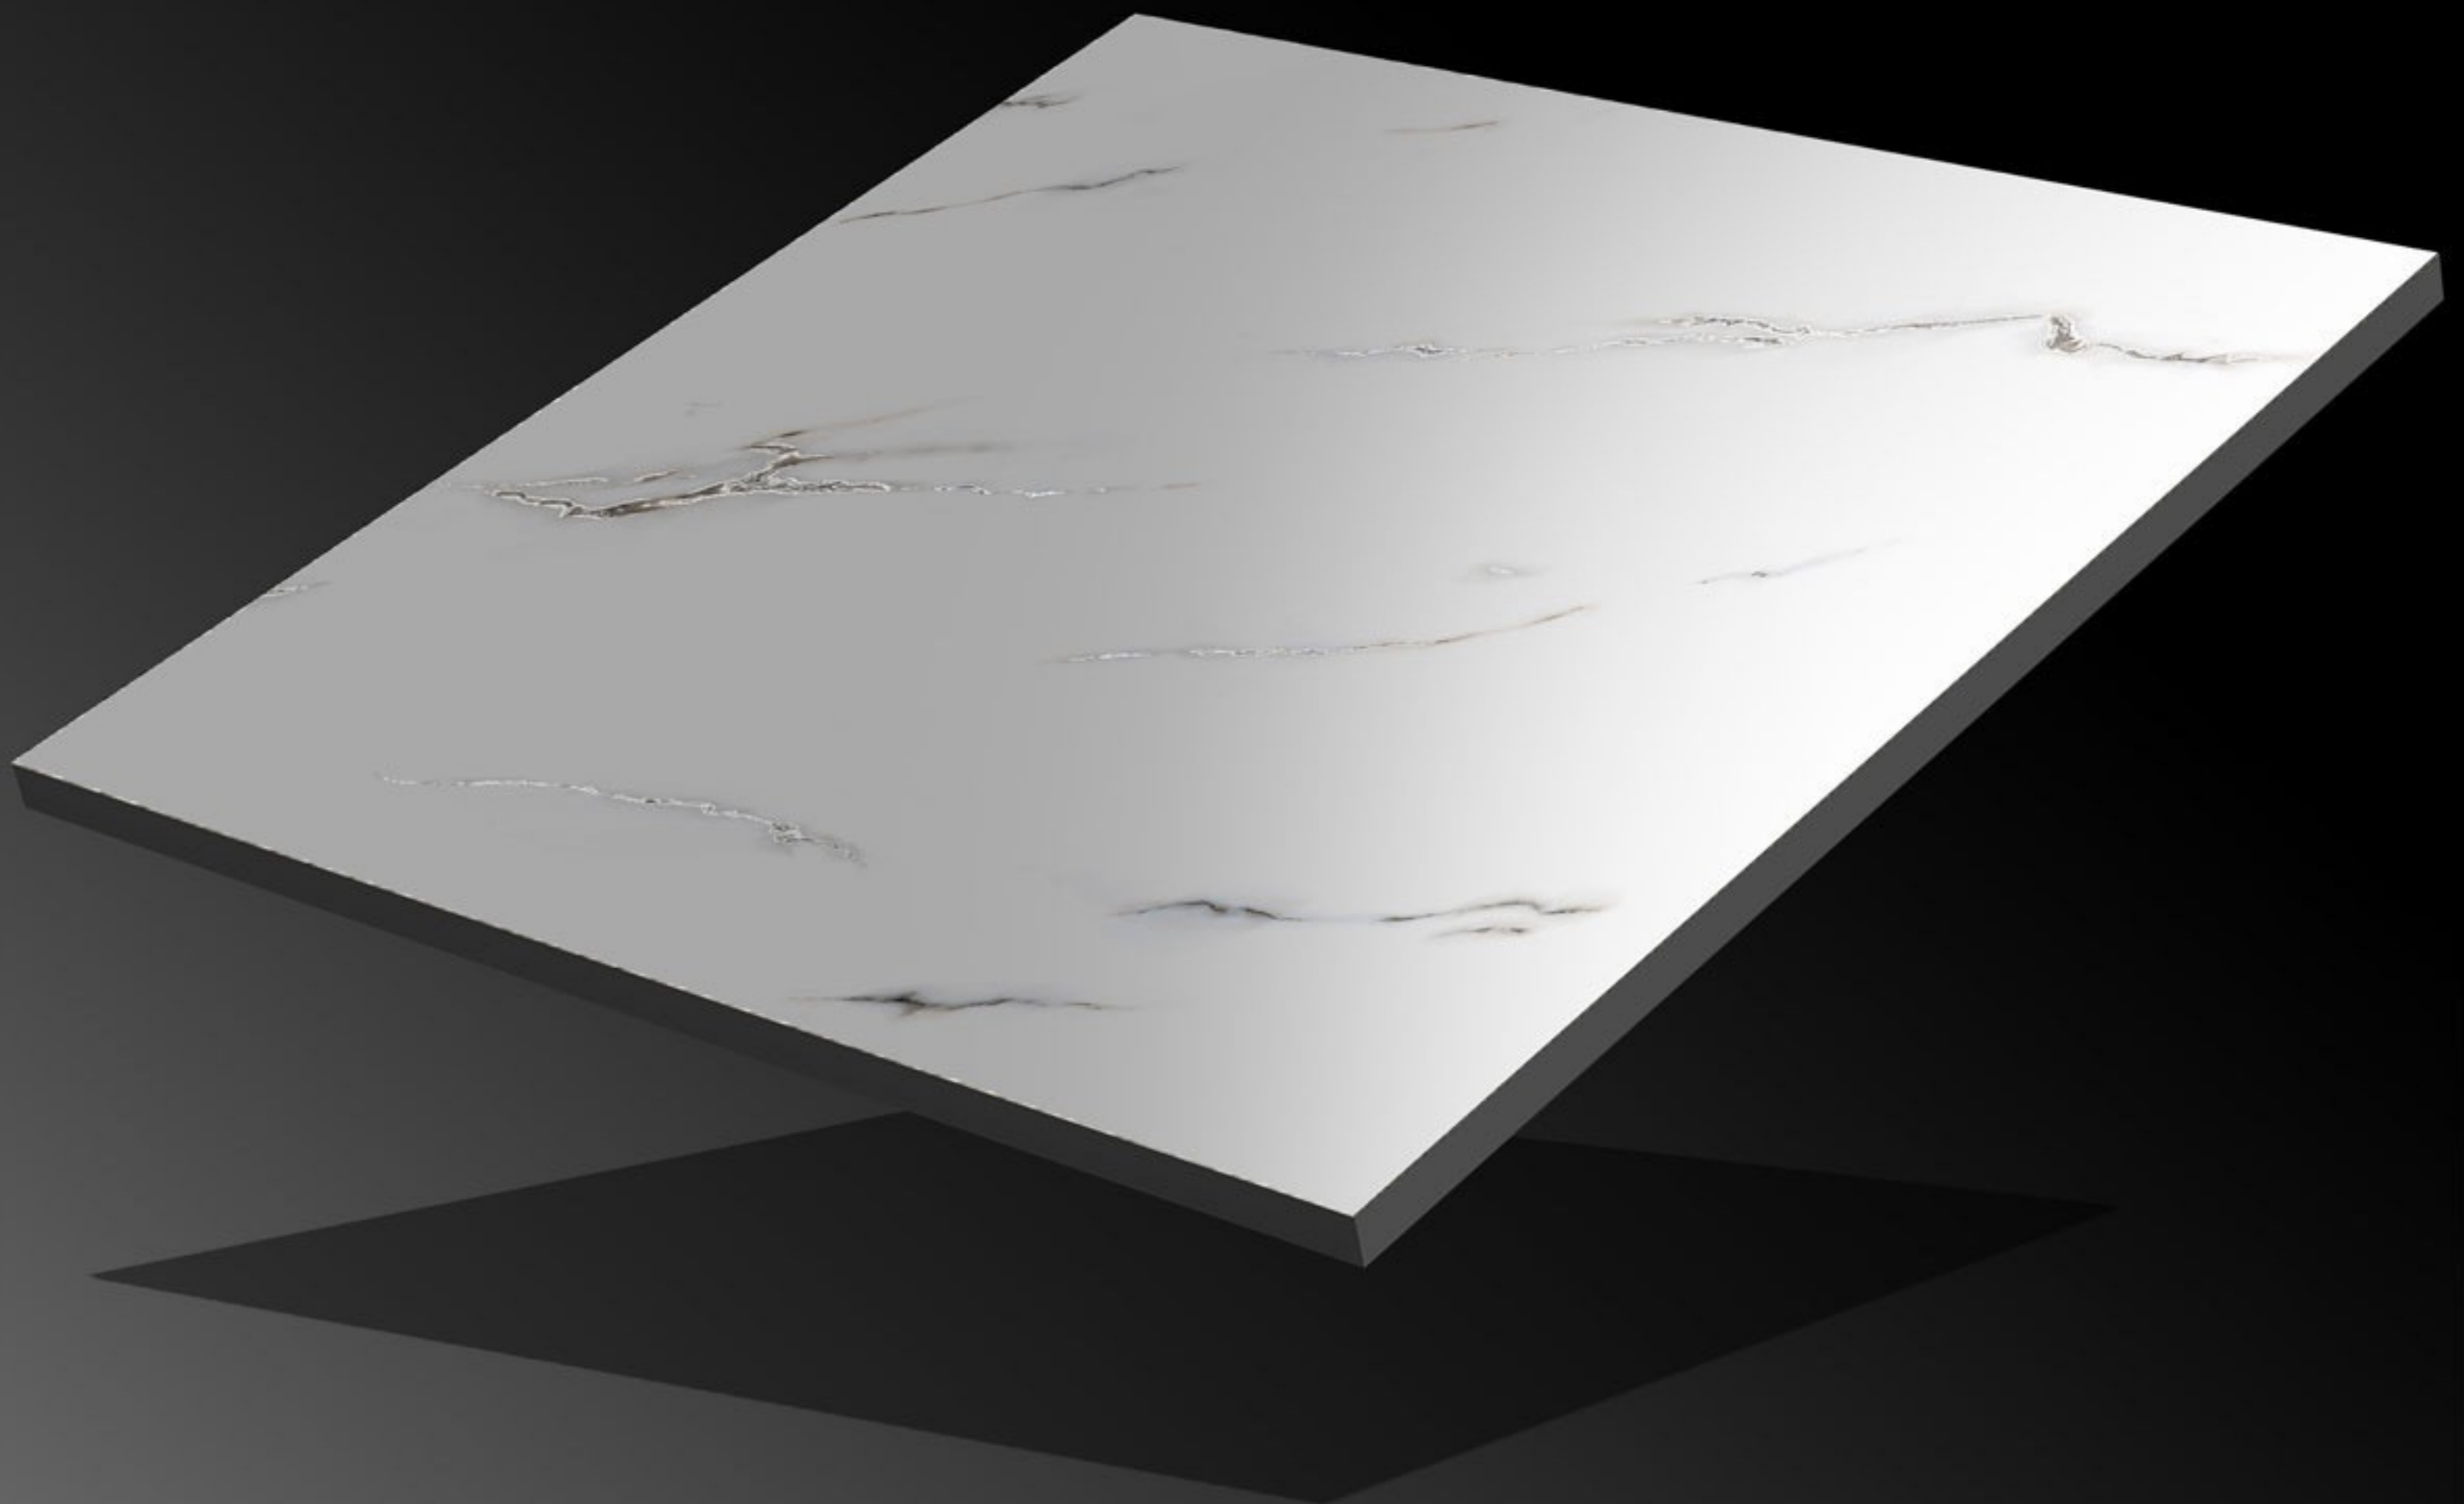

Finish:
Matt

Size:
600x600mm

Series:
Carving Series

CRV-160