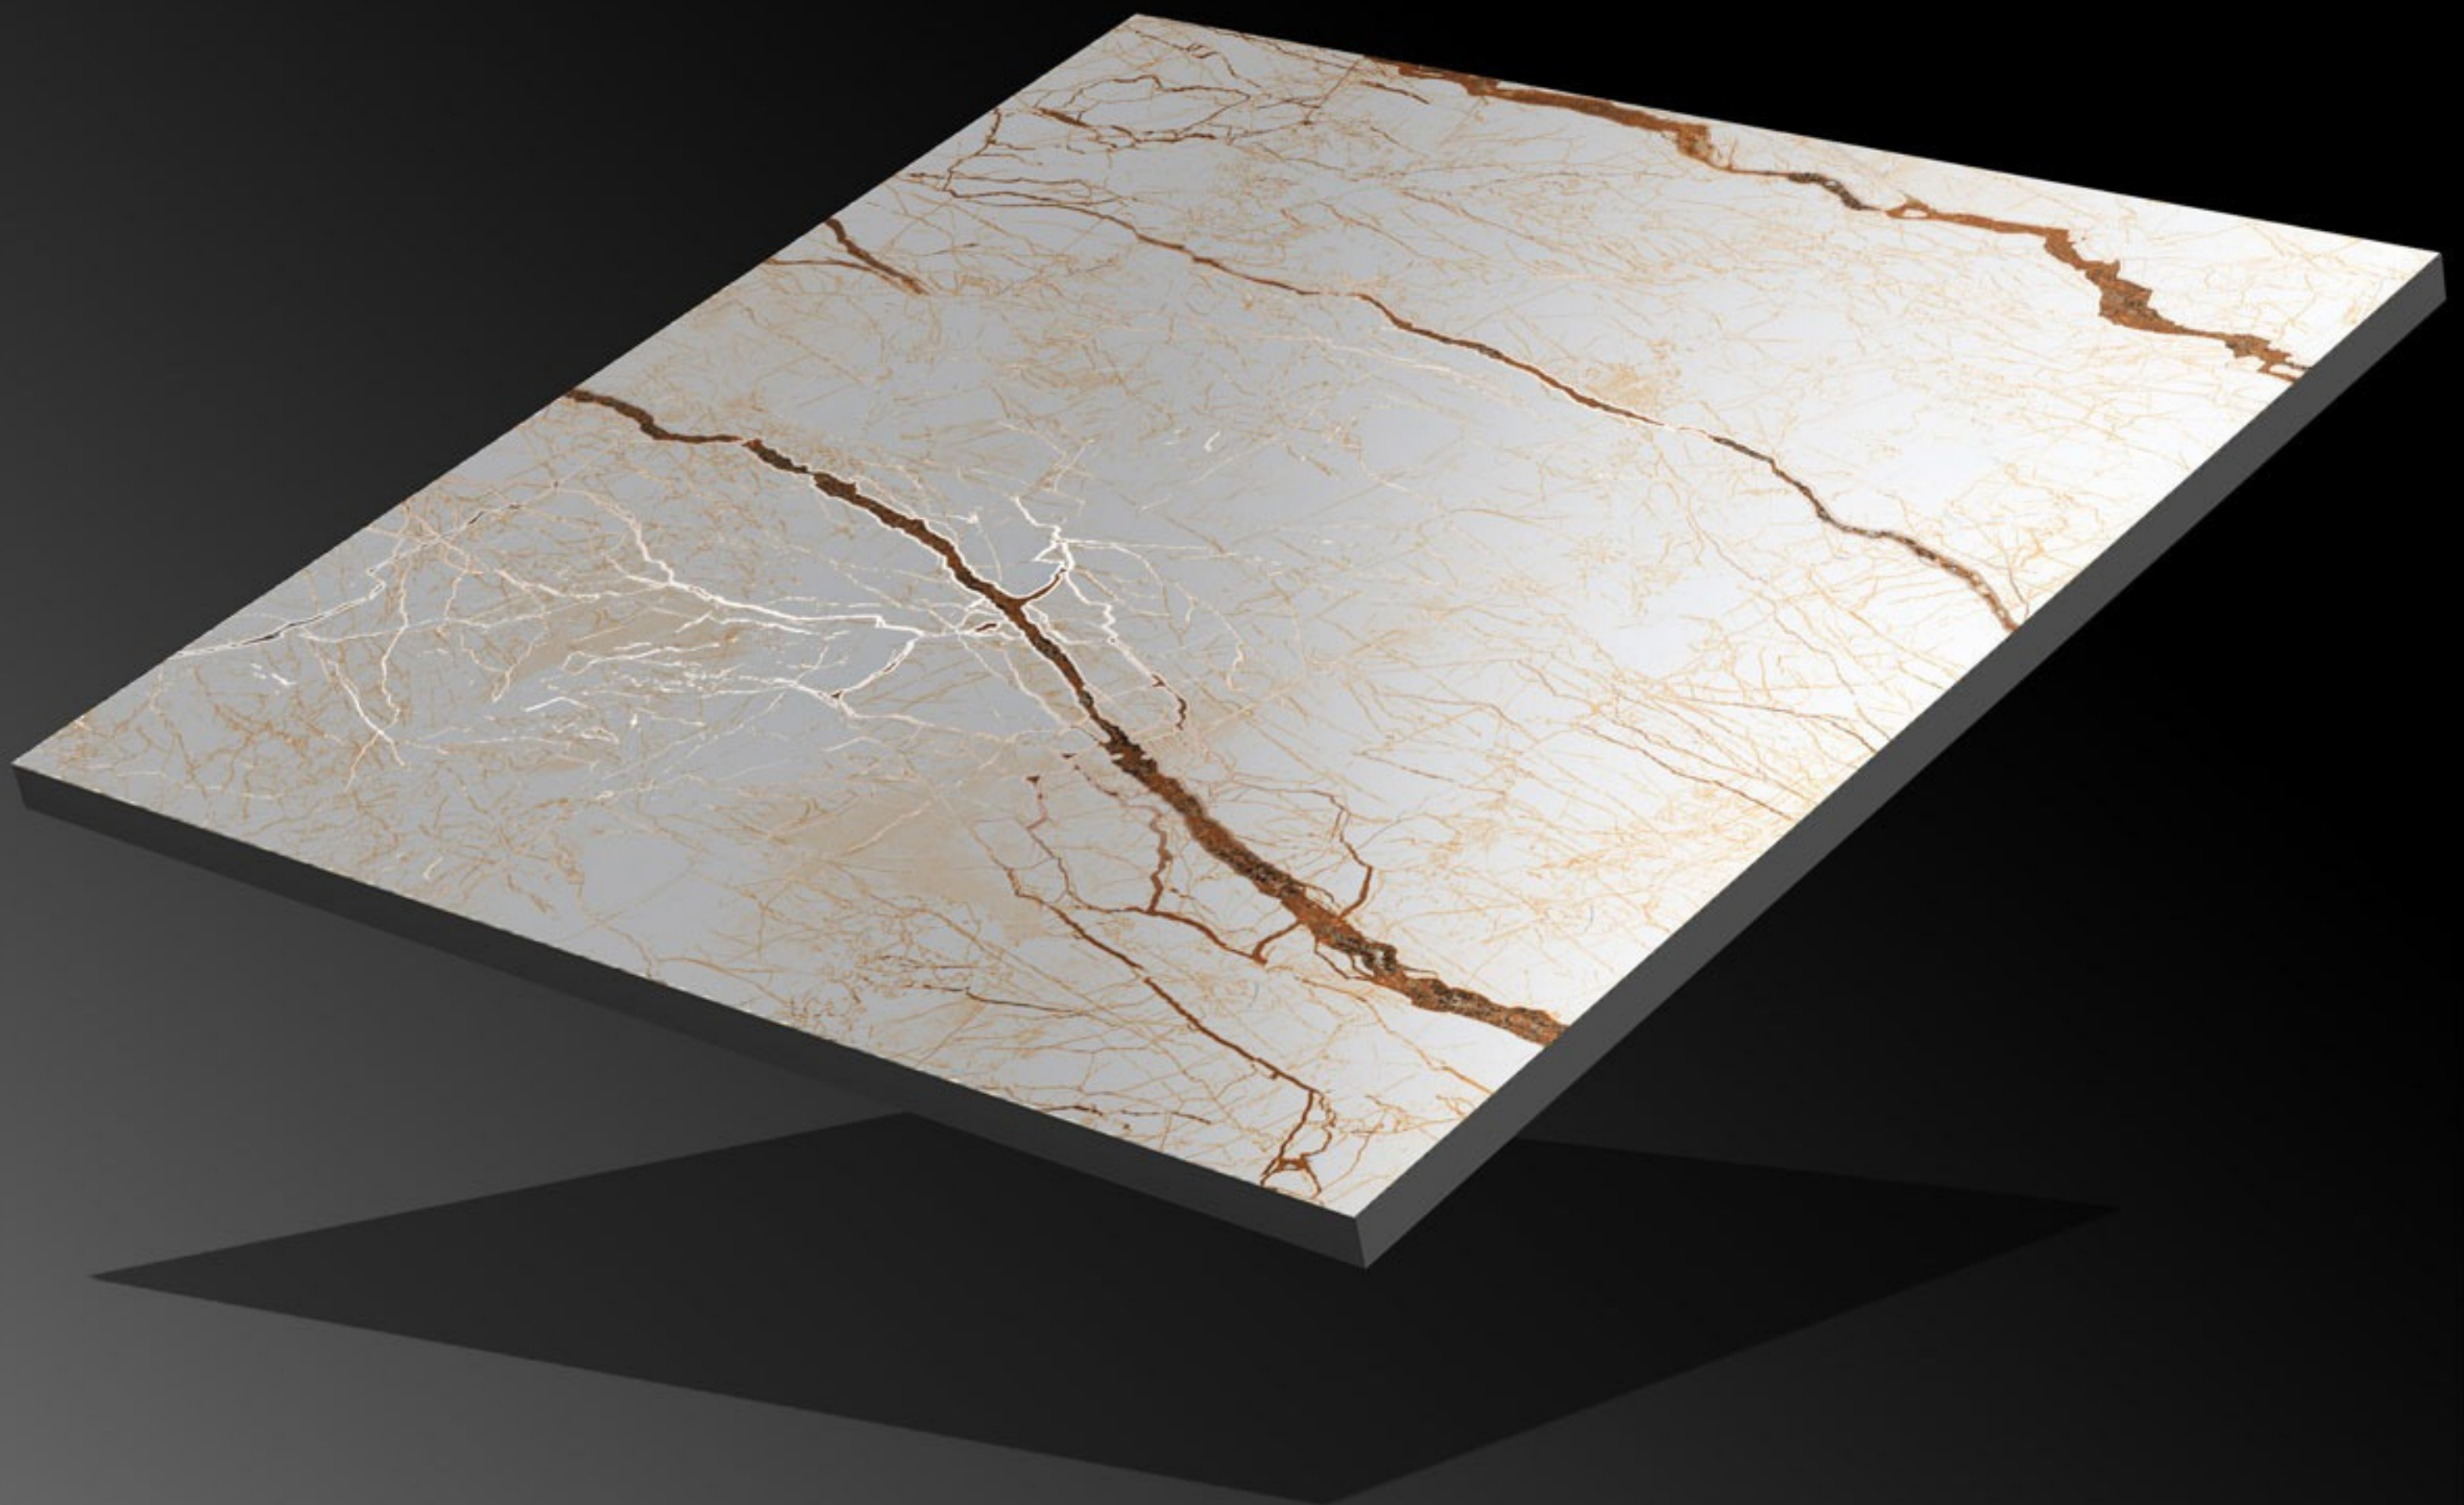

Finish:

Matt

Size:

600x600mm

Series:

Carving Series

CRV-145