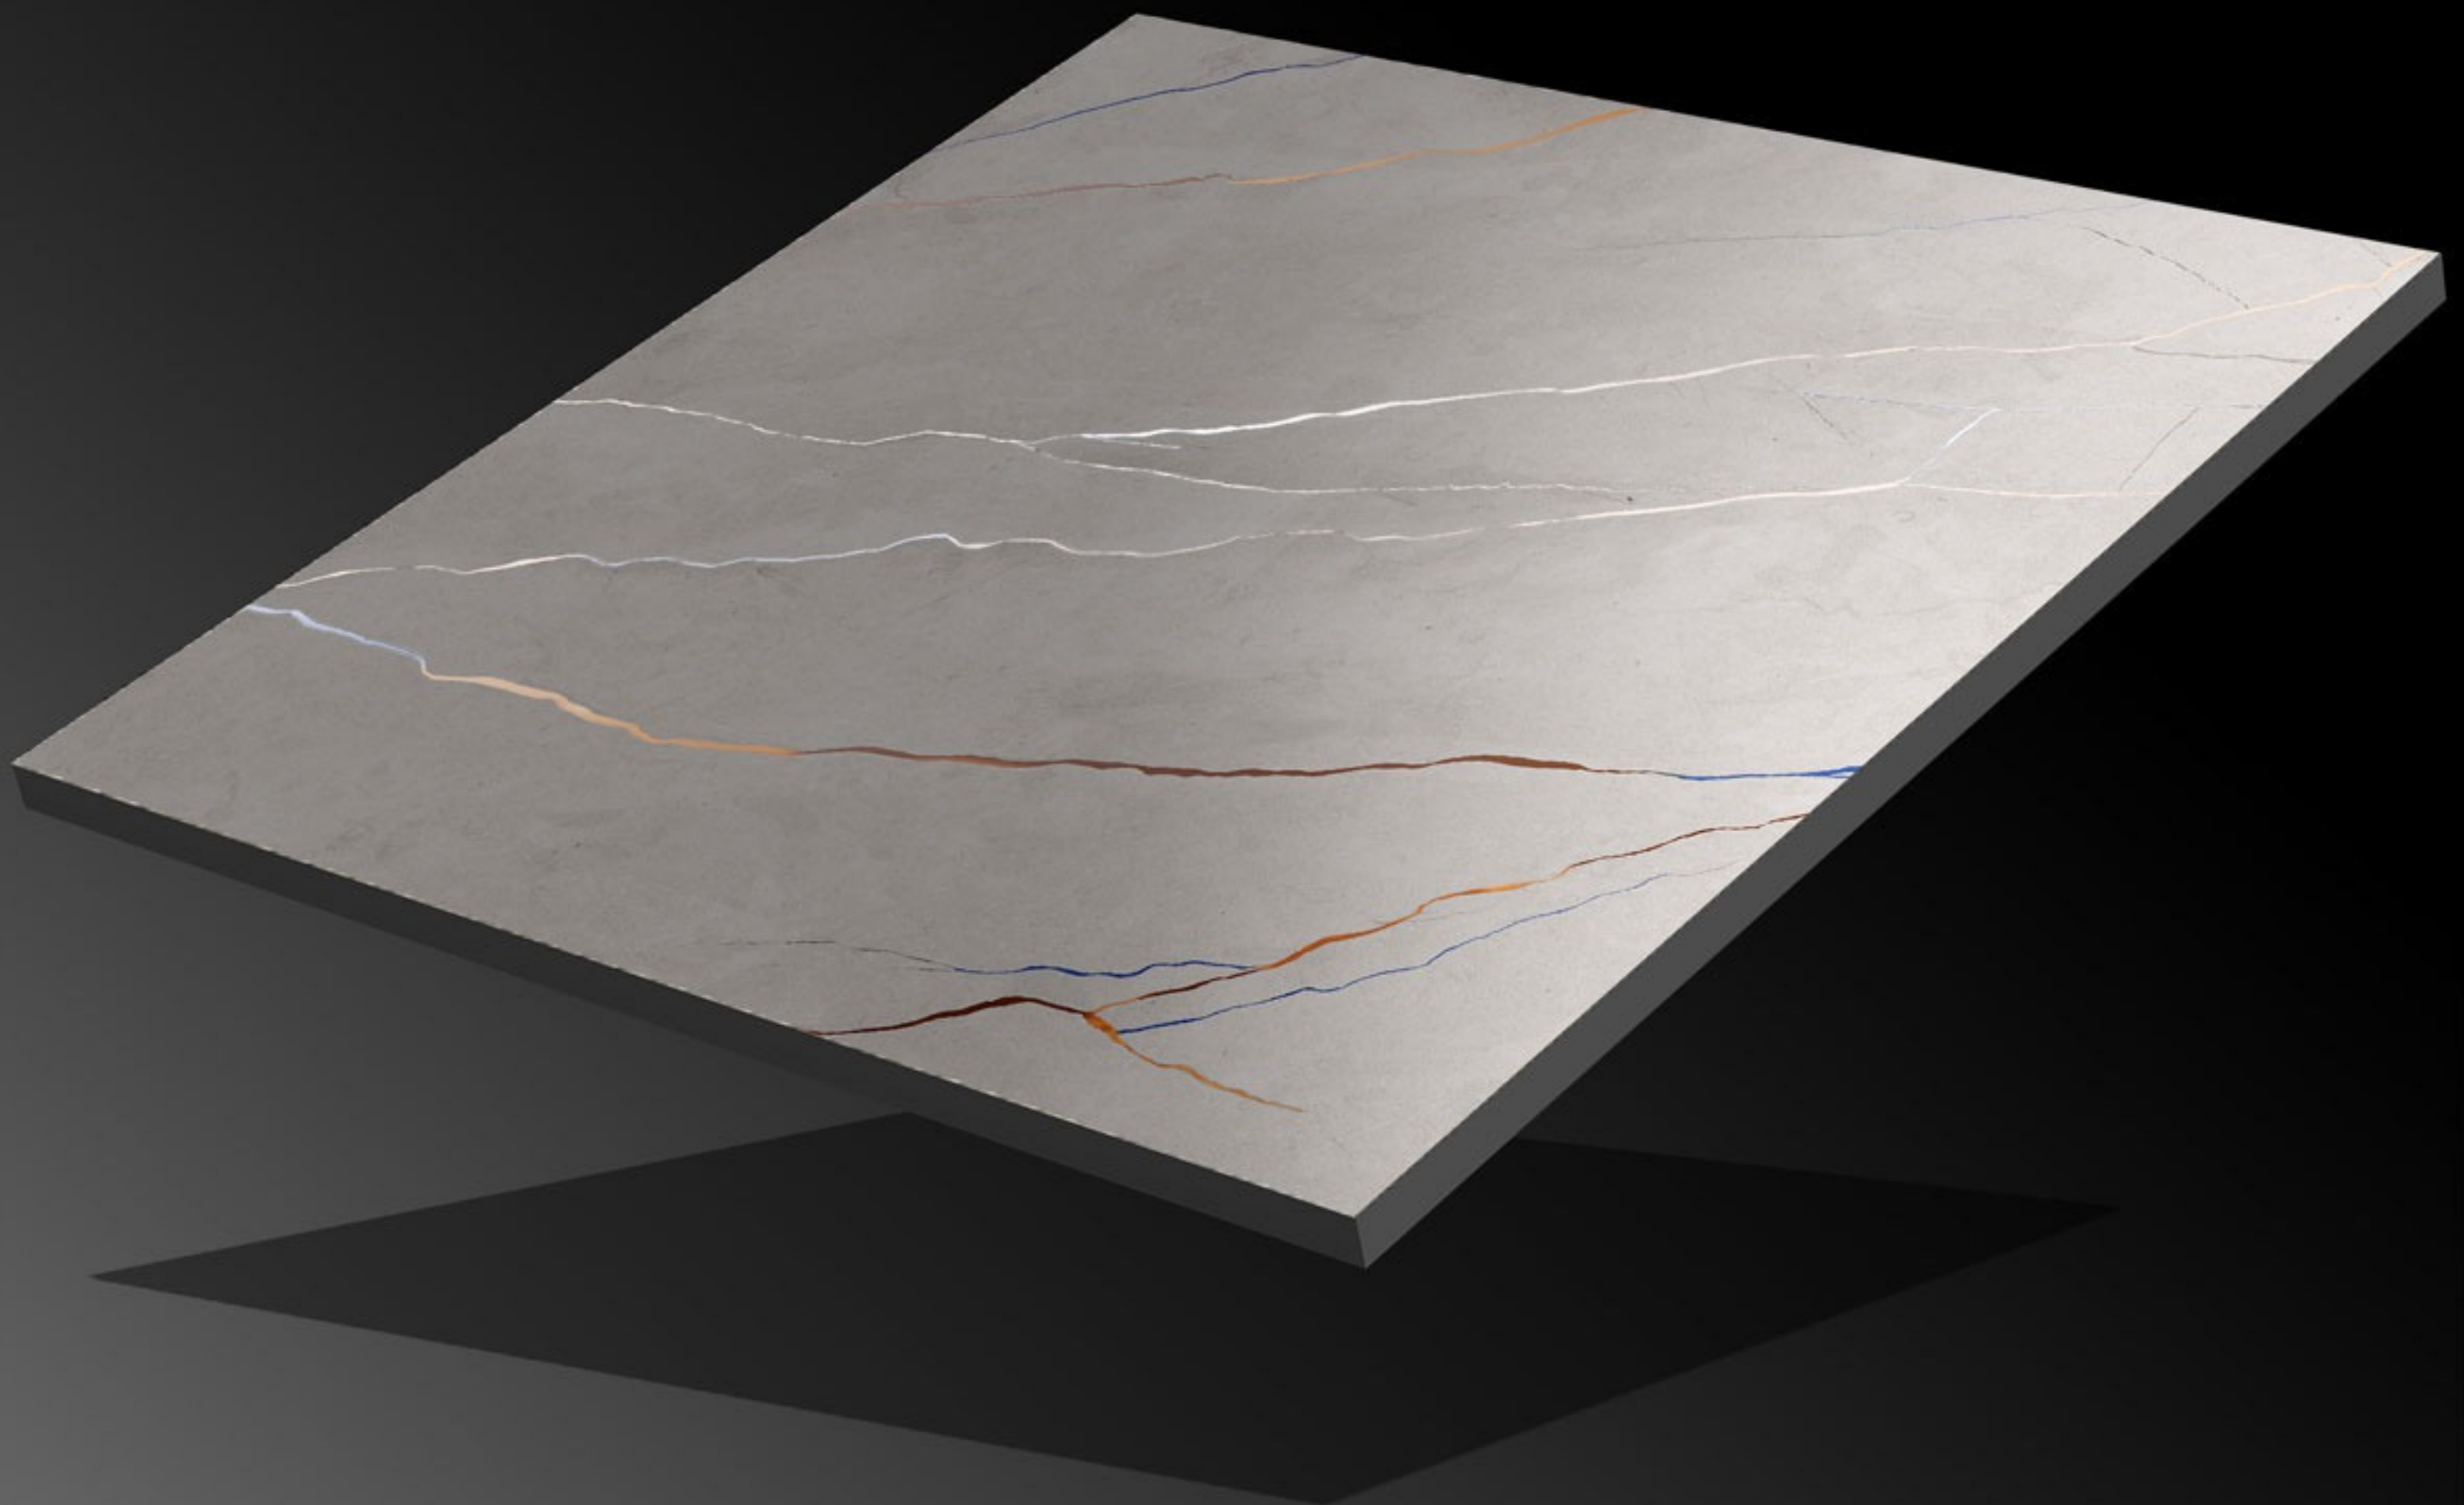

CRV-190

Finish:

Matt

Size:

600x600mm

Series:

Carving Series

CRV-191

Finish:

Matt

Size:

600x600mm

Series:

Carving Series

CRV-192

Finish: