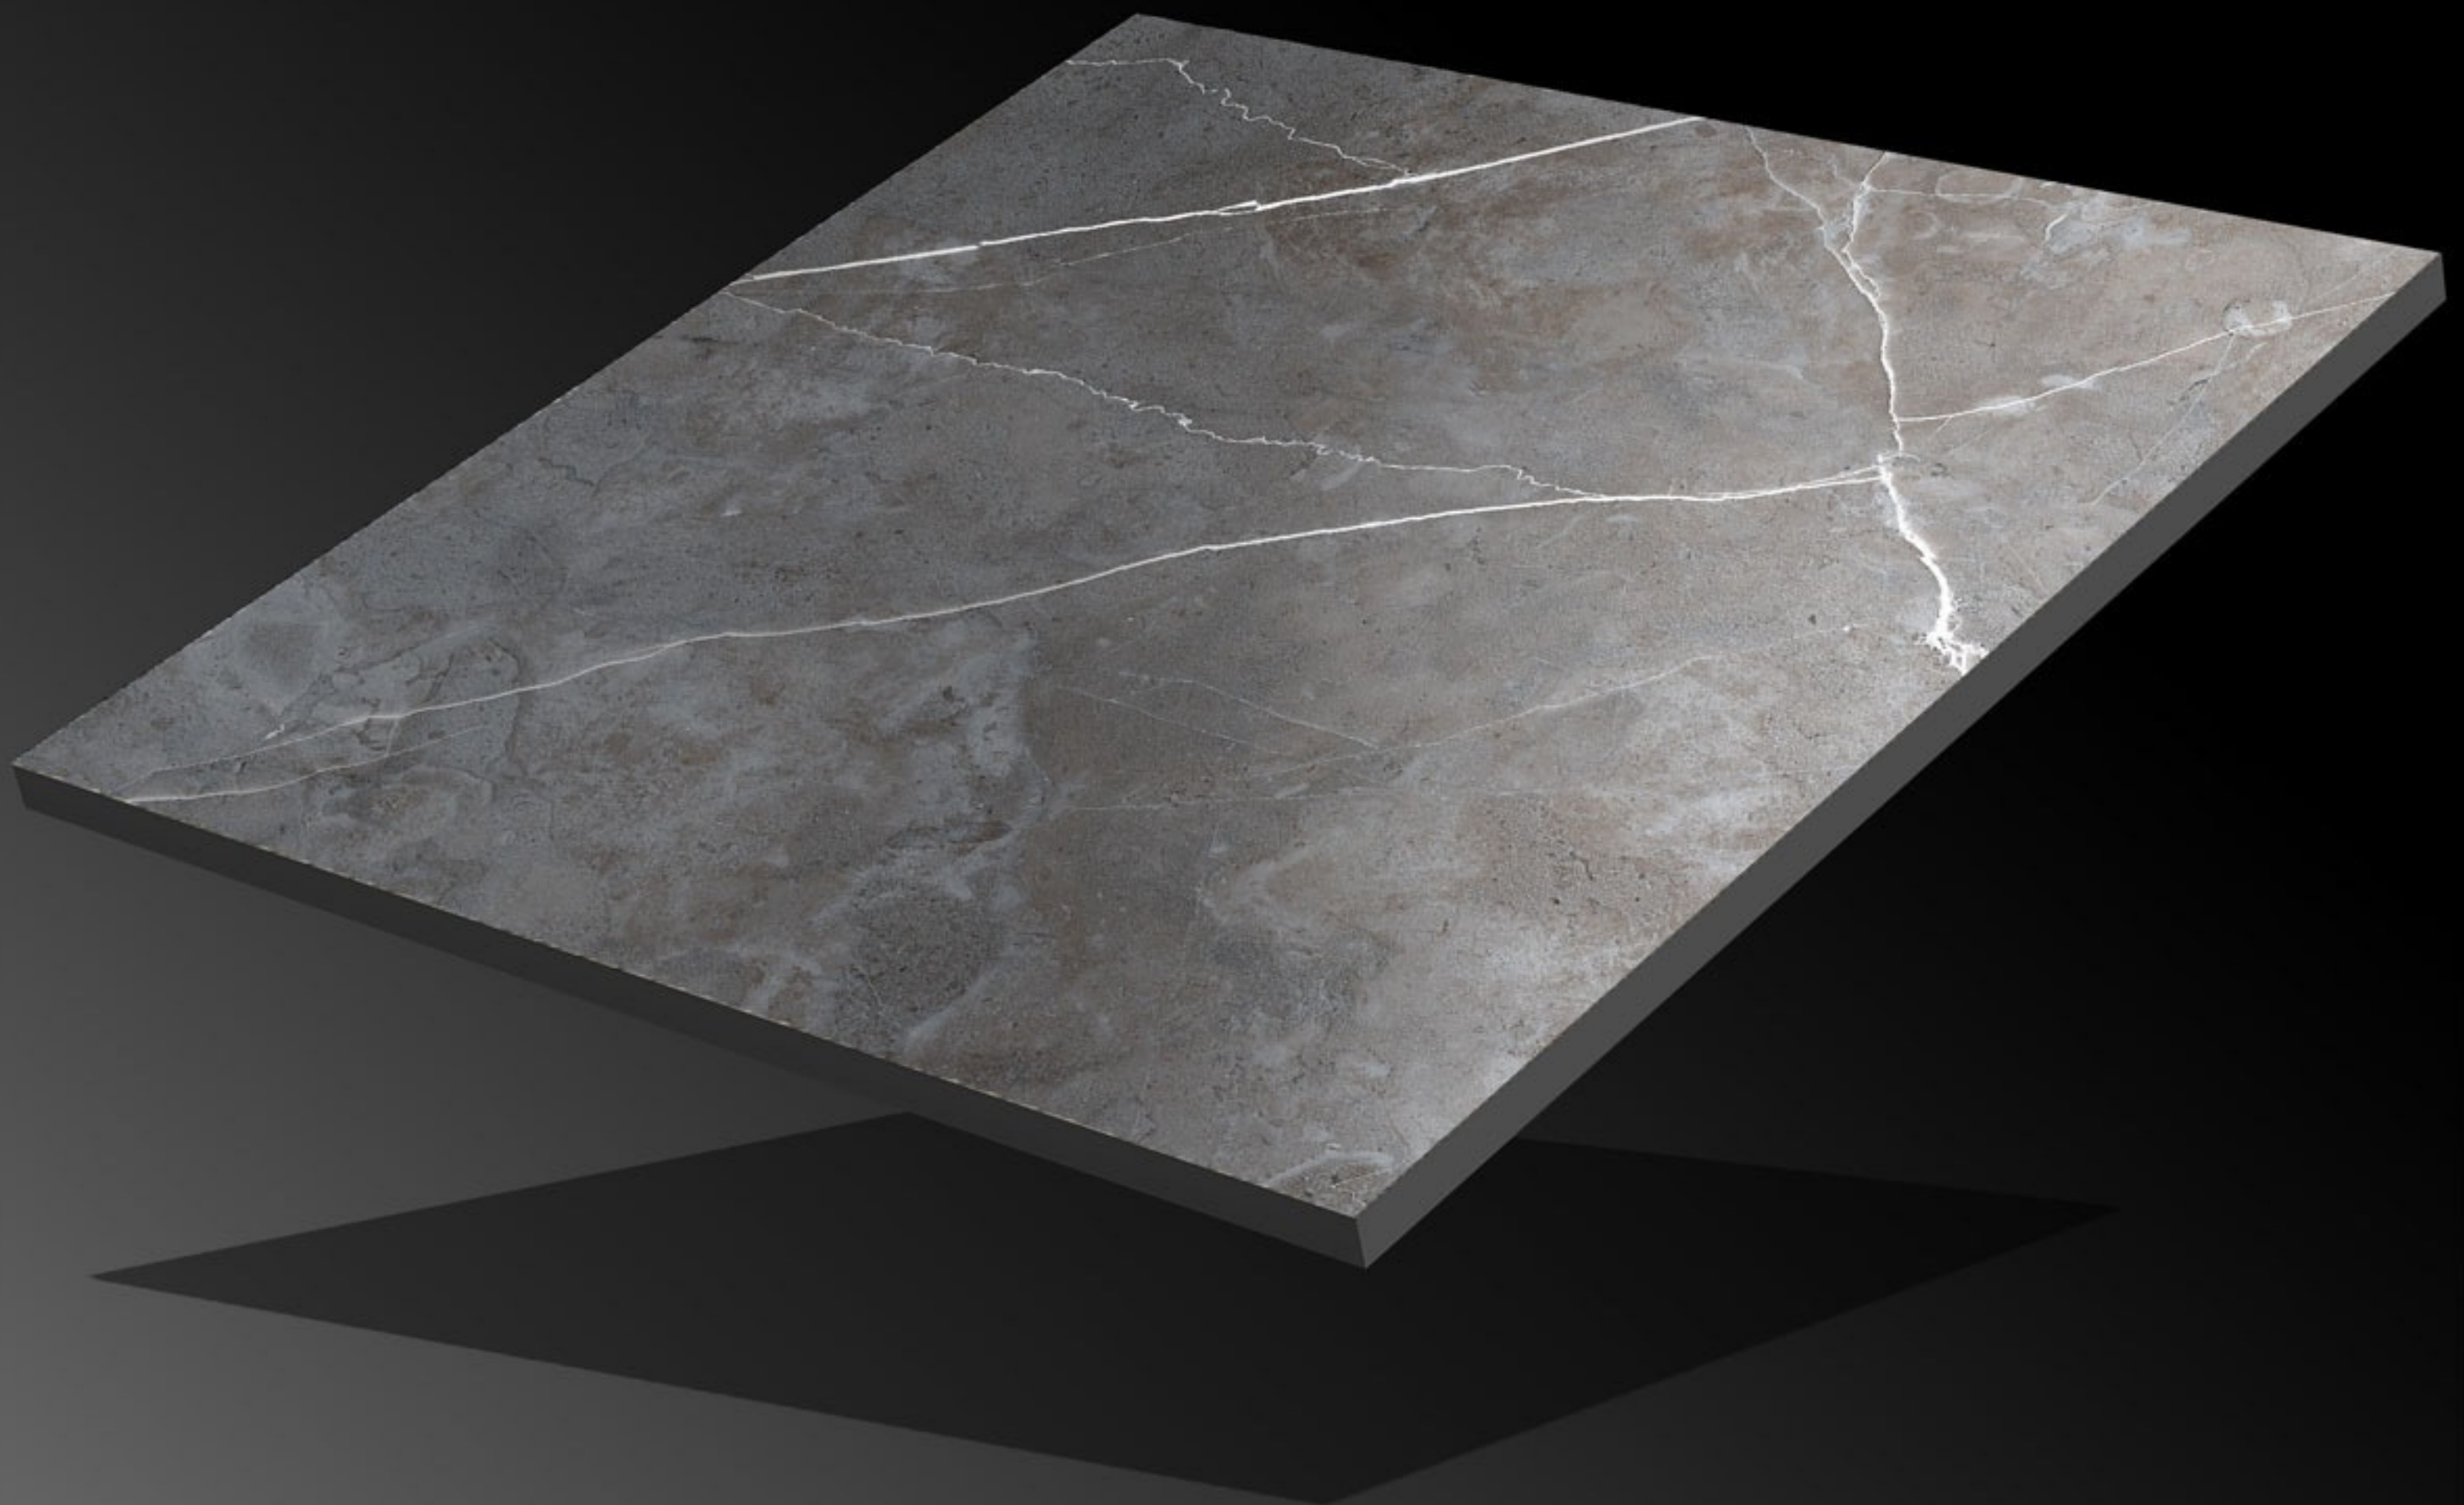

600x600mm

Series:

Carving Series

CRV-117

Finish:

Matt

Size:

600x600mm