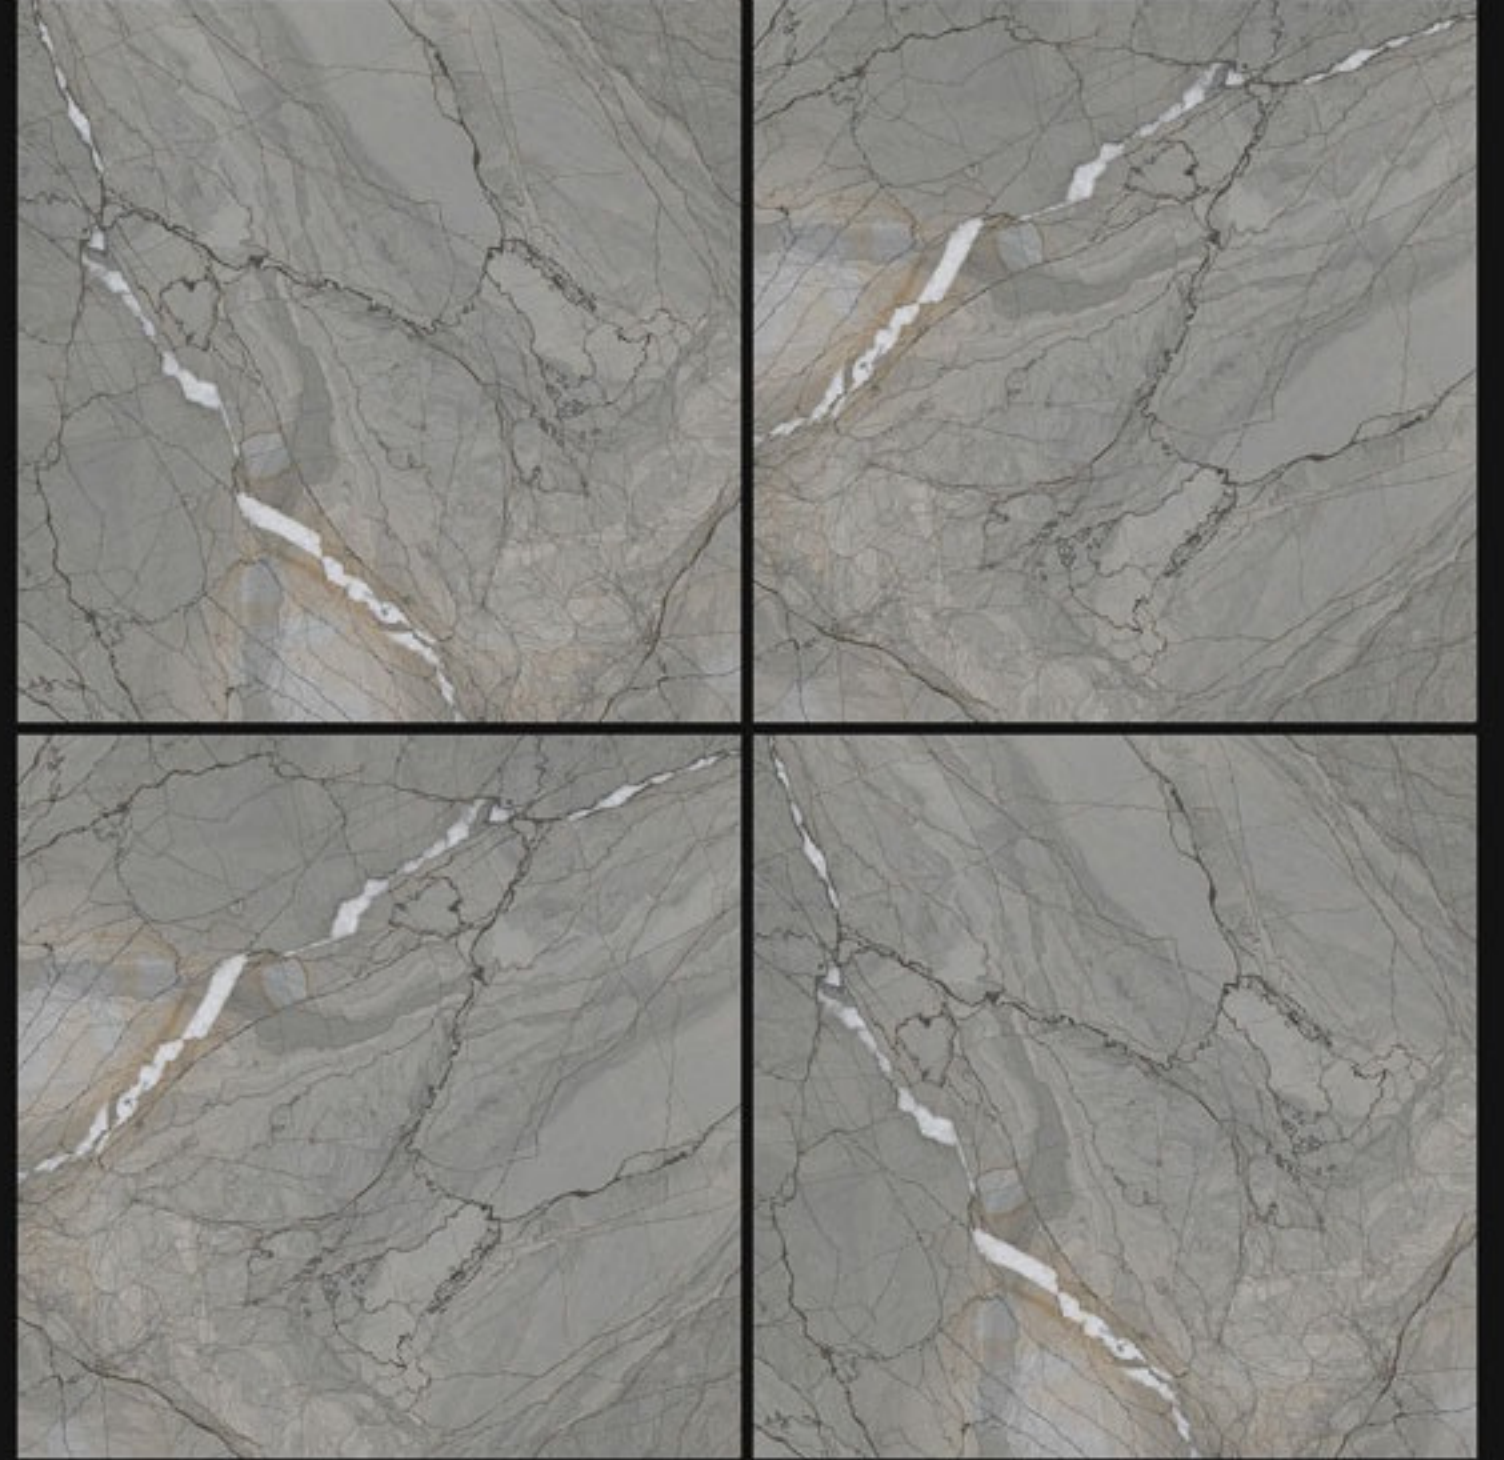

Finish:
Matt

Size:
600x600mm

Series:
Carving Series

CRV-149