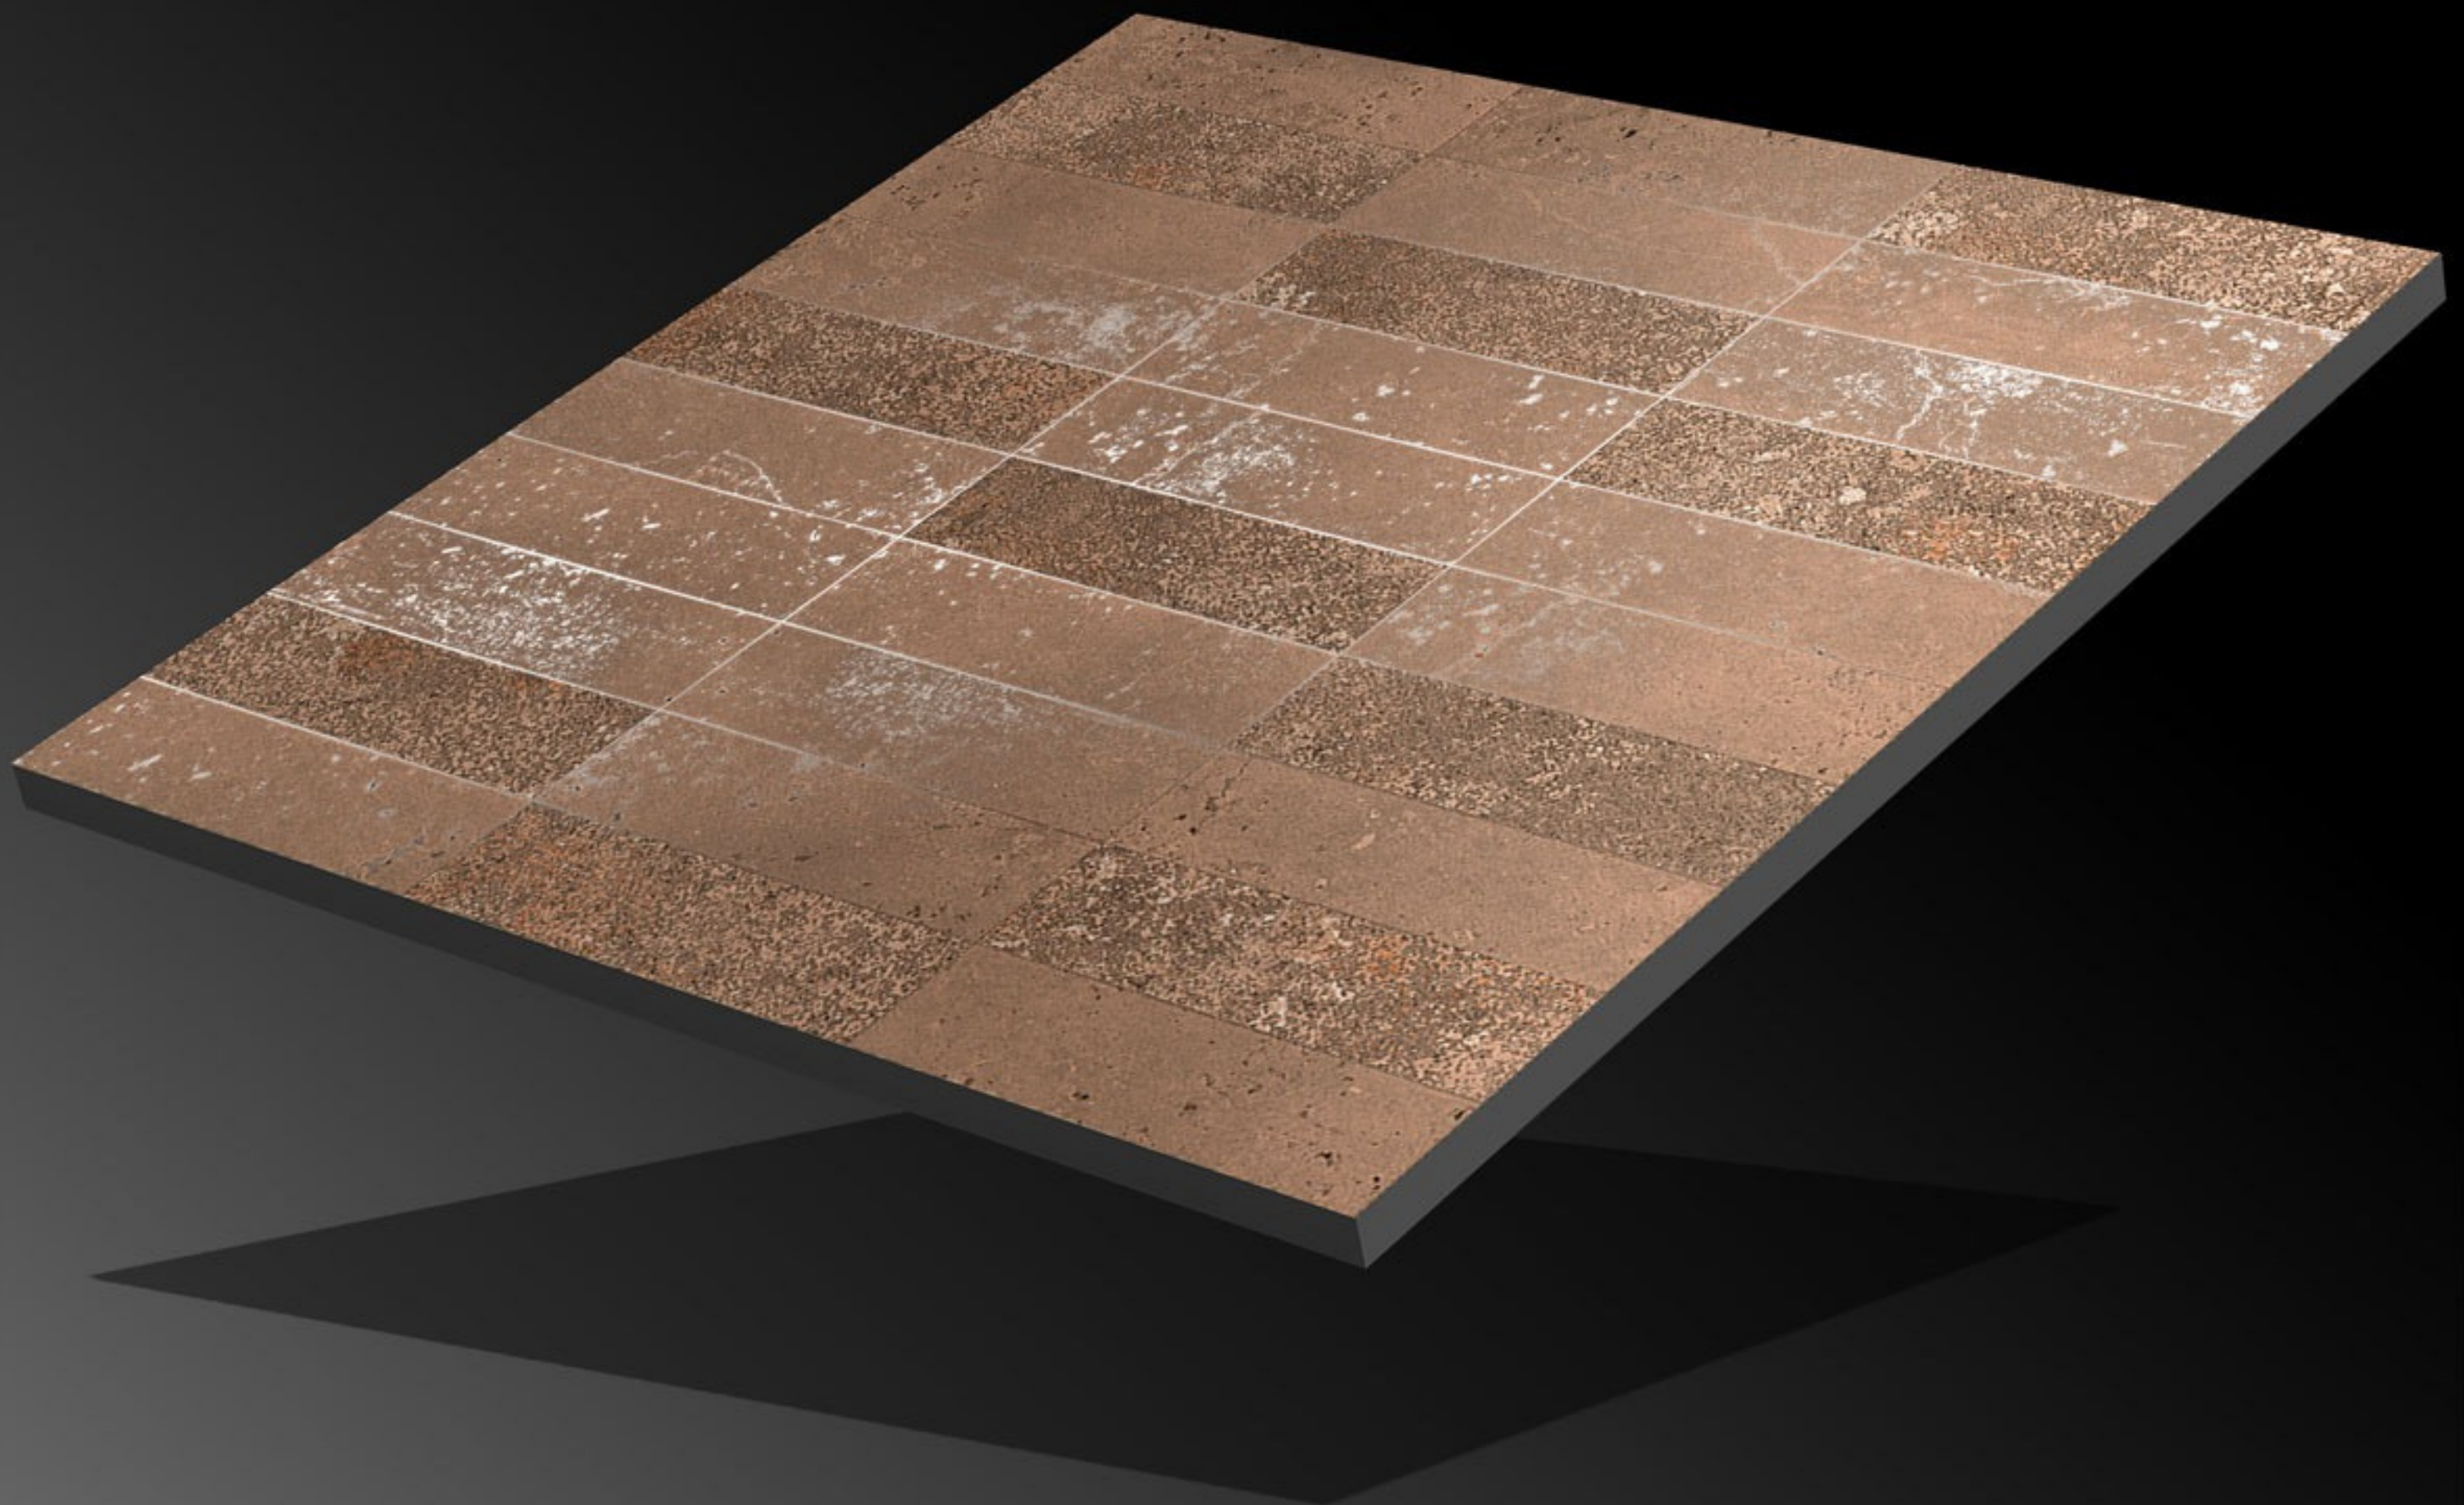

CRV-175

Finish:
Matt

Size:
600x600mm

Series:
Carving Series

CRV-176

Finish:

Matt

Size: