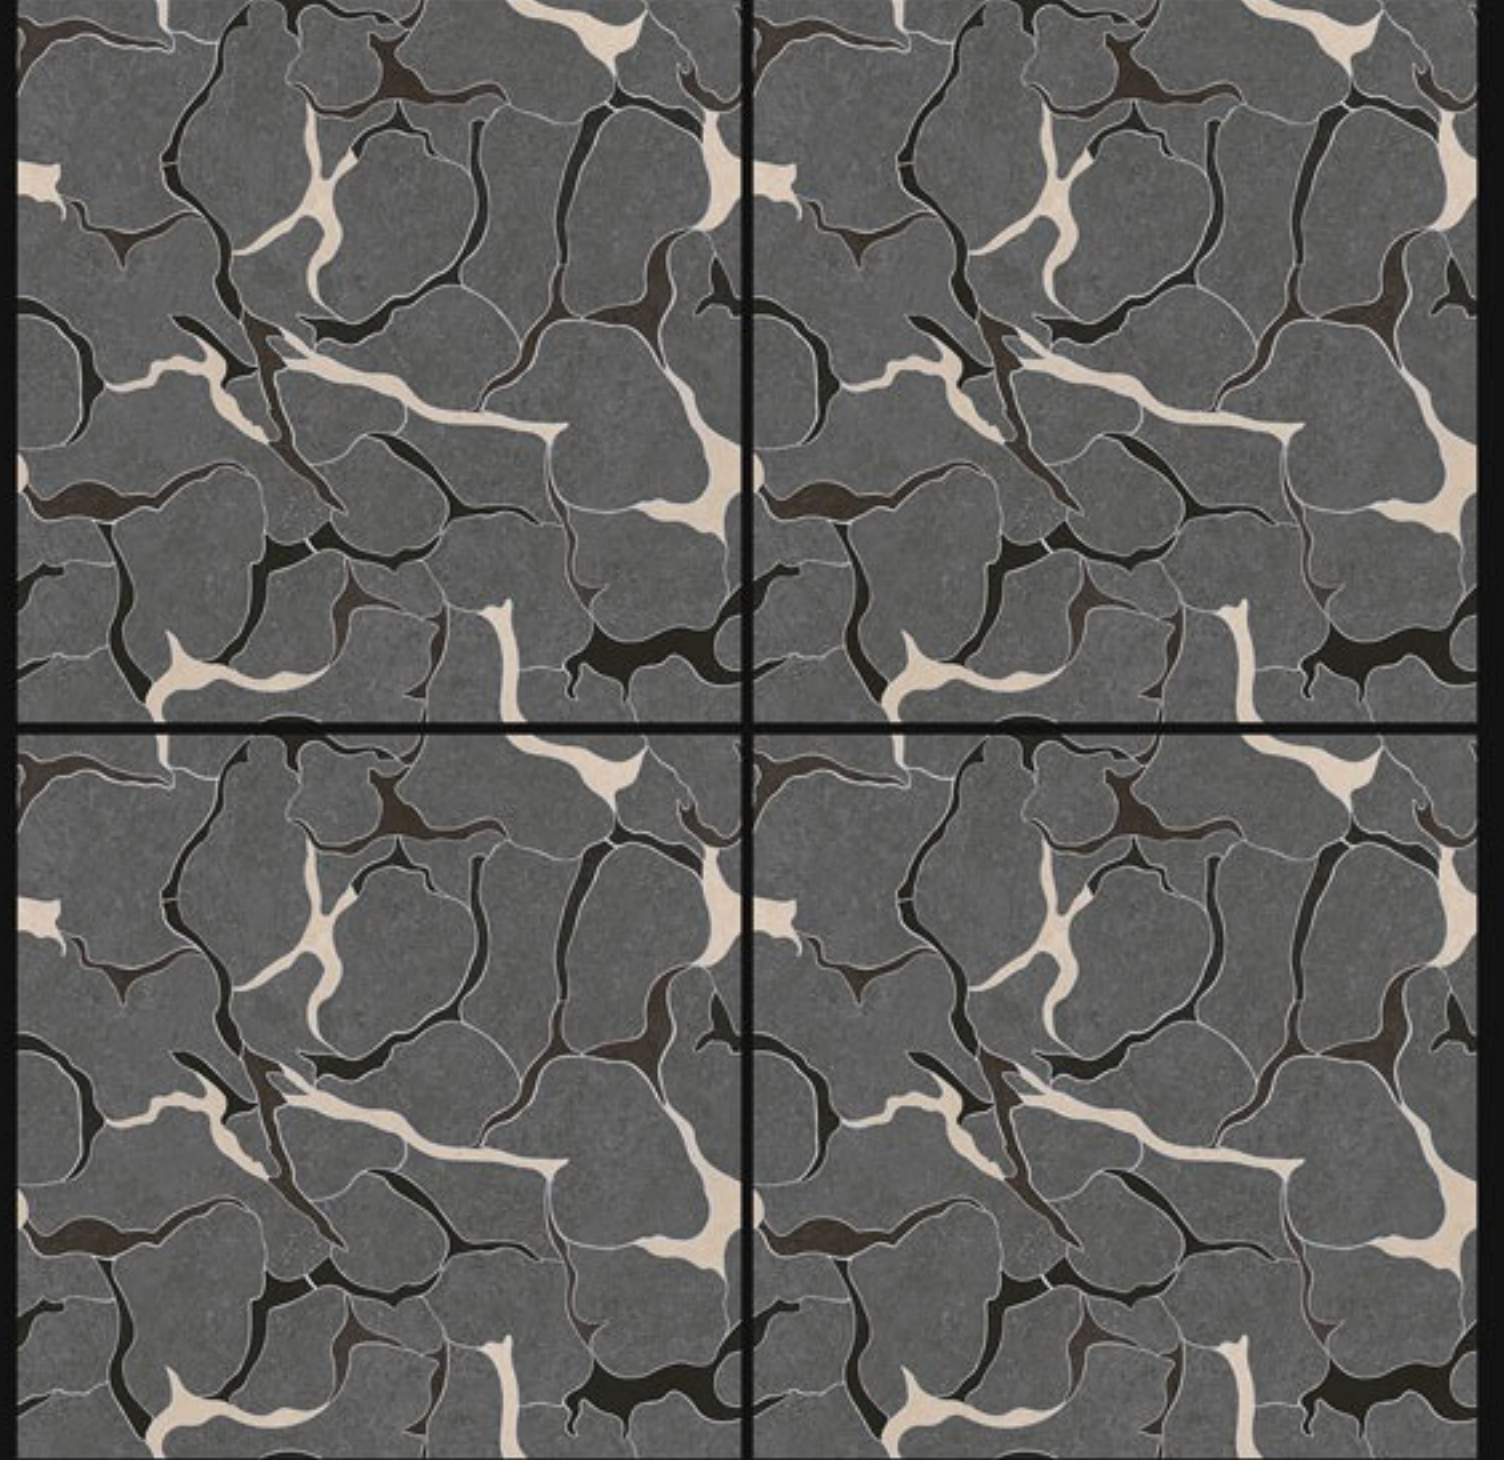

Finish:
Matt

Size:
600x600mm

Series:
Carving Series

CRV-170

Finish:
Matt

Size:
600x600mm

Series:
Carving Series

CRV-171