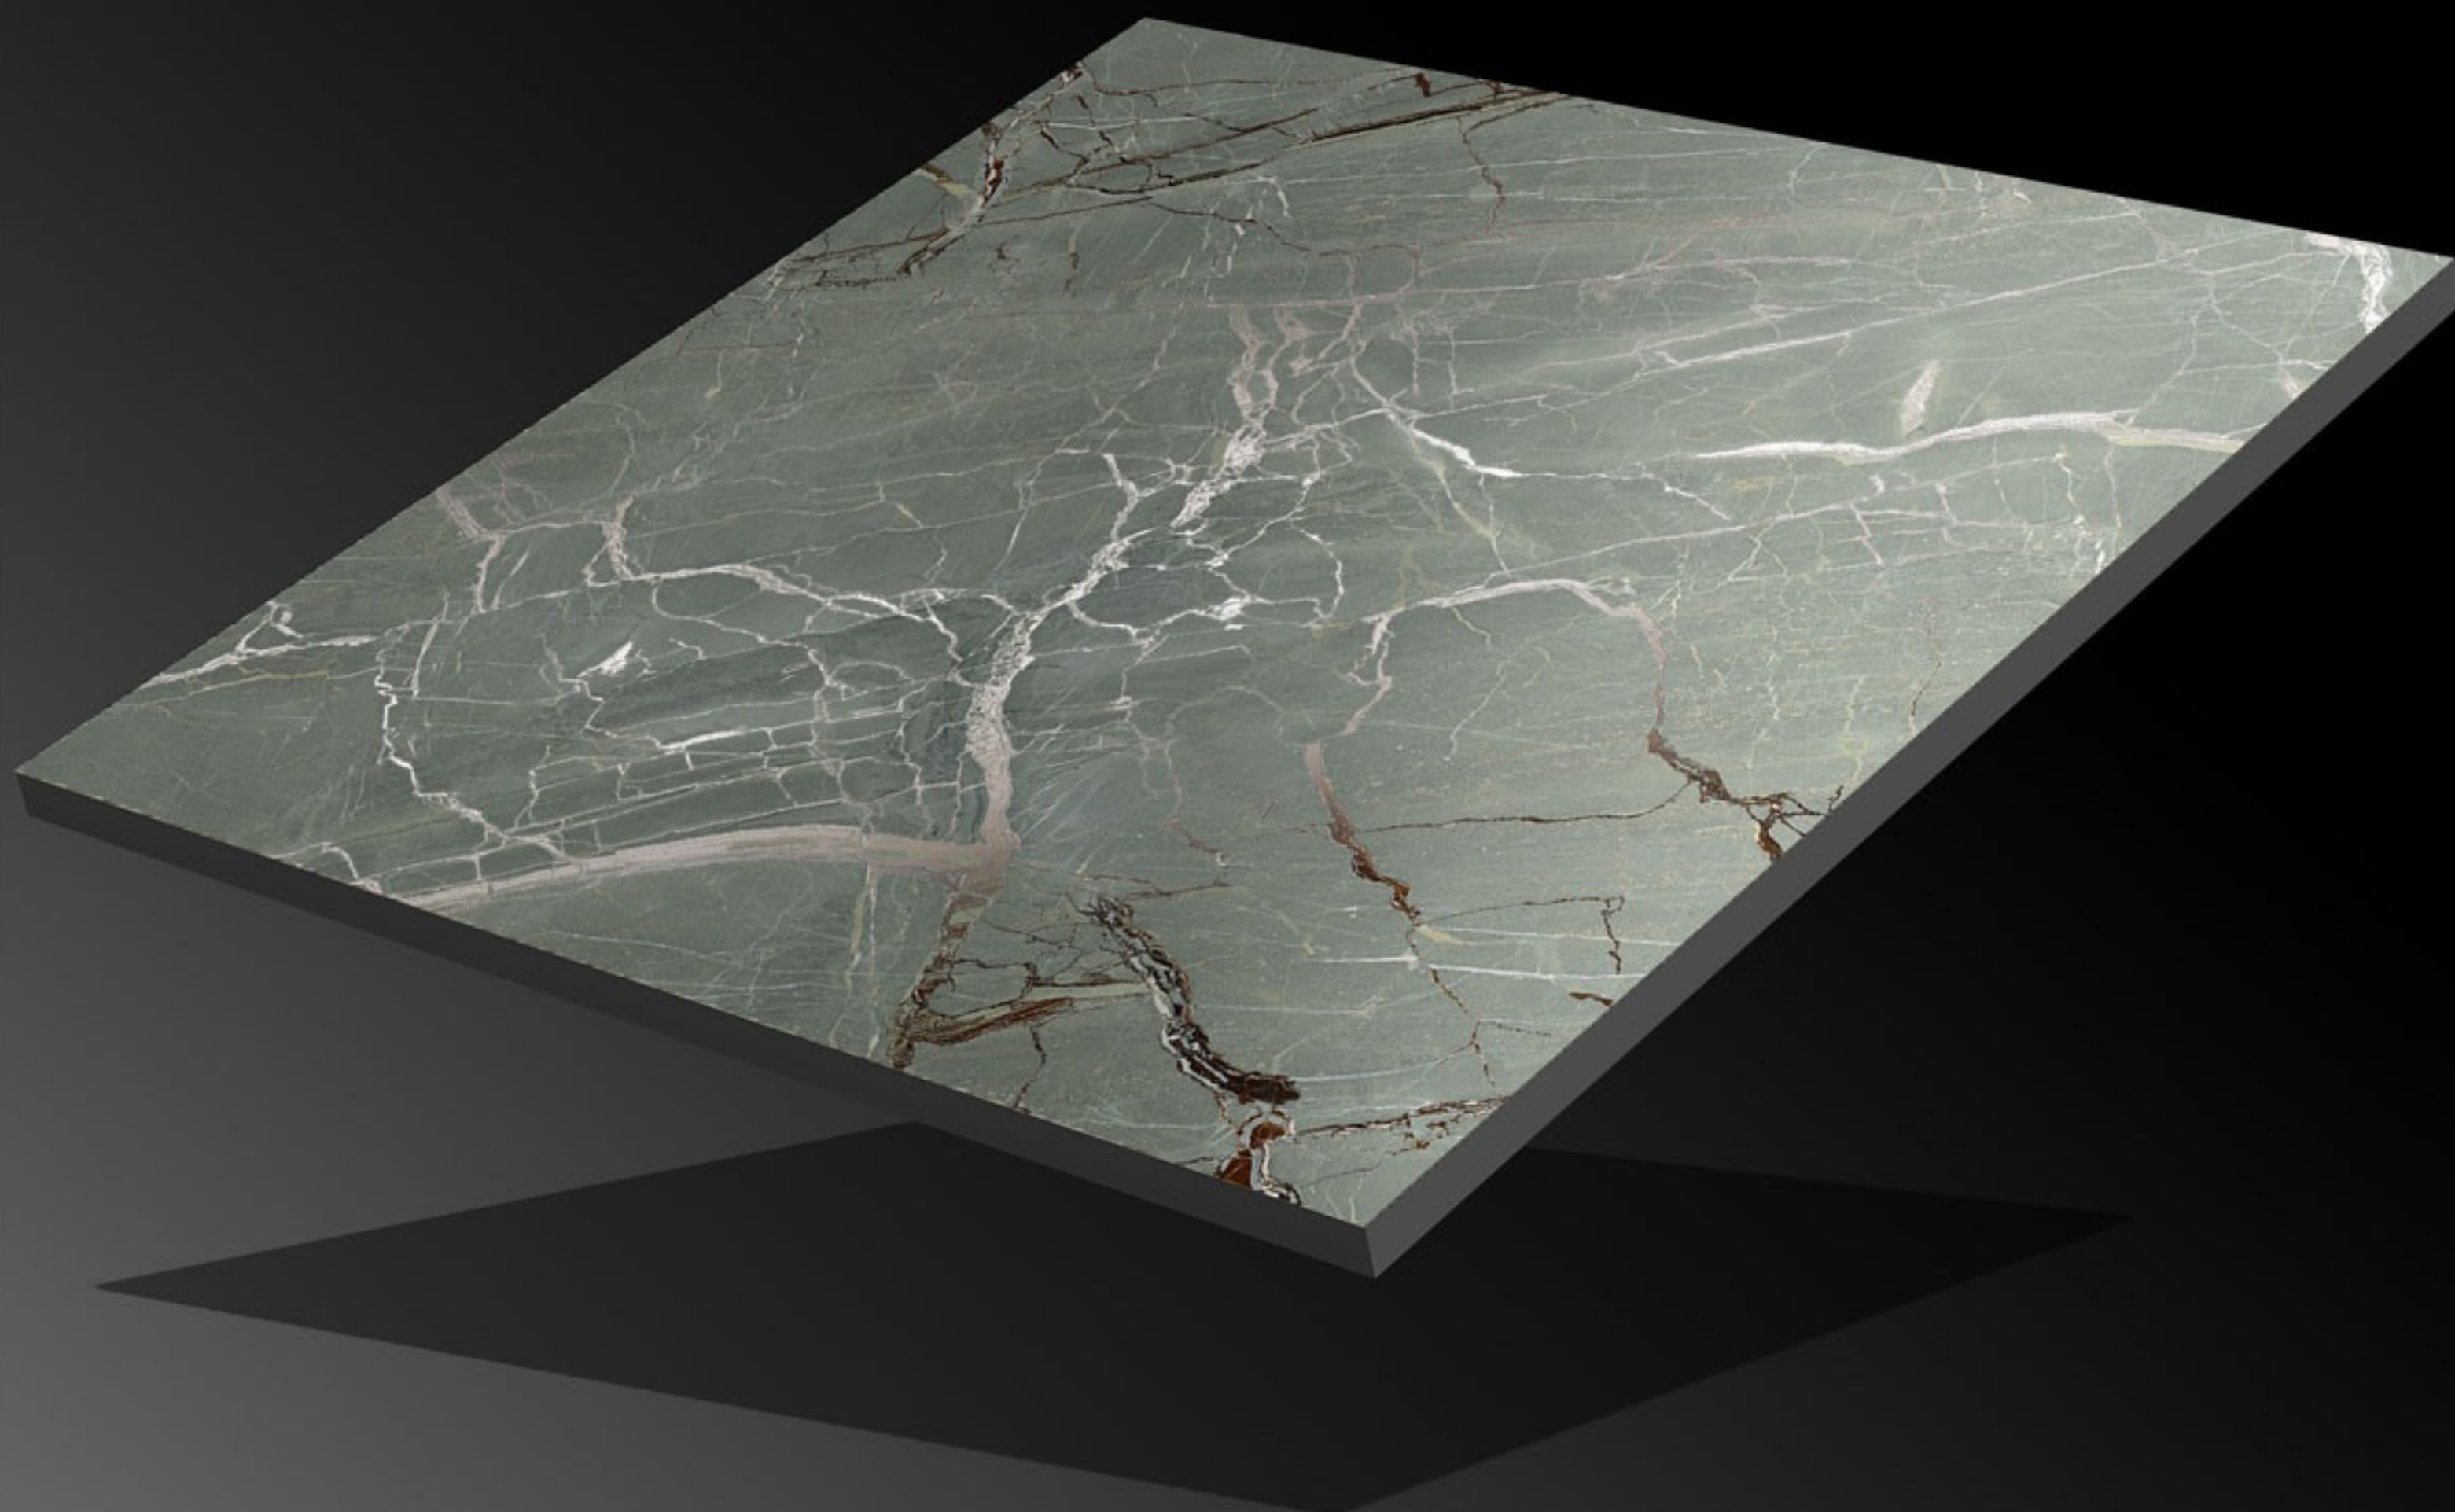

Finish:

Matt

Size:

600x600mm

Series:

Carving Series

CRV-143