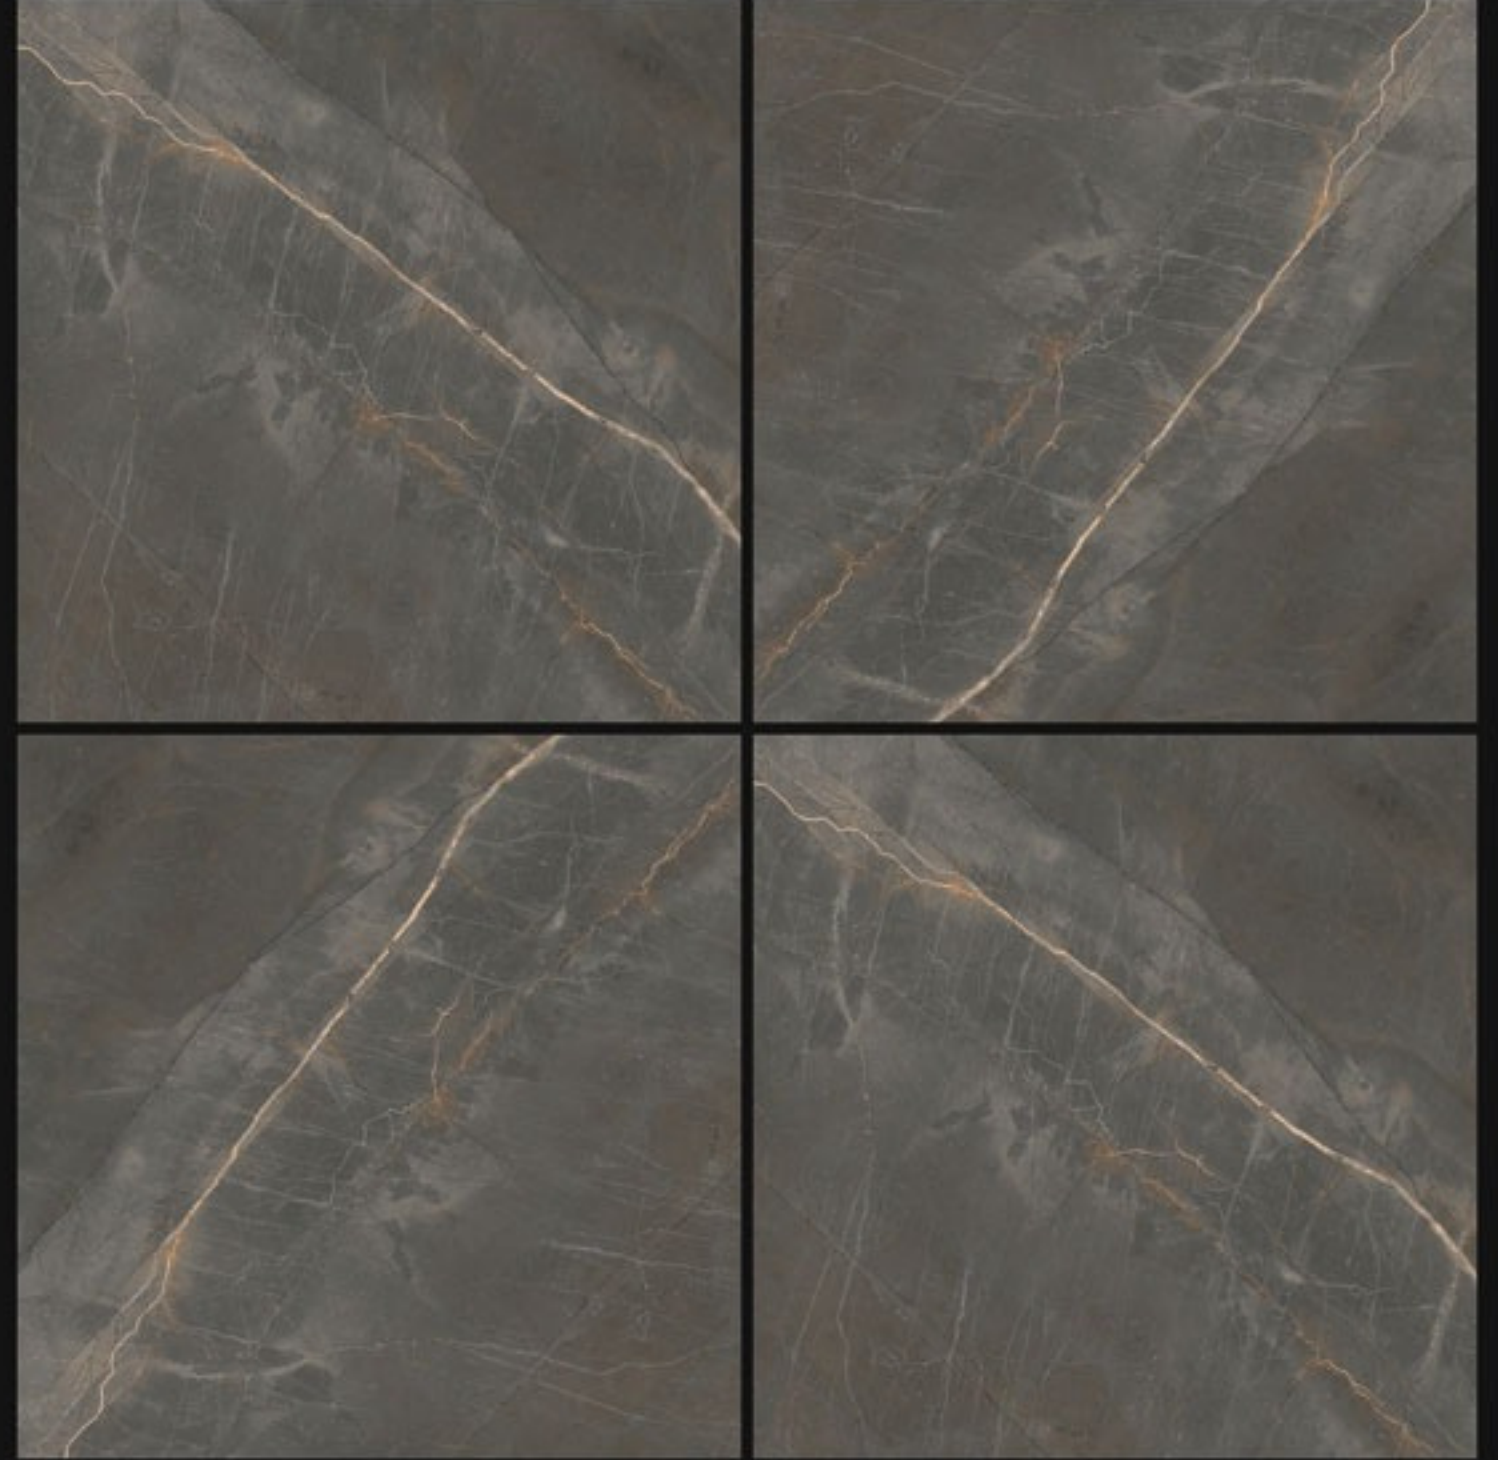

Finish:

Matt

Size:

600x600mm

Series:

Carving Series

CRV-109

Finish: