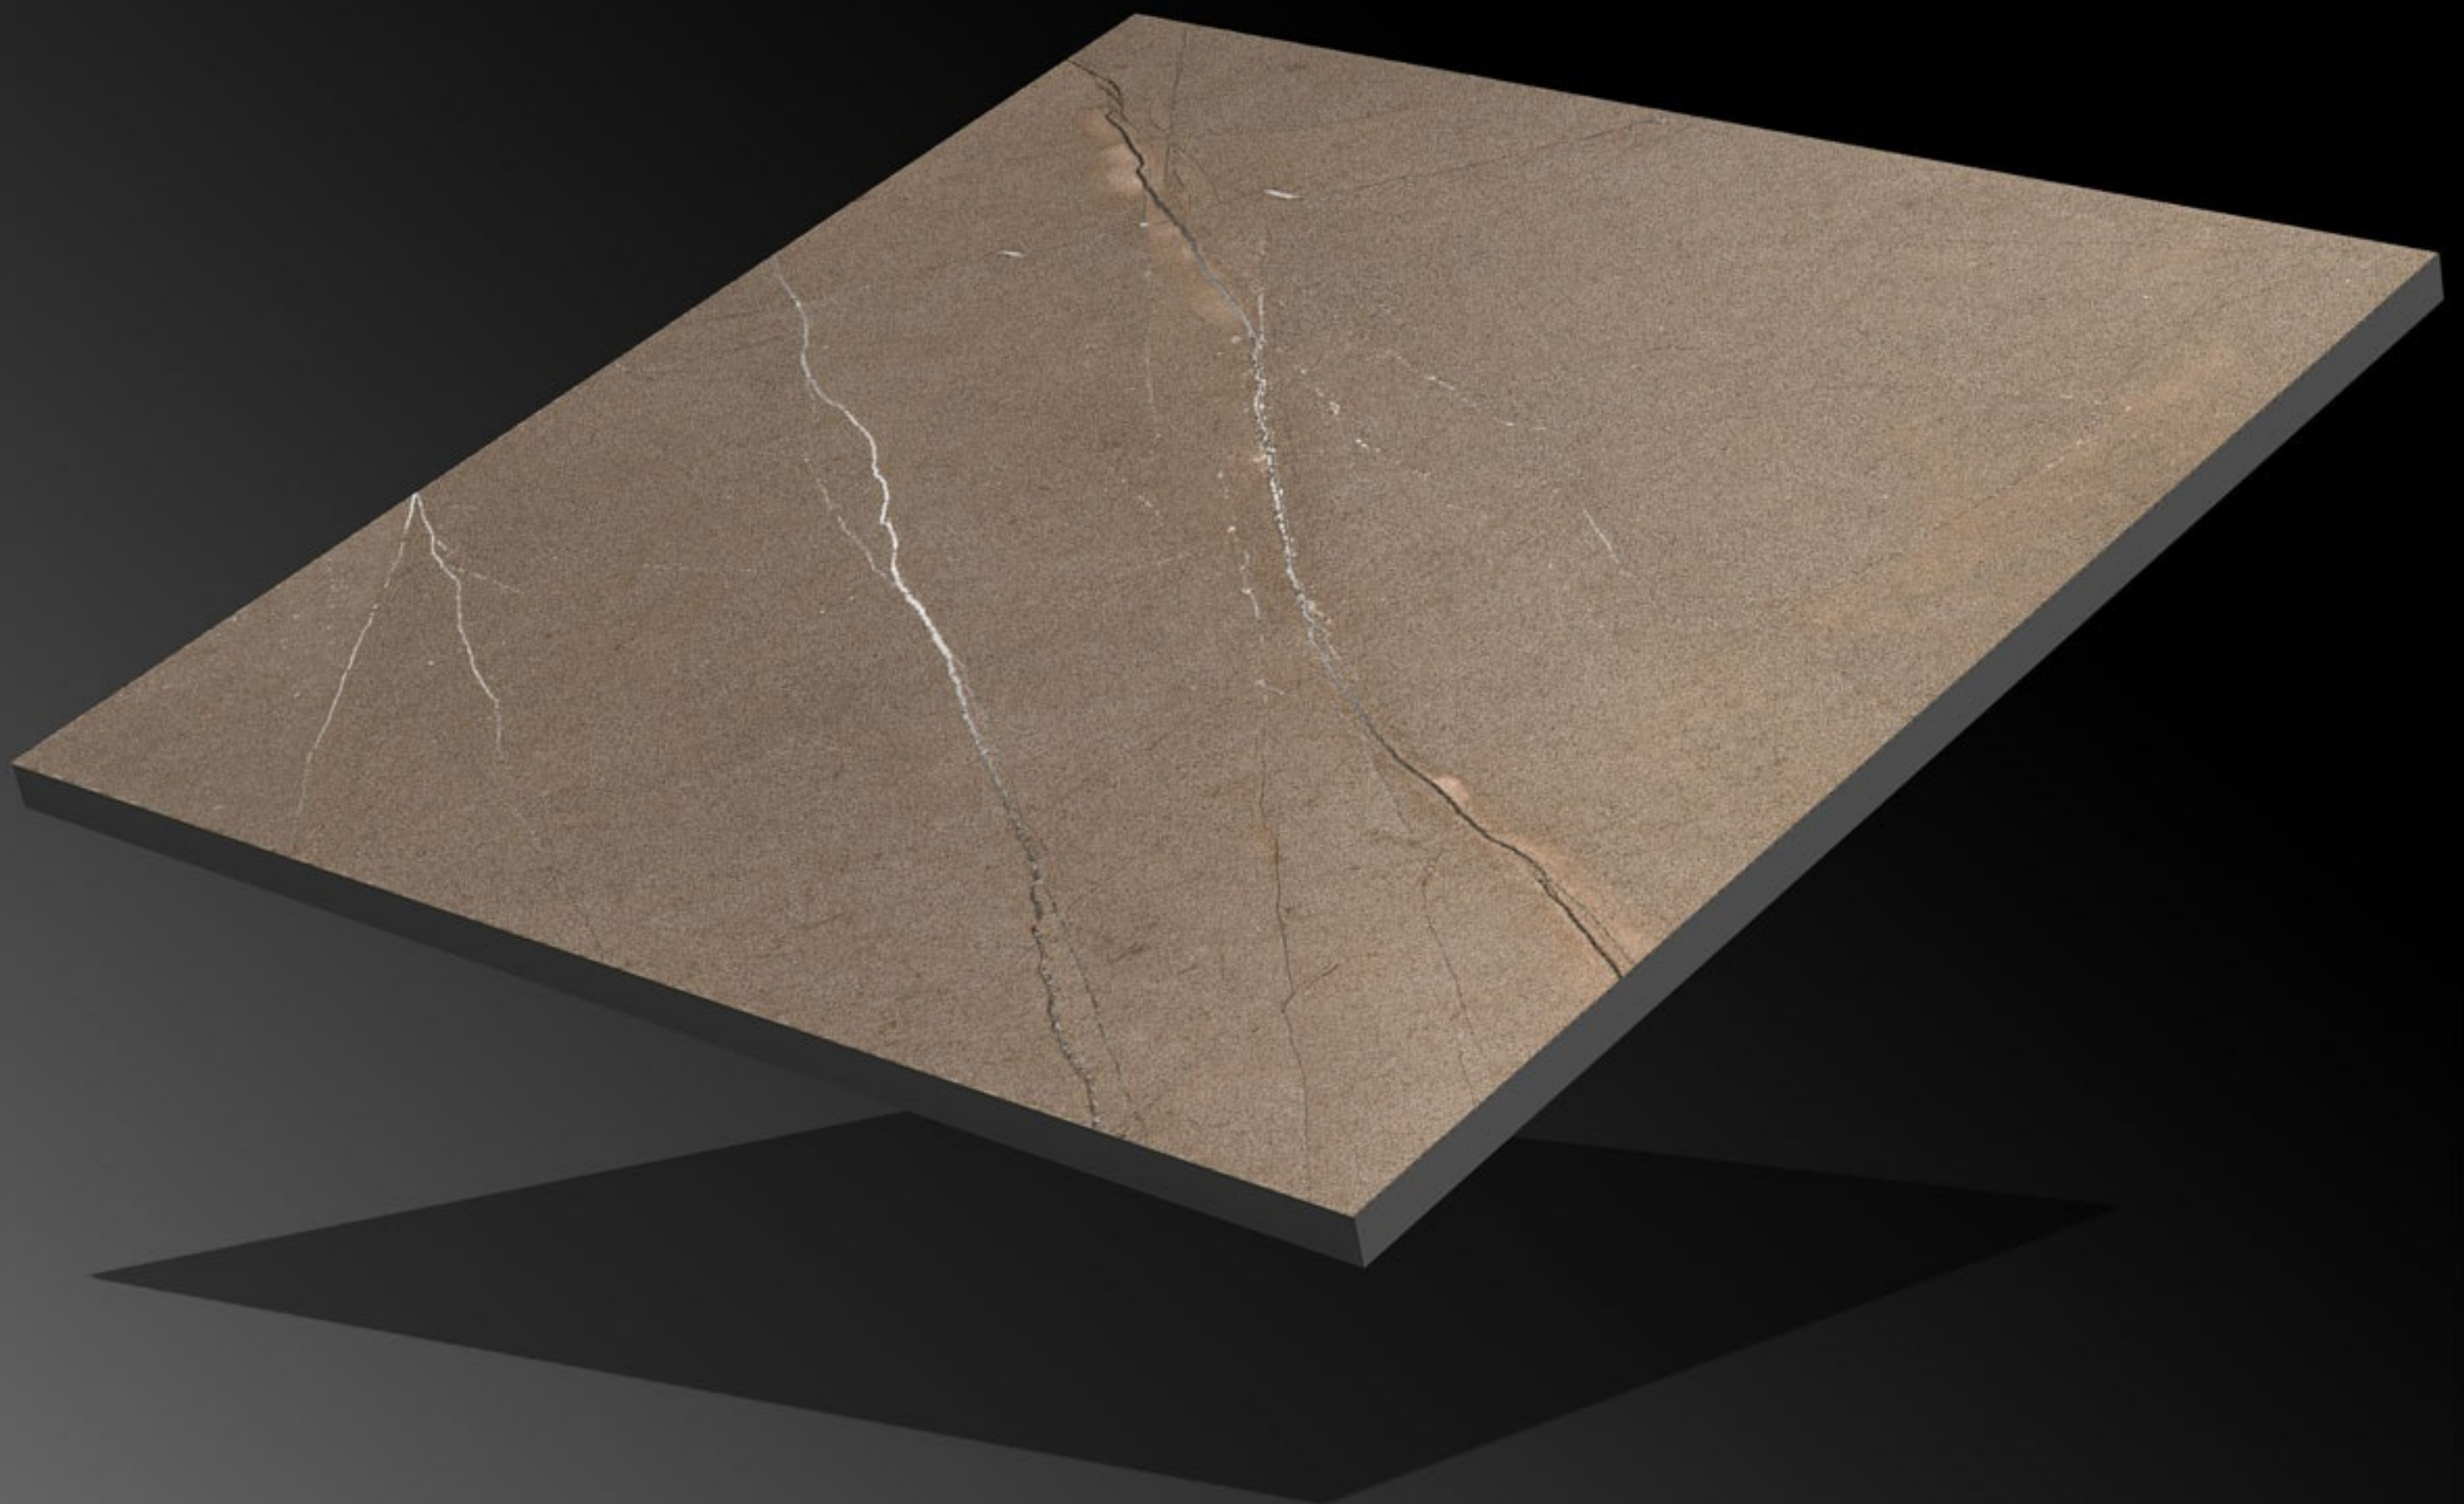

CRV-180

Finish:

Matt

Size:

600x600mm

Series:

Carving Series

CRV-181