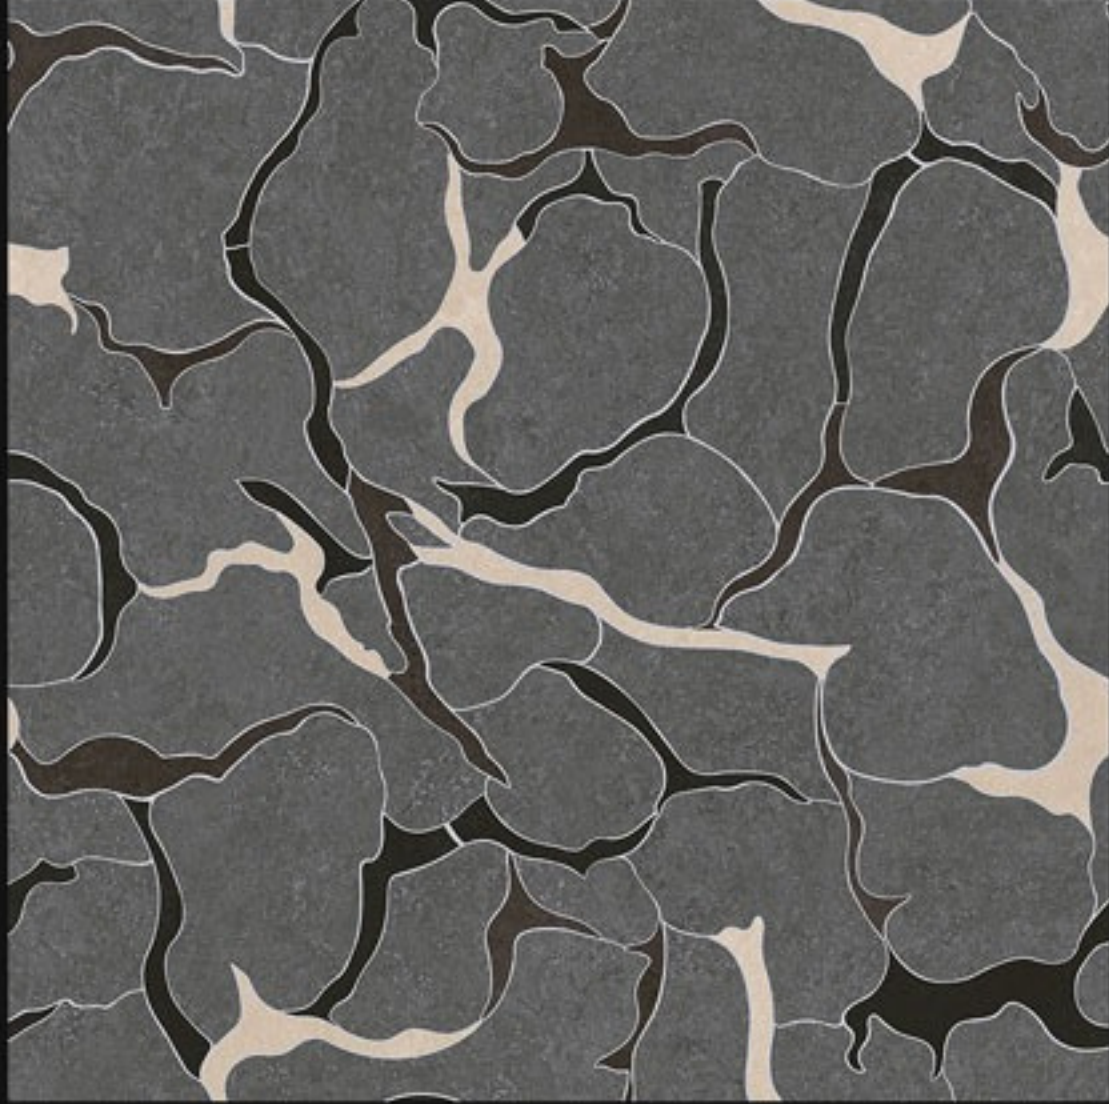

Finish:
Matt

Size:
600x600mm

Series:
Carving Series

CRV-170

Finish:
Matt

Size:
600x600mm

Series:
Carving Series

CRV-171