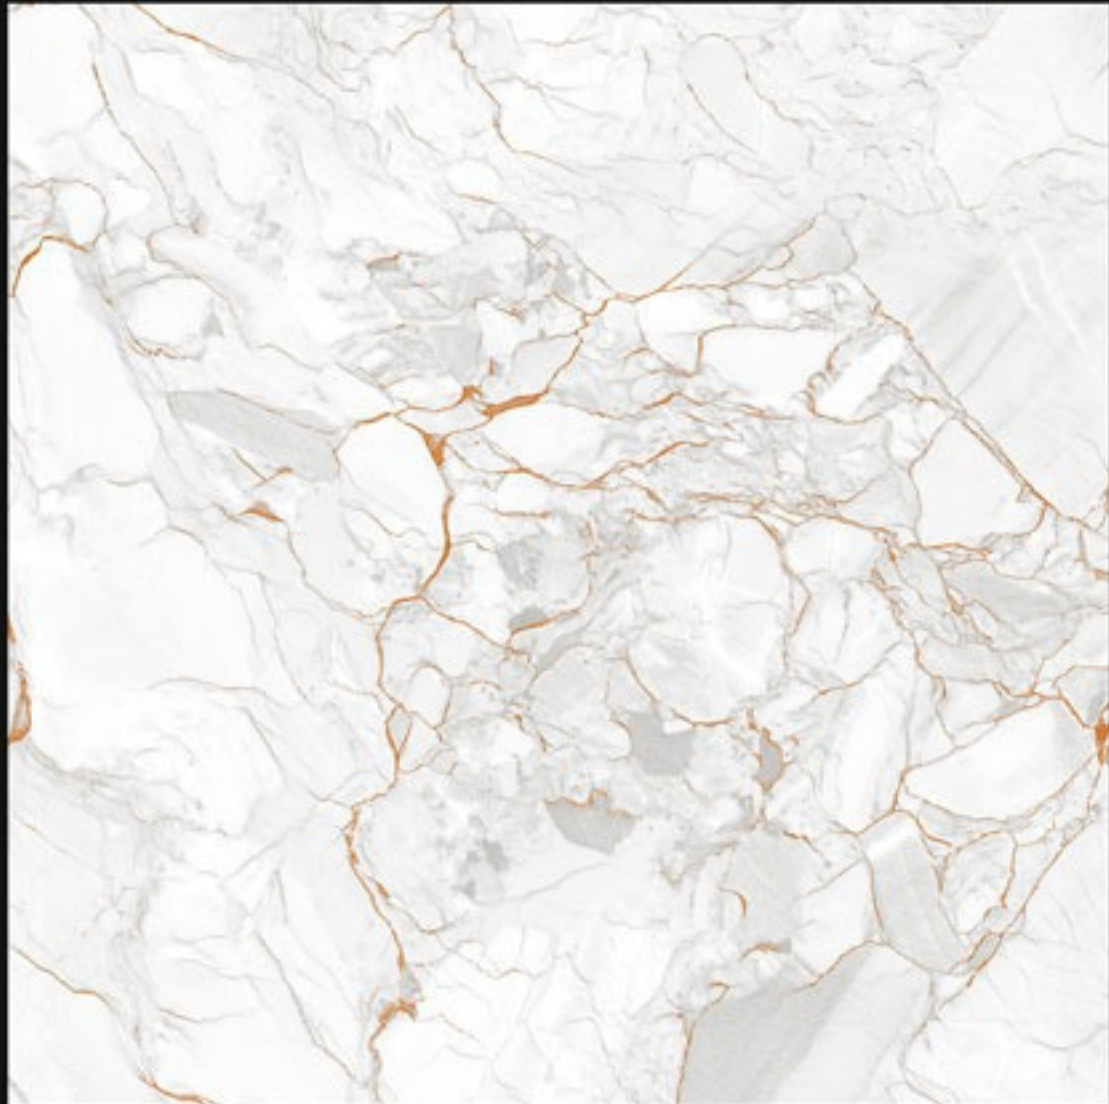

Series:
Carving Series

CRV-163

Finish:
Matt

Size:
600x600mm

Series:
Carving Series

CRV-164

Finish:

Matt