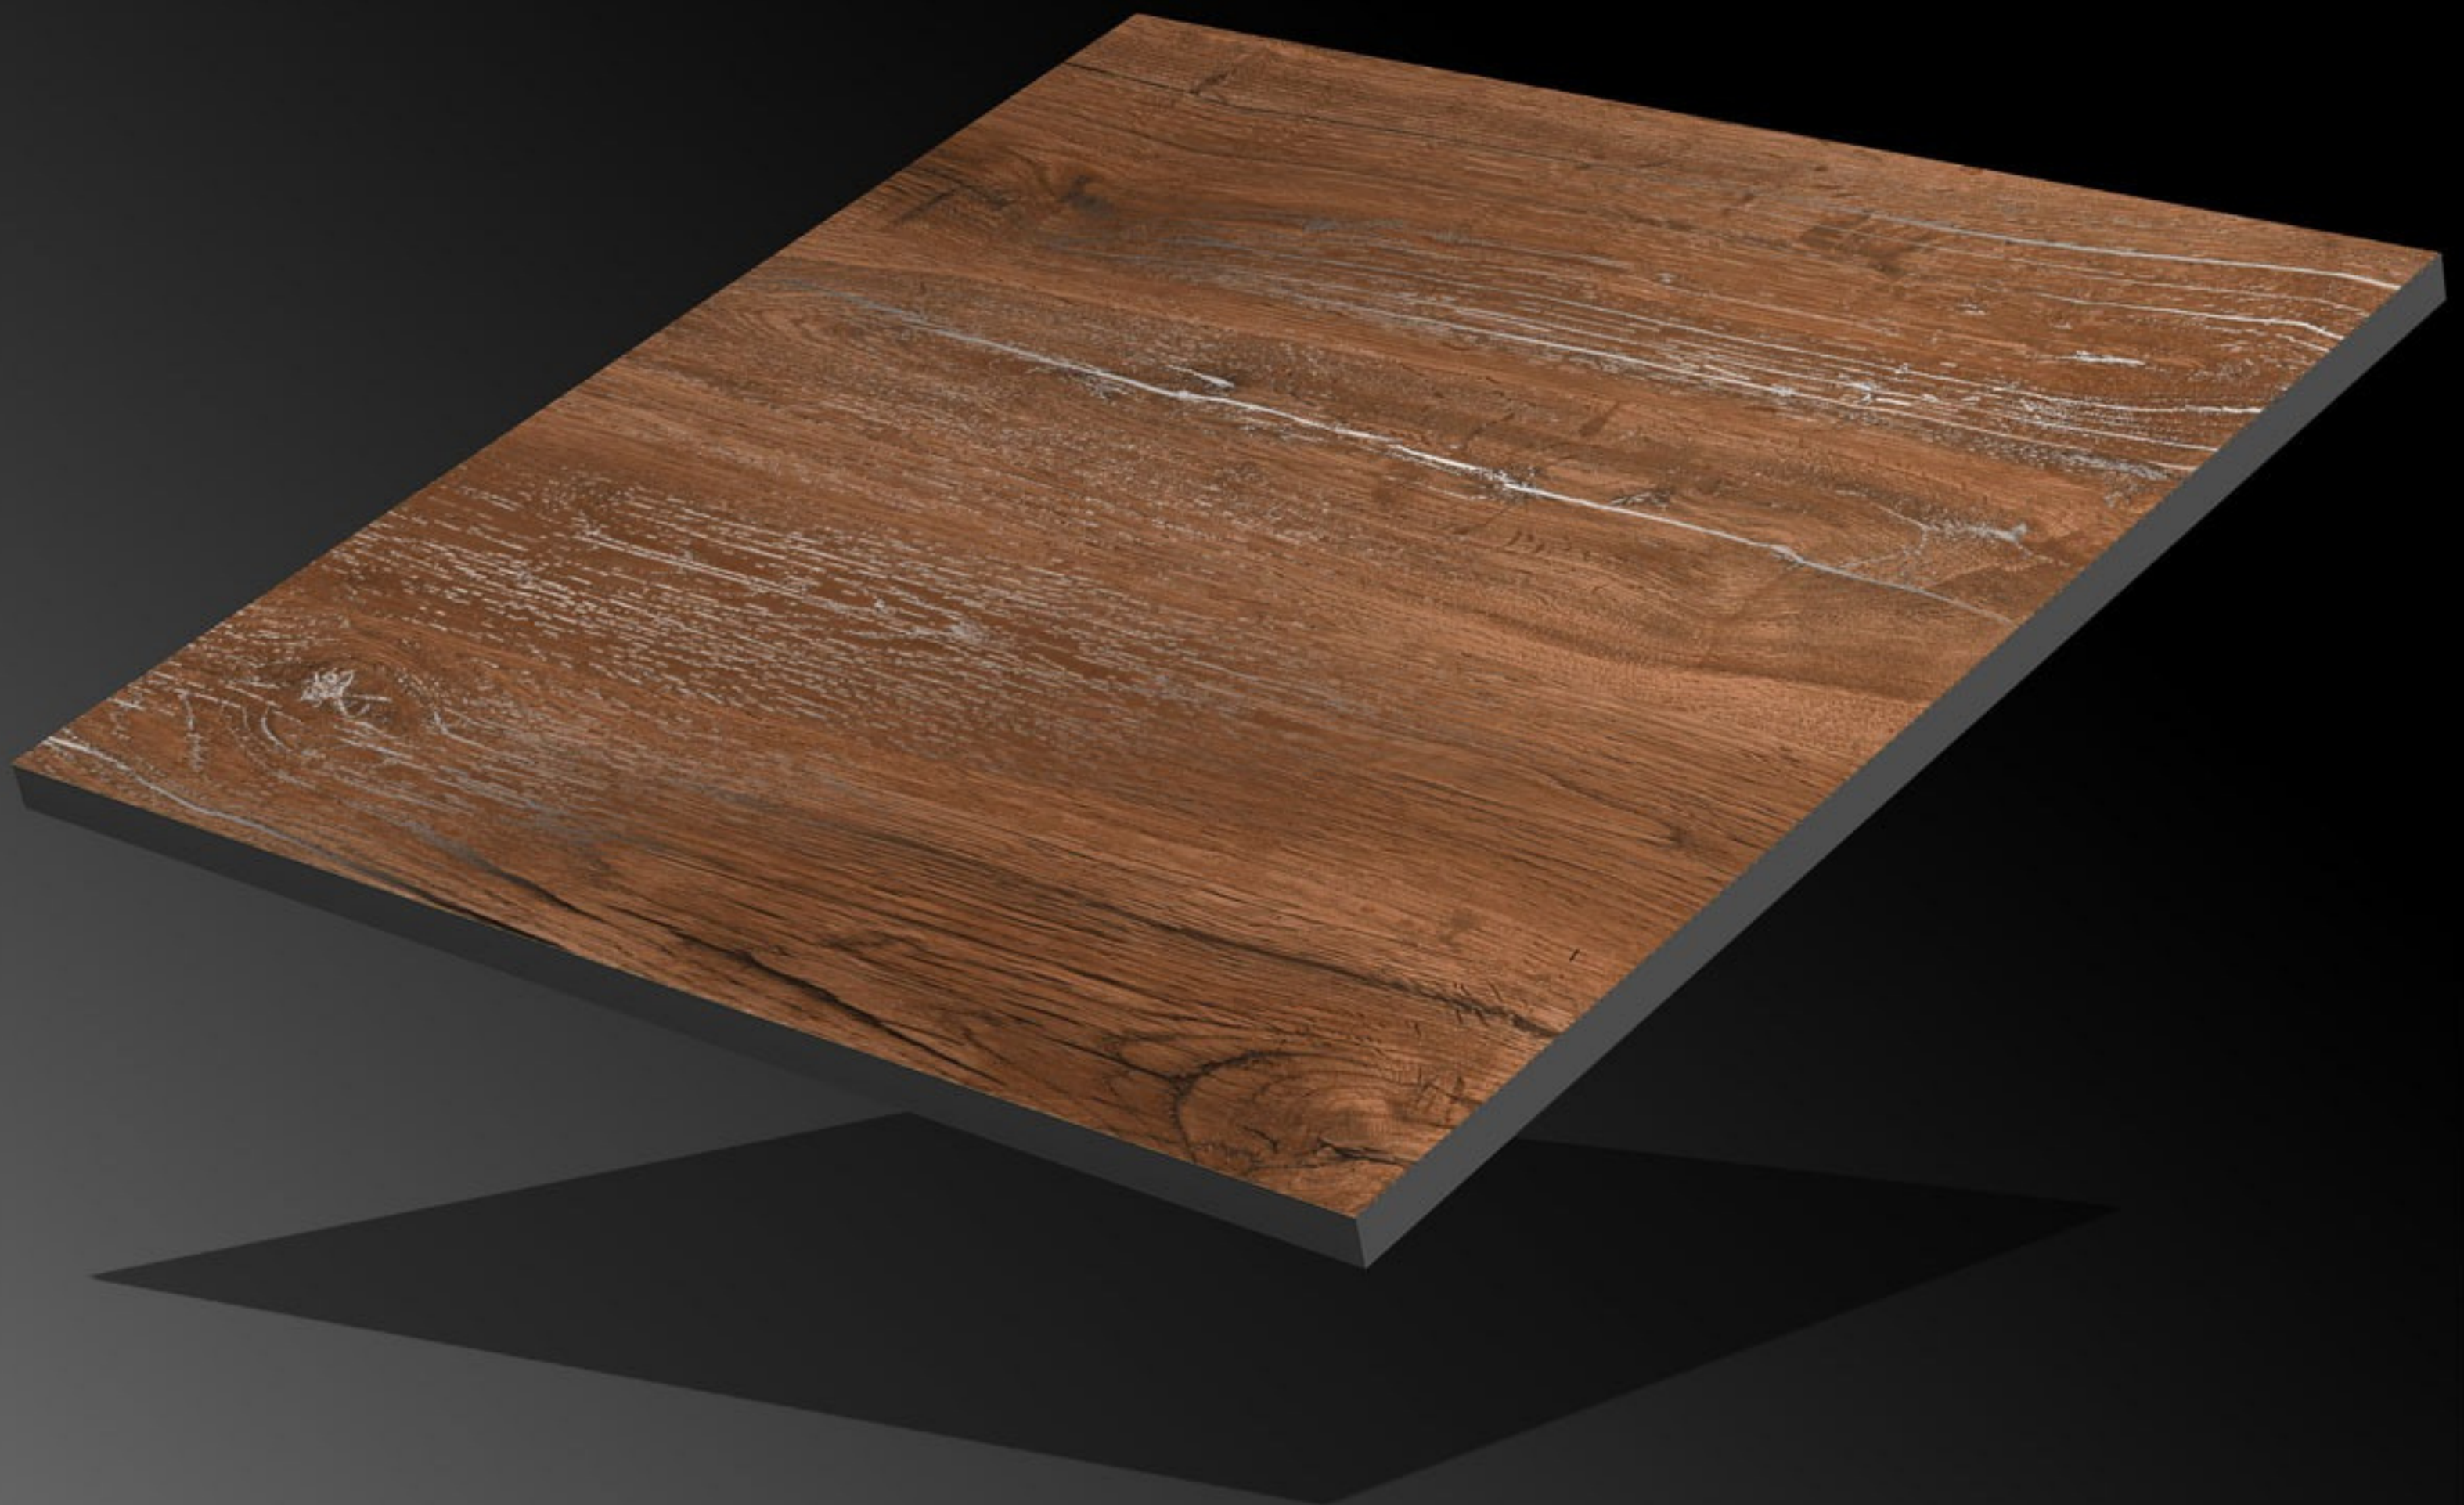

Finish:

Matt

Size:

600x600mm

Series:

Carving Series

CRV-185