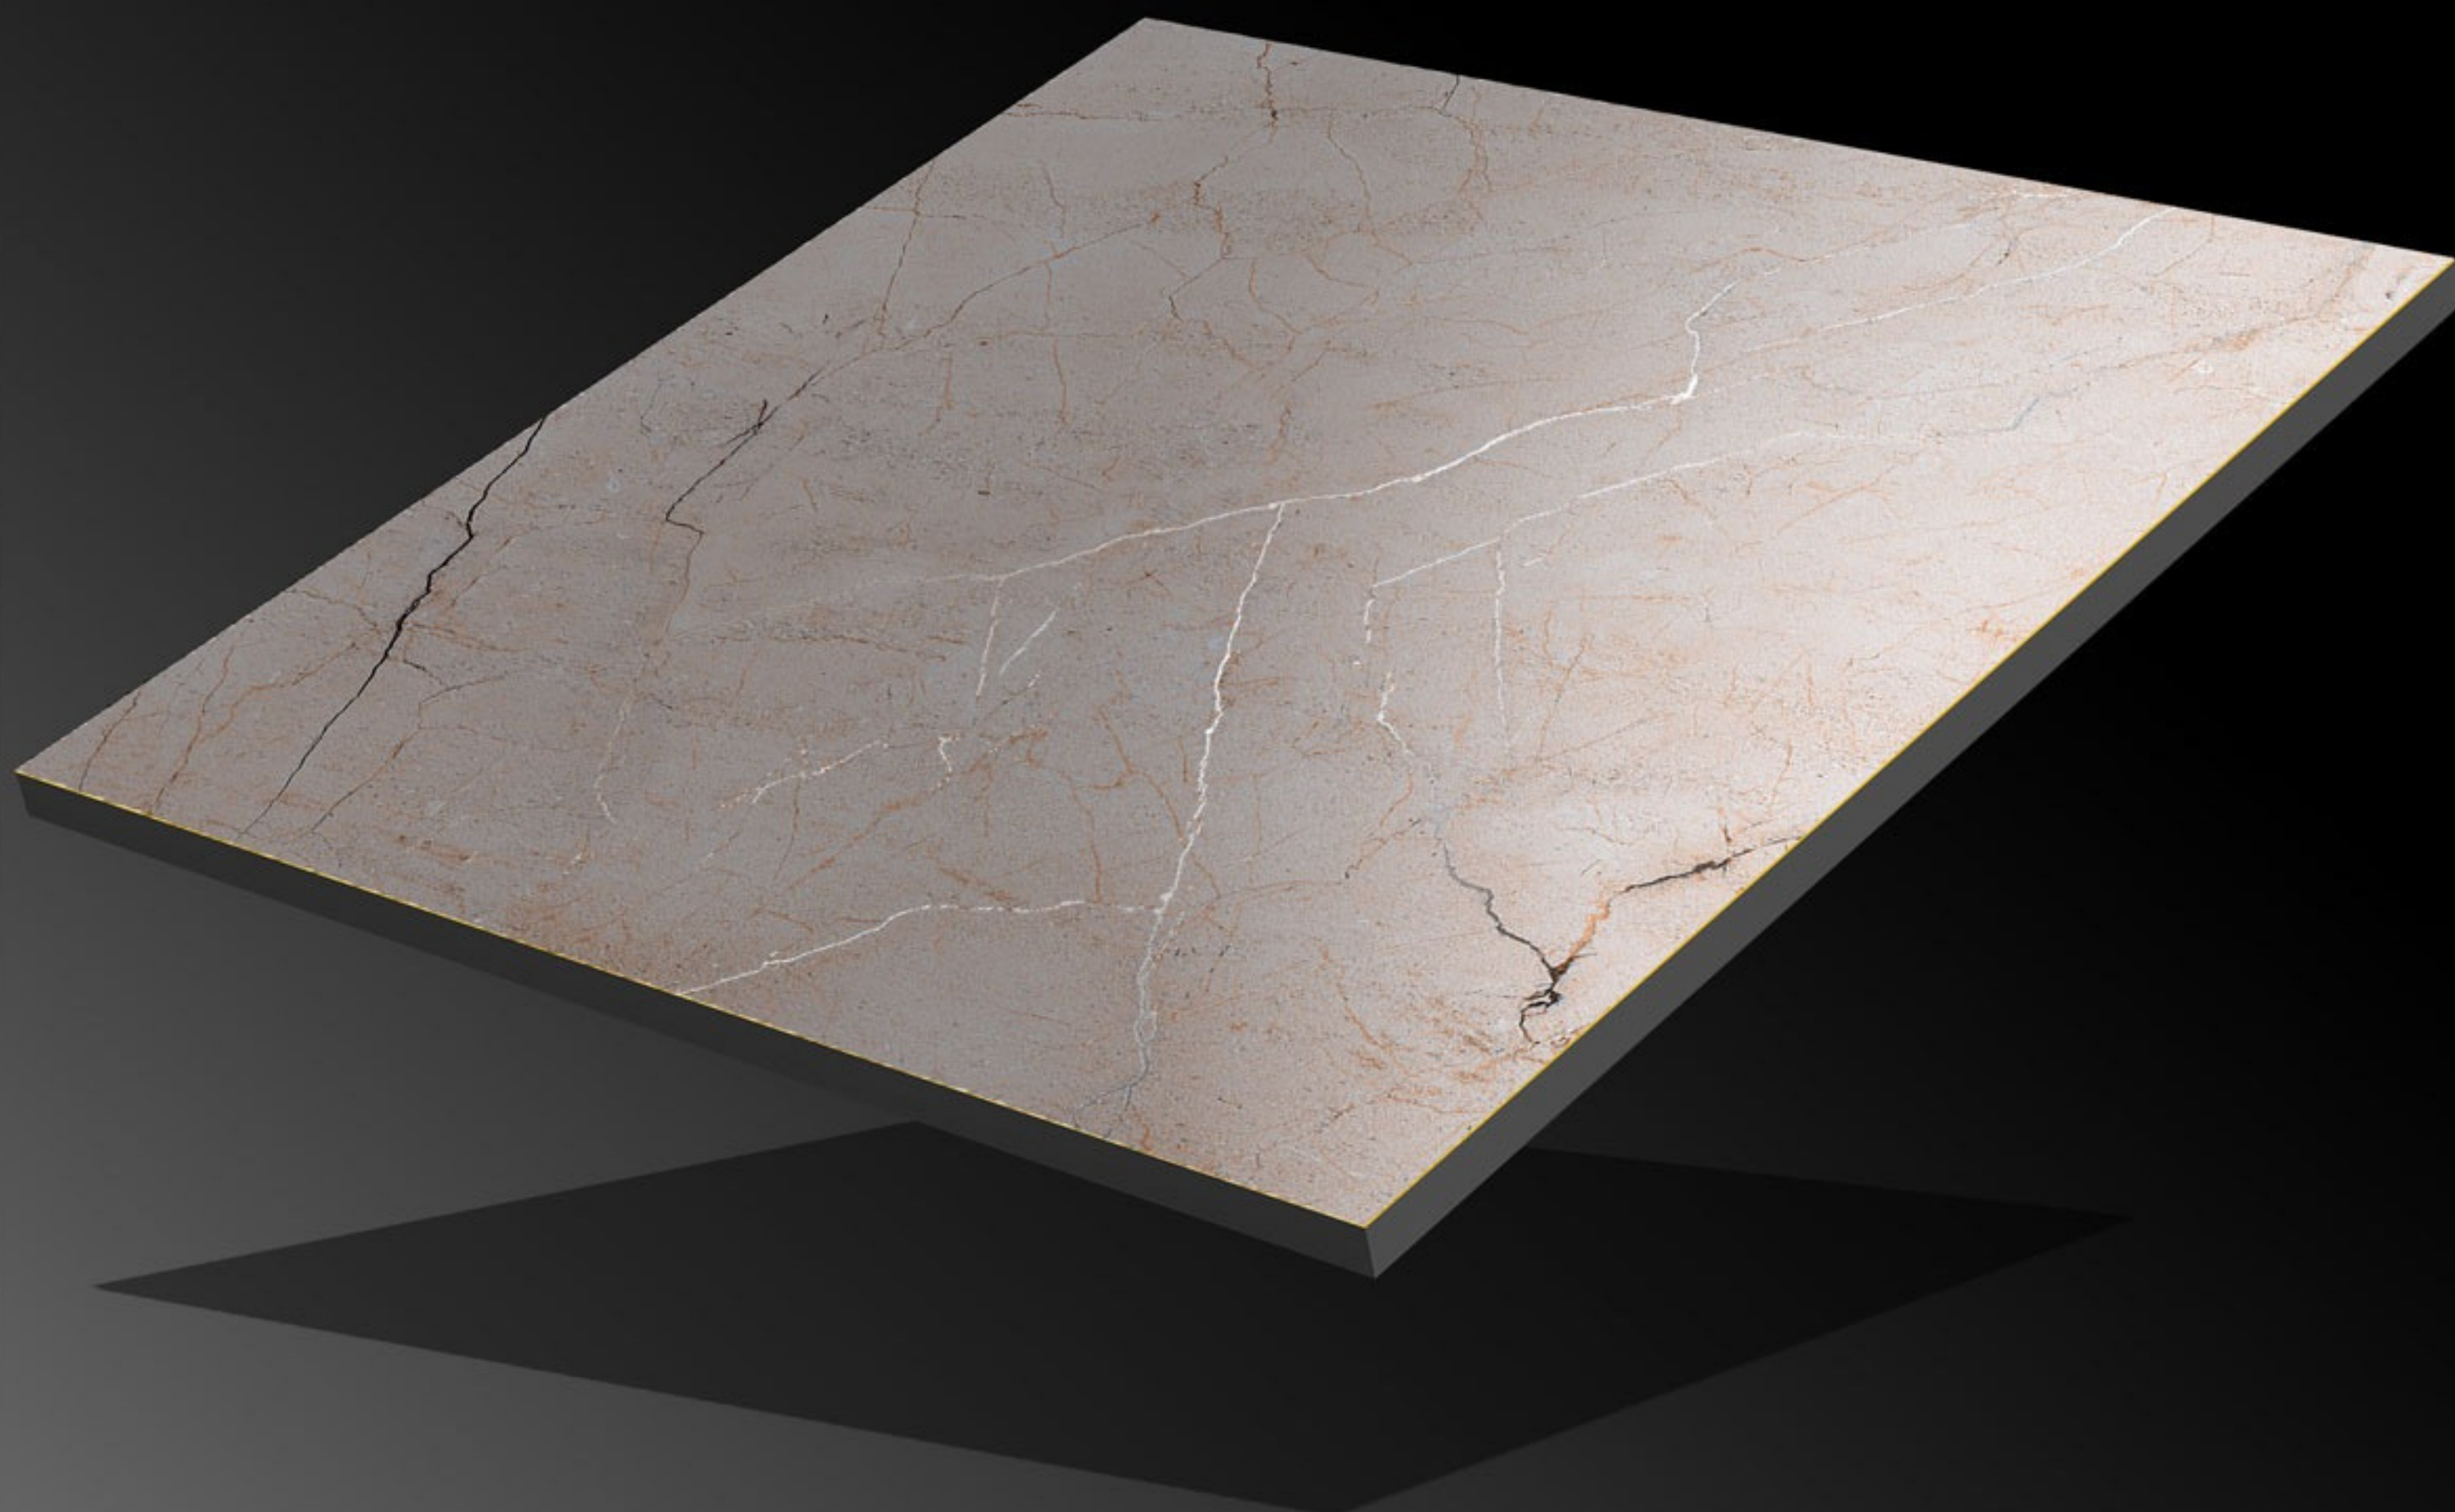

Finish:

Matt

Size:

600x600mm

Series:

Carving Series

CRV-105