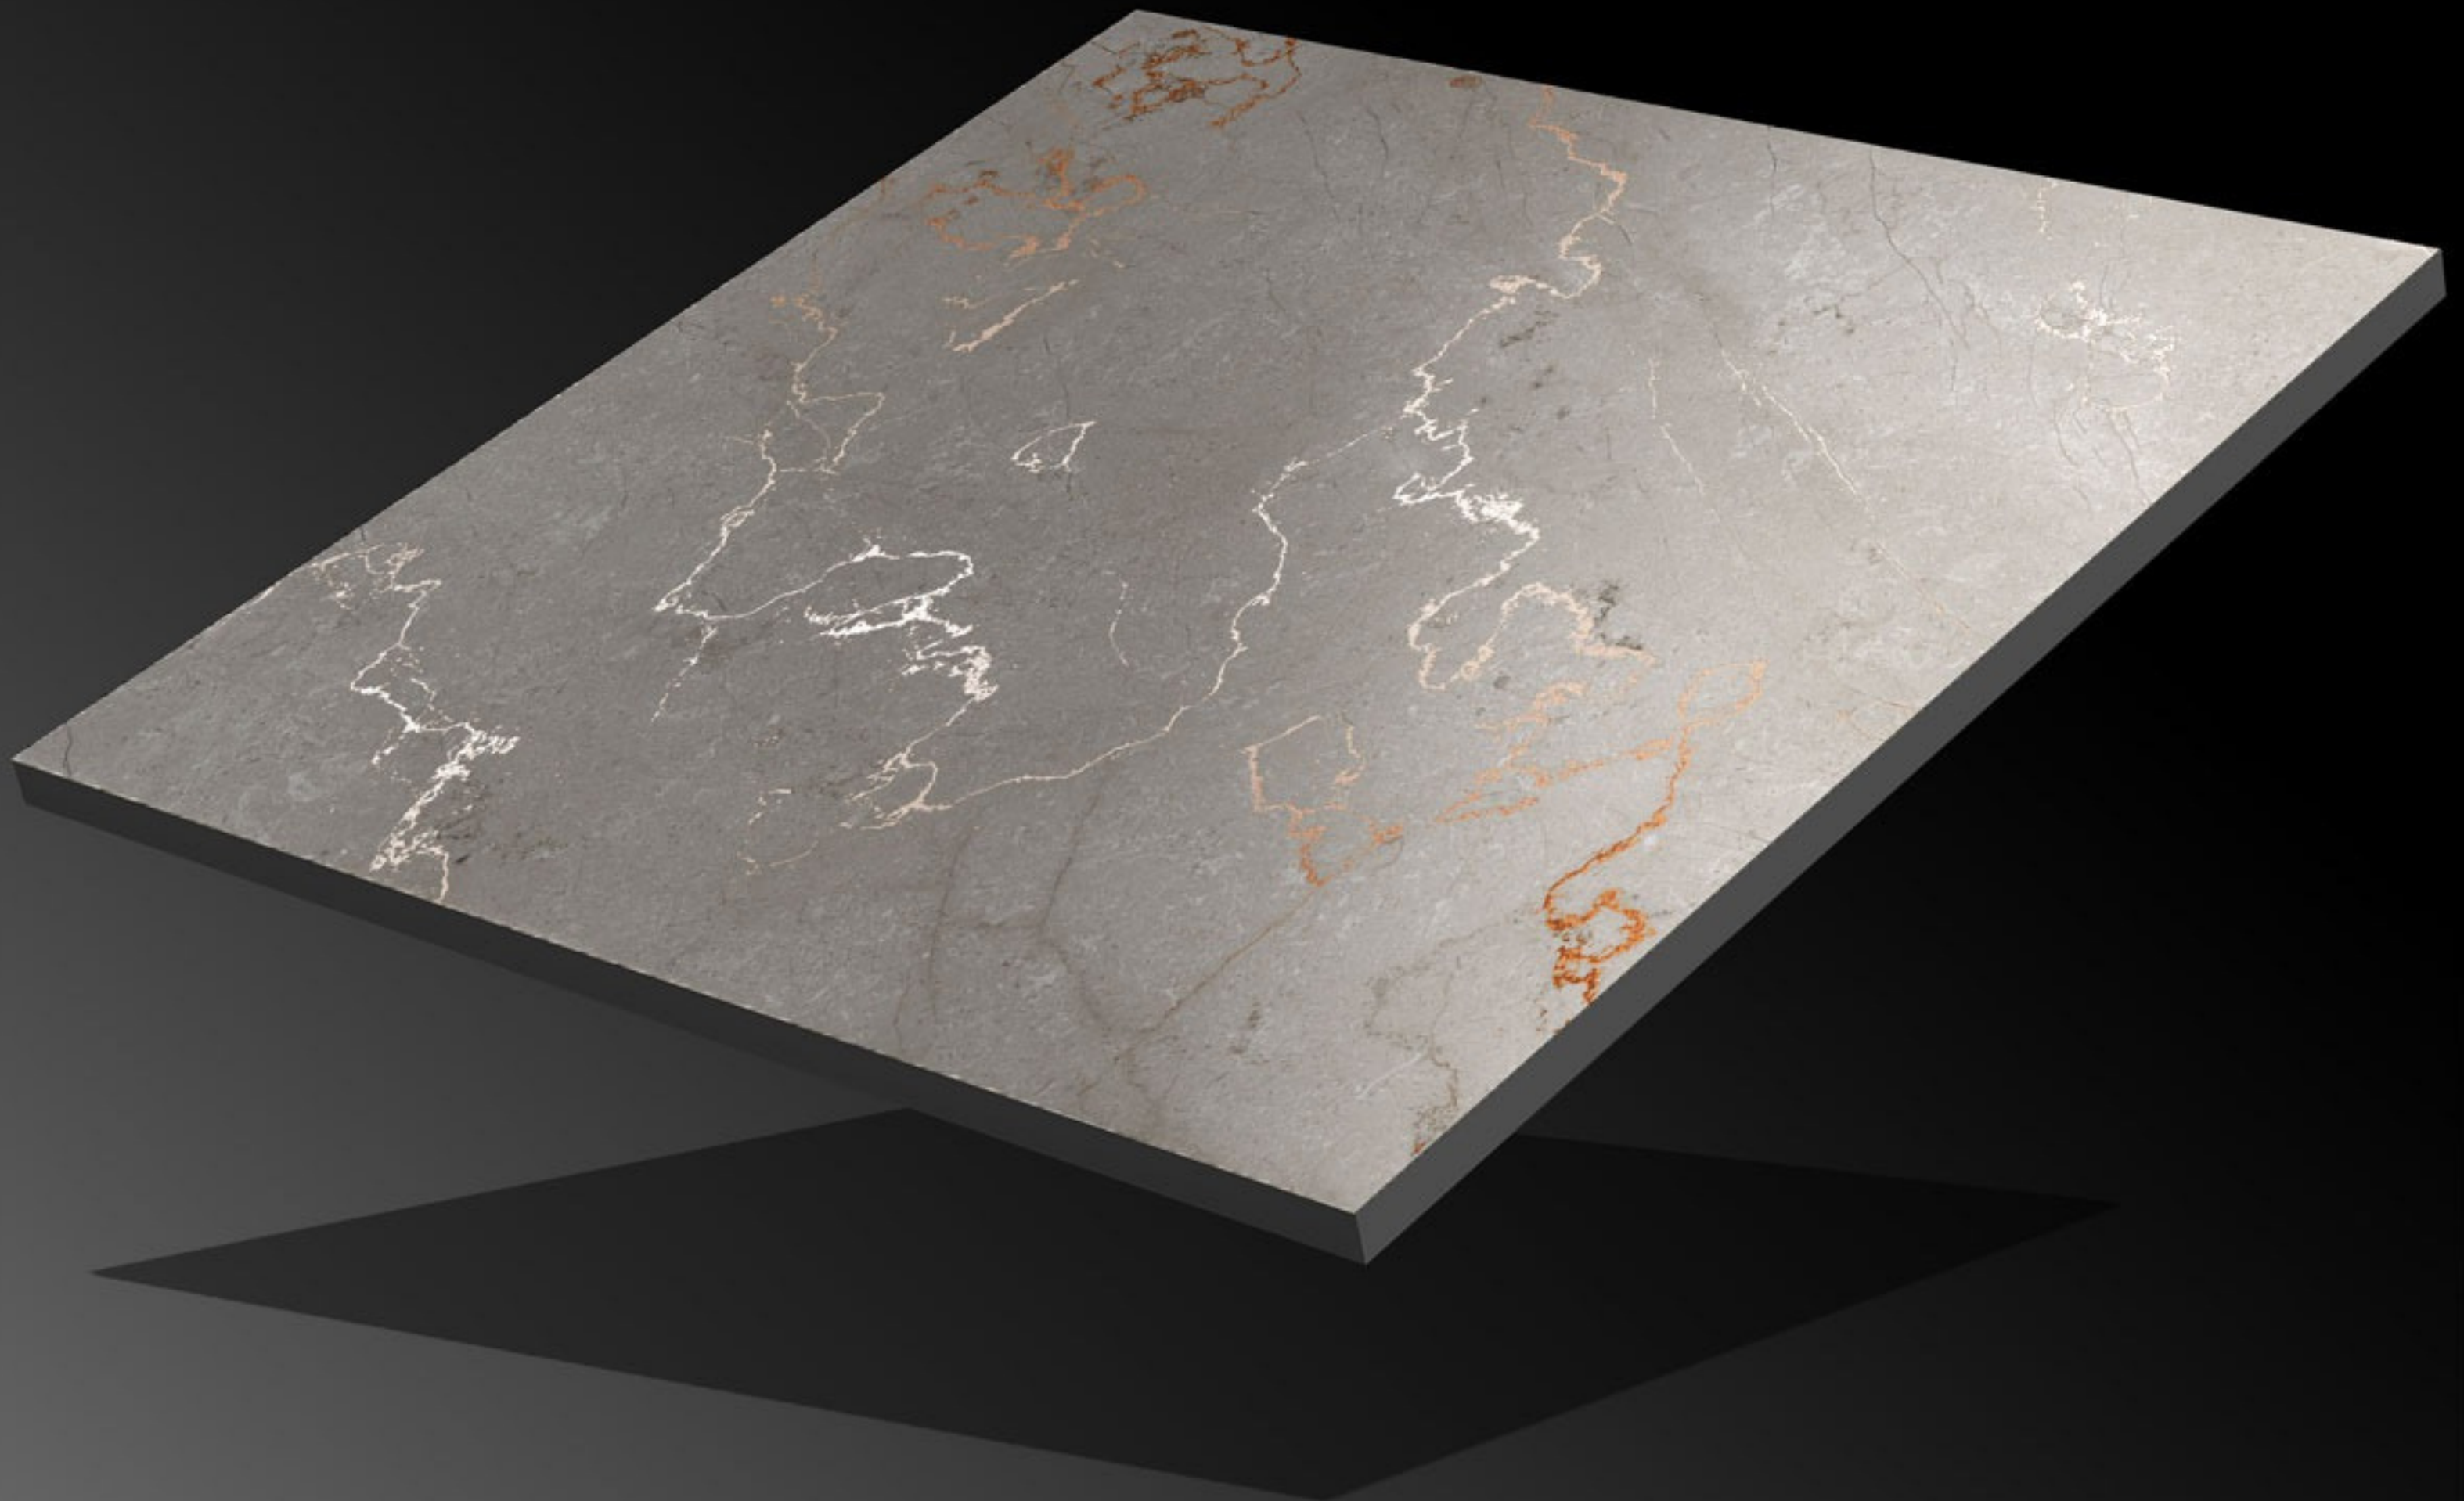

Finish:

Matt

Size:

600x600mm

Series:

Carving Series

CRV-140