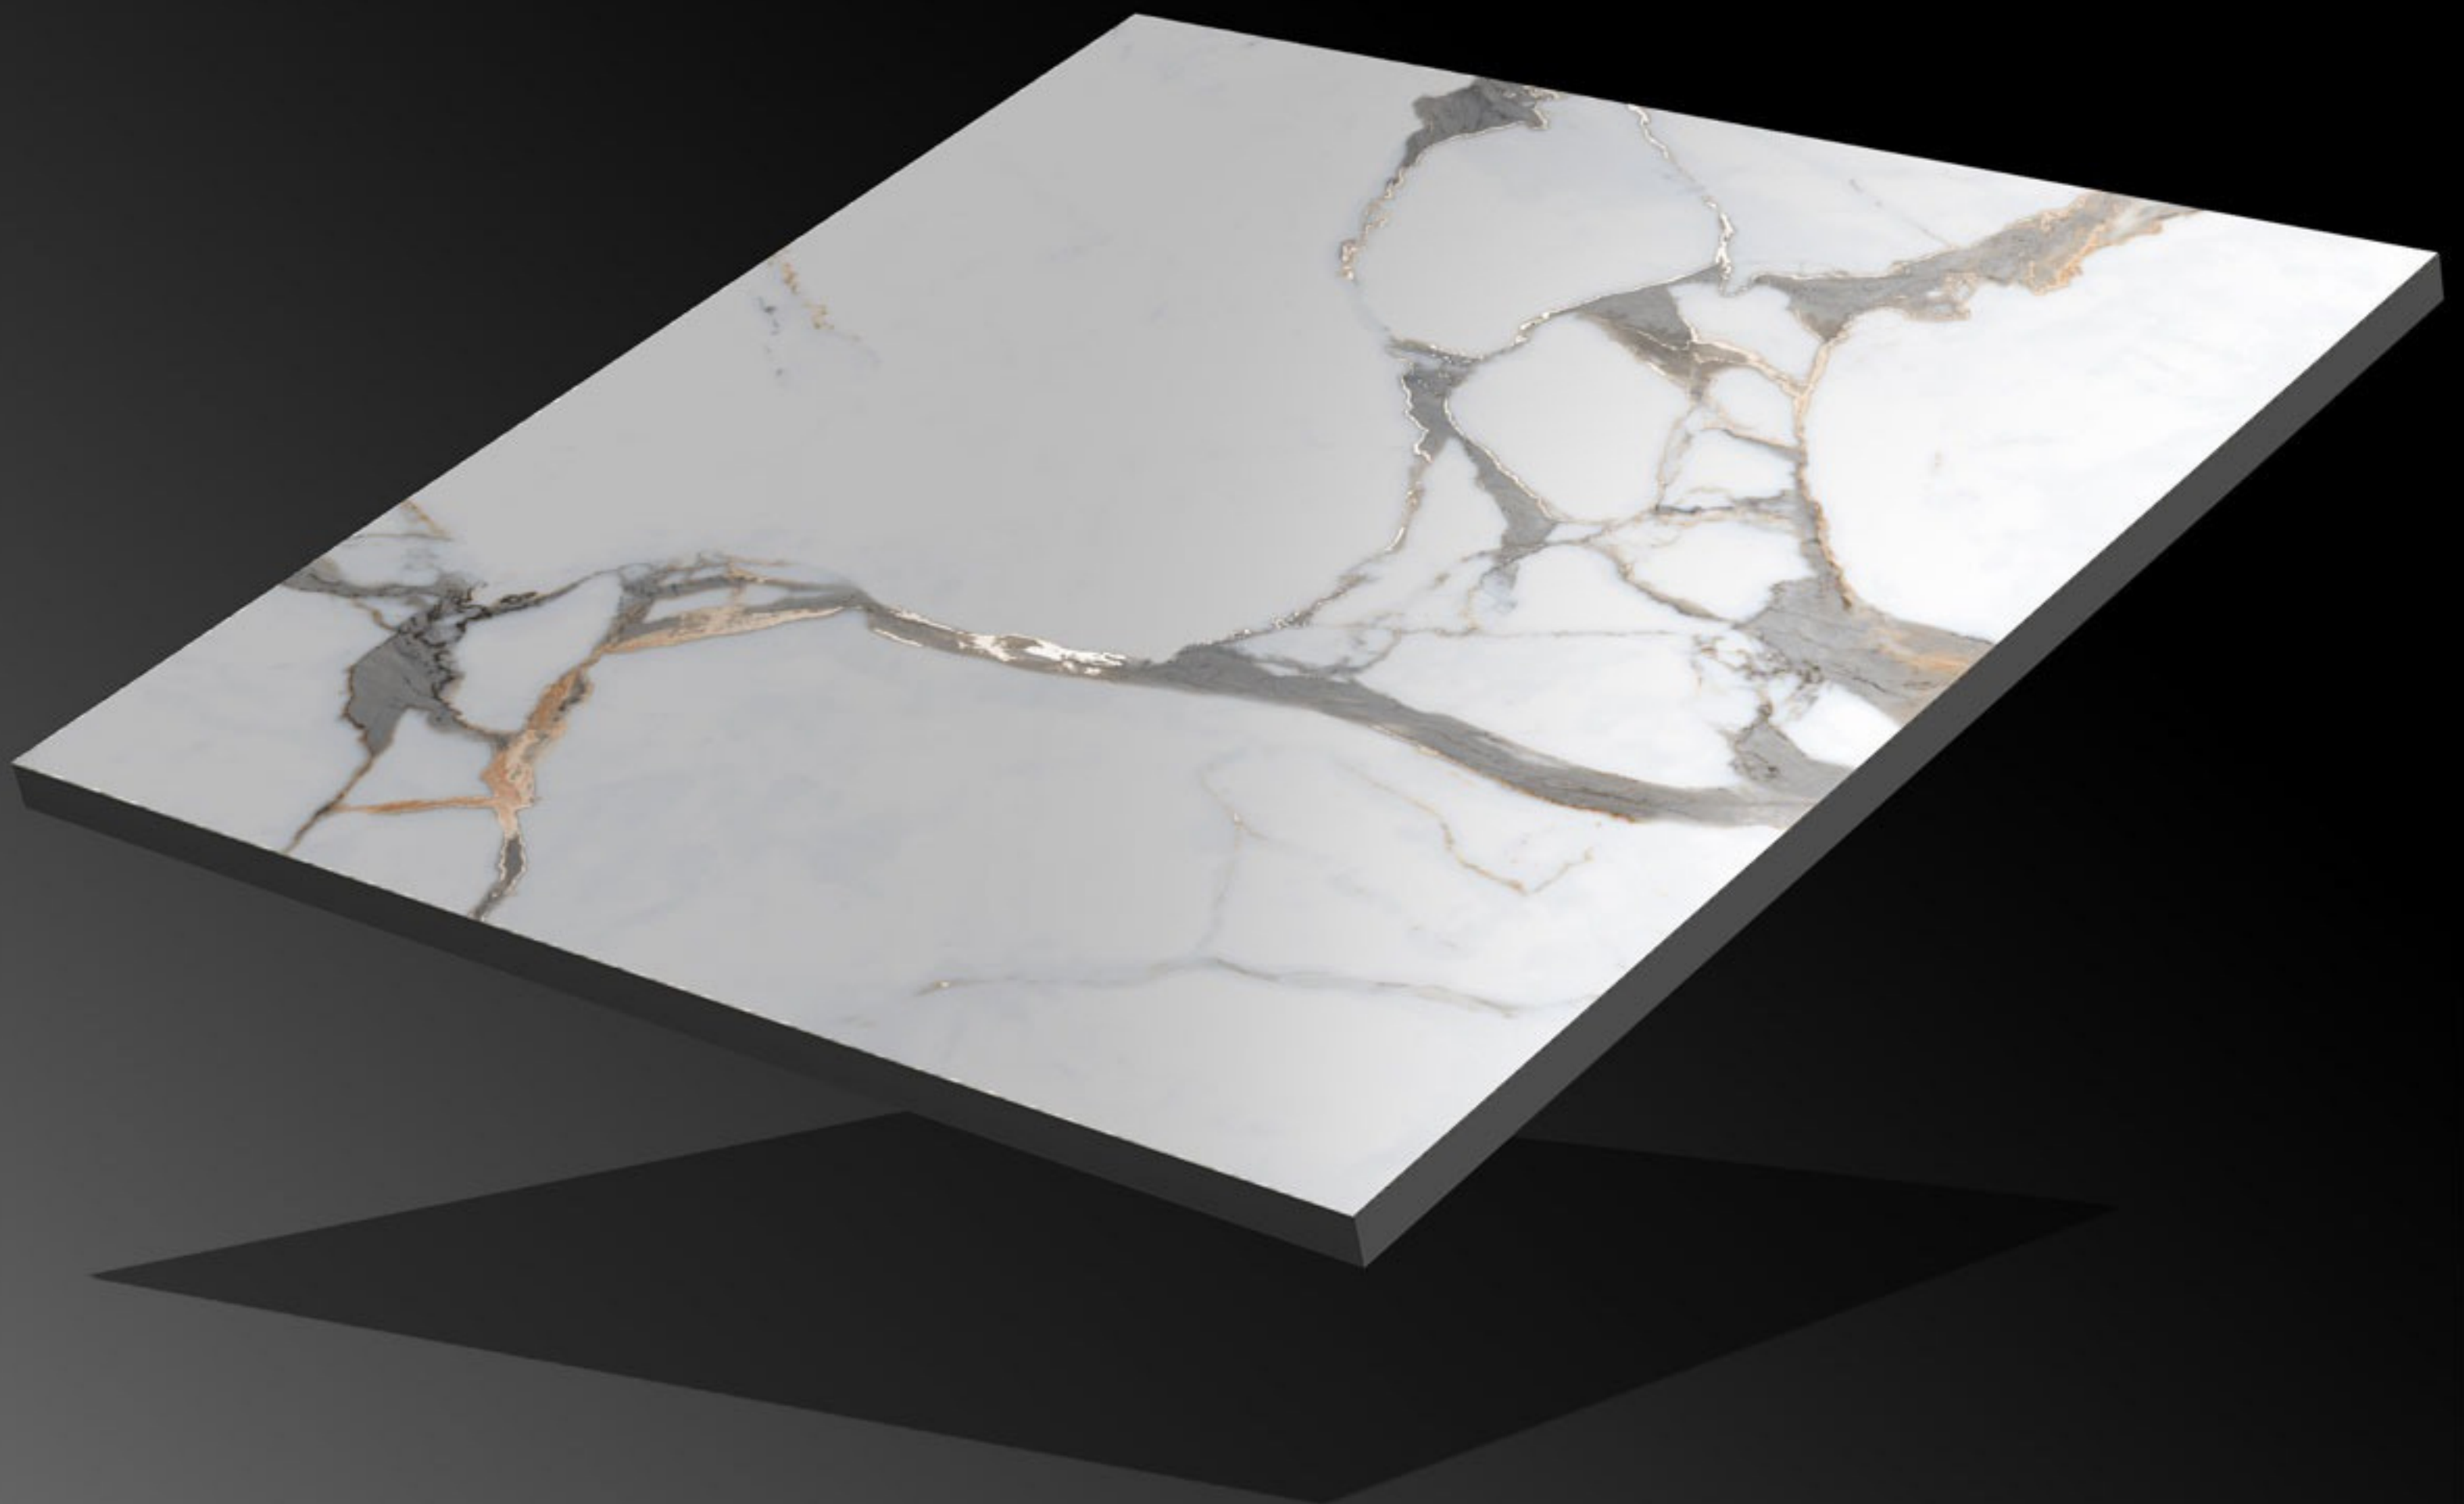

600x600mm

Series:

Carving Series

CRV-166

Finish:
Matt

Size:
600x600mm

Series:
Carving Series

CRV-167