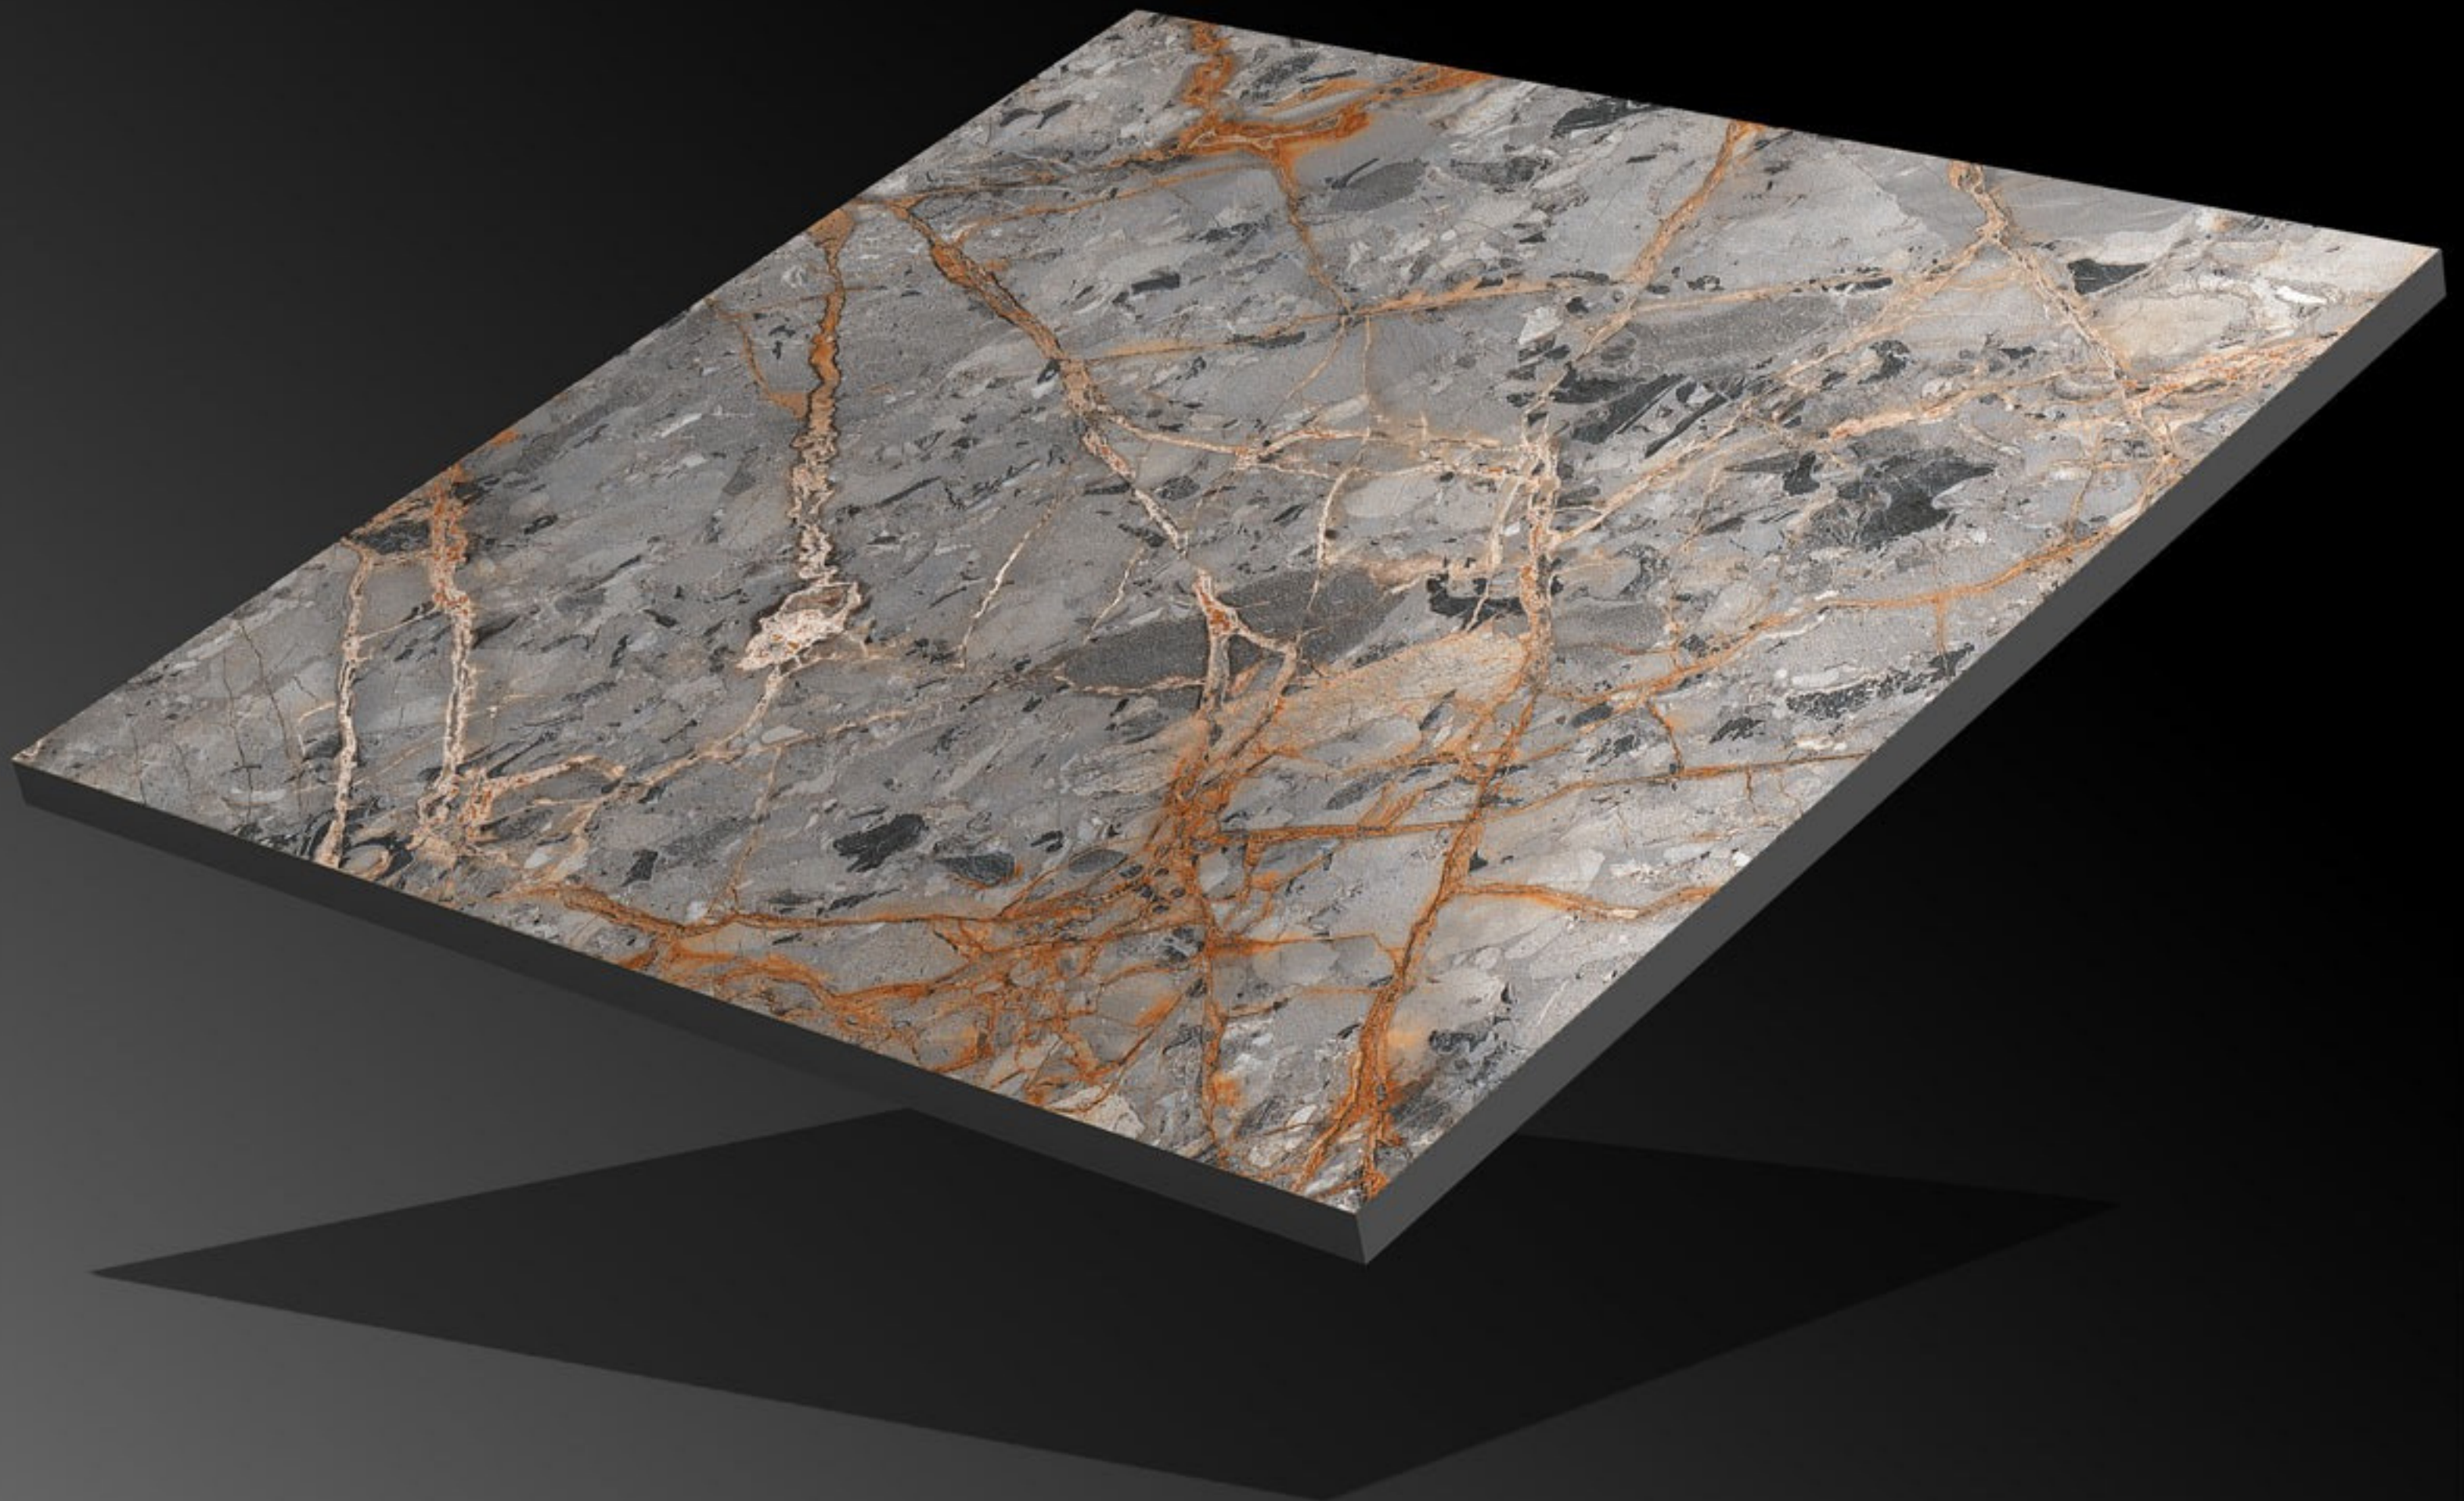

Finish:
Matt

Size:
600x600mm

Series:
Carving Series

CRV-130

Finish:
Matt

Size:
600x600mm

Series:
Carving Series

CRV-131