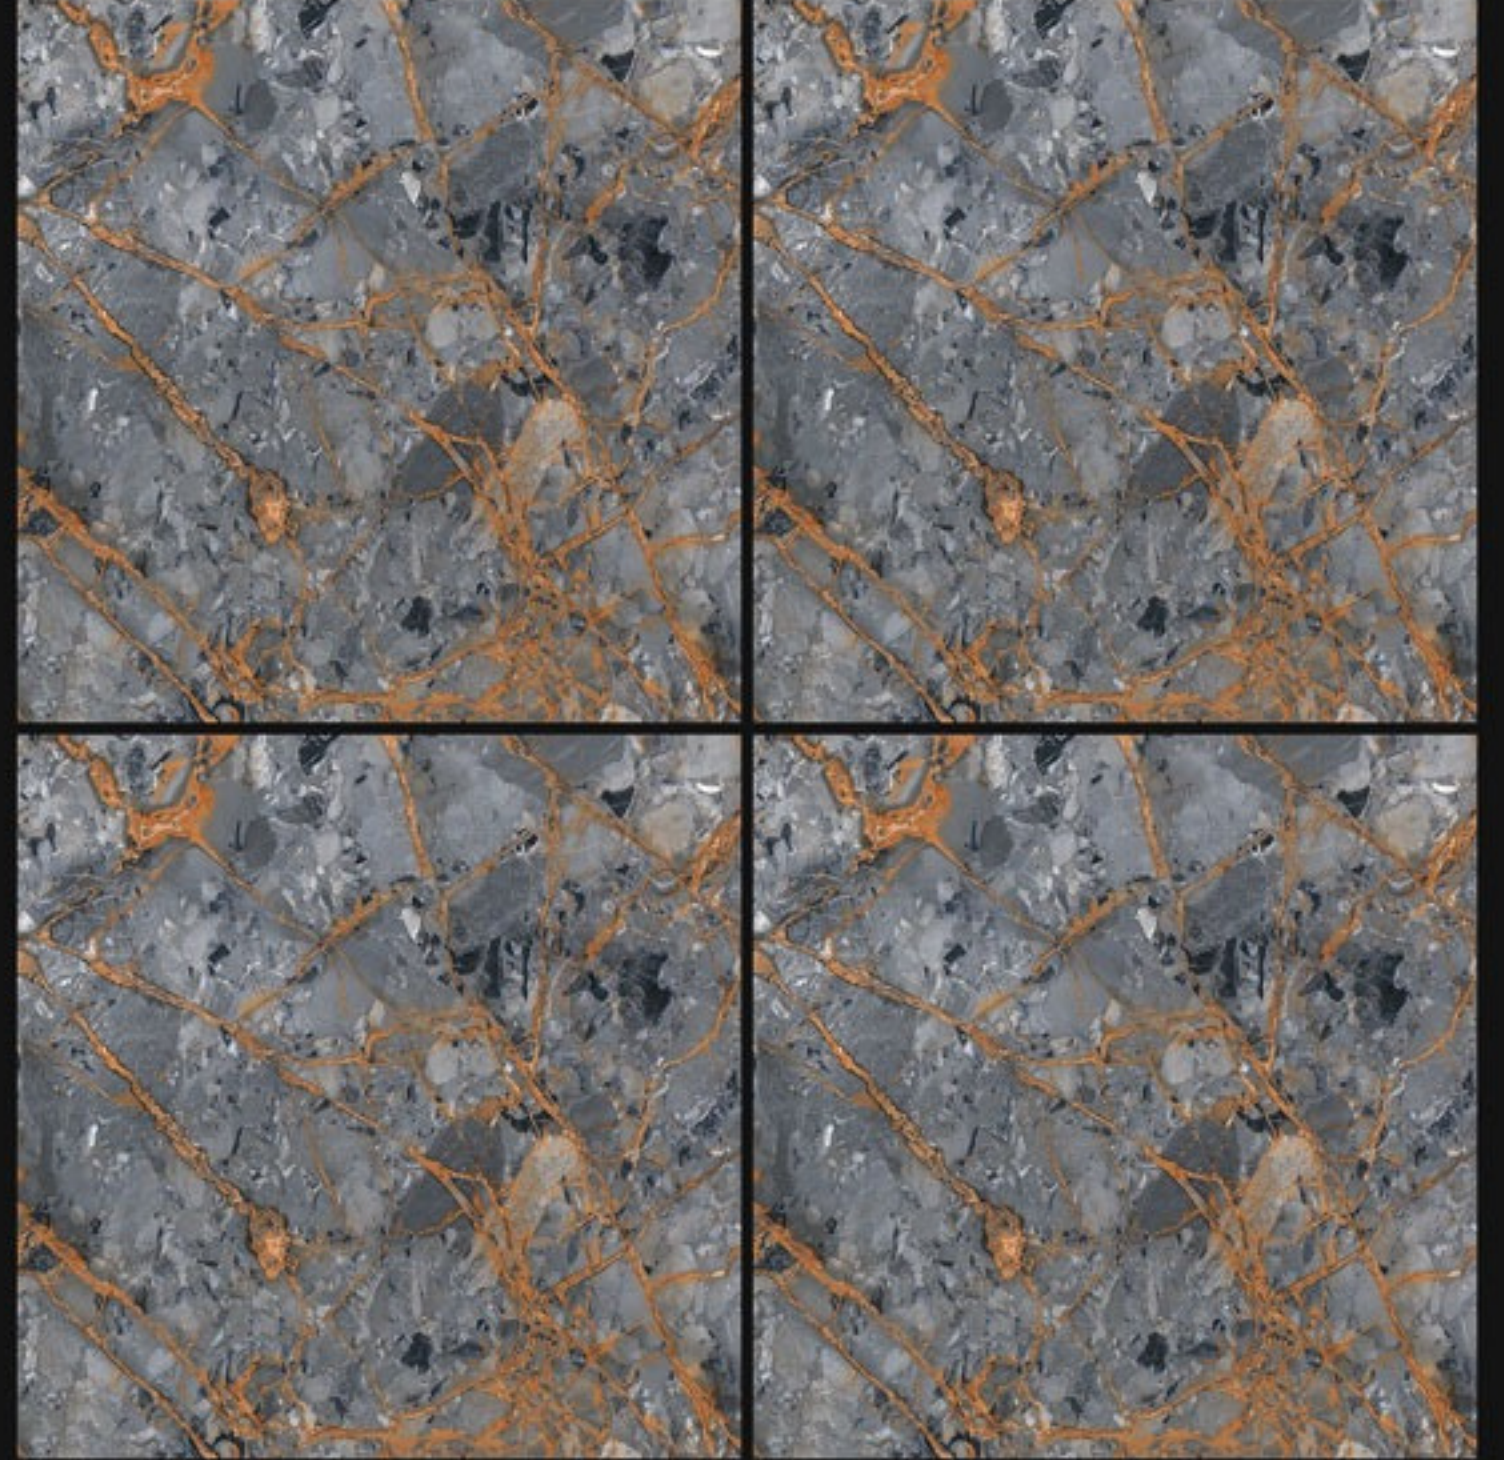

Finish:
Matt

Size:
600x600mm

Series:
Carving Series

CRV-130