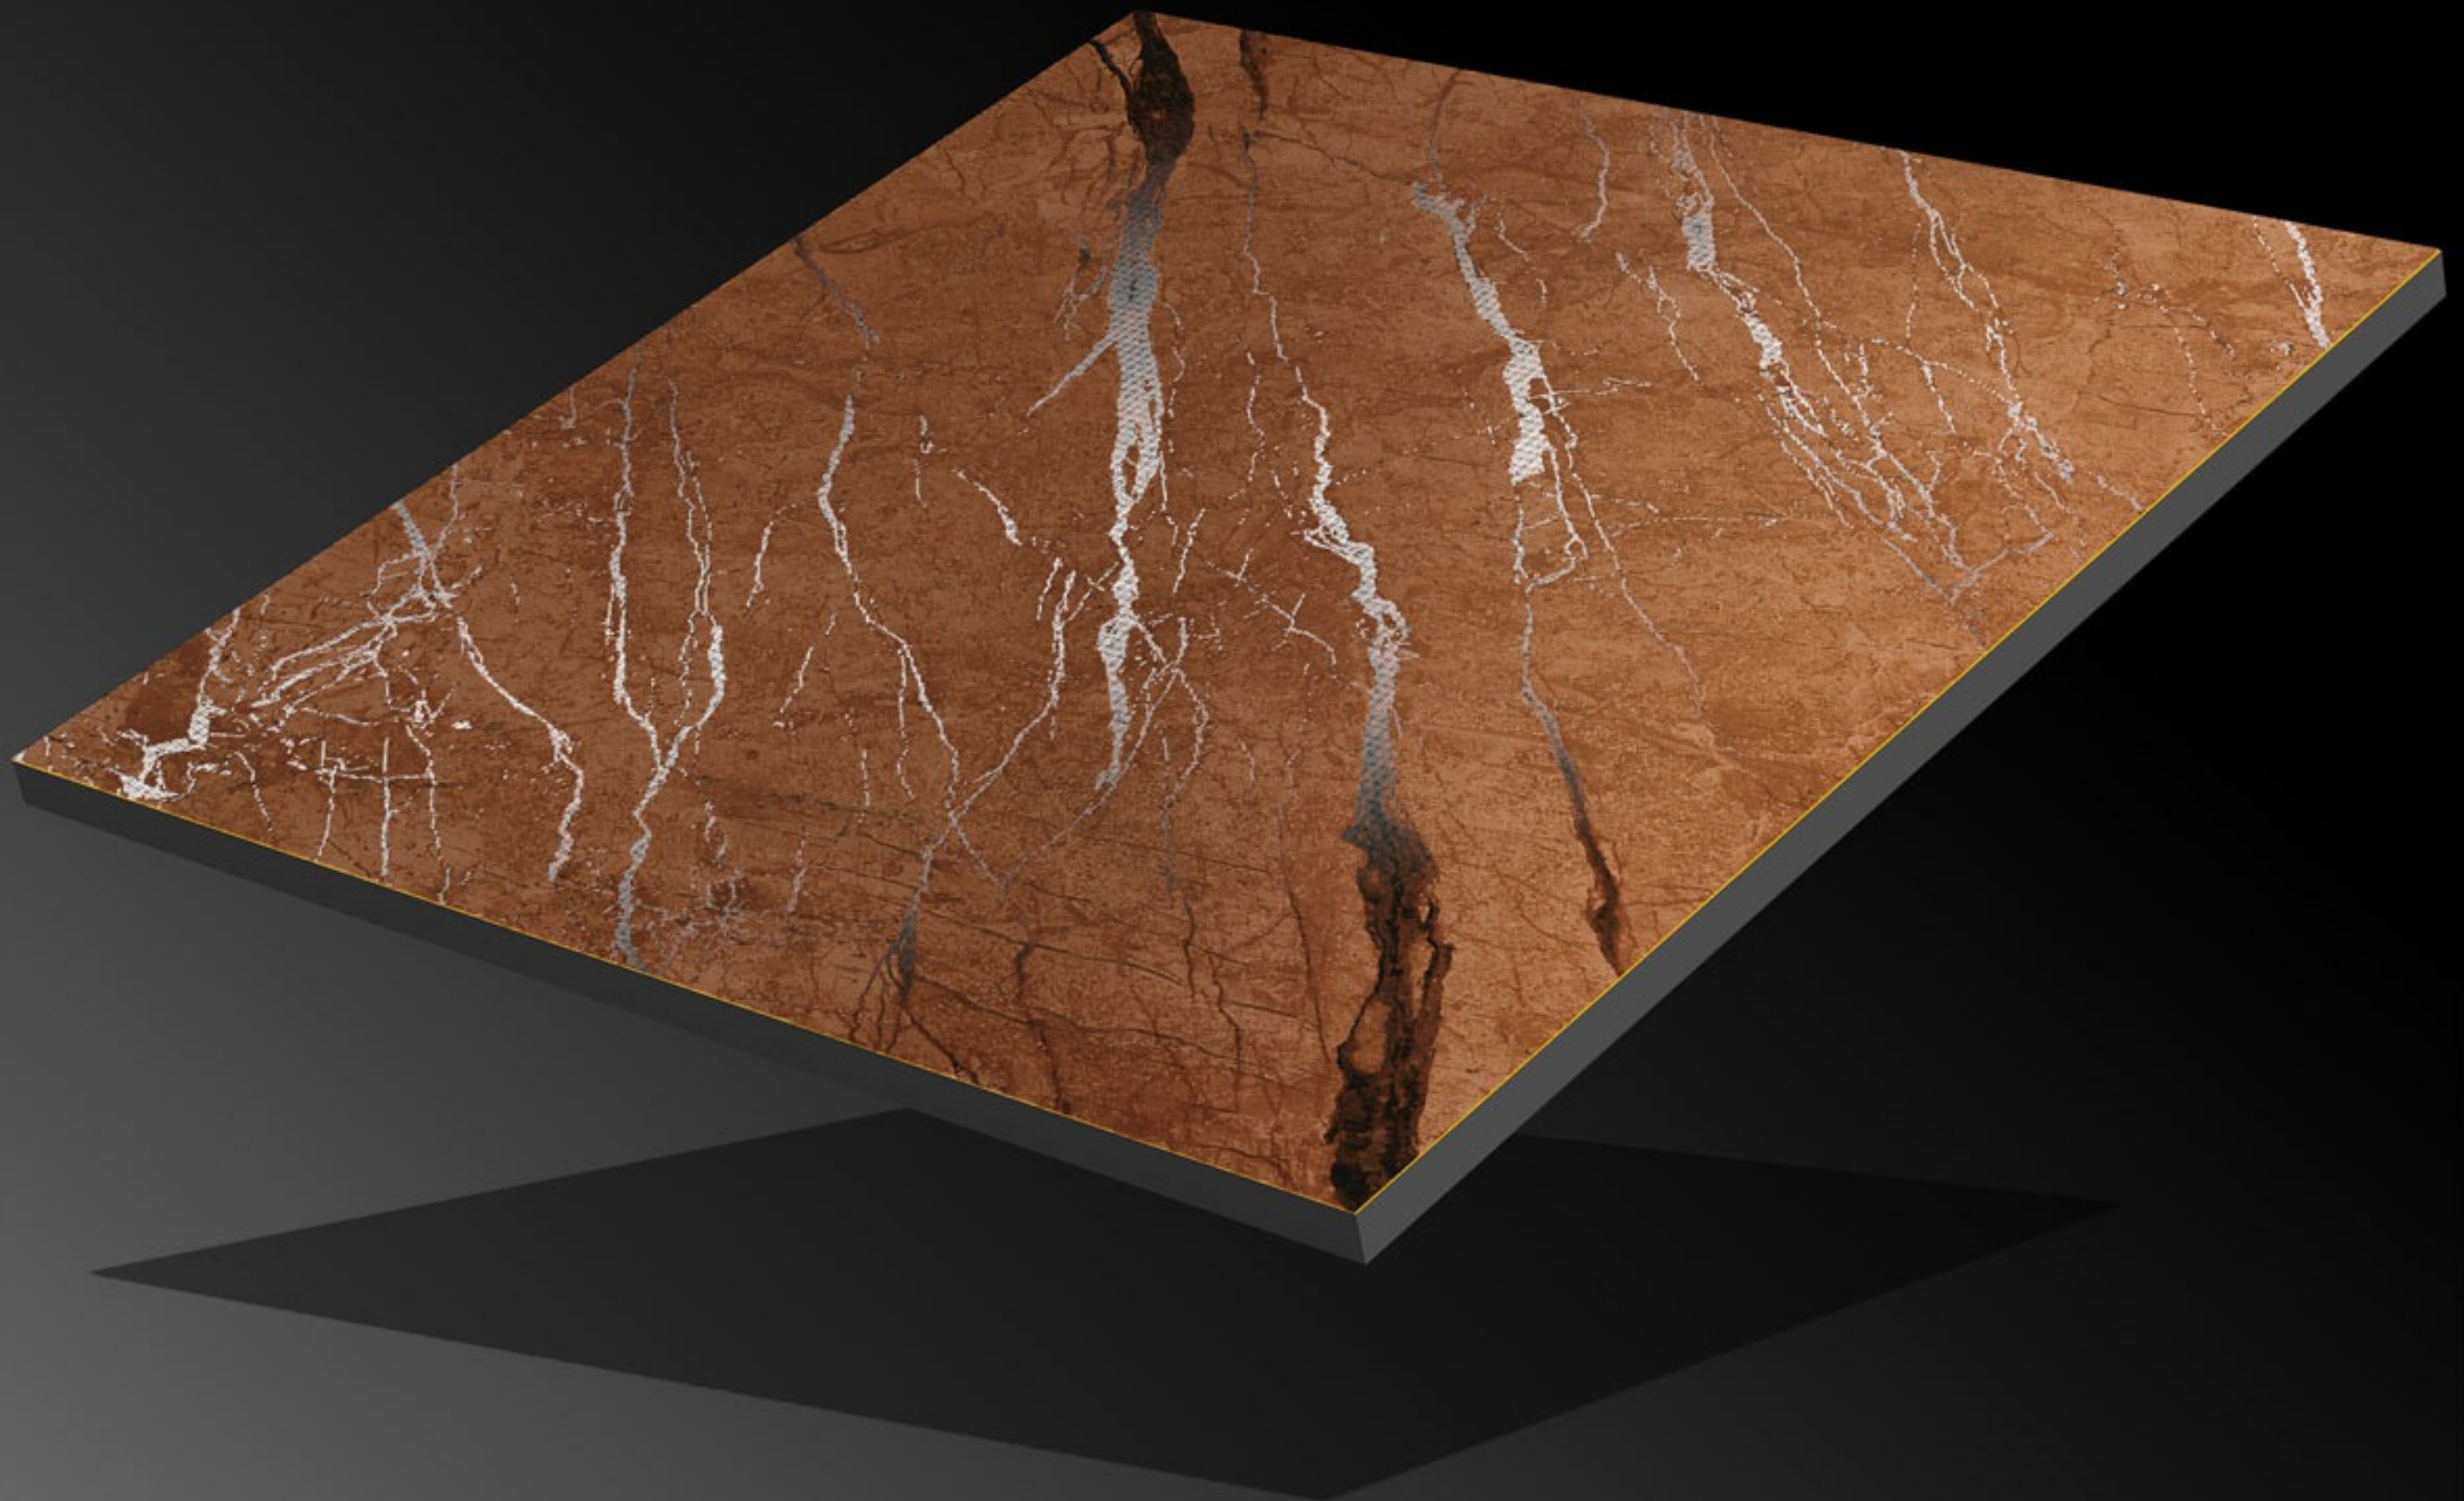

Matt

Size:

600x600mm

Series:

Carving Series

CRV-102

Finish:

Matt