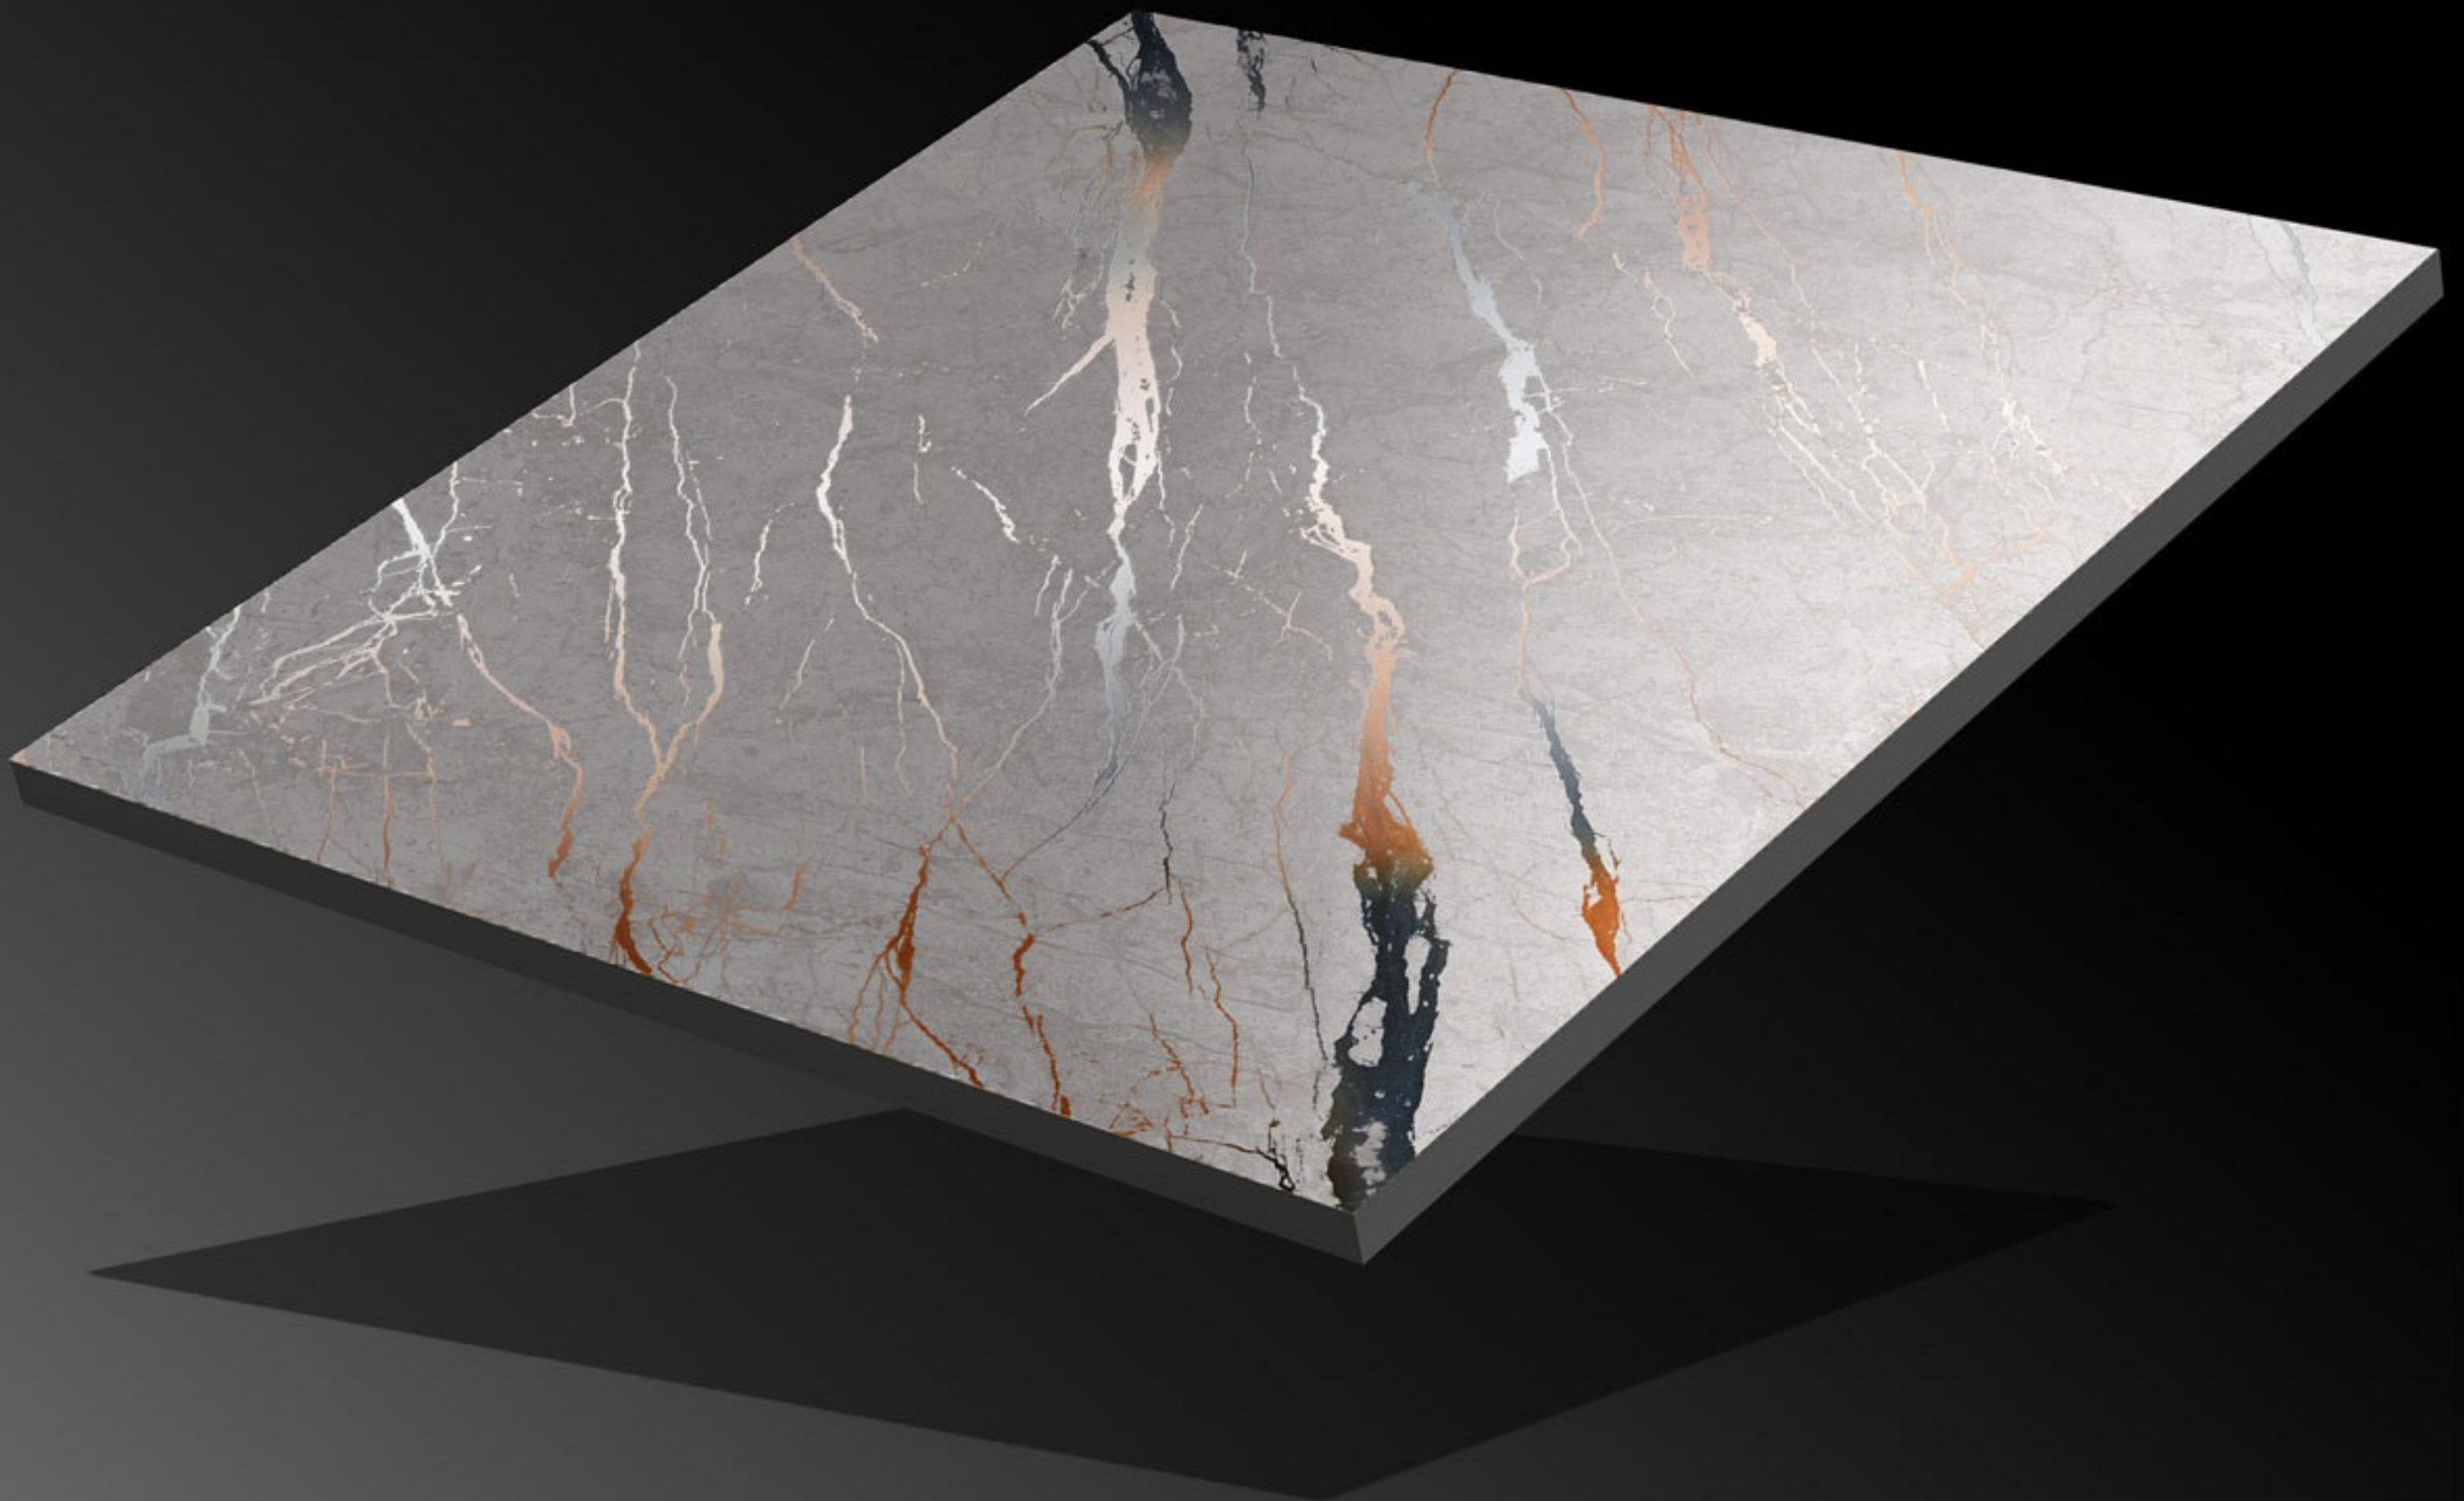

Carving Series

CRV-187

Finish:
Matt

Size:
600x600mm

Series:
Carving Series

CRV-188

Finish:
Matt

Size:
600x600mm