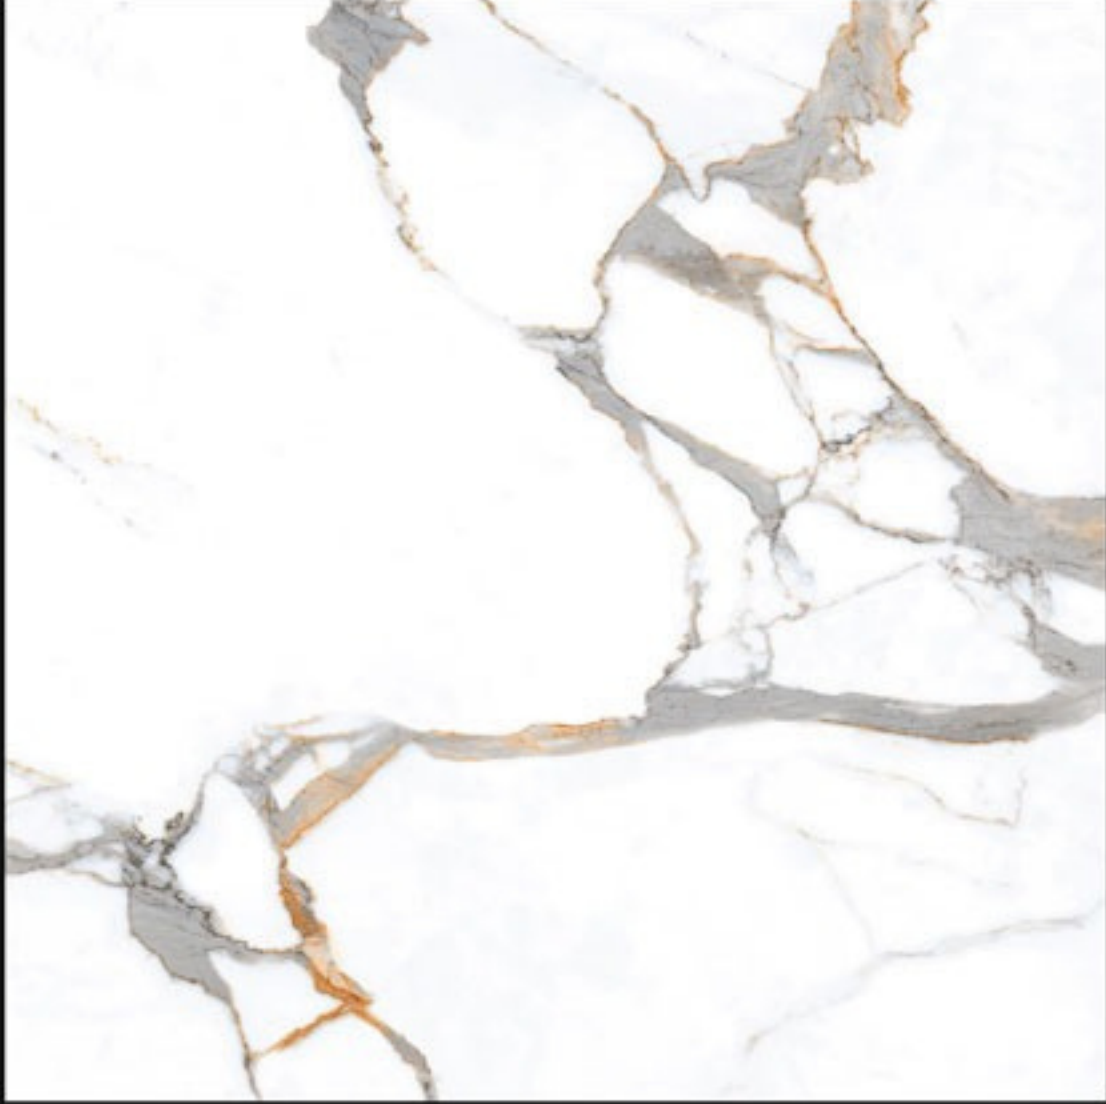

600x600mm

Series:

Carving Series

CRV-166

Finish:
Matt

Size:
600x600mm

Series:
Carving Series

CRV-167