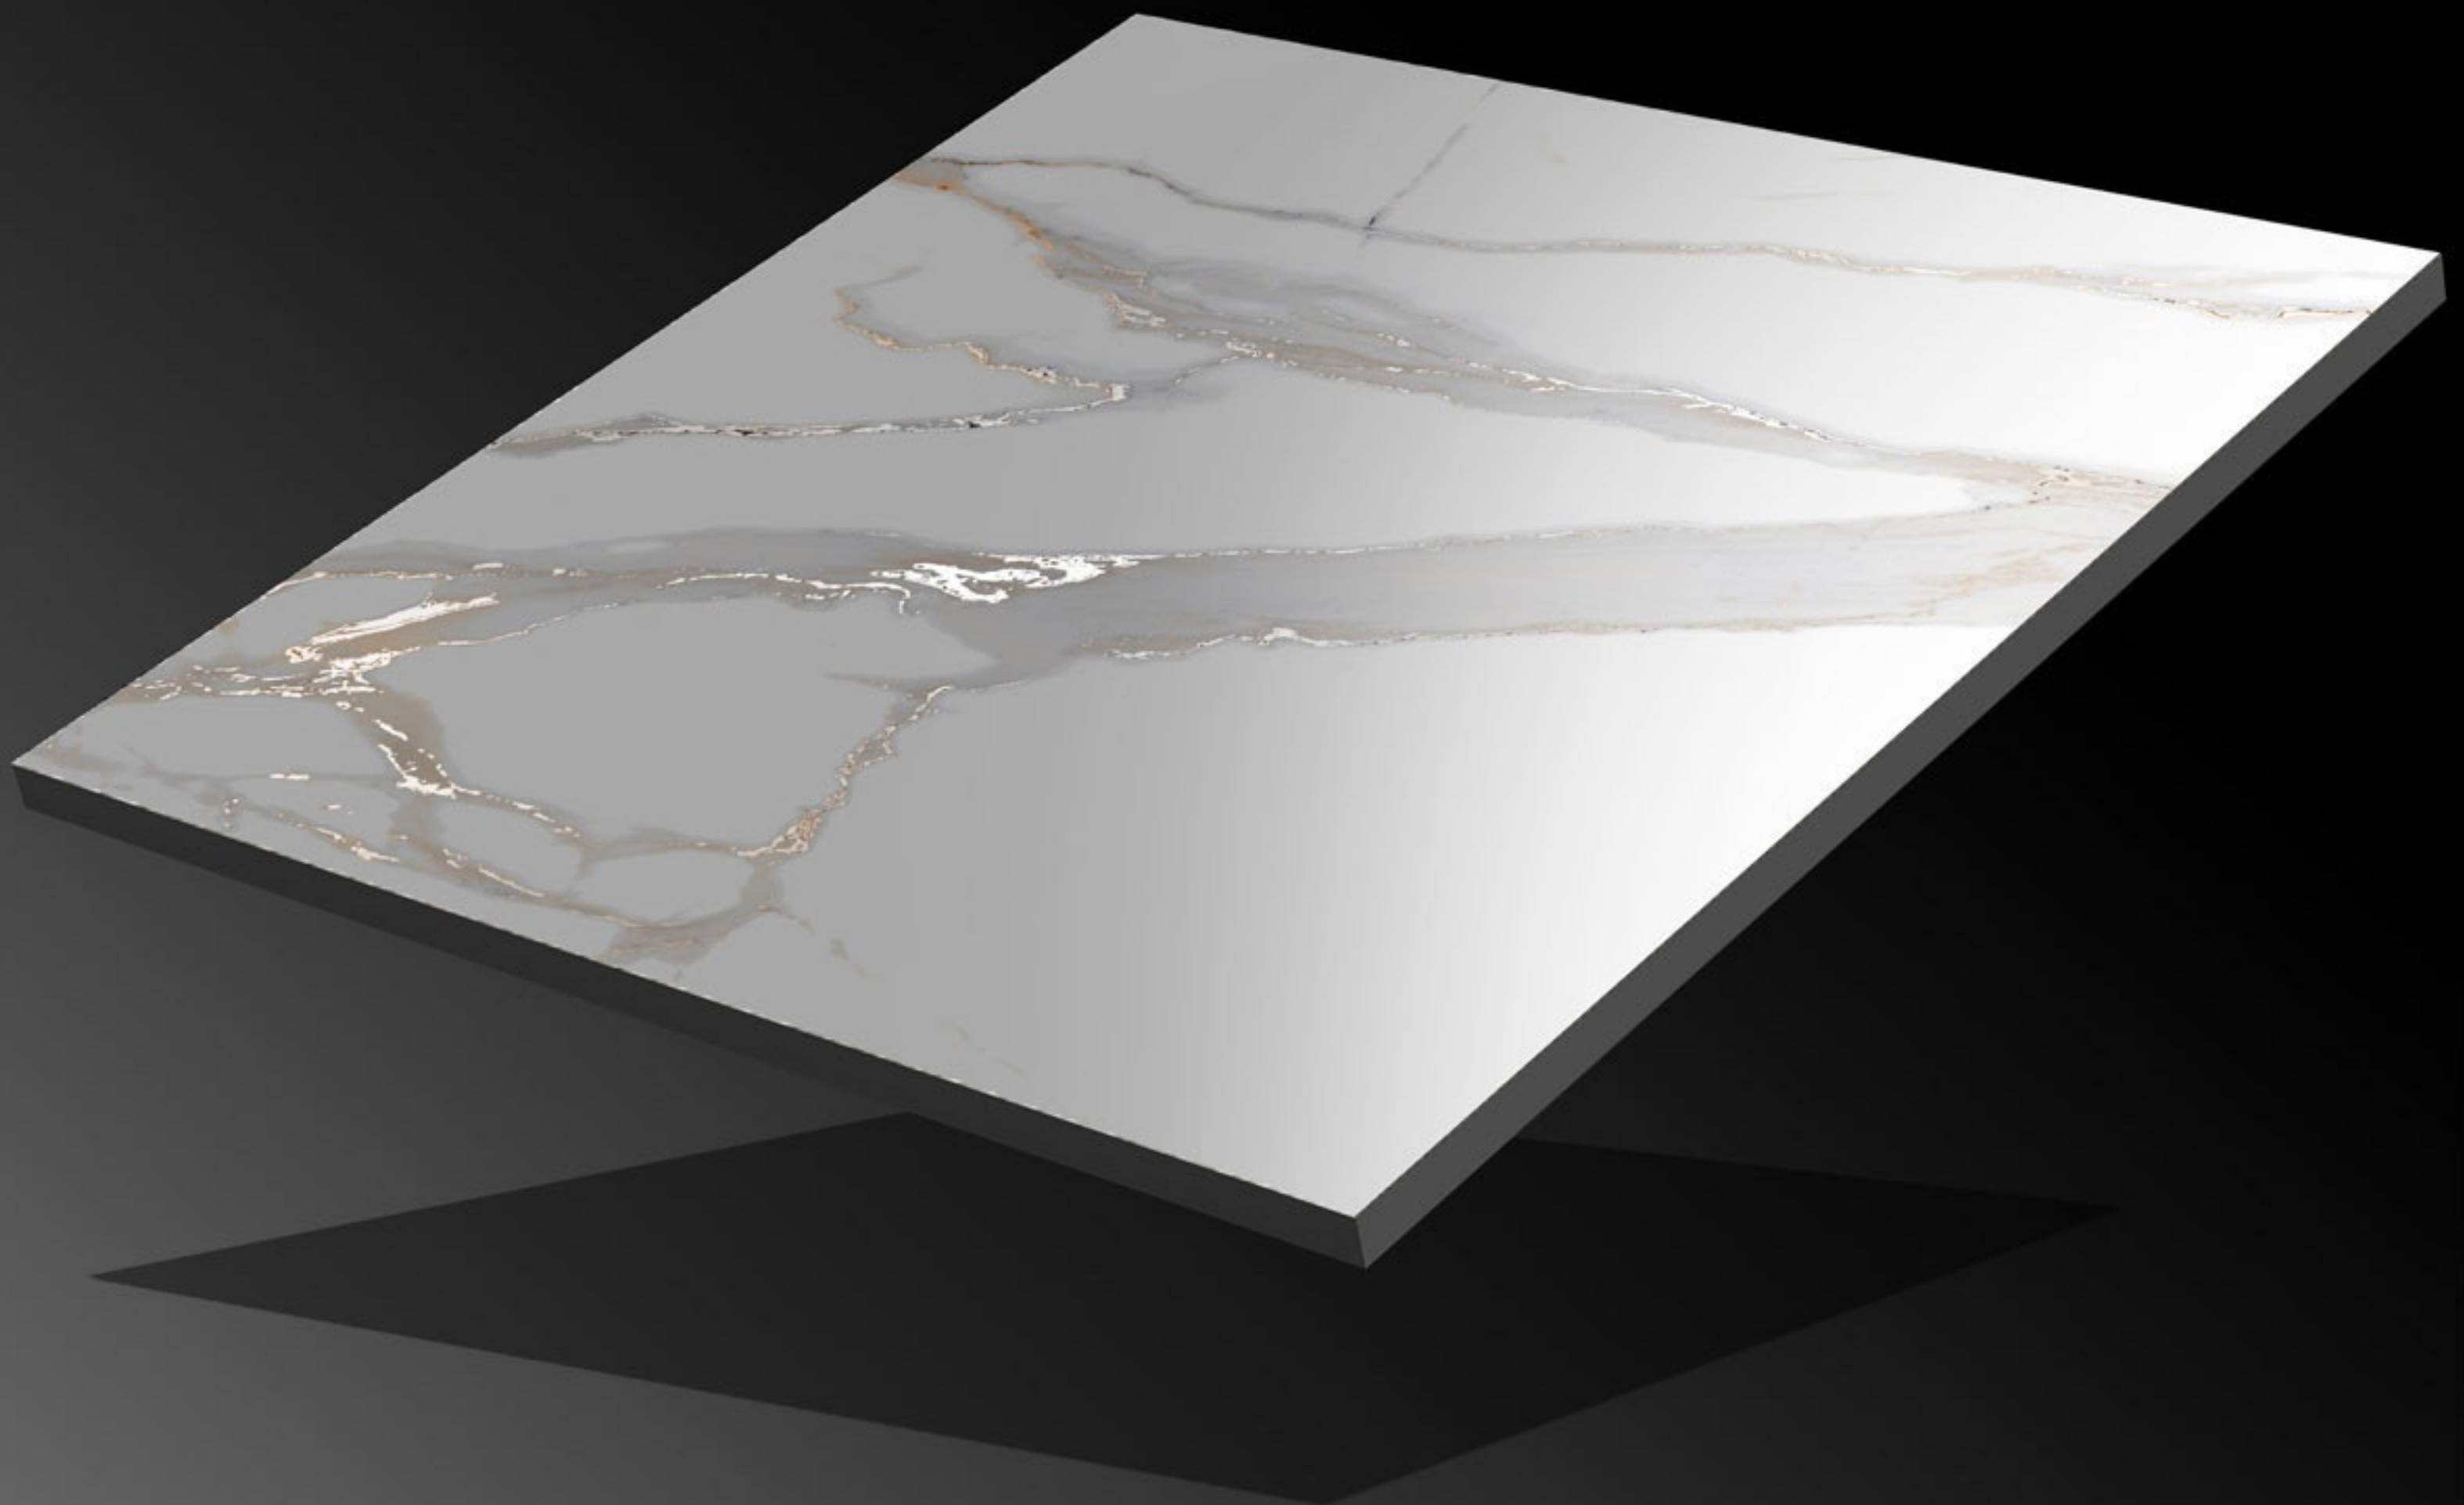

Carving Series

CRV-161

Finish:
Matt

Size:
600x600mm

Series:
Carving Series

CRV-162

Finish:
Matt

Size:
600x600mm