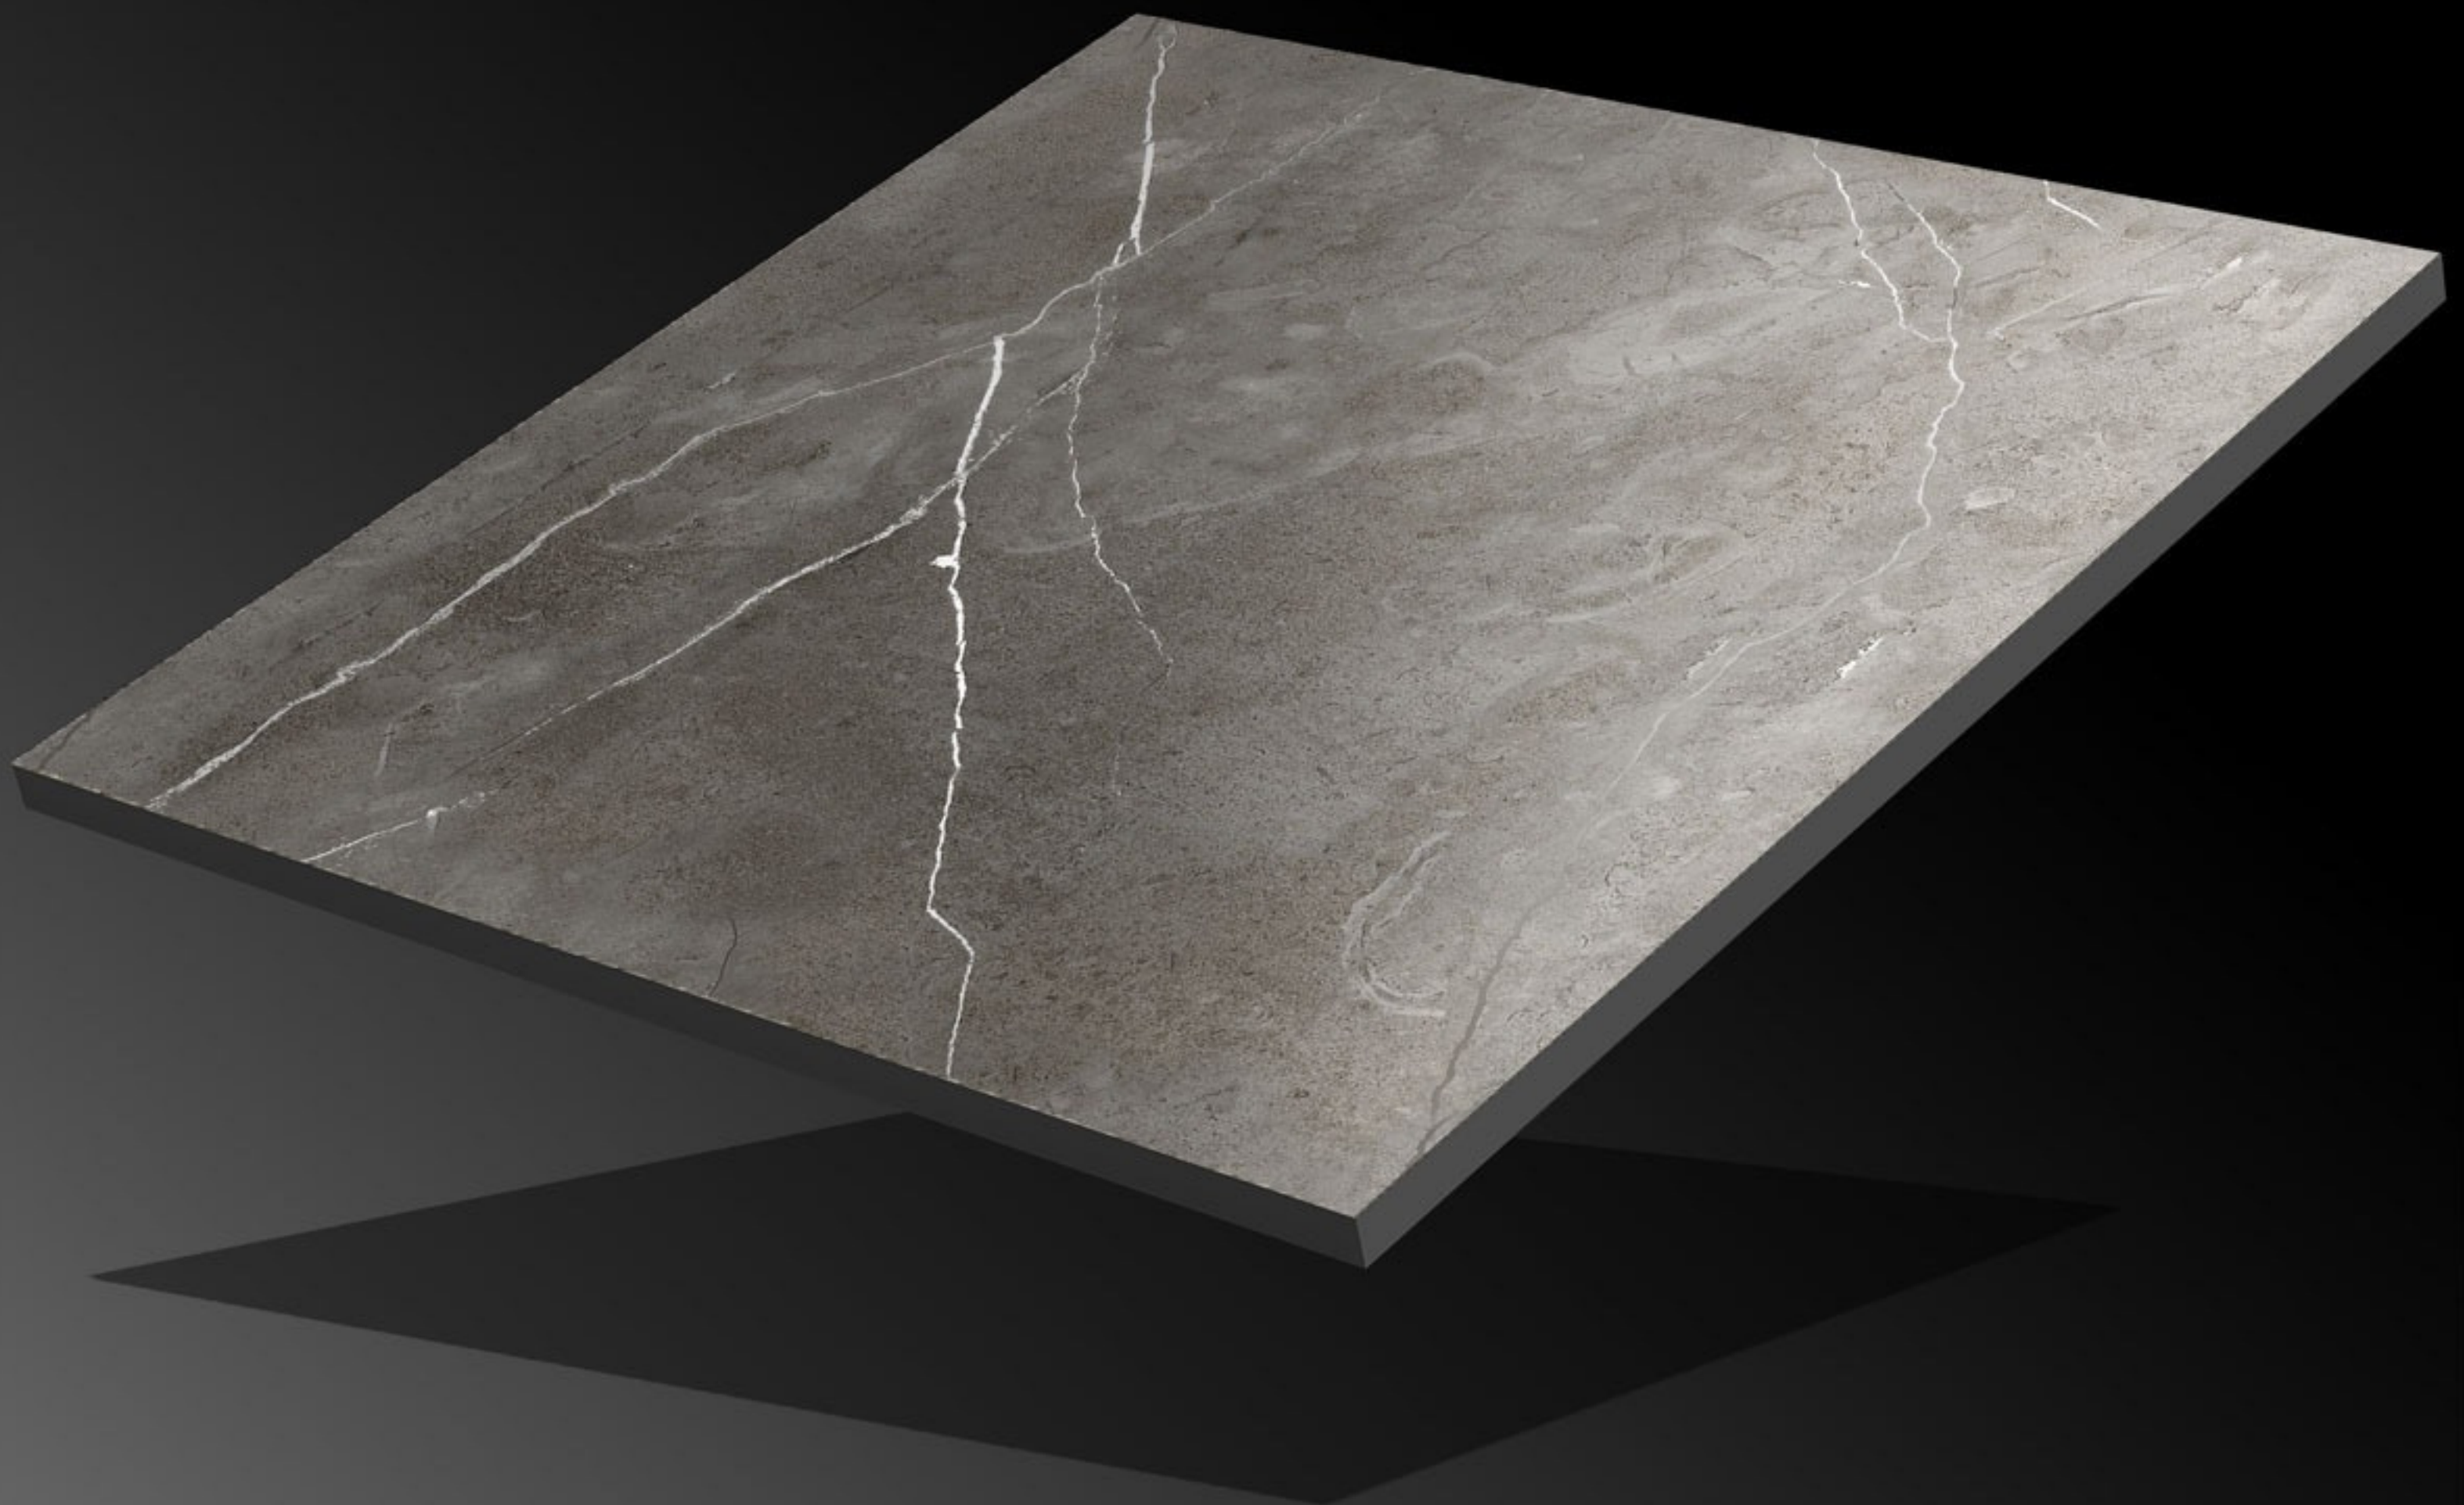

Finish:

Matt

Size:

600x600mm

Series:

Carving Series

CRV-157