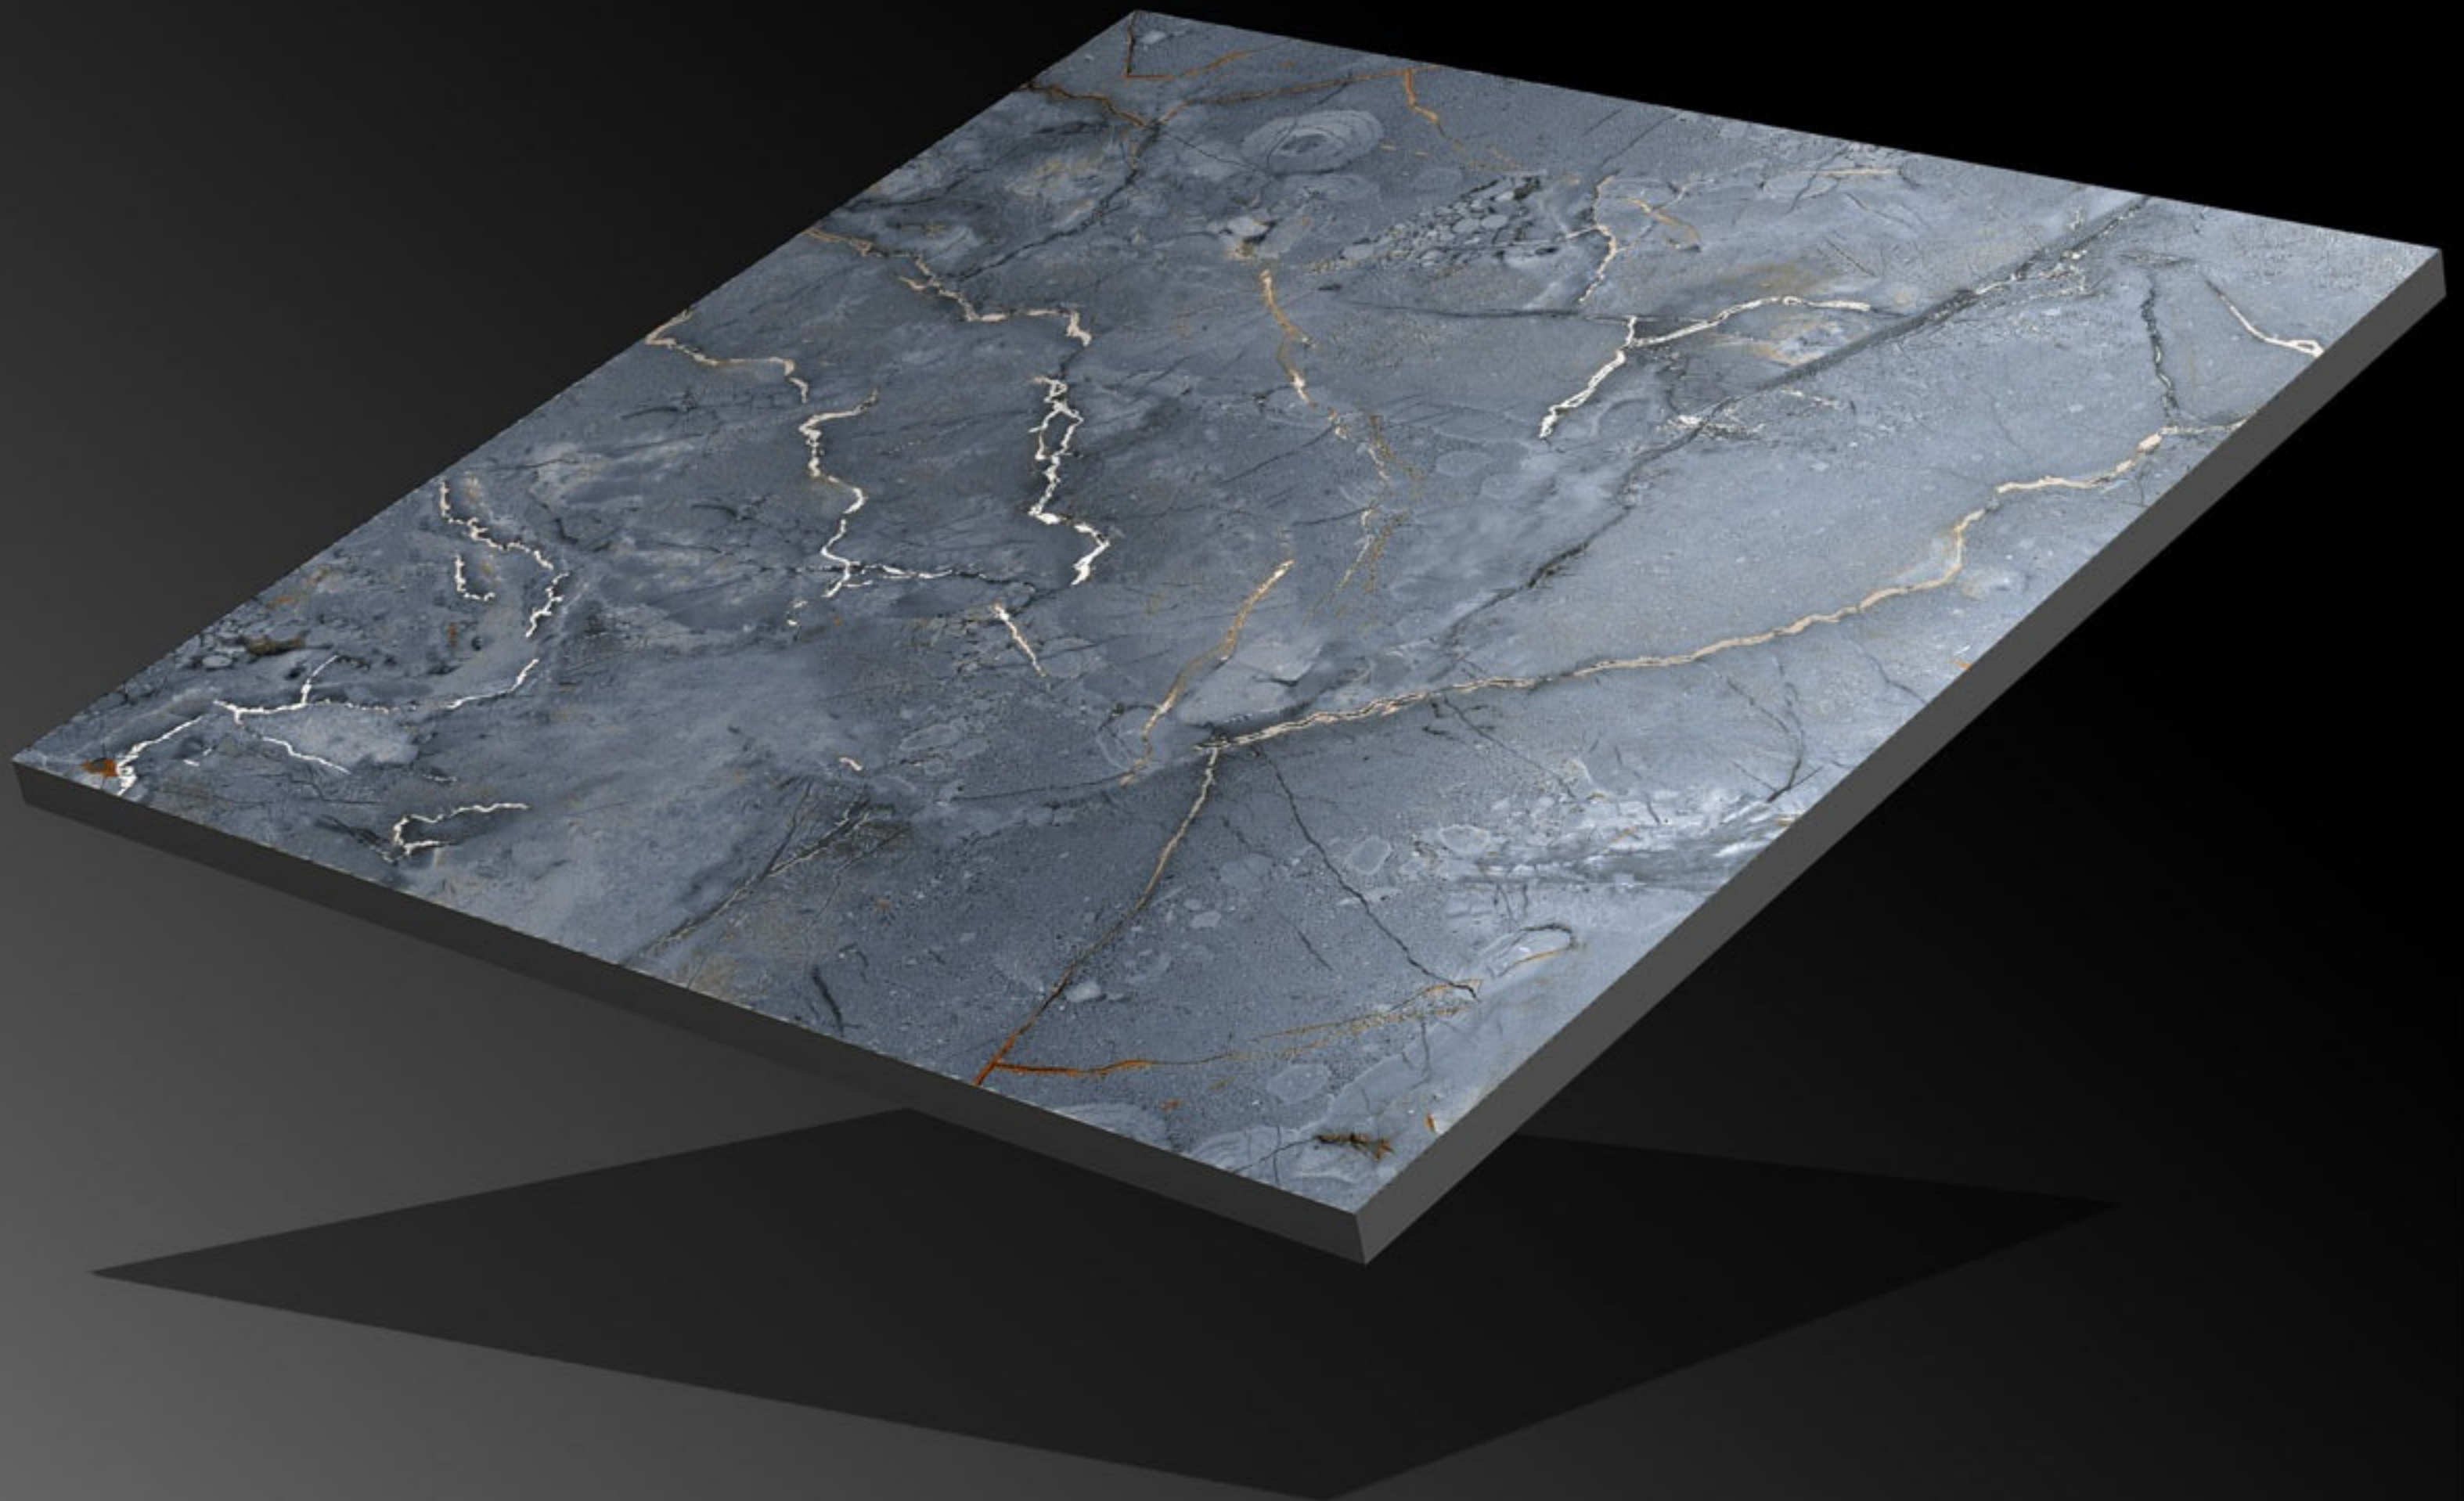

Finish:
Matt

Size:
600x600mm

Series:
Carving Series

CRV-132

Finish:
Matt

Size:
600x600mm

Series:
Carving Series

CRV-133