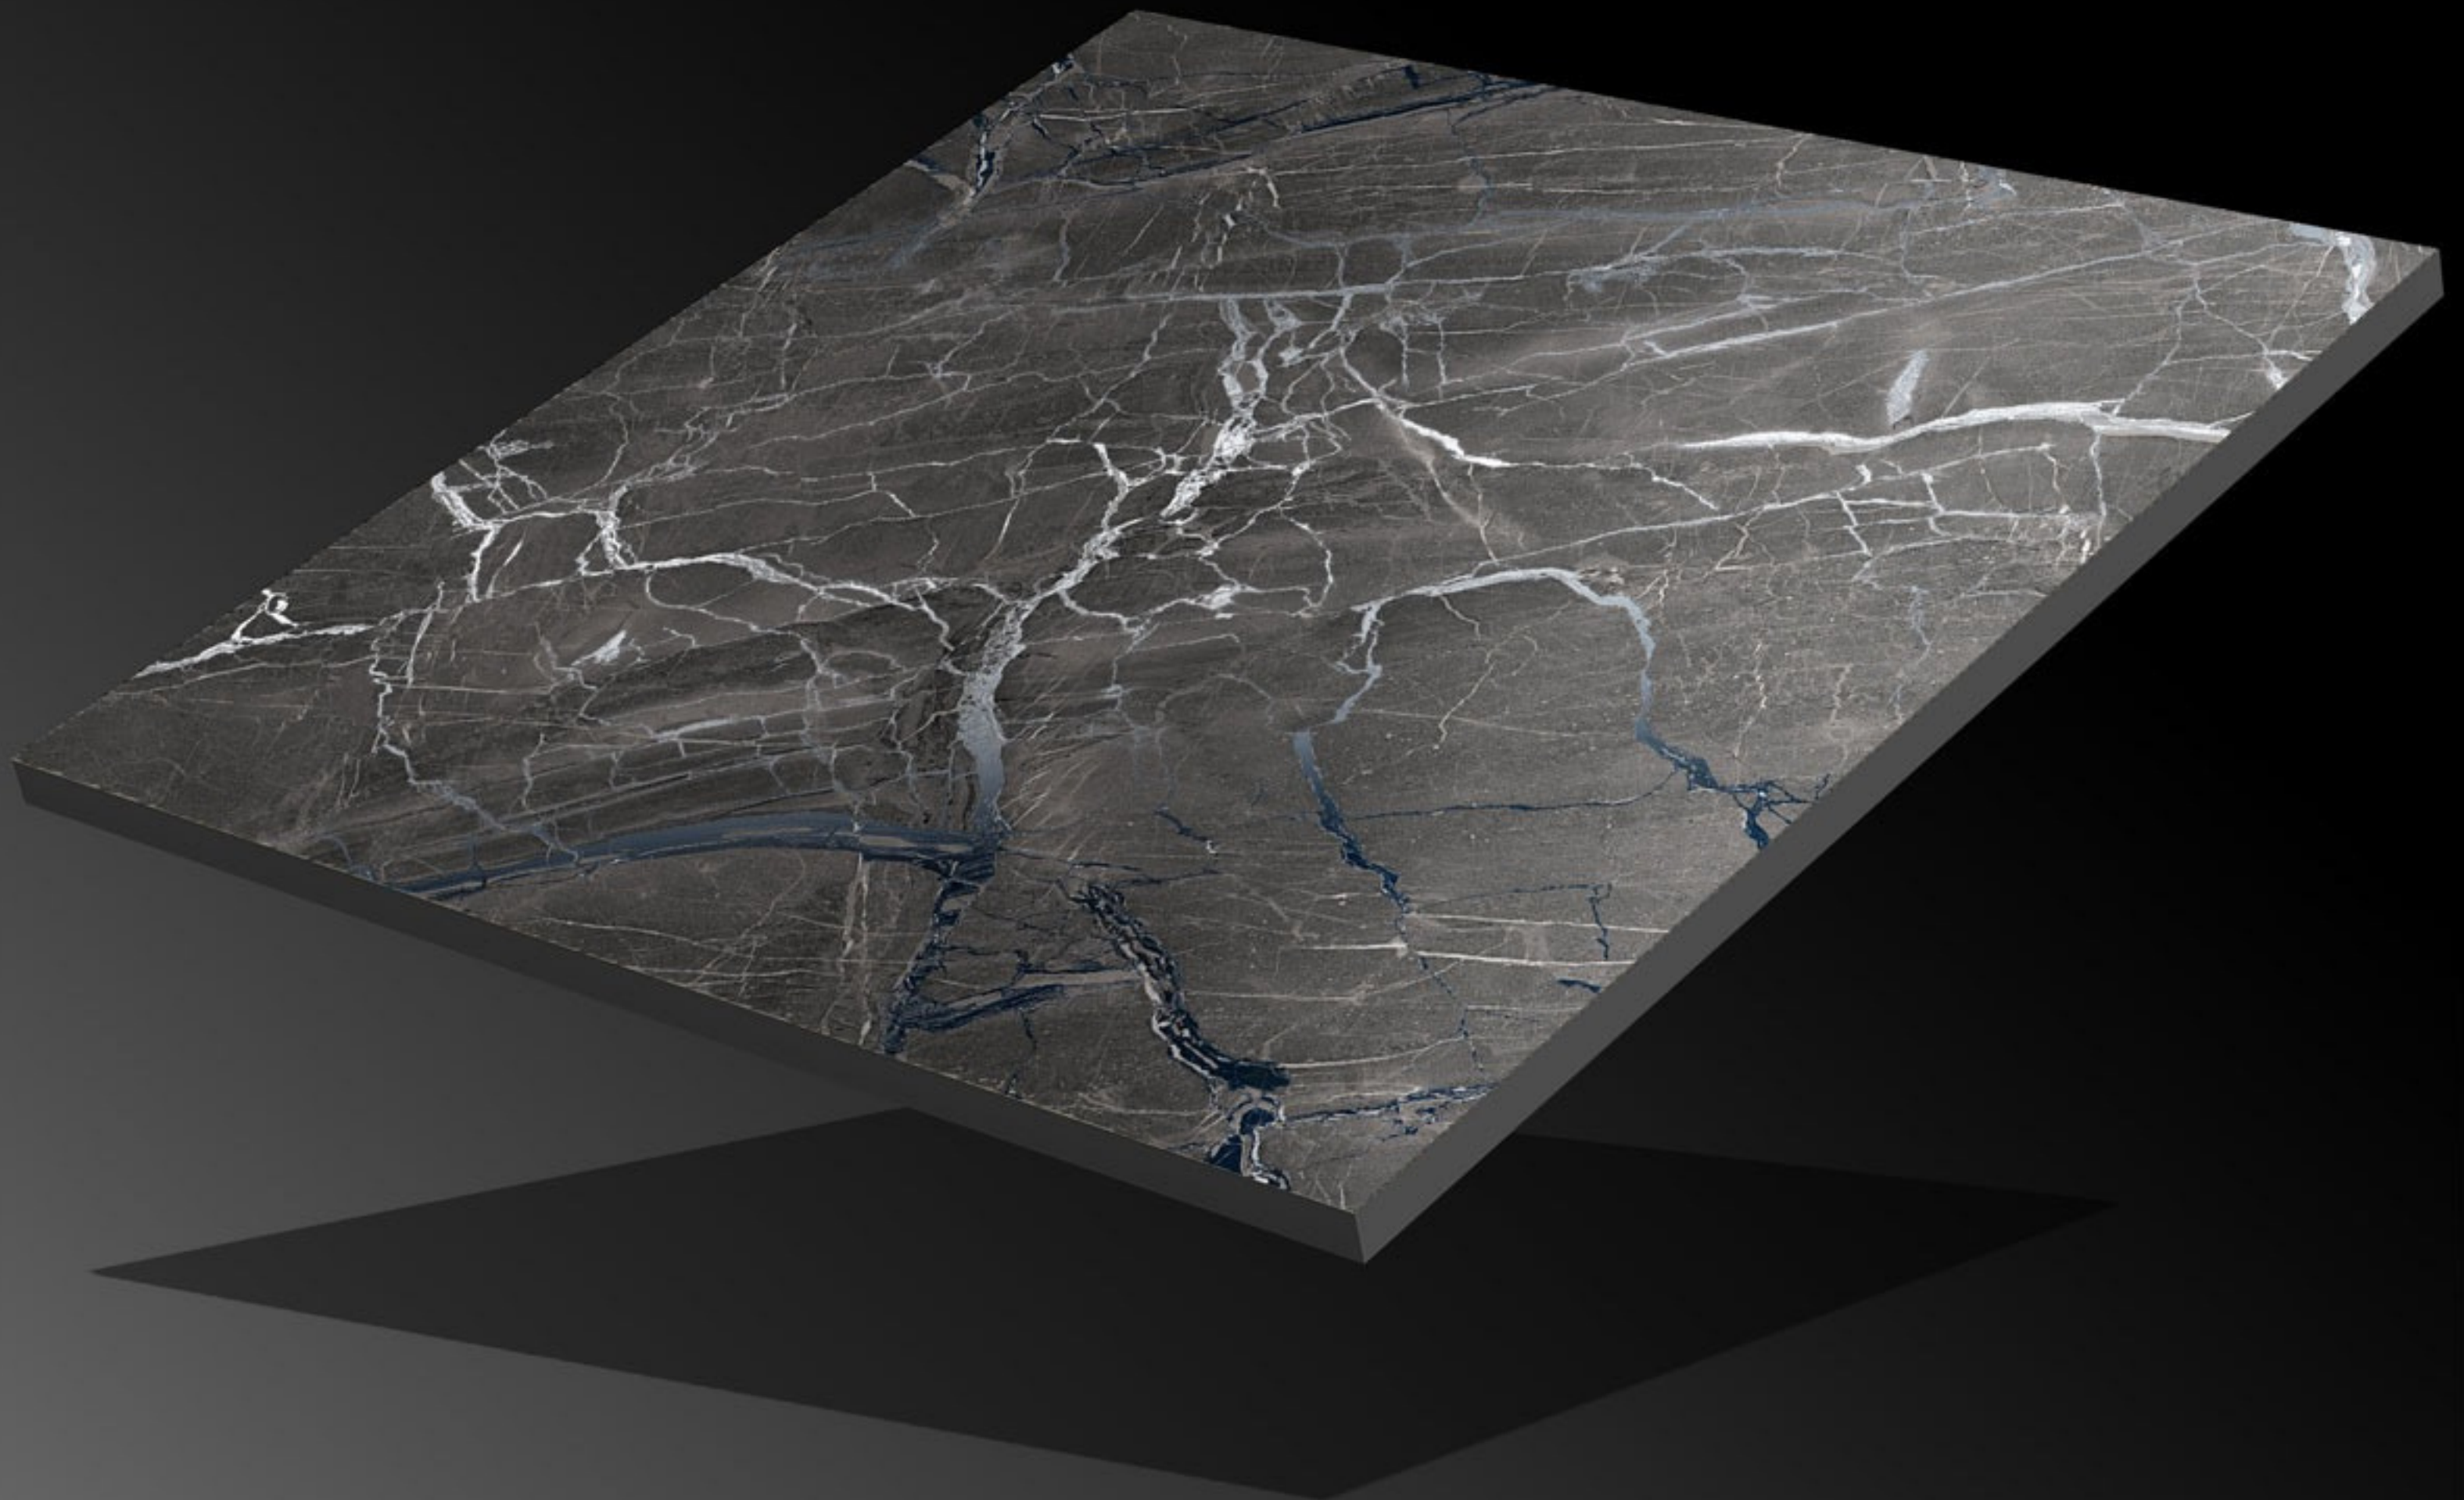

CRV-140

Finish:
Matt

Size:
600x600mm

Series:
Carving Series

CRV-141

Finish:

Matt

Size: