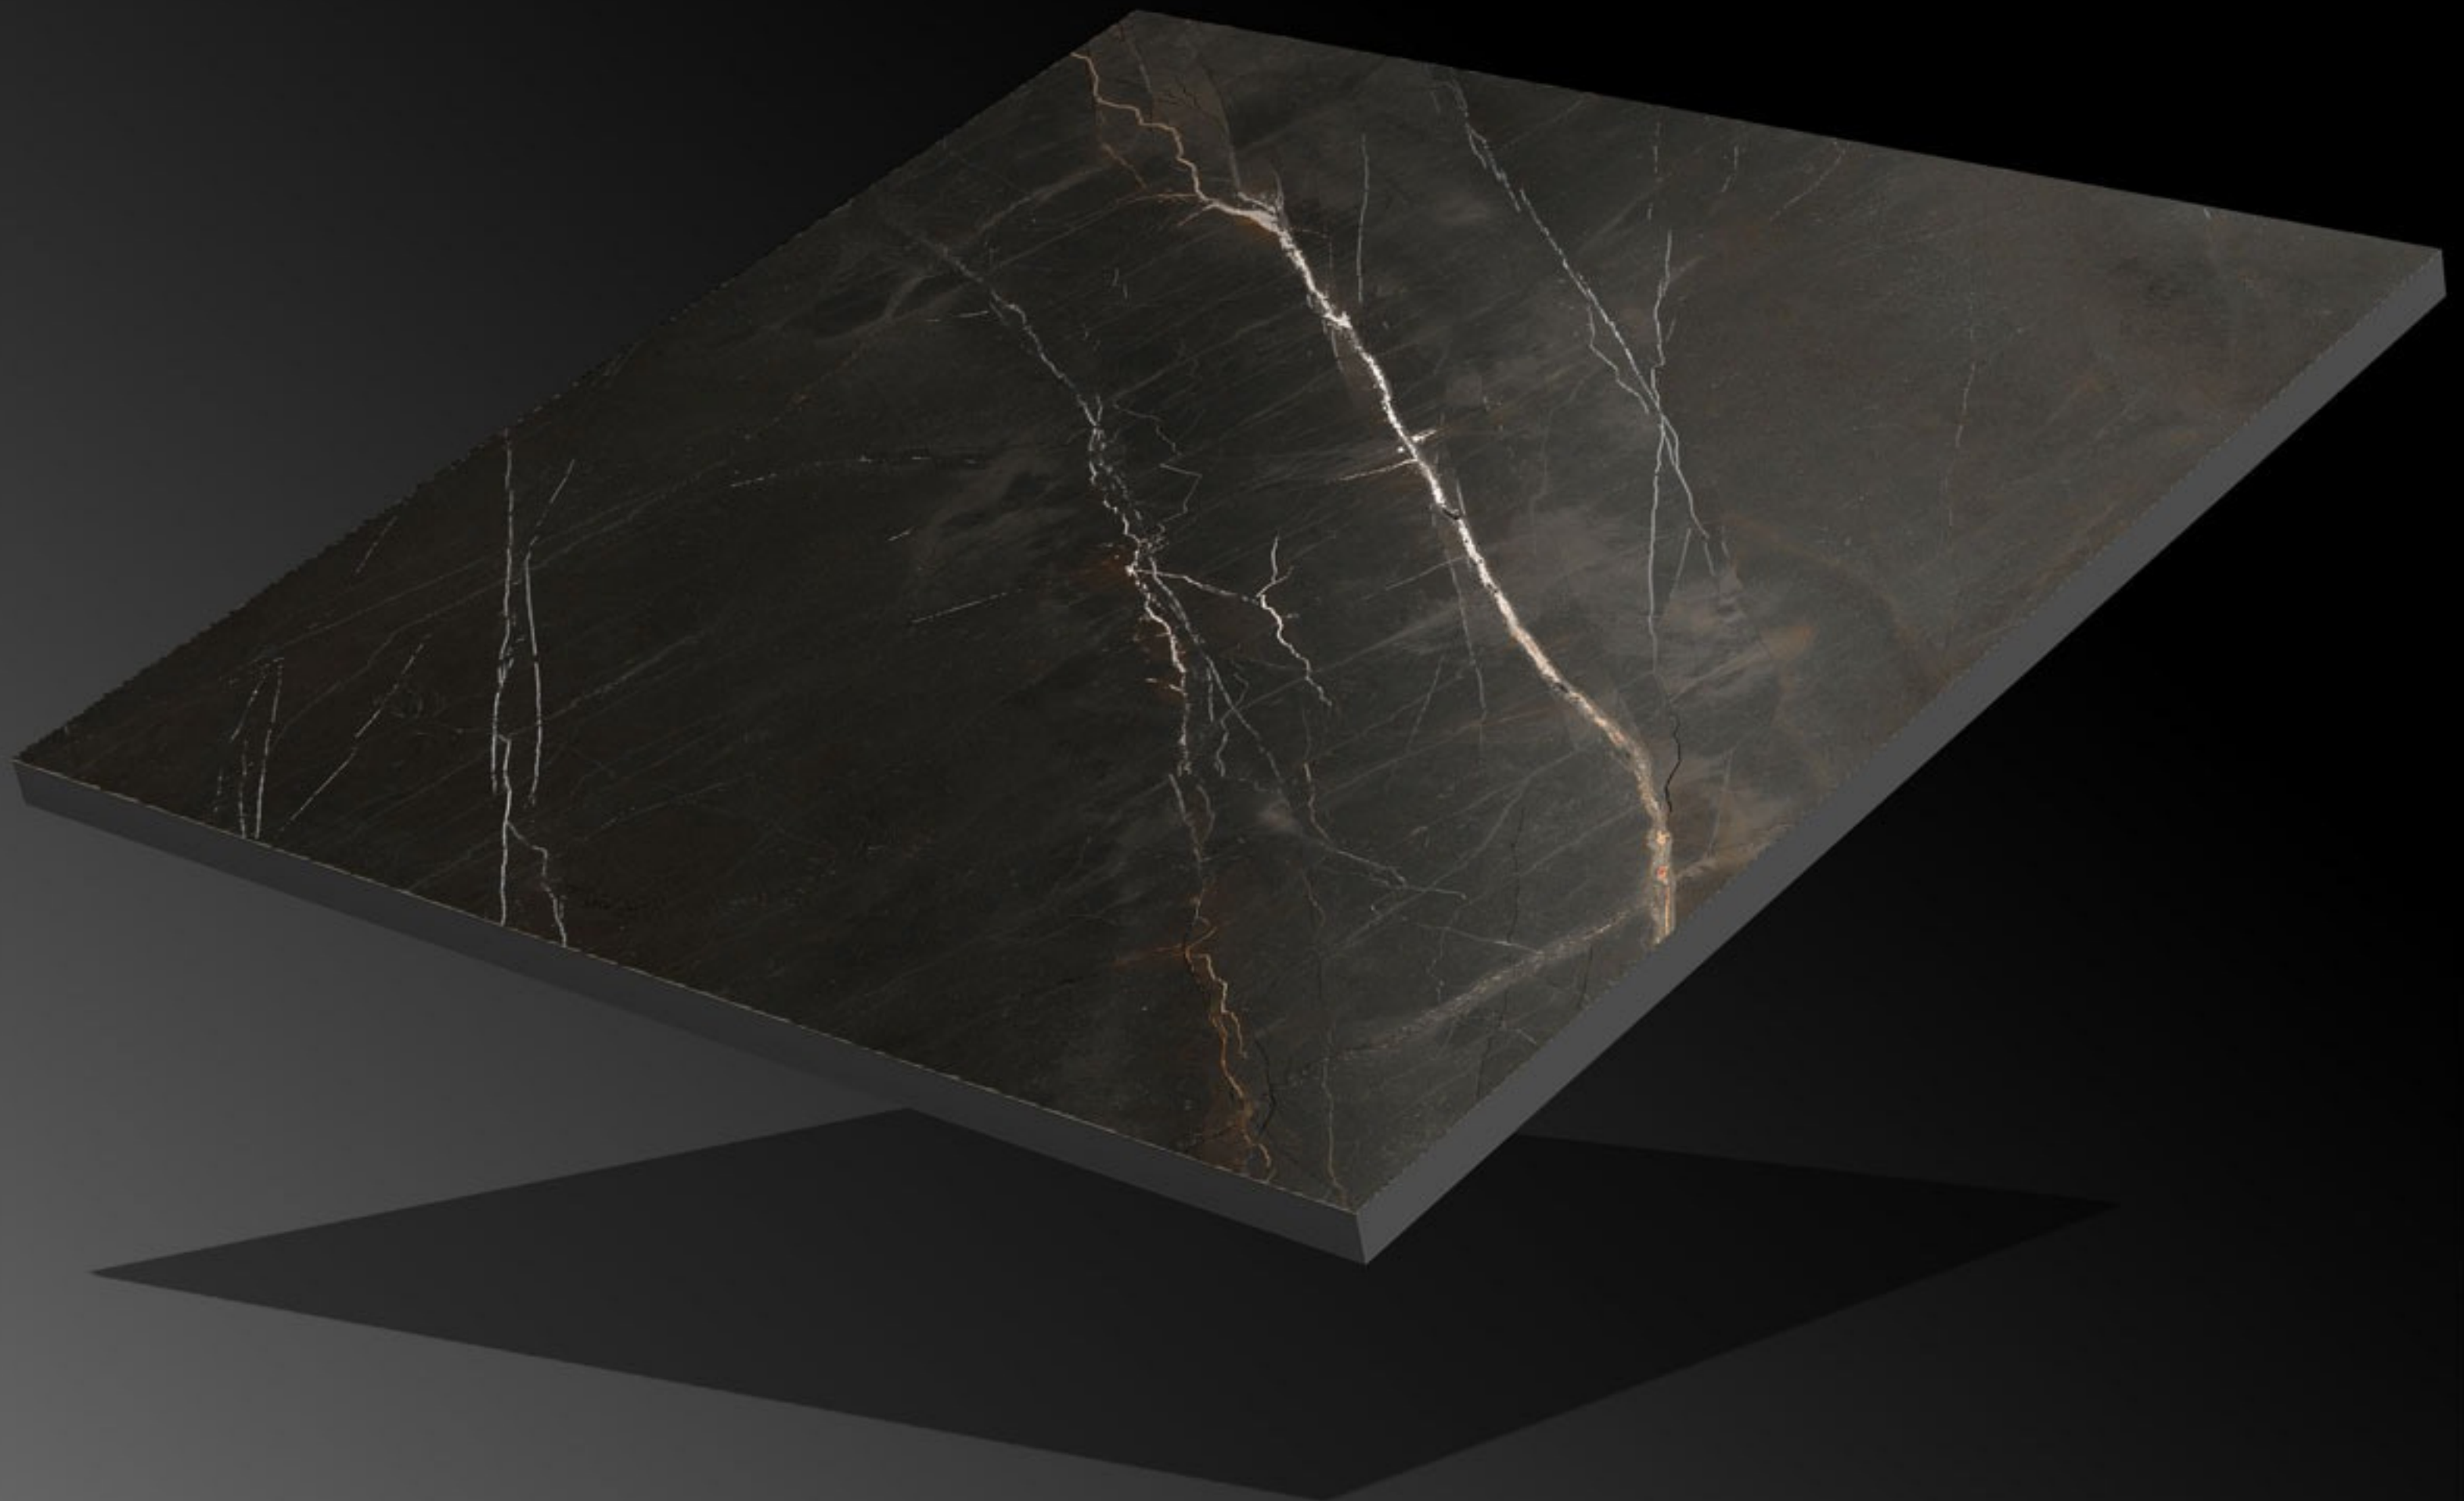

Finish:

Matt

Size:

600x600mm

Series:

Carving Series

CRV-109