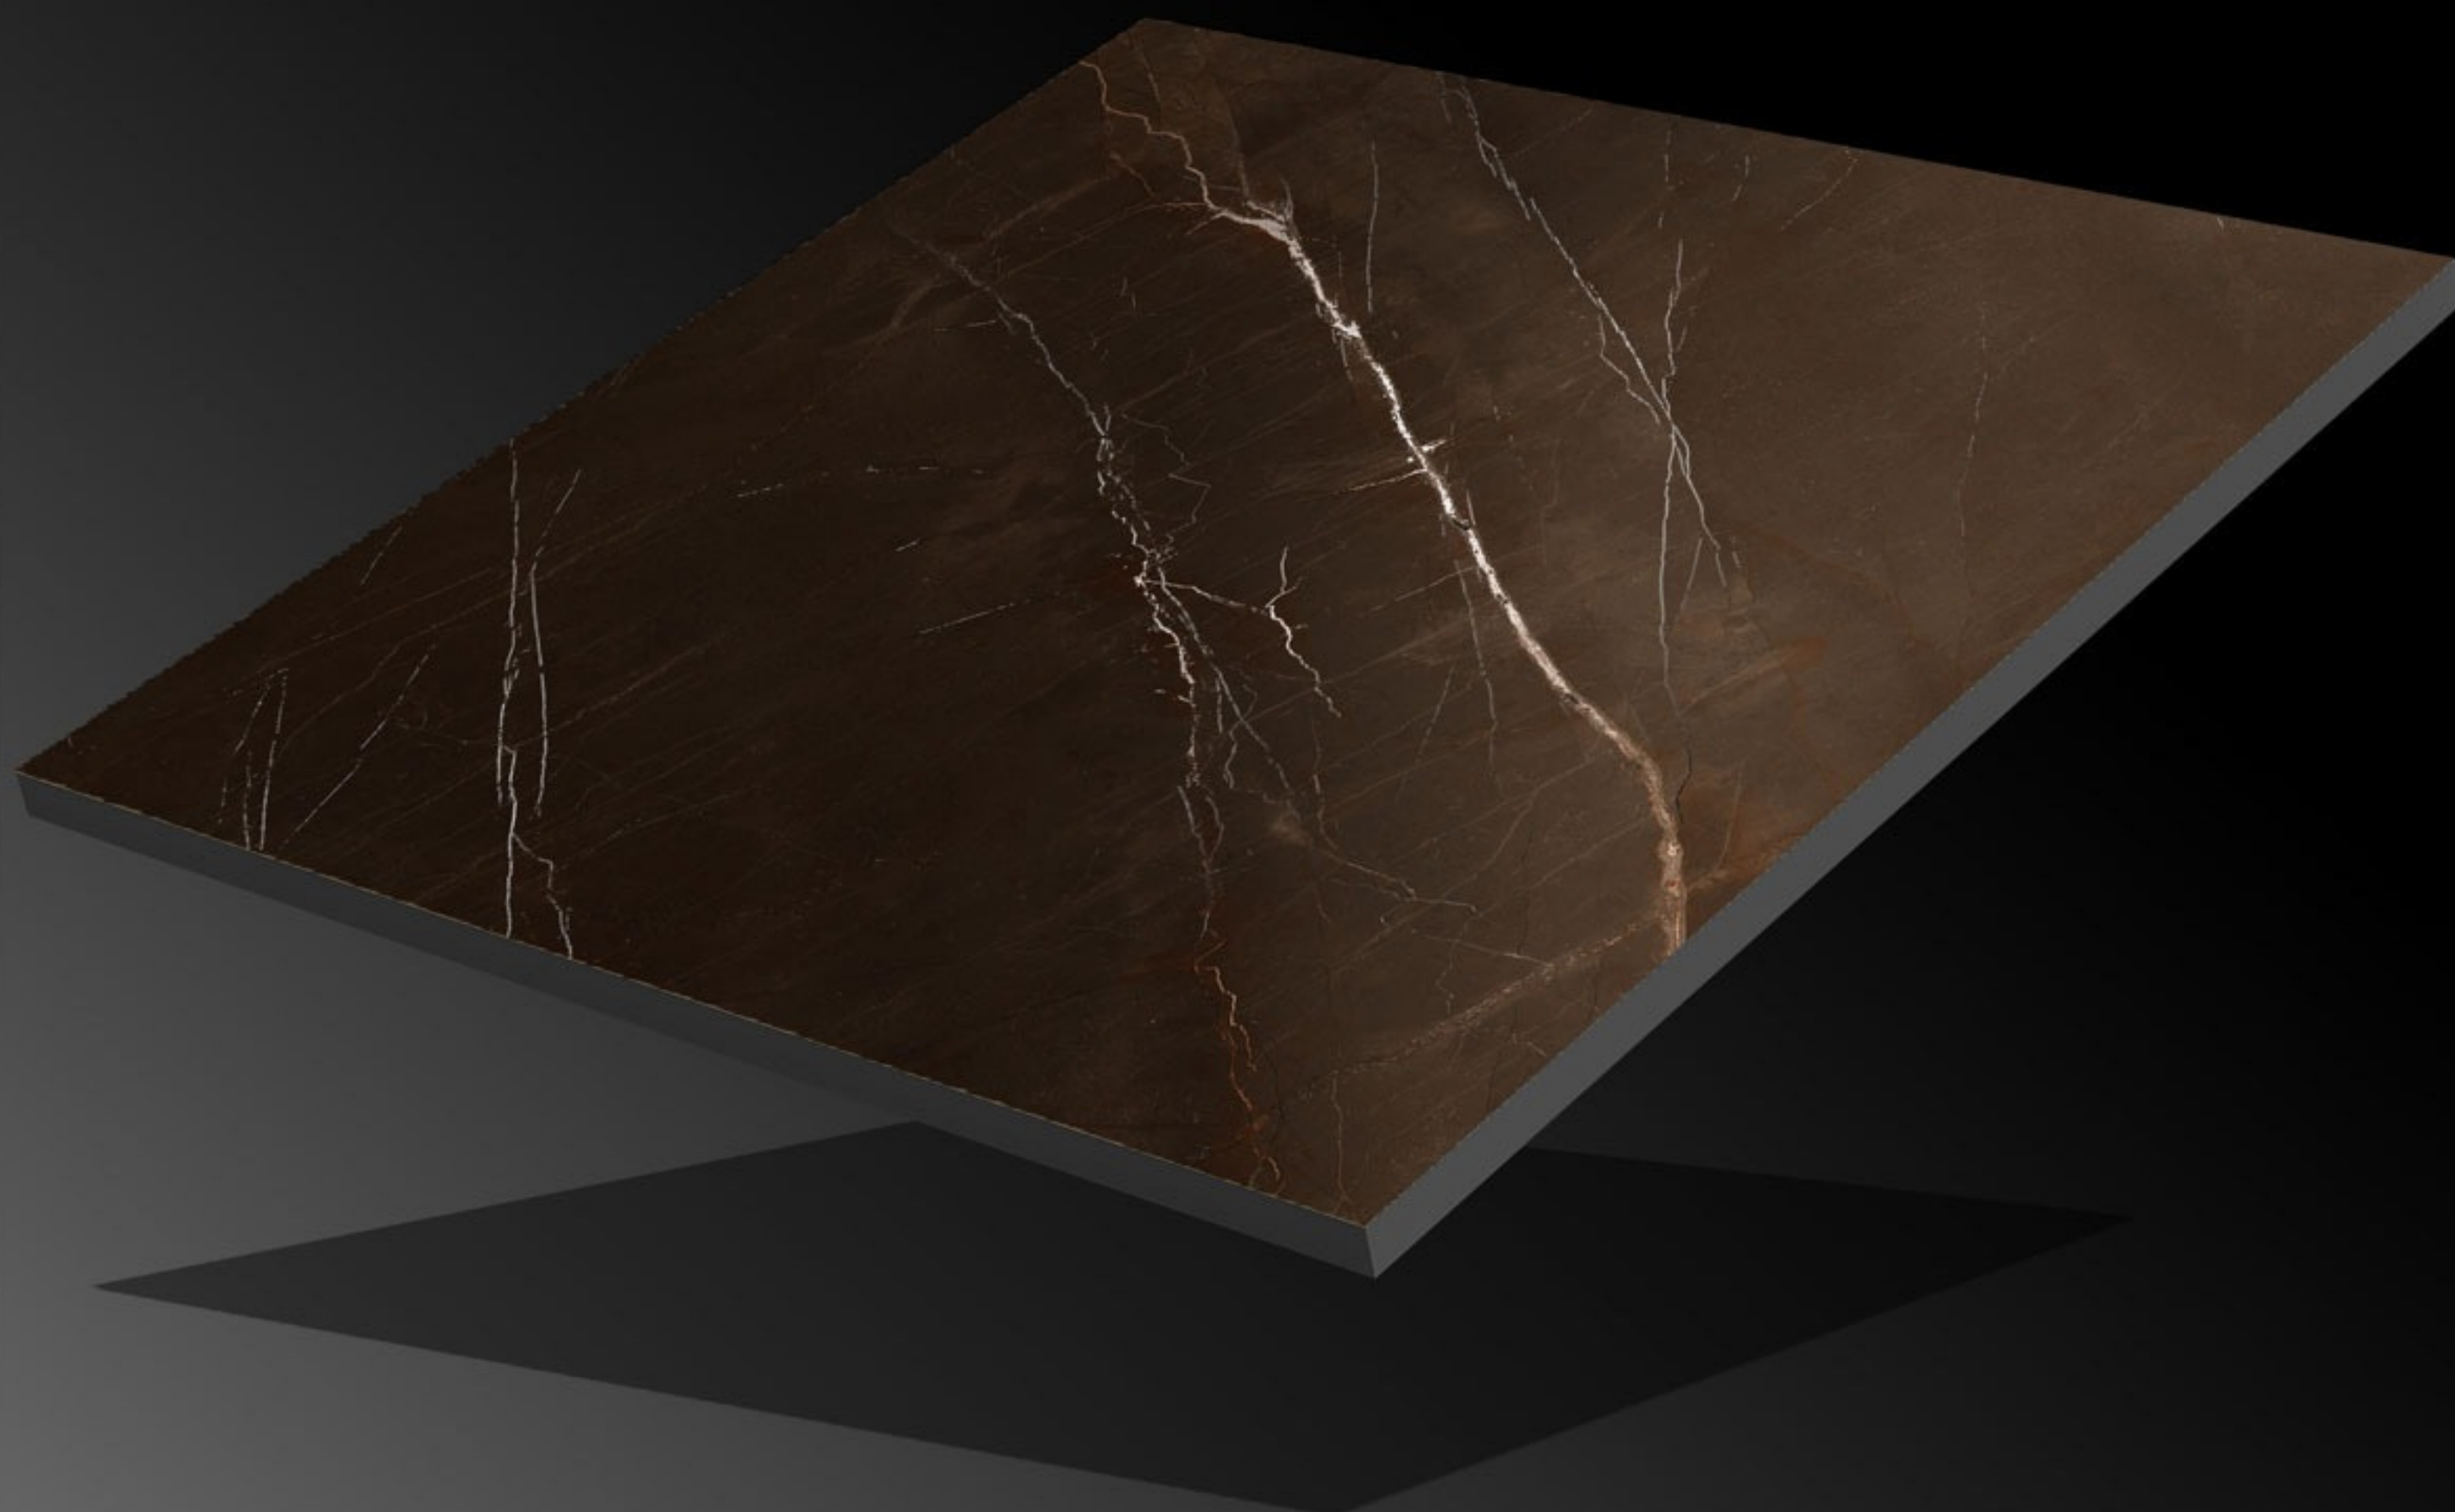

CRV-107

Finish:

Matt

Size:

600x600mm

Series:

Carving Series

CRV-108