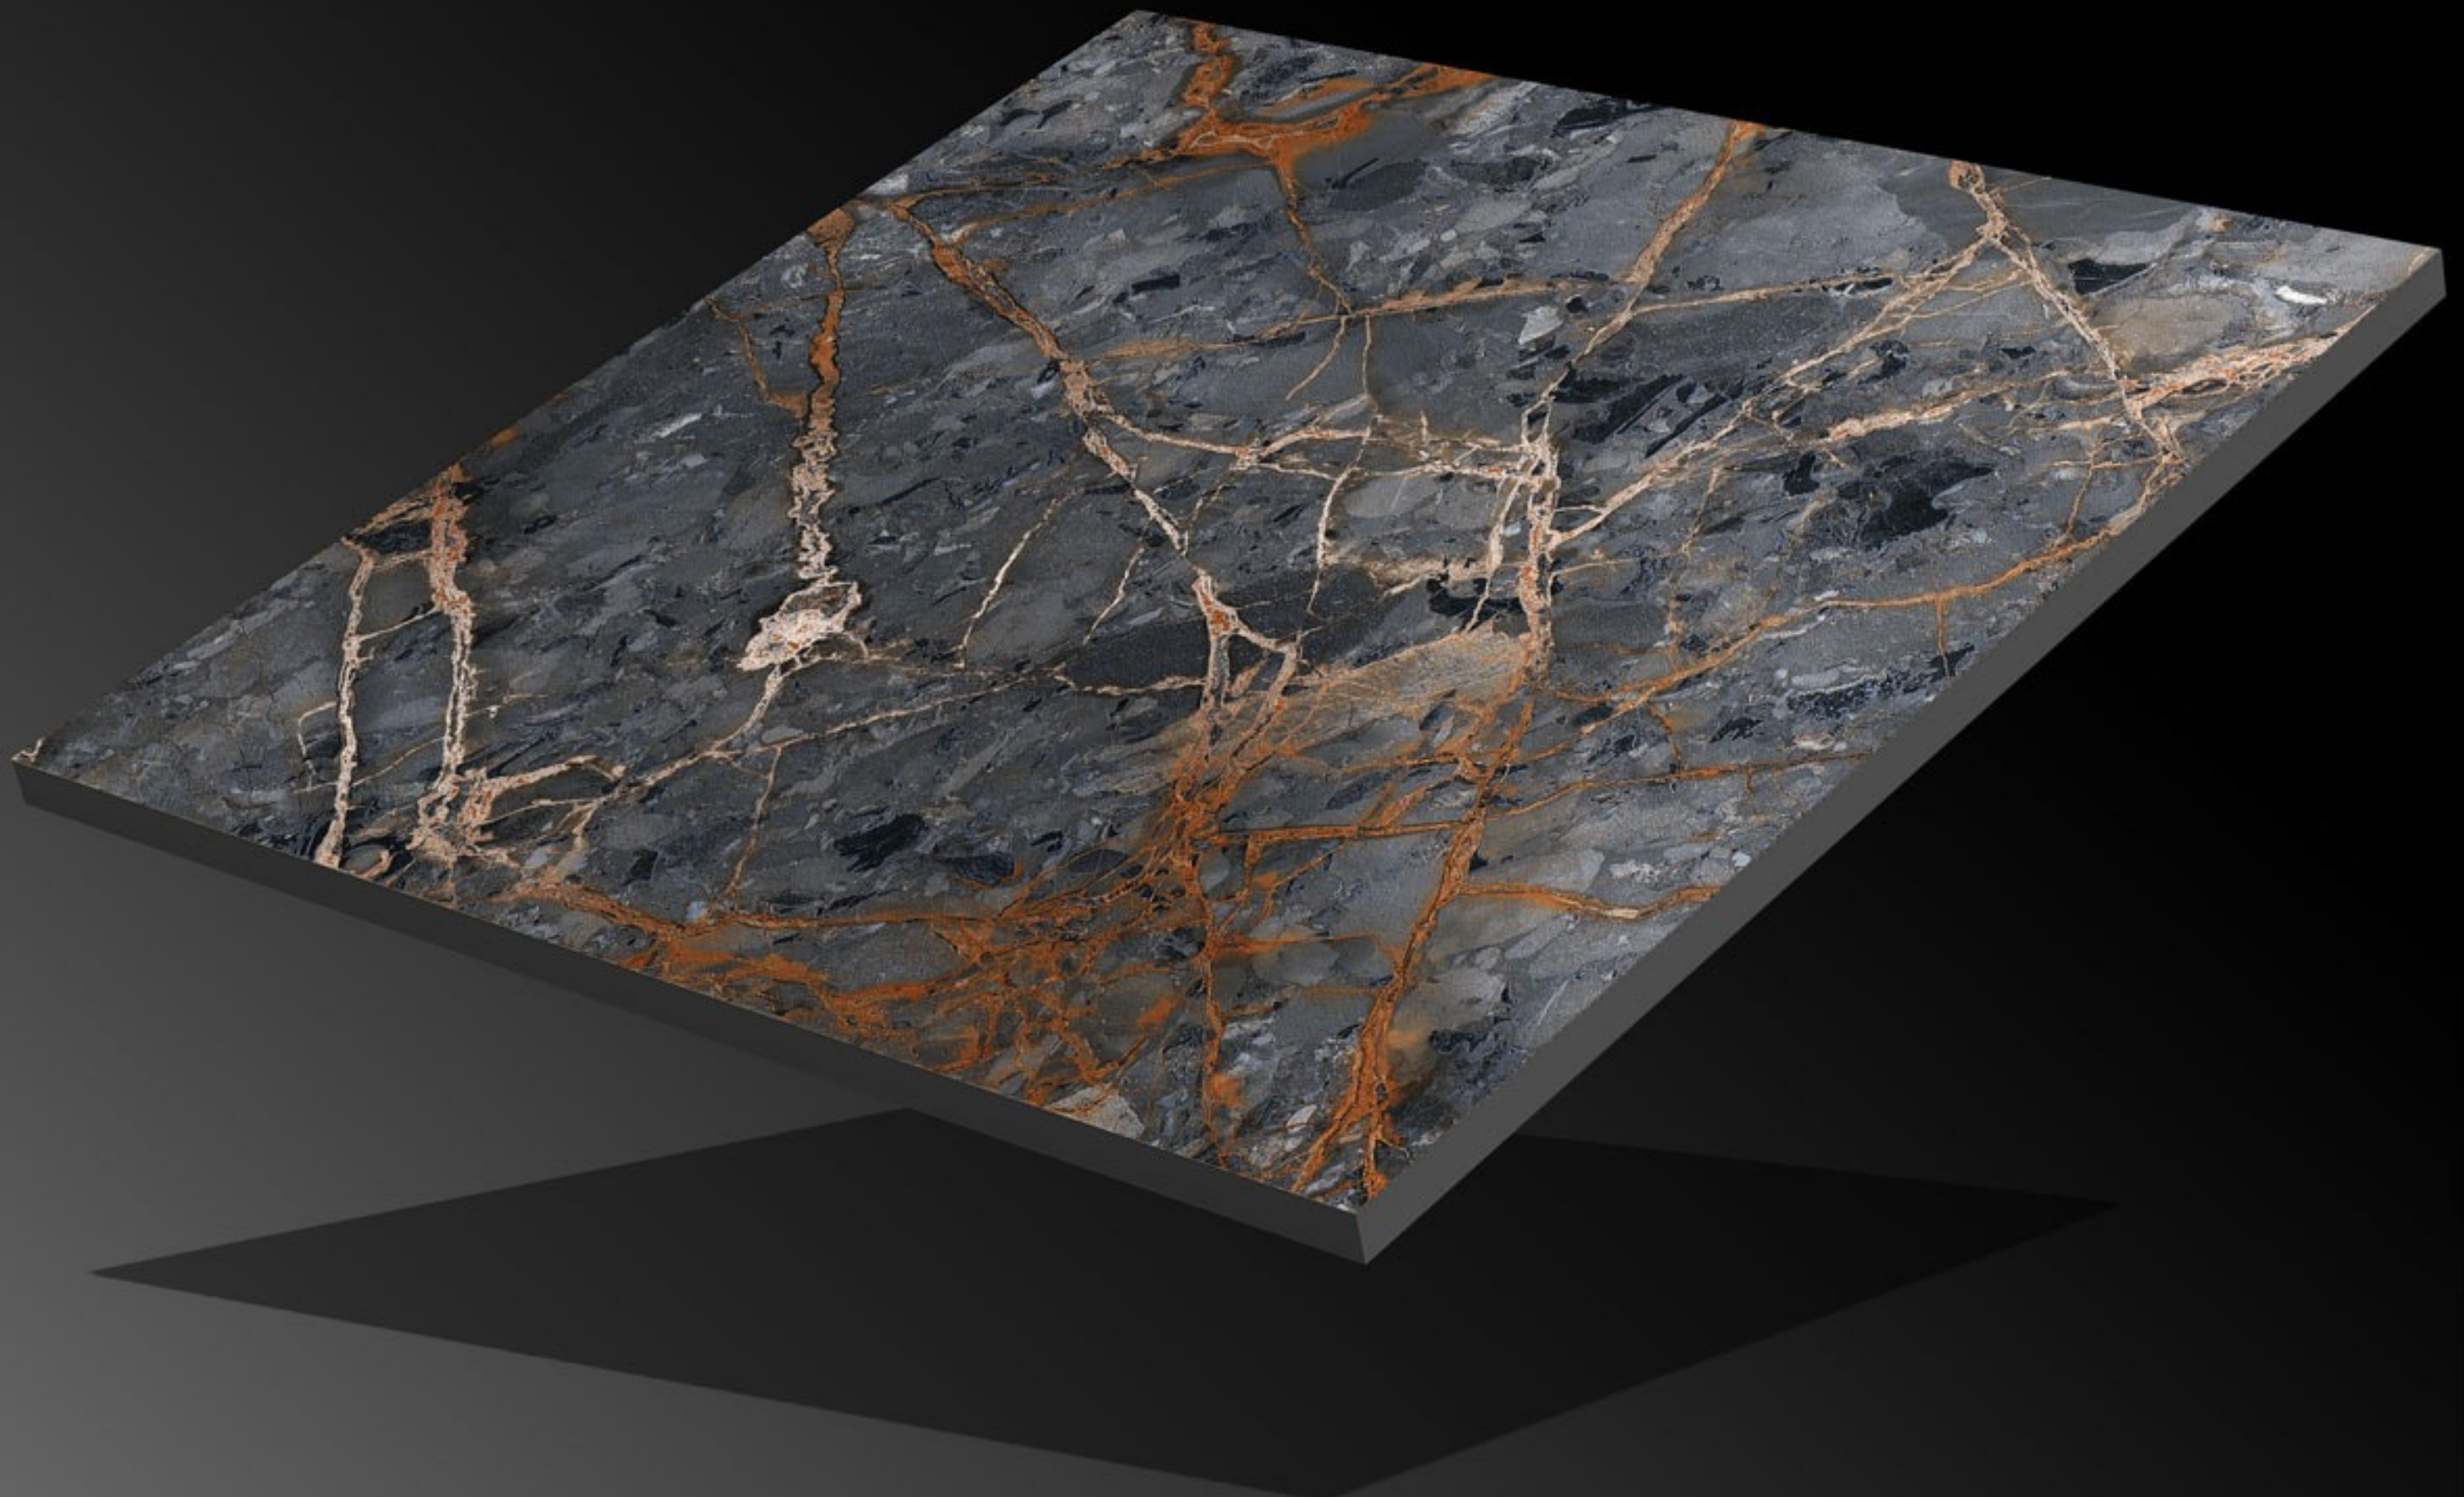

Finish:
Matt

Size:
600x600mm

Series:
Carving Series

CRV-130