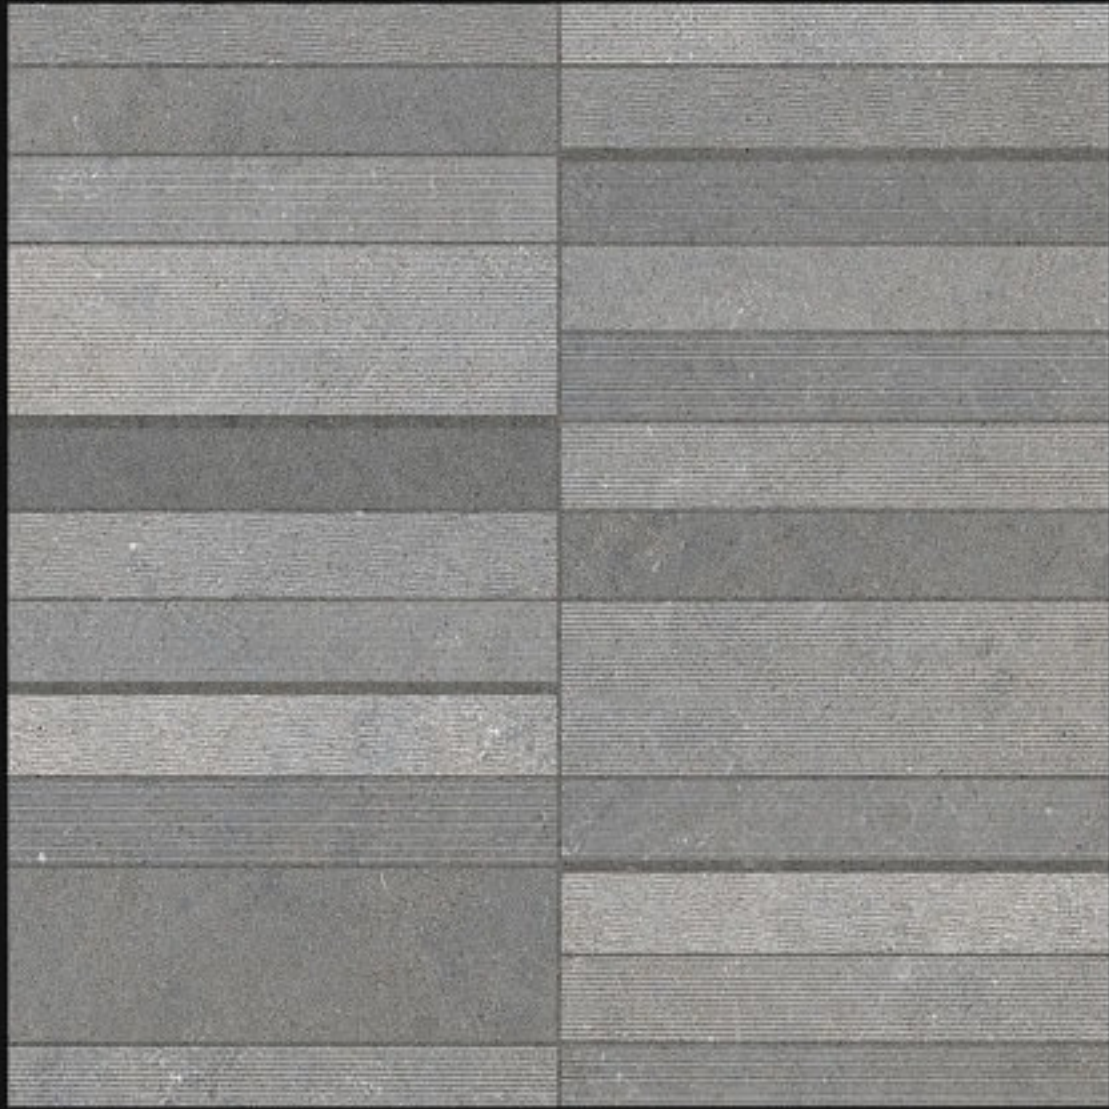

Finish:

Matt

Size:

600x600mm

Series:

Carving Series

CRV-177