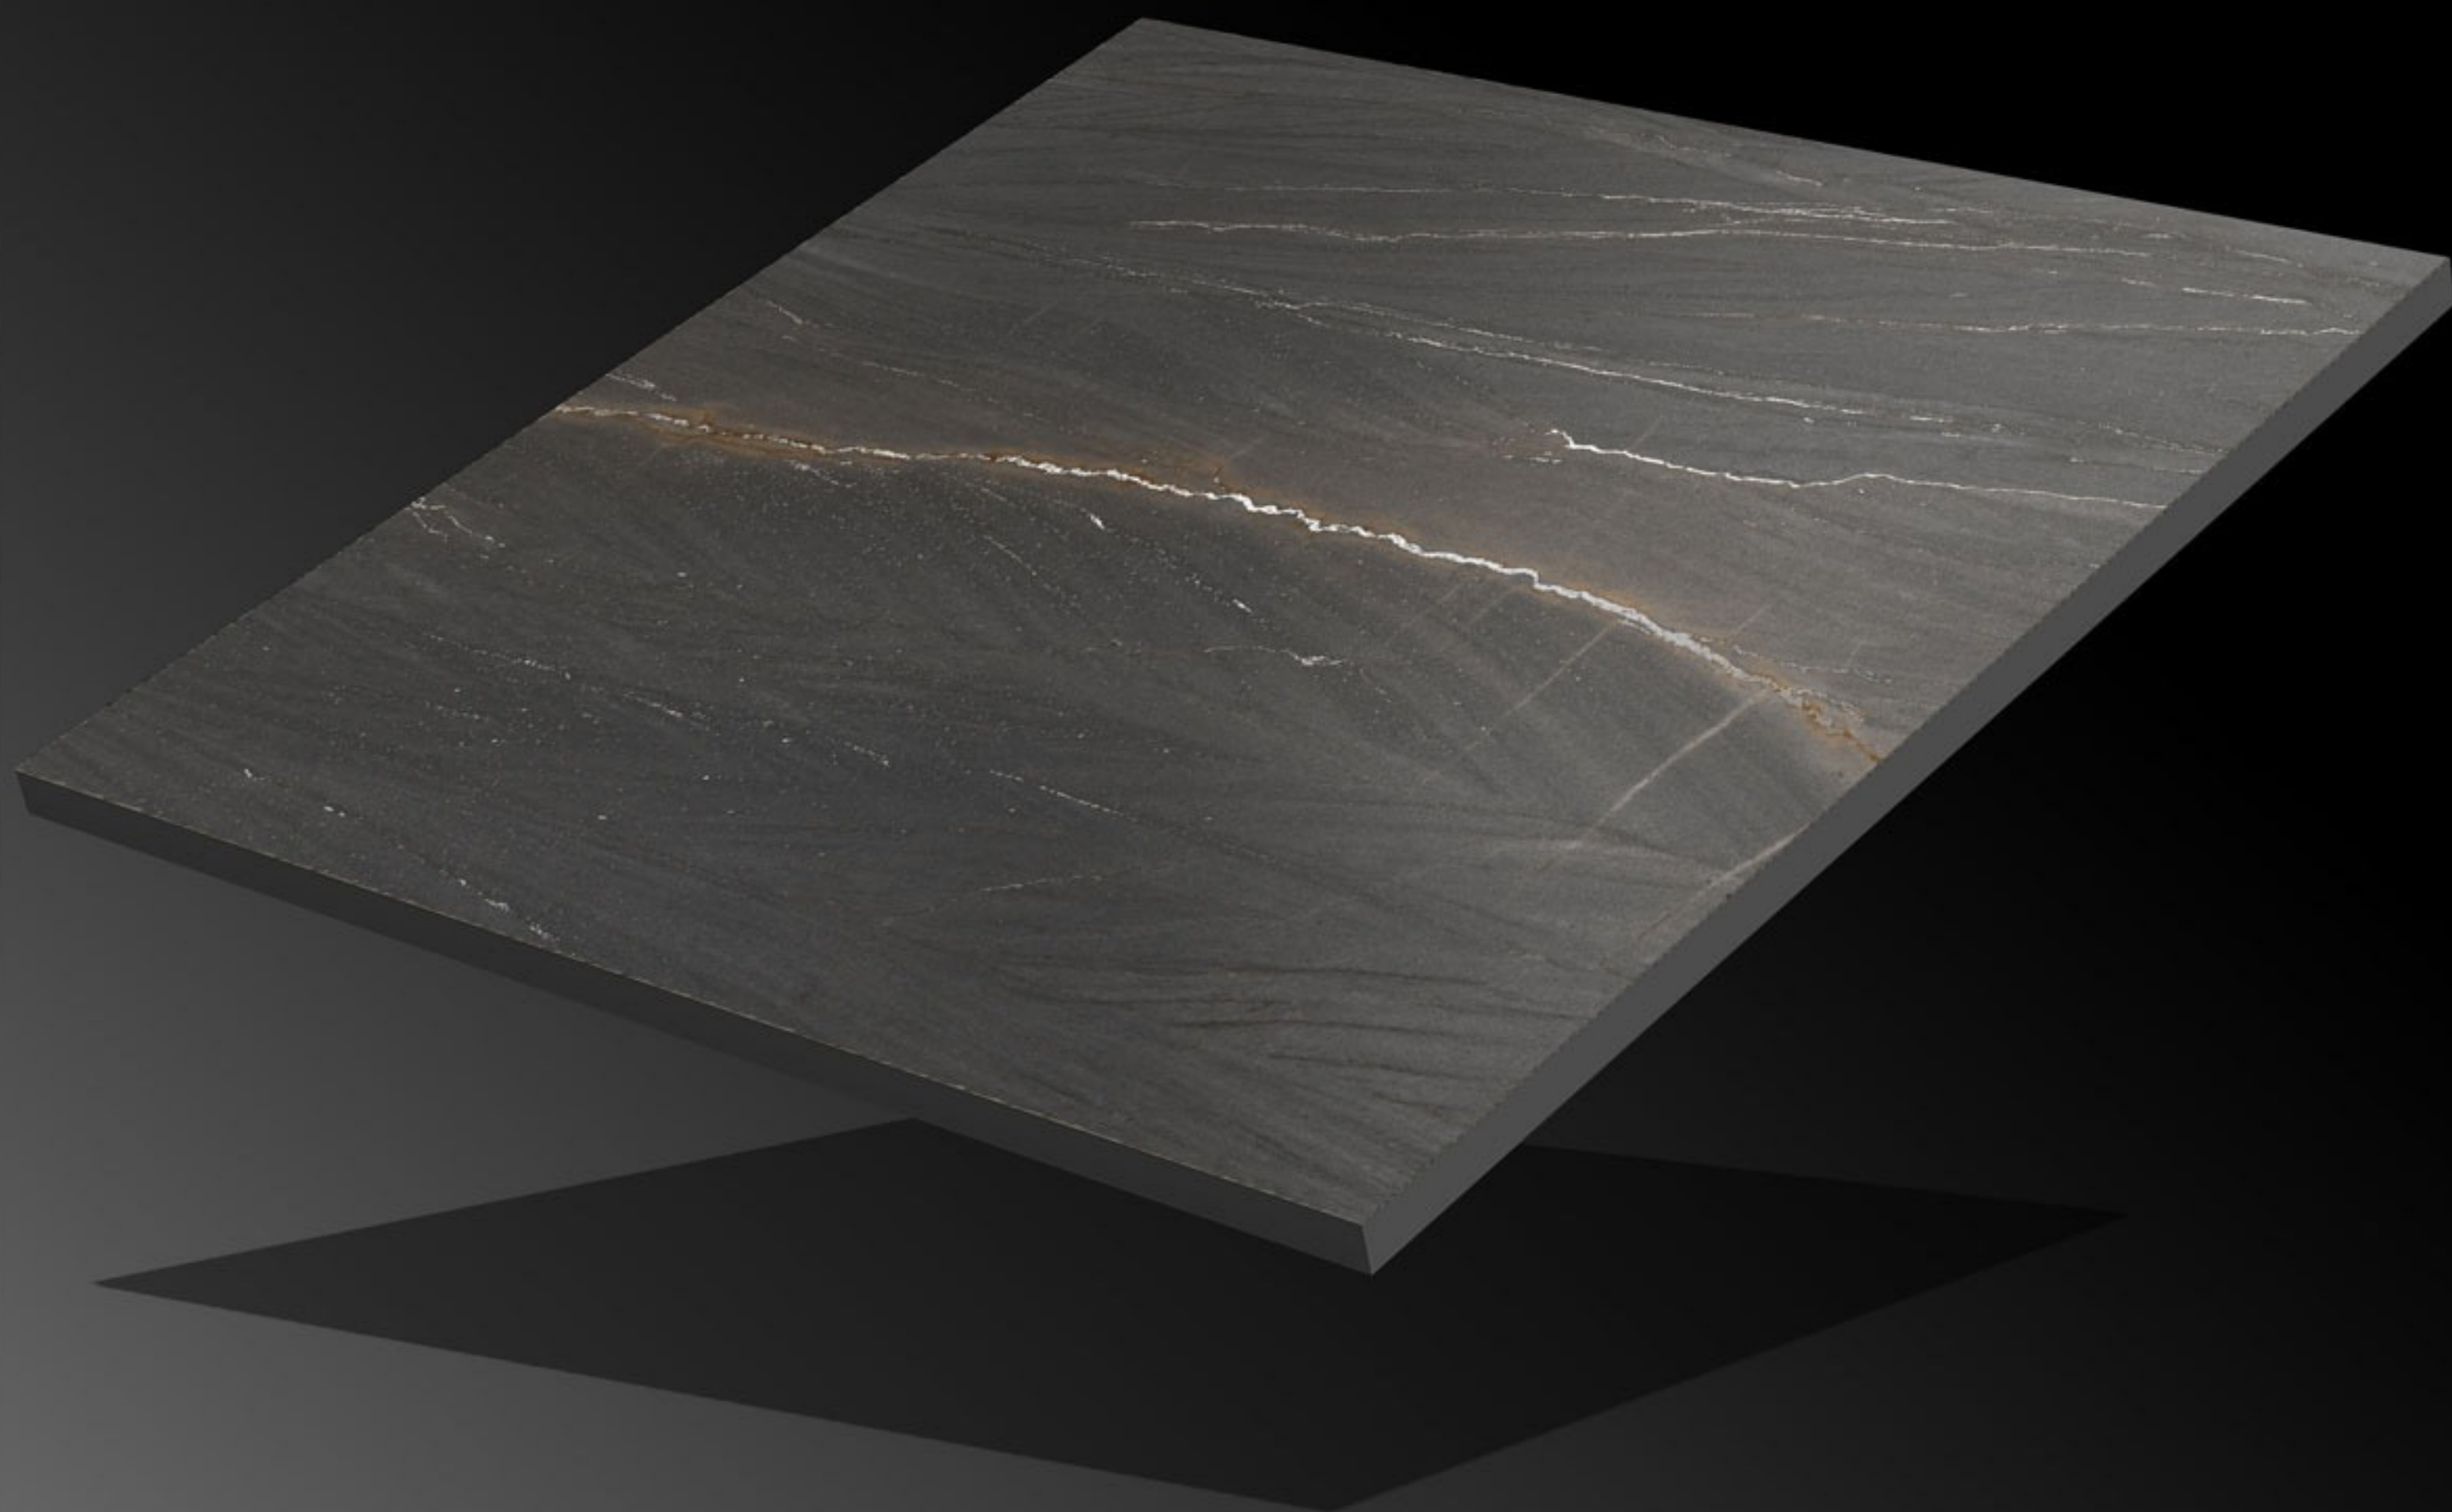

Finish:

Matt

Size:

600x600mm

Series:

Carving Series

CRV-155