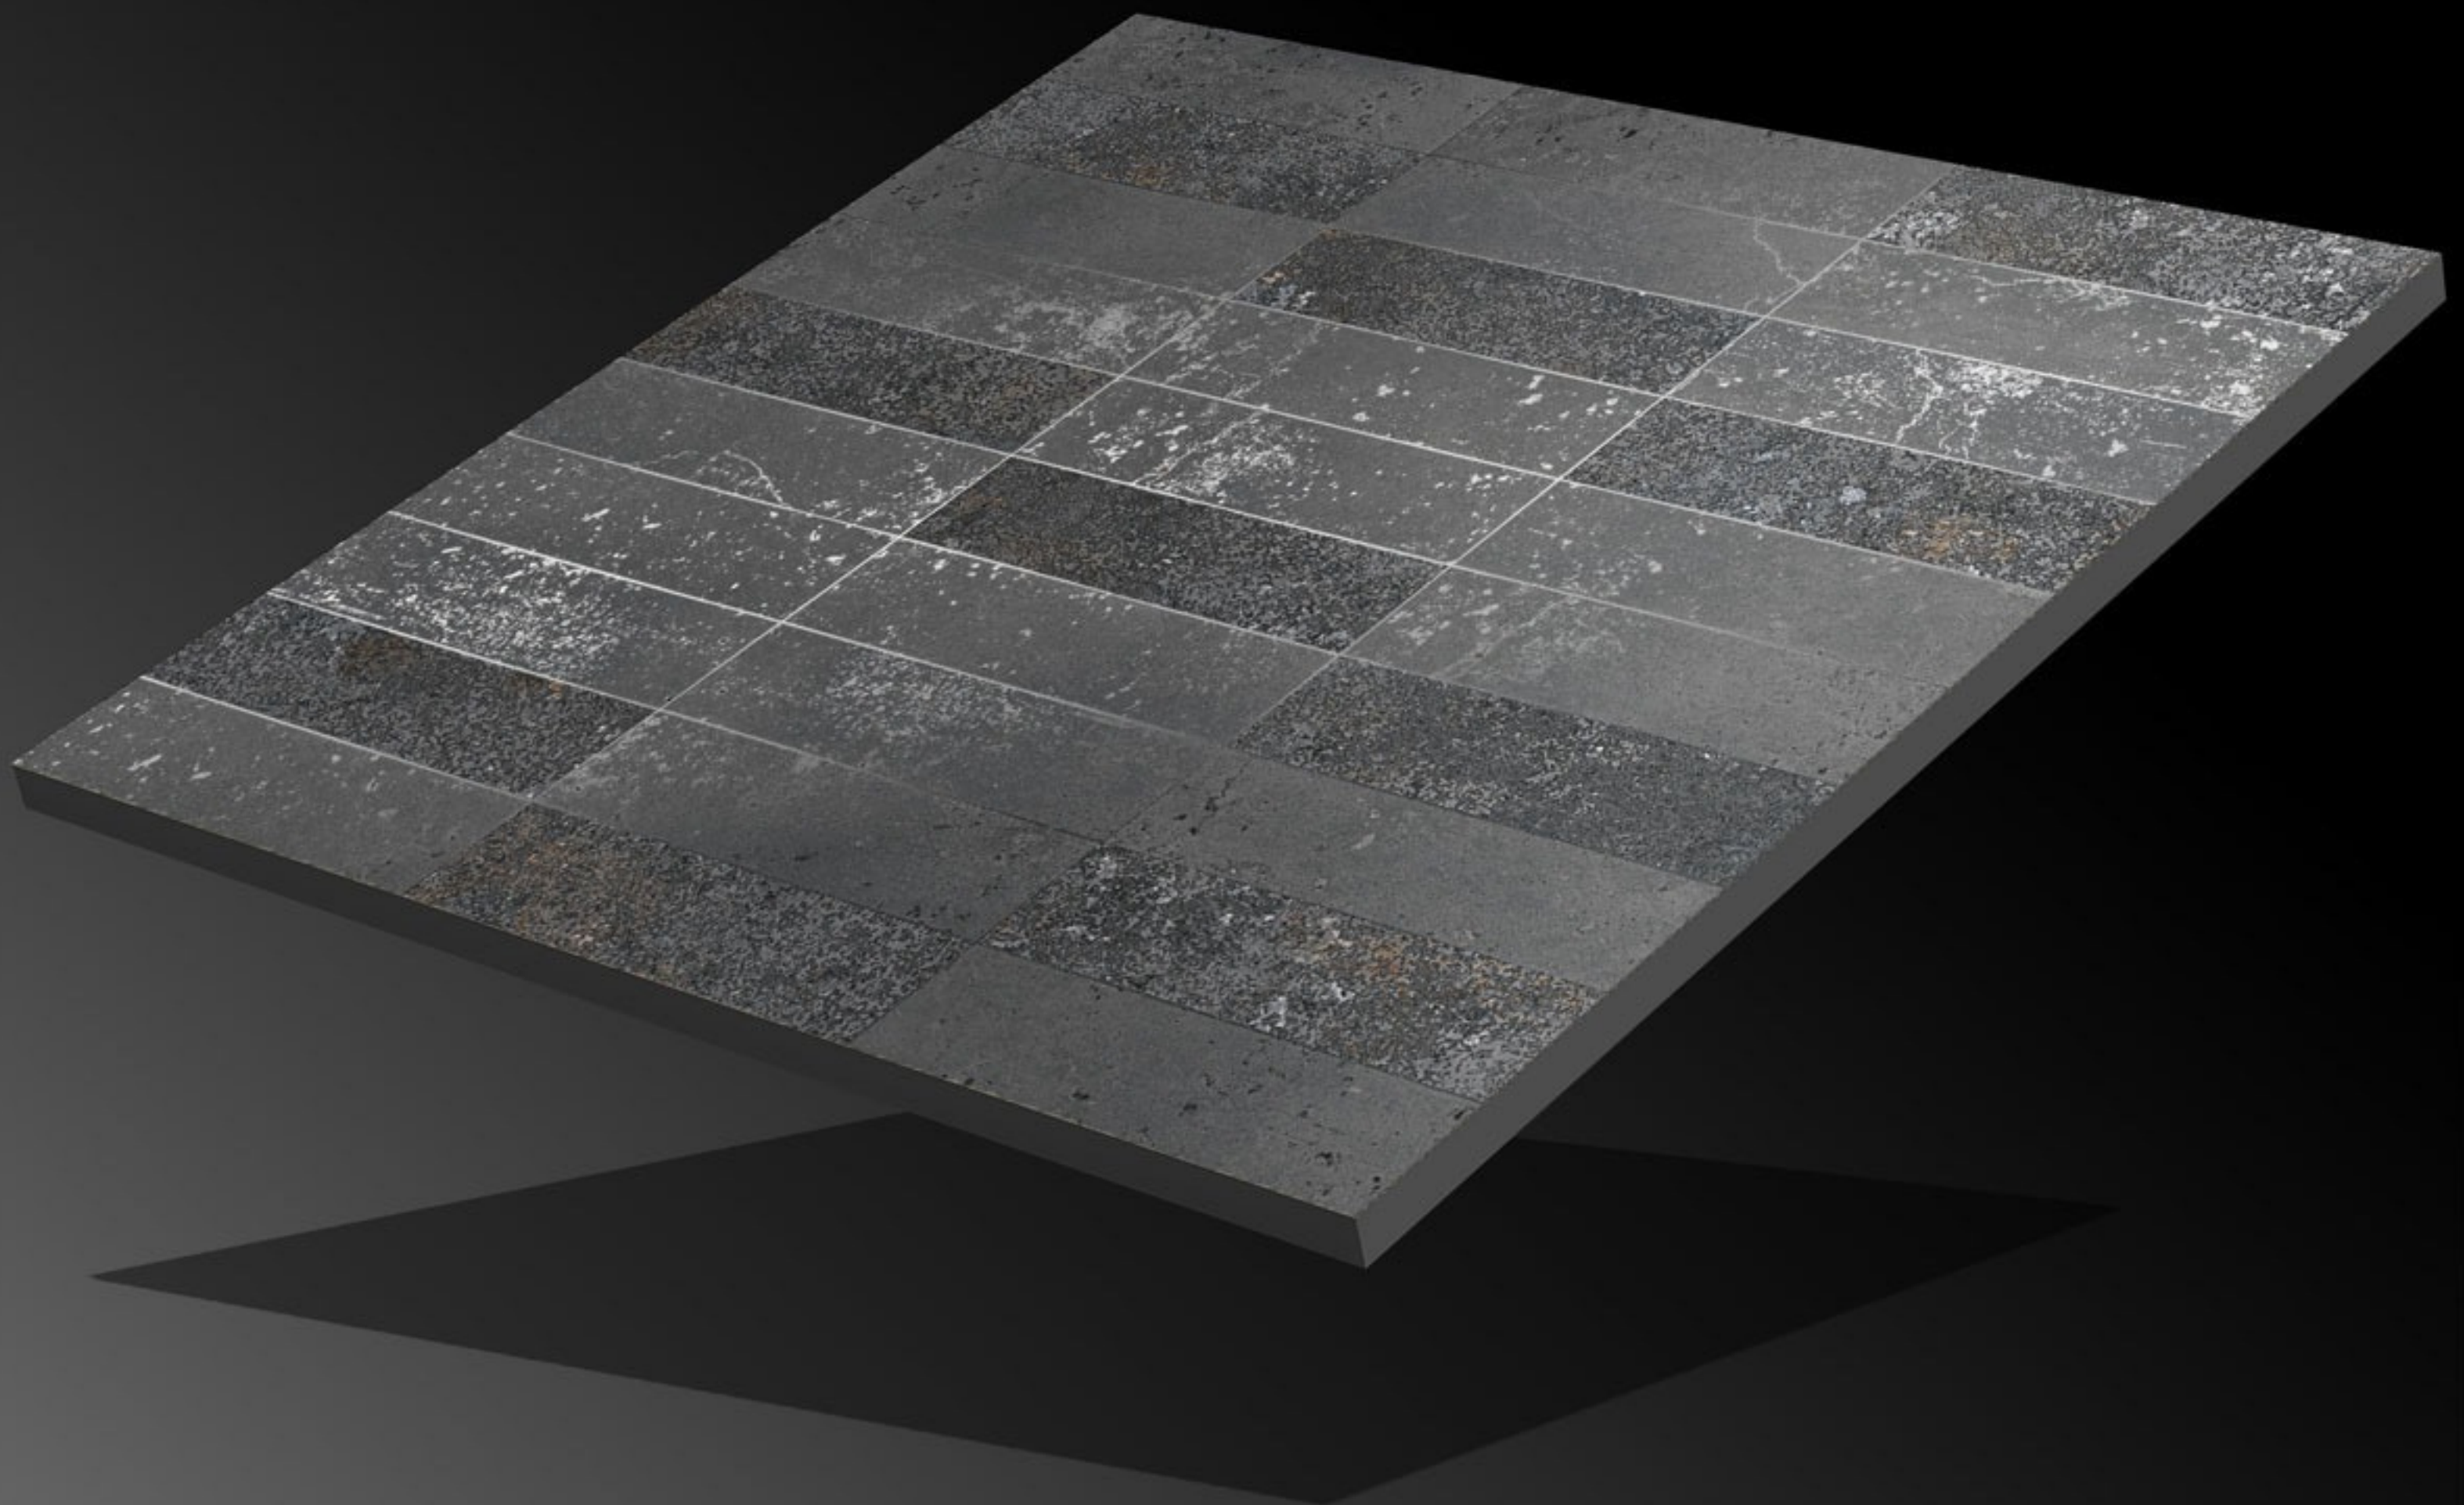

Finish:

Matt

Size:

600x600mm

Series:

Carving Series

CRV-175