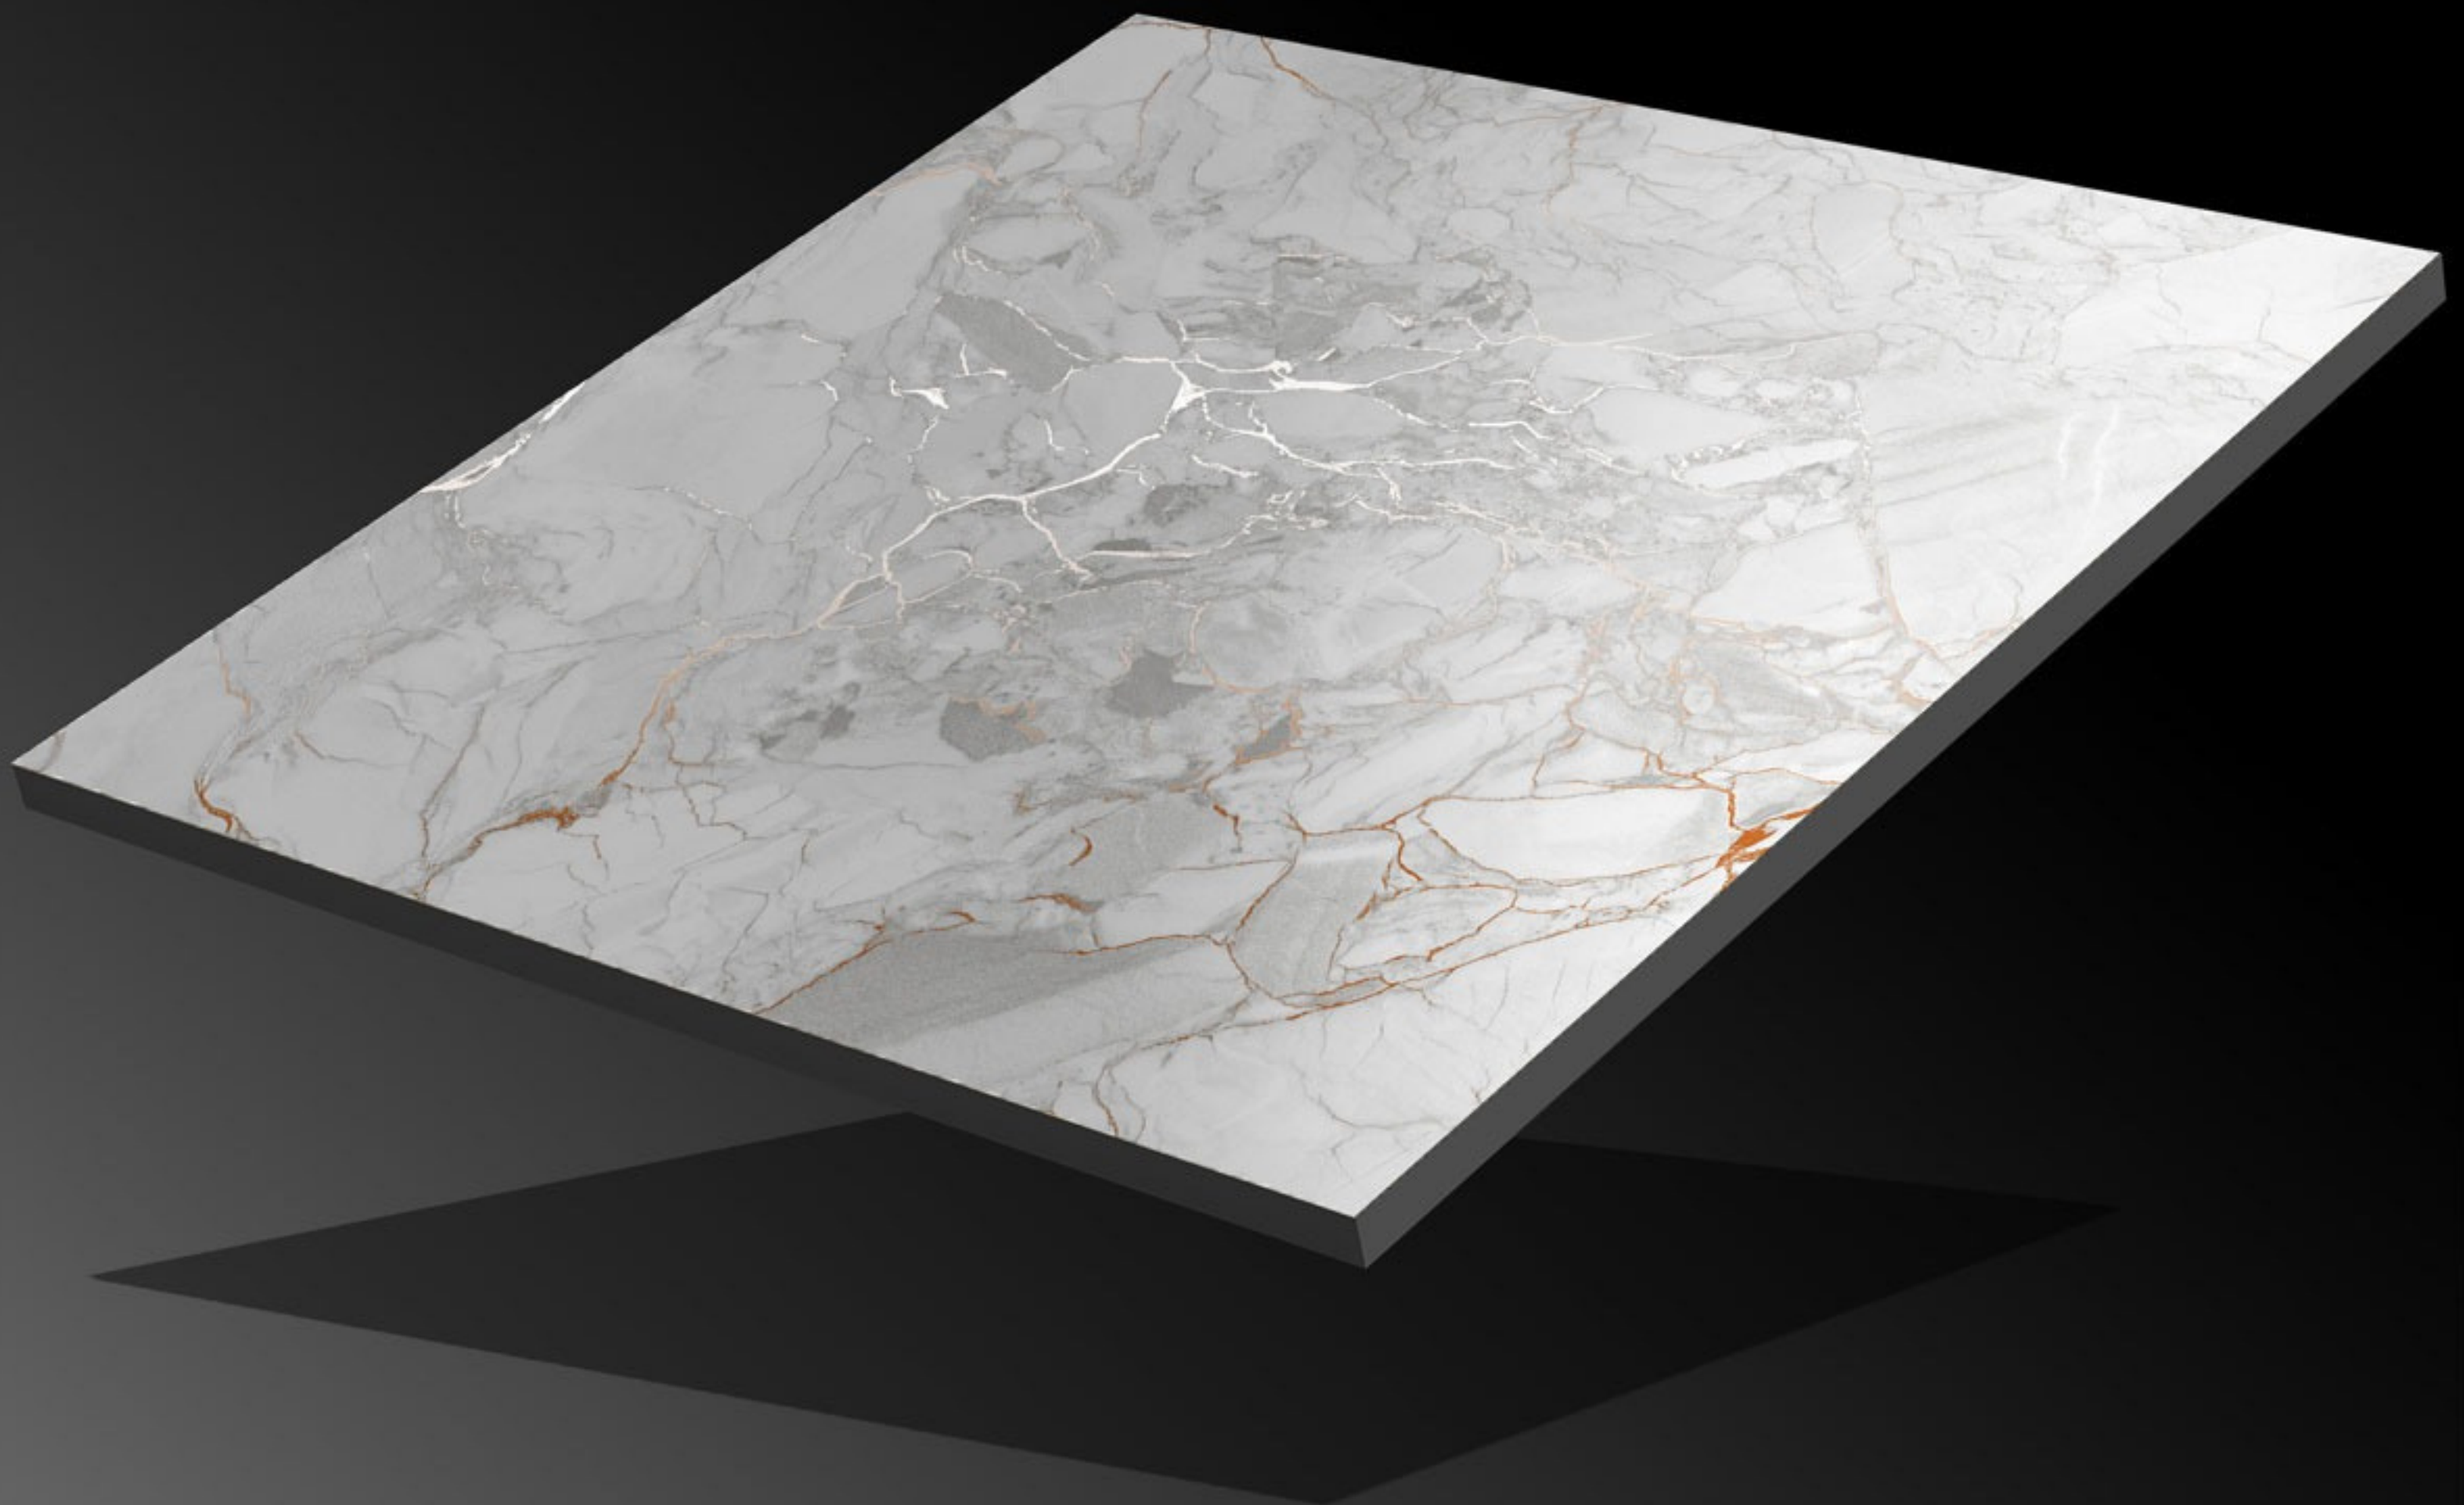

Series:
Carving Series

CRV-163

Finish:
Matt

Size:
600x600mm

Series:
Carving Series

CRV-164

Finish:

Matt