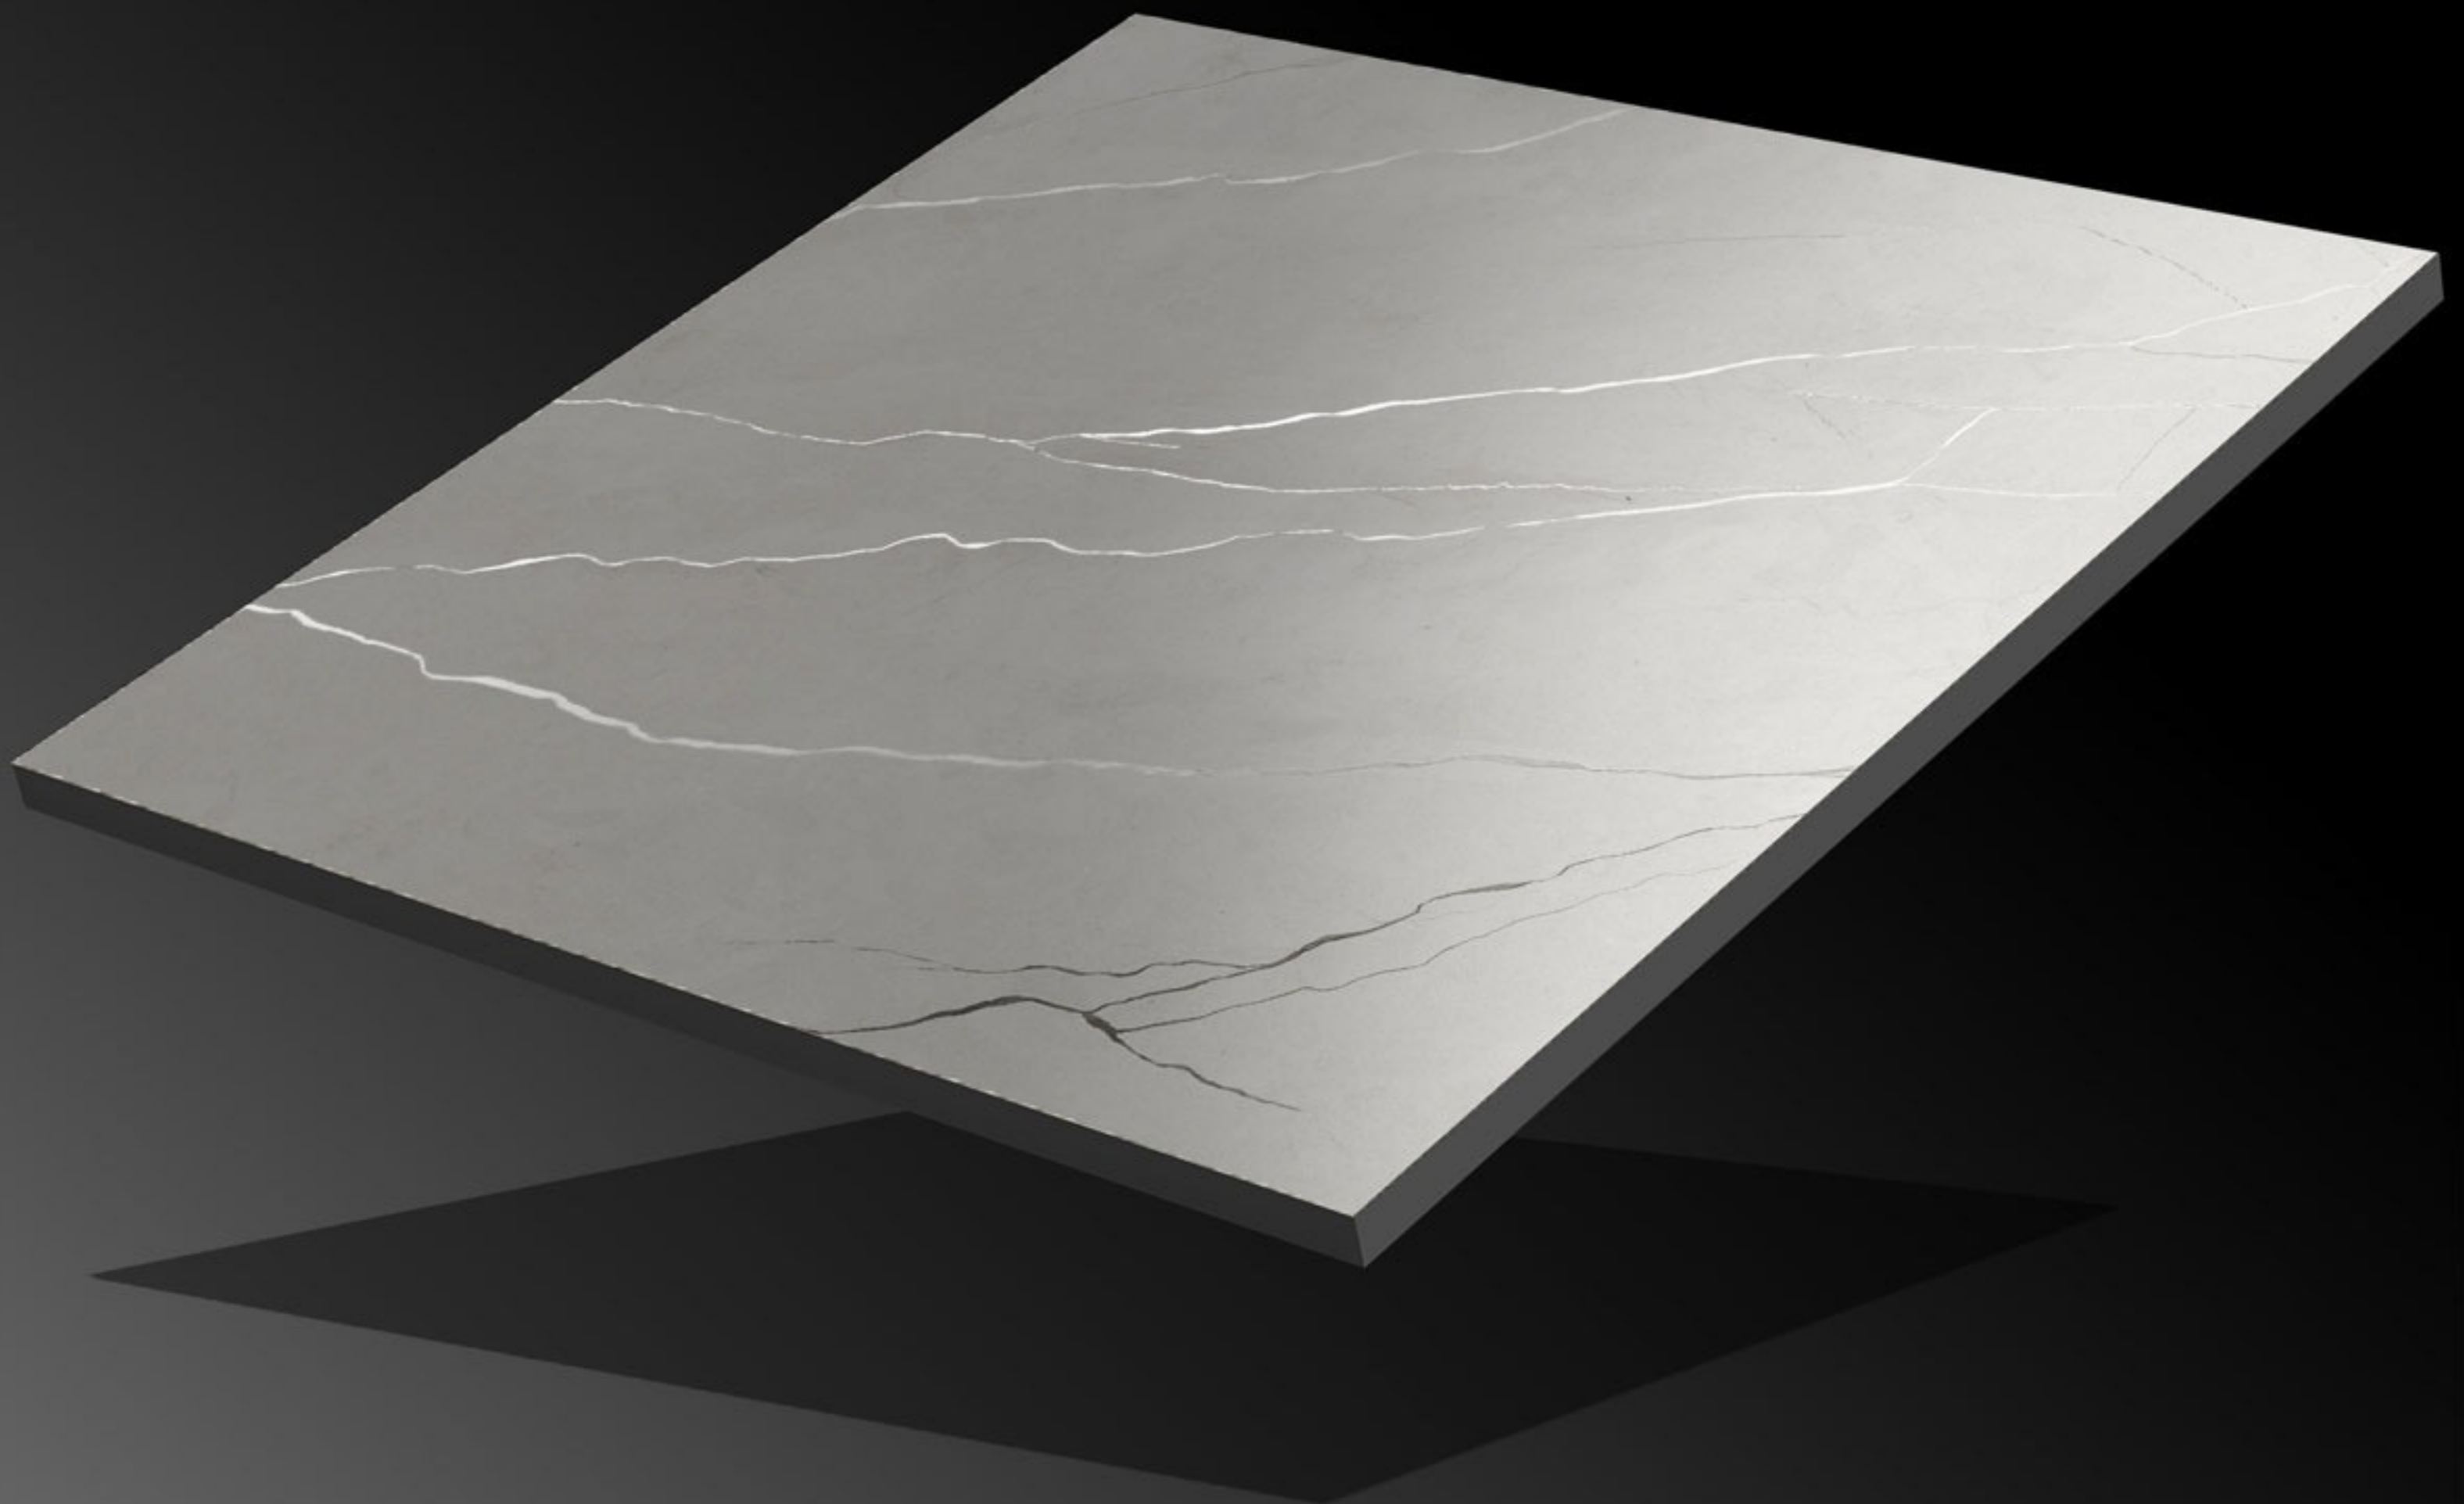

Finish:

Matt

Size:

600x600mm

Series:

Carving Series

CRV-127