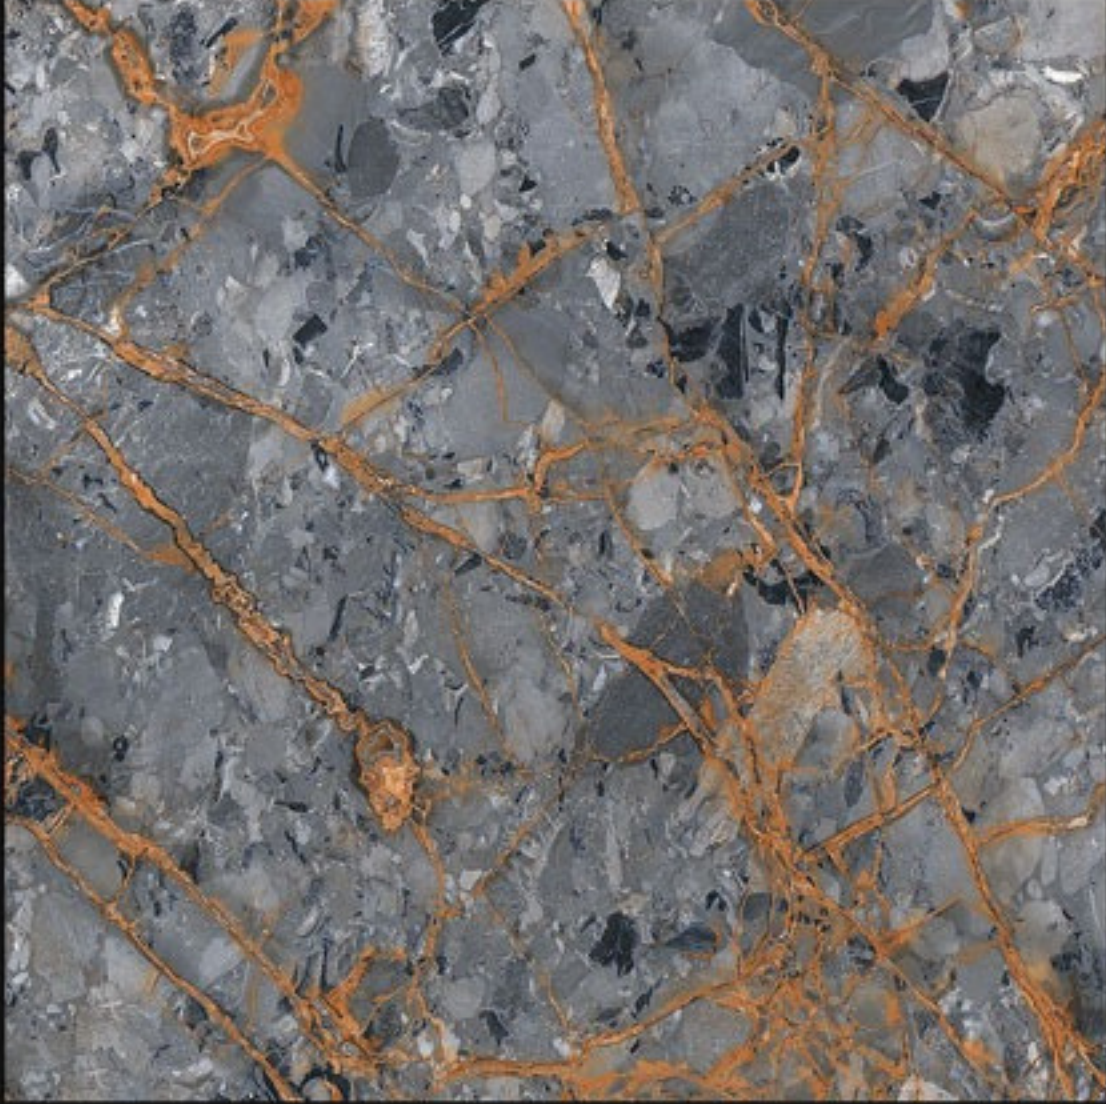

Finish:
Matt

Size:
600x600mm

Series:
Carving Series

CRV-130