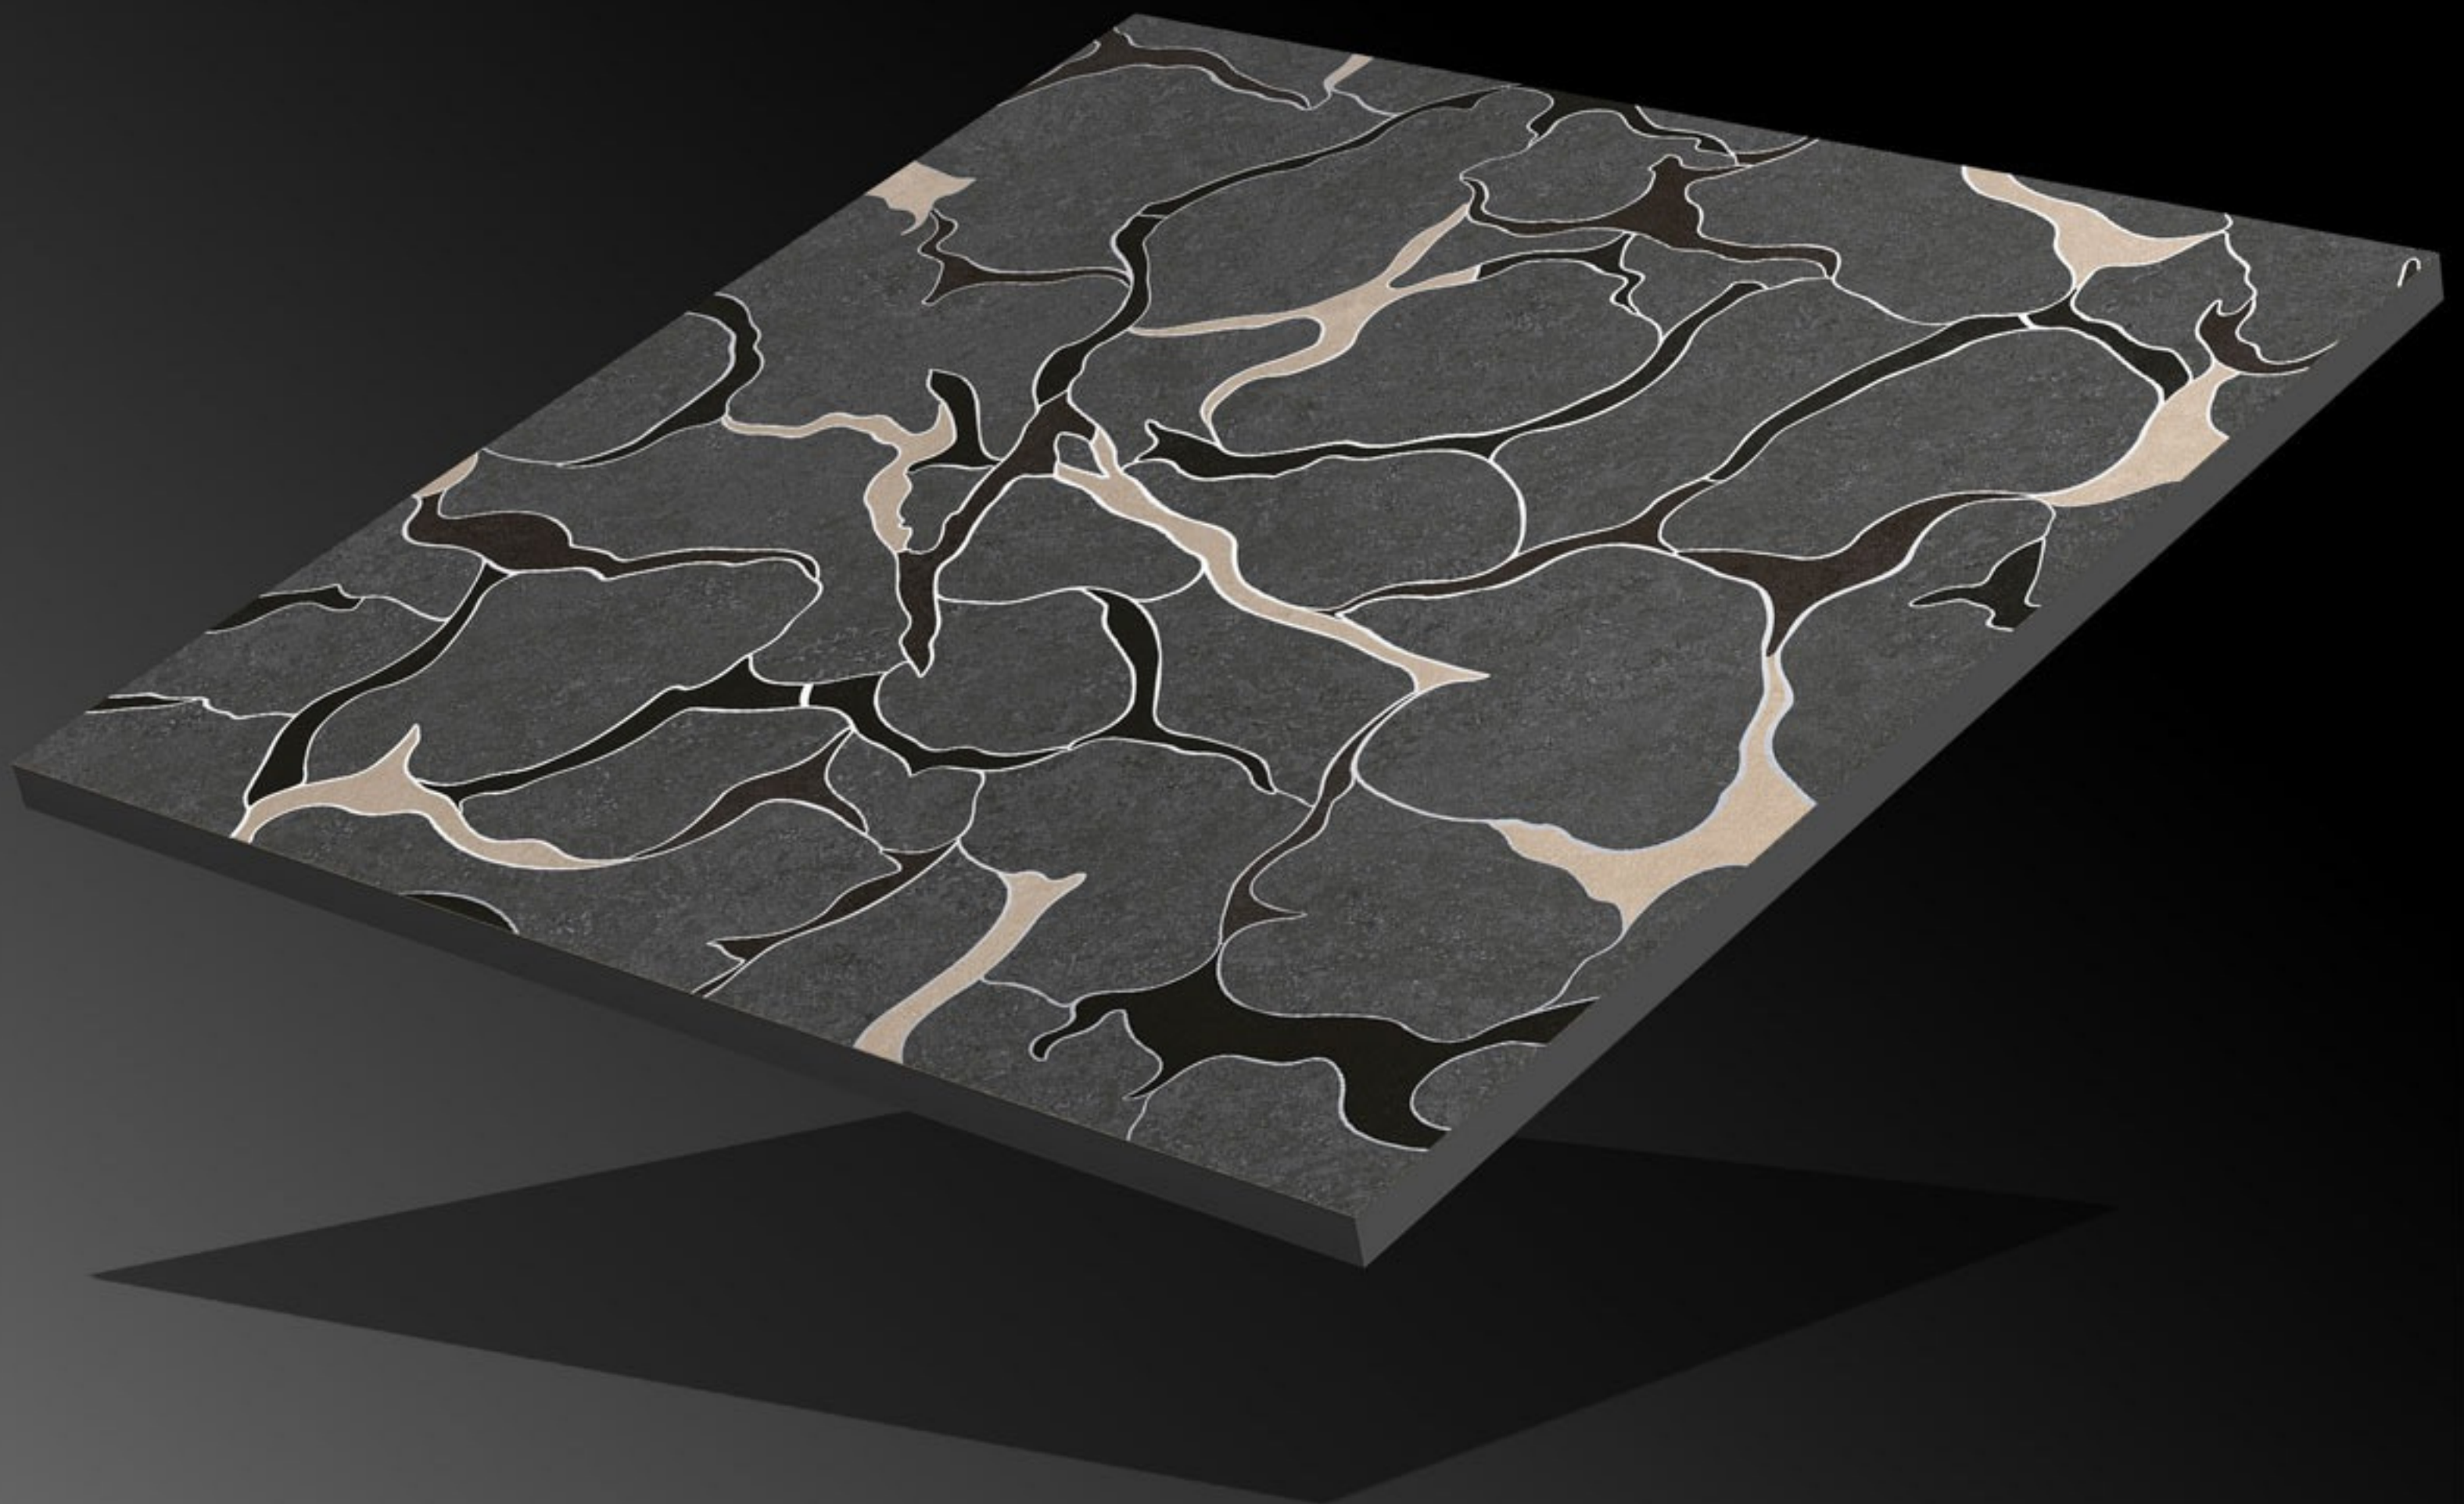

Finish:
Matt

Size:
600x600mm

Series:
Carving Series

CRV-170

Finish:
Matt

Size:
600x600mm

Series:
Carving Series

CRV-171