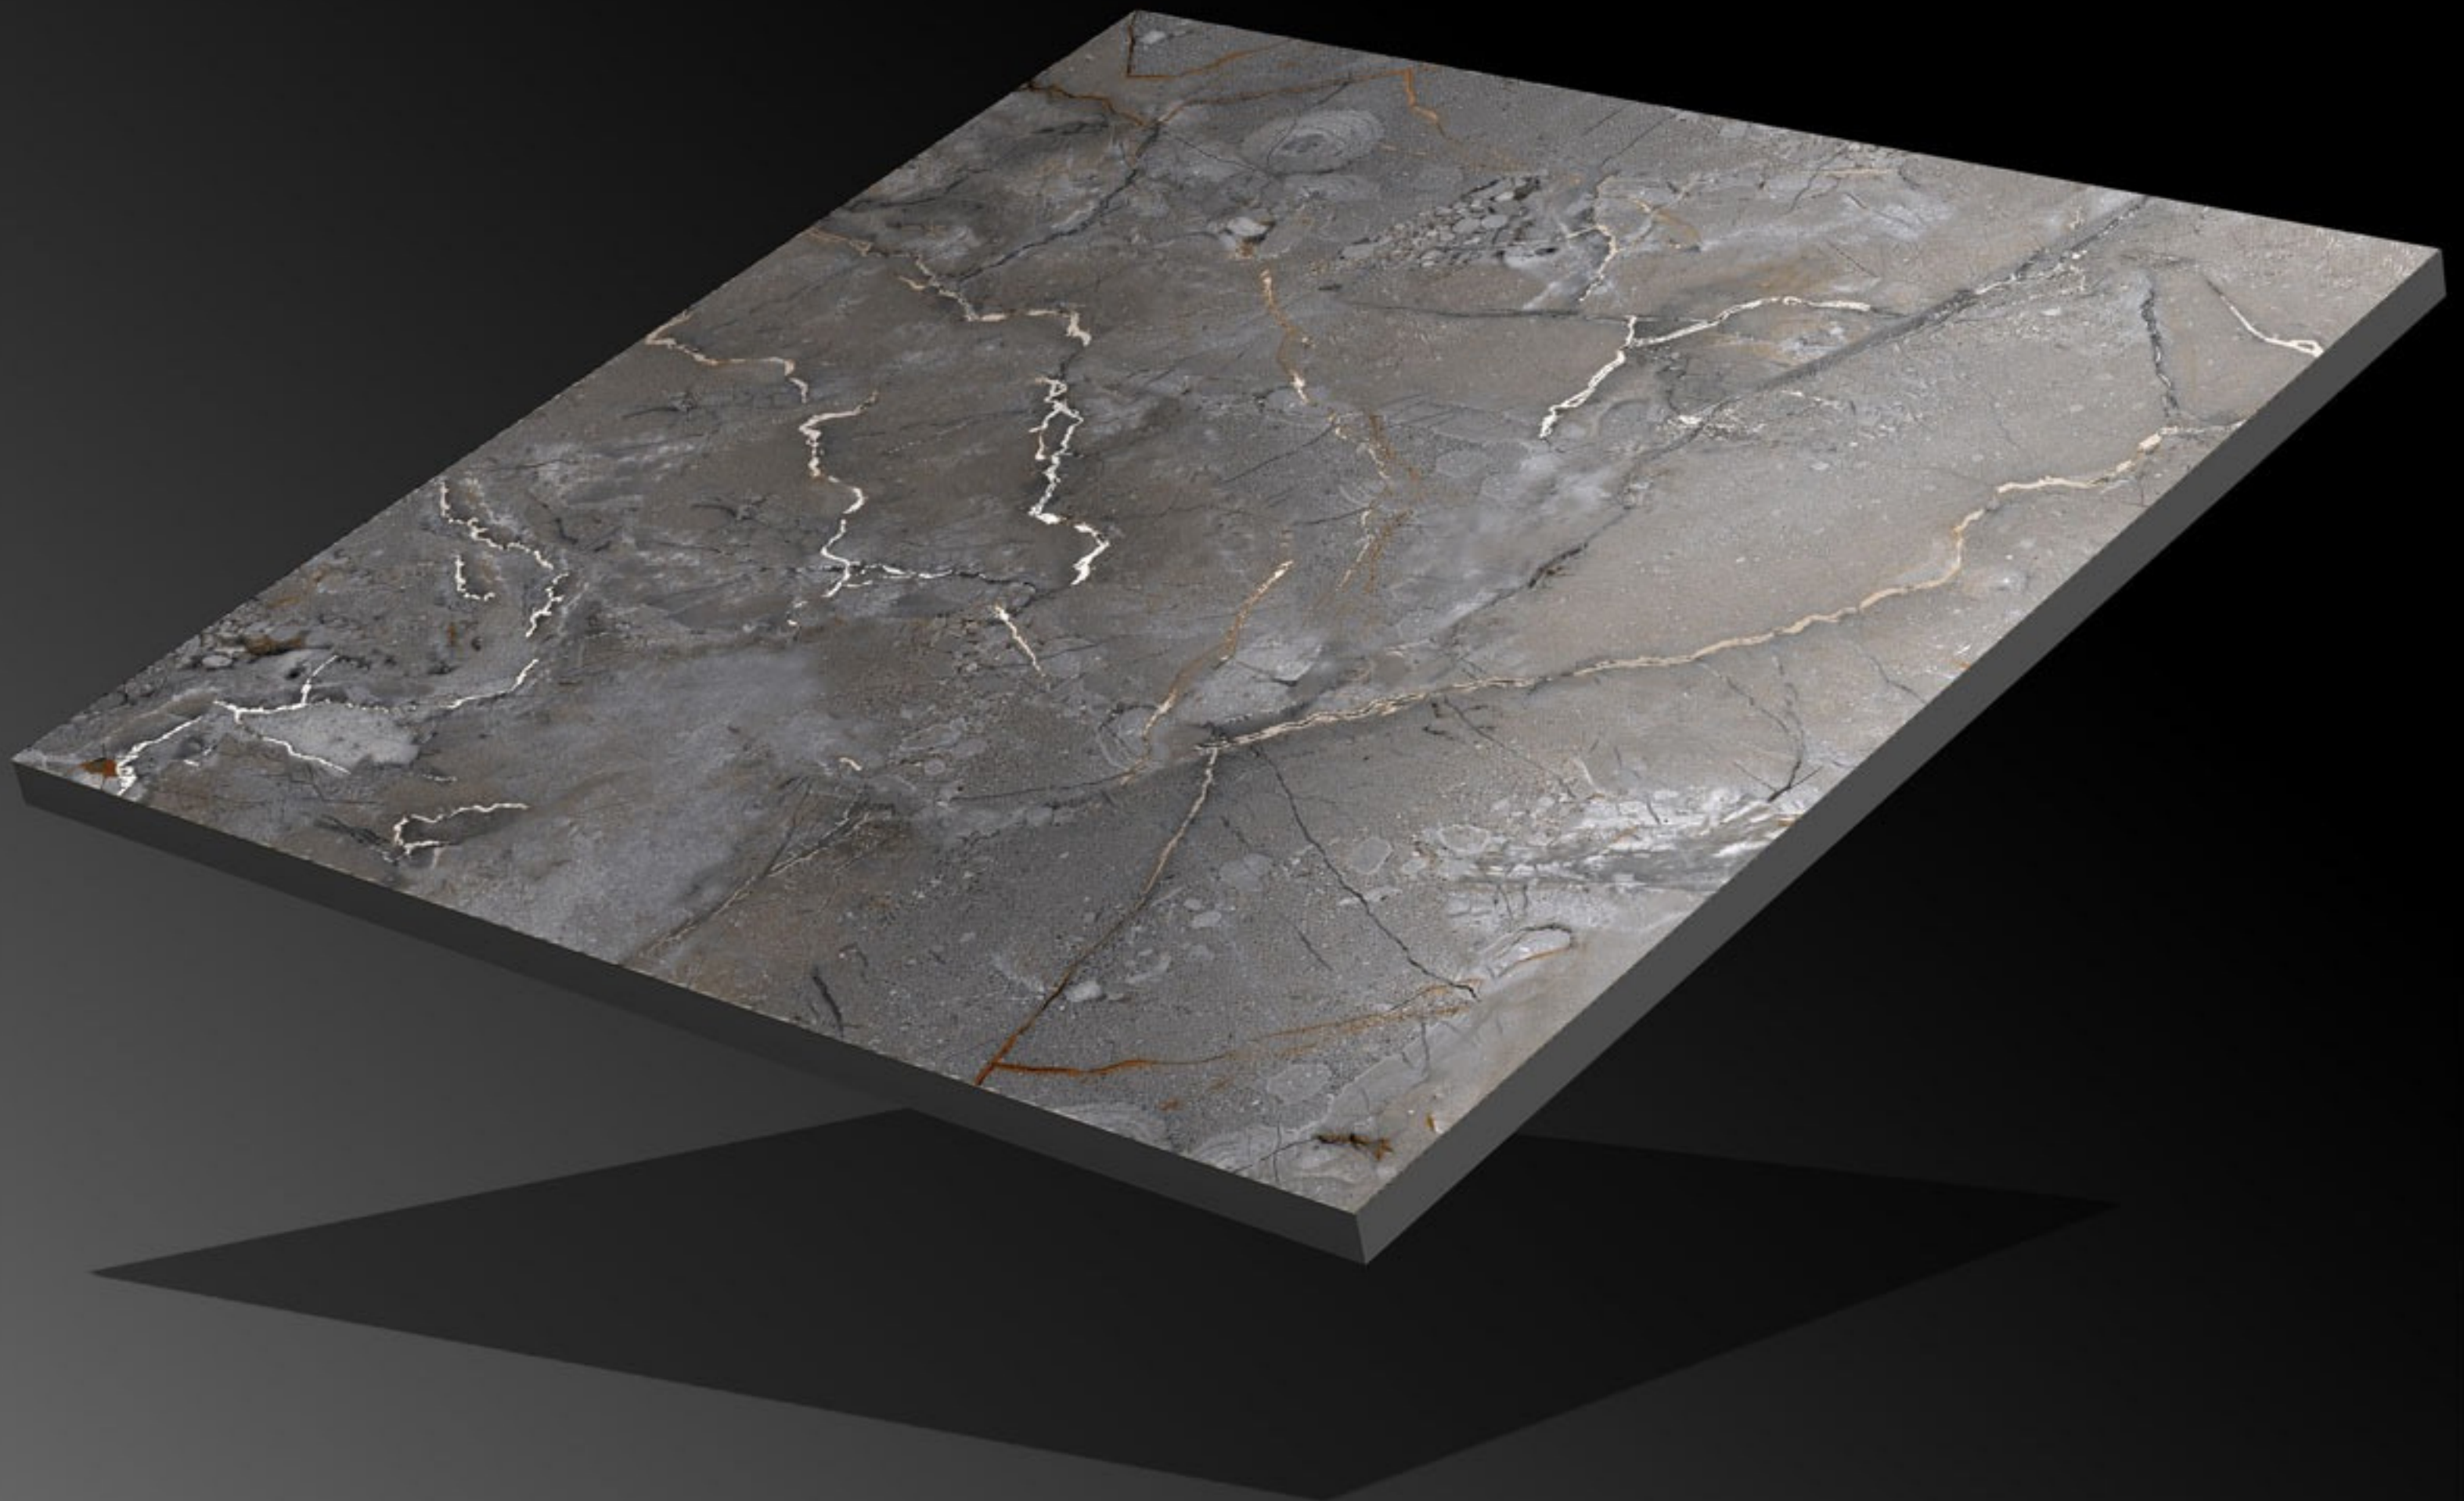

Finish:
Matt

Size:
600x600mm

Series:
Carving Series

CRV-132