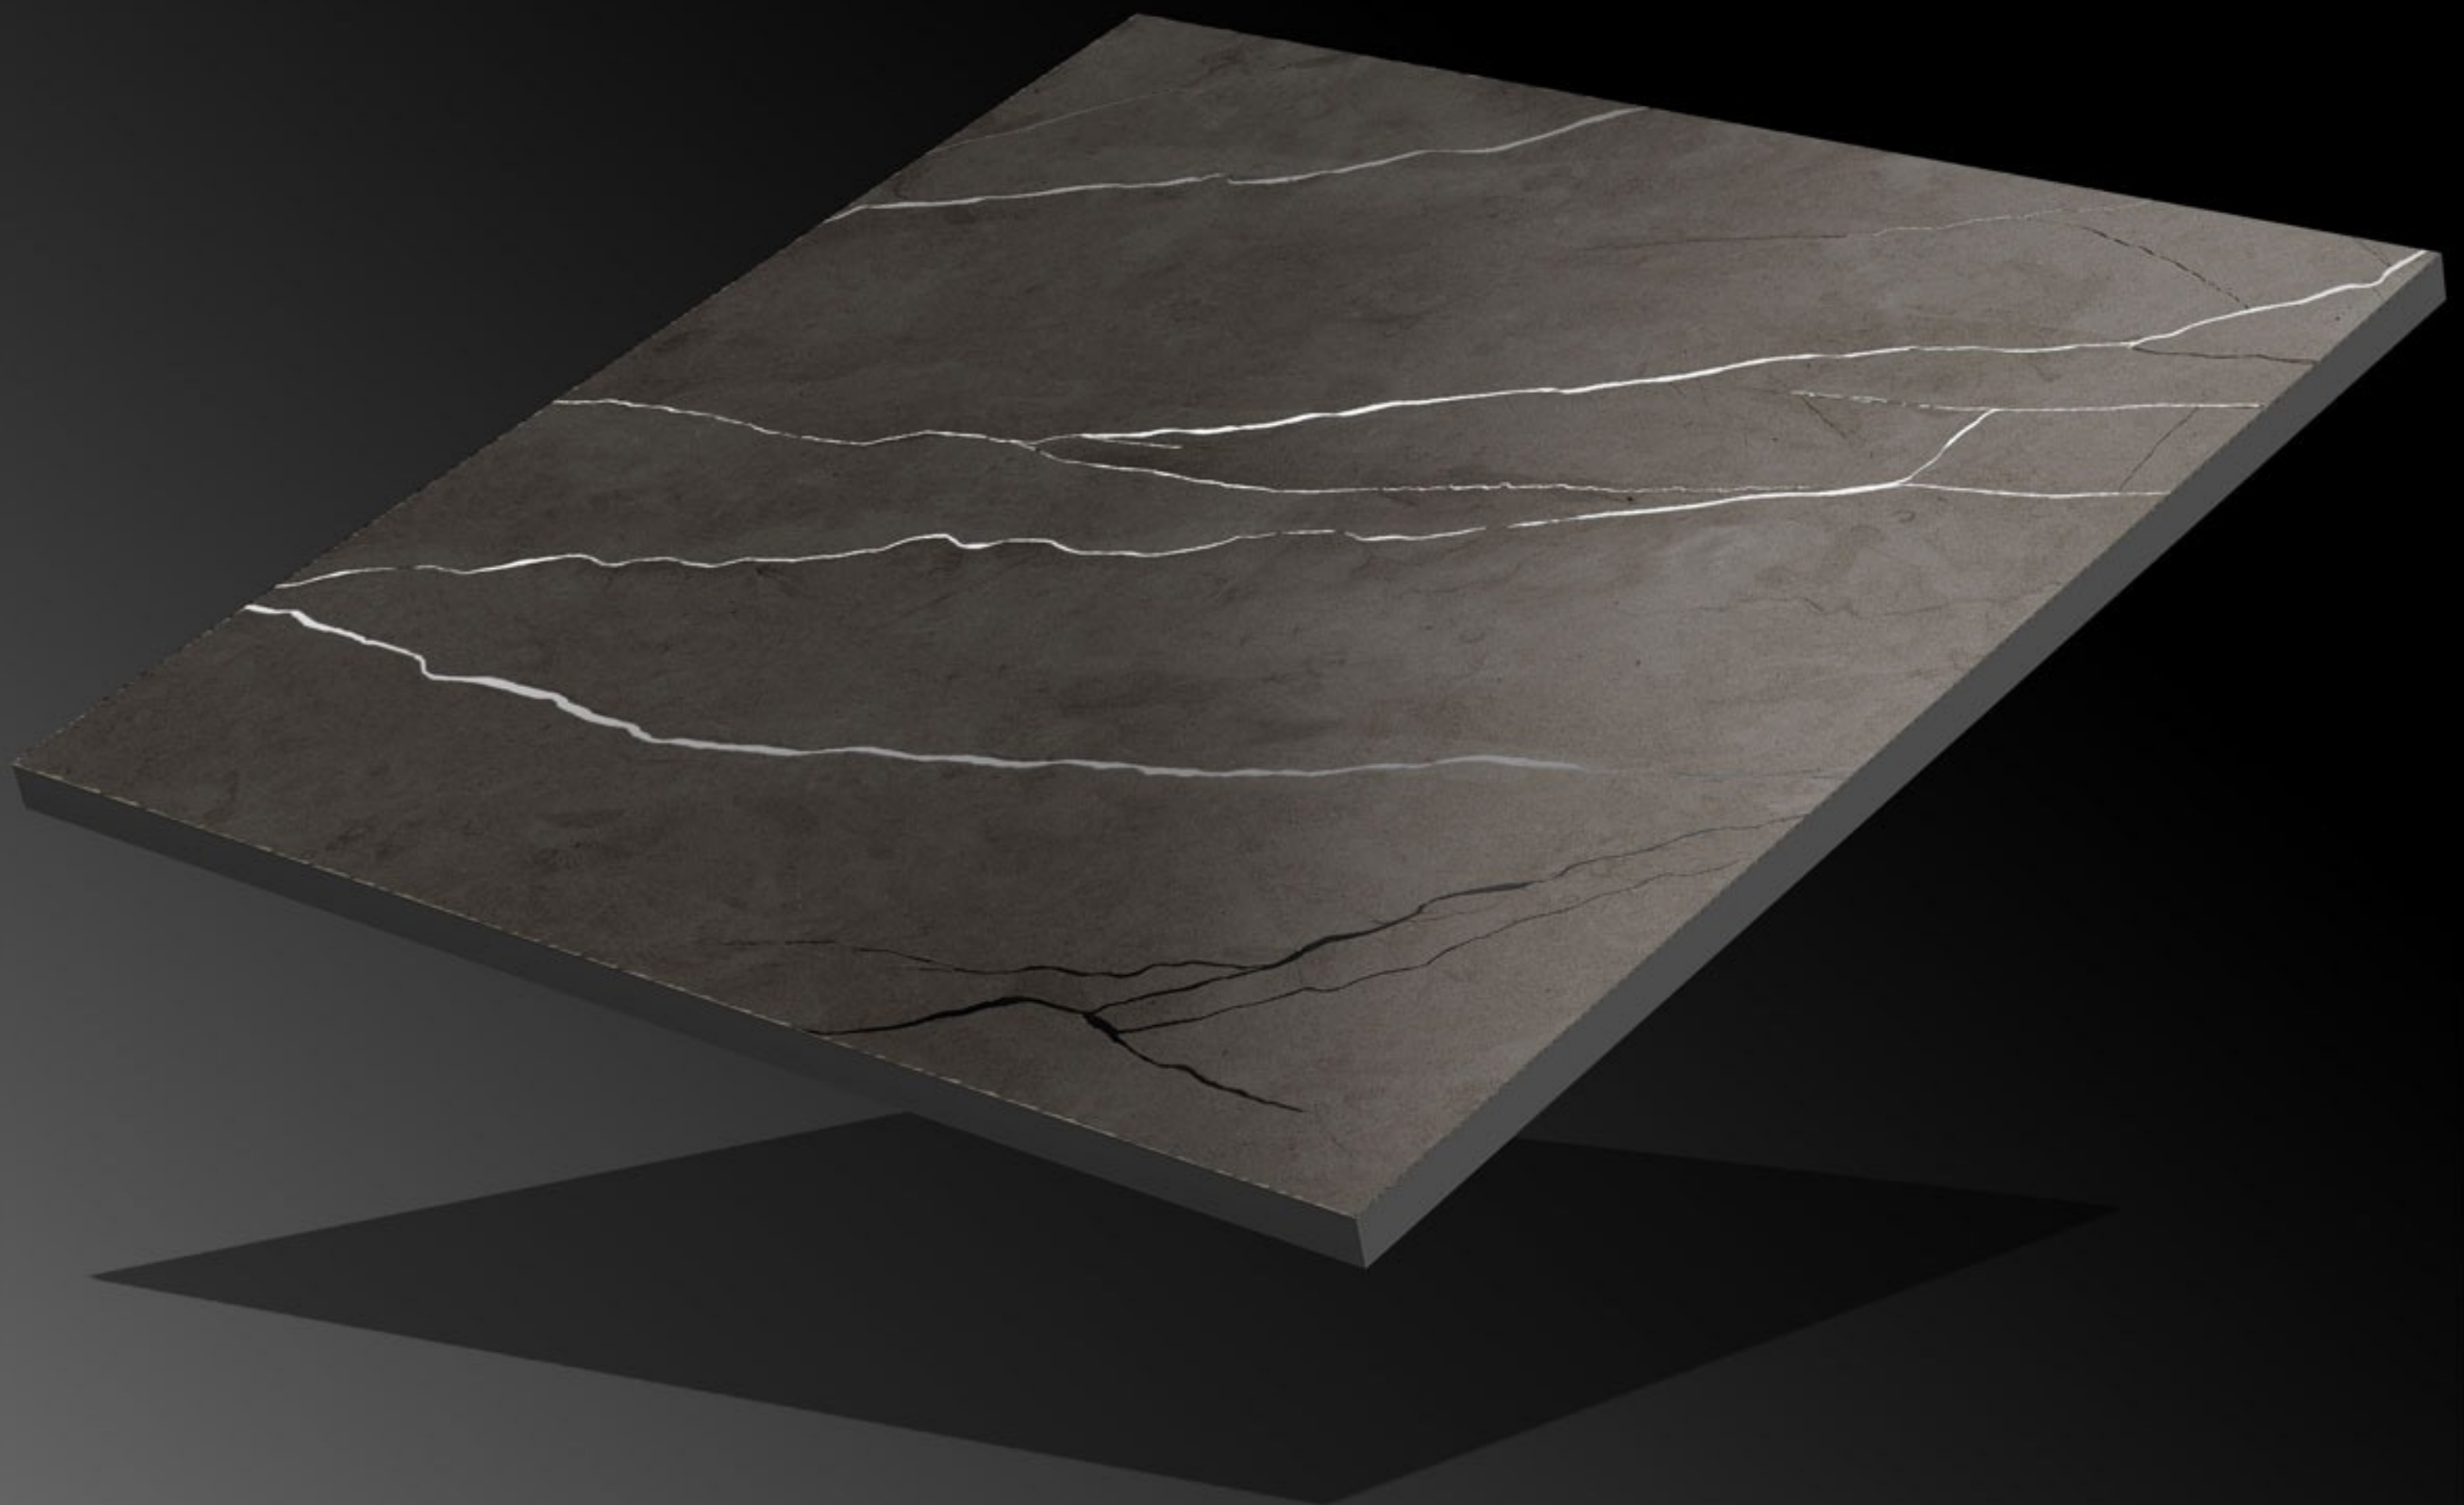

Finish:

Matt

Size:

600x600mm

Series:

Carving Series

CRV-126