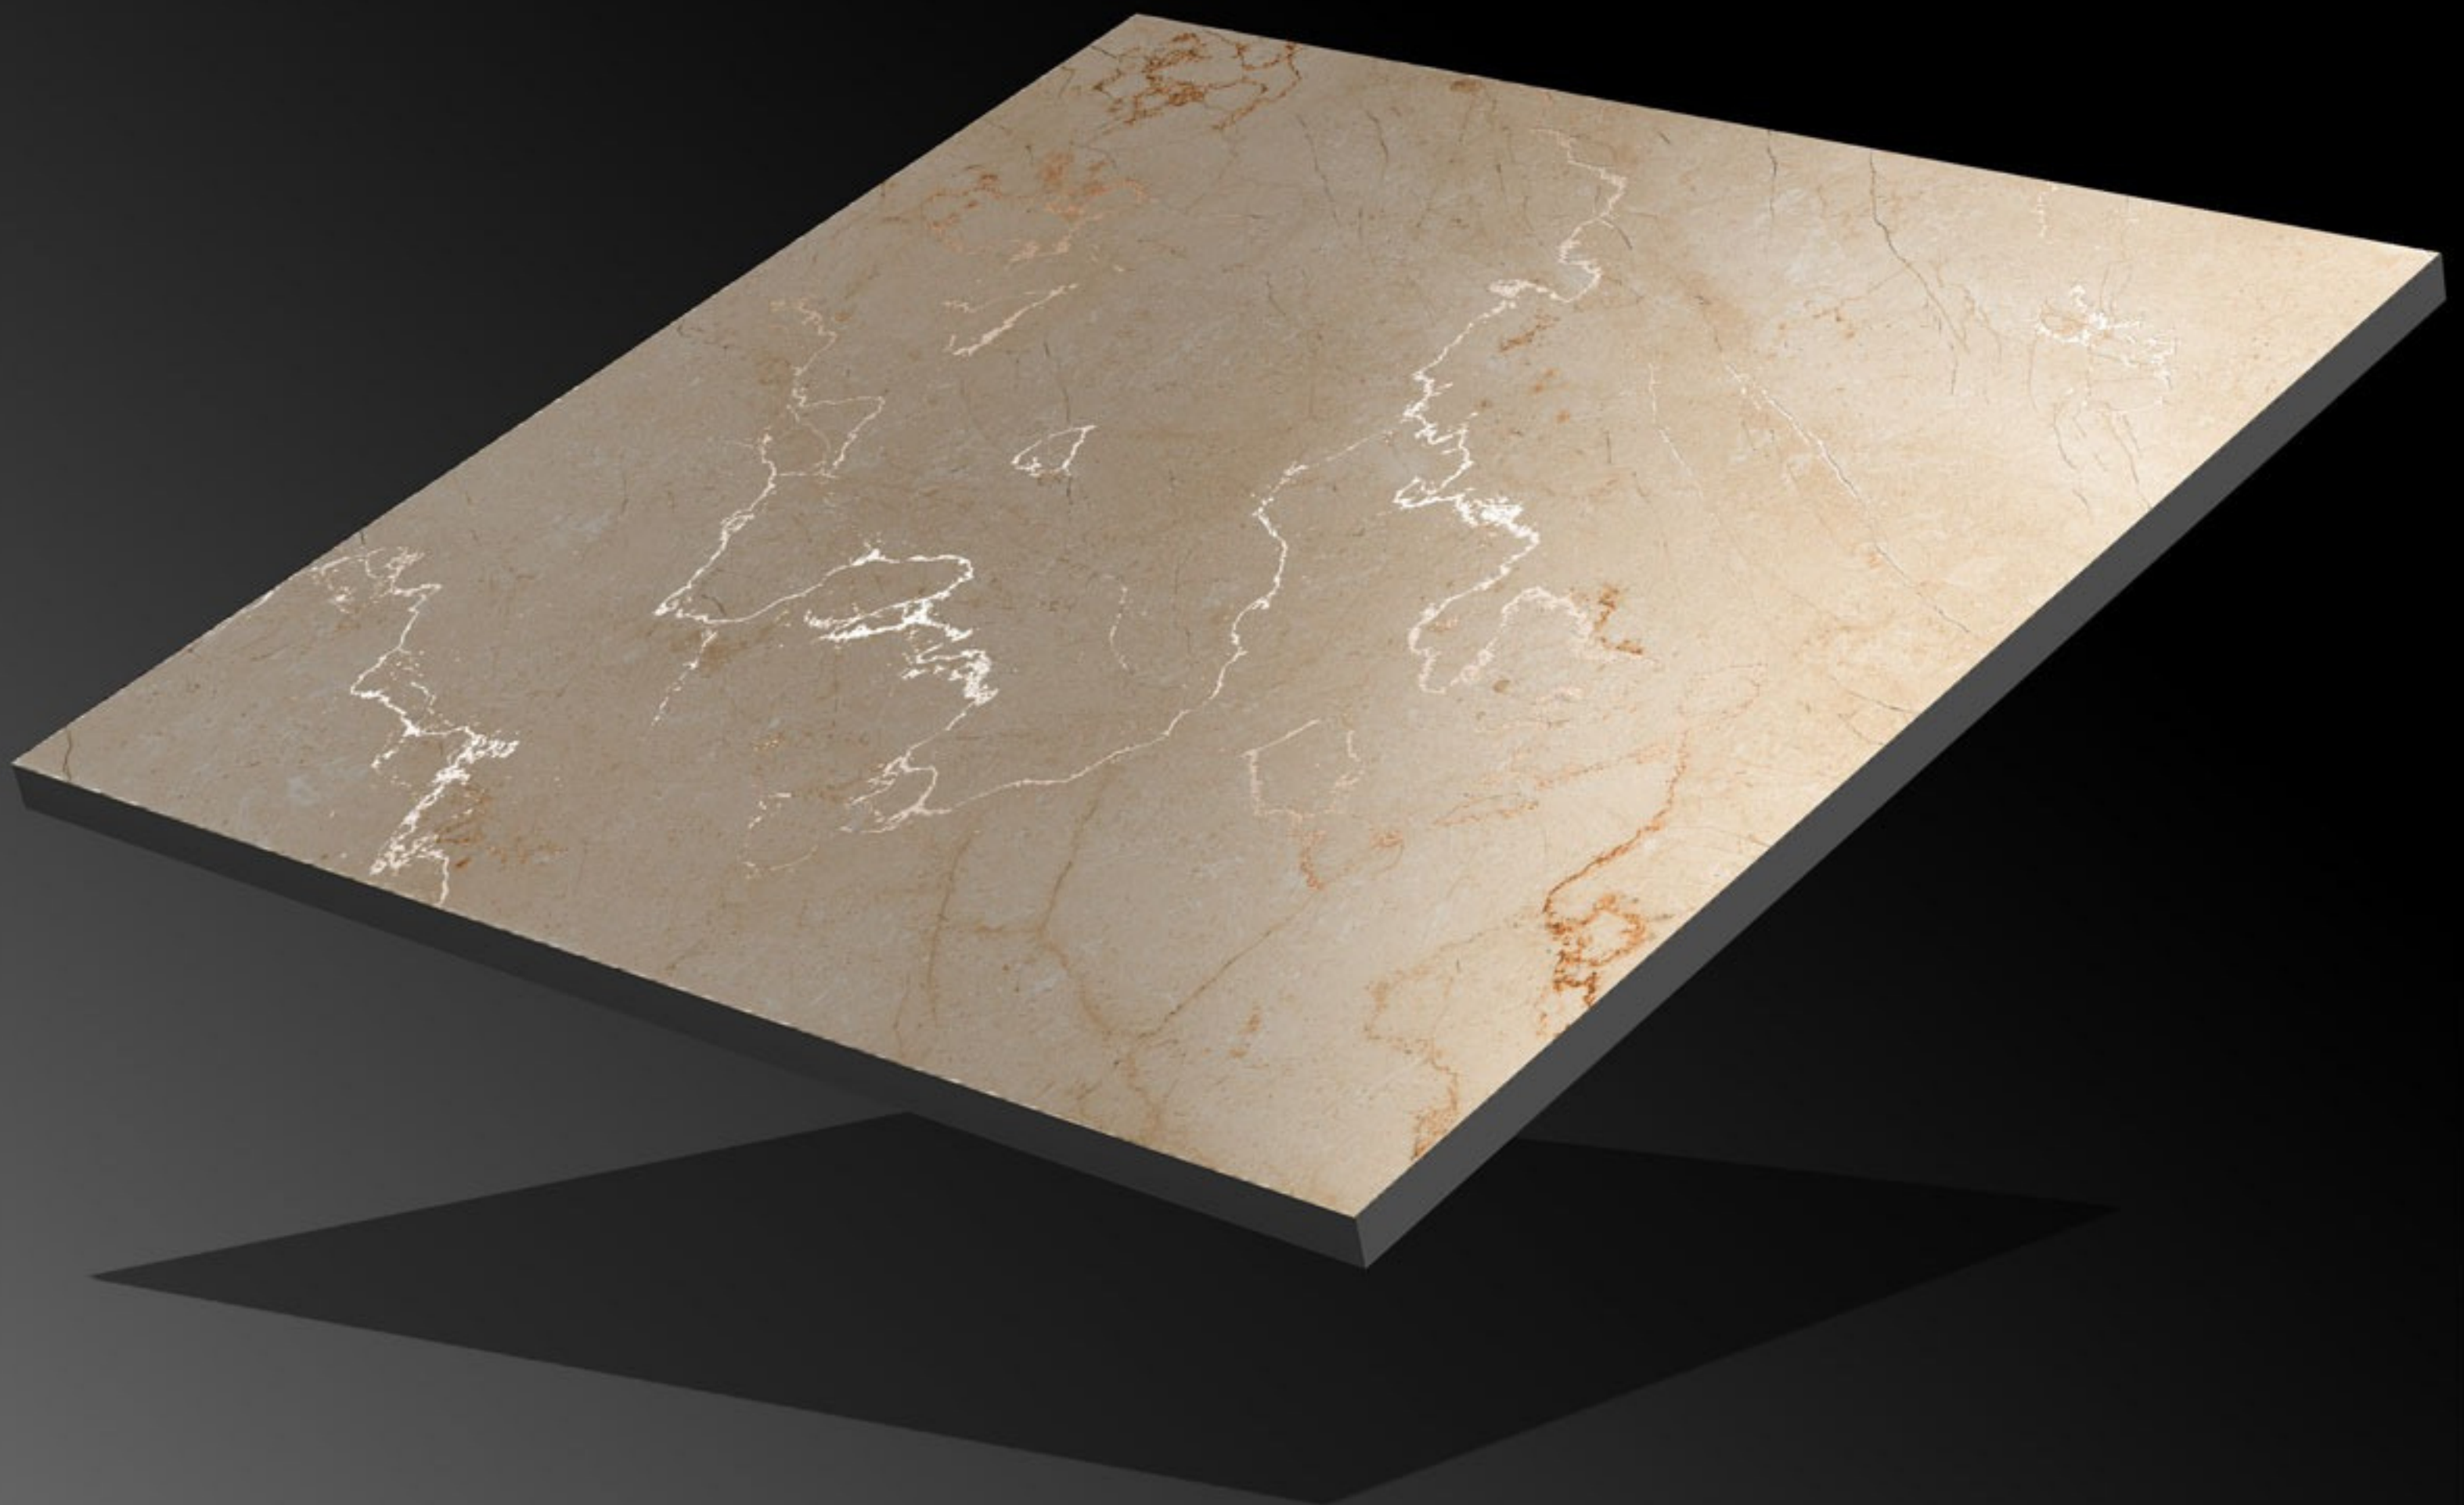

Finish:

Matt

Size:

600x600mm

Series:

Carving Series

CRV-139