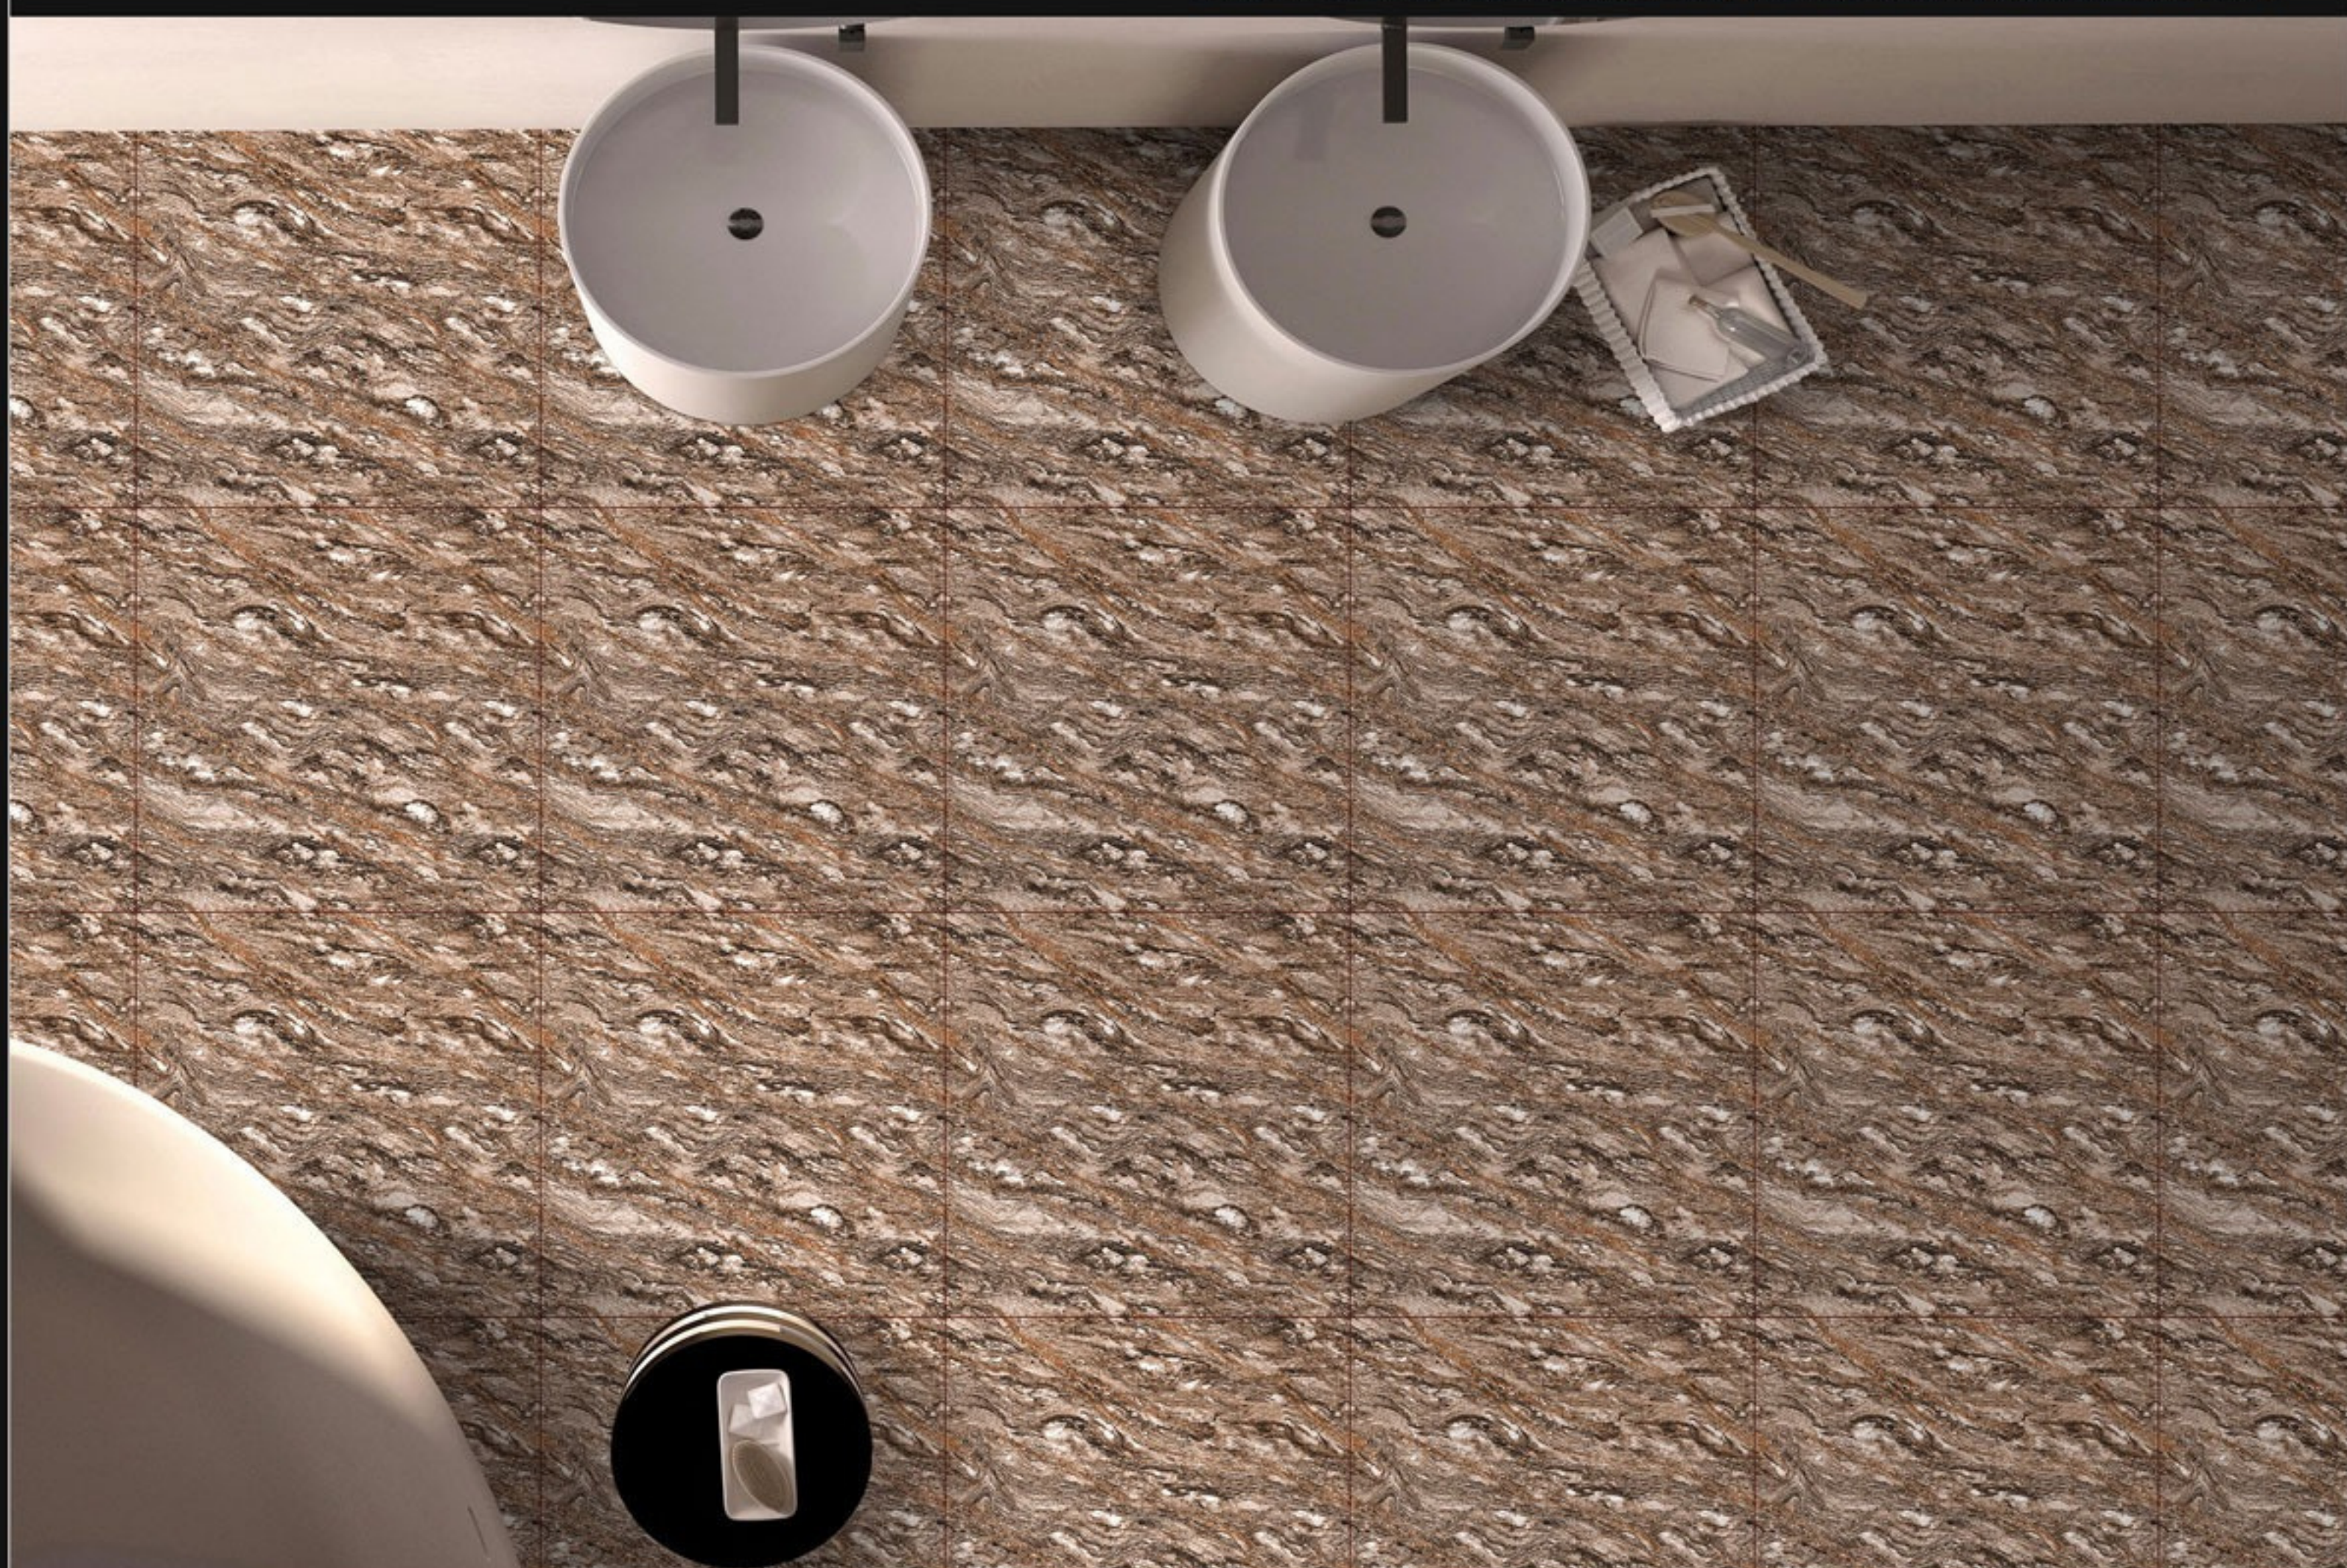

Finish:
Matt

Size:
600x600mm

Series:
Double Charge Series

40033