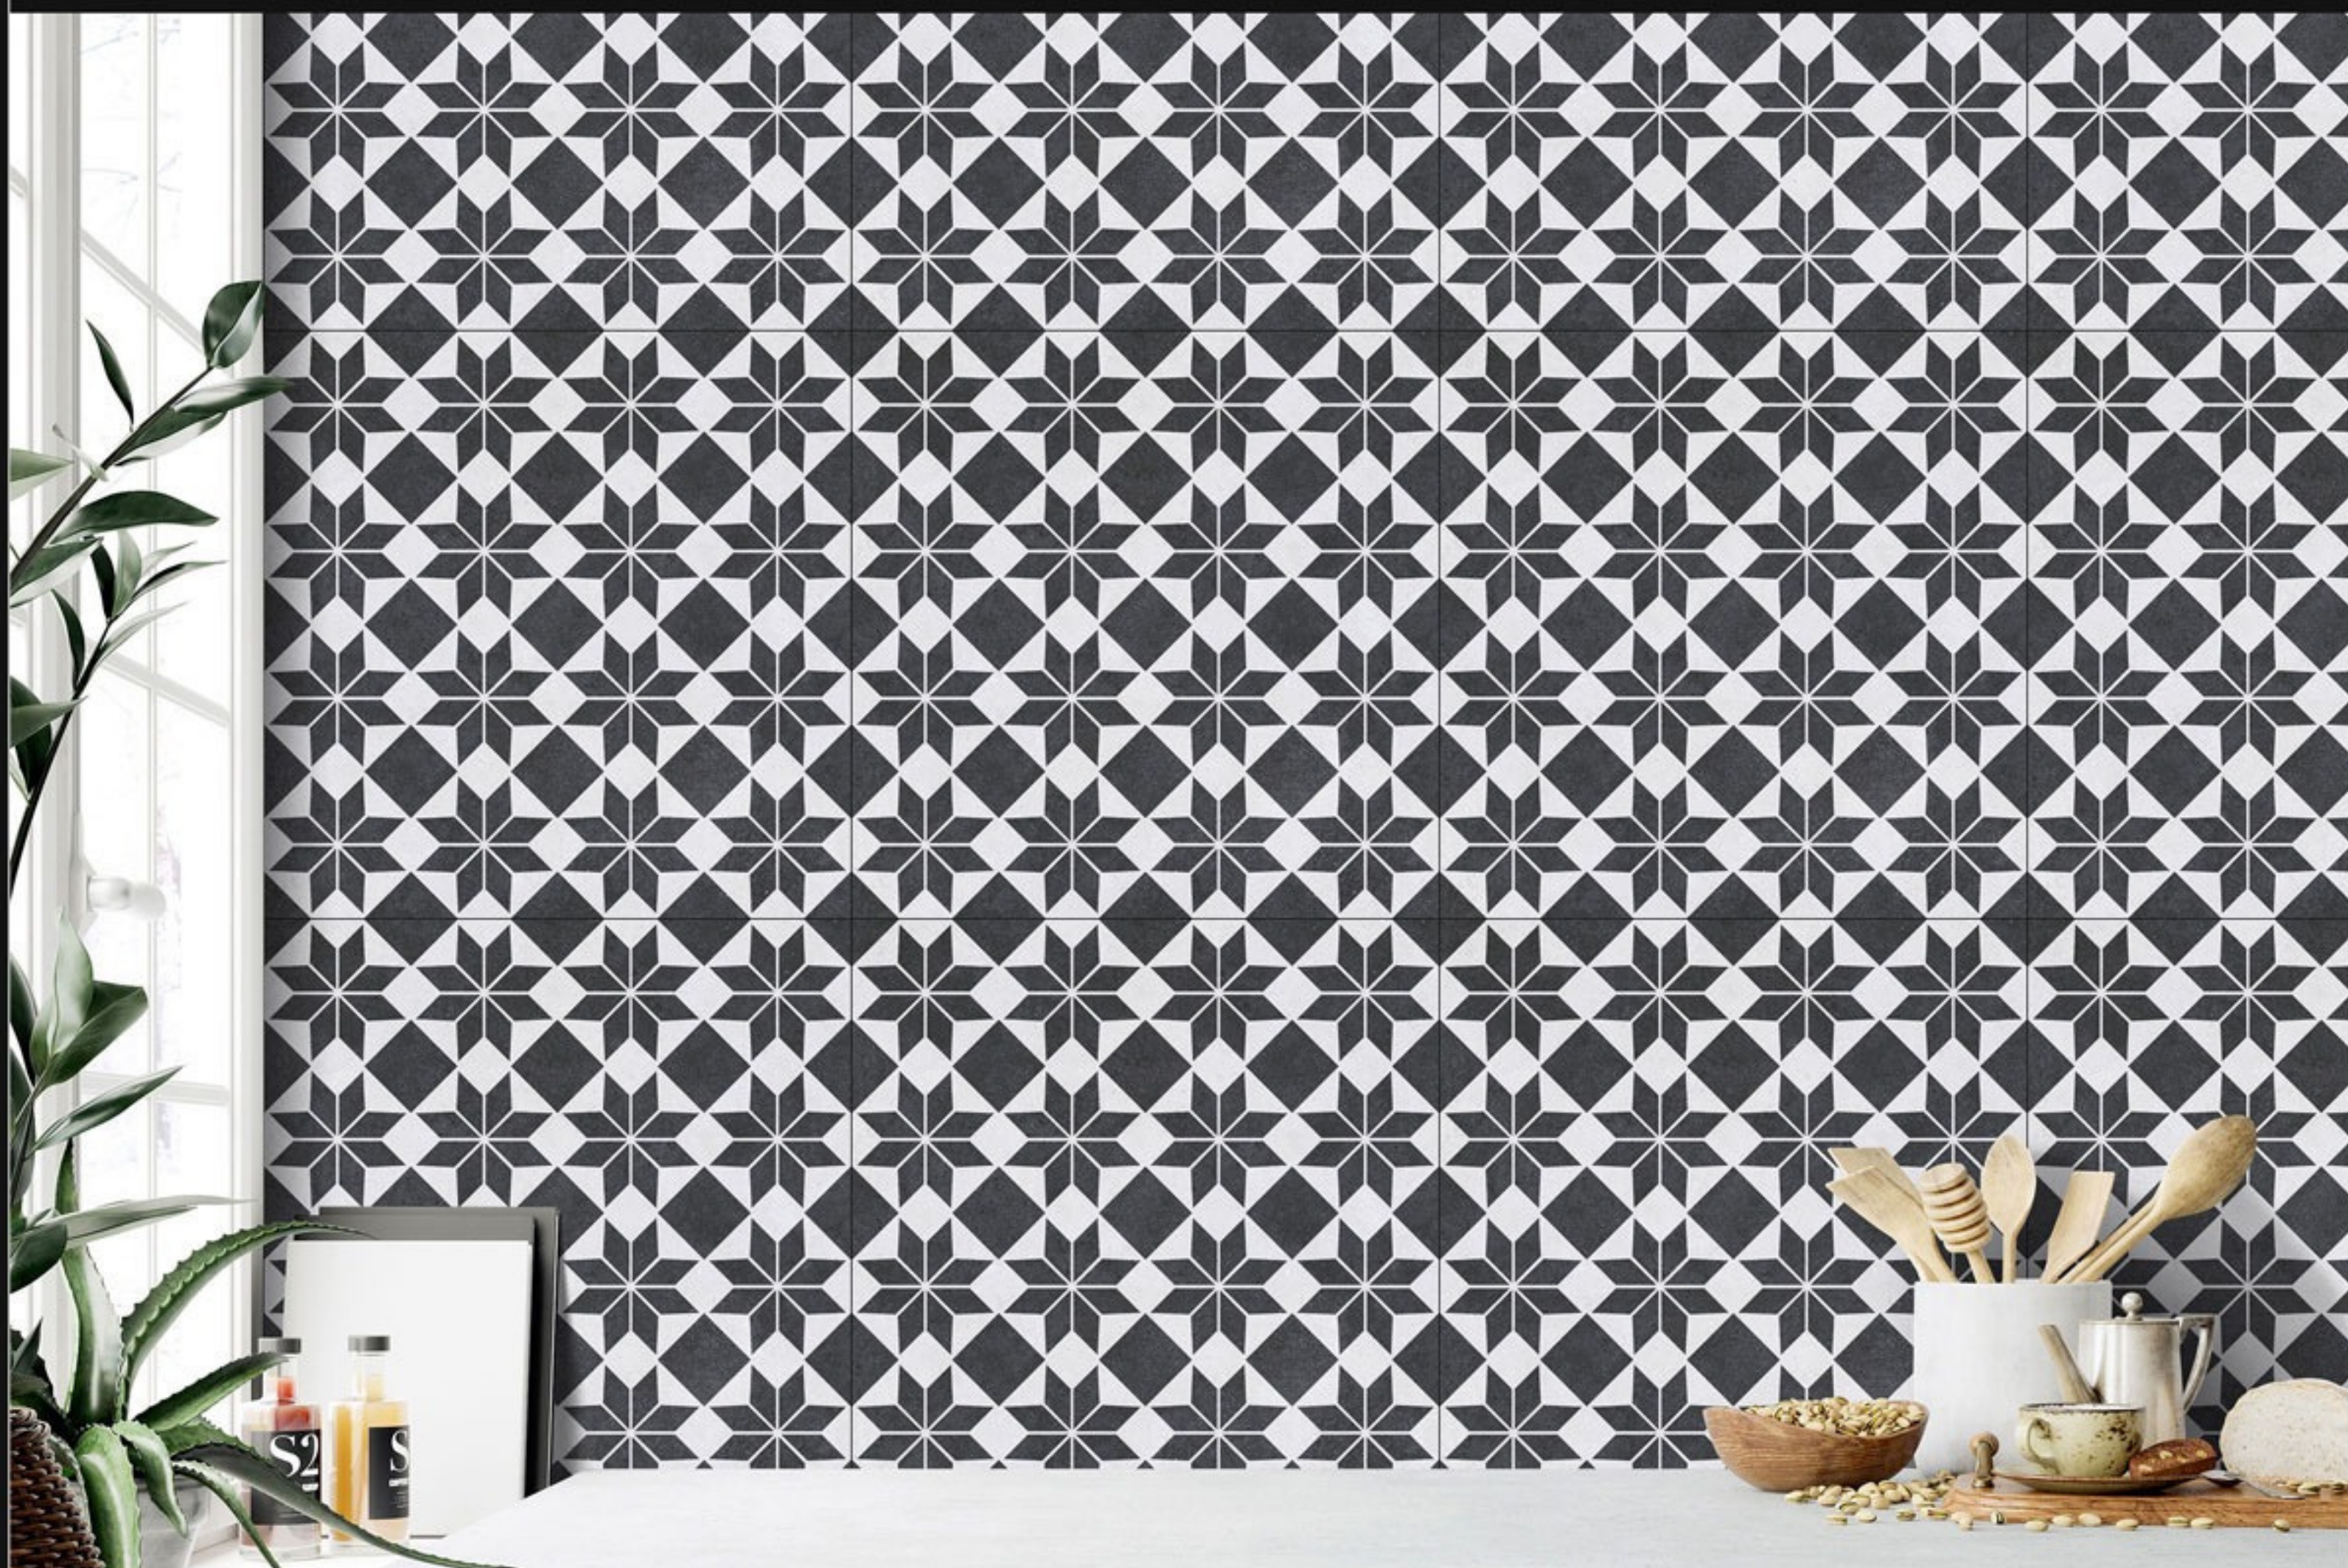

**25011**

Finish:

**Matt**

Size:

**600x600mm**

Series:

**Morrocon Series**

**25012**