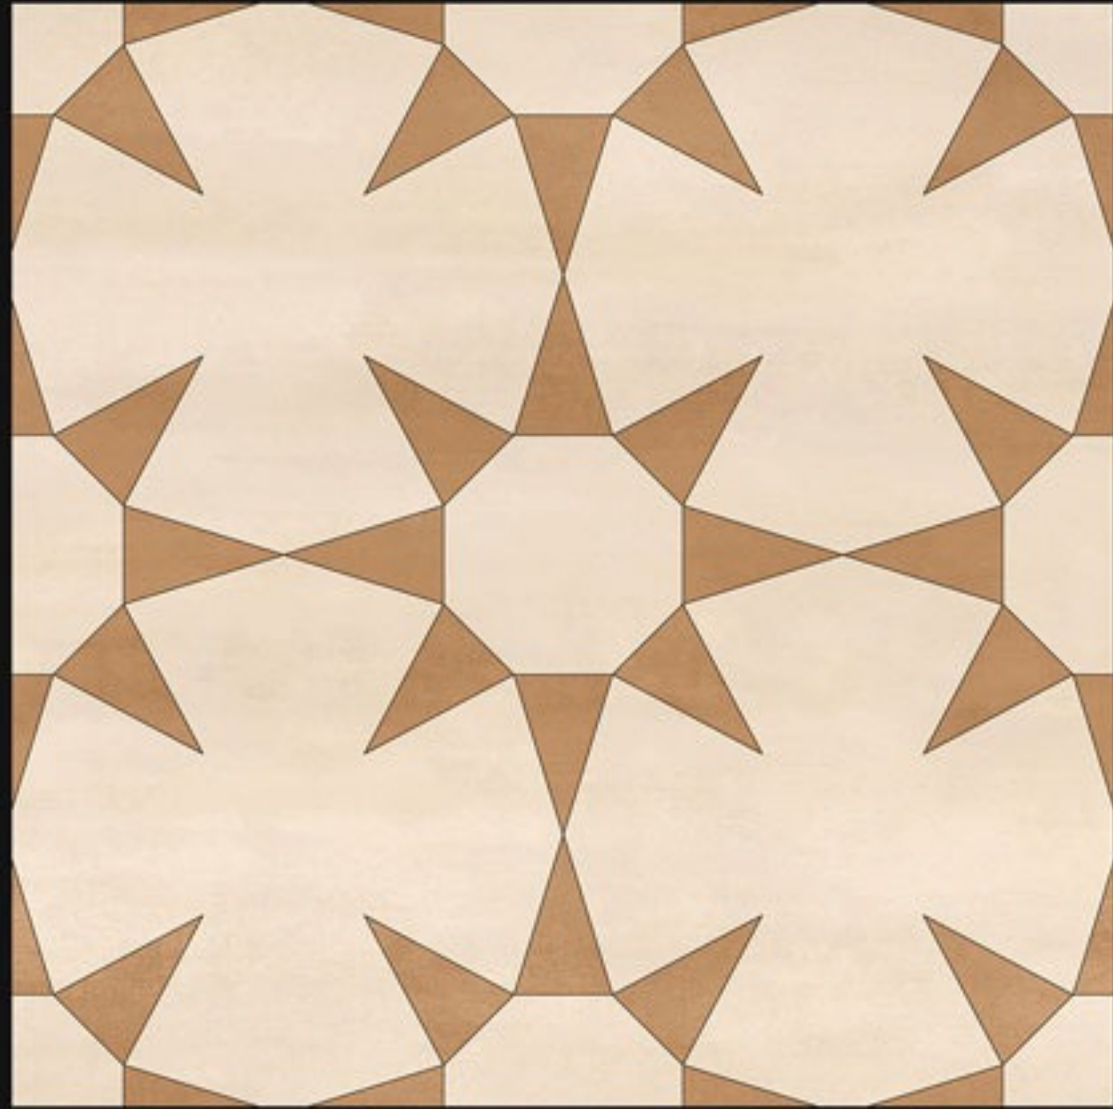

Finish:
Matt

Size:
600x600mm

Series:
Morrocon Series

60058