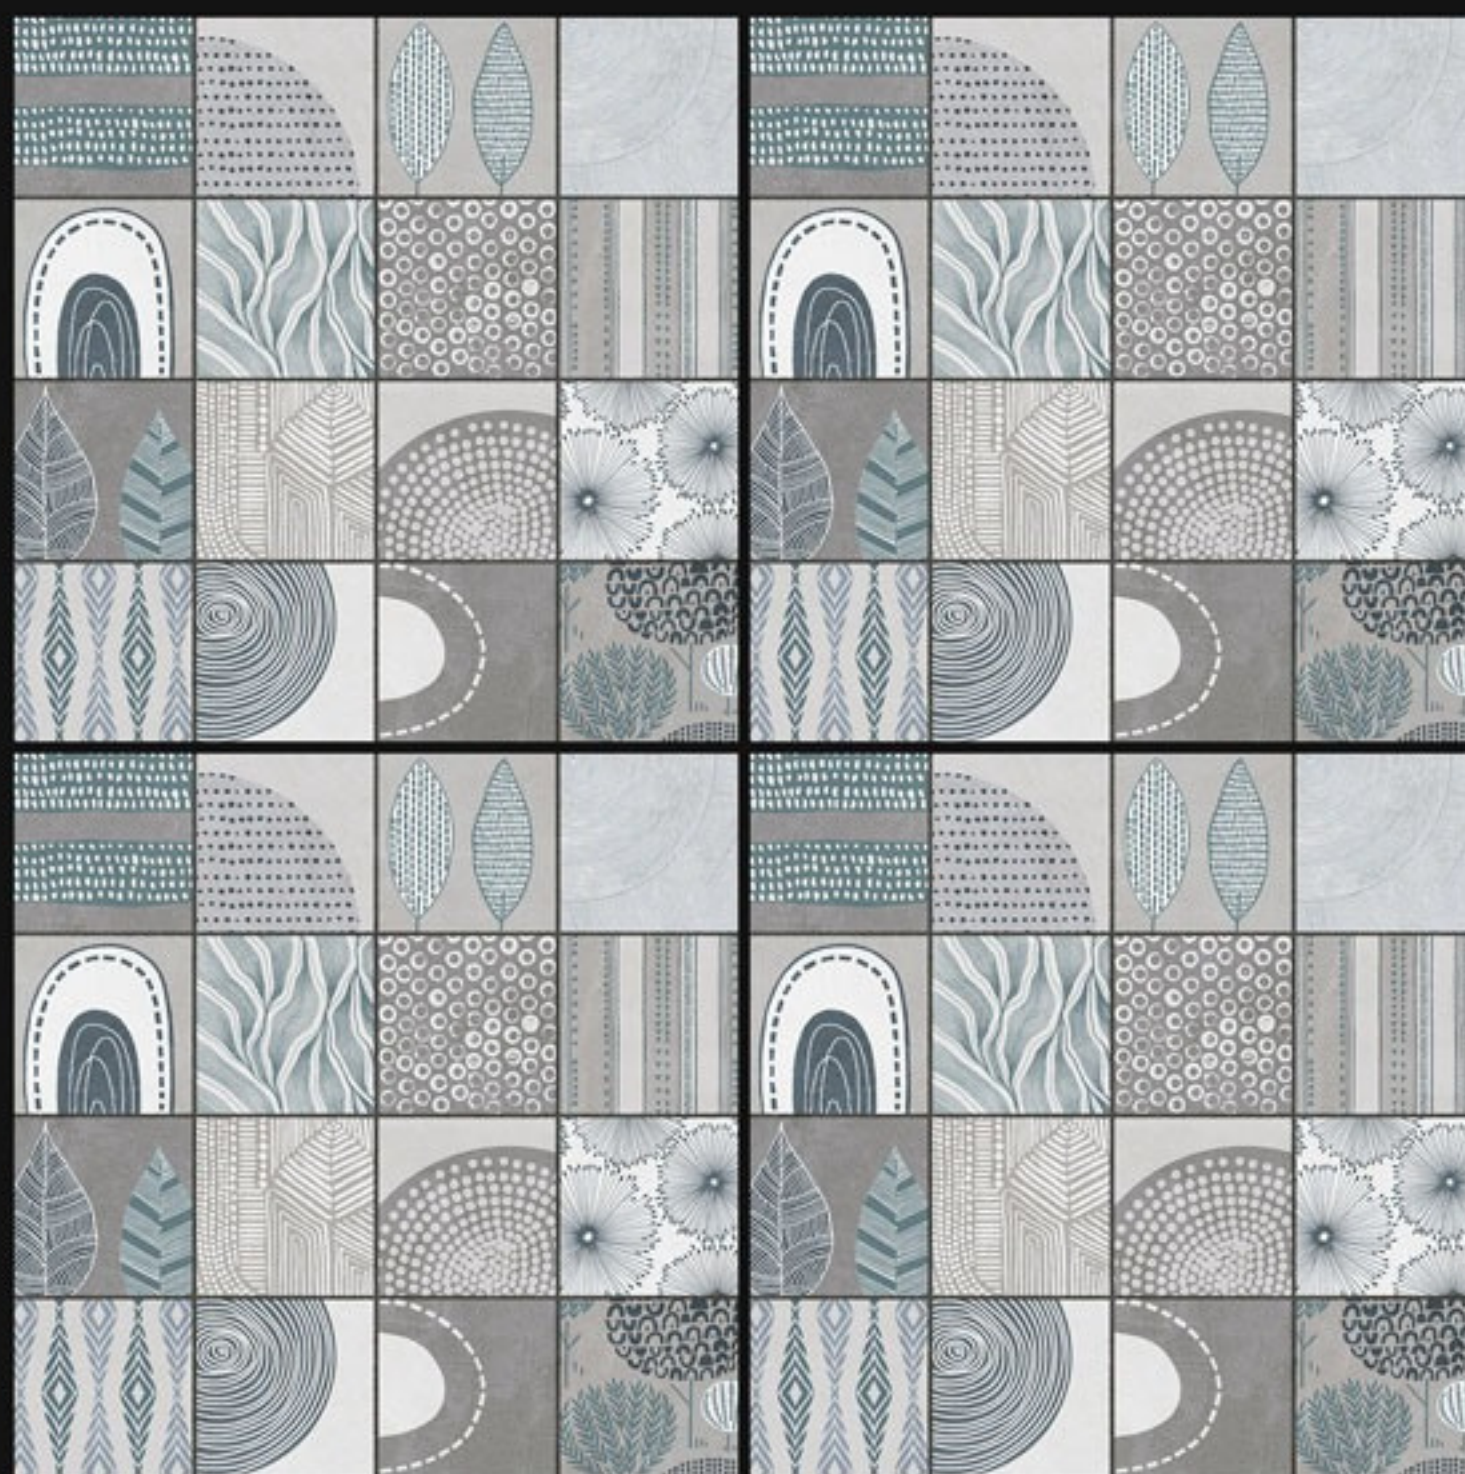

Finish:
Matt

Size:
600x600mm

Series:
Morrocon Series

25006