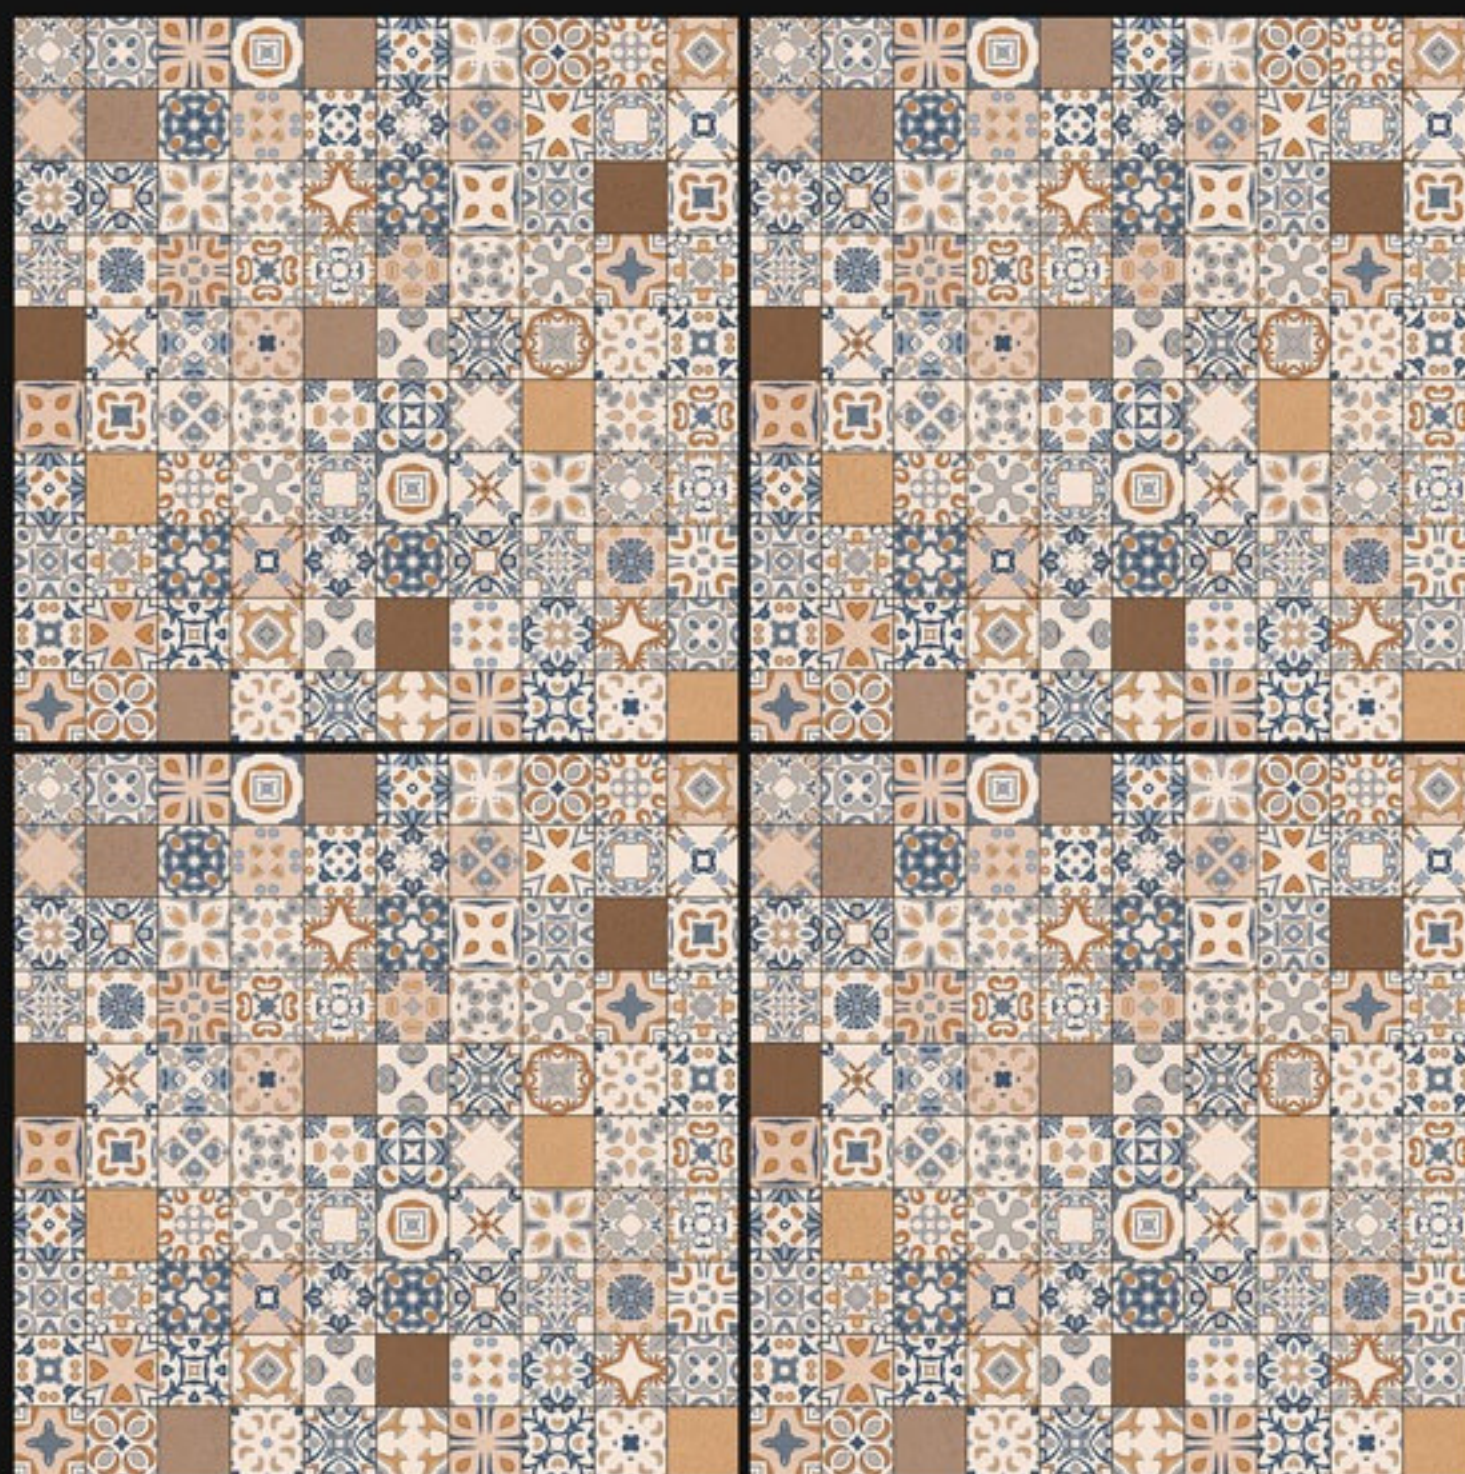

**Morrocon Series**

**60093**

Finish:  
**Matt**

Size:  
**600x600mm**

Series:  
**Morrocon Series**

**60097**

Finish:  
**Matt**

Size:  
**600x600mm**

Series:  
**Morrocon Series**

**60101**

Finish:  
**Matt**

Size:  
**600x600mm**

Series:  
**Morrocon Series**

**60105**

Finish:  
**Matt**

Size:  
**600x600mm**