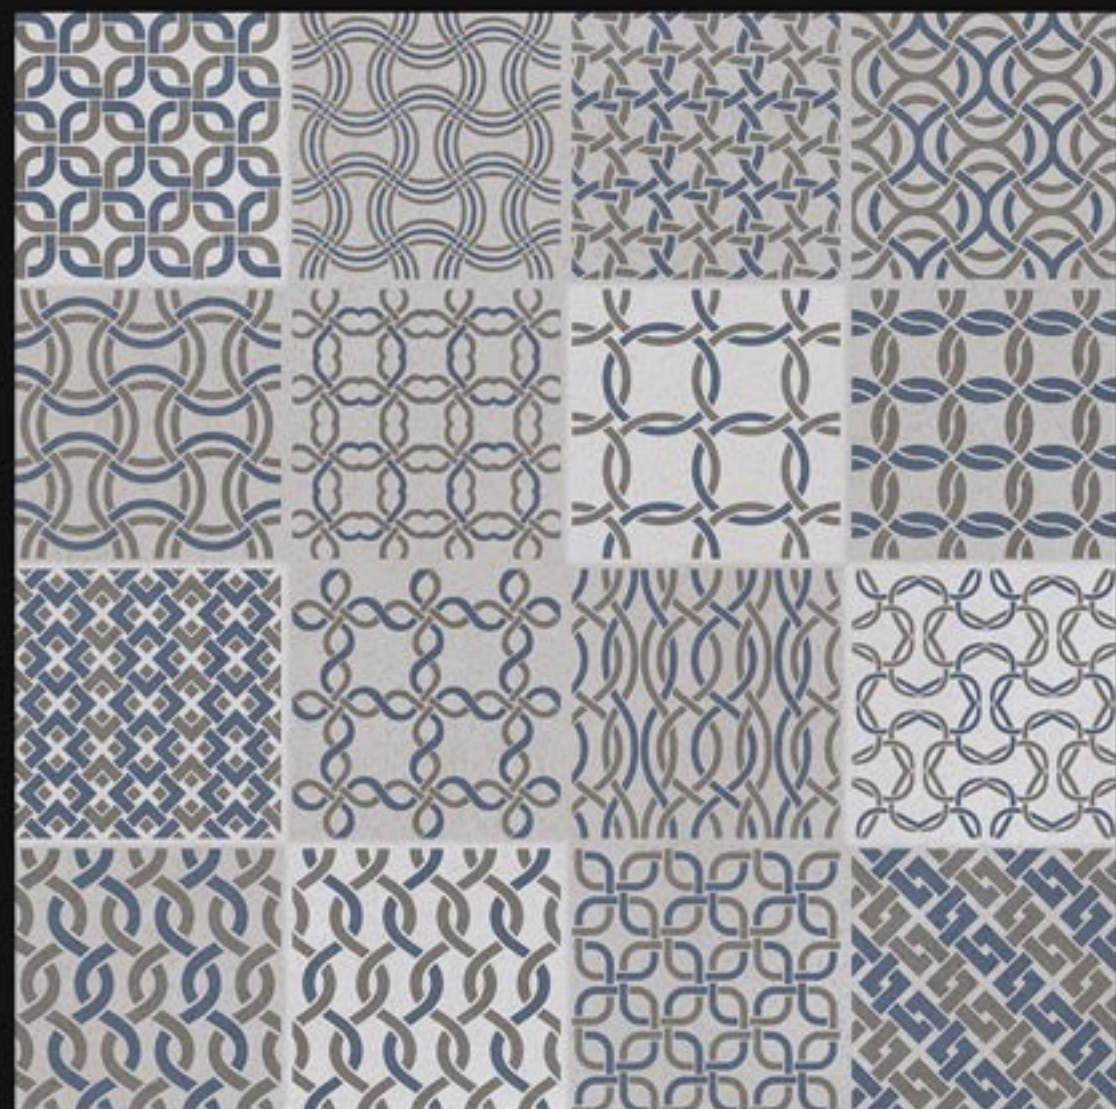

Size:  
**600x600mm**

Series:  
**Morrocon Series**

**60082**

Finish:  
**Matt**

Size:  
**600x600mm**

Series:  
**Morrocon Series**

**60086**

Finish:  
**Matt**

Size:  
**600x600mm**

Series:  
**Morrocon Series**

**60090**

Finish:

**Matt**

Size:

**600x600mm**

Series:

**Morrocon Series**

**60093**

Finish:  
**Matt**

Size:  
**600x600mm**

Series:  
**Morrocon Series**

**60097**

Finish:  
**Matt**

Size:  
**600x600mm**