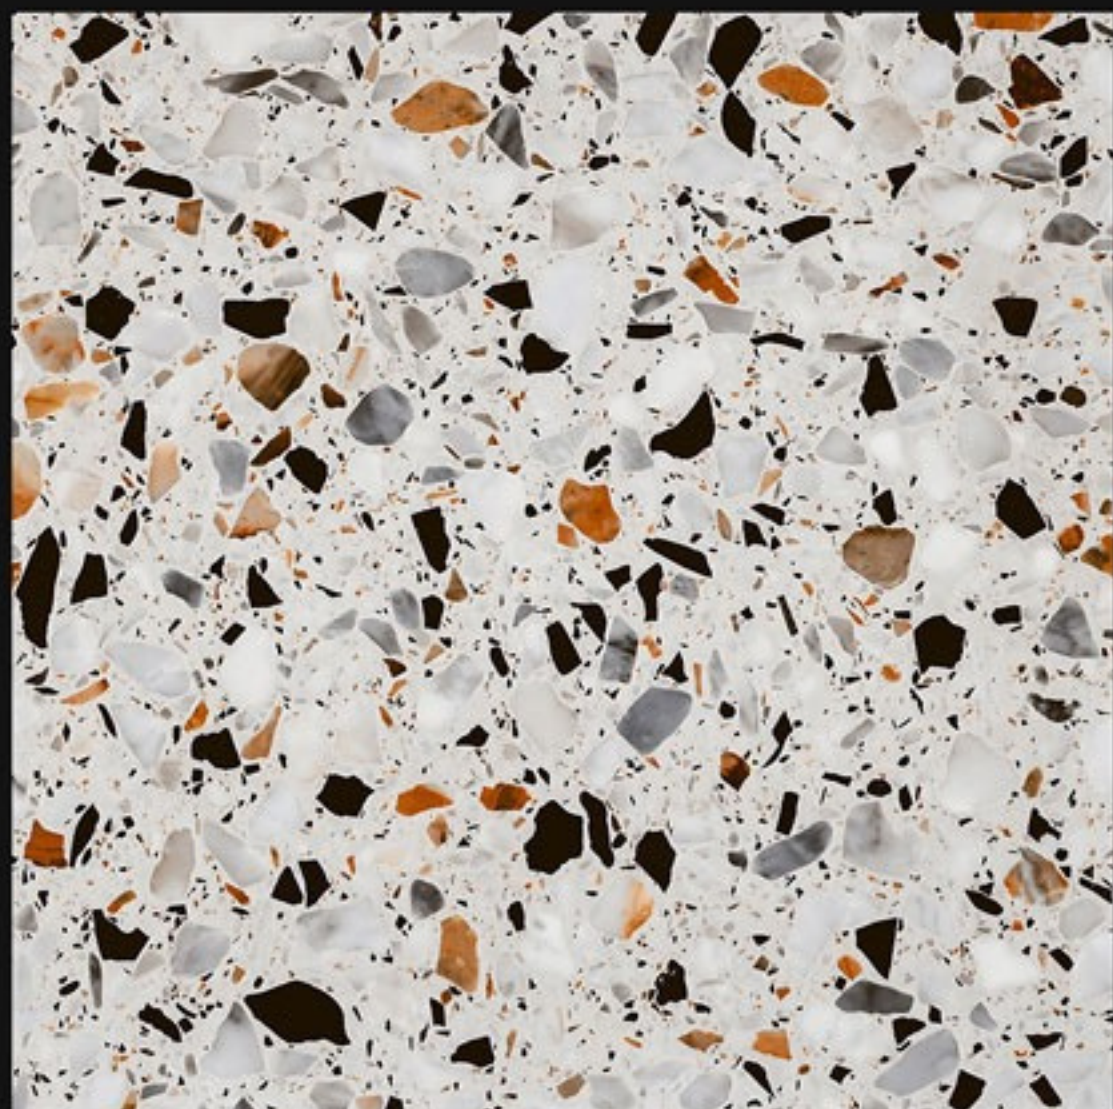

Finish:

Matt

Size:

600x600mm

Series:

Terrazzo Series

45001

Finish: