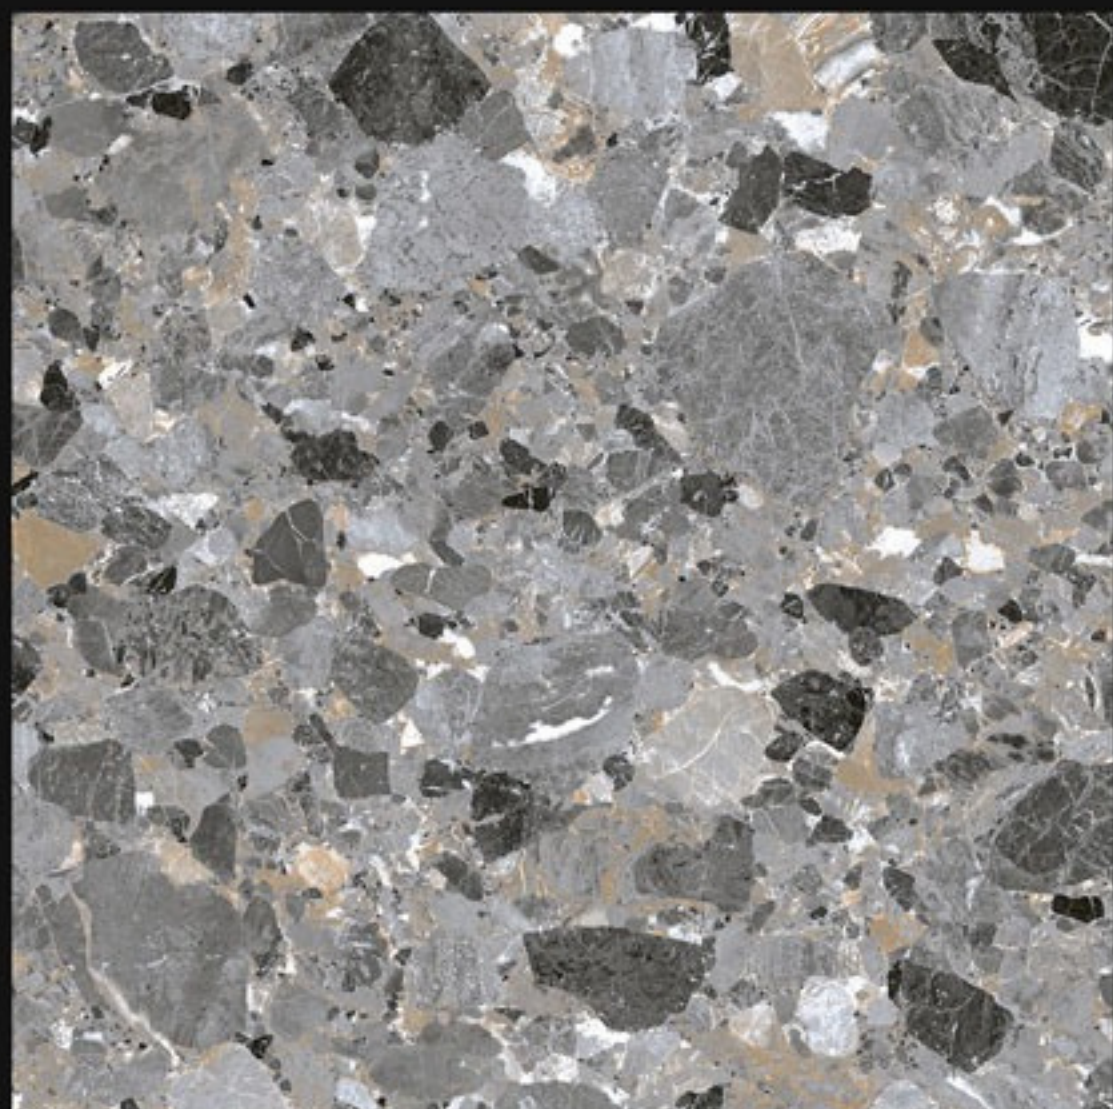

Finish:
Matt

Size:
600x600mm

Series:
Terrazzo Series

45032