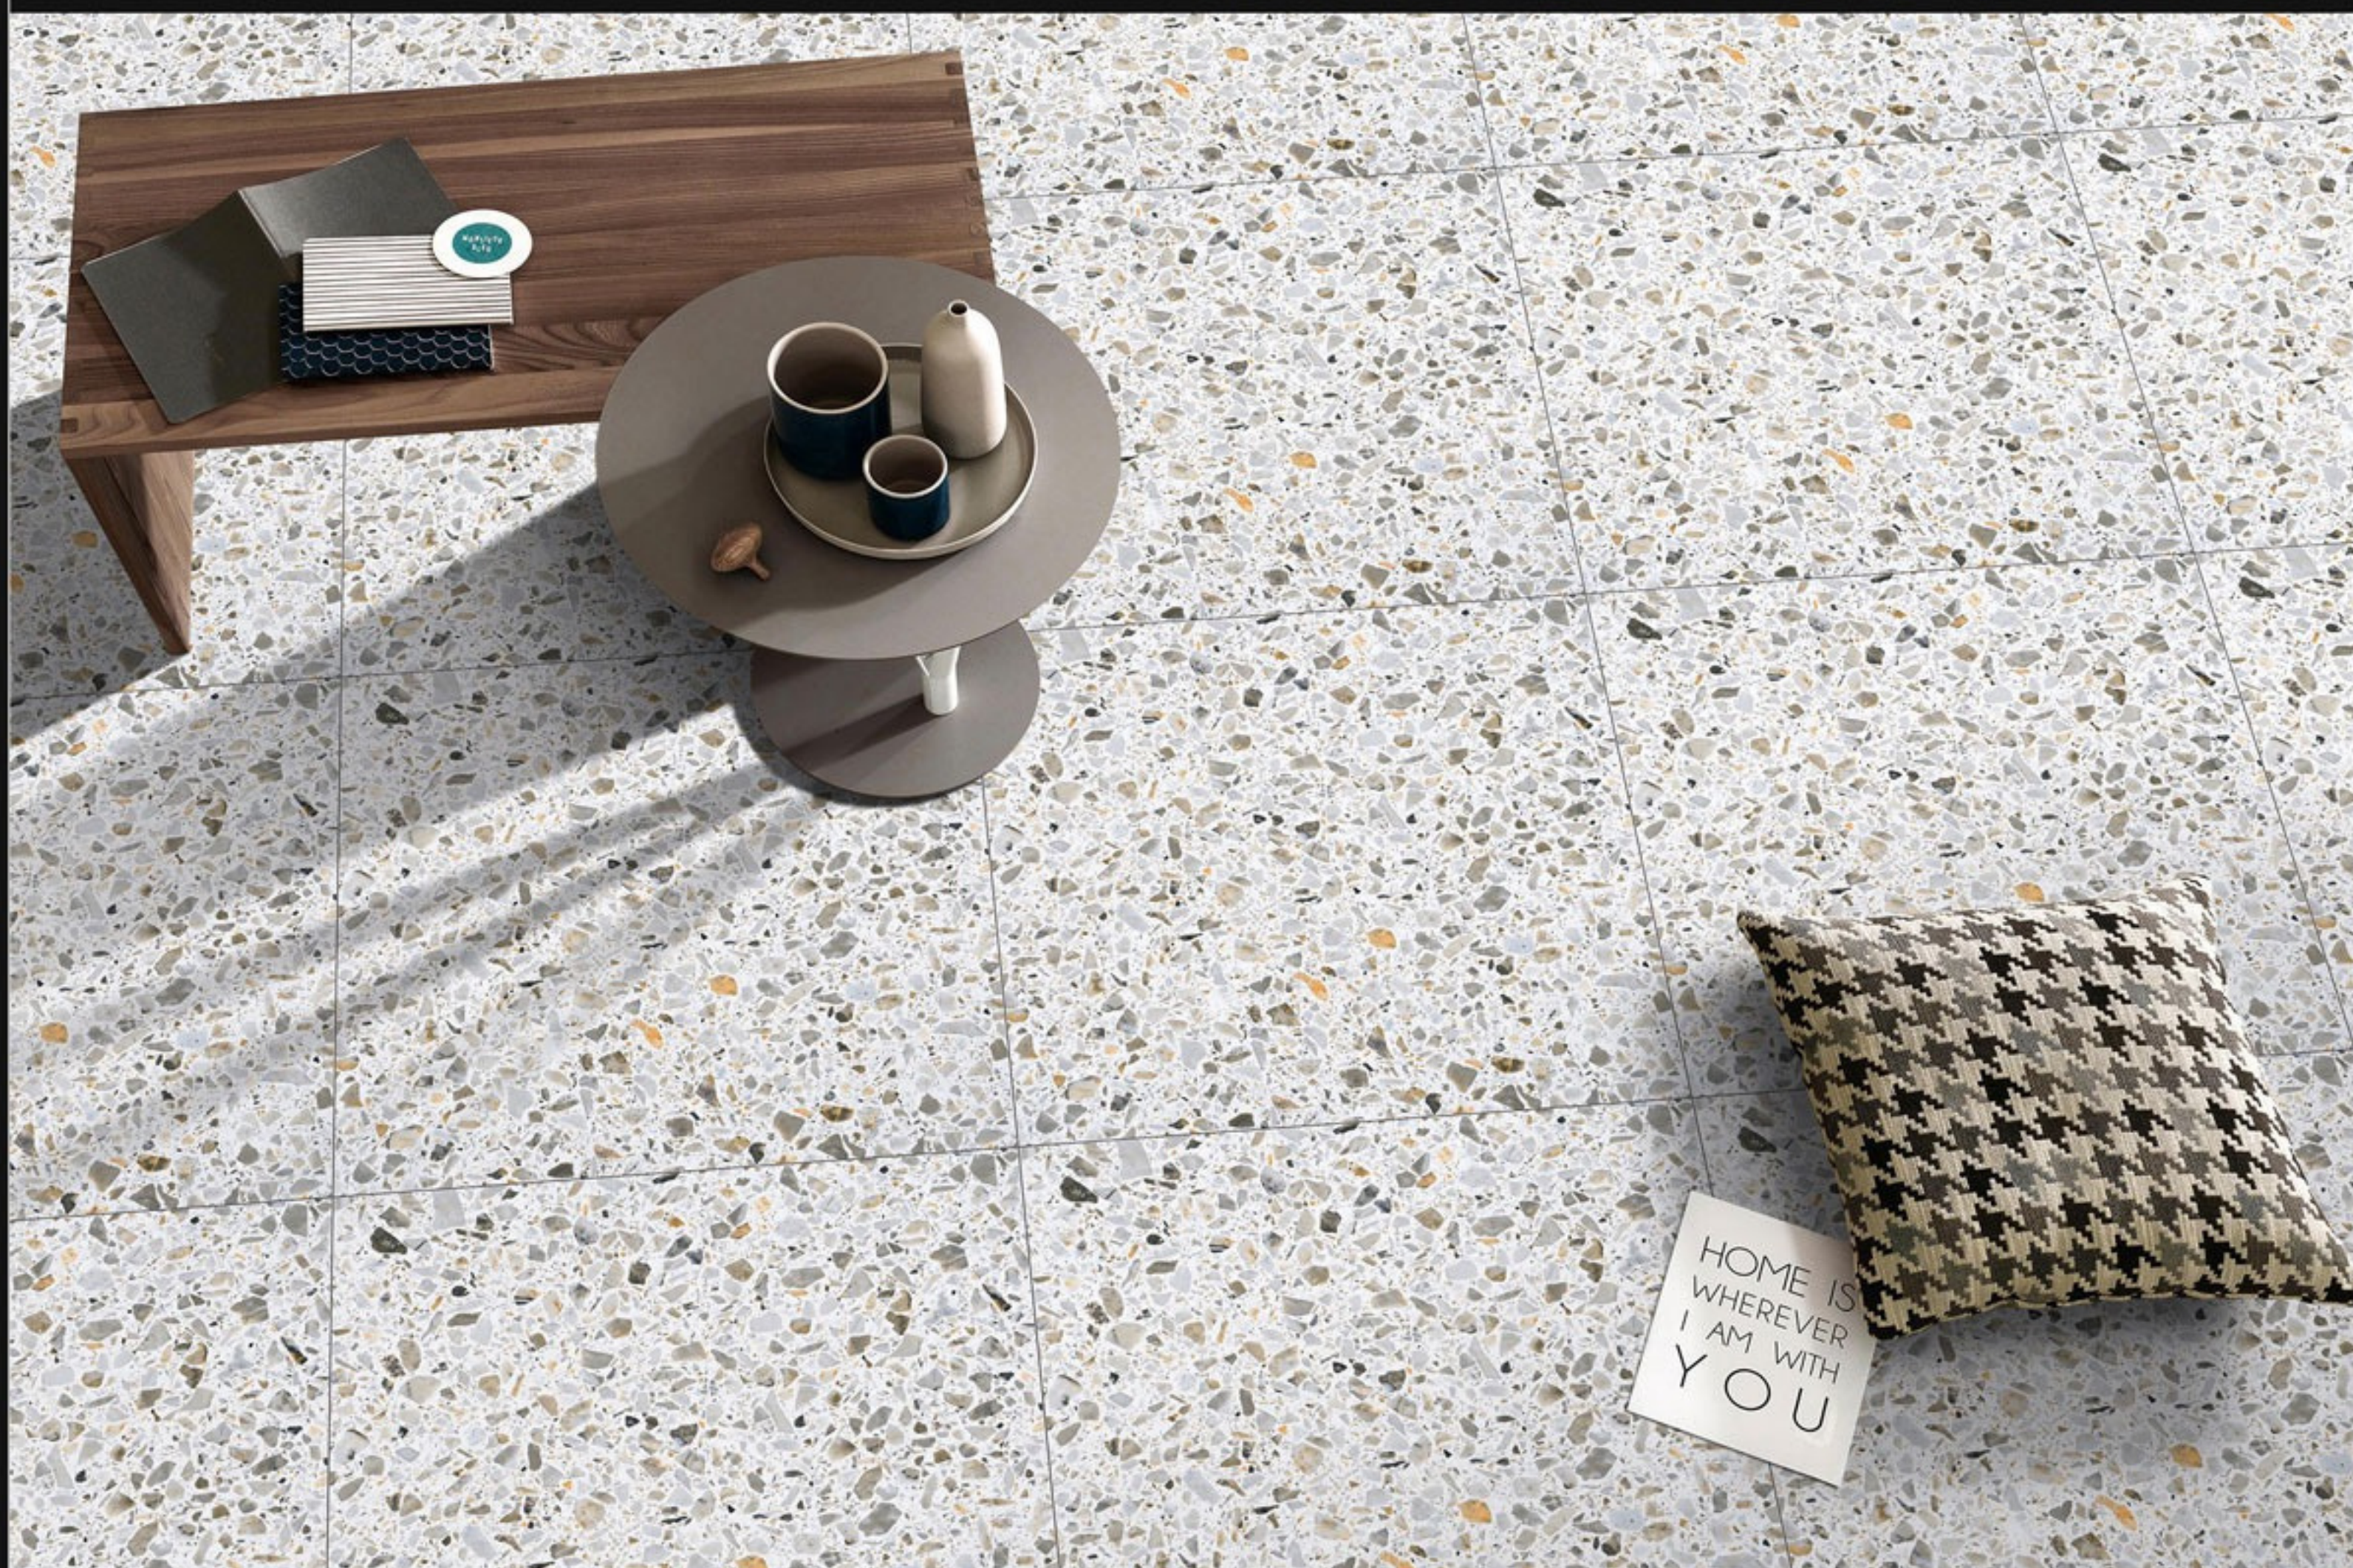

Size:

600x600mm

Series:

Terrazzo Series

45003

Finish:
Matt

Size:
600x600mm

Series:
Terrazzo Series