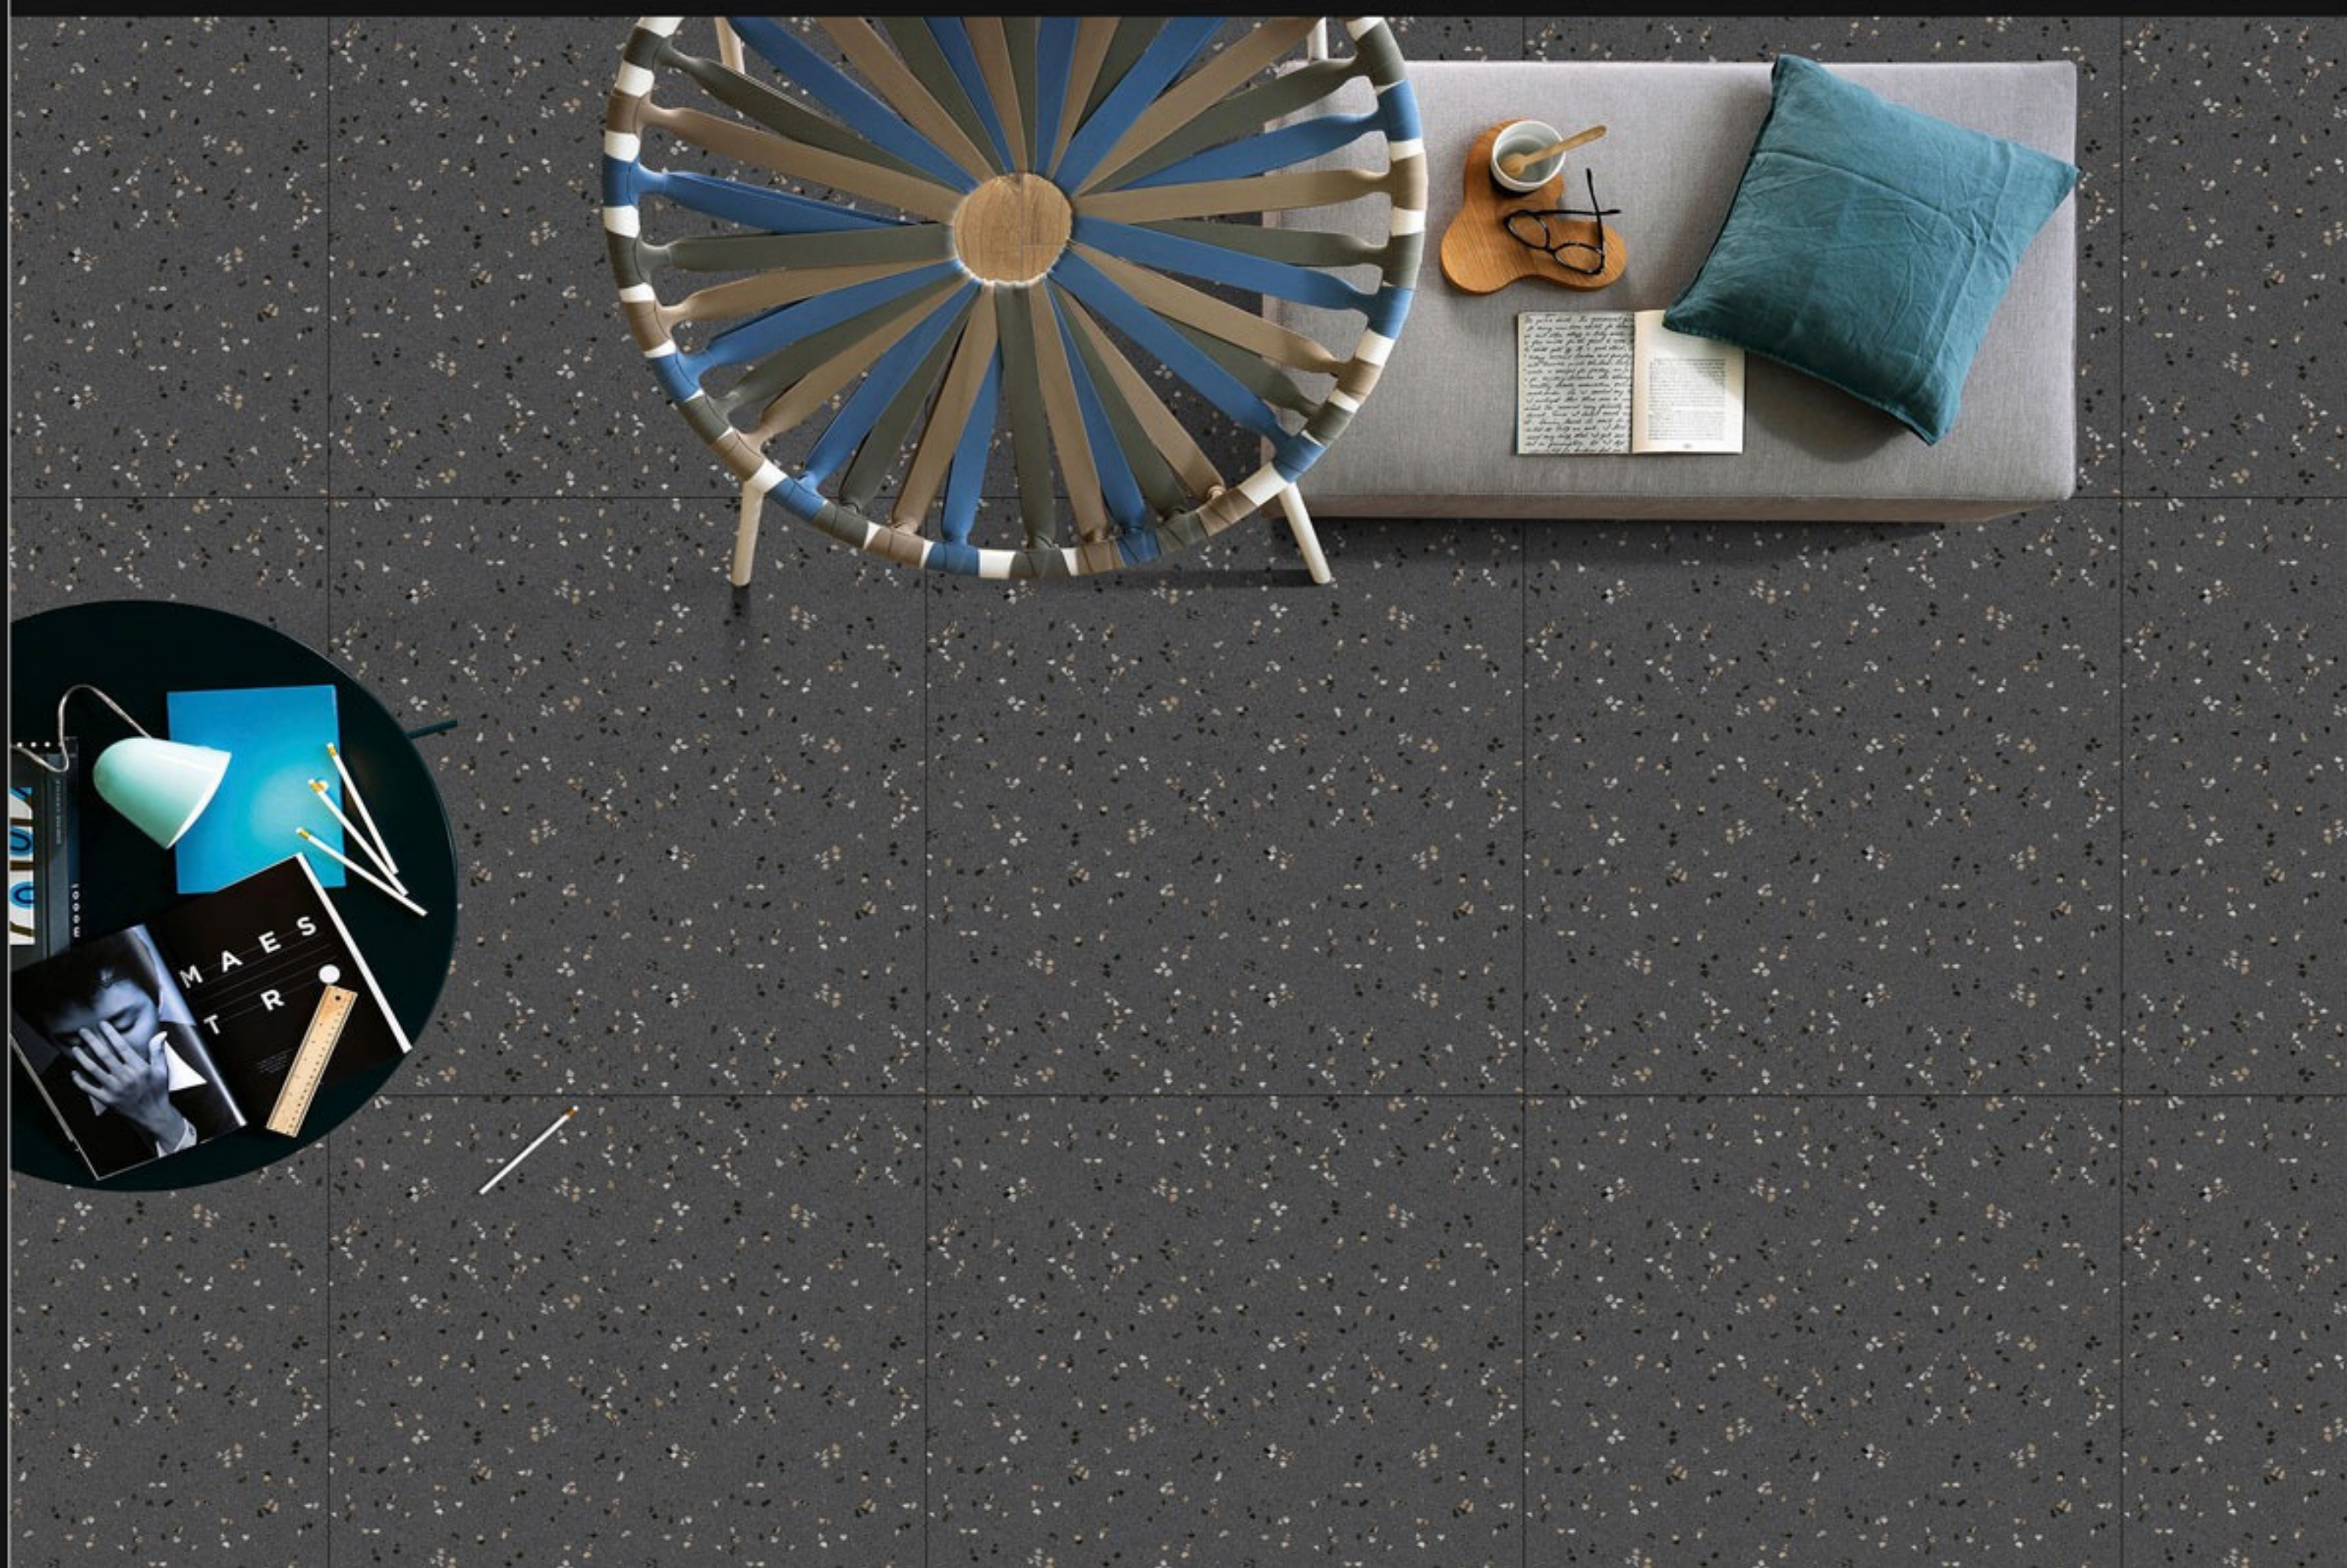

Finish:
Matt

Size:
600x600mm

Series:
Terrazzo Series

45016