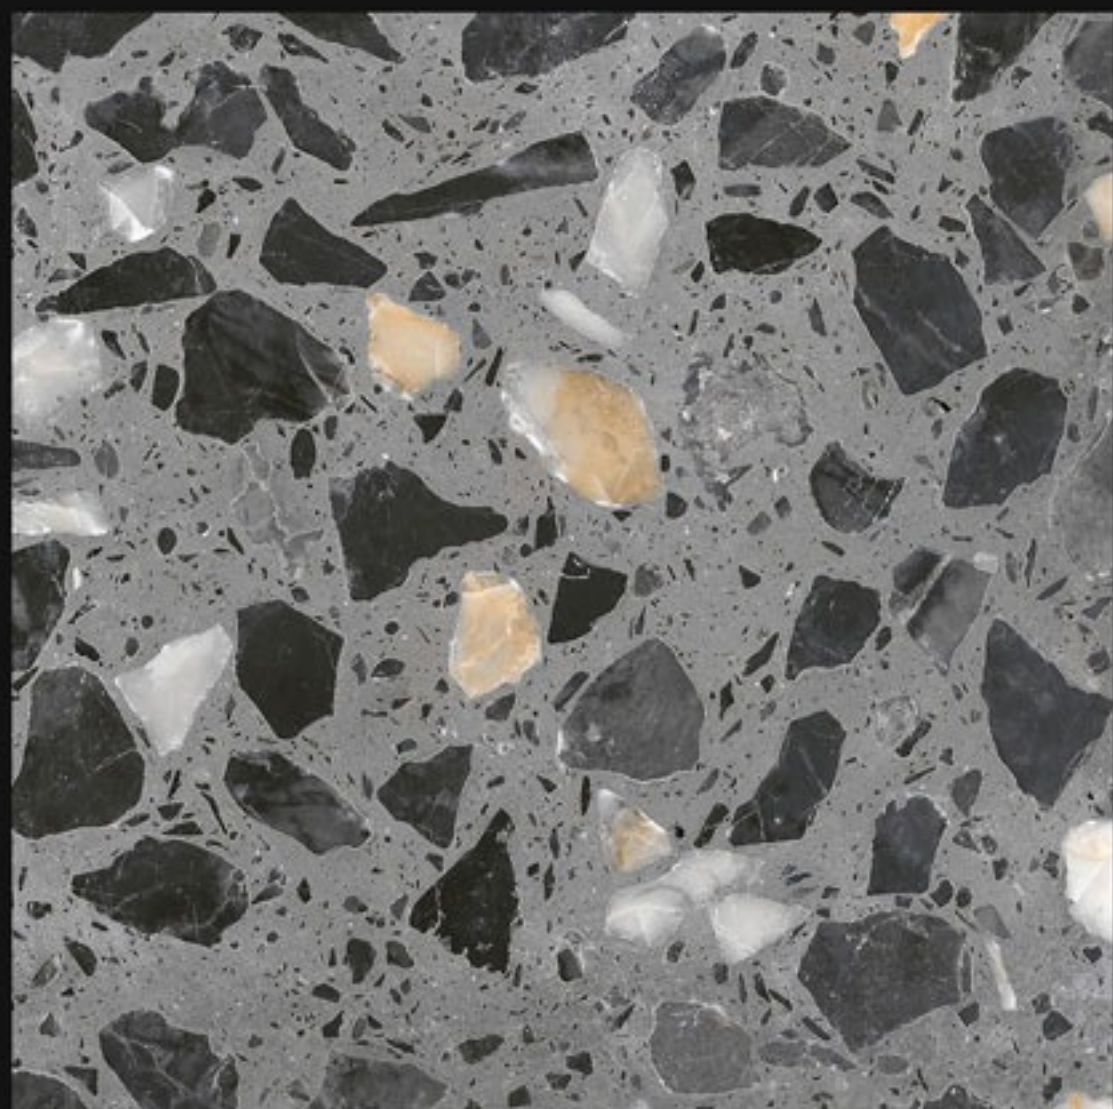

Finish:

Matt

Size:

600x600mm

Series:

Terrazzo Series

45011