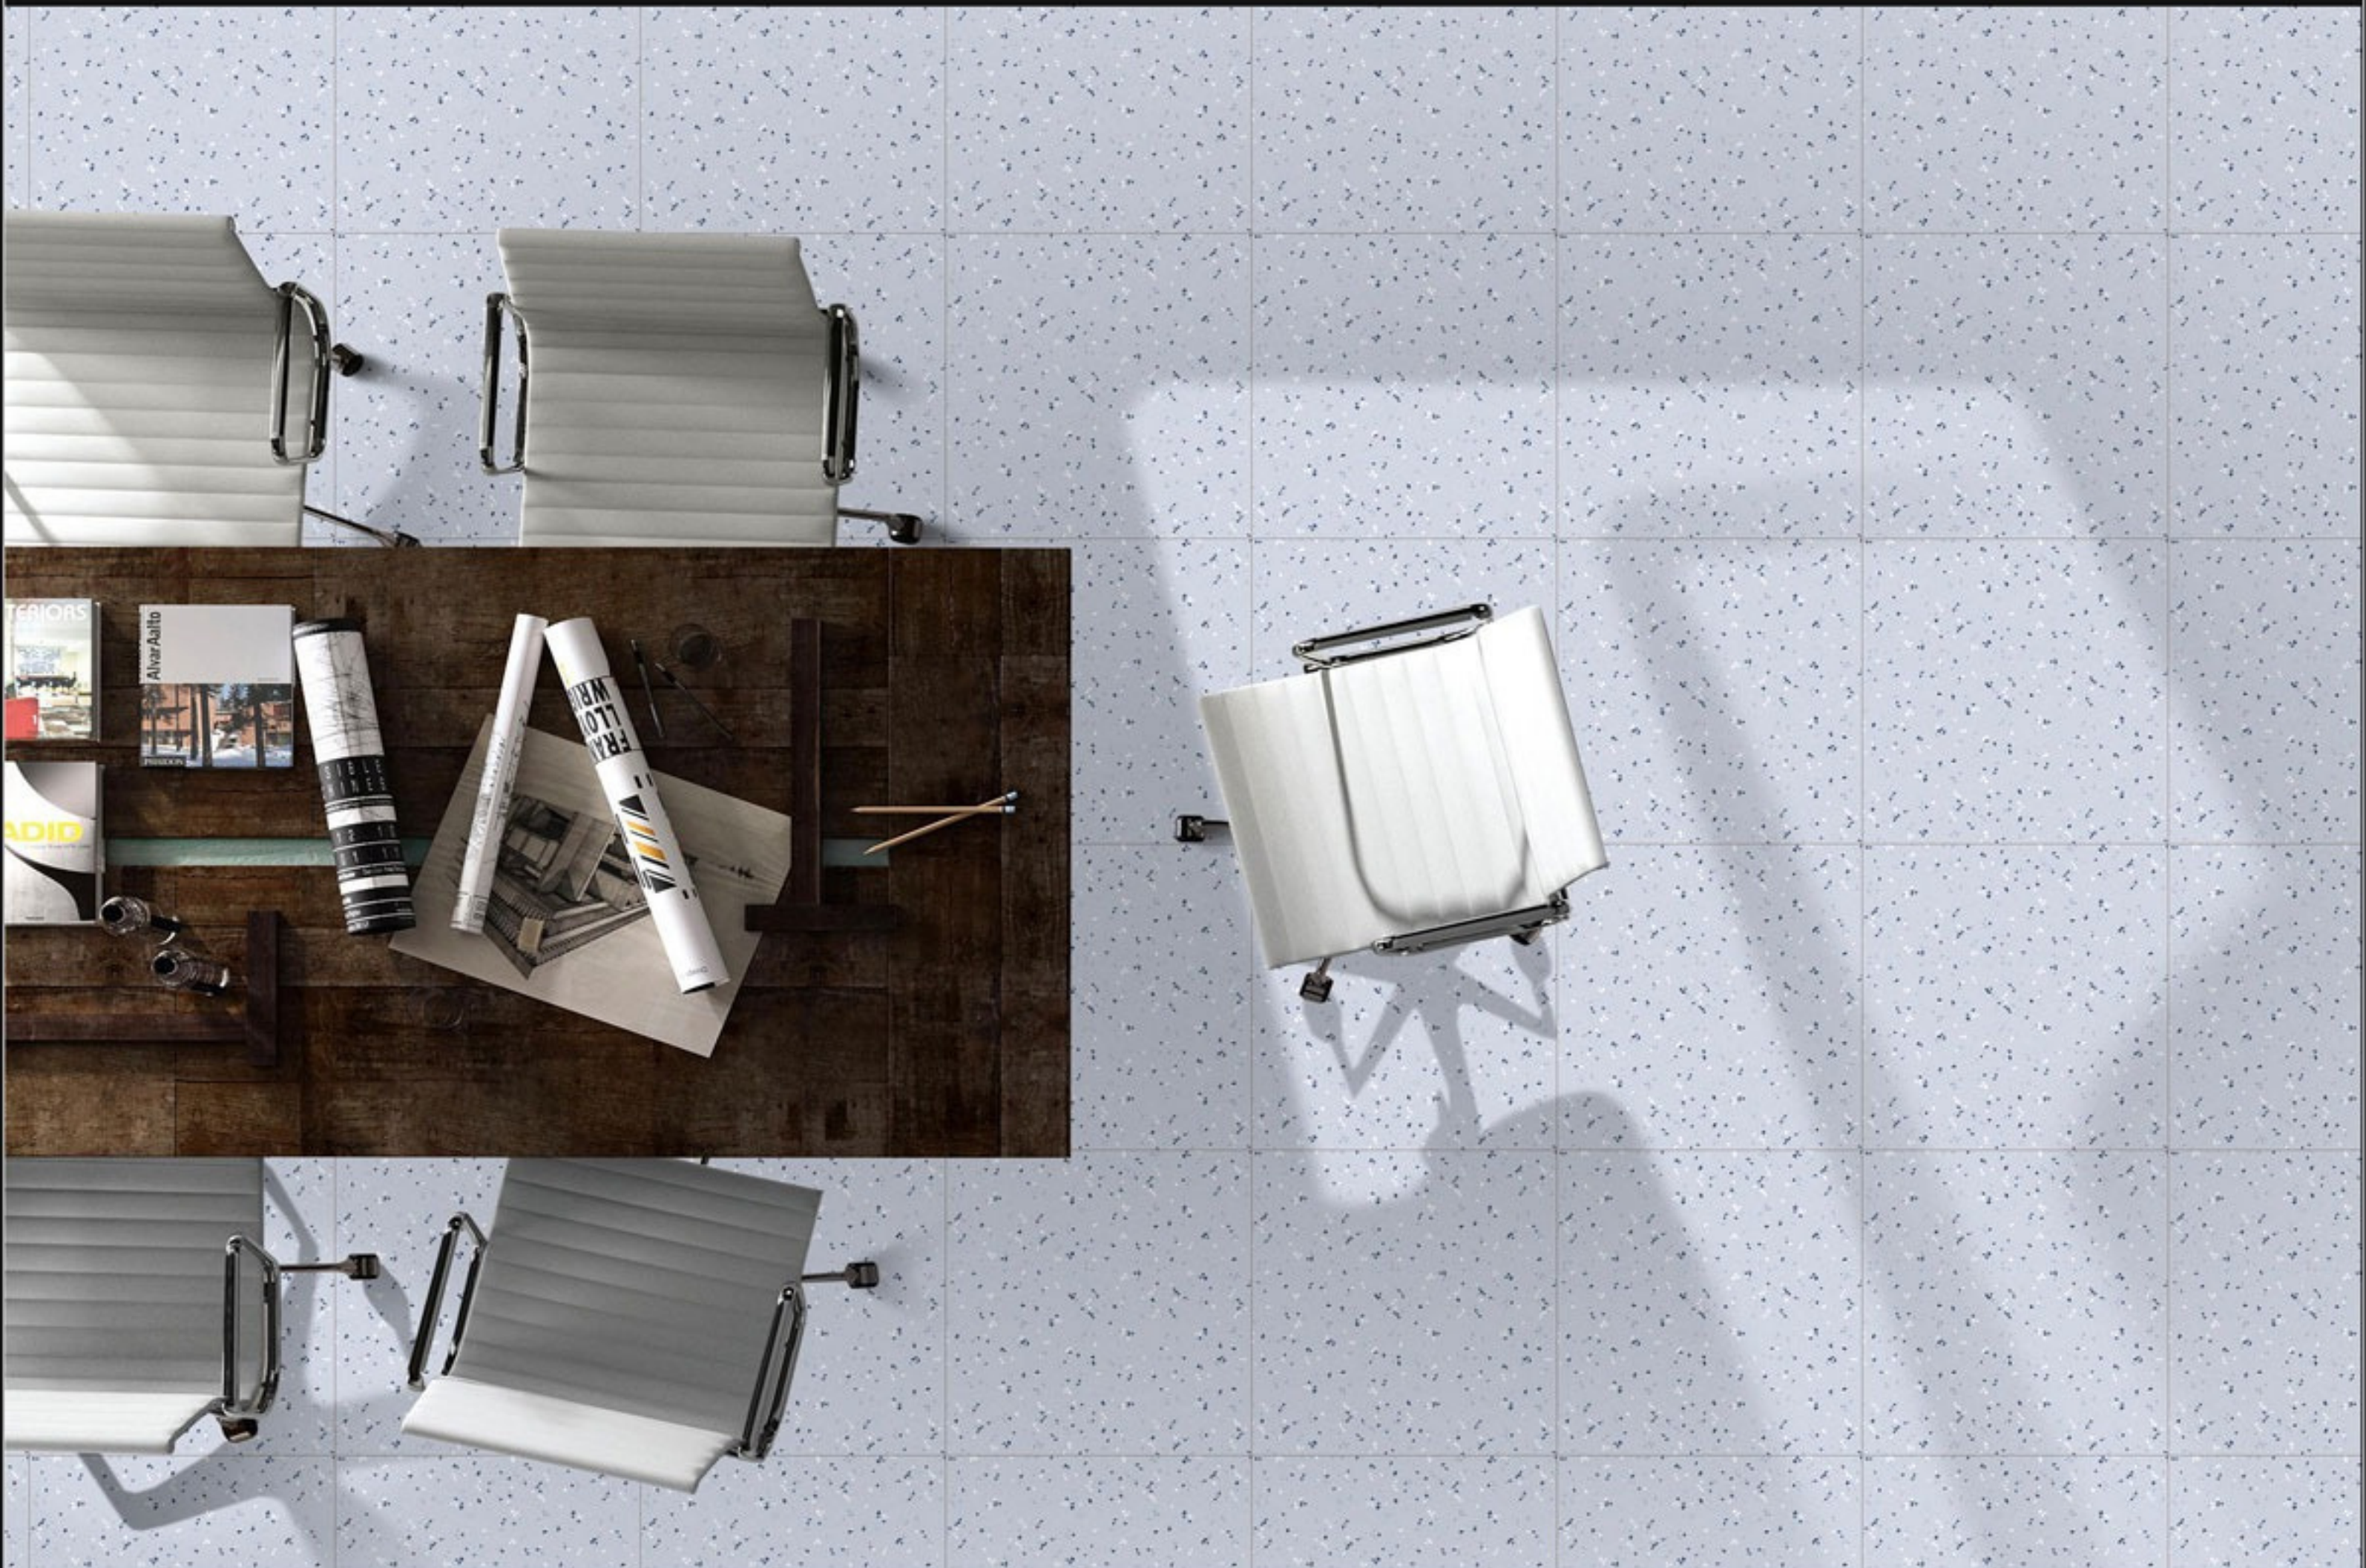

Finish:
Matt

Size:
600x600mm

Series:
Terrazzo Series

45020