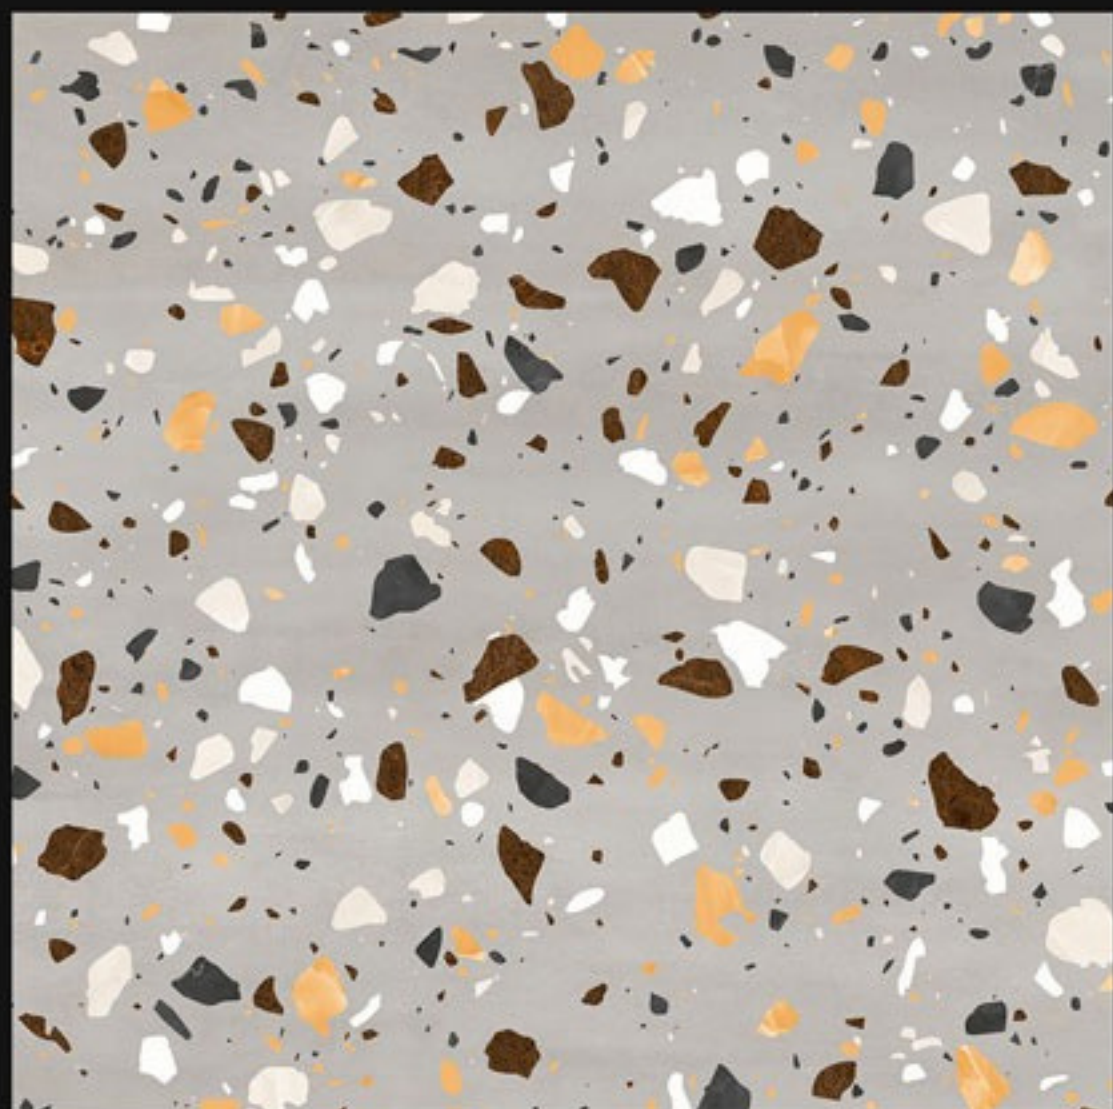

Finish:

Matt

Size:

600x600mm

Series:

Terrazzo Series

45015