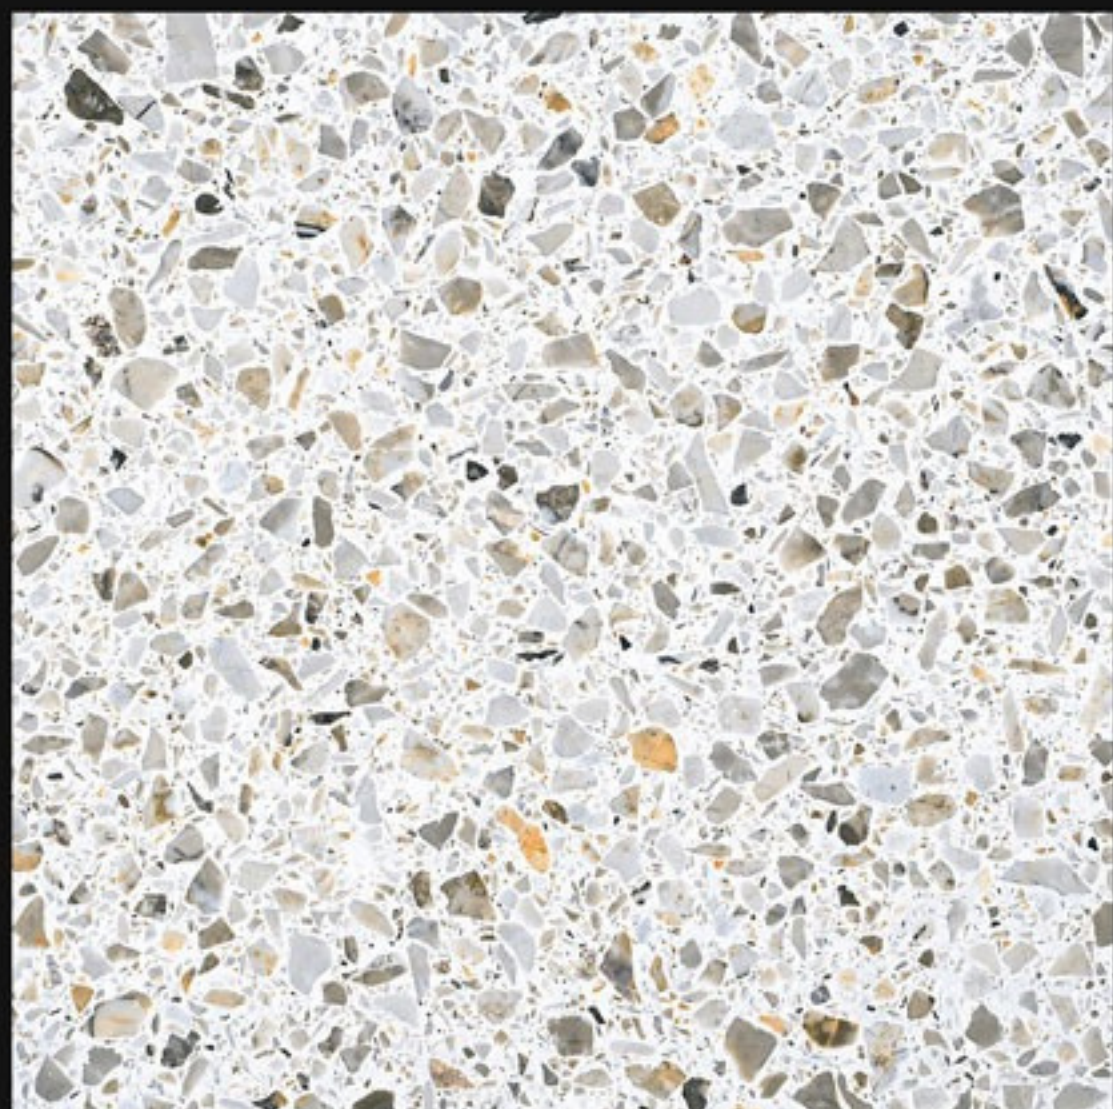

Finish:

Matt

Size:

600x600mm

Series:

Terrazzo Series

45003