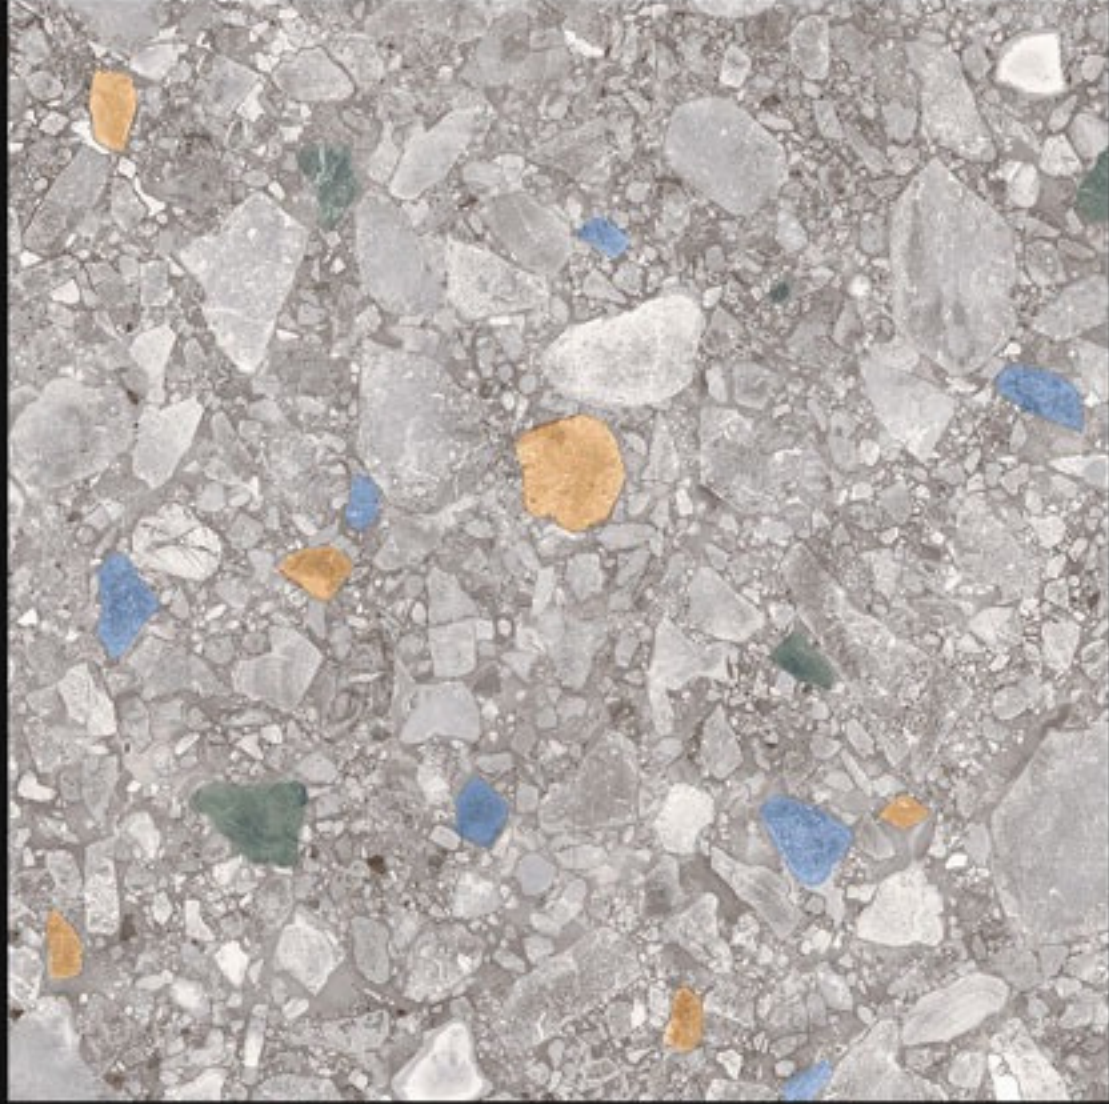

Series:

Terrazzo Series

45033

Finish:
Matt

Size:
600x600mm

Series:
Terrazzo Series

45034

Finish:
Matt