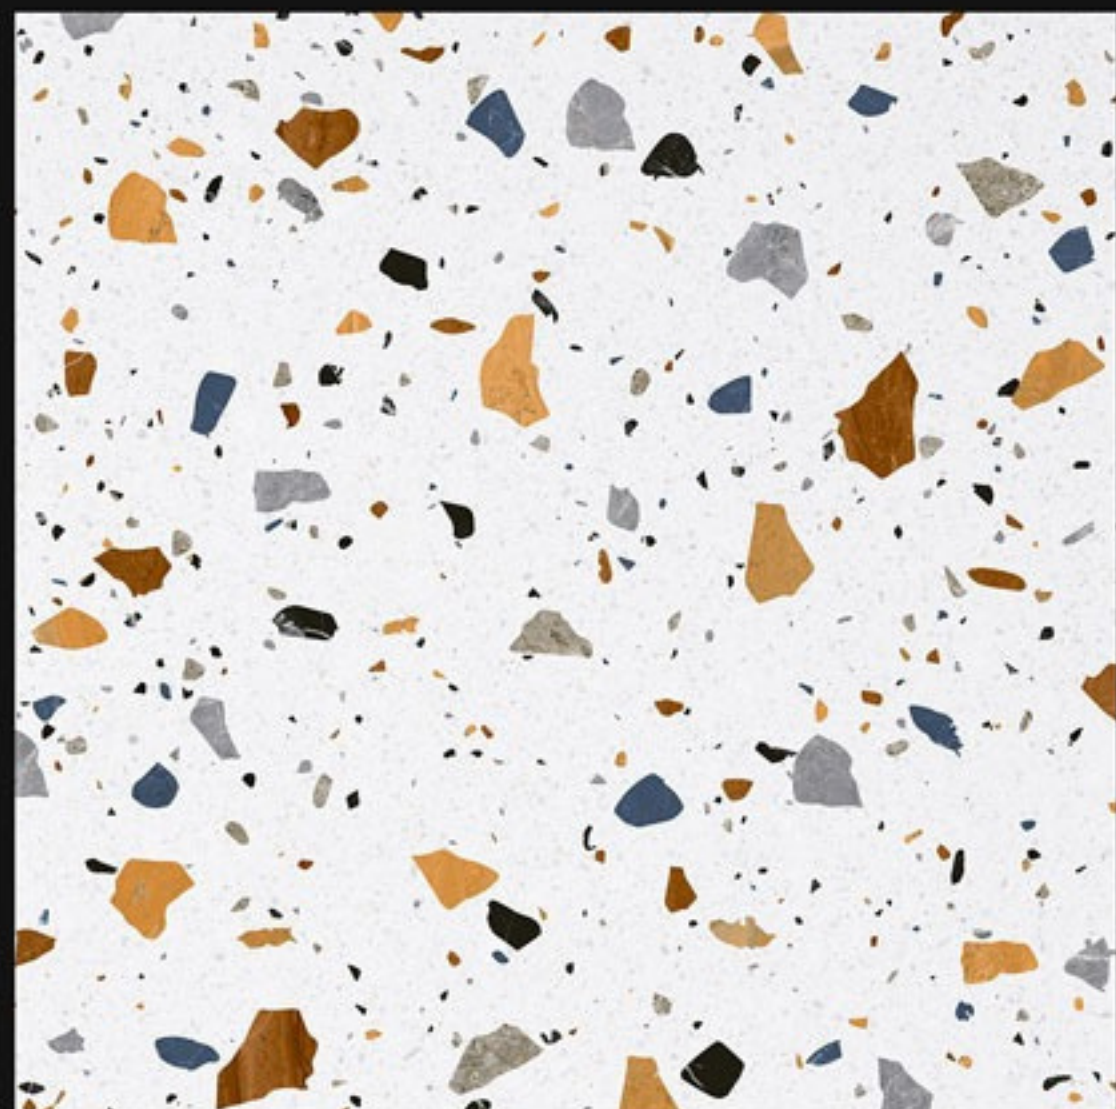

Finish:

Matt

Size:

600x600mm

Series:

Terrazzo Series

45007