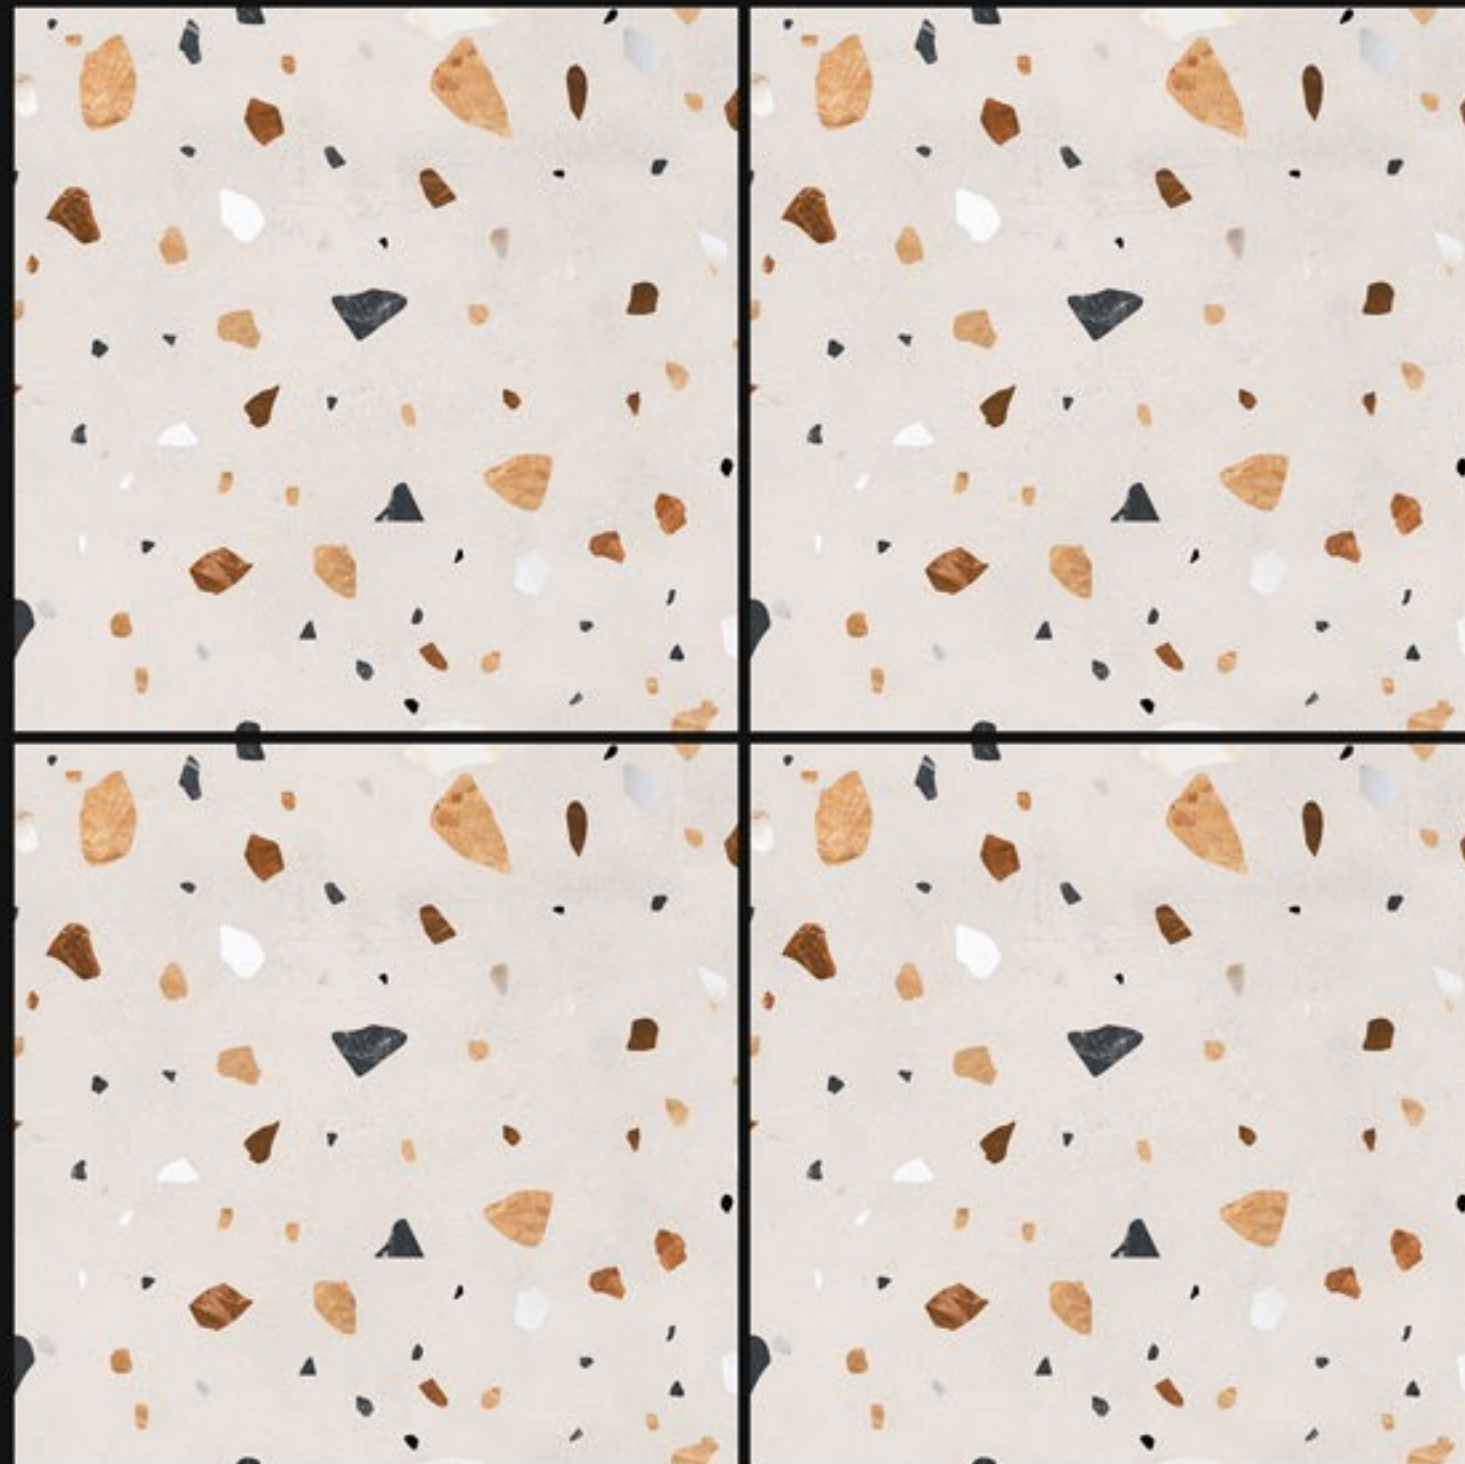

600x600mm

Series:

Terrazzo Series

45030

Finish:
Matt

Size:
600x600mm

Series:
Terrazzo Series

45031