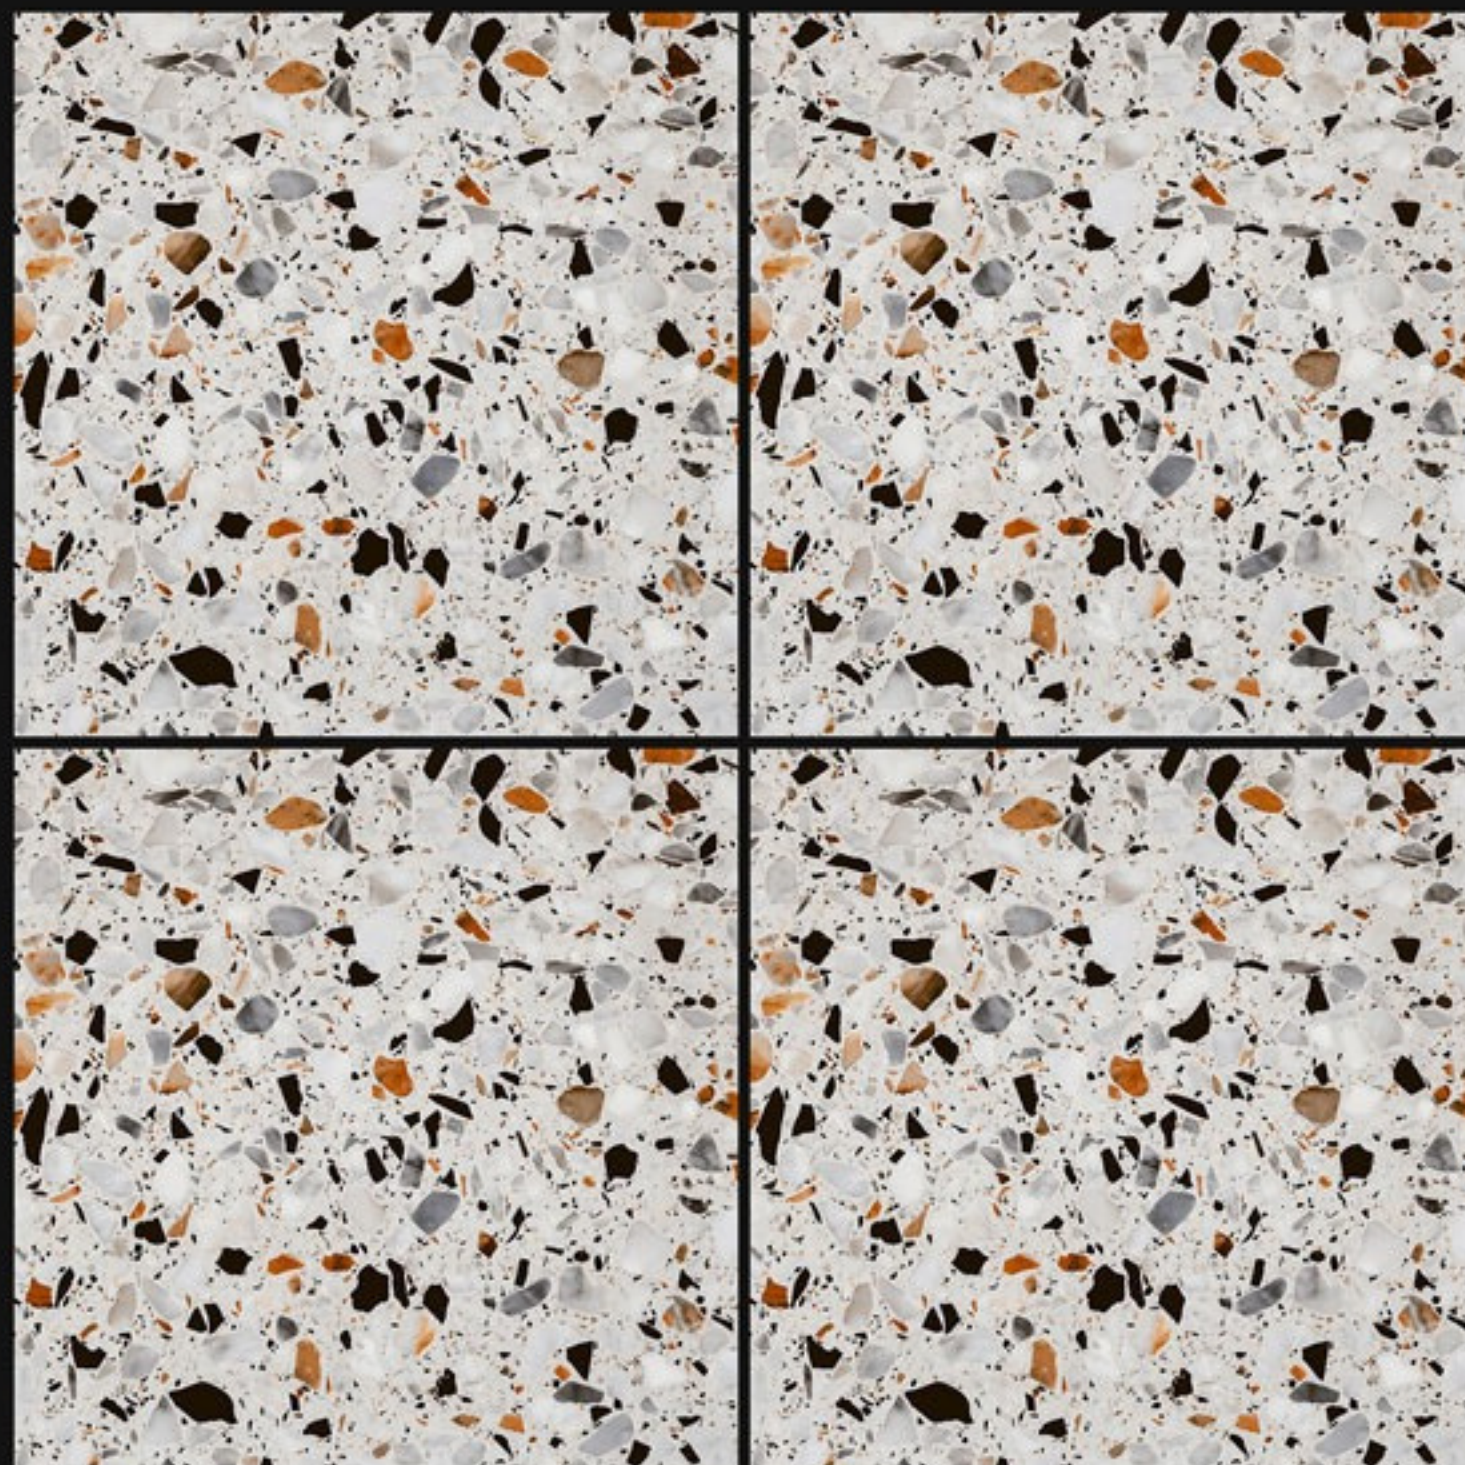

Finish:

Matt

Size:

600x600mm

Series:

Terrazzo Series

45001

Finish: