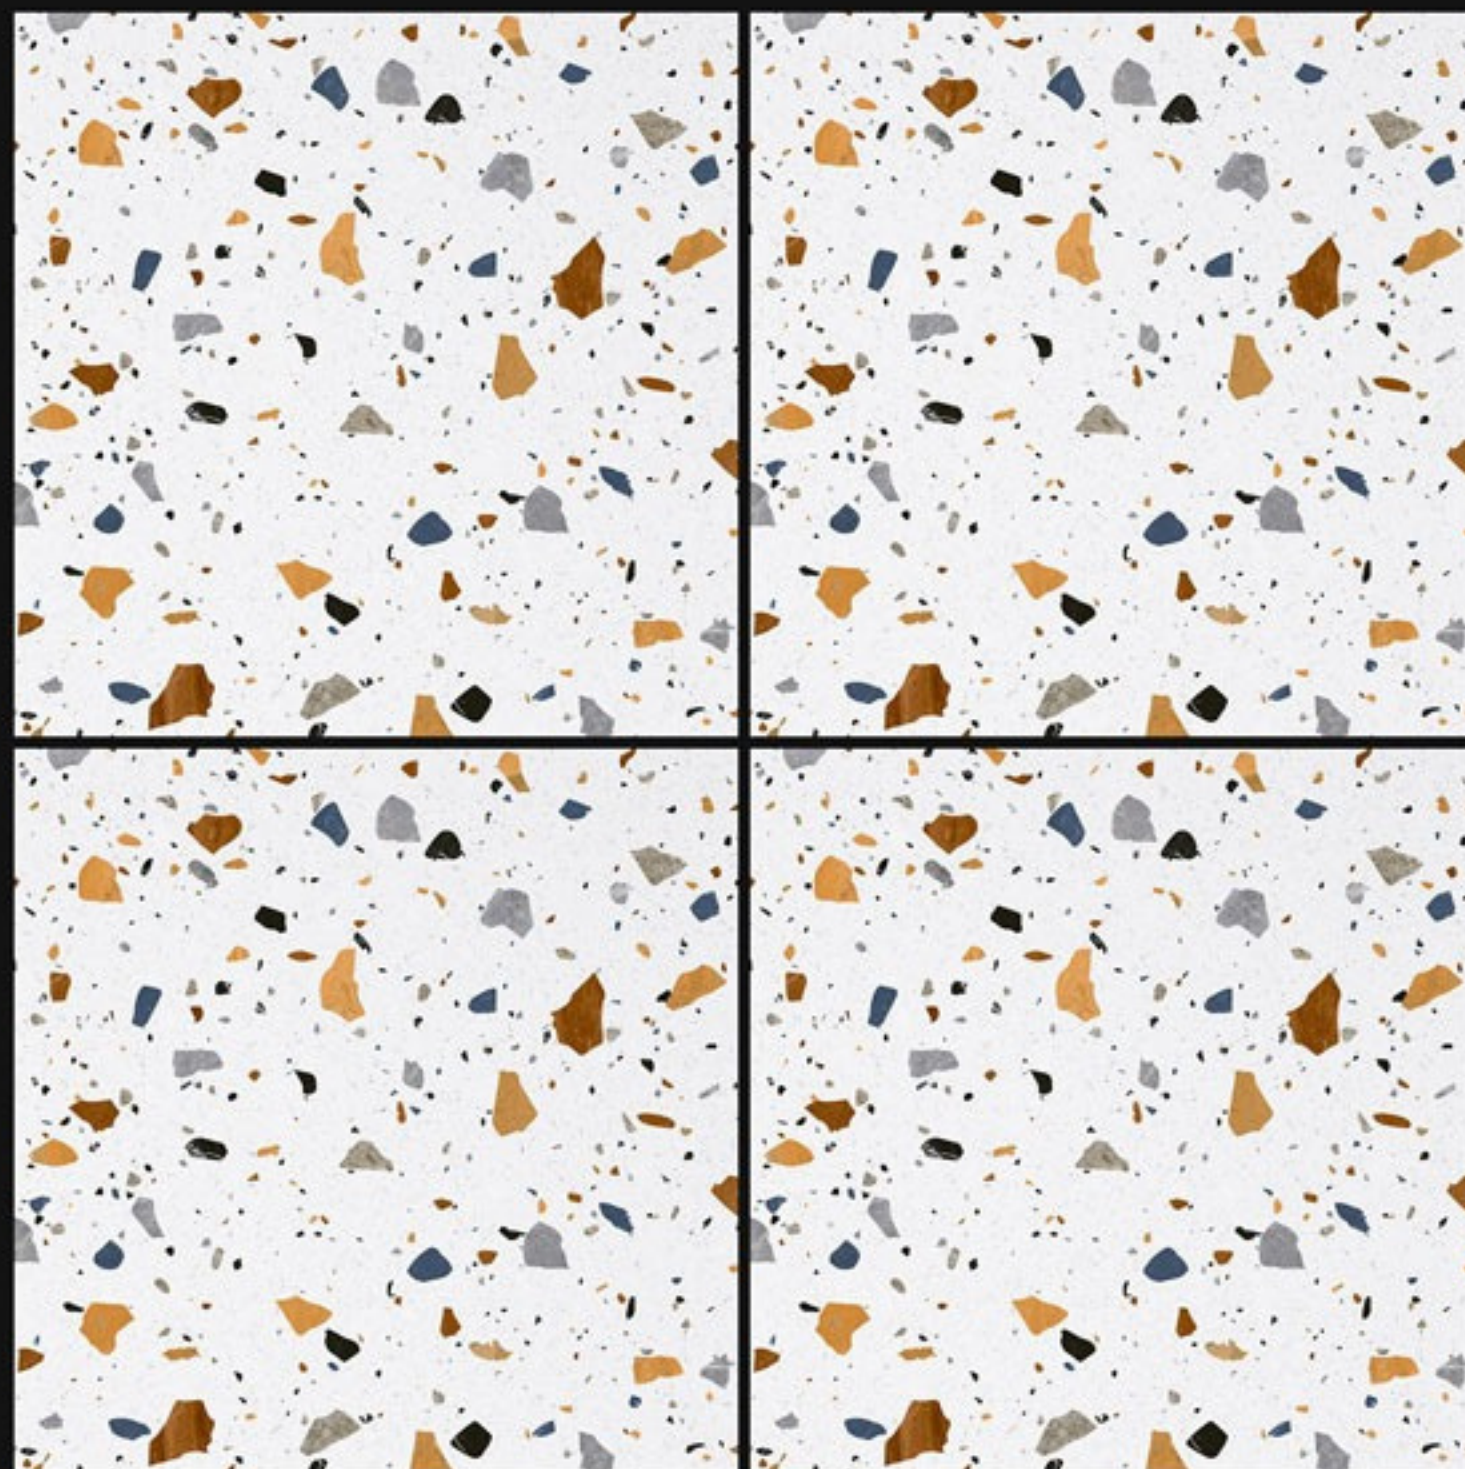

Matt

Size:

600x600mm

Series:

Terrazzo Series

45007

Finish:
Matt

Size:
600x600mm